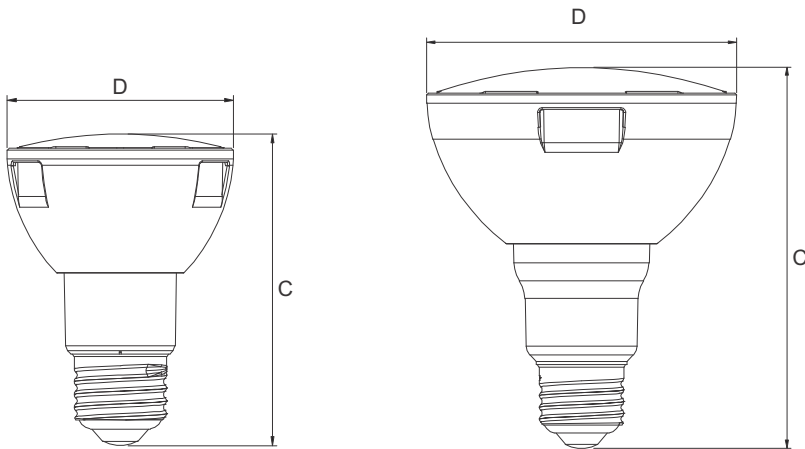

LUZTRA

BR20 / BR30 LAMPS

*All UL listed products

Item	Wattage	Power	P.F.	Base	Lumens	Kelvin	CRI	B.A.	CD	Dim	Lifetime	Replace	
L-BR20-7W-DIM-27K	7W	120V/60HZ	>0.8	E26	550lm	2700K	>80	100°	NA	Yes	25,000 h	50W	•
L-BR30-12W-DIM-27K	12W	120V/60HZ	>0.9	E26	1000lm	2700K	>80	100°	NA	Yes	25,000 h	75W	•

Item	D	C	D	C
BR20	2.48"	3.42"	63mm	87mm
BR30	3.78"	4.64"	96mm	118mm

For Dimmer Compatibility List visit our website www.luztra.net