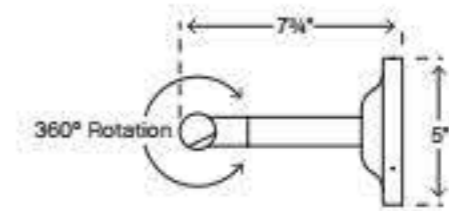

DESIGN NOTE

Terrace sign lights are engineered with cutting-edge SunLike Series natural spectrum LEDs, which produce light that closely matches that of natural sunlight. This innovative technology ensures that any artwork or signage that is being illuminated will appear just as vibrant at night as during the day.

LED ITEM	LED ENGINE (INCLUDED)	MAX WATTAGE	LUMENS	COLOR TEMP.	HALOGEN EQUIV.	LIFESPAN	FINISH	CONSTRUCTION	BACK PLATE	GLASS	EXT. RODS INCLUDED
15062 BZ	EAL6.5LEDBZ	6.5w	1200	3000K	2 x 60w	60,000 hrs	Bronze	Aluminum	5¼" Dia. x 1½" H	Clear	1-6", 1-12"
15062 MW	EAL6.5LEDMW	6.5w	1200	3000K	2 x 60w	60,000 hrs	Matte White	Aluminum	5¼" Dia. x 1½" H	Clear	1-6", 1-12"
15063 BZ	EAL12.5LEDBZ	12.5w	2400	3000K	2 x 100w	60,000 hrs	Bronze	Aluminum	5¼" Dia. x 1½" H	Clear	1-6", 1-12"
15063 MW	EAL12.5LEDMW	12.5w	2400	3000K	2 x 100w	60,000 hrs	Matte White	Aluminum	5¼" Dia. x 1½" H	Clear	1-6", 1-12"

A wiring kit is supplied. For complete product details and LED specifications, visit Hinkley.com.