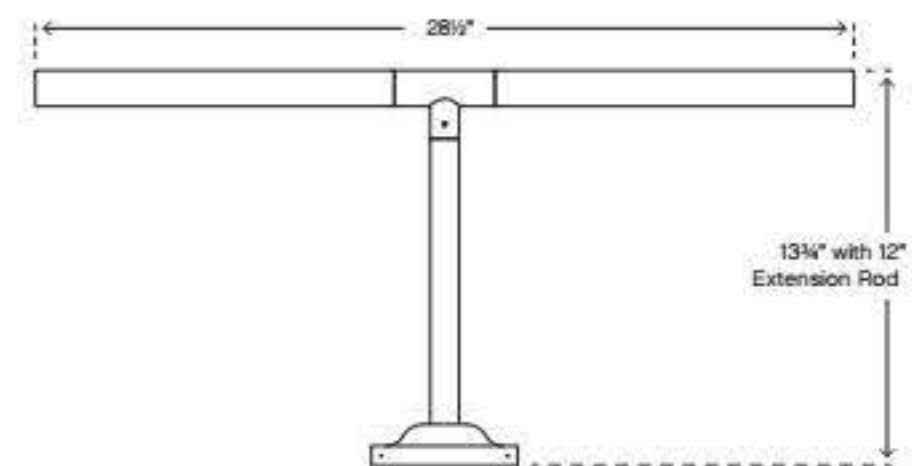

DESIGN NOTE

Terrace sign lights are engineered with cutting-edge SunLike Series natural spectrum LEDs, which produce light that closely matches that of natural sunlight. This innovative technology ensures that any artwork or signage that is being illuminated will appear just as vibrant at night as during the day.

LED ITEM	LED ENGINE (INCLUDED)	MAX WATTAGE	LUMENS	COLOR TEMP.	HALOGEN EQUIV.	LIFESPAN	FINISH	CONSTRUCTION	BACK PLATE	GLASS	EXT. RODS INCLUDED
15062 BZ	EAL6.5LEDBZ	6.5w	1200	3000K	2 x 60w	60,000 hrs	Bronze	Aluminum	5¼" Dia. x 1½" H	Clear	1-6", 1-12"
15062 MW	EAL6.5LEDMW	6.5w	1200	3000K	2 x 60w	60,000 hrs	Matte White	Aluminum	5¼" Dia. x 1½" H	Clear	1-6", 1-12"
15063 BZ	EAL12.5LEDBZ	12.5w	2400	3000K	2 x 100w	60,000 hrs	Bronze	Aluminum	5¼" Dia. x 1½" H	Clear	1-6", 1-12"
15063 MW	EAL12.5LEDMW	12.5w	2400	3000K	2 x 100w	60,000 hrs	Matte White	Aluminum	5¼" Dia. x 1½" H	Clear	1-6", 1-12"

A wiring kit is supplied. For complete product details and LED specifications, visit Hinkley.com.