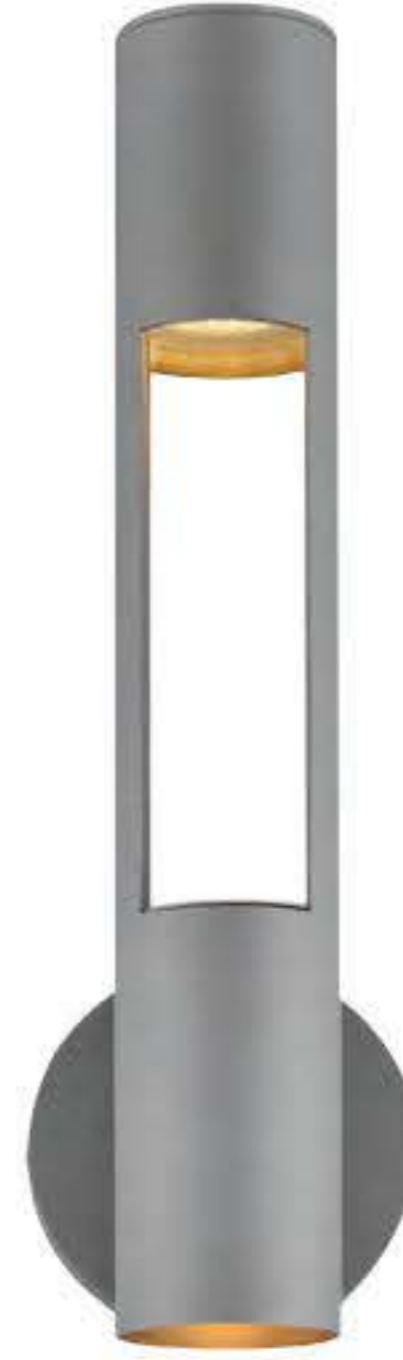

10194 TG-LL
4¾" W, 18¼" H

LED ITEM	LED LIGHT SOURCE	EXT.	TOP TO OUTLET	BACK PLATE
10194 BK-LL	2-6.5w GU10 LED*	4¼"	15¼"	4¾" Dia.
10194 TG-LL	2-6.5w GU10 LED*	4¼"	15¼"	4¾" Dia.

*LED bulbs (included) is JA8 2016 certified. For complete product details and LED specifications, refer to hinkley.com.