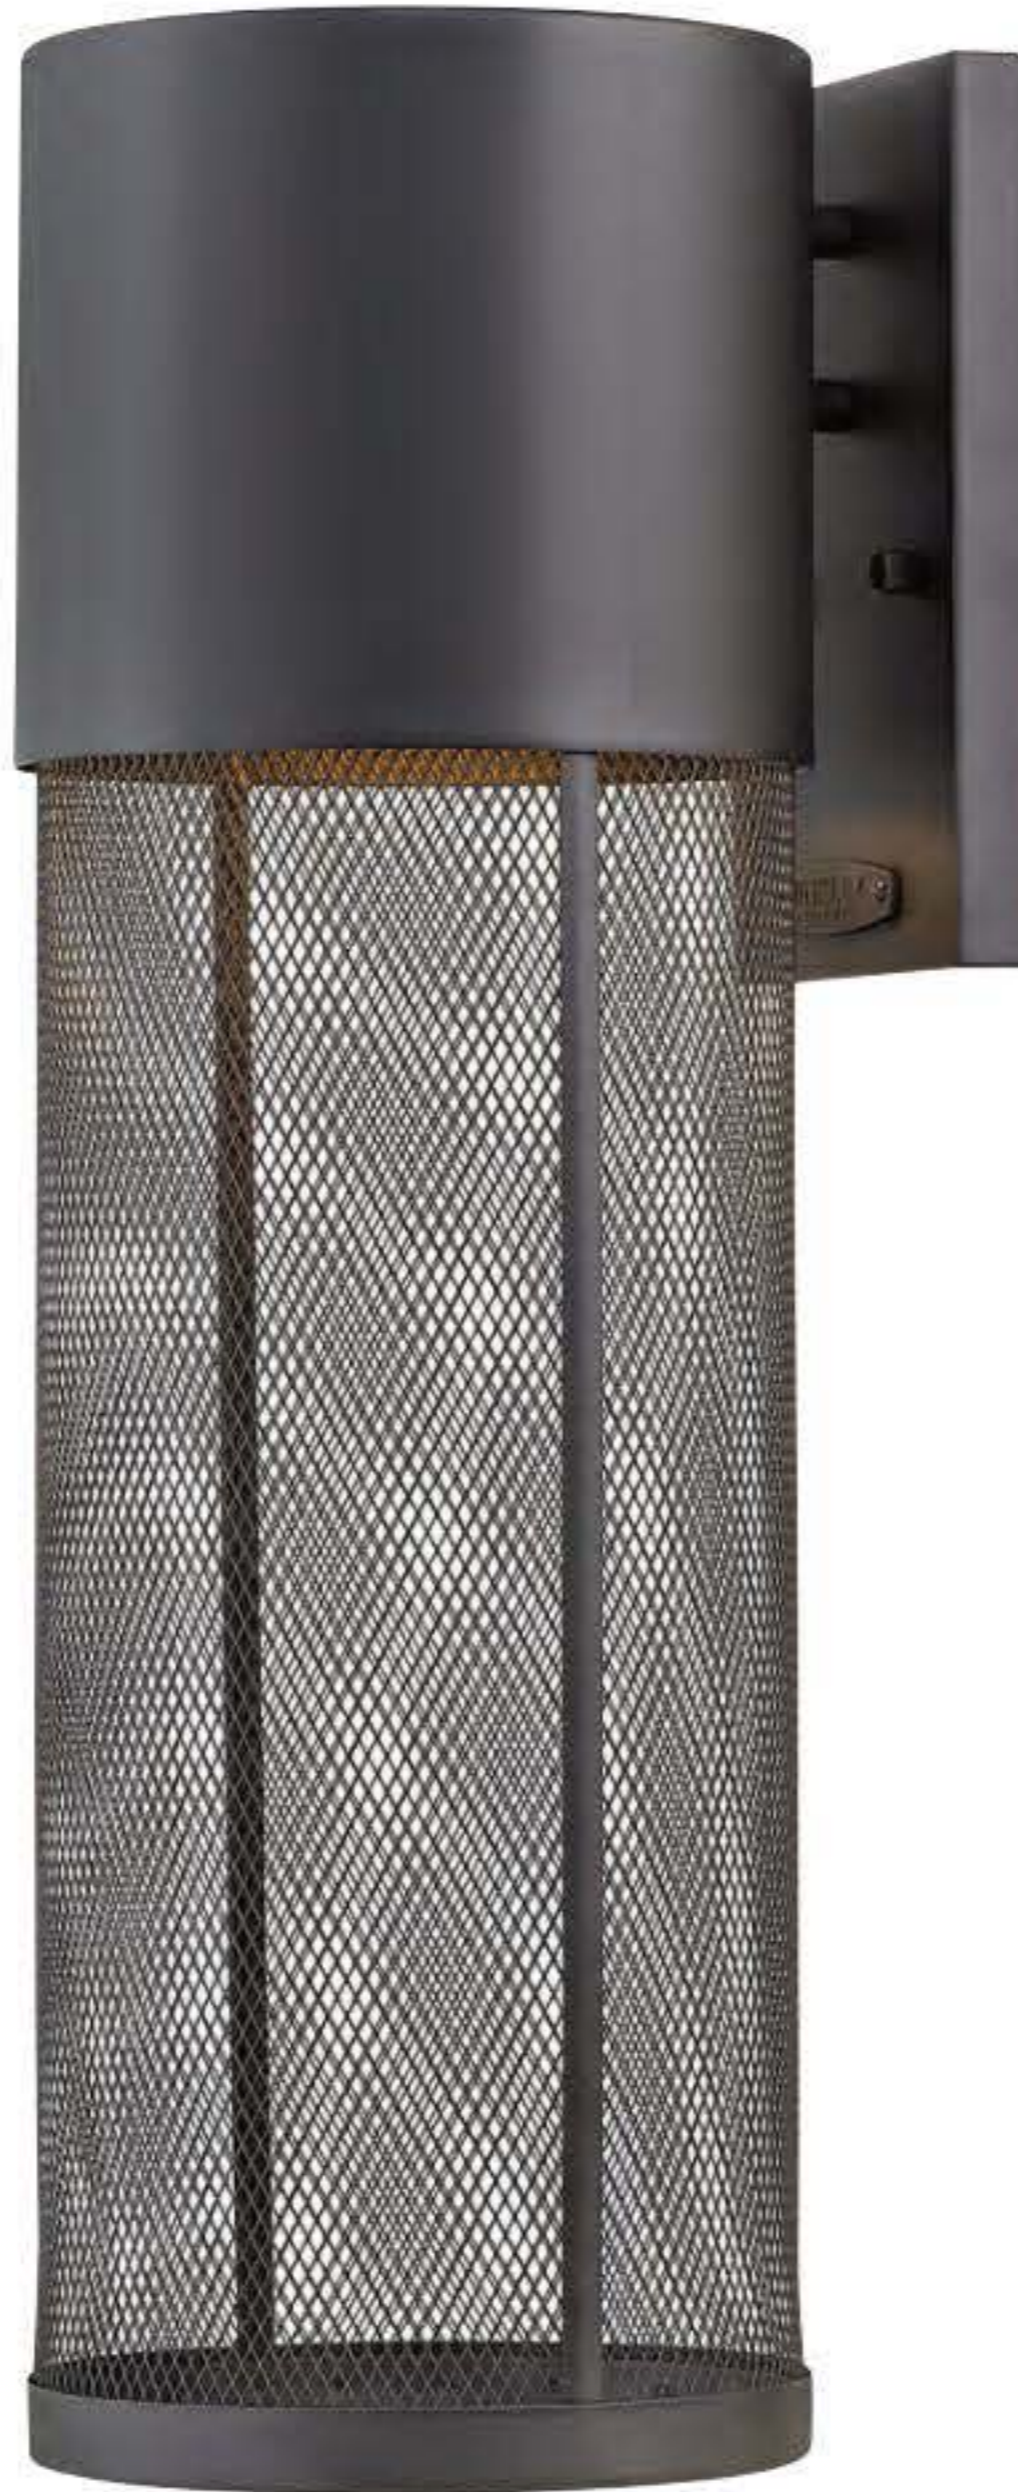

ARIA™

FINISH Black

Aria is a contemporary style that effortlessly complements the facade of any exterior. Its modern shape in durable aluminum is enhanced by a stainless steel mesh shade. Aria's high style and low maintenance comes standard Dark Sky compliant.

ADDITIONAL FINISHES

Buckeye Bronze (KZ)

2305 BK
2305 BK-LED
7¼" W, 21¾" H