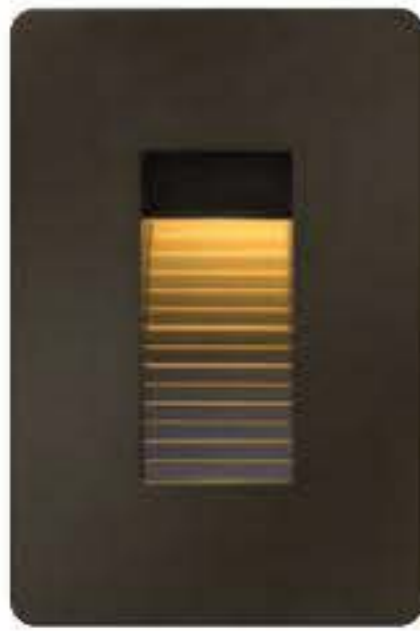

SINGLE GANG CONFIGURATION
Compatible with any decorator style faceplate

58504 BZ
58504 BZ3K
3" W, 4½" H
[Icons: Three dots, Wheelchair]