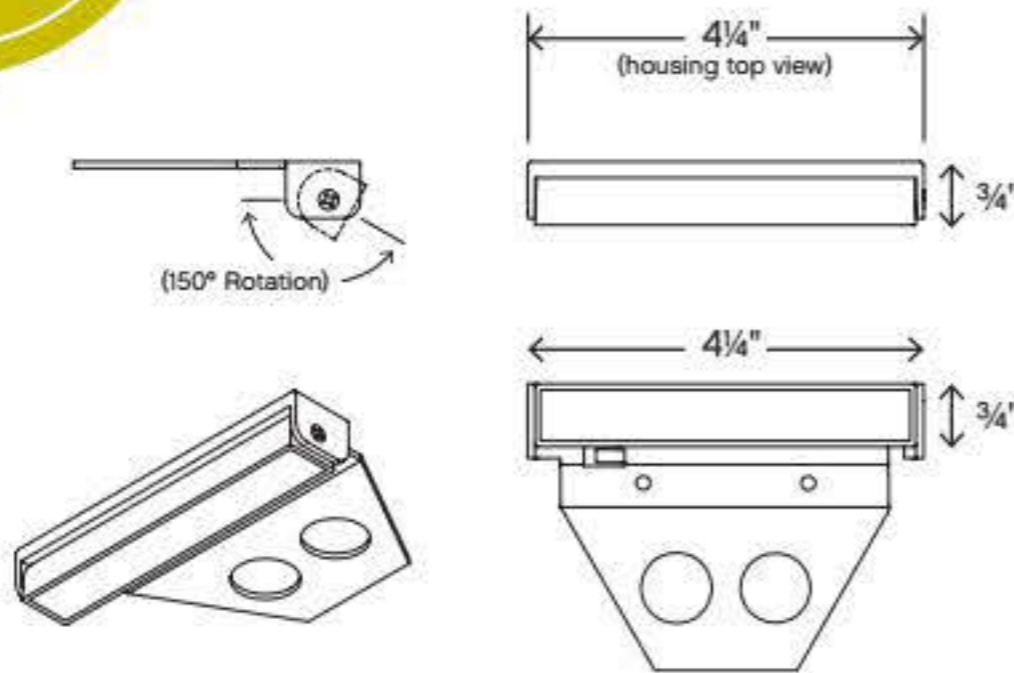

Discover Hinkley's comprehensive offering of landscape lighting designs. Explore a few of our favorites on the following pages and visit Hinkley.com for our full range of outdoor and landscape lighting products.

BRAVO™ HARDSCAPE

FINISH Matte Bronze

Bravo is provided with a modifiable mounting plate. The linear head rotates 150° for precise adjustments.

Shown in tilted installation configuration.