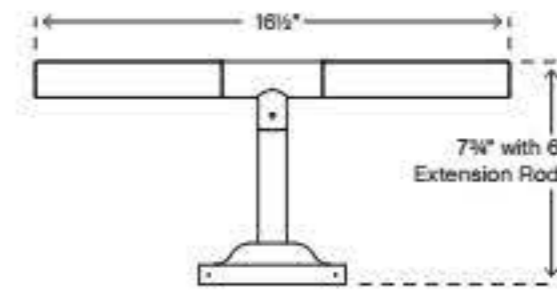

DESIGN NOTE

Terrace sign lights are engineered with cutting-edge SunLike Series natural spectrum LEDs, which produce light that closely matches that of natural sunlight. This innovative technology ensures that any artwork or signage that is being illuminated will appear just as vibrant at night as during the day.

LED ITEM	LED ENGINE (INCLUDED)	MAX WATTAGE	LUMENS	COLOR TEMP.	HALOGEN EQUIV.	LIFESPAN	FINISH	CONSTRUCTION	BACK PLATE	GLASS	EXT. RODS INCLUDED
15062 BZ	EAL6.5LEDBZ	6.5w	1200	3000K	2 x 60w	60,000 hrs	Bronze	Aluminum	5¼" Dia. x 1½" H	Clear	1-6", 1-12"
15062 MW	EAL6.5LEDMW	6.5w	1200	3000K	2 x 60w	60,000 hrs	Matte White	Aluminum	5¼" Dia. x 1½" H	Clear	1-6", 1-12"
15063 BZ	EAL12.5LEDBZ	12.5w	2400	3000K	2 x 100w	60,000 hrs	Bronze	Aluminum	5¼" Dia. x 1½" H	Clear	1-6", 1-12"
15063 MW	EAL12.5LEDMW	12.5w	2400	3000K	2 x 100w	60,000 hrs	Matte White	Aluminum	5¼" Dia. x 1½" H	Clear	1-6", 1-12"

A wiring kit is supplied. For complete product details and LED specifications, visit Hinkley.com.