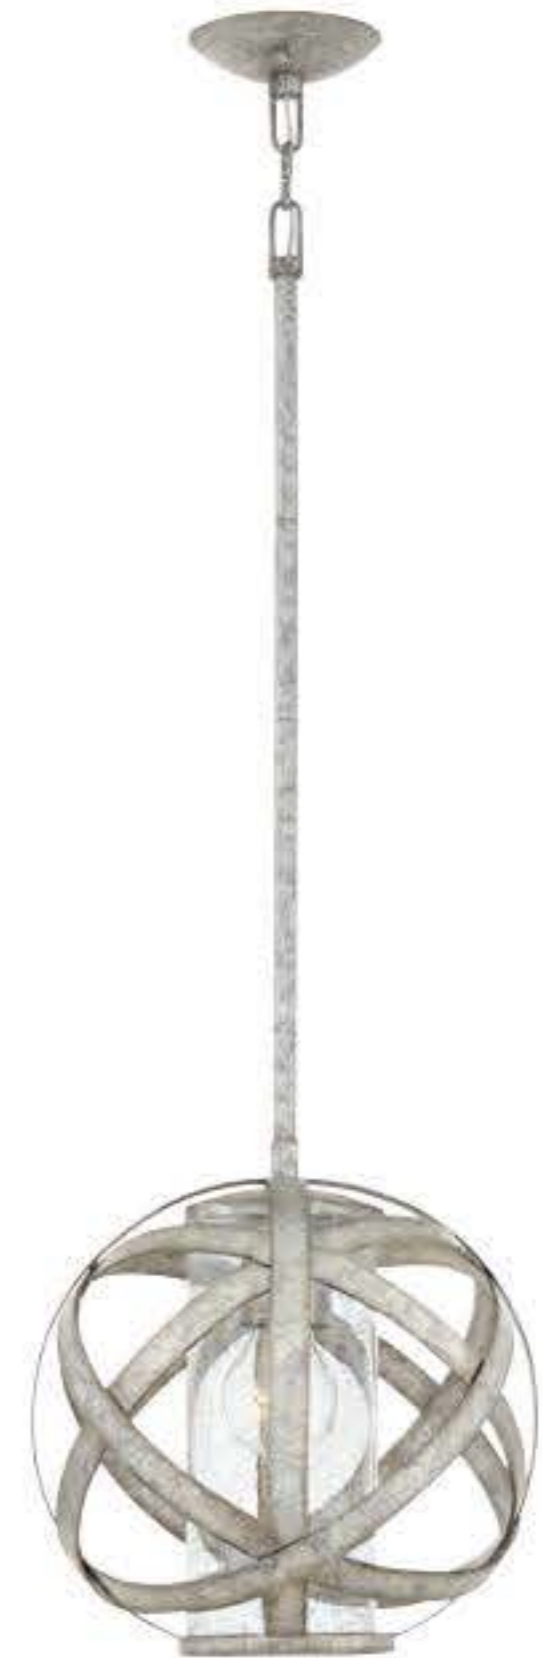

29707 WZ
10" DIA., 10½" H
46" MAX. H*