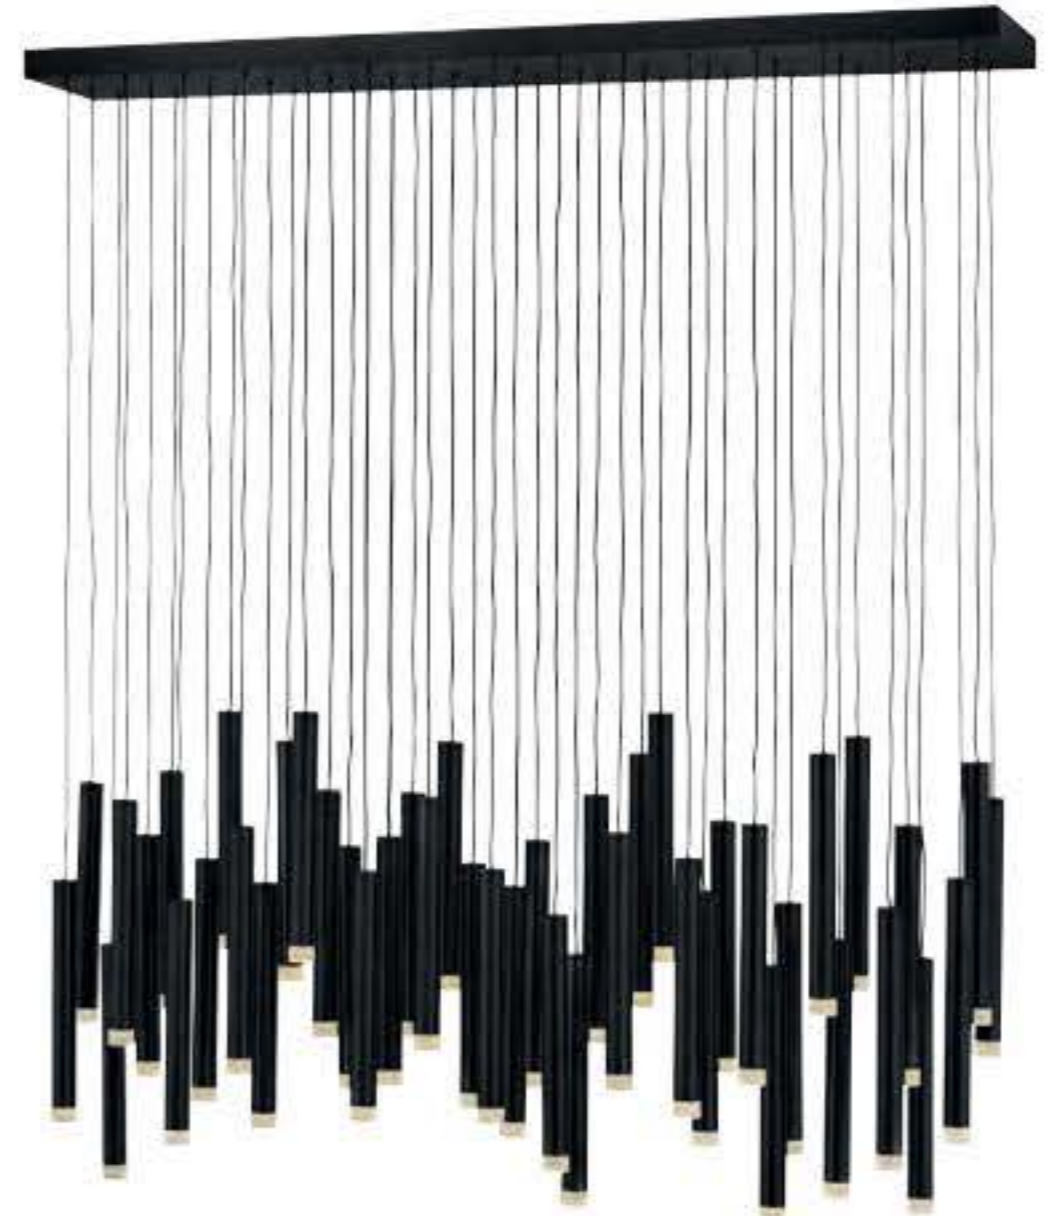

FR49909BLK [8" W, 56.5" H]