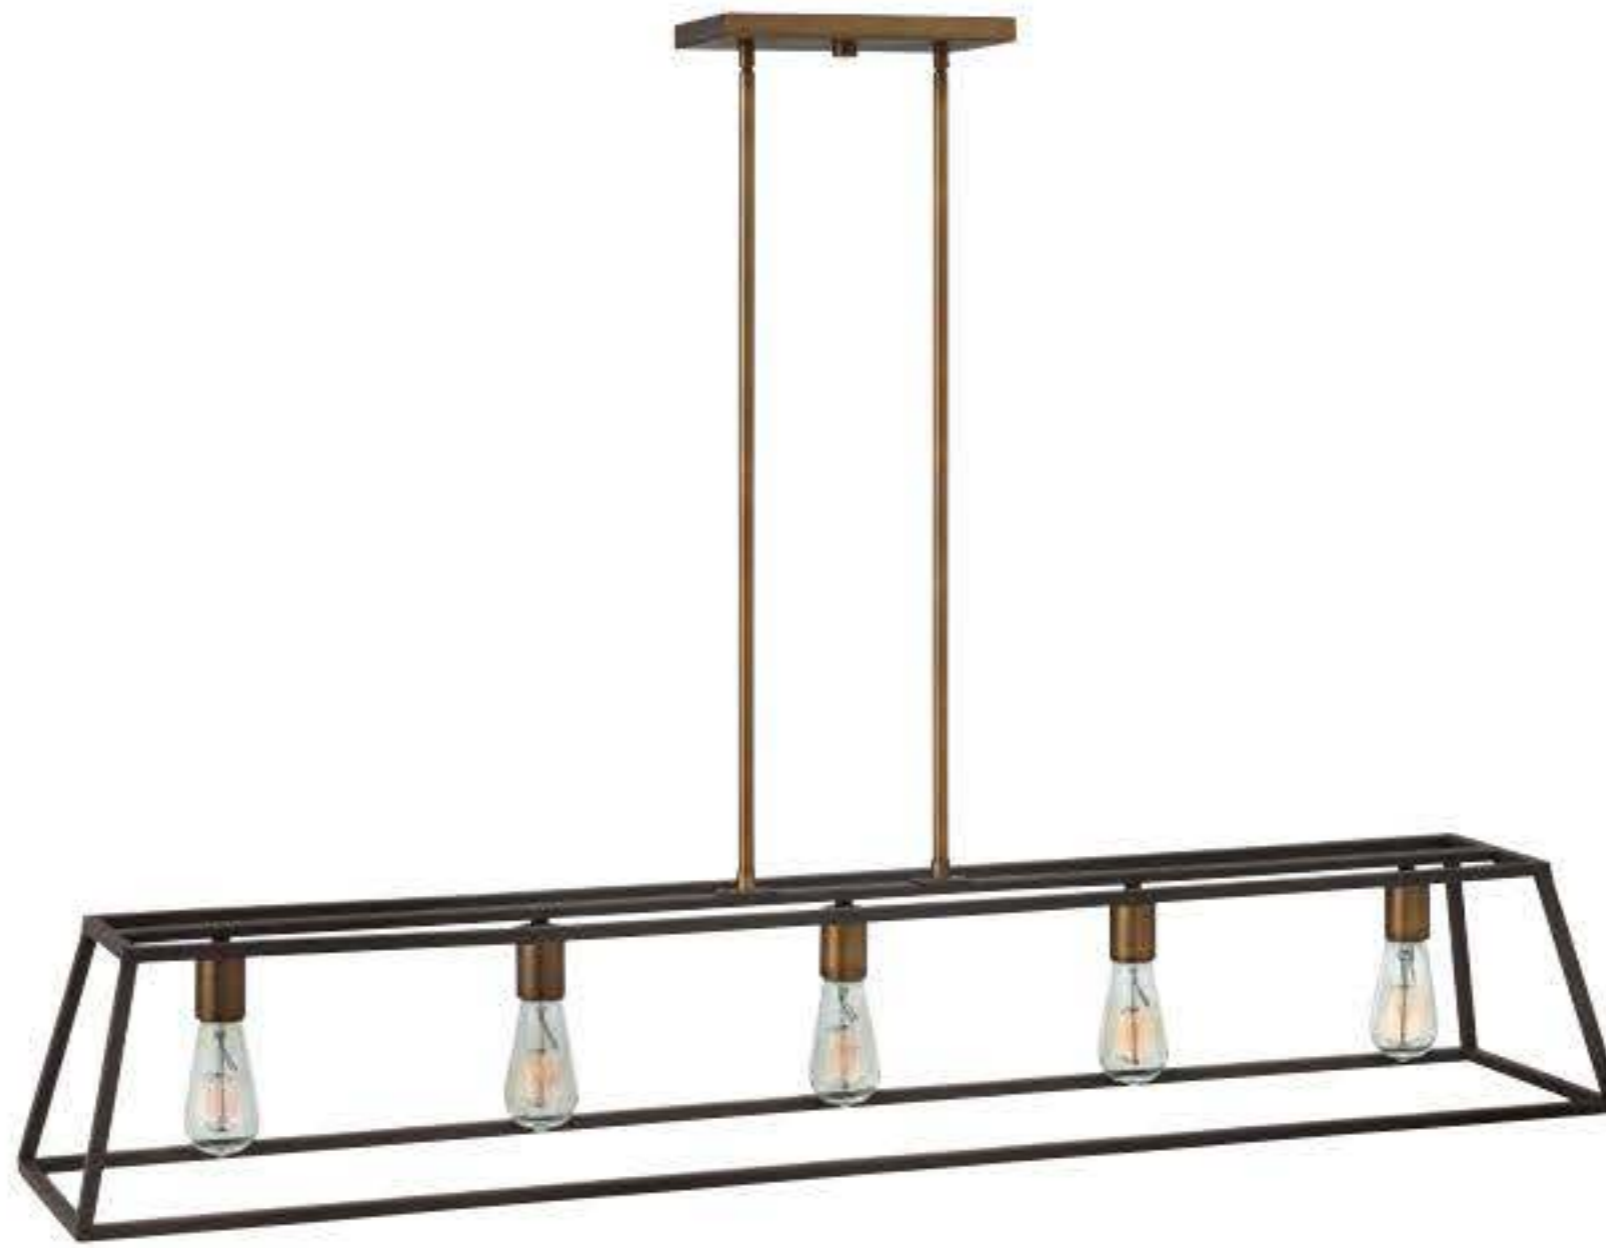

3335 BZ
50" W, 9" H
53" MAX. H*