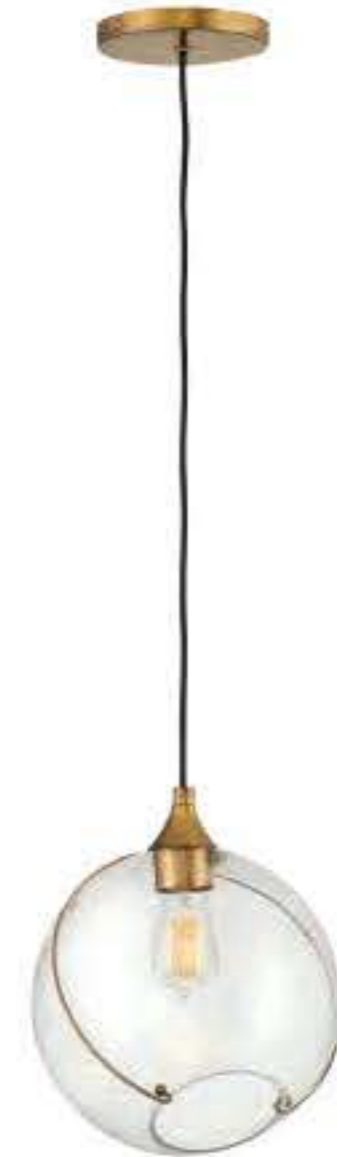

30303 HBR
10¾" DIA., 12¾" H

ITEM	MAXIMUM WATTAGE	DEPTH	CANOPY	WIRE	STEMS INCLUDED
30303 HBR	1-100w Med.		6¼" Dia.	10'	
30304 HBR	3-100w Med.		6¼" Dia.	10'	1-6", 2-12"
30305 HBR	13-60w Med.	16½"	8" W x 52" L	13-6'	
30306 HBR	6-100w Med.		6¼" Dia.	10'	1-6", 2-12"
30308 HBR	18-60w Med.		6¼" Dia.	10'	1-6", 2-12"

*Maximum achievable height with stems included. Additional 12" stems available, 6038 HB. Ideal for vintage filament bulbs (not included).