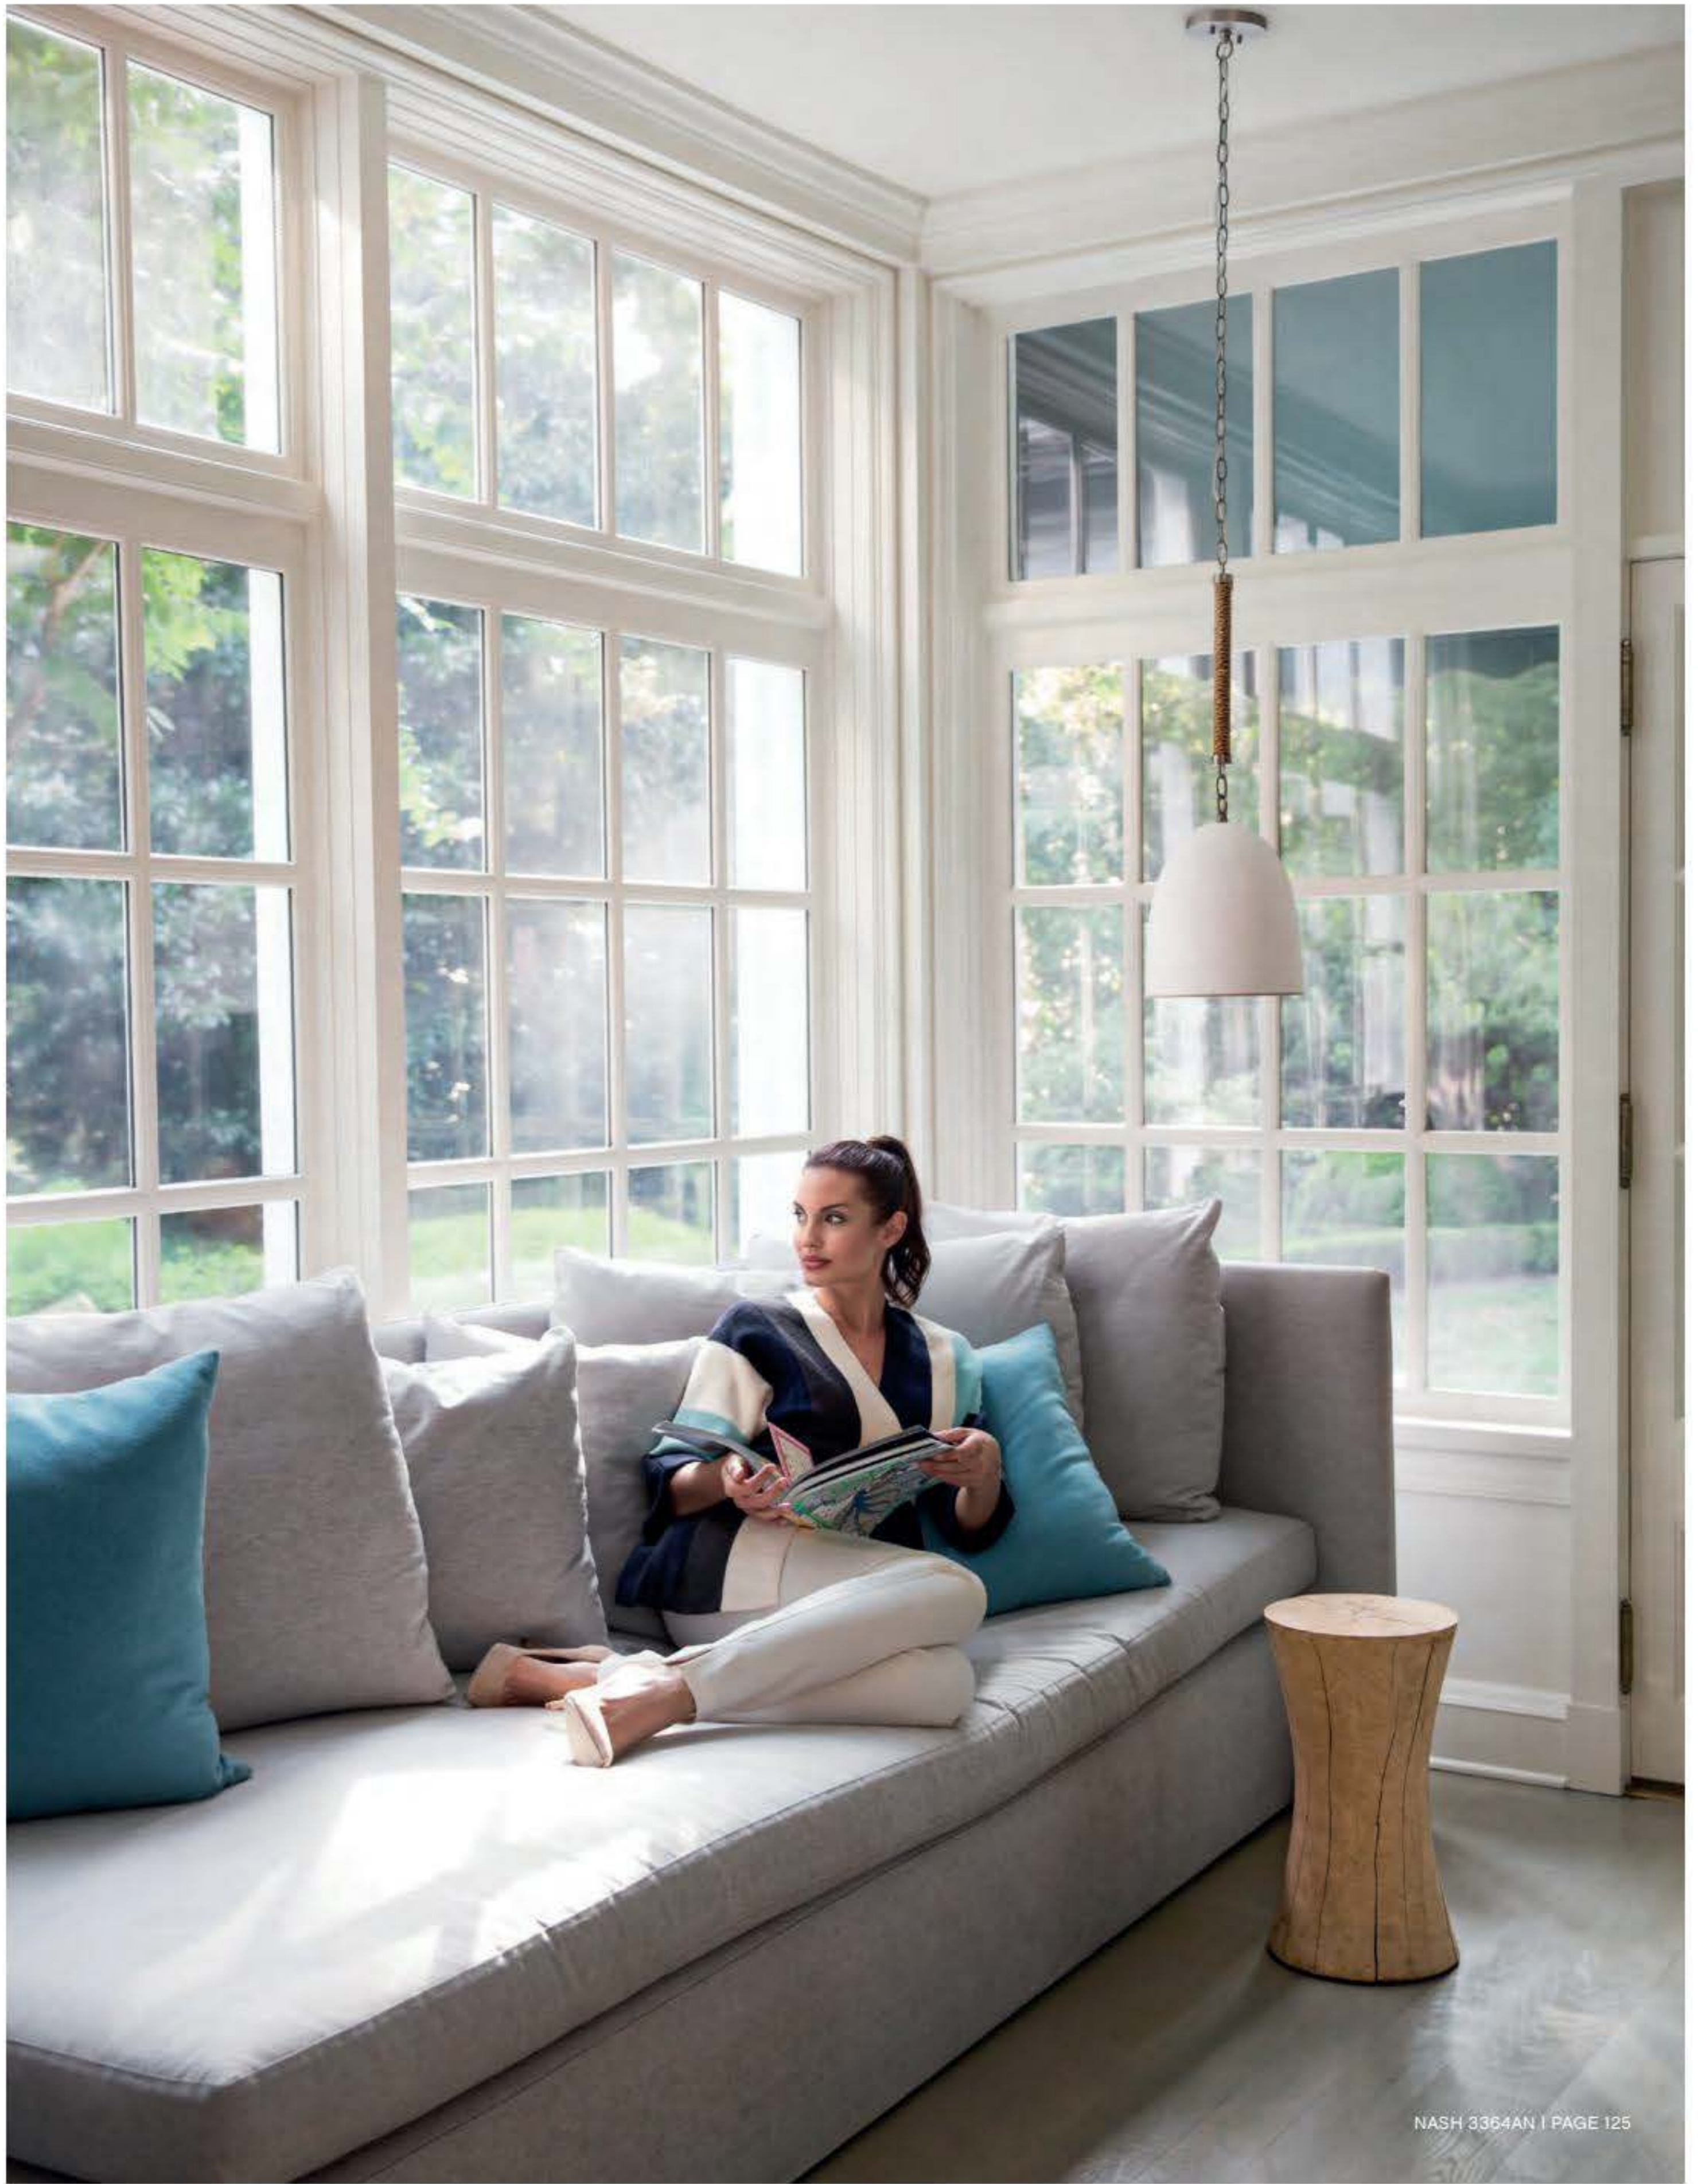

The Ziggy pendant easily adapts to a variety of spaces with its effortlessly modern silhouette. The contemporary, ultra-matte finish options are counterbalanced by contrasting accents and matching fabric cords. A high gloss white finish inside the shade translates to maximum illumination for task lighting.