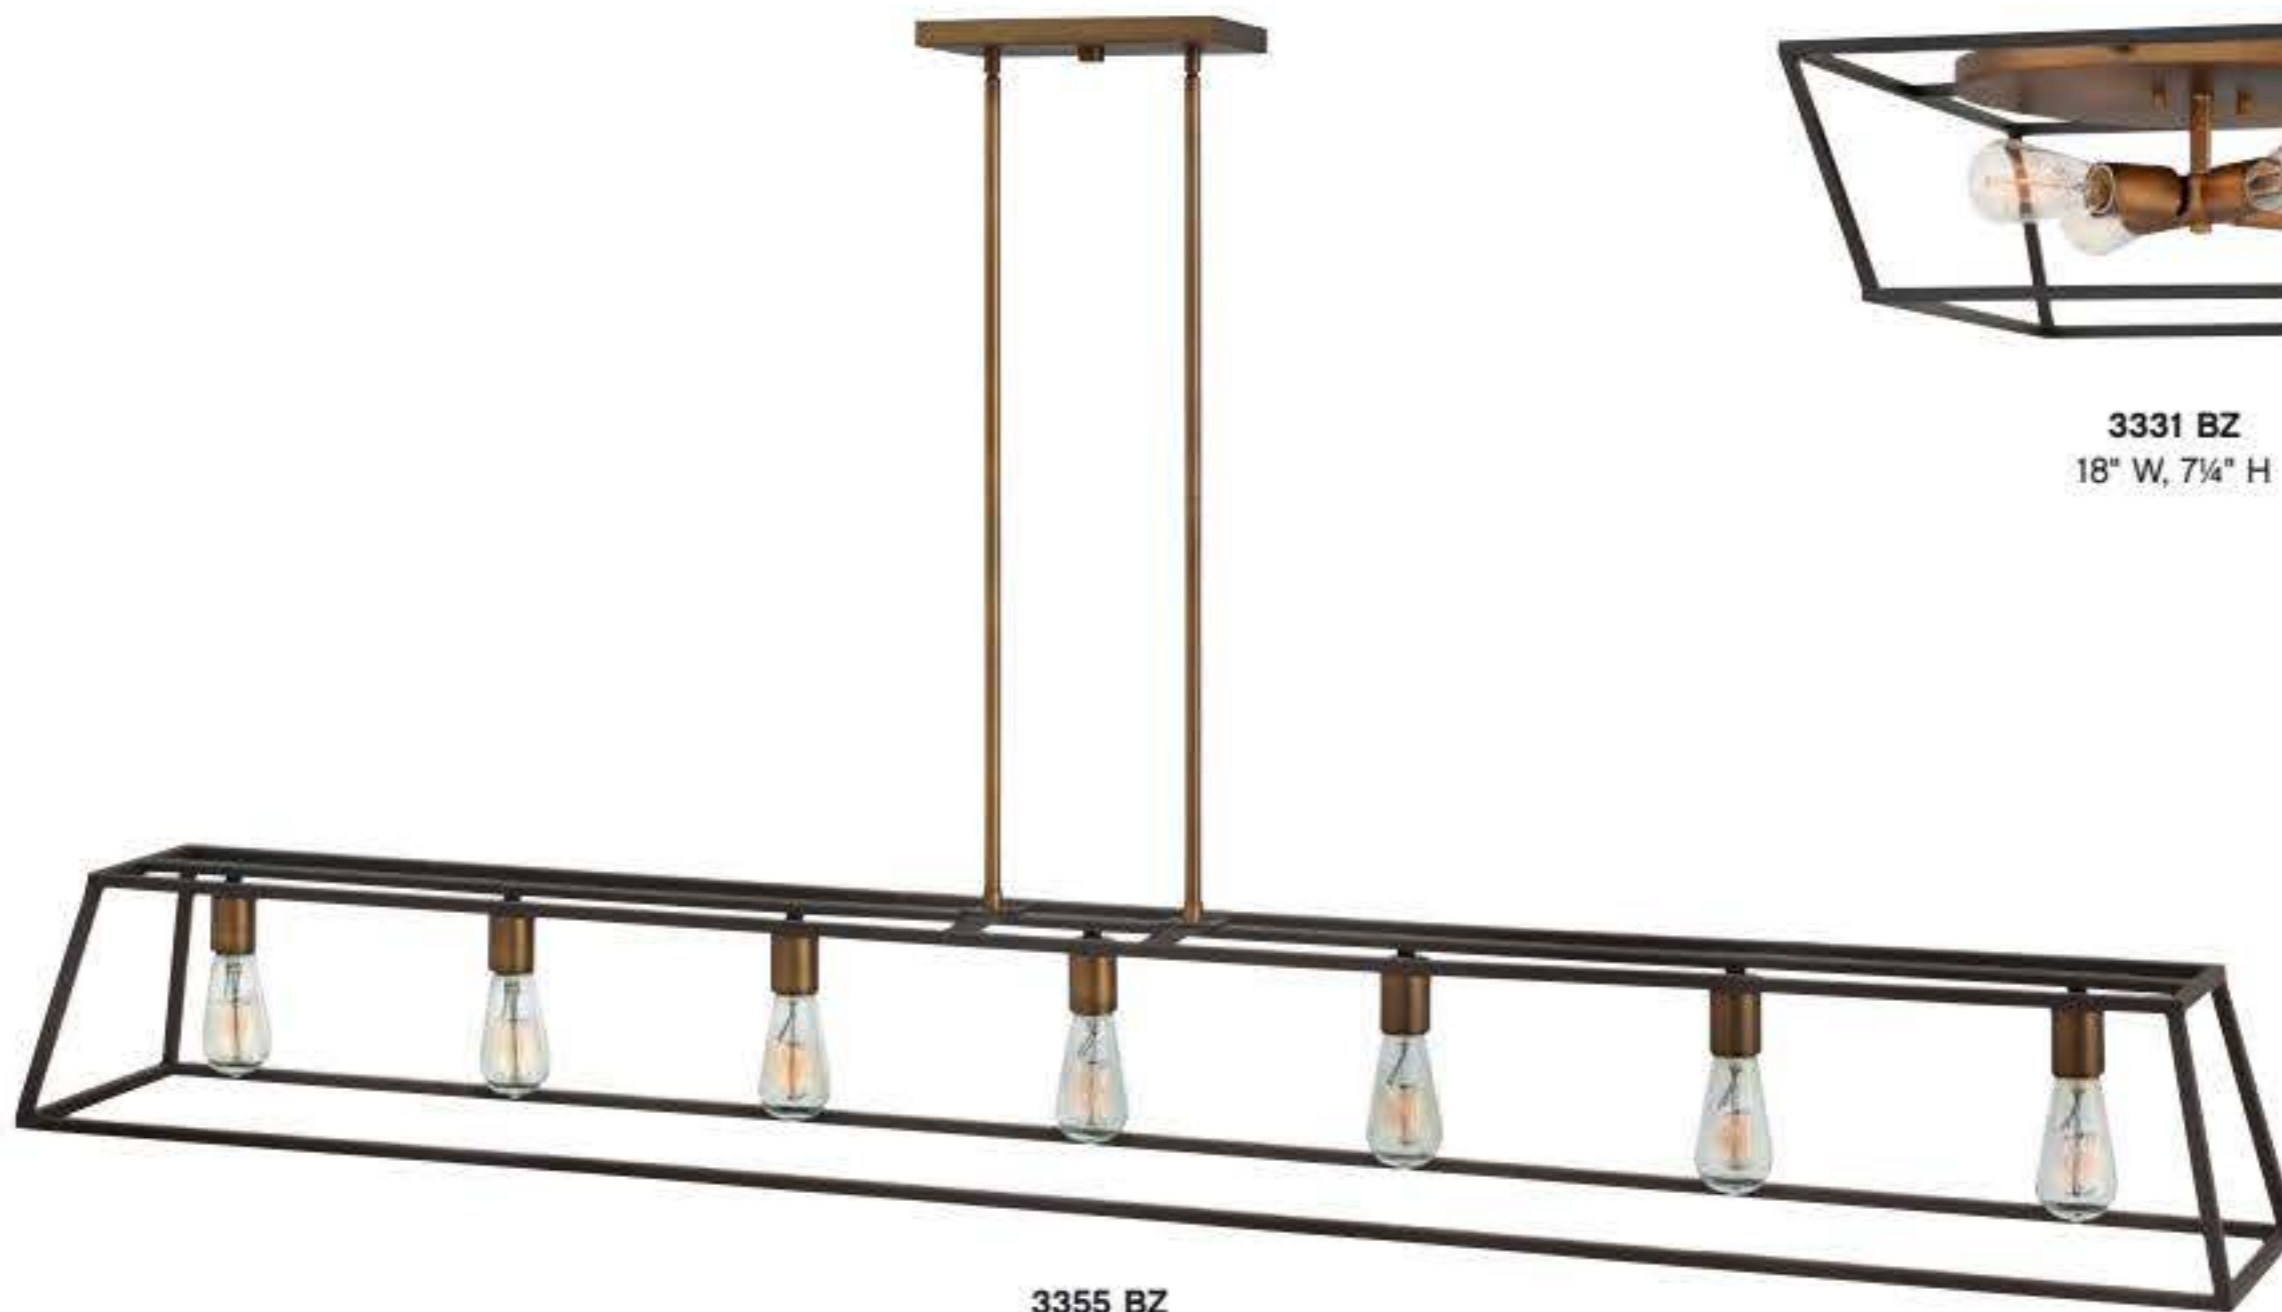

3355 BZ
65" W, 9¾" H
53¾" MAX. H*