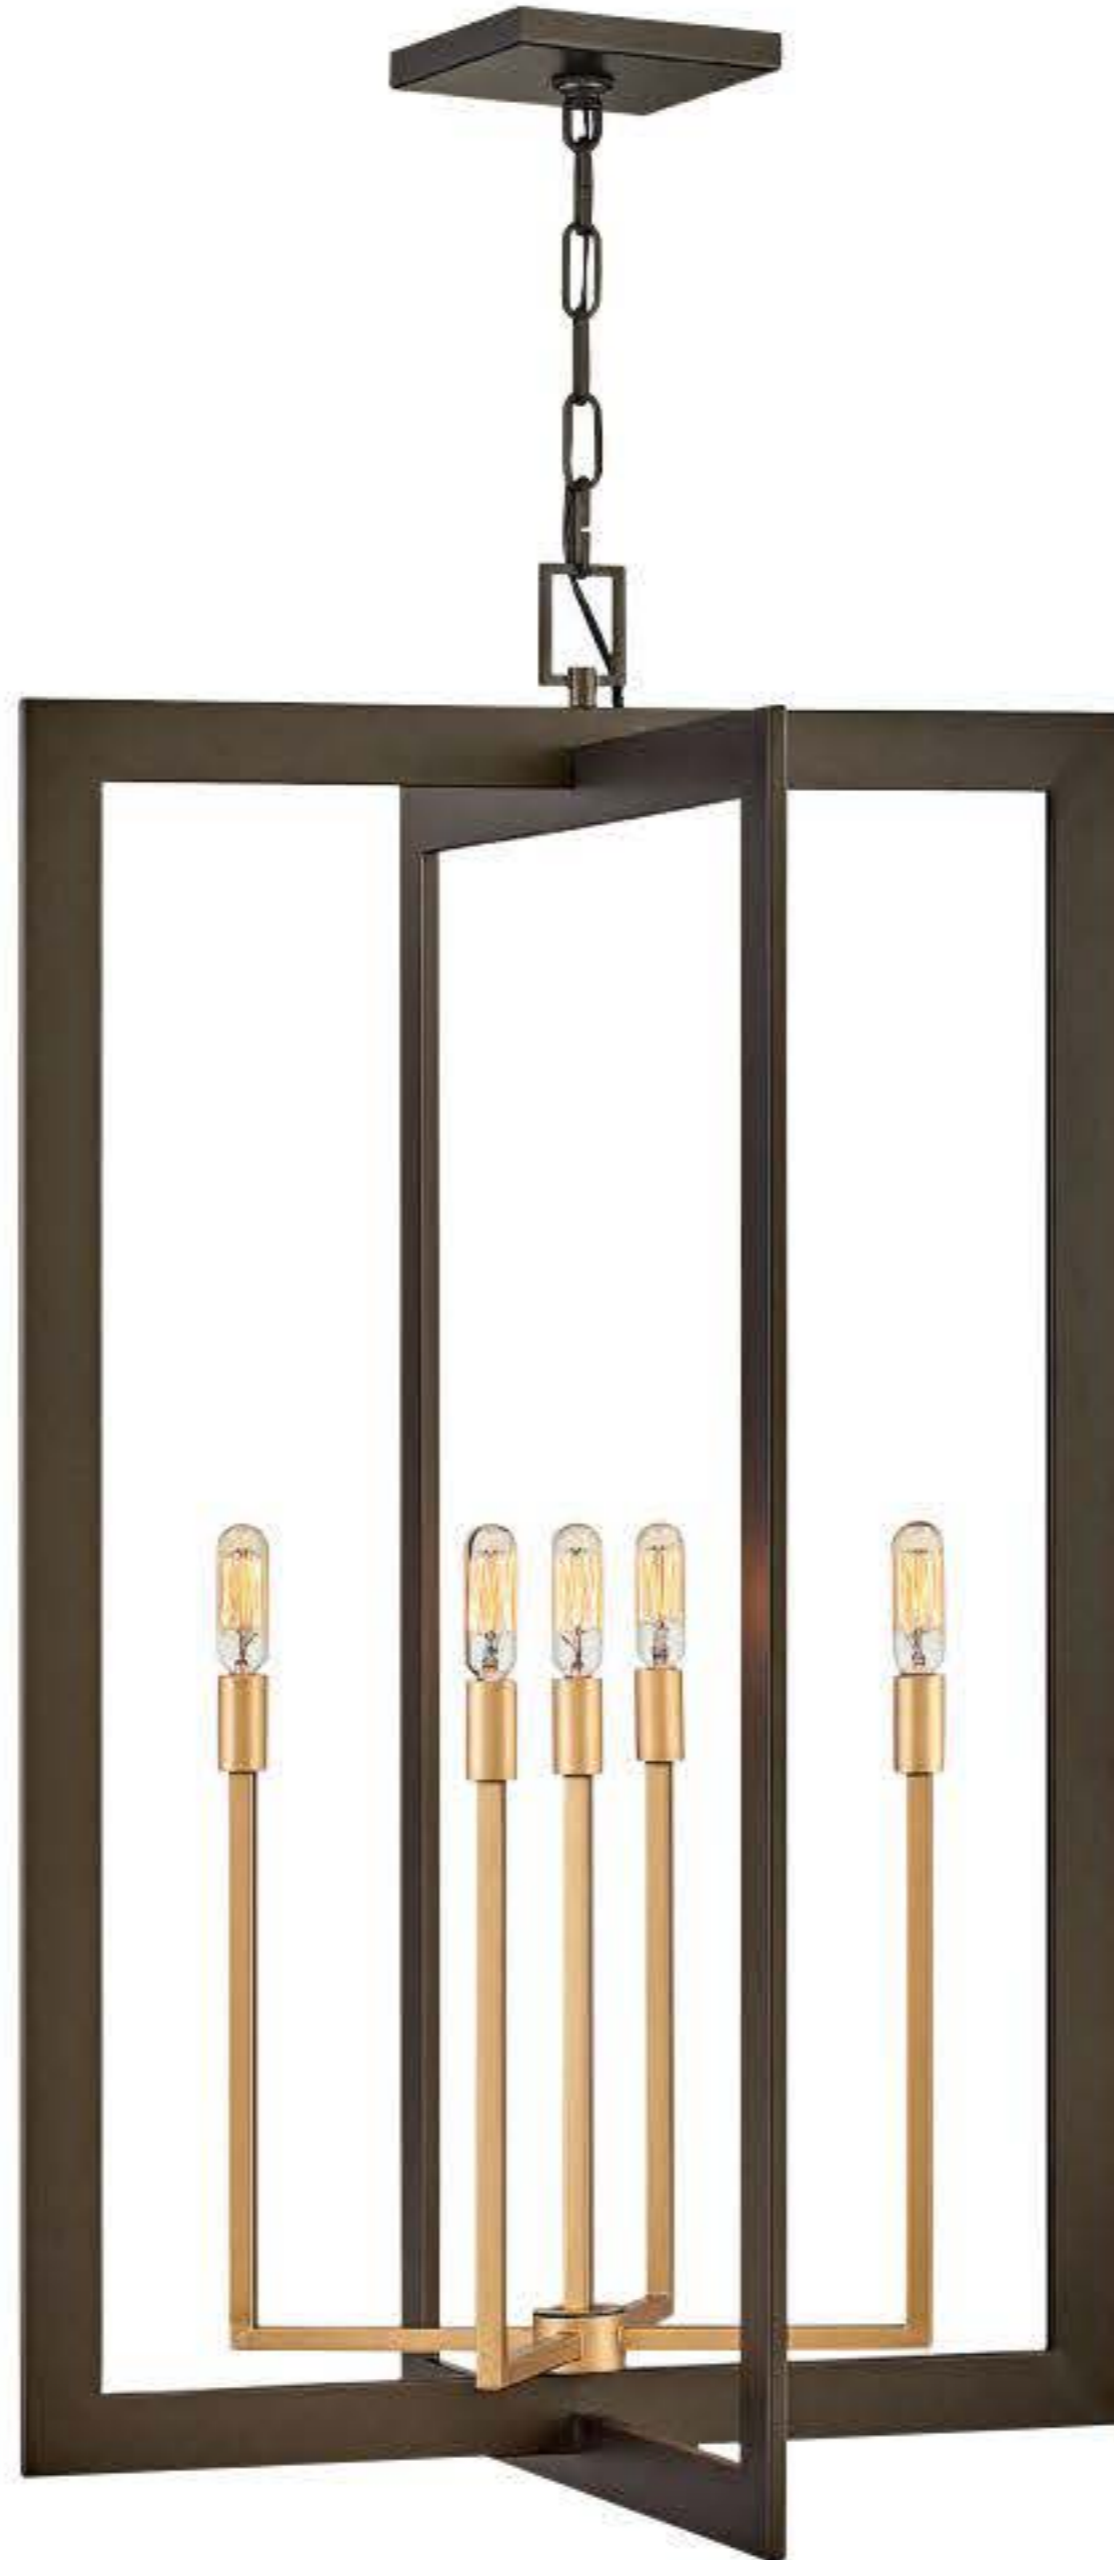

ANDERS™

FINISH Metallic Matte
Bronze with Deluxe Gold

Anders is a staunch supporter of mixed metals and shapes. Metallic Matte Bronze finish rectangles intersect to create the boxy, open outer frame as the circular, spoked Deluxe Gold accent finish candelabra branches out from inside. These contrasting but complementary elements make a powerful contribution to a transitional decor.

4345 MM
22" W, 36¾" H