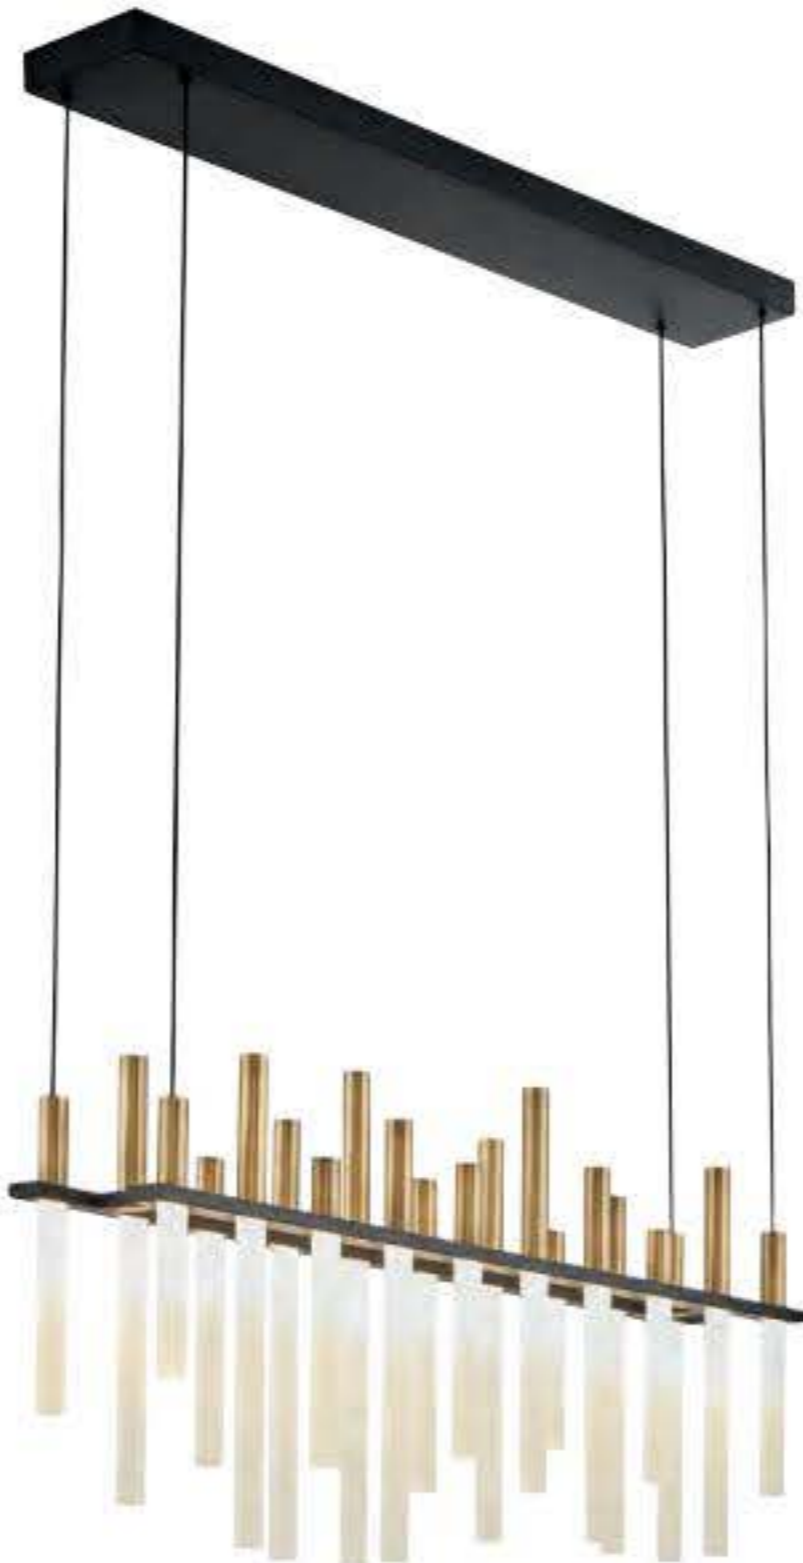

ECHO™

SPECTACULAR MODERN STYLING
INTEGRATED LED DESIGN | BOLD BLACK
FINISH WITH HERITAGE BRASS ACCENTS
ETCHED ACRYLIC RODS

FR30705BLK [38.75" W, 18" H]