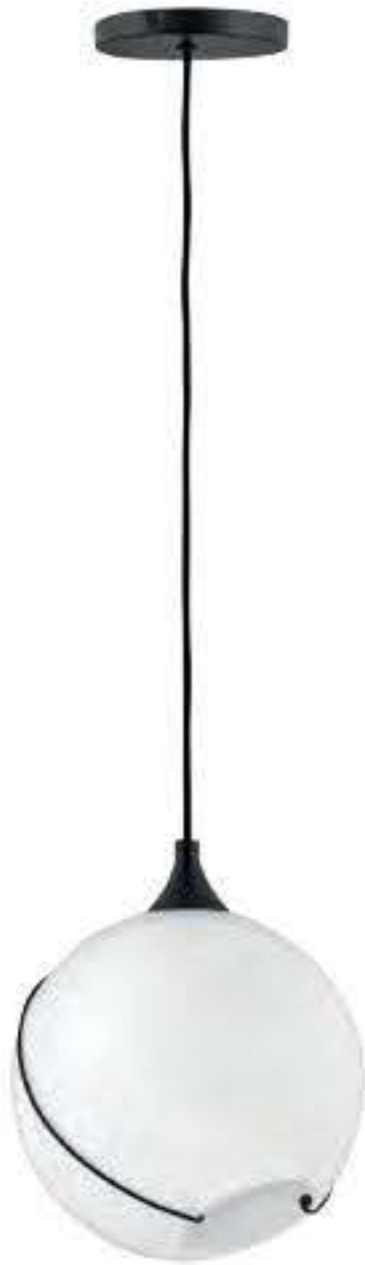

Mesmerizingly asymmetrical with a mid-century modern flair, Skye showcases a single or cluster of glass globes, each encircled with a slender ring. Each opening is off-center and the globes fall to different lengths, with Heritage Brass or Black details pulling the look together perfectly.

SKYE™

FINISH Black
GLASS Cased Opal

lisa mcdennon
COLLECTION

ADDITIONAL FINISHES

Heritage Brass with Clear Glass (HBR)

30303 BLK-WH
10¾" DIA., 12¾" H