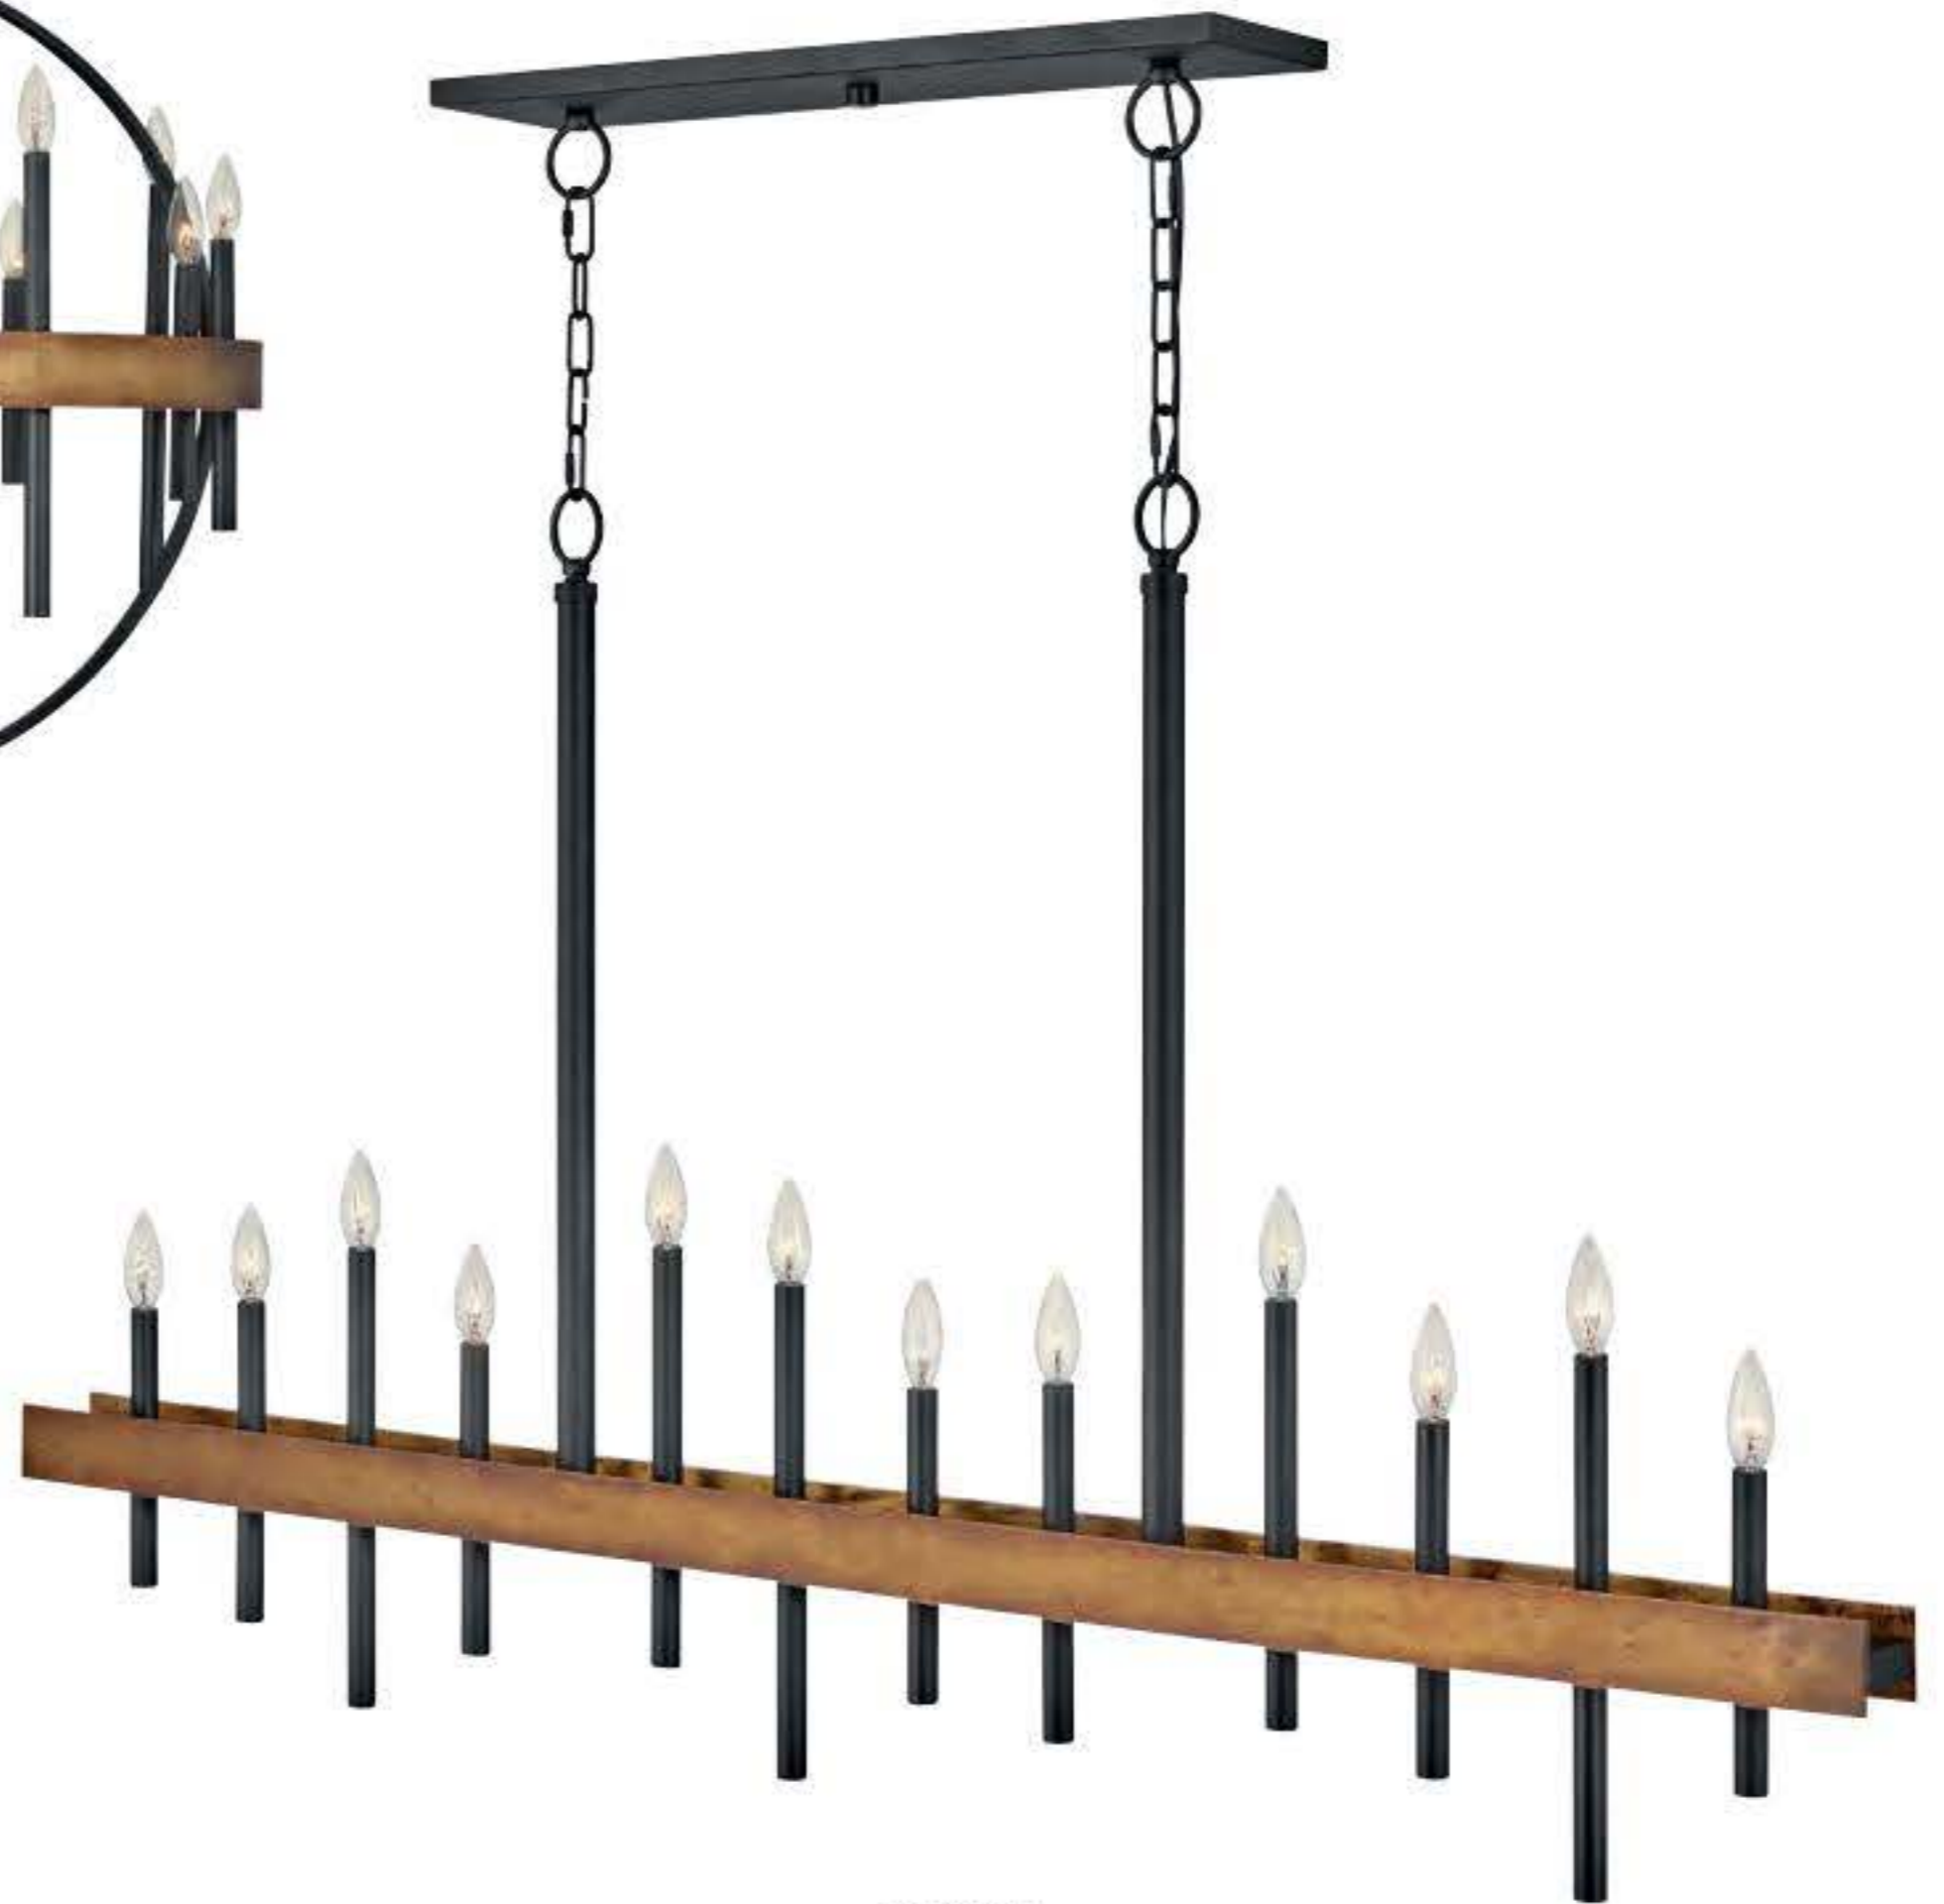

3864 WA
60¼" W, 35¾" H

ITEM	MAXIMUM WATTAGE	DEPTH	CANOPY	WIRE/ CHAIN
3864 WA	12-60w Cand.	3"	6" W x 25¾" L	12', 10'
3865 WA	15-60w Cand.		5¼" Dia.	12', 10'
3867 WA	12-60w Cand.		5¼" Dia.	12', 10'

Ideal for vintage filament bulbs (not included).