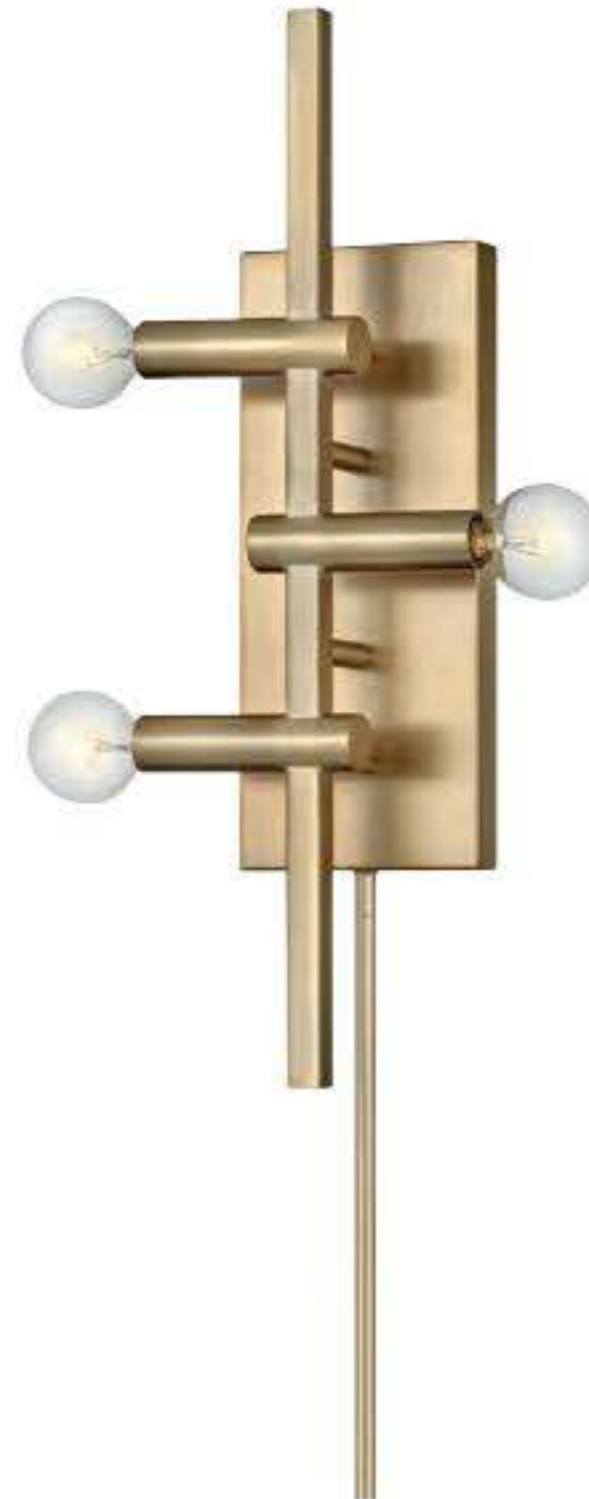

4122 MDB
6¼" W, 18" H

(shown with optional cord cover)

ITEM	MAXIMUM WATTAGE	EXT.	TOP TO OUTLET	WIRE	BACK PLATE
4122 MDB, PN	3-60w Cand.	3¾"	9"	5'	4½" W x 10¾" H

Includes dimmable on/off touch sensor that controls three brightness levels and plug-in cord. Optional cord cover available, 6938 MDB, PN. Ideal for vintage filament bulbs (not included).