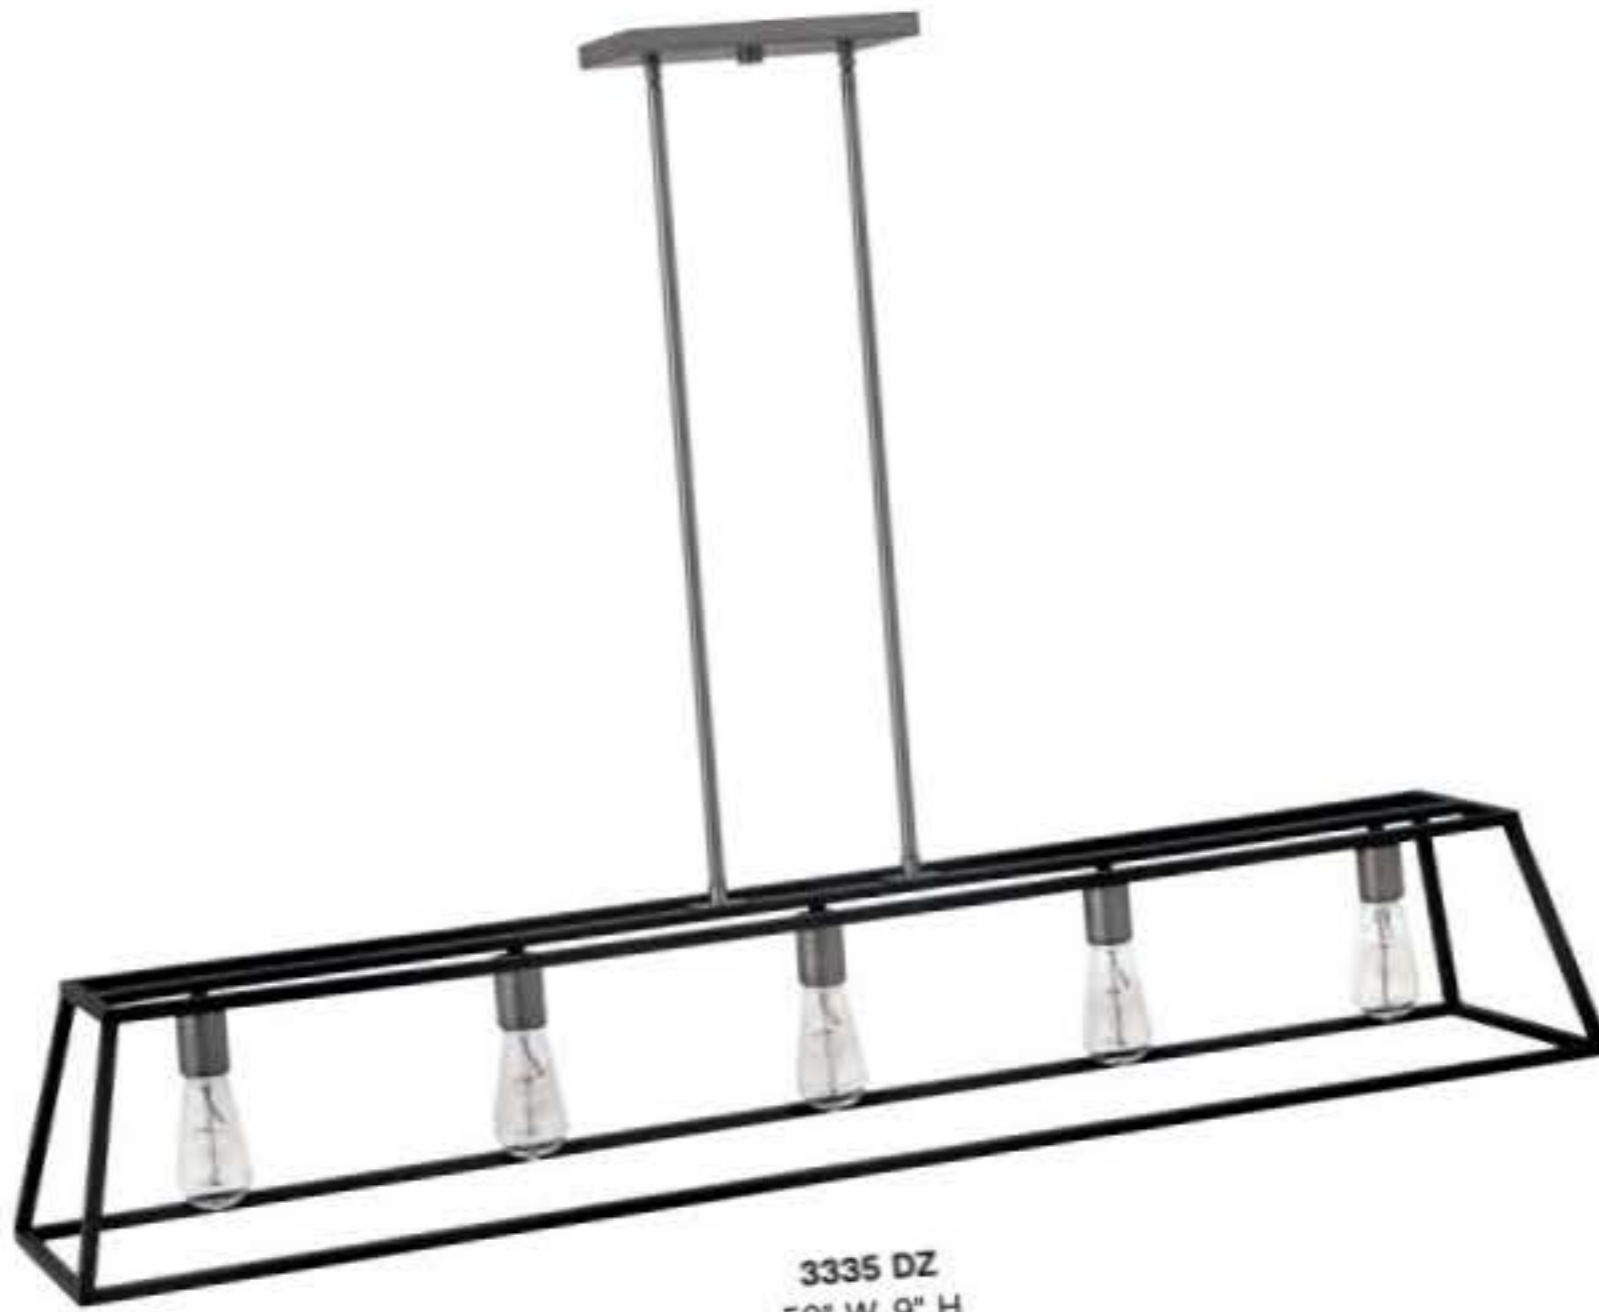

3335 DZ
50" W, 9" H
53" MAX. H*