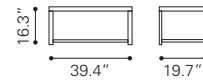

▼ **Golden Beach Coffee Table**

703815 White
Tempered Glass & Powder
Coated Aluminum