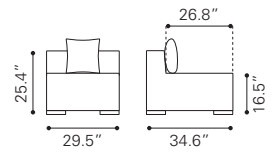

▼ **Fiji Middle Chair**

703856 Gray

Sunproof Fabric & Aluminum