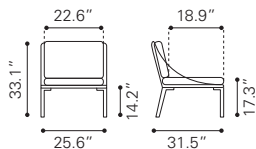

▼ **Tahiti Lounge Chair**

703885 Brown & Gray

Sunproof Fabric, Steel & Rope