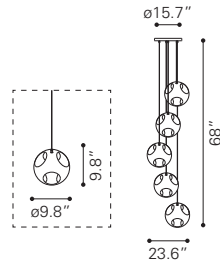

◀ **Meteor Shower Ceiling Lamp**

50102 Chrome

Chrome

E26 G80 5x MAX.40W

UL LISTED, STARTER BULB NOT INCLUDED

RECOMMEND LED BULB: P50030 x5

▶ **Inertia Ceiling Lamp**

50115 Clear