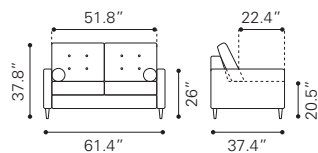

101203 Blue

Polyester & Poplar Wood

▲ **Grant Arm Chair**

101190 Light Gray
101205 Teal

Polyester & Poplar Wood

▲ **Grant Loveseat**

101191 Light Gray
101206 Teal

Polyester & Poplar Wood