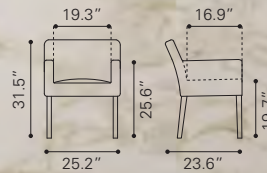

▼ **Franklin Dining Chair**

100724 White
100725 Beige
*Leatherette (100724) /
Linen Blend (100725)
& Birch Wood*