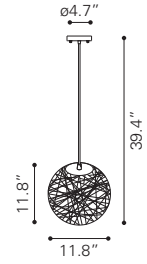

◀ **Opulence Ceiling Lamp**

50082 Aluminum
Aluminum & Chrome
E26 TYPE B 1x MAX.60W
UL LISTED, STARTER BULB NOT INCLUDED
RECOMMEND LED BULB: P50026 x1