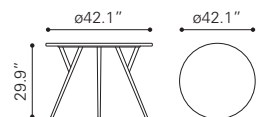

◀ **Marcus Dining Table**
100999 Stone & Matt Black
Faux Marble & Steel