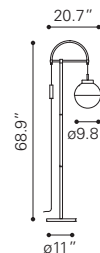

▲ **Waterloo Floor Lamp**

56053 Brushed Bronze

Frosted Glass & Metal

E26 A19 1x MAX.60W

UL LISTED, STARTER BULB NOT INCLUDED

RECOMMEND LED BULB: P50027 x1