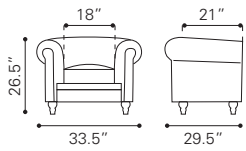

▲ Aristocrat Arm Chair

900102 Silver

Leatherette & Wood