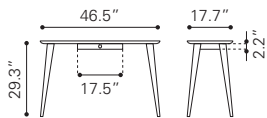

▲ **Zane Desk**

100986 Dark Walnut

Wood Veneer &
MDF, Rubber Wood