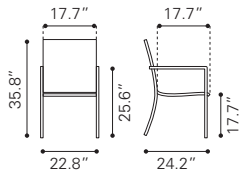

▲ **Mayakoba Dining Arm Chair**

100883 White

Textilene & Powder Coated Aluminum