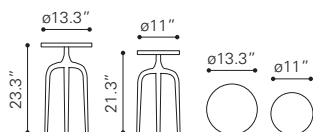

► **Como Accent Table Set**

405002 Antique Gold

Aluminium