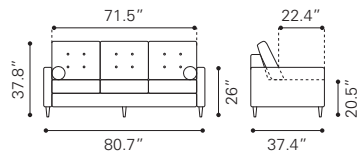

◀ **Morgan Sofa**

101189 Dark Gray

101204 Blue

Polyester & Poplar Wood