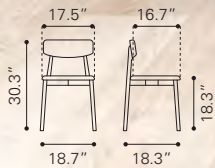

▲ **Newman Dining Chair**

100978 Walnut & Ink Blue
101013 Walnut & Dark Gray

Poly Linen, Wood Veneer & MDF, Rubber Wood

▼ **Jefferson Dining Chair**

100722 Beige
100723 Light Gray

Linen Blend & Toon Wood