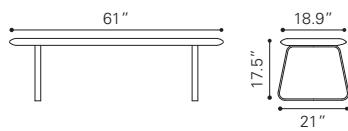

► **Cartierville Bench**

500178 White

500186 Taupe

Leatherette & Stainless Steel