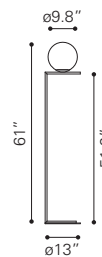

◀ **Belair Floor Lamp**

56075 Brass

Steel

E26 A19 1x MAX.40W

UL LISTED, STARTER BULB NOT INCLUDED

RECOMMEND LED BULB: P50026 x1