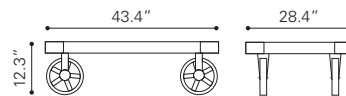

▲ **Barbary Coast Coffee Table**

98130 Distressed Natural
Fir Plywood & Metal