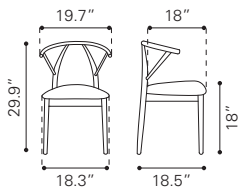

▲ **Communion Dining Chair**

100156 Espresso

Polyester & Rubber Wood