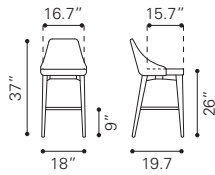

► **Moor Counter Chair**

100279 Beige
100280 Dark Gray

*Leatherette & Powder
Coated Metal, Solid Wood*