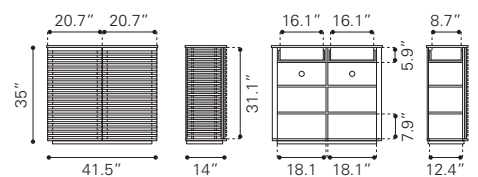

◀ **Linea Cabinet**

199050 Walnut

Rubber Wood & MDF with Veneer