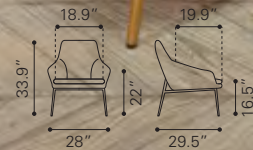

▲ **Lyric Occasional Chair**

101151 Pink Velvet
101152 Green Velvet
101153 Blue Velvet

Velvet & Painted Metal