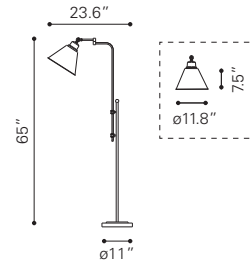

▲ Rush Floor Lamp

56005 Brushed Bronze

Metal
E26 A19 1x MAX.60W
UL LISTED, STARTER BULB NOT INCLUDED
RECOMMEND LED BULB: P50027 x1