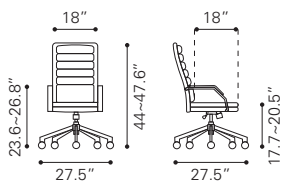

► **Director Comfort Office Chair**

205326 Black
205327 White

Leatherette & Chromed Steel