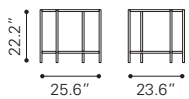

▼ **Winslett Console Table**

100993 Matt Black & Stone

Tempered Glass,
Faux Marble & Steel