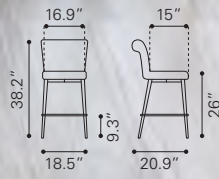

◀ **Niles Counter Chair** ▶

101142 Blue Velvet
101143 White

Velvet (101142) / Leatherette (101143)
& Painted Metal