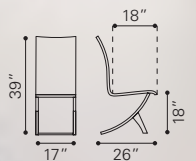

▲ Yes Dining Chair

- 100357 Black
- 100383 White

Leatherette & Chromed Steel