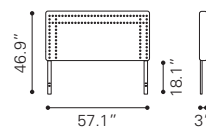

◀ **Renaissance Headboard (Full)**

100573 Dove Gray
Polyester & Rubber Wood