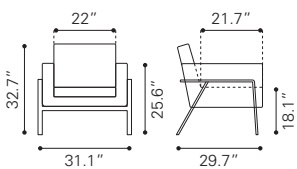

▶ **Homestead Lounge Chair**

100765 Gray
100766 White
*Cashmere (100765) /
Leatherette (100766) &
Painted Steel*