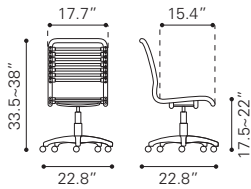

► **Stretchie Office Chair**

100542 Black

Rubber Core Cord,
Polyester Sheath & Metal