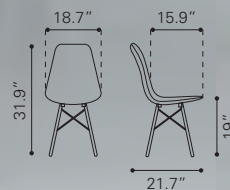

◀ **Tangiers Dining Chair**

101082 Taupe
101083 White

Leatherette & Stainless Steel

▲ **Probability Dining Chair**

104155 Gray
104156 Green
104158 Orange

Velour Polyblend & Beech Wood