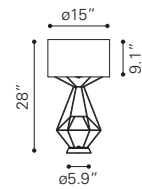

◀ **Delancey Table Lamp**

56086 Black

*Polyblend & Steel
E26 A19 1x MAX.60W*

*UL LISTED, STARTER BULB NOT INCLUDED
RECOMMEND LED BULB: P50027 x1*