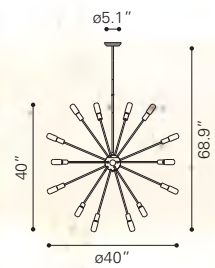

◀ **Sapphire Ceiling Lamp Large**

98238 Rust

Metal
 E26 T45 20x MAX. 25W
 UL LISTED, STARTER BULB NOT INCLUDED
 RECOMMEND LED BULB: P50035 x20

▼ **Amethyst Ceiling Lamp Small**

98241 Rust

Metal
E26 ST64 1x MAX.40W
UL LISTED, STARTER BULB NOT INCLUDED
RECOMMEND LED BULB: P50022 x1