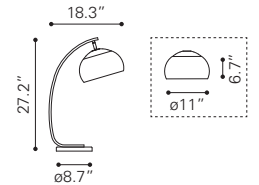

◀ **Brentwood Table Lamp**

56084 Brown

Steel
E26 A19 1x MAX.60W
UL LISTED, STARTER BULB NOT INCLUDED
RECOMMEND LED BULB: P50027 X1