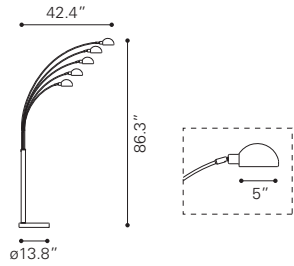

► **Cosmic Floor Lamp**

50014 Chrome

Chrome

E12 G45 5x MAX.40W

UL LISTED, STARTER BULB NOT INCLUDED

RECOMMEND LED BULB: P50018 x5

◀ **Neutrino Floor Lamp**

50013 Chrome

Chrome

E26 A19 1x MAX.100W

UL LISTED, STARTER BULB NOT INCLUDED

RECOMMEND LED BULB: P50024 x1