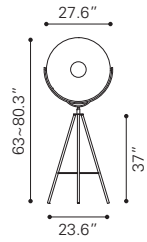

◀ **Vauxhall Floor Lamp**

56054 Black

Metal
E26 A19 1x MAX.100W
UL LISTED, STARTER BULB NOT INCLUDED
RECOMMEND LED BULB: P50024 x1