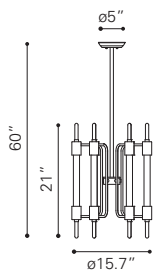

◀ **Gisborne Ceiling Lamp**

98419 Rust

Glass & Metal

E26 T30x300 6x MAX.25W

UL LISTED, STARTER BULB NOT INCLUDED

RECOMMEND LED BULB: P50041 x6