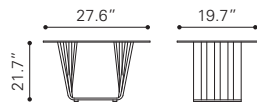

▲ **Fan Side Table**

100327 Chrome
Tempered Glass &
Stainless Steel