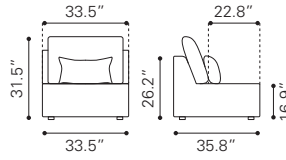

◀ **California Single Chair**

100703 Stone

Cotton Linen Blend & Ash Wood, Metal