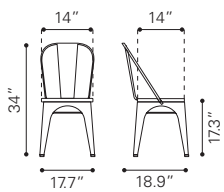

1. ▲ **Elio Dining Chair**
   108061 Rose Gold
   108060 Gold
   108140 Gunmetal
   108143 Antique Black Gold
   Steel

1. **Elio Dining Chair**
   108144 Rustic Wood
   Bamboo & Steel