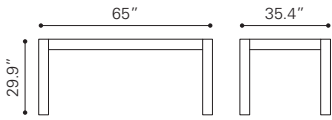

► **Lexington Dining Table**

100439 Natural Oak

South Elm Wood

▲ **Perth Extension Dining Table**

100588 Chestnut

Acacia Wood