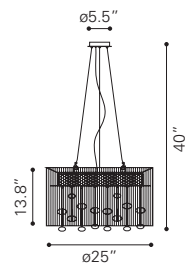

◀ Symmetry Ceiling Lamp

50085 Black

Lace & Stainless Steel
GU10 HALOGEN 8x MAX.50W

UL LISTED, STARTER BULB INCLUDED