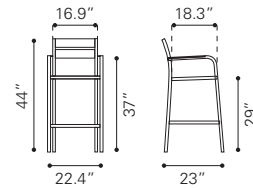

◀ **Megapolis Bar Arm Chair**

703185 Brushed Aluminum

Faux Wood & Brushed Aluminum