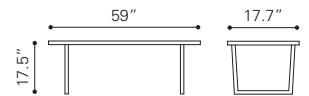

◀ **Niles Bench**

100336 Stainless Steel
Polished Stainless Steel

▲ **Novel Double Bench**

100081 Brushed Stainless Steel
Brushed Stainless Steel