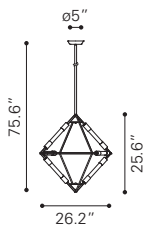

▲ **Union Ceiling Lamp**

56067 Rust

Metal

E26 T30x220 6x MAX.25W

UL LISTED, STARTER BULB INCLUDED

RECOMMEND LED BULB: P50036 x6