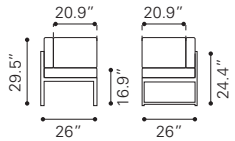

▼ **Golden Beach Corner**

703811 White & Taupe
Sunproof Fabric & Powder
Coated Aluminum