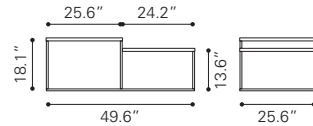

◀ **Tintern End Table**

100658 Stone & Antique Brass
Faux Marble & Painted Metal

▲ **Tintern Coffee Table**

100657 Stone & Antique Brass
Faux Marble & Painted Metal

▲ **Winslett Coffee Table**

100995 Matt Black & Stone