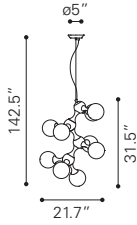

► **Pomegranate Ceiling Lamp**
56066 White & Chrome
Frosted Glass & Metal
E12 G50 8x MAX.40W
UL LISTED, STARTER BULB INCLUDED
RECOMMEND LED BULB: P50018 x8