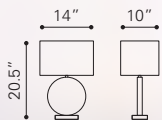

▼ **Simi Table Lamp**

405012 White & Black

Fabric & Marble
E26 TYPE A 1x MAX.100W
UL LISTED, STARTER BULB NOT INCLUDED
RECOMMEND LED BULB: P50024 x1