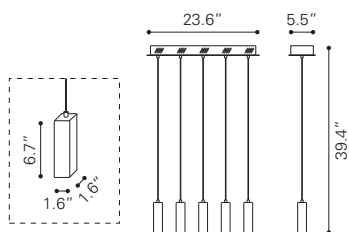

▲ **Shooting Stars Ceiling Lamp**

50029 Chrome

Crystal & Chrome
E12 Type B 9x MAX.25W
UL LISTED, STARTER BULB NOT INCLUDED
RECOMMEND LED BULB: P50013 x9