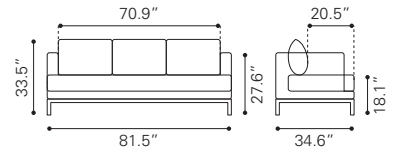

▼ **Eden Sofa**

703892 Gray

Sunproof Fabric & Powder Coated Aluminum