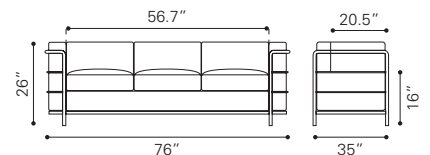

▲ **Fortress Sofa**

900230 Black
900231 White
*Leather &
Chromed Steel*