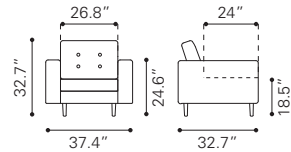

◀ **Puget Arm Chair**

101172 Gray Velvet
101173 Light Blue Velvet
Velvet & Steel, Toon Wood