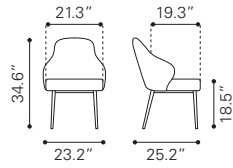

▲ Savon Dining Chair

1. 101074 Navy Velvet
   - 101075 Green Velvet
   - 101076 Light Pink Velvet
2. *Velvet & Steel*

◀ Oulu Dining Chair

1. 100041 Tangerine
   - 100042 Graphite
2. *Polyblend & Chromed Steel*