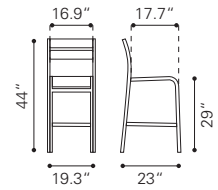

◀ **Megapolis Bar Armless Chair**

703186 Brushed Aluminum

Faux Wood & Brushed Aluminum