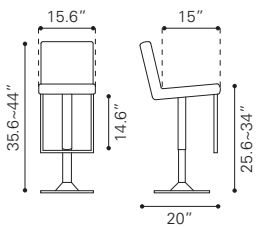

► **Puma Bar Chair**

100312 Taupe
100311 White

Leatherette & Brushed Steel