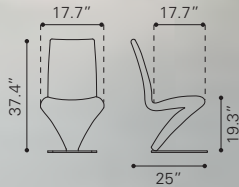

◀ Herron Dining Chair

- 100283 Black
- 100284 White

Leatherette & Powder Coated Metal, Chromed Steel

▼ Delfin Dining Chair

- 102101 Black
- 102102 White
- 102103 Espresso
- 102106 Gray

Leatherette & Chromed Steel

▲ Yes Dining Chair

- 100357 Black
- 100383 White

Leatherette & Chromed Steel