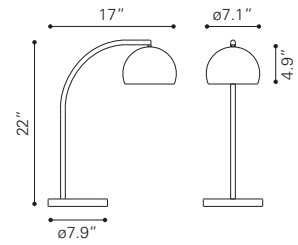

◀ **Solaris Table Lamp**

50003 Chrome

Chrome

E12 G45 1x MAX. 40W

UL LISTED, STARTER BULB NOT INCLUDED
RECOMMEND LED BULB: P50018 x1