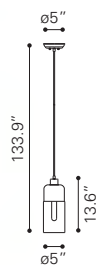

◀ Trente Ceiling Lamp

50315 Satin & Amber

Glass & Metal

E26 ST64 1x MAX.25W

UL LISTED, STARTER BULB NOT INCLUDED

RECOMMEND LED BULB: P50021 x1

▲ Vente Ceiling Lamp

50314 Satin & Amber

Glass & Metal

E26 T30x220 1x MAX.25W

UL LISTED, STARTER BULB NOT INCLUDED

RECOMMEND LED BULB: P50036 x1

▲ Asteroids Ceiling Lamp

50106 Clear

Glass & Chrome

E26 G80 3x MAX.60W

UL LISTED, STARTER BULB NOT INCLUDED

RECOMMEND LED BULB: P50031 x3