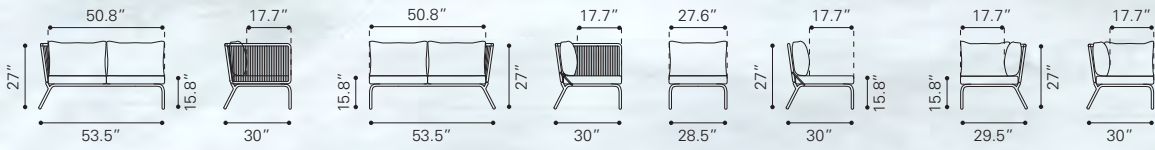

▲ **Pier LAF Double Seat**
703785 Gray
Sunproof Fabric, Synthetic Weave & Aluminum