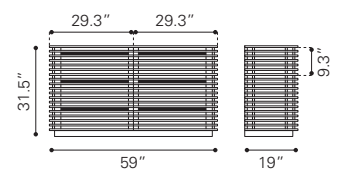

► **Linea High Chest**

100578 Walnut

Rubber Wood & MDF with Veneer

◀ **Linea Double Dresser**

100576 Walnut

Rubber Wood & MDF with Veneer

* Shown in Queen Size

▲ **Linea Queen Bed**