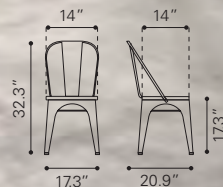

- ▶ **Elio Dining Chair**
 108144 Rustic Wood
Bamboo & Steel

◀ **Helix Dining Chair ▲**

108145 Gunmetal
 108147 Antique Black Gold
Steel

▼ **Helix Dining Chair**

108148 Rustic Wood
Bamboo & Steel

► **Trafico Dining Chair**