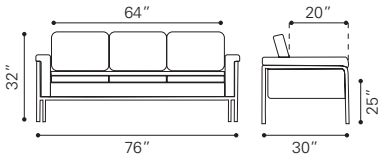

► **Singular Sofa**

900166 Black
900167 White
900168 Terracotta
Leatherette & Chromed Steel

▼ **Soho Single Chair**

100634 Vintage Black
Leatherette & Wood

▼ **Soho Corner Chair**

100633 Vintage Black
Leatherette & Wood

▼ **Soho Loveseat**

100632 Vintage Black
Leatherette & Wood