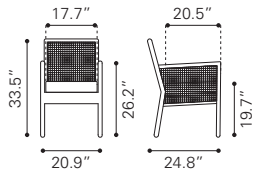

▼ **Coronado Dining Chair**

703820 Cocoa & Light Gray

Sunproof Fabric, Synthetic Weave & Aluminum Frame