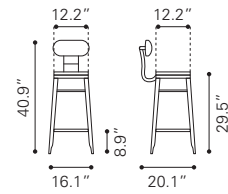

◀ **Broadway Bar Chair**

100984 Brown & Antique Black
Plywood & Steel