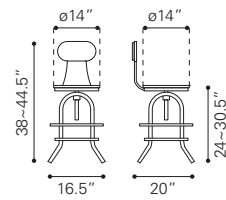

◀ **Twin Peaks Counter Chair**

98182 Distressed Natural
Fir Plywood & Metal