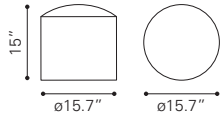

► **Wassu Illuminated Stool**

56042 Natural

Rattan & Fiber Glass Resin

E26 A19 1x MAX.40W

UL LISTED, STARTER BULB NOT INCLUDED

RECOMMEND LED BULB: P50026 x1