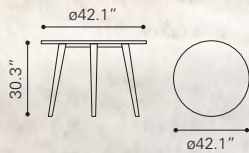

► **Scotts Bluff Dining Table**
100438 Distressed Natural
Fir Plywood & Metal

▼ **Raven Round Dining Table**
100965 Old Gray
Rubber Wood Veneer & MDF, Rubber Wood