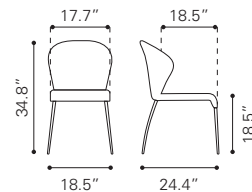

◀ Oulu Dining Chair

1. 100041 Tangerine
   - 100042 Graphite
2. *Polyblend & Chromed Steel*