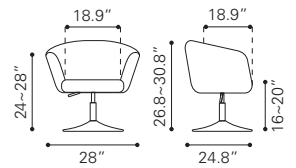

◀ **Umea Occasional Chair**

500341 Iron Gray
500342 Island Blue

Polyblend & Chromed Steel

* Shown in Pistachio Green