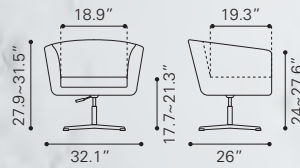

▼ **Wilshire Occasional Chair**

100768 Black

Cashmere & Aluminium