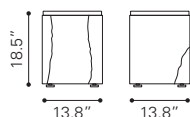

► **Luxe Side Table**
100527
Natural & Stainless Steel
*Teak & Polished
Stainless Steel*