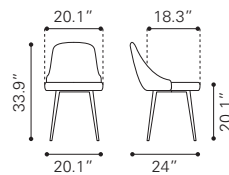

▼ **Merritt Dining Chair**

- 100840 Green Velvet
- 100856 Black Velvet

Velvet & Steel

◀ **Merritt Dining Chair**

- 101079 Navy Velvet
- 101080 Pink Velvet
- 101081 Gray Velvet

Velvet & Steel

▼ **Piccolo Dining Chair**