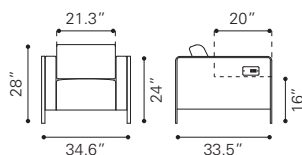

▲ **Thor Arm Chair**

100384 White
100385 Black

*Leatherette & Polished
Stainless Steel*
(6x USB CHARGING PORTS)