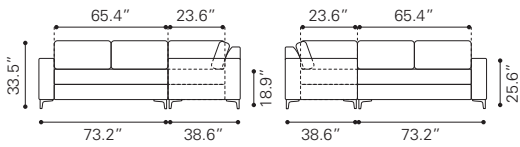

▲ **Ruskin Sectional**

100783 Charcoal Gray

Poly Linen & Steel, Pine Wood

▲ **Zuo Sofa Leg**

100681 Gold

Stainless Steel