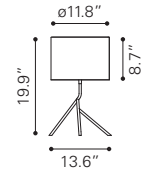

◀ **Sutton Table Lamp**

56072 Brown

Steel
E26 A19 1x MAX.60W
UL LISTED, STARTER BULB NOT INCLUDED
RECOMMEND LED BULB: P50027 X1