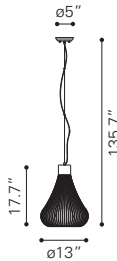

► **Fortune Ceiling Lamp**

50205 Concrete Gray

Concrete & Metal
E26 A19 1x MAX.60W
UL LISTED, STARTER BULB NOT INCLUDED
RECOMMEND LED BULB: P50027 x1

▼ **Interstellar Ceiling Lamp**

50105 Black

Frosted Glass & Metal
E26 A19 1x MAX.60W
UL LISTED, STARTER BULB NOT INCLUDED
RECOMMEND LED BULB: P50027 x1

► **Faith Ceiling Lamp**

50207 Concrete Gray

Concrete & Metal
E26 ST64 5x MAX.25W
UL LISTED, STARTER BULB NOT INCLUDED
RECOMMEND LED BULB: P50021 x5