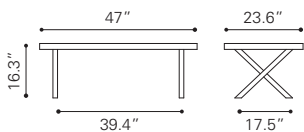

▲ **Renmen Coffee Table**

100087 Walnut

Wood Veneer, MDF & Brushed Stainless Steel