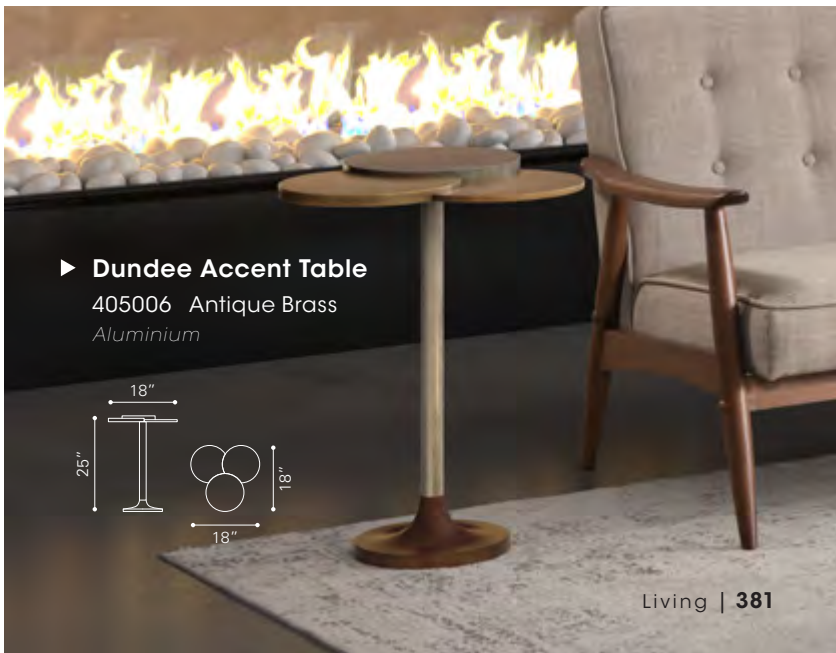

► **Dundee Accent Table**

405006 Antique Brass
Aluminium