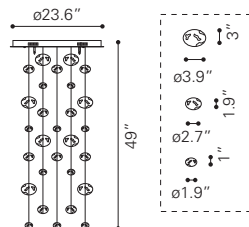

▶ **Inertia Ceiling Lamp**

50115 Clear

Glass & Stainless Steel

G4 HALOGEN 10x MAX.15W

UL LISTED, STARTER BULB INCLUDED