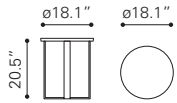

► **Atlas End Table**

100656 Stone & Gold
100711 Stone & Stainless Steel

*Faux Marble &
Brass Plated Steel (100656) /
Brushed Stainless Steel (100711)*