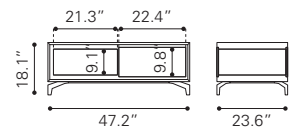

▼ **Perth Coffee Table**

100590 Chestnut
Acacia Wood & Metal