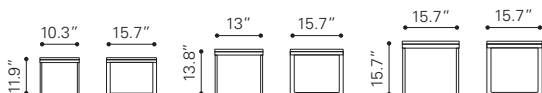

► **Civic Center Nesting Tables**

98121 Distressed Natural
Fir Plywood & Metal