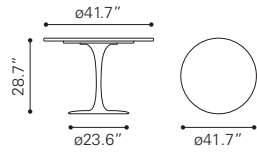

▼ **Wilco Dining Table**

102172 Black

102173 White

102174 Red

MDF & Fiberglass

► **Dylan Dining Table**
 100992 Stone & White
Faux Marble & Fiberglass

Faux Marble

▲ **Tintern Dining Table**
 100715 Stone & Antique Brass
Faux Marble & Painted Steel