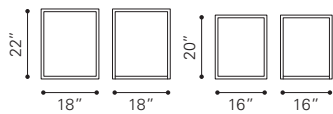

▲ **Calais Nesting Tables**

405005 Brass

Antique Mirror Glass & Powder Coated Steel

▲ **Kendal Accent Table**

405000 Brass

Matt Brass Plating & Mild Steel