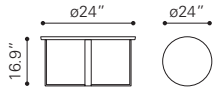

► **Globe End Table**

100655 Stone & Gold
100710 Stone & Stainless Steel

*Faux Marble &
Chromed Stainless Steel (100655)
/ Brushed Stainless Steel (100710)*