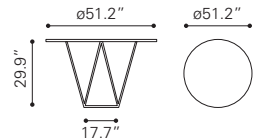

▼ **Wilco Dining Table**

102172 Black

102173 White

102174 Red

MDF & Fiberglass

► **Dylan Dining Table**
 100992 Stone & White
Faux Marble & Fiberglass

Faux Marble

▲ **Tintern Dining Table**
 100715 Stone & Antique Brass
Faux Marble & Painted Steel