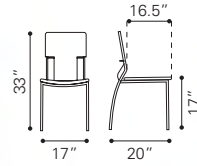

- ▶ **Elio Dining Chair**
 108144 Rustic Wood
Bamboo & Steel

◀ **Helix Dining Chair ▲**

108145 Gunmetal
 108147 Antique Black Gold
Steel

▼ **Helix Dining Chair**

108148 Rustic Wood
Bamboo & Steel

► **Trafico Dining Chair**