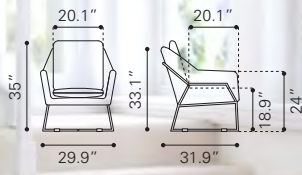

► **Enzo Occasional Chair**
101006 Distressed Gray
Leatherette & Steel

▲ **Lincoln Lounge Chair**
101002 Saddle
Leatherette & Steel