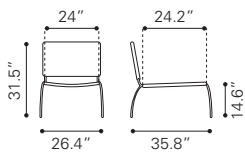

▲ **Beckett Lounge Chair**

703903 Tan
703904 Espresso
703905 Light Gray

PVC & Steel