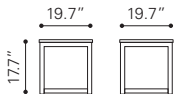

► **Civic Center Side Table**

98120 Distressed Natural
Fir Plywood & Metal