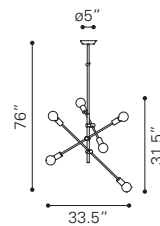

◀ **Brixton Ceiling Lamp**

56059 Chrome

Metal

E26 G80 6x MAX.25W

UL LISTED, STARTER BULB INCLUDED

RECOMMEND LED BULB: P50032 x6