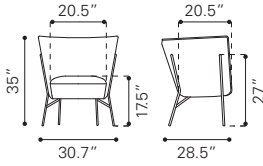

► **Assange Occasional Chair**

98087 Coffee & Beige

Leatherette, Polyblend & Steel