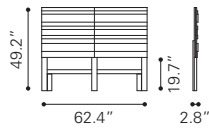

► **Cavin Headboard Queen**

100884 Old Gray

Rubber Wood Veneer,
MDF & MDF