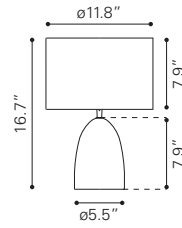

◀ **Vigor Table Lamp**

50500 Beige & Concrete Gray

Fabric & Concrete & Metal
E26 A19 1x MAX.60W

UL LISTED, STARTER BULB NOT INCLUDED
RECOMMEND LED BULB: P50027 x1