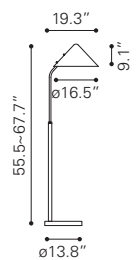

◀ **Pike Floor Lamp**

56081 Black

Steel & Marble
E26 A19 1x MAX.100W

UL LISTED, STARTER BULB NOT INCLUDED
RECOMMEND LED BULB: P50028 x1