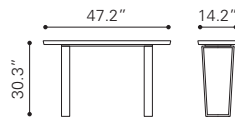

◀ **Atlas Console Table**

100654 Stone & Gold
100709 Brushed Stainless Steel

*Faux Marble &
Brass Plated Steel (100654) /
Brushed Stainless Steel (100709)*