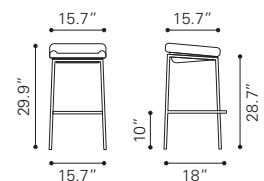

◀ Lids Barstool

300032 Green
300033 Dark Gray

*Polyblend & Brushed
Stainless Steel*