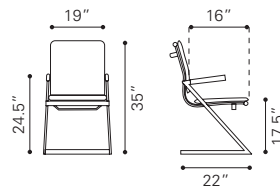

◀ **Saints Desk**

100147 Walnut & White
MDF & Metal, Rubber Wood

▲ **Linea Desk**

199054 Walnut
Rubber Wood & MDF with Veneer

▲ **Zane Desk**

100986 Dark Walnut

Wood Veneer &
MDF, Rubber Wood

► **Graham Desk**