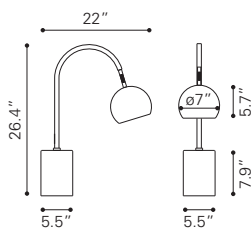

▶ **Run Table Lamp**

50300 Chrome

Metal & Marble

E12 G45 1x MAX. 40W

UL LISTED, STARTER BULB NOT INCLUDED
RECOMMEND LED BULB: P50018 x1