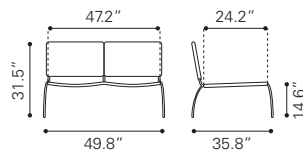

▲ **Beckett Loveseat**

703911 Espresso
703910 Light Gray

PVC & Steel