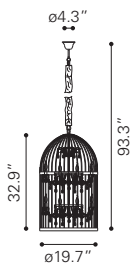

▲ **Canary Ceiling Lamp**

98240 Black

Glass Crystal & Metal
E12 Type BA 12x MAX.25W
UL LISTED, STARTER BULB NOT INCLUDED
RECOMMEND LED BULB: P50020 x12