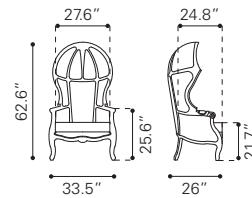

▲ **Ellis Occasional Chair**

- 98384 Beige
- 98385 Brown

*Polyester Linen (98384) /
Leatherette (98385) & Fir Wood*