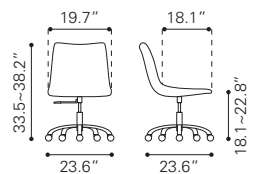

▲ **Coco Office Chair**

100813 Ivory

Sherpa Faux Fur & Metal