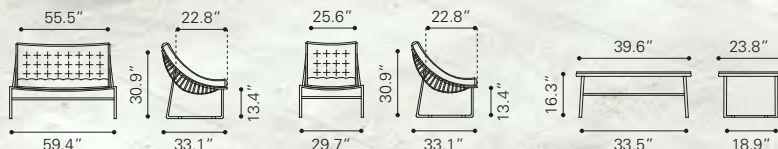

▼ **Ingonish Beach Coffee Table**

703531 Gray
Tempered Glass & Aluminum Frame