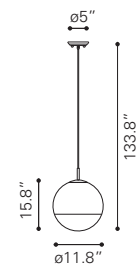

◀ **Kinetic Ceiling Lamp**

50104 Chrome

Glass & Chrome

E26 A19 1x MAX.60W

UL LISTED, STARTER BULB NOT INCLUDED

RECOMMEND LED BULB: P50023 x1

▲ Decadence Ceiling Lamp

50081 Clear