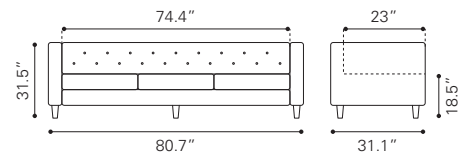

▲ **Grant Sofa**

101192 Light Gray
101207 Teal

Polyester & Poplar Wood