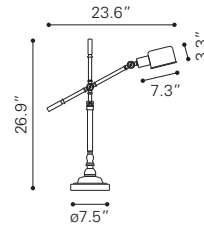

◀ **Turn Table Lamp**

50312 Black Sand Granite

Metal

E26 A19 1x MAX. 40W

UL LISTED, STARTER BULB NOT INCLUDED

RECOMMEND LED BULB: P50026 x1