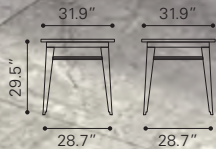

▼ **Titus Rectangular Dining Table**
109127 Rustic Wood
Bamboo & Steel

▲ **Titus Dining Table**

109124 Rustic Wood
Bamboo & Steel

▲ **Olympia Dining Table**

109125 Gunmetal
Steel

▼ **Renmen Dining Table**

100086 Walnut