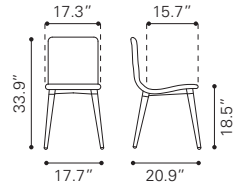

▼ **Jericho Dining Chair**

100274 Gray

100275 Purple

Polyblend & Powder Coated Metal, Solid Wood