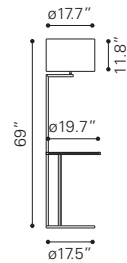

▲ **Swift Floor Lamp**

50313 White & Black

Fabric & Metal

E26 A19 1x MAX.60W

UL LISTED, STARTER BULB NOT INCLUDED

RECOMMEND LED BULB: P50027 x1