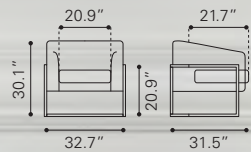

▲ **Debonair Arm Chair** ▶

101148 Pink Velvet
101149 Green Velvet

Velvet & Metal

▲ **Lyric Occasional Chair**

101151 Pink Velvet
101152 Green Velvet
101153 Blue Velvet

Velvet & Painted Metal