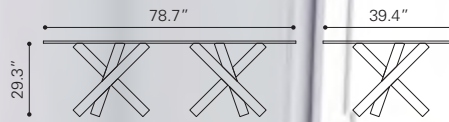

▲ **Stant Rectangular Dining Table**

100351 Chrome

Tempered Glass & Stainless Steel

▼ **Rize Dining Table**

100349 Chrome

Tempered Glass & Stainless Steel