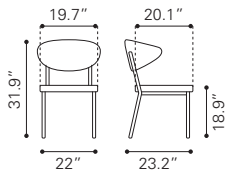

▲ **Pontus Dining Chair**

100764 Charcoal Gray
Poly Linen & Painted Steel