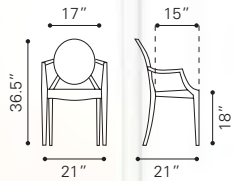

▲ **Anime Dining Chair**

106102 White
106104 Transparent
Polycarbonate

▼ **Eclipse Dining Chair**

100553 Gold
100550 Stainless Steel
Polished Stainless Steel