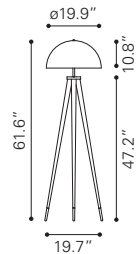

▲ **Mascot Floor Lamp**

56088 Brass & Black

Steel
E26 A19 2x MAX.60W

UL LISTED, STARTER BULB NOT INCLUDED
RECOMMEND LED BULB: P50027 x2