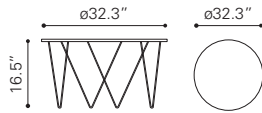

▶ **Macho Coffee Table**

404070 Walnut

Wood Veneer &
Chromed Steel