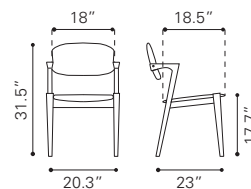

Linen Polyblend & Rubber Wood

▼ **Regents Dining Chair**
 100982 Walnut & Light Gray
 Poly Linen & MDF, Rubber Wood

▲ **Midtown Dining Chair**
 100111 Dove Gray
 Polyester & Rubber Wood

► **Audrey Dining Chair**