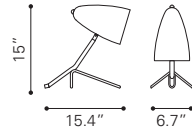

◀ **Jamison Table Lamp**

56082 Matt Black

Steel
E12 G50 1x MAX.40W
UL LISTED, STARTER BULB INCLUDED
RECOMMEND LED BULB: P50018 x1