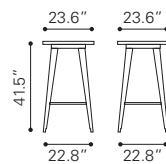

◀ **Olympia Bar Table**

601189 Gunmetal

Steel