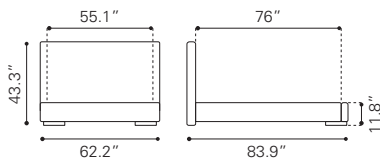

▶ **Amelie Full Size Bed**

- 800101 Black
- 800102 White
- 800100 Gray

Leatherette & Plywood, MDF

* Shown in Full Size in Gray