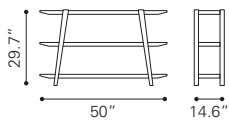

▶ **Graham Console Table**

101058 Walnut

Mini Veneer & MDF,
Rubber Wood