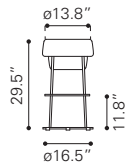

▼ **Pop Barstool**
100196 Natural & Distressed
Leatherette & Painted Steel