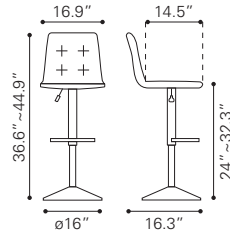

◀ **Oxygen Bar Chair**

- 301350 Black
- 301351 White
- 301352 Espresso
- 301354 Gray

Leatherette & Chromed Steel