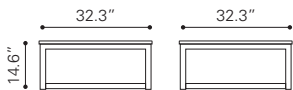

▲ **Civic Center Square Coffee Table**

98122 Distressed Natural
Fir Plywood & Metal