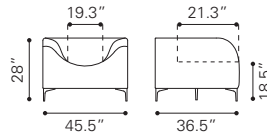

▼ **Providence Arm Chair**

900279 Neon Blue Velvet
900281 Gray Velvet
Velvet & Chromed Steel

▼ **Providence Sofa**

900282 Neon Blue Velvet
900280 Gray Velvet
Velvet & Chromed Steel

▼ **Providence Arm Chair**

900270 Black
900271 White
900276 Silver
Leatherette & Chromed Steel