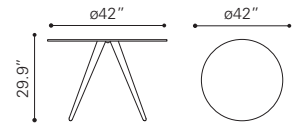

◀ **Grapeland Heights Dining Table**

100094 Walnut & Black

Wood Veneer, MDF & Rubber Wood