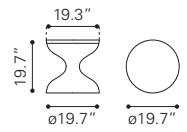

▼ **Rose Side Table**

- 101033 White
- 101034 Red
- 101035 Gold

Tempered Glass & Steel