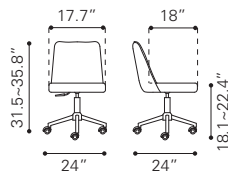

◀ **Season Office Chair**

100234 Orange & Beige

Polyblend, Leatherette
& Chromed Steel