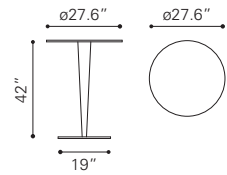

▲ **Kool Bar Table**

601173 Chrome

Tempered Glass & Chromed Steel