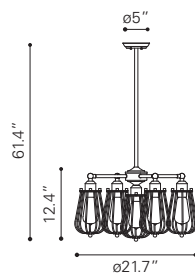

► **Porirua Ceiling Lamp**

98424 Distressed Black

Metal
E26 ST64 5x MAX.25W
UL LISTED, STARTER BULB NOT INCLUDED
RECOMMEND LED BULB: P50021 x5