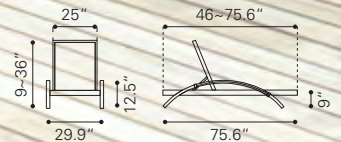

▲ **Majorca Daybed**

703603 Brown & Beige
 Polyethylene, Sunproof Fabric
 & Aluminum Frame

▲ **Sun Beach Chaise Lounge**
 703586 White
Mesh & Powder Coated Aluminum

▼ **Metropolitan Chaise Lounge**
 703187 Brushed Aluminum
Faux Wood, Mesh & Brushed Aluminum