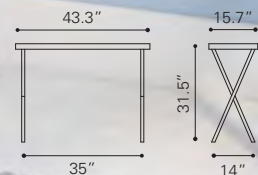

▼ **Renmen Side Table**

100089 Walnut

Wood Veneer, MDF & Brushed Stainless Steel

▲ **Renmen TV Stand**

100558 Walnut

Wood Veneer, MDF & Brushed Stainless Steel

▲ **Renmen Coffee Table**

100087 Walnut

Wood Veneer, MDF & Brushed Stainless Steel

▲ **Renmen Console Table**

100088 Walnut

Wood Veneer, MDF & Brushed Stainless Steel