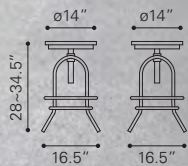

▲ **Crete Barstool**
100441 Burgundy & Antique Black
Leatherette & Plywood, Metal