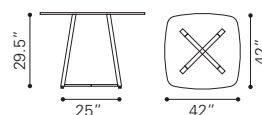

▼ **Lemon Drop Dining Table**

102195 Chrome
Tempered Glass & Chromed Steel