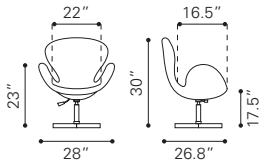

► **Pori Occasional Chair**

500309 Carnelian Red
500310 Iron Gray
500311 Island Blue
500312 Pistachio Green
Polyblend & Steel

* Shown in Pistachio Green, Carnelian Red, and Island Blue