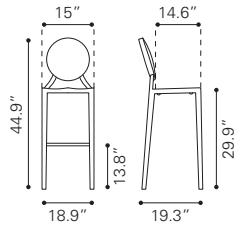

▲ **Eclipse Bar Chair**

100552 Stainless Steel

100554 Gold

Polished Stainless Steel