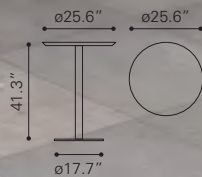

100953 Walnut

Wood Veneer &
MDF, Rubber Wood

▼ **Malmö Bar Table**

100052 Walnut

Wood Veneer, MDF &
Chromed Steel

▲ **Bergen Bar Table**

100053 Walnut

Wood Veneer, MDF
& Chromed Steel