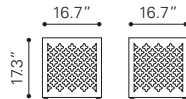

▲ **Kihei Stool**

401181 Stainless Steel

Stainless Steel

▲ **Kailua Stool**

401182 Stainless Steel

Stainless Steel

◀ **Carlisle Accent Table**

405004 Aluminium