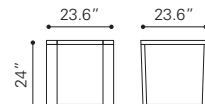

▲ **Skyline End Table**

100779 Gray

*Knotty Oak Veneer
& Rubber Wood*