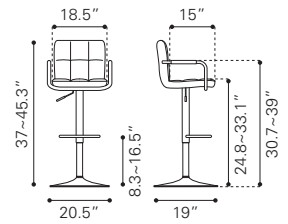

▼ **Henna Bar Chair**

100612 Black

100613 White

Leatherette & Chromed Steel