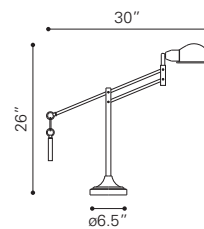

◀ **Skip Table Lamp**

50310 Black Sand Granite

Metal

E26 A19 1x MAX. 40W

UL LISTED, STARTER BULB NOT INCLUDED

RECOMMEND LED BULB: P50026 x1