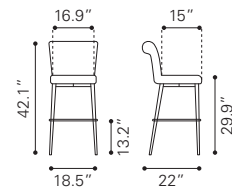

◀ **Niles Bar Chair**

101144 Blue Velvet
101145 White

Velvet (101144) / Leatherette (101145)
& Painted Metal