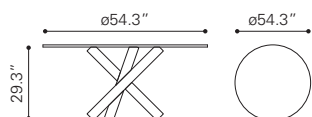

▲ **Stant Round Dining Table**

100352 Chrome
Tempered Glass & Stainless Steel