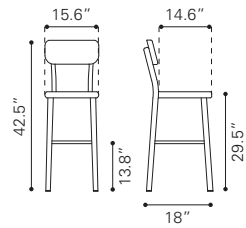

▲ **Elio Counter Chair**
106121 Gunmetal
Steel