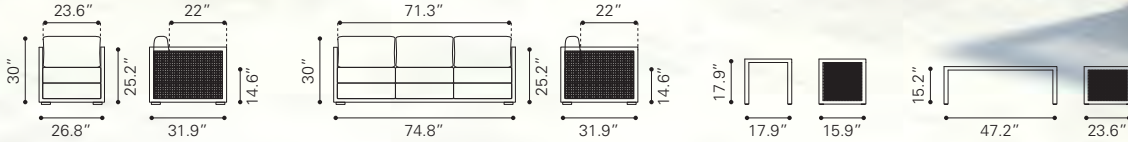

▲ **Coronado Arm Chair**
703822 Cocoa & Light Gray
Sunproof Fabric, Synthetic Weave & Aluminum Frame

▲ **Coronado Sofa**
703823 Cocoa & Light Gray
Sunproof Fabric, Synthetic Weave & Aluminum Frame

▲ **Coronado End Table**
703824 Cocoa
Tempered Glass, Synthetic Weave & Aluminum Frame

▲ **Coronado Coffee Table**
703825 Cocoa
Tempered Glass, Synthetic Weave & Aluminum Frame