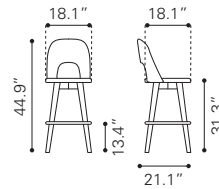

▲ **Anton Barstool**

- 101019 Walnut & Dark Gray
- 101020 Walnut & Light Gray

Poly Blend, Wood Veneer & MDF, Rubber Wood