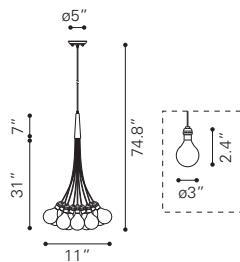

▲ Bosonic Ceiling Lamp

50036 Black

Black Phenolic & Chrome

E26 G80 10x MAX.25W

UL LISTED, STARTER BULB NOT INCLUDED

RECOMMEND LED BULB: P50032 x10