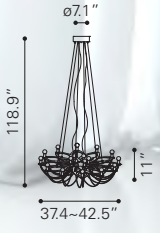

► **Scala Ceiling Lamp**

56069 White

Metal
E12 G50 18x MAX.25W
UL LISTED, STARTER BULB INCLUDED
RECOMMEND LED BULB: P50018 x18