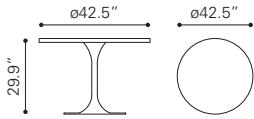

► **Scotts Bluff Dining Table**
100438 Distressed Natural
Fir Plywood & Metal

▼ **Raven Round Dining Table**
100965 Old Gray
Rubber Wood Veneer & MDF, Rubber Wood