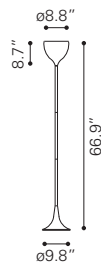

◀ **Vortex Floor Lamp**

50074 Black
50192 White

Fabric & Painted Metal & Marble
E26 A19 1x MAX.100W
UL LISTED, STARTER BULB NOT INCLUDED
RECOMMEND LED BULB: P50024 x1

▶ **Derecho Floor Lamp**

50155 Red

Fabric & Painted Metal
E26 A19 1x MAX.100W
UL LISTED, STARTER BULB NOT INCLUDED
RECOMMEND LED BULB: P50028 x1