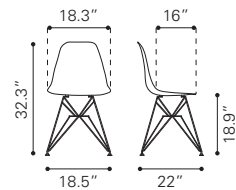

Leatherette

◀ **Pizzaro Dining Chair**
102113 Multicolor
Polyblend & Polycarbonate

▶ **Sappy Dining Chair**
100510 Houndstooth
Polyester Linen & Beech Wood, Metal

▲ **Zip Dining Chair**

100322 White

Polypropylene & Chromed Steel