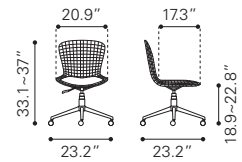

◀ **Wire Office Chair**

100948
Chrome with White Cushion
Leatherette & Chromed Steel