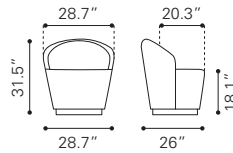

◀ **Zoey Arm Chair**

- 101197 Green Velvet
 - 101198 Gray Velvet
 - 101212 Pink Velvet
- Velvet & Poplar Wood*

▶ **Slate Chair**

- 100636 Black & Gold
- Leatherette & Stainless Steel*

◀ Sunk Chair
 100642 Black
 Leatherette & Stainless Steel