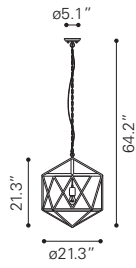

◀ **Sapphire Ceiling Lamp Large**

98238 Rust

Metal
 E26 T45 20x MAX. 25W
 UL LISTED, STARTER BULB NOT INCLUDED
 RECOMMEND LED BULB: P50035 x20

▼ **Amethyst Ceiling Lamp Small**

98241 Rust

Metal
E26 ST64 1x MAX.40W
UL LISTED, STARTER BULB NOT INCLUDED
RECOMMEND LED BULB: P50022 x1