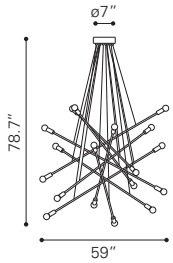

► **Belief Ceiling Lamp**

50216 Chrome

Metal

E12 G45 18x MAX.25W

UL LISTED, STARTER BULB NOT INCLUDED

RECOMMEND LED BULB: P50019 x18