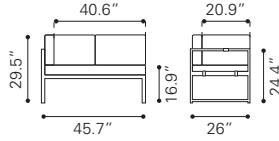

▼ **Golden Beach Chaise LHF**

703812 White & Taupe
Sunproof Fabric & Powder
Coated Aluminum