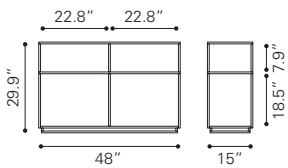

100752 Distressed Black

Tempered Glass, Mirror & Steel

▼ **Brooklyn Console Table**

100664 Grey Oak & Antique Brass
Ash Veneer, MDF & Metal

▲ **Sister Coffee Table**

100150 Walnut & Black
Walnut Veneer & MDF, Metal