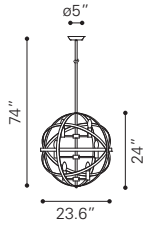

► **Penta Ceiling Lamp**

56022 Gold
Painted Metal
E12 Type BA 4x MAX.25W
UL LISTED, STARTER BULB NOT INCLUDED
RECOMMEND LED BULB: P50015 x4

▼ **Aston Ceiling Lamp**

56068 Satin Nickel
Metal
E12 Type B 6x MAX.40W
UL LISTED, STARTER BULB INCLUDED
RECOMMEND LED BULB: P50015 x6

► **Cascade Ceiling Lamp**

50030 Clear
Glass & Chrome
E26 A19 3x MAX.60W
UL LISTED, STARTER BULB NOT INCLUDED
RECOMMEND LED BULB: P50023 x3