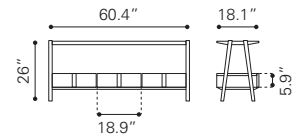

◀ **Graham Media Console Table**

101056 Walnut

Mini Veneer & MDF,
Plywood, Rubber Wood