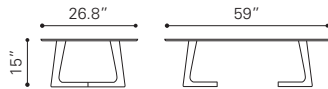

▼ **Design District Console Table**

100093 Walnut
Wood Veneer, MDF & Rubber Wood

► **Park West Side Table**

100098 Walnut
Wood Veneer, MDF
& Rubber Wood

► **Park West Coffee Table**

100097 Walnut
Wood Veneer, MDF
& Rubber Wood