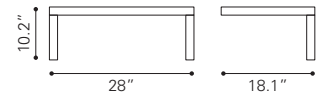

◀ **Santorini Side Table** ▼

703896 White
703901 Dark Gray

Polyresin, Powder Coated Aluminum