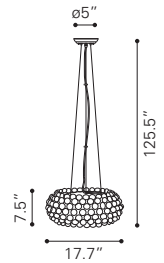

▲ **Stellar Ceiling Lamp**

50026 Clear
Acrylic & Chrome
R7S HALOGEN 1x MAX.200W
UL LISTED, STARTER BULB INCLUDED