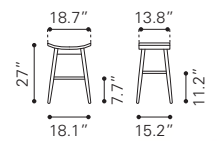

◀ **Trinity Counter Stool**

100952 Walnut

Wood Veneer & Rubber Wood