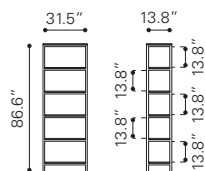

▶ **Mission Bay Tall
6 Level Shelf**

98143 Distressed Natural
Fir Plywood & Metal