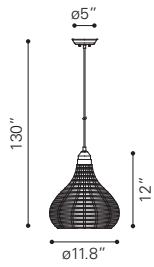

► **Nezz Ceiling Lamp**

56016 Natural
Synthetic Woven & Painted Metal
E26 A19 1x MAX.60W
UL LISTED, STARTER BULB NOT INCLUDED
RECOMMEND LED BULB: P50027 x1