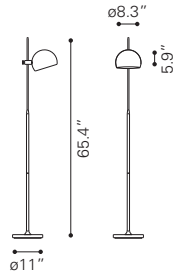

► **Astro Floor Lamp**

50012 Frosted Glass

Frosted Glass & Chrome
E26 A19 1x MAX.60W

UL LISTED, STARTER BULB NOT INCLUDED
RECOMMEND LED BULB: P50023 x1

◀ **Shuttle Floor Lamp**

56007 Chrome

Metal
E12 G45 3x MAX.40W

UL LISTED, STARTER BULB NOT INCLUDED
RECOMMEND LED BULB: P50018 x3