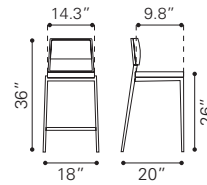

▼ **Dolemite Counter Chair**

300188 Black
300189 White

Leatherette & Brushed Stainless Steel