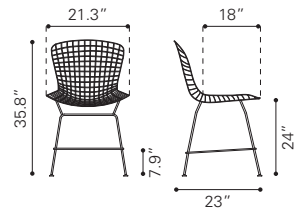

▲ **Zip Counter Chair**

100582 White
Polypropylene & Chromed Steel

▲ **Zip Bar Chair**

100323 White
Polypropylene & Chromed Steel

◀ **Wire Bar Chair**

100362 Rose Gold
188015 Chrome

Chromed Steel

▼ **Wire Counter Chair**