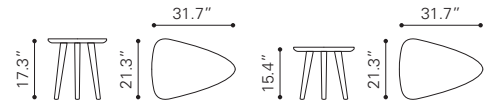

◀ **Koah Nesting Tables**

100671 Walnut
Walnut Veneer, MDF & Rubber Wood