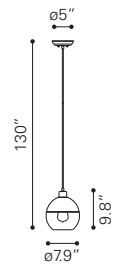

◀ Trente Ceiling Lamp

50315 Satin & Amber

Glass & Metal

E26 ST64 1x MAX.25W

UL LISTED, STARTER BULB NOT INCLUDED

RECOMMEND LED BULB: P50021 x1

▲ Vente Ceiling Lamp

50314 Satin & Amber