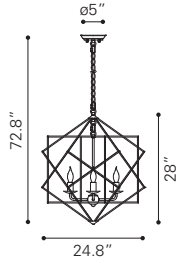

► **Penta Ceiling Lamp**

56022 Gold
Painted Metal
E12 Type BA 4x MAX.25W
UL LISTED, STARTER BULB NOT INCLUDED
RECOMMEND LED BULB: P50015 x4