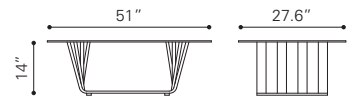

▲ **Fan Coffee Table**

100326 Chrome
Tempered Glass &
Stainless Steel