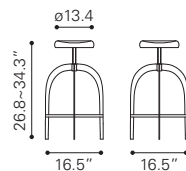

◀ **Aristotle Barstool**
98186 Antique Black
Powder Coating & Metal