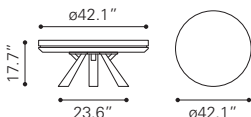

▲ **Beaumont Rectangular Coffee Table**
100746 Sun Drenched Acacia
Acacia Veneer, MDF & Solid Acacia Wood

▲ **Beaumont End Table**
100748 Sun Drenched Acacia
Acacia Veneer, MDF & Solid Acacia Wood