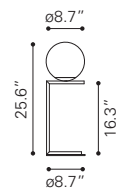

◀ **Belair Table Lamp**

56074 Brass

Steel

E12 G50 1x MAX.25W

UL LISTED, STARTER BULB INCLUDED

RECOMMEND LED BULB: P50018 x1