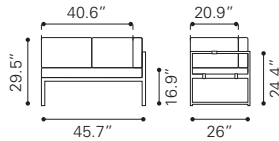

▼ **Golden Beach Chaise RHF**

703813 White & Taupe
Sunproof Fabric & Powder
Coated Aluminum