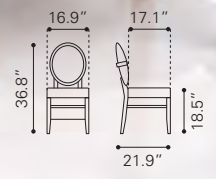

▲ **Midtown Dining Chair**
100111 Dove Gray
Polyester & Rubber Wood