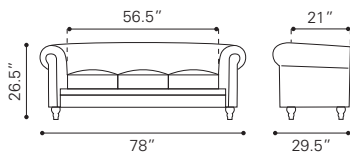

▲ Aristocrat Sofa

900112 Silver

Leatherette & Wood