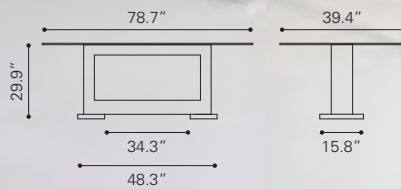

▲ **House Dining Table**

100252 White

Tempered Glass & Powder Coated Metal

▲ **Oasis Dining Table**

100288 Walnut

*Tempered Glass & Walnut Veneer
MDF, Polished
Stainless Steel*