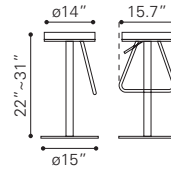

◀ **Soda Barstool**

- 300250 Black
- 300251 White

Leatherette & Brushed Stainless Steel