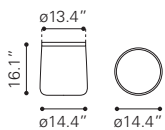

▲ **Gilbert Side Table**

101030 White
101031 Red
101032 Gold

Steel