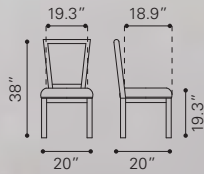

▼ **Market Dining Chair**
98379 Brown & Beige
*Leatherette, Polyester
Linen & Oak Wood*