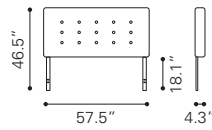

▶ **Modernity Headboard (Full)**

100570 Gray
Polyester & Rubber Wood