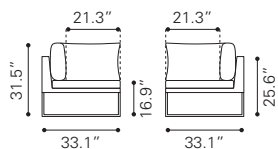

▲ **Malibu Side Table**

703837 Espresso

Tempered Glass, Synthetic Weave & Aluminum Frame