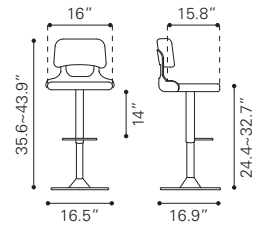

◀ **Lynx Bar Chair**

100317 Black

*Plywood, Leatherette
& Chromed Steel*