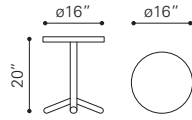

► **Derby Accent Table**

405001 Brass

Matt Brass Plating & Mild Steel, Aluminium