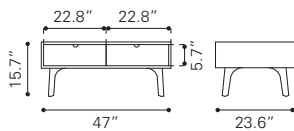

▲ **Saints Side Table**

100146 Walnut & White
MDF & Metal, Rubber Wood

▲ **Padre Coffee Table**

100148 Walnut & White
MDF & Rubber Wood

▲ **Padre Side Table**

100149 Walnut & White
MDF & Rubber Wood

◀ **Liberty City Console Table**