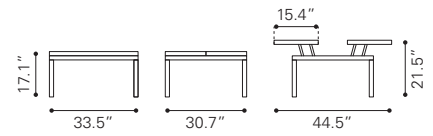

◀ **Santorini Lift-Top Coffee Table** ▼

703893 White
703898 Dark Gray

Polyresin, Powder Coated Aluminum