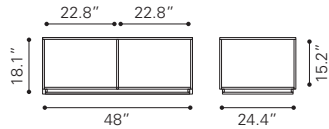

▲ **Kure End Table**

100754 Distressed Black

Tempered Glass,
Mirror & Steel