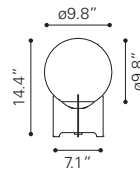

◀ **Pearl Table Lamp**

56049 White & Brushed Brass

Frosted Glass & Metal
E26 A19 1x MAX.40W
UL LISTED, STARTER BULB NOT INCLUDED
RECOMMEND LED BULB: P50026 x1