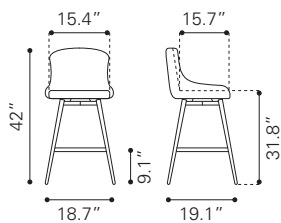

▲ **Fashion Counter Chair**

100646 Stone Gray
100647 White

Recycled Leather & Metal

► **Dresden Bar Chair**

100758 Black

Leatherette & Painted Steel