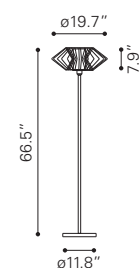

◀ **Tumble Floor Lamp**

56011 Rust

Frosted Glass, Metal & Marble
E26 A19 1x MAX.60W
UL LISTED, STARTER BULB NOT INCLUDED
RECOMMEND LED BULB: P50027 x1