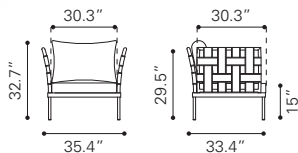

LOVESEAT

Comprised of:

- 703596 Arm Side/Backrest x4
- 703598 Back Cushion..... x2
- 703597 Seat Cushion x2
- 703577 Double Base x1

ON TOP STACK

Outdoor Lounge

► **Latter Small Floor Lamp**

56038 Natural

Glass & Teak Wood