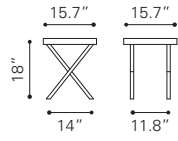

▼ **Renmen Side Table**

100089 Walnut

Wood Veneer, MDF & Brushed Stainless Steel

▲ **Renmen TV Stand**

100558 Walnut

Wood Veneer, MDF & Brushed Stainless Steel

▲ **Renmen Coffee Table**

100087 Walnut

Wood Veneer, MDF & Brushed Stainless Steel

▲ **Renmen Console Table**

100088 Walnut

Wood Veneer, MDF & Brushed Stainless Steel