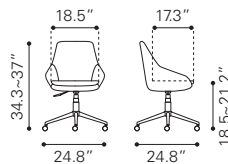

◀ **Powell Office Chair** ▲

100961 Blue

100962 Gray

Poly Linen (100961) /
Leatherette (100962) &
Black Painted Steel Base