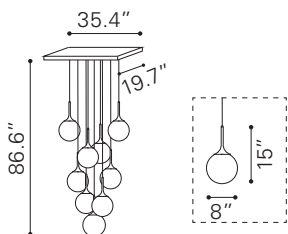

► **Epsilon Ceiling Lamp**
50088 White
Frosted Glass & Metal
E26 A19 9x MAX.25W
UL LISTED, STARTER BULB NOT INCLUDED
RECOMMEND LED BULB: P50025 x9