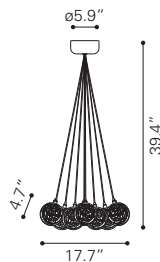

UL LISTED, STARTER BULB NOT INCLUDED

RECOMMEND LED BULB: P50032 x10

◀ Cosmos Ceiling Lamp

50100 Clear

Glass & Chrome

G4 HALOGEN 12x MAX.10W

UL LISTED, STARTER BULB INCLUDED

▼ **Odense Ceiling Lamp**