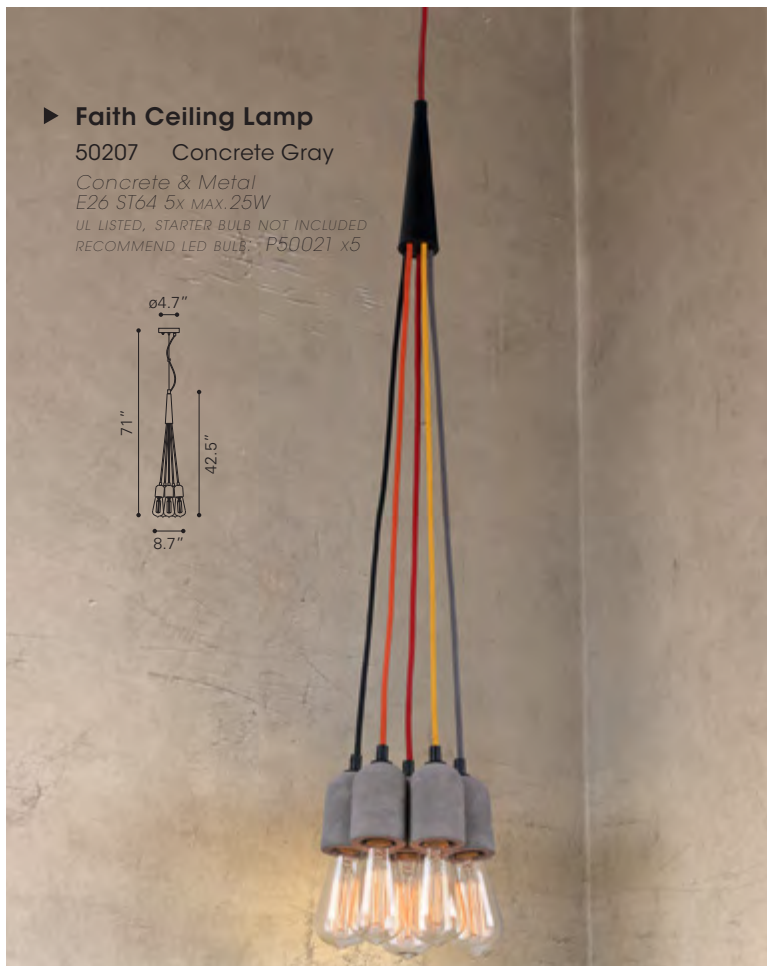

► **Faith Ceiling Lamp**

50207 Concrete Gray

Concrete & Metal
E26 ST64 5x MAX.25W
UL LISTED, STARTER BULB NOT INCLUDED
RECOMMEND LED BULB: P50021 x5