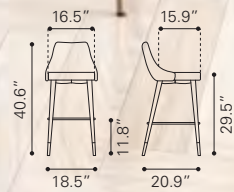

▲ **Piccolo Bar Chair**

1. 101096 Pink Velvet
   - 101097 Gray Velvet
   - 101098 Green Velvet
   - 101099 Yellow Velvet
2. *Velvet & Stainless Steel*