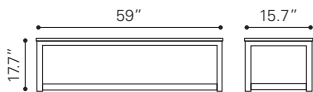

▶ **Civic Center Bench**

98124 Distressed Natural
Fir Plywood & Metal