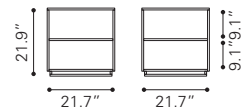

▲ **Kure Coffee Table**

100753 Distressed Black

Tempered Glass,
Mirror & Steel

▲ **Kure End Table**

100754 Distressed Black

Tempered Glass,
Mirror & Steel

► **Kure Console Table**

100752 Distressed Black

Tempered Glass, Mirror & Steel