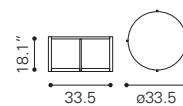

◀ **Hastings Coffee Table**

101073 Rust & Matt Black

Tempered Glass & Steel