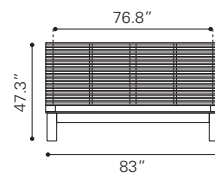

▲ **Linea King Bed**

100574 Walnut

Rubber Wood & MDF with Veneer