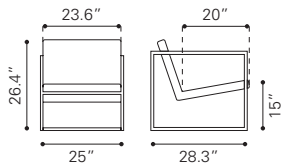

◀ **Zoey Arm Chair**

- 101197 Green Velvet
 - 101198 Gray Velvet
 - 101212 Pink Velvet
- Velvet & Poplar Wood*

▶ **Slate Chair**

- 100636 Black & Gold
- Leatherette & Stainless Steel*

◀ Sunk Chair
 100642 Black
 Leatherette & Stainless Steel