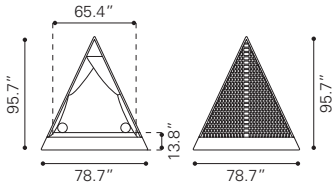

*Synthetic Weave,
Sunproof Fabric &
Aluminum Frame*

► **Albany Set of 2
Curtains Only**

100881 Light Gray
Sunproof Fabric

▲ **Martinique Beach Daybed**

703632 Brown & Beige

*Polyethylene, Sunproof Fabric
& Aluminum Frame*