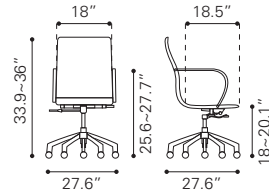

▲ **Glider High Back Office Chair**

- 100371 Black
- 100372 White
- 100373 Taupe
- 100834 Gray

Leatherette & Chromed Steel, Brushed Aluminum

▼ **Glider Low Back Office Chair**

- 100374 Black
- 100375 White
- 100376 Taupe
- 100835 Gray

Leatherette & Chromed Steel, Brushed Aluminum

◀ **Ithaca Office Chair**

- 100770 Vintage Brown

Leatherette & Aluminium