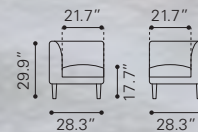

▲ **Raven Corner Chair** ▼

101139 Blue

Velvet & Stainless Steel,
Pinewood, Plywood & MDF