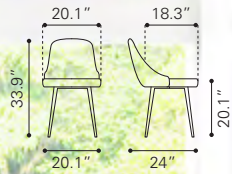

▼ **Merritt Dining Chair**

- 100840 Green Velvet
- 100856 Black Velvet

Velvet & Steel

◀ **Merritt Dining Chair**

- 101079 Navy Velvet
- 101080 Pink Velvet
- 101081 Gray Velvet

Velvet & Steel

▼ **Piccolo Dining Chair**