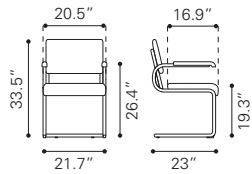

◀ **Honoria Arm Chair**
101146 Blue Velvet
101147 White
Velvet (101146) / Leatherette (101147) & Painted Metal

▼ **Smart Dining Chair** ►

100505 Vintage Espresso
100842 Distressed White

Leatherette & Steel