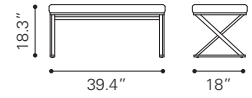

◀ **Allegiance Bench**

100193 Beige Velvet

Velvet & Polished Stainless Steel