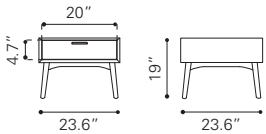

▼ **Design District Side Table**

100092 Walnut
Wood Veneer, MDF & Rubber Wood