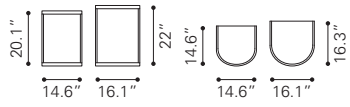

► **Stanton Nesting End Tables**

100997 Black, Stone & Antique Brass
Faux Marble & Steel

◀ **Stanton Coffee Table**

100996 Black Stone & Antique Brass
Faux Marble & Steel