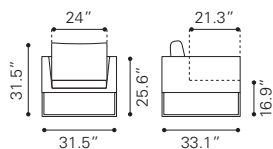

▲ **Malibu Side Table**

703837 Espresso

Tempered Glass, Synthetic Weave & Aluminum Frame