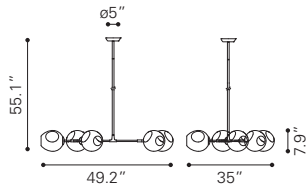

UL LISTED, STARTER BULB NOT INCLUDED

RECOMMEND LED BULB: P50032 x10

◀ Cosmos Ceiling Lamp

50100 Clear

Glass & Chrome

G4 HALOGEN 12x MAX.10W

UL LISTED, STARTER BULB INCLUDED

▼ **Odense Ceiling Lamp**