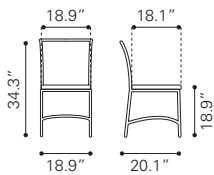

▲ **Santa Cruz Dining Chair**

703818 Terra Brown

Synthetic Weave, Sunproof Fabric & Aluminum Frame