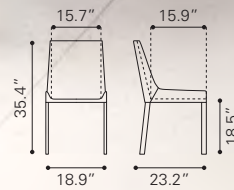

▼ **Moor Dining Chair**

100277 Beige
100278 Dark Gray

*Leatherette & Powder
Coated Metal, Solid Wood*