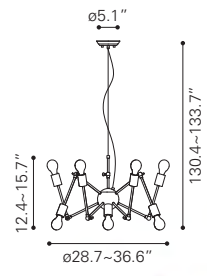

► **Sleet Ceiling Lamp**

50142 White

Painted Metal
E26 A19 12x MAX.25W
UL LISTED, STARTER BULB NOT INCLUDED
RECOMMEND LED BULB: P50025 x12