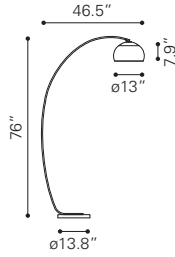

► **Brentwood Floor Lamp**

56085 Brown

Steel

E26 A19 1x MAX.100W

UL LISTED, STARTER BULB NOT INCLUDED

RECOMMEND LED BULB: P50028 x1