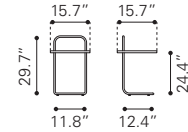

◀ **Kensington Wireless Charging Side Table**

101038 White & Chrome

Marble Veneer Oak Wood & Steel

COMPATIBLE WITH Qi-ENABLED DEVICES

INPUT: DC5V / 1.5~2A. OUTPUT: MAX 10W