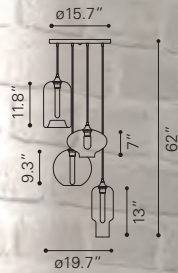

UL LISTED, STARTER BULB INCLUDED

▲ **Lambie Ceiling Lamp**

98425 Rust & Amber

Glass & Metal
E26 T30x220 / T45 41333x MAX.25W

UL LISTED, STARTER BULB NOT INCLUDED
RECOMMEND LED BULB: P50036 x3 + P50037 x1

▲ **Bismite Ceiling Lamp**