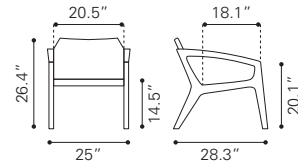

◀ **Perth Occasional Chair**

100784 Chestnut

Acacia Wood & Plywood