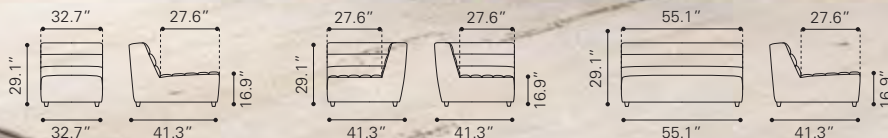

► **Singular Arm Chair**

900160 Black
900161 White
900162 Terracotta
Leatherette & Chromed Steel

► **Singular Sofa**

900166 Black
900167 White
900168 Terracotta
Leatherette & Chromed Steel

▼ **Soho Single Chair**

100634 Vintage Black
Leatherette & Wood

▼ **Soho Corner Chair**

100633 Vintage Black
Leatherette & Wood

▼ **Soho Loveseat**

100632 Vintage Black
Leatherette & Wood