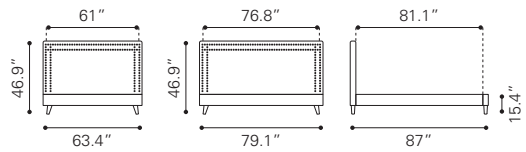

▲ Renaissance Queen Bed

100571 Dove Gray
Polyester & Rubber Wood

▲ Renaissance King Bed

100572 Dove Gray
Polyester & Rubber Wood