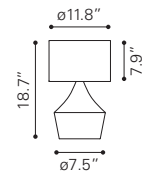

▲ **Kelly Table Lamp**

56073 White & Brown

Polyblend & Steel
E26 A19 1x MAX.60W
UL LISTED, STARTER BULB NOT INCLUDED
RECOMMEND LED BULB: P50027 X1