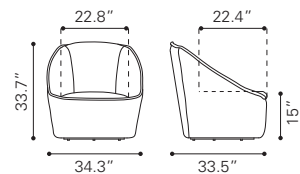

◀ **Pug Swivel Chair**

100251 Quilted Aquamarine
Velvet & Metal