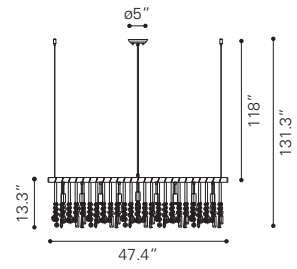

▲ **Shooting Stars Ceiling Lamp**

50029 Chrome

Crystal & Chrome
E12 Type B 9x MAX.25W
UL LISTED, STARTER BULB NOT INCLUDED
RECOMMEND LED BULB: P50013 x9