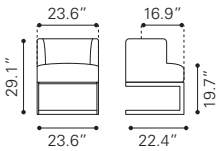

► **Artist Occasional Chair**

101169 Pink Velvet
*Velvet & Stainless Steel,
Pinewood, Plywood & MDF*