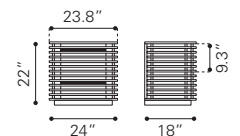

▲ **Linea End Table**

100577 Walnut

Rubber Wood & MDF with Veneer