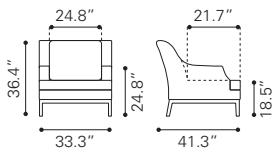

▲ **Ojai Arm Chair**

100788 Champagne White
Sunproof Fabric & Aluminum

▲ **Ojai Ottoman**

100789 Champagne White
Sunproof Fabric & Aluminum