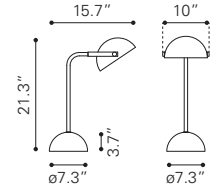

◀ **Irving Table Lamp**

56076 Black
Steel & Marble
E12 G50 1x MAX.40W
UL LISTED, STARTER BULB INCLUDED
RECOMMEND LED BULB: P50018 x1