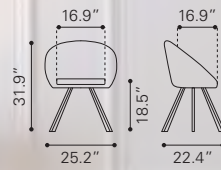

◀ **Barisic Dining Chair**

101077 Gray
101078 Espresso
Leatherette & Steel