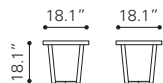

▲ **Brooklyn Side Table**

100663
Grey Oak & Antique Brass
Ash Veneer, MDF & Metal