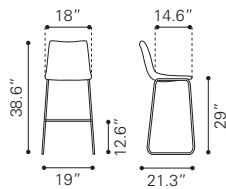

▶ **Smart Bar Chair**
100507 Vintage Espresso
100844 Distressed White
Leatherette & Steel