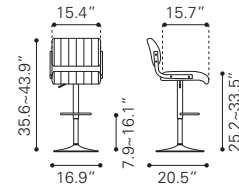

▶ **Willful Bar Chair**
 100604 Black
 100605 Brown
 100606 White
Leatherette & Chromed Steel

◀ **Juice Bar Chair**

100598 Black

Leatherette & Chromed Steel

◀ **Formula Bar Chair**

300216 Black

300217 White