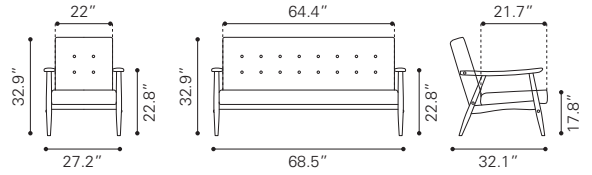

▲ Rocky Sofa

- 100531 Black
- 100532 White
- 100533 Putty

Leatherette (100531/100532) /
Polyester (100533)
& Rubber Wood