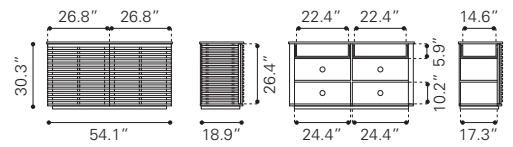

◀ **Linea Credenza**

199051 Walnut

Rubber Wood & MDF with Veneer