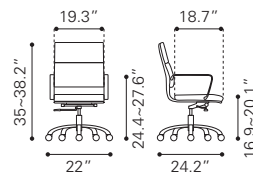

◀ **Ithaca Office Chair**

- 100770 Vintage Brown

Leatherette & Aluminium