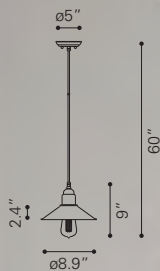

▼ **Amarillite Ceiling Lamp**

98257 Black & Copper

Metal
E26 ST64 1x MAX.40W
UL LISTED, STARTER BULB NOT INCLUDED
RECOMMEND LED BULB: P50022 x1