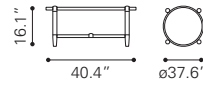

◀ **Existential Coffee Table**

100699 Gold

Tempered Glass,
Polycarbonate & Stainless Steel