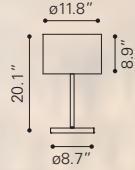

▼ **Jena Table Lamp**

56056 Chrome

Crystal & Metal

E26 A19 1x MAX.60W

UL LISTED, STARTER BULB NOT INCLUDED

RECOMMEND LED BULB: P50024 x1