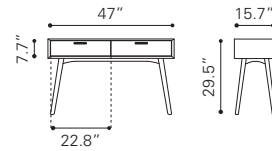

◀ **Liberty City Console Table**

100096 Walnut & Black
Wood Veneer, MDF & Rubber Wood