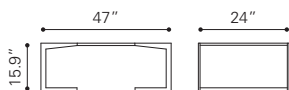

100752 Distressed Black

Tempered Glass, Mirror & Steel

▼ **Brooklyn Console Table**

100664 Grey Oak & Antique Brass
Ash Veneer, MDF & Metal

▲ **Sister Coffee Table**

100150 Walnut & Black
Walnut Veneer & MDF, Metal