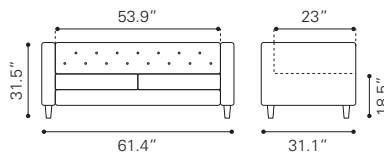

101203 Blue

Polyester & Poplar Wood

▲ **Grant Arm Chair**

101190 Light Gray
101205 Teal

Polyester & Poplar Wood

▲ **Grant Loveseat**

101191 Light Gray
101206 Teal

Polyester & Poplar Wood