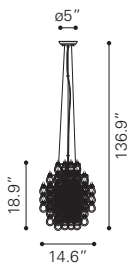

▼ **Aston Ceiling Lamp**

56068 Satin Nickel
Metal
E12 Type B 6x MAX.40W
UL LISTED, STARTER BULB INCLUDED
RECOMMEND LED BULB: P50015 x6