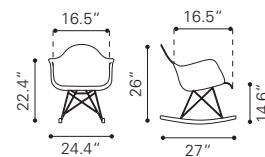

◀ **Rocket Occasional Chair**

110020 White
Polypropylene, Wood
& Chromed Steel