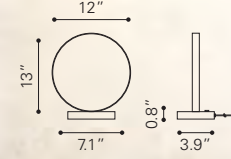

▼ **Pulsar Table Lamp**

50007 Chrome

Chrome
E12 G45 18x MAX.25W
UL LISTED, STARTER BULB NOT INCLUDED
RECOMMEND LED BULB: P50019 x18

Pong Table Lamp

56032 Gray

Painted Metal
LED MAX.4W
UL LISTED

► **Eruption Table Lamp**

50080 Clear

Frosted Glass & Clear Glass
E12 G45 1x MAX.40W
UL LISTED, STARTER BULB NOT INCLUDED
RECOMMEND LED BULB: P50018 x1