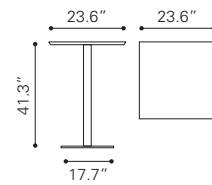

100953 Walnut

Wood Veneer &
MDF, Rubber Wood

▼ **Malmö Bar Table**

100052 Walnut

Wood Veneer, MDF &
Chromed Steel

▲ **Bergen Bar Table**

100053 Walnut

Wood Veneer, MDF
& Chromed Steel