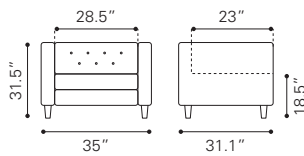

101203 Blue

Polyester & Poplar Wood

▲ **Grant Arm Chair**

101190 Light Gray
101205 Teal

Polyester & Poplar Wood

▲ **Grant Loveseat**

101191 Light Gray
101206 Teal

Polyester & Poplar Wood