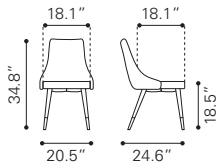

▼ **Merritt Dining Chair**

- 100840 Green Velvet
- 100856 Black Velvet

Velvet & Steel

◀ **Merritt Dining Chair**

- 101079 Navy Velvet
- 101080 Pink Velvet
- 101081 Gray Velvet

Velvet & Steel

▼ **Piccolo Dining Chair**