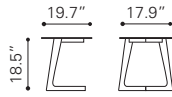

► **Park West Side Table**

100098 Walnut
Wood Veneer, MDF
& Rubber Wood