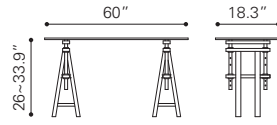

◀ **Lado Console Table**

100360 Chrome

Tempered Glass & Stainless Steel