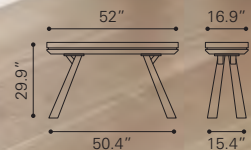

▲ **Beaumont Rectangular Coffee Table**
100746 Sun Drenched Acacia
Acacia Veneer, MDF & Solid Acacia Wood