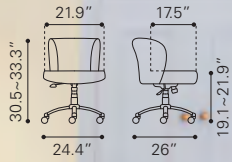

▲ **Shaw Office Chair**

100964 Brown
Leatherette & Black
Painted Steel Base

▼ **Keen Office Chair**

100771 Vintage Black
Leatherette & Chromed Steel

◀ **Maximus Office Chair**

206082 Brown
206083 Beige
Leatherette (206082) /
Polyester Linen (206083)
& Poplar