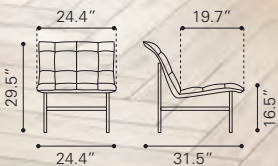

◀ **Zoey Arm Chair**

- 101197 Green Velvet
 - 101198 Gray Velvet
 - 101212 Pink Velvet
- Velvet & Poplar Wood*

▶ **Slate Chair**

- 100636 Black & Gold
- Leatherette & Stainless Steel*

◀ Sunk Chair
 100642 Black
 Leatherette & Stainless Steel