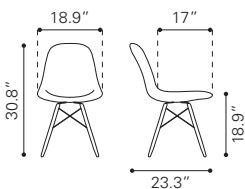

Leatherette

◀ **Pizzaro Dining Chair**
102113 Multicolor
Polyblend & Polycarbonate

▶ **Sappy Dining Chair**
100510 Houndstooth
Polyester Linen & Beech Wood, Metal

▲ **Zip Dining Chair**

100322 White

Polypropylene & Chromed Steel