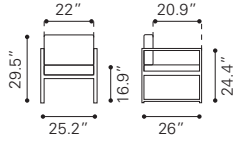

▼ **Golden Beach Arm Chair**

703810 White & Taupe
Sunproof Fabric & Powder
Coated Aluminum