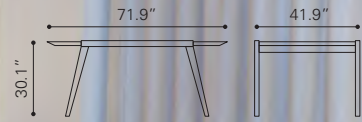

Wood Veneer, MDF &
Brushed Stainless Steel

▼ **Brooklyn Dining Table**

100661 Grey Oak & Antique Brass

Ash Veneer, MDF & Metal

▲ **Graham Dining Table**
101057 Walnut
Mini Veneer & MDF, Rubber Wood

▲ **Sycamore Dining Table**
100980 Walnut
Wood Veneer & MDF, Rubber Wood