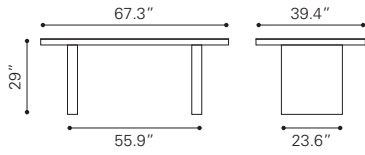

► **Pinery Dining Table**

703789 Brown

Tempered Glass, Synthetic Weave & Aluminum Frame