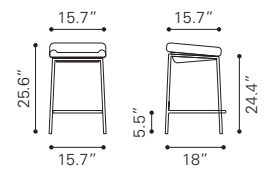

◀ Lids Barstool

300032 Green
300033 Dark Gray

*Polyblend & Brushed
Stainless Steel*