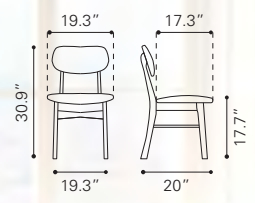

▲ **Midtown Dining Chair**
100111 Dove Gray
Polyester & Rubber Wood