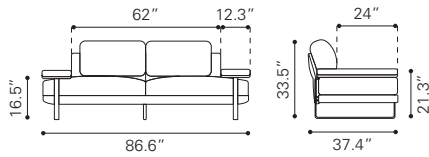

▲ **Jonkoping Sofa**

- 900624 Lime
- 900625 Orange
- 900626 Wheat

*Polyblend & Brushed
Stainless Steel*

▲ **Jonkoping Arm Chair**

- 500346 Lime
- 500347 Orange
- 500348 Wheat

*Polyblend & Brushed
Stainless Steel*