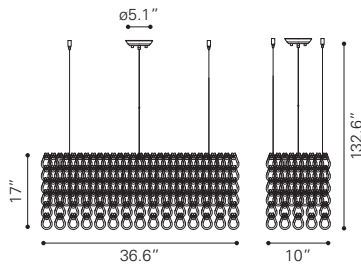

▶ **Jet Stream Ceiling Lamp**

50152 Clear

Glass & Chrome

E12 Type B 6x MAX. 40W

UL LISTED, STARTER BULB NOT INCLUDED

RECOMMEND LED BULB: P50015 x6