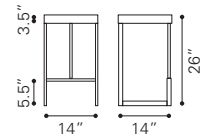

◀ Darwen Barstool

300045 Black
300046 White
300047 Red

*Leatherette & Brushed
Stainless Steel*