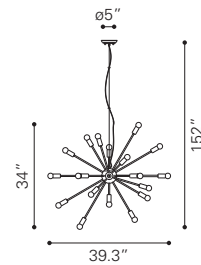

▲ **Physics Ceiling Lamp**

50031 Chrome

Chrome
E12 G45 24x MAX.25W
UL LISTED, STARTER BULB NOT INCLUDED
RECOMMEND LED BULB: P50019 x24