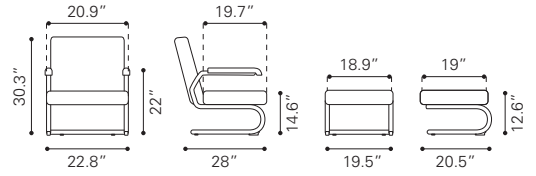

▼ **Father Lounge Chair**

100406 Vintage Brown
100407 Vintage White

Leatherette & Distressed Steel