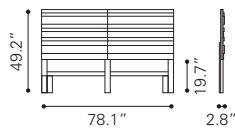

► **Cavin Headboard King**

100885 Old Gray

Rubber Wood Veneer,
MDF & MDF