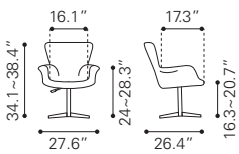

▲ **Alain Arm Chair**

101150 Gray
Leatherette & Aluminum