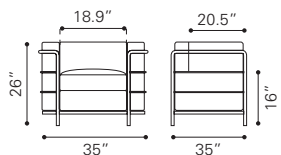

▲ **Varietal Arm Chair**

900641 Black
*Leatherette & Brushed
Stainless Steel*

▲ **Varietal Sofa**

900645 Black
900646 White
*Leatherette & Brushed
Stainless Steel*

▲ **Fortress Arm Chair**

900220 Black
900221 White
*Leather &
Chromed Steel*

▲ **Fortress Sofa**

900230 Black
900231 White
*Leather &
Chromed Steel*