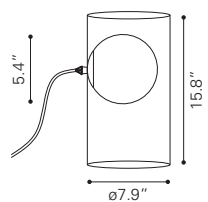

► **Eruption Table Lamp**

50080 Clear

Frosted Glass & Clear Glass
E12 G45 1x MAX.40W
UL LISTED, STARTER BULB NOT INCLUDED
RECOMMEND LED BULB: P50018 x1