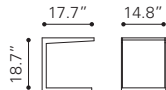

▲ **Sister Side Table**

100151 Walnut & Black
Walnut Veneer & MDF, Metal