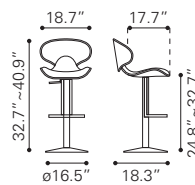

◀ **Fly Bar Chair**

- 300130 Black
- 300131 White
- 300132 Red
- 300133 Espresso
- 300138 Gray

Leatherette & Chromed Steel