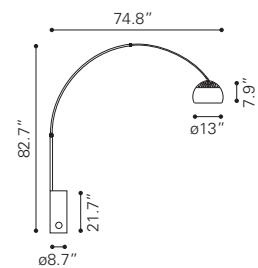

◀ **Trion Floor Lamp**

50037 Satin

Metal & Marble

E26 A19 1x MAX.100W

UL LISTED, STARTER BULB NOT INCLUDED

RECOMMEND LED BULB: P50024 x1