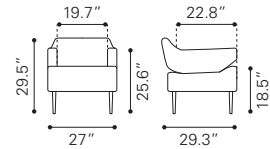

▲ Oasis Arm Chair

101138 Pink Velvet

Velvet & Stainless Steel,
Pinewood, Plywood & MDF