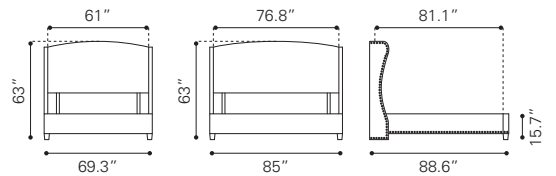

* Shown in Queen Size

▲ Enlightenment King Bed

100564 Beige

Polyester & Rubber Wood

▲ Enlightenment Queen Bed

100563 Beige

Polyester & Rubber Wood