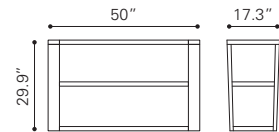

◀ **Koah Nesting Tables**

100671 Walnut
Walnut Veneer, MDF & Rubber Wood

▼ **Perth Coffee Table**

100590 Chestnut
Acacia Wood & Metal

◀ **Skyline Console Table**

100780 Gray

*Knotty Oak Veneer
& Rubber Wood*