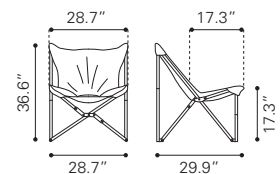

◀ **Zoey Arm Chair**

- 101197 Green Velvet
 - 101198 Gray Velvet
 - 101212 Pink Velvet
- Velvet & Poplar Wood*

▶ **Slate Chair**

- 100636 Black & Gold
- Leatherette & Stainless Steel*

◀ Sunk Chair
 100642 Black
 Leatherette & Stainless Steel