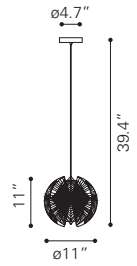

◀ **Warp Ceiling Lamp**

50027 Aluminum
 Aluminum & Chrome
 G4 HALOGEN 8x MAX.10W
 UL LISTED, STARTER BULB INCLUDED

◀ Centari Ceiling Lamp

50095 Black

Metal & Acrylic
E26 A19 1x MAX.60W

UL LISTED, STARTER BULB NOT INCLUDED
RECOMMEND LED BULB: P50027 x1