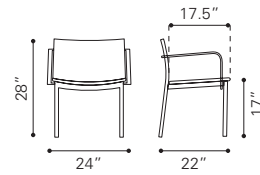

◀ **Gekko Conference Chair**

404141 Black
404142 White
404143 Espresso
Leatherette & Chromed Steel