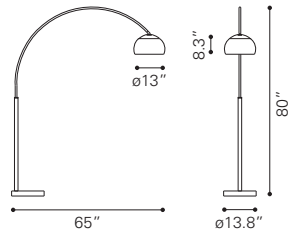

► **Galactic Floor Lamp**

50019 Chrome

Chrome

E26 A19 1x MAX.100W

UL LISTED, STARTER BULB NOT INCLUDED

RECOMMEND LED BULB: P50024 x1