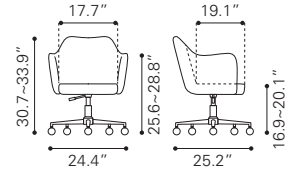

▼ **Keen Office Chair**

100771 Vintage Black
Leatherette & Chromed Steel