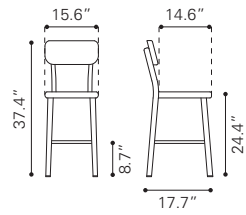

◀ **Winter Bar Chair**
100303 Polished Stainless Steel
Polished Stainless Steel