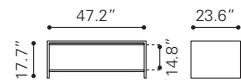

Poly-Cement & Acacia Wood

▲ **Santorini Loveseat** ▶

703897 White & Gray
 703902 Dark Gray & Gray
*Sunproof Fabric & Polyresin,
 Powder Coated Aluminum*

▲ **Santorini Armless Chair** ▶

703895 White & Gray
 703900 Dark Gray & Gray
*Sunproof Fabric & Polyresin,
 Powder Coated Aluminum*