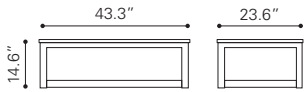

► **Civic Center Rectangular Coffee Table**

98123 Distressed Natural
Fir Plywood & Metal