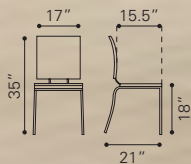

◀ **Criss Cross Dining Chair**

- 333010 Espresso
- 333011 White
- 333012 Black

Leatherette & Chromed Steel