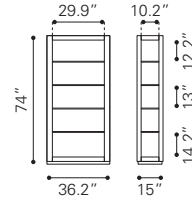

◀ **Beaumont Tall
6 Level Shelf**

100750 Sun Drenched Acacia
Tempered Glass &
Solid Acacia Wood