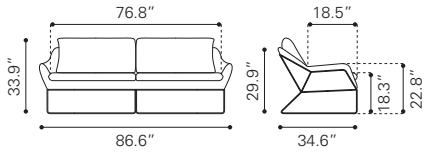

▼ **Finn Sofa**

101004 Distressed Gray

Leatherette & Steel