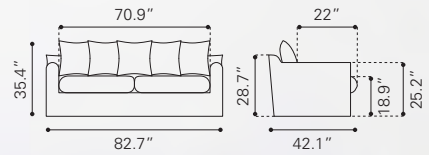

▼ **Livingston Sofa**

101015 Charcoal Gray

Cotton Linen Blend & Plywood, Pine Wood, Ash Wood