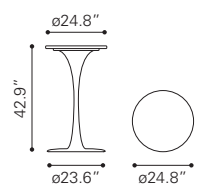

4 x USB PORTS

4 x USB PORTS

► **Odin Bar Table**

100618 White
100620 Black

MDF, Metal & Poplar Wood
(8x USB CHARGING PORTS TOTAL)

USB 2.0 CHARGING PORTS (5V/0.5-1A)

◀ **Brooklyn Storage Bar Table**

100815 Gray Oak & Antique Brass
Ash Veneer, MDF & Metal