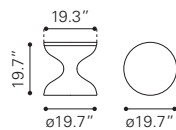

▲ **Rose Side Table**

101033 White
101034 Red
101035 Gold

Tempered Glass & Steel