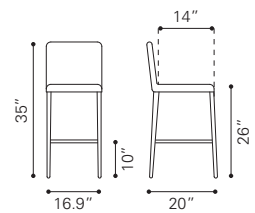

◀ **Confidence Counter Chair**

100244 Black

Polyblend & Steel