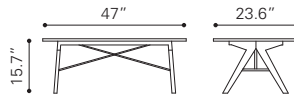

▲ **Saints Side Table**

100146 Walnut & White
MDF & Metal, Rubber Wood

▲ **Padre Coffee Table**

100148 Walnut & White
MDF & Rubber Wood

▲ **Padre Side Table**

100149 Walnut & White
MDF & Rubber Wood

◀ **Liberty City Console Table**