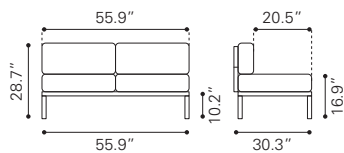

Poly-Cement & Acacia Wood

▲ **Santorini Loveseat** ▶

703897 White & Gray
 703902 Dark Gray & Gray
*Sunproof Fabric & Polyresin,
 Powder Coated Aluminum*

▲ **Santorini Armless Chair** ▶

703895 White & Gray
 703900 Dark Gray & Gray
*Sunproof Fabric & Polyresin,
 Powder Coated Aluminum*