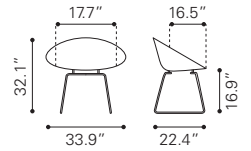

▼ **Hyde Lounge Chair**

- 101027 White
- 101028 Red
- 101029 Gold

Steel