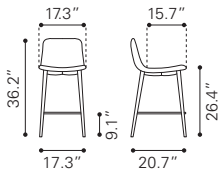

▲ **Tangiers Counter Chair**

101084 Taupe
101085 White

Leatherette & Stainless Steel