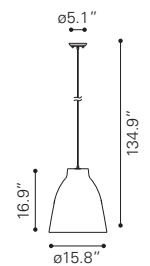

LED MAX.24W

UL LISTED

◀ **Bronze Ceiling Lamp**

98246 Matt Black

Aluminum & Metal

E26 A19 1x MAX.60W

UL LISTED, STARTER BULB NOT INCLUDED

RECOMMEND LED BULB: P50023 x1