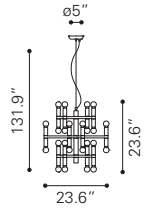

◀ **Alton Ceiling Lamp**

56061 Black

Metal

E12 G50 24x MAX.25W

UL LISTED, STARTER BULB INCLUDED

RECOMMEND LED BULB: P50018 x24