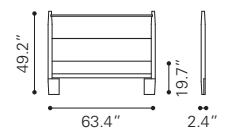

◀ **Nevada Headboard Queen**

100886 Tobacco

Rubber Wood