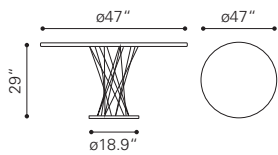

▲ **Spiral Dining Table**

110040 White

MDF & Painted Steel