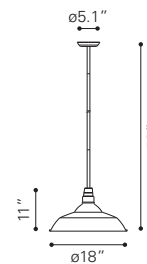

▲ **Tin Ceiling Lamp**

98245 Rust

Metal
E26 A19 1x MAX.100W
UL LISTED, STARTER BULB NOT INCLUDED
RECOMMEND LED BULB: P50024 x1