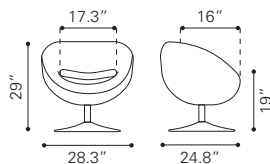

◀ **Lund Occasional Chair**

500320 Carnelian Red

500321 Iron Gray

500322 Island Blue

500323 Pistachio Green

Polyblend & Chromed Steel