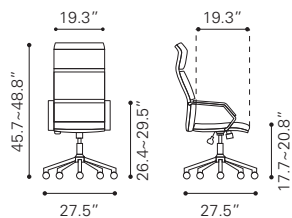

▲ **Lider Comfort Office Chair**

205315 Black
205316 White

Leatherette & Polished Aluminum

► **Lider Pro Office Chair**

205310 Black
205311 White
205312 Silver

Leatherette & Chromed Steel