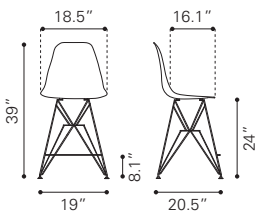

▲ **Zip Counter Chair**

100582 White
Polypropylene & Chromed Steel