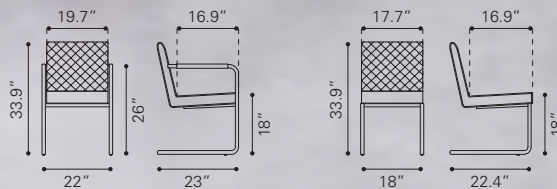

▲ **Quilt Dining Chair**

100189 Black
100190 White

Leatherette & Chromed Steel

▲ **Quilt Armless Dining Chair**

100187 Black
100188 White

Leatherette & Chromed Steel