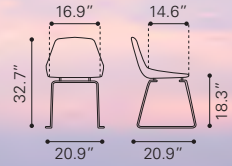

▼ **Brody Dining Chair**

1. 101021 White
   - 101022 Red
   - 101023 Gold
2. Steel