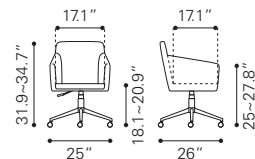

◀ **Bronx Office Chair** ▶

100959 Dark Gray
100960 White

Poly Linen (100959) /
Leatherette (100960) &
Black Painted Steel Base