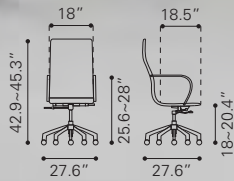

▲ **Glider High Back Office Chair**

- 100371 Black
- 100372 White
- 100373 Taupe
- 100834 Gray

Leatherette & Chromed Steel, Brushed Aluminum

▼ **Glider Low Back Office Chair**

- 100374 Black
- 100375 White
- 100376 Taupe
- 100835 Gray

Leatherette & Chromed Steel, Brushed Aluminum

◀ **Ithaca Office Chair**

- 100770 Vintage Brown

Leatherette & Aluminium