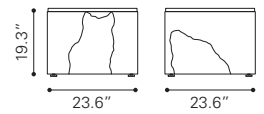

◀ **Luxe Coffee Table**
100526
Natural & Stainless Steel
*Teak & Polished
Stainless Steel*