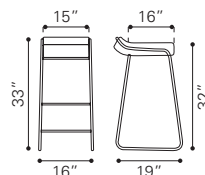

◀ **Wedge Barstool**

- 300041 Black
- 300042 White

Leatherette & Chromed Steel