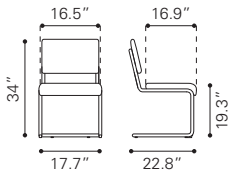

◀ **Honoria Arm Chair**
101146 Blue Velvet
101147 White
Velvet (101146) / Leatherette (101147) & Painted Metal

▼ **Smart Dining Chair** ►

100505 Vintage Espresso
100842 Distressed White

Leatherette & Steel