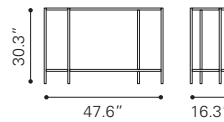

▲ **Winslett Coffee Table**

100995 Matt Black & Stone

Tempered Glass,
Faux Marble & Steel

▼ **Winslett Console Table**

100993 Matt Black & Stone

Tempered Glass,
Faux Marble & Steel

▲ **Winslett End Table**

100994 Matt Black & Stone

Tempered Glass,
Faux Marble & Steel