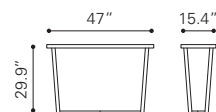

100752 Distressed Black

Tempered Glass, Mirror & Steel

▼ **Brooklyn Console Table**

100664 Grey Oak & Antique Brass
Ash Veneer, MDF & Metal

▲ **Sister Coffee Table**

100150 Walnut & Black
Walnut Veneer & MDF, Metal