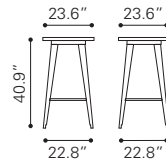

◀ **Titus Bar Table**

601188 Rustic Wood

Bamboo & Steel