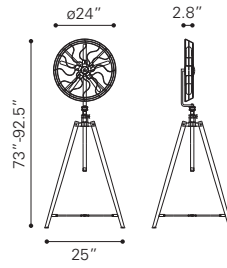

◀ Samsonyte Floor Lamp

98275 Rust

Metal
E26 T30x185 5x MAX.40W
UL LISTED, STARTER BULB NOT INCLUDED
RECOMMEND LED BULB: P50040 x5

◀ Jasper Floor Lamp

98235 Antique Black Gold

Metal
E26 A19 1x MAX.60W
UL LISTED, STARTER BULB NOT INCLUDED
RECOMMEND LED BULB: P50027 x1