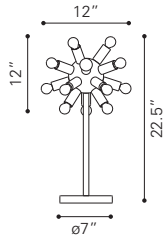

▼ **Pulsar Table Lamp**

50007 Chrome

Chrome
E12 G45 18x MAX.25W
UL LISTED, STARTER BULB NOT INCLUDED
RECOMMEND LED BULB: P50019 x18

Pong Table Lamp

56032 Gray

Painted Metal
LED MAX.4W
UL LISTED

► **Eruption Table Lamp**

50080 Clear

Frosted Glass & Clear Glass
E12 G45 1x MAX.40W
UL LISTED, STARTER BULB NOT INCLUDED
RECOMMEND LED BULB: P50018 x1