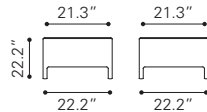

◀ **Pinery Side Table**
703830 Brown
Tempered Glass, Synthetic Weave & Aluminum Frame