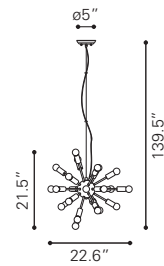

◀ **Pulsar Ceiling Lamp**

50028 Chrome

Chrome
E12 G45 24x MAX.25W
UL LISTED, STARTER BULB NOT INCLUDED
RECOMMEND LED BULB: P50016 x24