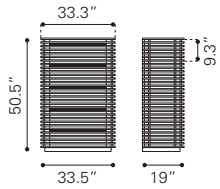

► **Linea High Chest**

100578 Walnut

Rubber Wood & MDF with Veneer

◀ **Linea Double Dresser**

100576 Walnut

Rubber Wood & MDF with Veneer

* Shown in Queen Size

▲ **Linea Queen Bed**