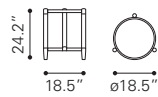

▶ **Existential Side Table**

100700 Gold

Tempered Glass,
Polycarbonate & Stainless Steel