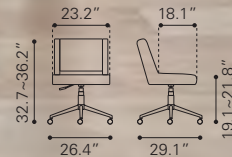

▼ **Brix Office Chair**

100963 Light Gray

Polyblend & Black
Painted Steel Base