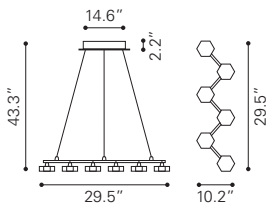

▲ **Dunk Ceiling Lamp**
56031 White
Acrylic & Painted Metal
LED MAX.36W
UL LISTED