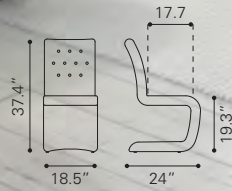

► **Hyper Dining Chair**

- 100285 Dark Gray
- 100286 Beige
- 100287 Purple

Polyblend & Powder Coated Metal