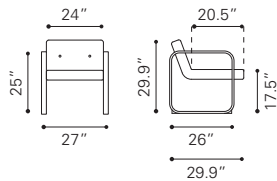

▲ **Varietal Arm Chair**

900641 Black
*Leatherette & Brushed
Stainless Steel*