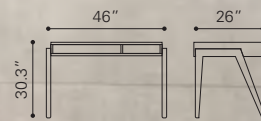

◀ **Saints Desk**

100147 Walnut & White
MDF & Metal, Rubber Wood

▲ **Linea Desk**

199054 Walnut
Rubber Wood & MDF with Veneer

▲ **Zane Desk**

100986 Dark Walnut

Wood Veneer &
MDF, Rubber Wood

► **Graham Desk**