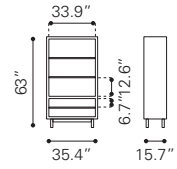

◀ **Raven Wide Tall Shelf**

100973 Old Gray
*Rubber Wood Veneer &
MDF, Rubber Wood*