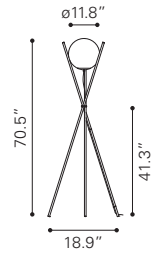

◀ **Antwerp Floor Lamp**

56052 White & Brushed Brass

Frosted Glass & Metal

E26 A19 1x MAX.60W

UL LISTED, STARTER BULB NOT INCLUDED

RECOMMEND LED BULB: P50027 x1