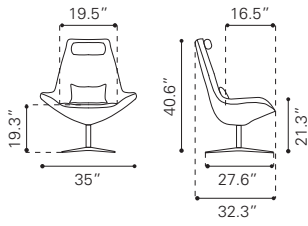

► **Bruges Occasional Chair**
500510 Charcoal Gray
Polyblend & Brushed Stainless Steel