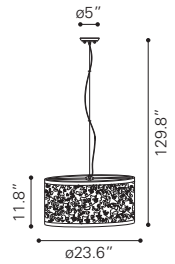

▼ Nebula Ceiling Lamp

50034 Black

Acrylic & Chrome
E12 Type B 5x MAX.40W

UL LISTED, STARTER BULB NOT INCLUDED
RECOMMEND LED BULB: P50014 x5