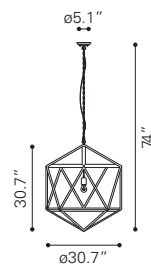

◀ **Amethyst Ceiling Lamp Large**

98242 Rust

Metal
E26 ST64 1x MAX.40W
UL LISTED, STARTER BULB NOT INCLUDED
RECOMMEND LED BULB: P50022 x1