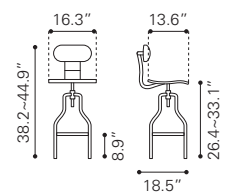

◀ **Watts Bar Chair**

100985 Brown & Antique Black
Plywood & Steel