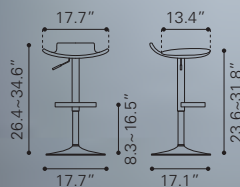

Leatherette & Chromed Stainless Steel

▲ **Dazzer Barstool**
 300193 Brushed Stainless Steel
Brushed Stainless Steel

◀ **Magi Barstool**
 100607 Black
 100608 White
Leatherette & Chromed Steel

◀ **Wedge Barstool**