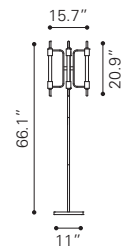

◀ **Gisborne Floor Lamp**

56055 Rust

Metal
E26 T30x300 4x MAX.25W
UL LISTED, STARTER BULB INCLUDED
RECOMMEND LED BULB: P50041 x4