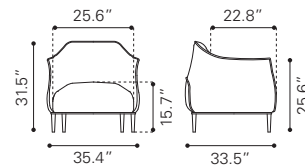

◀ **Julian Occasional Chair**

98085 Espresso

98086 Coffee

Leatherette & Steel