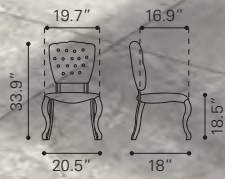

100334 White

100335 Gray

*Leatherette & Polished
Stainless Steel*

▼ **Quince Dining Chair**

100333 Gray

*Leatherette & Polished
Stainless Steel*

► **Leavenworth Dining Chair**
 98383 Brown
Leatherette & Oak Wood