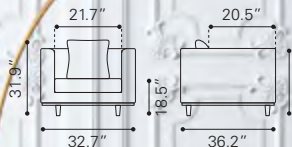

▼ **Garland Arm Chair**

101045 Gray Velvet
Velvet & Birch Wood & MDF