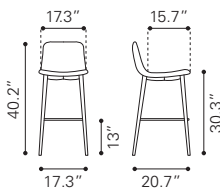

► **Tangiers Bar Chair**

101086 Taupe
101087 White

Leatherette & Stainless Steel