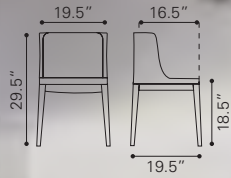

◀ **Pizzaro Dining Chair**
102113 Multicolor
Polyblend & Polycarbonate