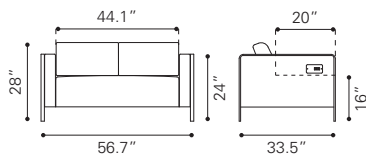

3 x USB PORTS

3 x USB PORTS

3 x USB PORTS

3 x USB PORTS

▲ **Thor Loveseat**

100677 White
100678 Black

Leatherette & Polished
Stainless Steel
(6X USB CHARGING PORTS)

▲ **Thor Armless Chair**