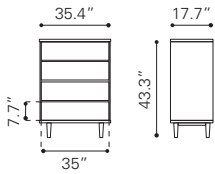

100889 Walnut

Rubber Wood & MDF with Veneer

▼ **LA High Chest**

800335 Walnut & White

Wood Veneer & Rubber Wood

▲ **LA Night Stand**

800334 Walnut & White

Wood Veneer & Rubber Wood