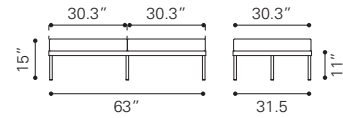

SINGLE MIDDLE

Comprised of:

- 703596 Arm Side/Backrest x1
- 703598 Back Cushion..... x1
- 703597 Seat Cushion x1
- 703576 Single Base..... x1