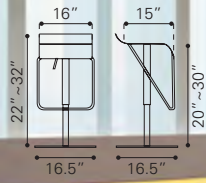

▲ **Dazzer Barstool**
300193 Brushed Stainless Steel
Brushed Stainless Steel