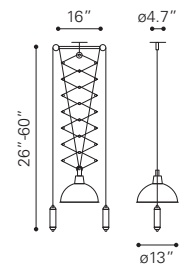

▲ **Emerald Ceiling Lamp**

98231 Antique Black Gold

Metal
E26 A19 1x MAX.60W
UL LISTED, STARTER BULB NOT INCLUDED
RECOMMEND LED BULB: P50027 x1