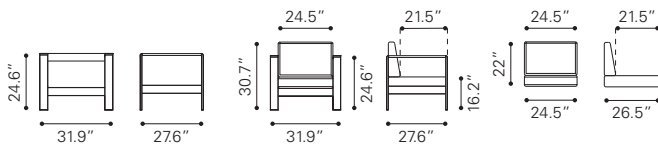

▲ **Cosmopolitan Sofa Frame**

701850 Brushed Aluminum
Faux Wood & Brushed Aluminum

▲ **Cosmopolitan Sofa Cushions**

703652 Orange
703849 Dark Gray
Sunproof Fabric & Foam