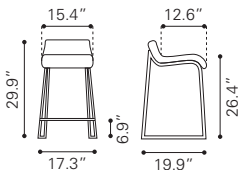

▶ **Father Counter Stool**

- 100410 Vintage Brown
- 100411 Vintage White

Leatherette & Steel