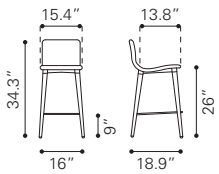

▲ **Jericho Counter Chair**

100272 Gray
100273 Purple

*Polyblend & Powder
Coated Metal, Polished
Stainless Steel, Solid Wood*