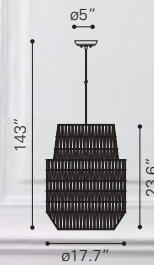

◀ **Daydream Ceiling Lamp**

50209 Gray

Synthetic Woven & Metal
E26 A19 1x MAX.60W

UL LISTED, STARTER BULB NOT INCLUDED
RECOMMEND LED BULB: P50027 x1