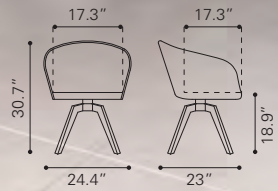

▲ **Wander Swivel Dining Chair**

- 100268 Blue & Gray

Polyester & Powder Coated Metal, Solid Wood