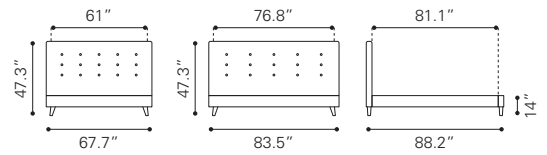

* Shown in Queen Size

▲ **Modernity King Bed**

100569 Gray
Polyester & Rubber Wood

▲ **Modernity Queen Bed**

100568 Gray
Polyester & Rubber Wood