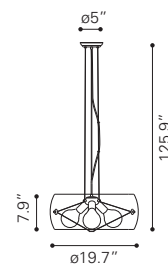

▲ Asteroids Ceiling Lamp

50106 Clear

Glass & Chrome

E26 G80 3x MAX.60W

UL LISTED, STARTER BULB NOT INCLUDED

RECOMMEND LED BULB: P50031 x3