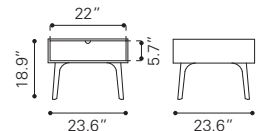

▲ **Saints Side Table**

100146 Walnut & White
MDF & Metal, Rubber Wood

▲ **Padre Coffee Table**

100148 Walnut & White
MDF & Rubber Wood

▲ **Padre Side Table**

100149 Walnut & White
MDF & Rubber Wood

◀ **Liberty City Console Table**