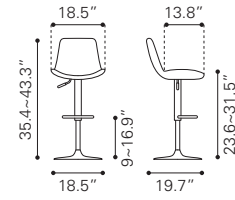

▶ **Willful Bar Chair**
 100604 Black
 100605 Brown
 100606 White
Leatherette & Chromed Steel

◀ **Juice Bar Chair**

100598 Black

Leatherette & Chromed Steel

◀ **Formula Bar Chair**

300216 Black

300217 White