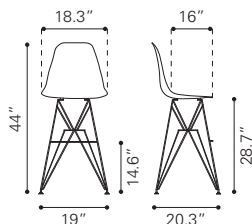

▲ **Zip Bar Chair**

100323 White
Polypropylene & Chromed Steel