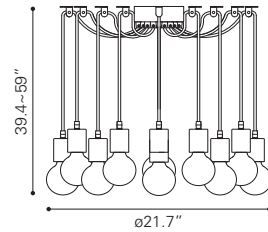

*UL LISTED, STARTER BULB NOT INCLUDED
RECOMMEND LED BULB: P50032 x10*

▶ **Maldonite Ceiling Lamp**

98268 Steel

*Metal
E26 ST64 16x MAX.25W*

*UL LISTED, STARTER BULB NOT INCLUDED
RECOMMEND LED BULB: P50021 x16*