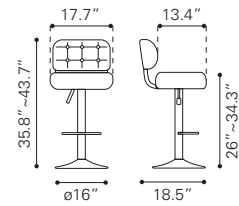

◀ **Formula Bar Chair**

300216 Black

300217 White

Leatherette & Chromed Steel