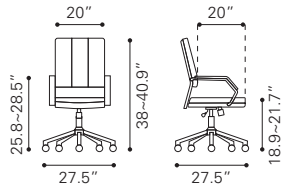

▲ **Director Pro Office Chair**

205324 Black
205325 White

Leatherette & Chromed Steel