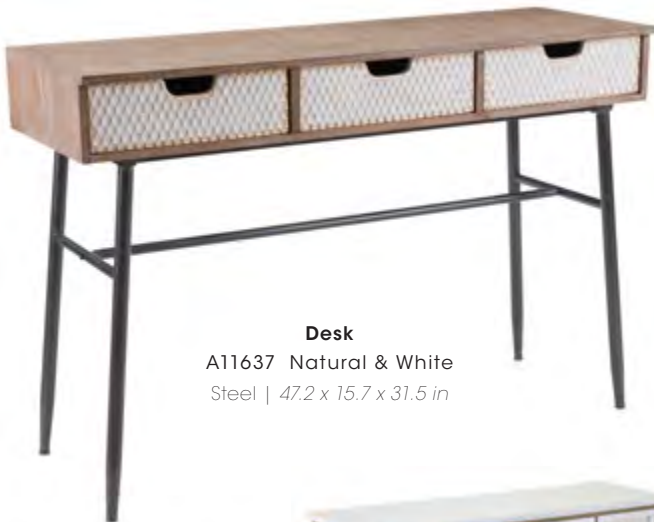

1.

2.

- 1. A10621 Mod End Table 23.8 x 17.3 x 26.2 in
 - 2. A10623 Mod Console Table 47.2 x 16.9 x 31.9 in
- Multicolor | Acrylic, Fir Wood, MDF & Steel

Honeycomb End Table
A10650 Antique

Steel & Wood | 19.7 x 17.3 x 23.6 in

1.

2.

- 1. A10676 Metal End Table 23.6 x 16.1 x 24.2 in
 - 2. A10675 Metal Console Table 47.2 x 16.7 x 33.5 in
- Antique | Galvanized Steel & Wood

Desk

A11637 Natural & White
Steel | 47.2 x 15.7 x 31.5 in