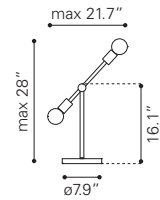

▼ **Brixton Table Lamp**

56048 Rust
Metal
E26 G80 2x MAX.40W
UL LISTED, STARTER BULB INCLUDED
RECOMMEND LED BULB: P50029 x2