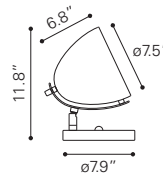

▲ **Jog Table Lamp**

50308 Chrome

Metal
E26 A19 1x MAX.40W
UL LISTED, STARTER BULB NOT INCLUDED
RECOMMEND LED BULB: P50026 x1