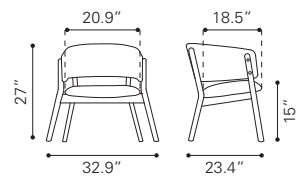

▼ **Chapel Lounge Chair**

100155 Blue
Polyester & Rubber Wood