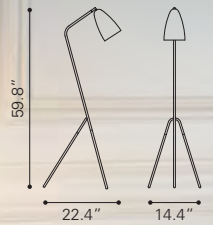

◀ **Vauxhall Floor Lamp**

56054 Black

Metal
E26 A19 1x MAX.100W
UL LISTED, STARTER BULB NOT INCLUDED
RECOMMEND LED BULB: P50024 x1

◀ **Delancey Floor Lamp**

56087 Black

Polyblend & Steel
E26 A19 1x MAX.60W
UL LISTED, STARTER BULB NOT INCLUDED
RECOMMEND LED BULB: P50027 x1

▼ **Jamison Floor Lamp**

56083 Matt Black

Steel
E26 A19 1x MAX.60W
UL LISTED, STARTER BULB NOT INCLUDED
RECOMMEND LED BULB: P50027 x1