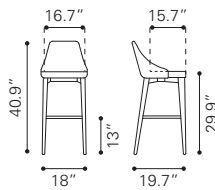

*Leatherette & Powder
Coated Metal, Solid Wood*

◀ **Ambrose Bar Chair**

100983 Walnut & Dark Gray

Poly Linen & MDF, Rubber Wood

▲ **Anton Barstool**

- 101019 Walnut & Dark Gray
- 101020 Walnut & Light Gray