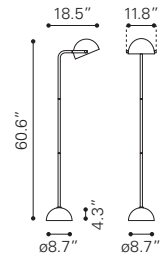

◀ **Irving Floor Lamp**

56077 Black

Steel & Marble
E26 A19 1x MAX.60W

UL LISTED, STARTER BULB NOT INCLUDED
RECOMMEND LED BULB: P50027 x1