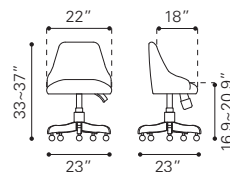

◀ **Maximus Office Chair**

206082 Brown
206083 Beige
Leatherette (206082) /
Polyester Linen (206083)
& Poplar