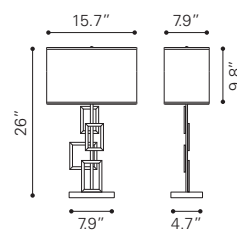

◀ **Vigor Table Lamp**

50500 Beige & Concrete Gray

Fabric & Concrete & Metal
E26 A19 1x MAX.60W

UL LISTED, STARTER BULB NOT INCLUDED
RECOMMEND LED BULB: P50027 x1

▲ **Hop Table Lamp**

50309 Black

Metal
E26 A19 1x MAX.40W

UL LISTED, STARTER BULB NOT INCLUDED
RECOMMEND LED BULB: P50026 x1

◀ **Step Table Lamp**

50303 White & Black

Fabric & Metal
E26 A19 1x MAX.60W

UL LISTED, STARTER BULB NOT INCLUDED
RECOMMEND LED BULB: P50027 x1