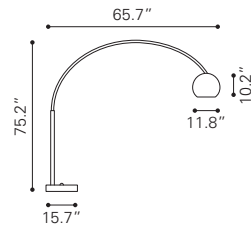

◀ **Griffith Floor Lamp**

56071 Brushed Brass

Glass & Brushed Brass

E26 A19 1x MAX.60W

UL LISTED, STARTER BULB NOT INCLUDED

RECOMMEND LED BULB: P50027 x1