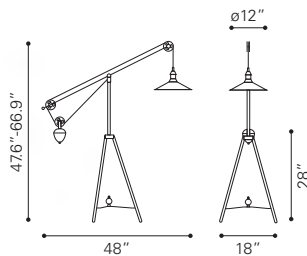

◀ Samsonyte Floor Lamp

98275 Rust

Metal
E26 T30x185 5x MAX.40W
UL LISTED, STARTER BULB NOT INCLUDED
RECOMMEND LED BULB: P50040 x5

◀ Jasper Floor Lamp

98235 Antique Black Gold

Metal
E26 A19 1x MAX.60W
UL LISTED, STARTER BULB NOT INCLUDED
RECOMMEND LED BULB: P50027 x1

▲ Rush Floor Lamp

56005 Brushed Bronze

Metal
E26 A19 1x MAX.60W
UL LISTED, STARTER BULB NOT INCLUDED
RECOMMEND LED BULB: P50027 x1