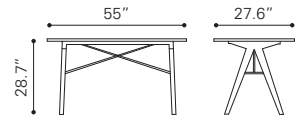

◀ **Saints Desk**

100147 Walnut & White
MDF & Metal, Rubber Wood

▲ **Linea Desk**

199054 Walnut
Rubber Wood & MDF with Veneer

▲ **Zane Desk**

100986 Dark Walnut

Wood Veneer &
MDF, Rubber Wood

► **Graham Desk**