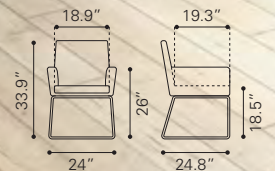

▲ **Axel Dining Chair**
100763 White
Leatherette & Painted Steel