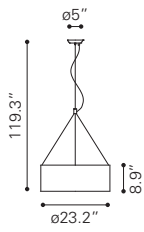

▼ **Jena Ceiling Lamp**

56057 Chrome

Crystal & Metal
E26 A19 3x MAX.60W
UL LISTED, STARTER BULB NOT INCLUDED
RECOMMEND LED BULB: P50024 x3