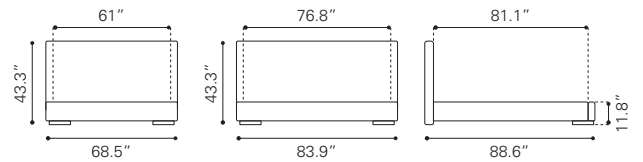

▲ **Amelie Queen Bed**

- 800200 Black
- 800201 White
- 800202 Gray

Leatherette & Plywood, MDF

▲ **Amelie King Bed**

- 800210 Black
- 800211 White
- 800209 Gray

Leatherette & Plywood, MDF

▶ **Amelie Full Size Bed**

- 800101 Black
- 800102 White
- 800100 Gray

Leatherette & Plywood, MDF