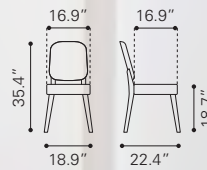

100955 Walnut

Wood Veneer & Rubber Wood

▼ **Alberta Dining Chair**

100981 Walnut & Dark Gray

Poly Linen, Wood Veneer & MDF, Rubber Wood

▲ **Skyline Dining Chair**

100810 Gray

Knotty Oak Veneer, Rubber Wood & Poly Linen