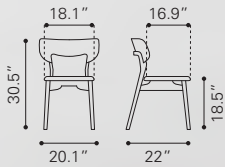

▼ **Russell Dining Chair**

100979 Walnut & Light Gray

Poly Linen, Walnut Veneer & Rubber Wood