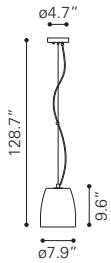

LED MAX.24W

UL LISTED

◀ **Bronze Ceiling Lamp**

98246 Matt Black

Aluminum & Metal

E26 A19 1x MAX.60W

UL LISTED, STARTER BULB NOT INCLUDED

RECOMMEND LED BULB: P50023 x1