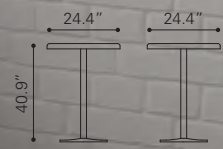

▲ **Dylan Bar Table**
100991 Stone & White
Faux Marble & Fiberglass