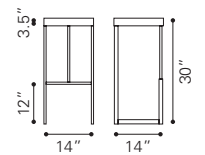

◀ Darwen Barstool

300045 Black
300046 White
300047 Red

*Leatherette & Brushed
Stainless Steel*