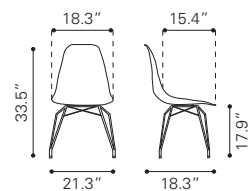

◀ **Shadow Dining Chair**

100262 Transparent & Gold

Polycarbonate & Metal