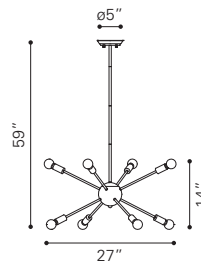

◀ **Pilsner Ceiling Lamp**

56018 Gold

Electroplated Metal
E26 A19 8x MAX.20W
UL LISTED, STARTER BULB NOT INCLUDED
RECOMMEND LED BULB: P50025 x8