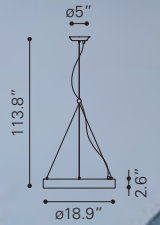

◀ **Copper Ceiling Lamp**

98247 Matt Black

Aluminum & Metal

E26 A19 1x MAX.60W

UL LISTED, STARTER BULB NOT INCLUDED

RECOMMEND LED BULB: P50023 x1

▲ **Apricot Ceiling Lamp**

56051 Matt Black

Acrylic & Metal

LED MAX.24W

UL LISTED

◀ **Bronze Ceiling Lamp**

98246 Matt Black

Aluminum & Metal

E26 A19 1x MAX.60W

UL LISTED, STARTER BULB NOT INCLUDED

RECOMMEND LED BULB: P50023 x1