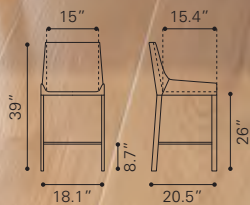

▲ **Fashion Counter Chair**

100646 Stone Gray
100647 White

Recycled Leather & Metal

► **Dresden Bar Chair**

100758 Black

Leatherette & Painted Steel