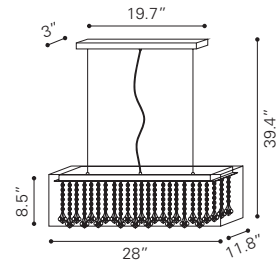

◀ **Blast Ceiling Lamp**

50093 Translucent

Mirror Mylar & Metal

E12 Type B 3x MAX. 60W

UL LISTED, STARTER BULB NOT INCLUDED

RECOMMEND LED BULB: P50015 x3