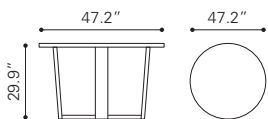

▶ **Skyline Round Dining Table**
 100811 Gray
 Knotty Oak Veneer & Rubber Wood

◀ **Beaumont Round Dining Table**

100743 Sun Drenched Acacia

Acacia Veneer, MDF &
Solid Acacia Wood

▼ **Beaumont Glass Round Dining Table**