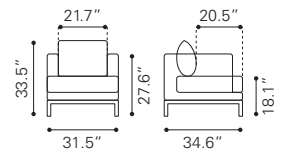

▼ **Eden Arm Chair**

703891 Gray

Sunproof Fabric & Powder Coated Aluminum