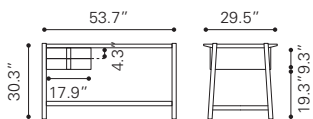

101054 Walnut

Mini Veneer & MDF,
Plywood, Rubber Wood

BEDROOM

Beds **P.426-433**

Headboards **P.434-436**

Storages **P.431-436**

* Shown in King Size in Black

▲ **Amelie Queen Bed**