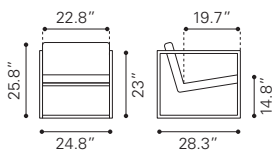

▲ **Alt Arm Chair**

- 101108 Green Velvet
- 101109 Pink Velvet
- 101110 Blue Velvet
- 101111 Gray Velvet

Velvet & Chromed Steel