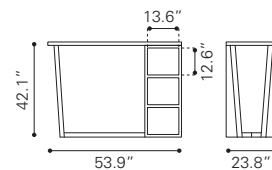

4 x USB PORTS

4 x USB PORTS

► **Odin Bar Table**

100618 White
100620 Black

MDF, Metal & Poplar Wood
(8x USB CHARGING PORTS TOTAL)

USB 2.0 CHARGING PORTS (5V/0.5-1A)

◀ **Brooklyn Storage Bar Table**

100815 Gray Oak & Antique Brass
Ash Veneer, MDF & Metal