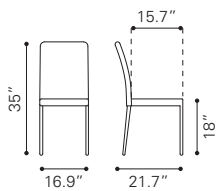

▶ **Confidence Dining Chair**

100243 Black
Polyblend & Steel