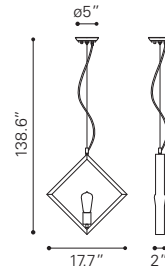

▲ **Rotorura Ceiling Lamp**

98417 Rust

Metal
E26 ST64 1x MAX.40W
UL LISTED, STARTER BULB NOT INCLUDED
RECOMMEND LED BULB: P50022 x1