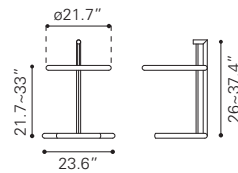

◀ **Eileen Gray Side Table**

100339 Rose Gold
401138 Chrome
Tempered Glass & Brushed Stainless Steel (100339) / Chromed Steel (401138)