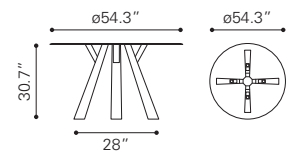

▶ **Skyline Round Dining Table**
 100811 Gray
 Knotty Oak Veneer & Rubber Wood

◀ **Beaumont Round Dining Table**

100743 Sun Drenched Acacia

Acacia Veneer, MDF &
Solid Acacia Wood

▼ **Beaumont Glass Round Dining Table**