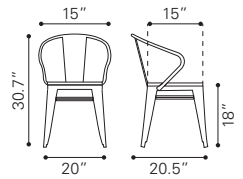

- ▶ **Elio Dining Chair**
 108144 Rustic Wood
Bamboo & Steel

◀ **Helix Dining Chair ▲**

108145 Gunmetal
 108147 Antique Black Gold
Steel

▼ **Helix Dining Chair**

108148 Rustic Wood
Bamboo & Steel

► **Trafico Dining Chair**