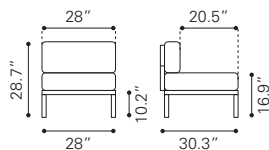

Poly-Cement & Acacia Wood

▲ **Santorini Loveseat** ▶

703897 White & Gray
 703902 Dark Gray & Gray
*Sunproof Fabric & Polyresin,
 Powder Coated Aluminum*

▲ **Santorini Armless Chair** ▶

703895 White & Gray
 703900 Dark Gray & Gray
*Sunproof Fabric & Polyresin,
 Powder Coated Aluminum*