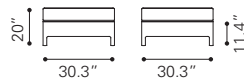

◀ **Pinery Ottoman**
703798 Brown & Beige
Sunproof Fabric, Synthetic Weave & Aluminum Frame