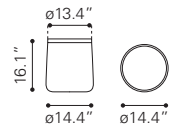

▼ **Gilbert Side Table**

- 101030 White
- 101031 Red
- 101032 Gold

Steel