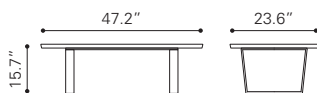

► **Atlas Coffee Table**

100653 Stone & Gold
100708 Brushed Stainless Steel

*Faux Marble &
Brass Plated Steel (100653) /
Brushed Stainless Steel (100708)*