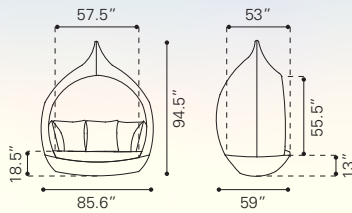

▲ **Martinique Beach Daybed**

703632 Brown & Beige

*Polyethylene, Sunproof Fabric
& Aluminum Frame*