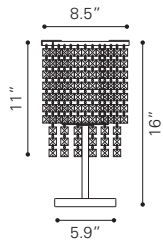

► **Falling Stars Table Lamp**

50010 Chrome

Crystal & Chrome

E26 A19 1x MAX.60W

UL LISTED, STARTER BULB NOT INCLUDED

RECOMMEND LED BULB: P50023 x1