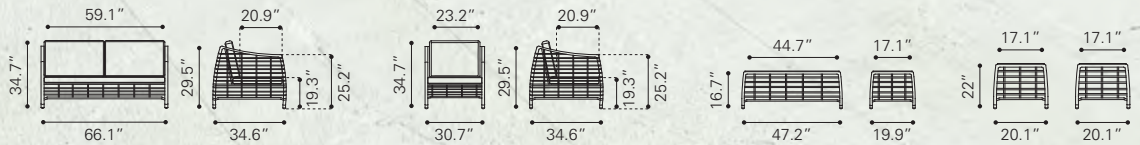

▲ **Trek Beach Sofa**

703827 Gray & Beige

Synthetic Weave, Sunproof Fabric & Aluminum Frame

▲ **Trek Beach Arm Chair**

703826 Gray & Beige

Synthetic Weave, Sunproof Fabric & Aluminum Frame

▲ **Trek Beach Coffee Table**

703828 Gray

Tempered Glass, Synthetic Weave & Aluminum Frame

▲ **Trek Beach Side Table**

703829 Gray

Tempered Glass, Synthetic Weave & Aluminum Frame