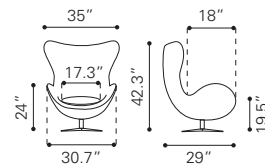

▲ **Skien Occasional Chair**

500301 Iron Gray

Polyblend & Brushed Stainless Steel