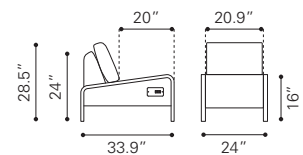

▲ **Thor Armless Chair**

100676 White
100680 Black

Leatherette & Polished
Stainless Steel
(6X USB CHARGING PORTS)