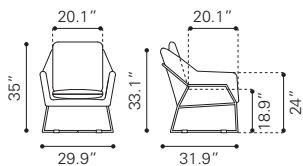

▲ **Lincoln Lounge Chair** ▶

100726 Brown
100727 Gray

Leatherette (100726) /
Canvas (100727) & Steel