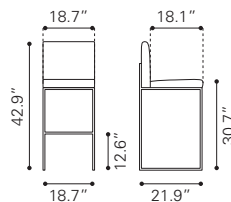

▲ **Genoa Barstool**

100643 Gray

Leatherette & Stainless Steel