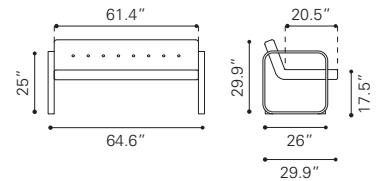

▲ **Varietal Sofa**

900645 Black
900646 White
*Leatherette & Brushed
Stainless Steel*

▲ **Fortress Arm Chair**

900220 Black
900221 White
*Leather &
Chromed Steel*