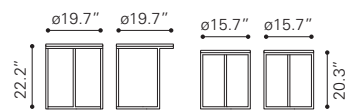

◀ **Rem Coffee Table Set**

100651 Black & Stainless
Tempered Glass & Stainless Steel