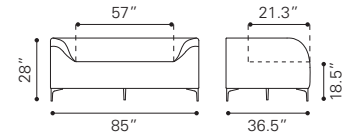

▼ **Providence Arm Chair**

900279 Neon Blue Velvet
900281 Gray Velvet
Velvet & Chromed Steel

▼ **Providence Sofa**

900282 Neon Blue Velvet
900280 Gray Velvet
Velvet & Chromed Steel

▼ **Providence Arm Chair**

900270 Black
900271 White
900276 Silver
Leatherette & Chromed Steel