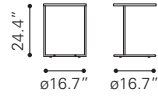

◀ **Kensington Wireless Charging Side Table**

101038 White & Chrome

Marble Veneer Oak Wood & Steel

COMPATIBLE WITH Qi-ENABLED DEVICES

INPUT: DC5V / 1.5~2A. OUTPUT: MAX 10W