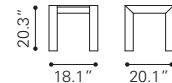

703652 Orange
703849 Dark Gray
Sunproof Fabric & Foam

▲ **Cosmopolitan Coffee Table**

701860 Brushed Aluminum
Faux Wood & Brushed Aluminum

▲ **Cosmopolitan Side Table**

703838 Brushed Aluminum
Faux Wood & Brushed Aluminum