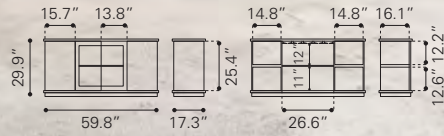

◀ **Raven Narrow Tall Shelf**

100972 Old Gray
*Rubber Wood Veneer &
 MDF, Rubber Wood*

▲ **Beaumont Buffet** ▼

100741 Sun Drenched Acacia
 Tempered Glass, Acacia Veneer,
 MDF & Solid Acacia Wood

◀ **Beaumont Tall
6 Level Shelf**