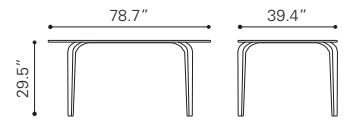

◀ **Grapeland Heights Dining Table**

100094 Walnut & Black

Wood Veneer, MDF & Rubber Wood