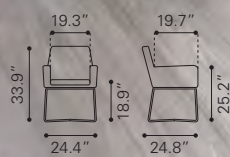

▲ **Axel Dining Chair**
100763 White
Leatherette & Painted Steel