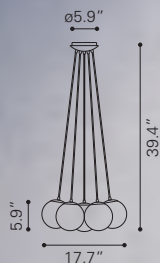

◀ **Kinetic Ceiling Lamp**

50104 Chrome

Glass & Chrome

E26 A19 1x MAX.60W

UL LISTED, STARTER BULB NOT INCLUDED

RECOMMEND LED BULB: P50023 x1

▲ Decadence Ceiling Lamp

50081 Clear