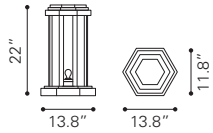

► **Latter Large Floor Lamp**

56037 Natural

Glass & Teak Wood

E26 A19 1x MAX.40W

UL LISTED, STARTER BULB NOT INCLUDED

RECOMMEND LED BULB: P50026 x1