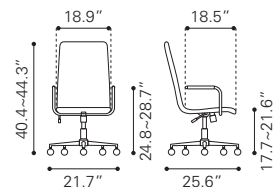

▲ **Pivot Office Chair**

100772 Vintage Black
100773 White

Leatherette & Chromed Steel