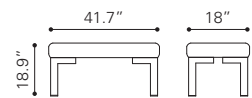

◀ **Partner Bench**

100197 Black Velvet

Velvet & Polished Stainless Steel