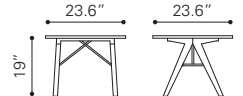

▲ **Saints Side Table**

100146 Walnut & White
MDF & Metal, Rubber Wood

▲ **Padre Coffee Table**

100148 Walnut & White
MDF & Rubber Wood

▲ **Padre Side Table**

100149 Walnut & White
MDF & Rubber Wood

◀ **Liberty City Console Table**