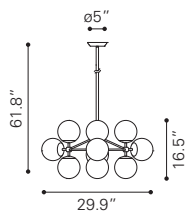

▲ **Somerset Ceiling Lamp**

56060 Chrome

Glass & Metal

E12 G50 5x MAX.40W

UL LISTED, STARTER BULB INCLUDED

RECOMMEND LED BULB: P50018 x5