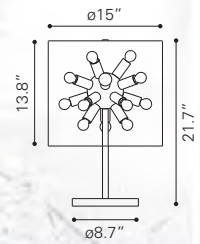

▼ **Supernova Table Lamp**

50006 Chrome

Mirror Mylar & Chrome

E12 G45 12x MAX.25W

UL LISTED, STARTER BULB NOT INCLUDED

RECOMMEND LED BULB: P50019 x12