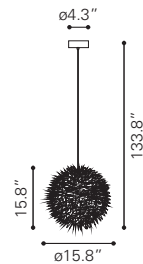

◀ **Warp Ceiling Lamp**

50027 Aluminum
 Aluminum & Chrome
 G4 HALOGEN 8x MAX.10W
 UL LISTED, STARTER BULB INCLUDED

◀ Centari Ceiling Lamp

50095 Black

Metal & Acrylic
E26 A19 1x MAX.60W

UL LISTED, STARTER BULB NOT INCLUDED
RECOMMEND LED BULB: P50027 x1