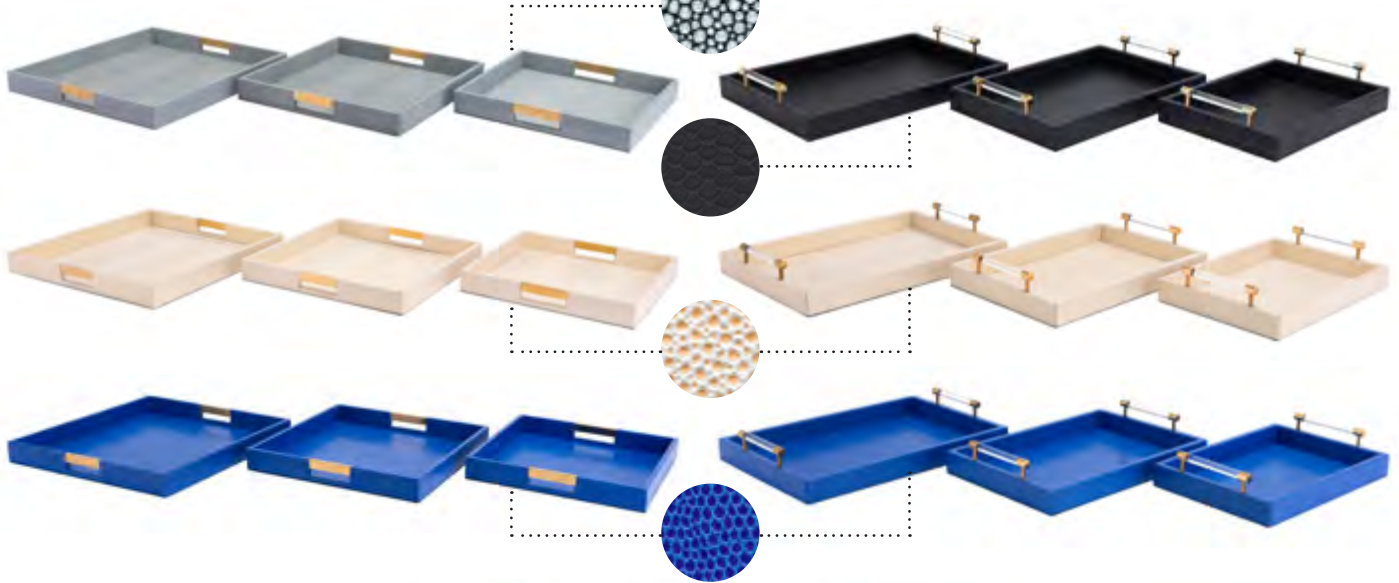

Gela Set of 3 Trays

- A11140 Black
- A11138 Cream
- A11139 Blue

Leatherette, Stainless Steel & MDF | (P1) 18.9 x 13.8 x 3.3 in,
(P2) 17.3 x 12.2 x 3.3 in, (P3) 15.7 x 10.6 x 3.3 in