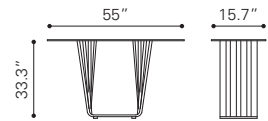

▼ **Fan Console Table**

100328 Chrome
Tempered Glass &
Stainless Steel