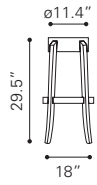

► **Anime Barstool**
106106 Transparent
Polycarbonate