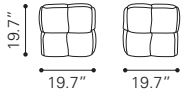

► **Checks Stool**

100640 Navy Blue
100641 Orange
Polyblend & MDF