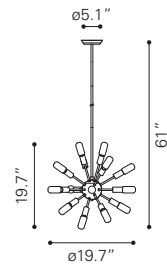

◀ **Sapphire Ceiling Lamp Large**

98238 Rust

Metal
 E26 T45 20x MAX. 25W
 UL LISTED, STARTER BULB NOT INCLUDED
 RECOMMEND LED BULB: P50035 x20

▼ **Amethyst Ceiling Lamp Small**

98241 Rust

Metal
E26 ST64 1x MAX.40W
UL LISTED, STARTER BULB NOT INCLUDED
RECOMMEND LED BULB: P50022 x1