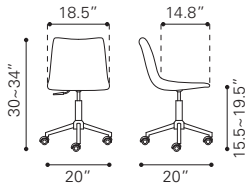

▼ **Smart Office Chair**

100593 Espresso

Leatherette & Metal