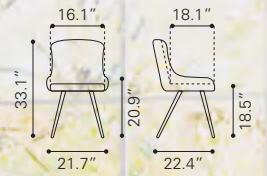

▲ **Coco Dining Chair**
100812 Ivory
Sherpa Faux Fur & Metal