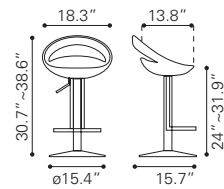

◀ **Tickle Barstool**

300021 Black
300022 White
300024 Red
300025 Green

ABS & Chromed Steel