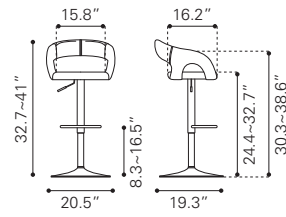

◀ **Hark Bar Chair**

100610 Black
100611 White

Leatherette & Chromed Steel