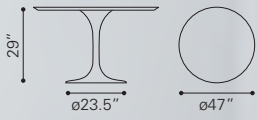

South Elm Wood

▲ **Perth Extension Dining Table**

100588 Chestnut

Acacia Wood

▲ **Skyline Dining Table**
 100809 Gray
Knotty Oak Veneer & Rubber Wood

▼ **Beaumont Rectangular Dining Table**
 100742 Sun Drenched Acacia
Acacia Veneer, MDF & Solid Acacia Wood