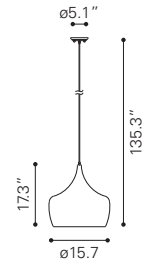

◀ **Copper Ceiling Lamp**

98247 Matt Black

Aluminum & Metal

E26 A19 1x MAX.60W

UL LISTED, STARTER BULB NOT INCLUDED

RECOMMEND LED BULB: P50023 x1

▲ **Apricot Ceiling Lamp**

56051 Matt Black

Acrylic & Metal

LED MAX.24W

UL LISTED