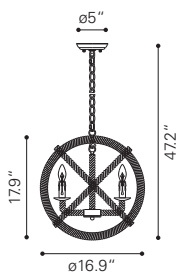

▲ **Dunedin Ceiling Lamp**

98415 Natural
 Hemp Rope & Metal
 E26 G80 1x MAX.40W
 UL LISTED, STARTER BULB NOT INCLUDED
 RECOMMEND LED BULB: P50029 x1

► **Caledonite Ceiling Lamp**

98260 Natural
 Twine & Metal
 E12 TYPE B 3x MAX.25W
 UL LISTED, STARTER BULB NOT INCLUDED
 RECOMMEND LED BULB: P50013 x3