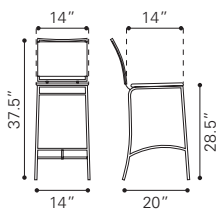

▶ **Soar Bar Chair**

- 300150 Black
- 300151 White

Leatherette & Chromed Steel