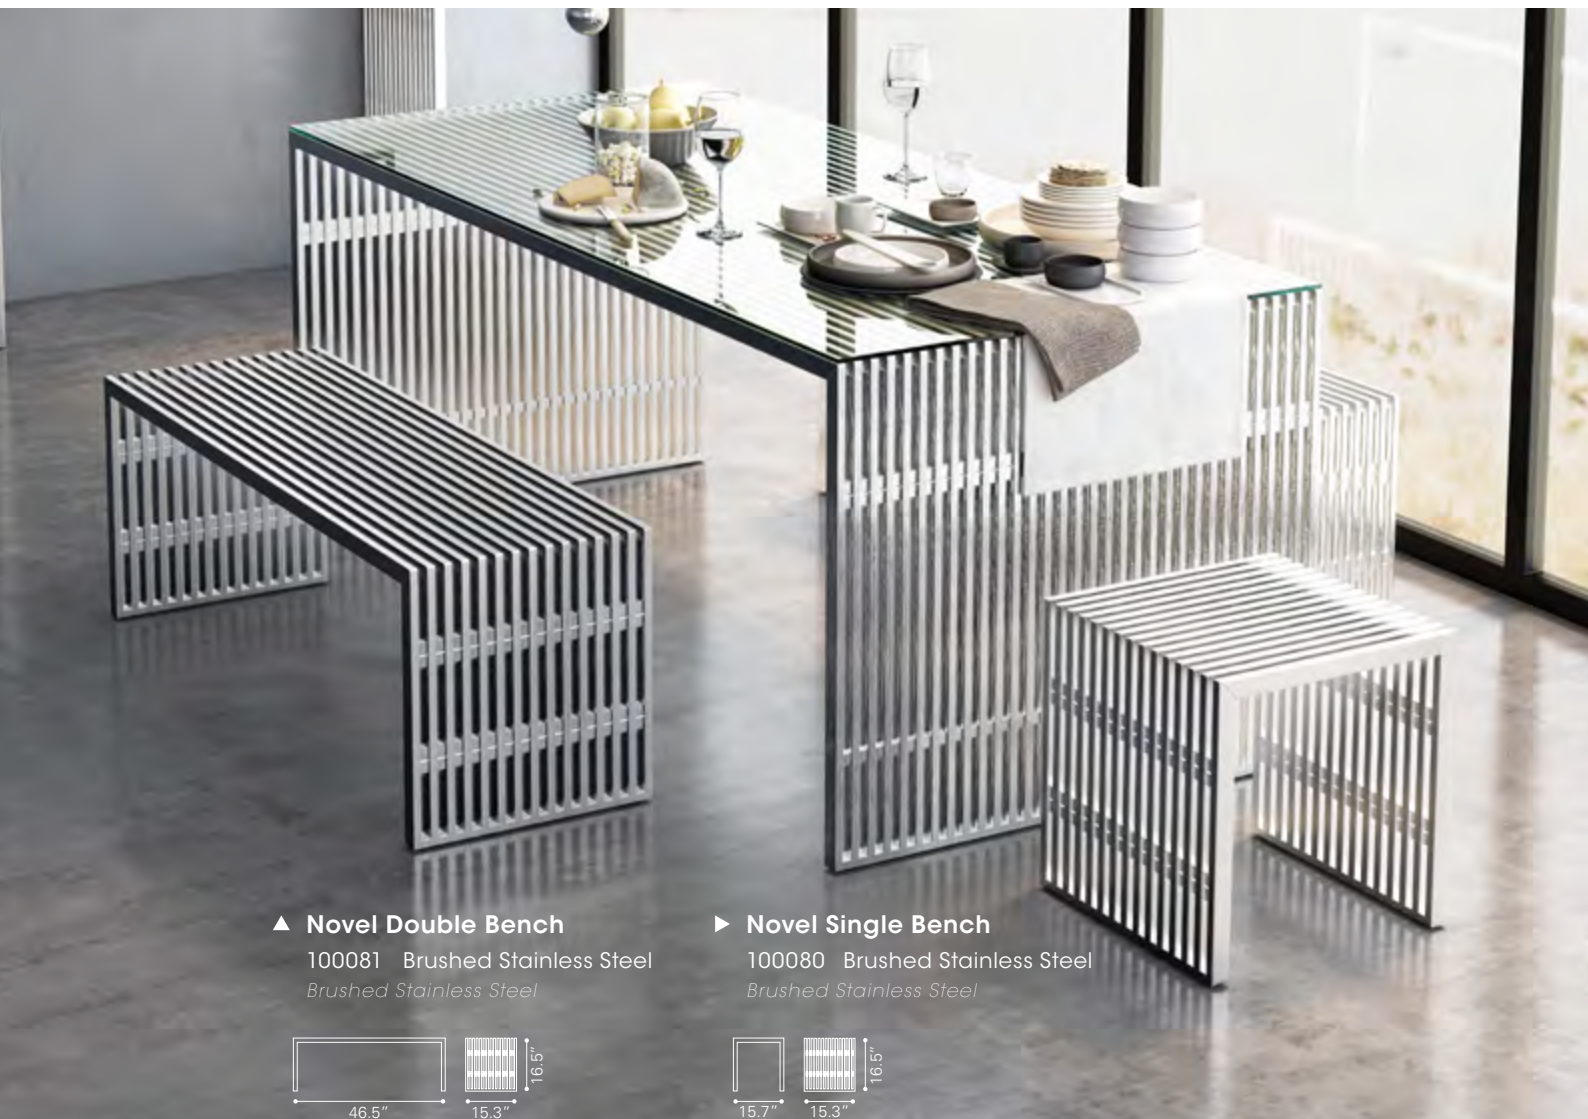

500178 White

500186 Taupe

Leatherette & Stainless Steel

◀ **Niles Bench**

100336 Stainless Steel
Polished Stainless Steel

▲ **Novel Double Bench**

100081 Brushed Stainless Steel
Brushed Stainless Steel

▶ **Novel Single Bench**