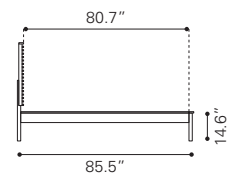

▲ **Linea King Bed**

100574 Walnut

Rubber Wood & MDF with Veneer