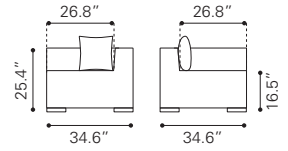

▼ **Fiji Corner Chair**

703855 Gray

Sunproof Fabric & Aluminum