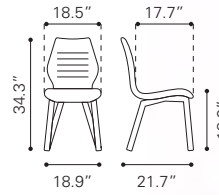

◀ **Aalborg Dining Chair**

100056 Tobacco

100057 Graphite

Polyblend & Solid Wood