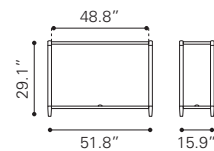

◀ **Existential Console Table**

100701 Gold

Tempered Glass,
Polycarbonate & Stainless Steel