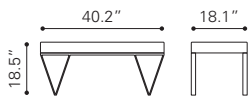

▲ **Top Bench**

100635 White

Leatherette & Steel