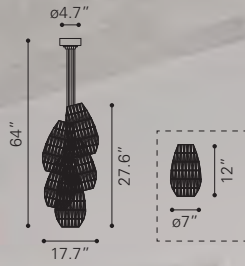

▼ **Utopia Ceiling Lamp**

50211 Multicolor

Synthetic Woven & Metal
E12 G45 5x MAX.15W

UL LISTED, STARTER BULB INCLUDED
RECOMMEND LED BULB: P50018 x5