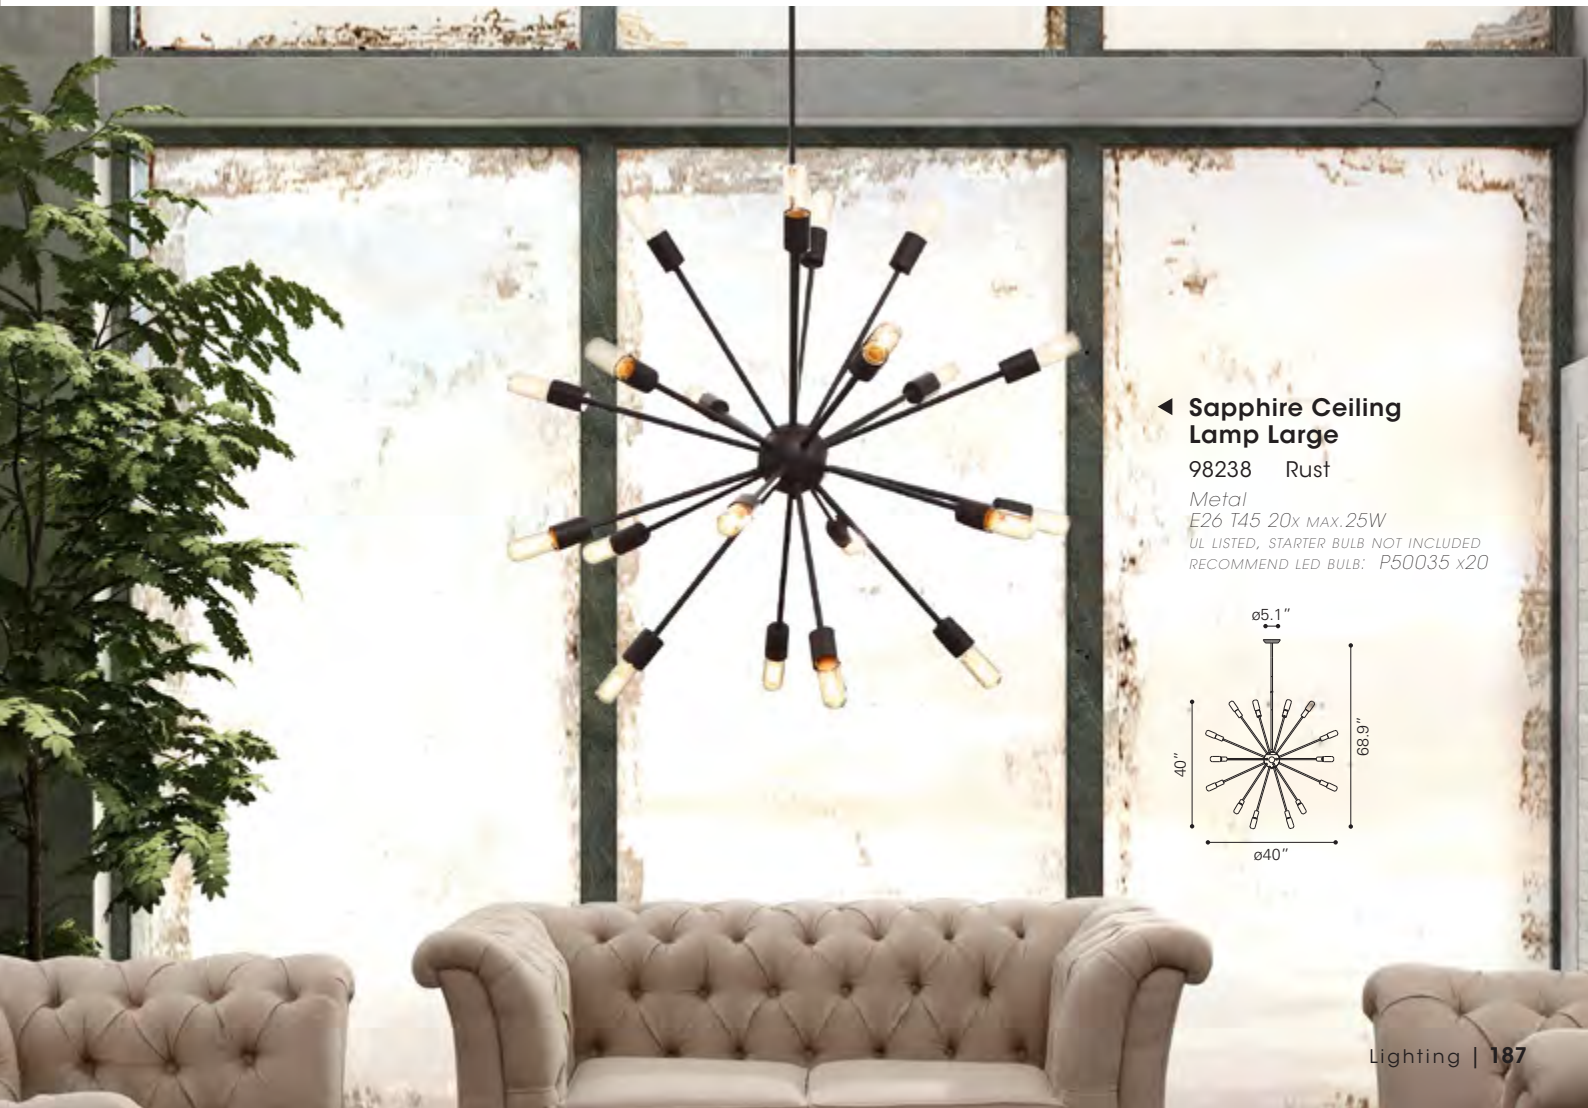

◀ **Pilsner Ceiling Lamp**

56018 Gold

Electroplated Metal
E26 A19 8x MAX.20W
UL LISTED, STARTER BULB NOT INCLUDED
RECOMMEND LED BULB: P50025 x8

◀ **Sapphire Ceiling Lamp Small**

98237 Rust

Metal
 E26 T45 12x MAX. 25W
 UL LISTED, STARTER BULB NOT INCLUDED
 RECOMMEND LED BULB: P50035 x12