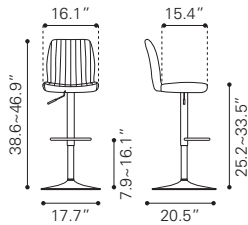

▶ **Willful Bar Chair**
 100604 Black
 100605 Brown
 100606 White
Leatherette & Chromed Steel

◀ **Juice Bar Chair**

100598 Black

Leatherette & Chromed Steel

◀ **Formula Bar Chair**

300216 Black

300217 White