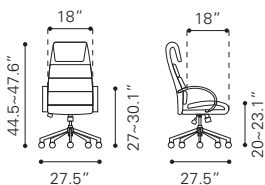

▲ **Lider Comfort Office Chair**

205315 Black
205316 White

Leatherette & Polished Aluminum

► **Lider Pro Office Chair**

205310 Black
205311 White
205312 Silver

Leatherette & Chromed Steel