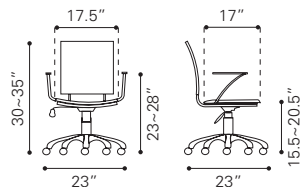

▲ **Criss Cross Office Chair**

205030 Black
205031 White
205032 Espresso
Leatherette & Chromed Steel