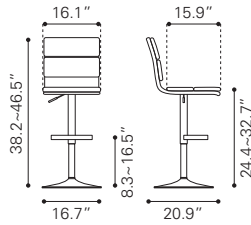

► **Use Bar Chair**

- 100594 Black
- 100595 White

Leatherette & Chromed Steel