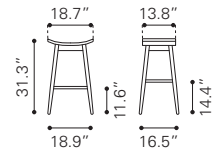

◀ **Trinity Barstool**

100951 Walnut

Wood Veneer & Rubber Wood