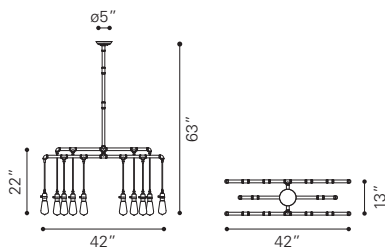

*UL LISTED, STARTER BULB NOT INCLUDED
RECOMMEND LED BULB: P50032 x10*

▶ **Maldonite Ceiling Lamp**

98268 Steel

*Metal
E26 ST64 16x MAX.25W*

*UL LISTED, STARTER BULB NOT INCLUDED
RECOMMEND LED BULB: P50021 x16*