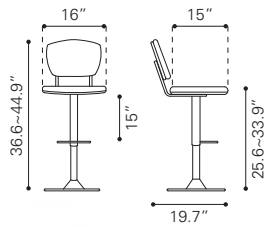

▶ **Tiger Bar Chair**

100316 White

Plywood, Leatherette & Chromed Steel