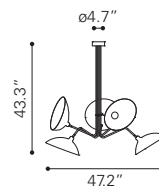

◀ **Desden Ceiling Lamp**

56062 Black

*Metal
E26 A19 5x MAX. 60W*

*UL LISTED, STARTER BULB NOT INCLUDED
RECOMMEND LED BULB: P50027 x5*