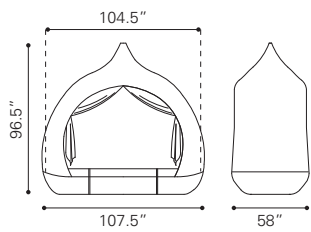

*Synthetic Weave,
Sunproof Fabric &
Aluminum Frame*

► **Albany Set of 2
Curtains Only**

100881 Light Gray
Sunproof Fabric

▲ **Martinique Beach Daybed**

703632 Brown & Beige

*Polyethylene, Sunproof Fabric
& Aluminum Frame*