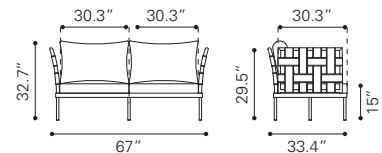

LOVESEAT

Comprised of:

- 703596 Arm Side/Backrest x4
- 703598 Back Cushion..... x2
- 703597 Seat Cushion x2
- 703577 Double Base x1

ON TOP STACK

Outdoor Lounge

► **Latter Small Floor Lamp**

56038 Natural

Glass & Teak Wood