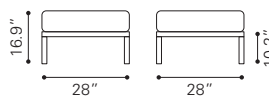

▲ **Santorini Ottoman** ▶

703894 White & Gray
703899 Dark Gray & Gray
*Sunproof Fabric & Polyresin,
Powder Coated Aluminum*