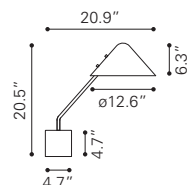

◀ **Pike Table Lamp**

56080 Black
Steel & Marble
E12 G50 2x MAX.40W
UL LISTED, STARTER BULB INCLUDED
RECOMMEND LED BULB: P50018 x2