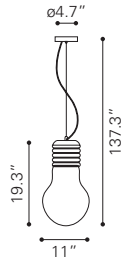

◀ **Kinetic Ceiling Lamp**

50104 Chrome

Glass & Chrome

E26 A19 1x MAX.60W

UL LISTED, STARTER BULB NOT INCLUDED

RECOMMEND LED BULB: P50023 x1

▲ Decadence Ceiling Lamp

50081 Clear