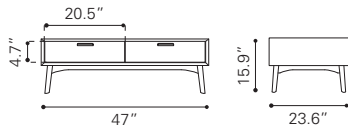

▼ **Design District Coffee Table**

100091 Walnut
Wood Veneer, MDF & Rubber Wood