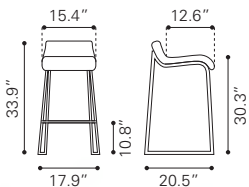

▶ **Father Barstool**

- 100408 Vintage Brown
- 100409 Vintage White

Leatherette & Steel