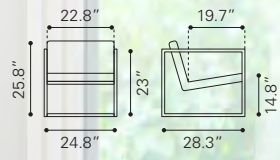

▲ **Alt Arm Chair**

1. 101108 Green Velvet
   - 101109 Pink Velvet
   - 101110 Blue Velvet
   - 101111 Gray Velvet
2. *Velvet & Chromed Steel*

▲ **Carbon Occasional Chair** ▶

1. 500073 Black
   - 500074 White
2. *Leatherette & Chromed Steel*