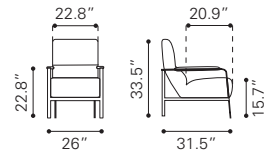

▲ **Jonkoping Sofa**

- 900624 Lime
- 900625 Orange
- 900626 Wheat

*Polyblend & Brushed
Stainless Steel*

▲ **Jonkoping Arm Chair**

- 500346 Lime
- 500347 Orange
- 500348 Wheat

*Polyblend & Brushed
Stainless Steel*