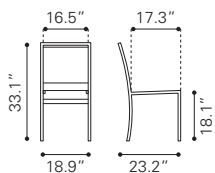

▲ **Mayakoba Dining Chair** ▶

703845 White

703846 Brown

Textilene & Powder Coated Aluminum