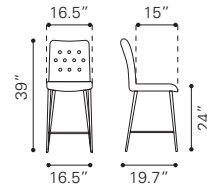

◀ **Uppsala Counter Chair**

300337 Tangerine
300338 Graphite

Polyblend & Chromed Steel