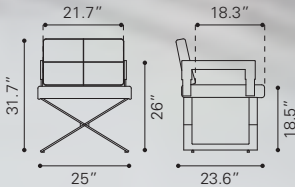

▼ Delfin Dining Chair

- 102101 Black
- 102102 White
- 102103 Espresso
- 102106 Gray

Leatherette & Chromed Steel