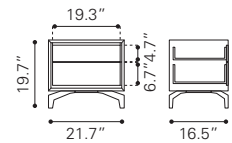

► **Linea High Chest**

100578 Walnut

Rubber Wood & MDF with Veneer

◀ **Linea Double Dresser**

100576 Walnut

Rubber Wood & MDF with Veneer

* Shown in Queen Size

▲ **Linea Queen Bed**