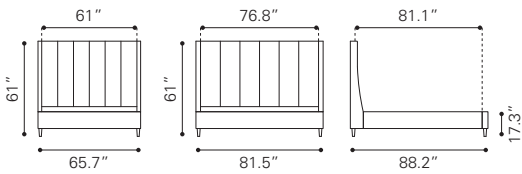

Polyester & Rubber Wood

* Shown in Queen Size

▲ **Gilded Age Queen Bed**

100565 Dove Gray
Polyester & Rubber Wood

▲ **Gilded Age King Bed**

100566 Dove Gray
Polyester & Rubber Wood

* Shown in Queen Size

▲ **Modernity King Bed**