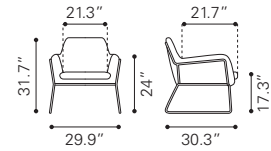

◀ **Nadir Arm Chair**

- 101112 Green Velvet
- 101113 Pink Velvet
- 101114 Blue Velvet
- 101115 Gray Velvet

Velvet & Chromed Steel

▶ **Stanza Arm Chair**

- 101154 Pink Velvet
- 101155 Green Velvet
- 101156 Blue Velvet

Velvet & Painted Metal