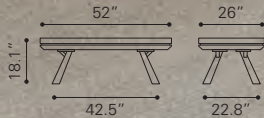

▲ **Beaumont End Table**
100748 Sun Drenched Acacia
Acacia Veneer, MDF & Solid Acacia Wood