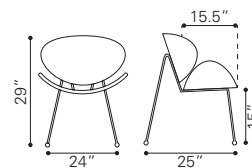

◀ **Match Occasional Chair**

- 100101 Black
- 100102 White

Leatherette & Chromed Steel