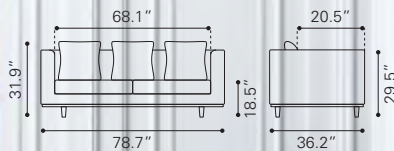

▼ **Garland Sofa**

101044 Gray Velvet
Velvet & Birch Wood & MDF