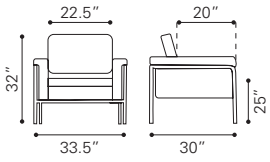

► **Singular Arm Chair**

900160 Black
900161 White
900162 Terracotta
Leatherette & Chromed Steel