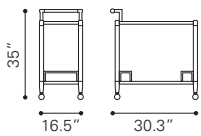

▲ **Existential Serving Cart**

100702 Gold

*Tempered Glass, Polycarbonate
& Stainless Steel*