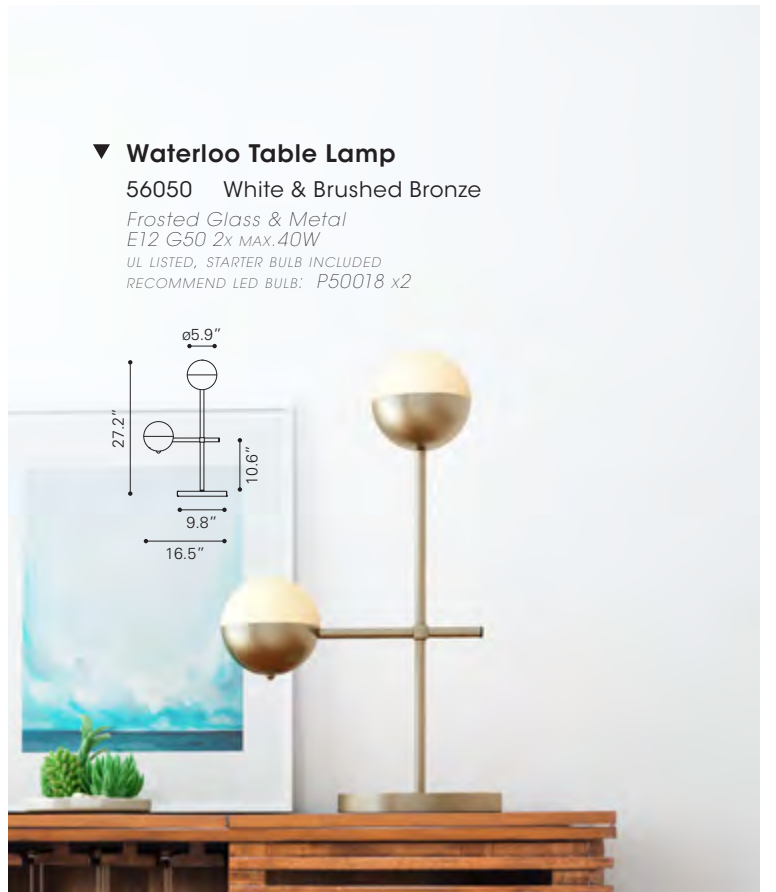

▼ **Waterloo Table Lamp**

56050 White & Brushed Bronze

Frosted Glass & Metal

E12 G50 2x MAX.40W

UL LISTED, STARTER BULB INCLUDED

RECOMMEND LED BULB: P50018 x2