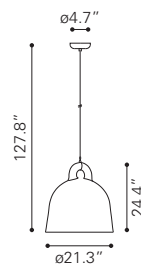

▲ **Hope Ceiling Lamp**

50201 White

Aluminium
E26 A19 1x MAX.100W

UL LISTED, STARTER BULB NOT INCLUDED
RECOMMEND LED BULB: P50028 x1