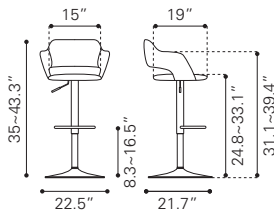

▶ **Hysteria Bar Chair**

100614 Black
100615 Espresso
100616 White

Leatherette & Chromed Steel