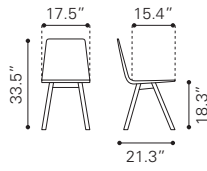

► **Audrey Dining Chair**

100955 Walnut

Wood Veneer & Rubber Wood