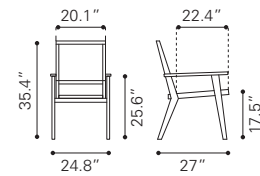

▼ **South Port Dining Chair**

703851 White Wash & White
Synthetic Weave & Acacia Wood