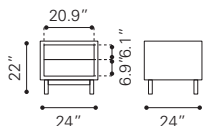

► **Raven End Table**

100967 Old Gray

Rubber Wood Veneer & MDF, Rubber Wood