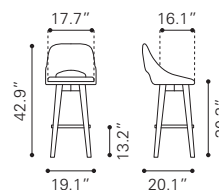

◀ **Ashmore Bar Chair**

- 101010 Charcoal Gray
- 101011 Emerald Green

Polystyrene, Veneer & MDF, Rubber Wood