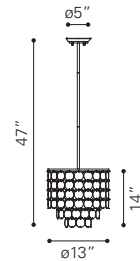

▲ **Shell Ceiling Lamp**

56021 White

Shell & Painted Metal

E26 A19 1x MAX.60W

UL LISTED, STARTER BULB NOT INCLUDED

RECOMMEND LED BULB: P50027 x1