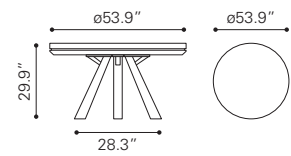

▶ **Skyline Round Dining Table**
 100811 Gray
 Knotty Oak Veneer & Rubber Wood

◀ **Beaumont Round Dining Table**

100743 Sun Drenched Acacia

Acacia Veneer, MDF &
Solid Acacia Wood

▼ **Beaumont Glass Round Dining Table**