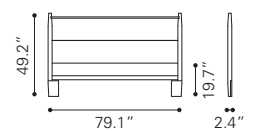

◀ **Nevada Headboard King**

100887 Tobacco

Rubber Wood