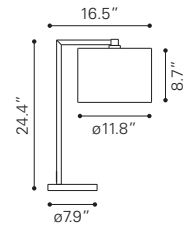

◀ **Race Table Lamp**

50307 Chrome

*Fabric & Metal
E26 A19 1x MAX.60W*

*UL LISTED, STARTER BULB NOT INCLUDED
RECOMMEND LED BULB: P50027 x1*