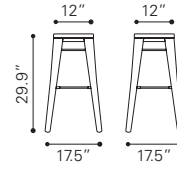

◀ **Marius Barstool**

- 106107 Rustic Wood
- 106108 Antique Black Gold
- 106110 Gunmetal

Bamboo & Steel (106107)
Steel (106108/106110)