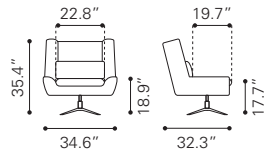

► **Enzo Occasional Chair**
101006 Distressed Gray
Leatherette & Steel