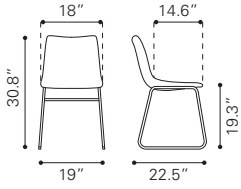

◀ **Honoria Arm Chair**
101146 Blue Velvet
101147 White
Velvet (101146) / Leatherette (101147) & Painted Metal

▼ **Smart Dining Chair** ►

100505 Vintage Espresso
100842 Distressed White

Leatherette & Steel