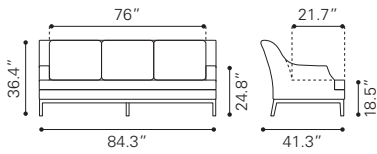

▲ **Ojai Sofa**

100787 Champagne White
Sunproof Fabric & Aluminum