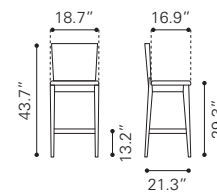

*Leatherette & Powder
Coated Metal, Solid Wood*

◀ **Ambrose Bar Chair**

100983 Walnut & Dark Gray

Poly Linen & MDF, Rubber Wood

▲ **Anton Barstool**

- 101019 Walnut & Dark Gray
- 101020 Walnut & Light Gray