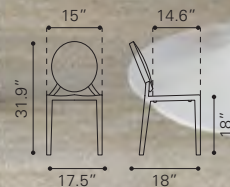

▼ **Eclipse Dining Chair**

100553 Gold
100550 Stainless Steel
Polished Stainless Steel