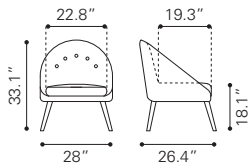

▼ **Carter Occasional Chair**
100728 Light Gray
100729 Cobalt Blue
Linen Blend & Toon Wood