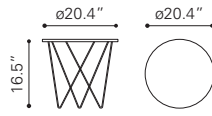

◀ **Macho Side Table**

404069 Walnut

Wood Veneer &
Chromed Steel