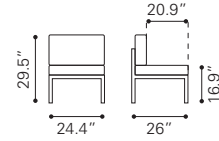

▼ **Golden Beach Middle Chair**

703814 White & Taupe
Sunproof Fabric & Powder
Coated Aluminum