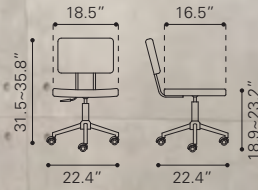

▶ **Series Office Chair**

- 100236 Black
- 100237 White
- 100238 Blue

Leatherette & Chromed Steel