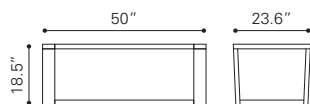

▲ **Skyline Cocktail Table**

100778 Gray

*Knotty Oak Veneer
& Rubber Wood*