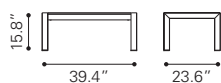

703652 Orange
703849 Dark Gray
Sunproof Fabric & Foam

▲ **Cosmopolitan Coffee Table**

701860 Brushed Aluminum
Faux Wood & Brushed Aluminum

▲ **Cosmopolitan Side Table**

703838 Brushed Aluminum
Faux Wood & Brushed Aluminum