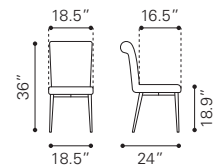

◀ Niles Dining Chair ▶

101140 Blue Velvet
101141 White

Velvet (101140) / Leatherette
(101141) & Painted Metal