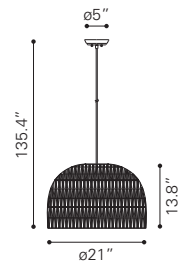

▲ **Paradise Ceiling Lamp**

50210 Gray

Synthetic Woven & Metal
E26 A19 1x MAX.60W

UL LISTED, STARTER BULB NOT INCLUDED
RECOMMEND LED BULB: P50027 x1