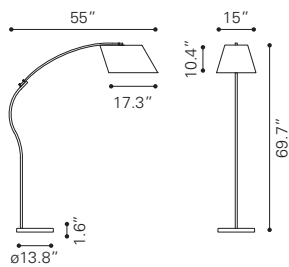

◀ **Vortex Floor Lamp**

50074 Black
50192 White

Fabric & Painted Metal & Marble
E26 A19 1x MAX.100W
UL LISTED, STARTER BULB NOT INCLUDED
RECOMMEND LED BULB: P50024 x1

▶ **Derecho Floor Lamp**

50155 Red

Fabric & Painted Metal
E26 A19 1x MAX.100W
UL LISTED, STARTER BULB NOT INCLUDED
RECOMMEND LED BULB: P50028 x1