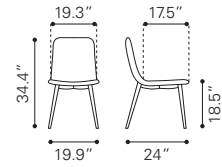

◀ **Tangiers Dining Chair**

101082 Taupe
101083 White

Leatherette & Stainless Steel

▲ **Probability Dining Chair**

104155 Gray
104156 Green
104158 Orange

Velour Polyblend & Beech Wood