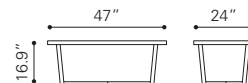

▲ **Brooklyn Coffee Table**

100662
Grey Oak & Antique Brass
Ash Veneer, MDF & Metal