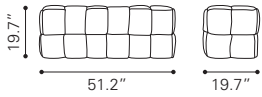

► **Checks Bench**

100638 Navy Blue
100639 Orange
Polyblend & MDF