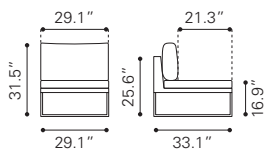

▲ **Malibu Side Table**

703837 Espresso

Tempered Glass, Synthetic Weave & Aluminum Frame