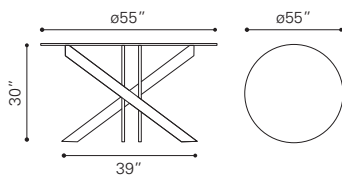

▶ **Stance Dining Table**

102139 Crackled

Tempered Glass & Chromed Steel