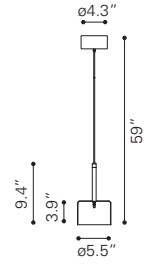

◀ **Storm Ceiling Lamp**

50136 Clear

Glass & Chrome

G4 HALOGEN 1x MAX.10W

UL LISTED, STARTER BULB INCLUDED