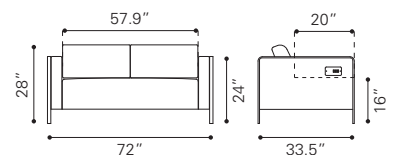

▲ **Thor Sofa**

100388 White
100389 Black

*Leatherette & Polished
Stainless Steel*
(6x USB CHARGING PORTS)