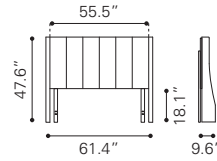

◀ **Gilded Age Headboard (Full)**

100567 Dove Gray
Polyester & Rubber Wood