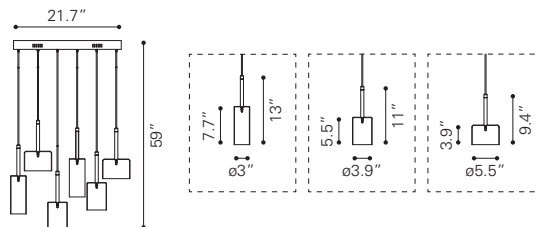

UL LISTED, STARTER BULB INCLUDED

▲ **Lambie Ceiling Lamp**

98425 Rust & Amber

Glass & Metal
E26 T30x220 / T45 41333x MAX.25W

UL LISTED, STARTER BULB NOT INCLUDED
RECOMMEND LED BULB: P50036 x3 + P50037 x1

▲ **Bismite Ceiling Lamp**