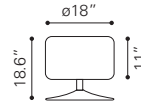

◀ **Plump Ottoman**

- 103020 Black
- 103021 White
- 103022 Brown

Leatherette & Chromed Steel