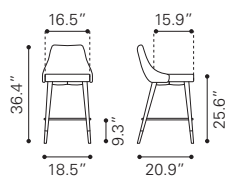

▲ **Piccolo Counter Chair**

- 101092 Pink Velvet
- 101093 Gray Velvet
- 101094 Green Velvet
- 101095 Yellow Velvet

Velvet & Stainless Steel

▲ **Tolivere Bar Chair**

- 101104 Green Velvet
- 101175 Pink Velvet
- 101176 Blue Velvet
- 101177 Gray Velvet

Velvet & Stainless Steel