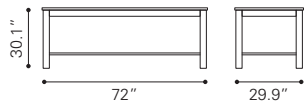

▼ **Odin Dining Table** ▶

100619 White
100621 Black

MDF, Metal & Poplar Wood
(8x USB CHARGING PORTS TOTAL)