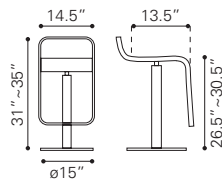

▶ **Equino Barstool**

- 301111 Black
- 301112 Red
- 301113 White
- 301114 Espresso

Leatherette & Chromed Stainless Steel