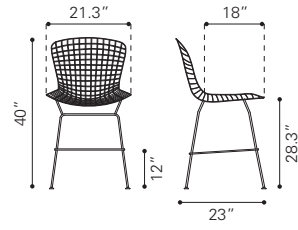

▲ **Zip Counter Chair**

100582 White
Polypropylene & Chromed Steel

▲ **Zip Bar Chair**

100323 White
Polypropylene & Chromed Steel

◀ **Wire Bar Chair**

100362 Rose Gold
188015 Chrome

Chromed Steel

▼ **Wire Counter Chair**