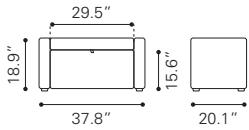

► **Anderson Bench**

101196 Dark Gray
101211 Blue
Polyester & Poplar Wood