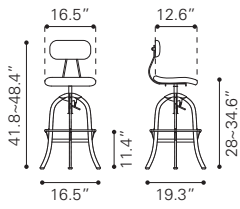

► **Gering Bar Chair**

100442 Burgundy & Antique Black
Leatherette & Plywood, Metal