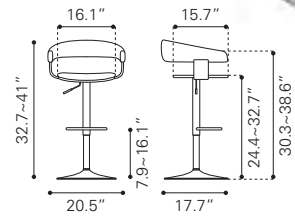

100610 Black
100611 White

Leatherette & Chromed Steel

▶ **Hysteria Bar Chair**

100614 Black
100615 Espresso
100616 White

Leatherette & Chromed Steel

◀ **Fuel Bar Chair**

100596 Black
100597 White

*Plywood, Leatherette
& Chromed Steel*