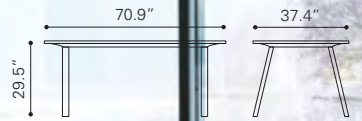

Wood Veneer, MDF &
Brushed Stainless Steel

▼ **Brooklyn Dining Table**

100661 Grey Oak & Antique Brass

Ash Veneer, MDF & Metal

▲ **Graham Dining Table**
101057 Walnut
Mini Veneer & MDF, Rubber Wood

▲ **Sycamore Dining Table**
100980 Walnut
Wood Veneer & MDF, Rubber Wood