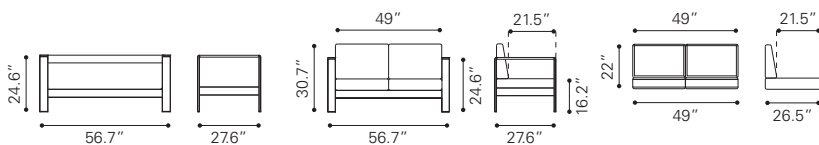

703652 Orange
703849 Dark Gray
Sunproof Fabric & Foam

▲ **Cosmopolitan Coffee Table**

701860 Brushed Aluminum
Faux Wood & Brushed Aluminum

▲ **Cosmopolitan Side Table**

703838 Brushed Aluminum
Faux Wood & Brushed Aluminum