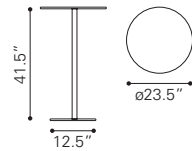

◀ **Cyclone Bar Table**

- 601170 Black
- 601171 White
- 601172 Espresso

Painted Tempered Glass & Brushed Stainless Steel