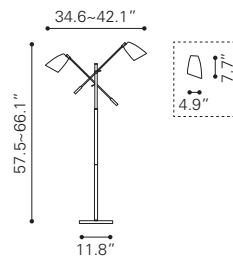

◀ **Tanner Floor Lamp**

56079 Matt Black & Brass

Steel & Marble

E12 G50 2x MAX.40W

UL LISTED, STARTER BULB INCLUDED

RECOMMEND LED BULB: P50018 x2