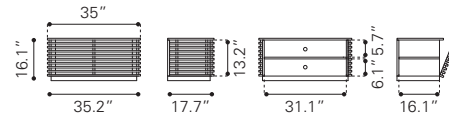

▲ **Linea Narrow TV Stand**

199053 Walnut

Rubber Wood & MDF with Veneer