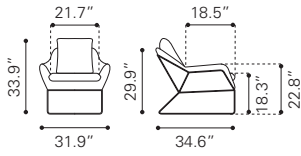

▼ **Finn Lounge Chair**

101003 Distressed Gray

Leatherette & Steel