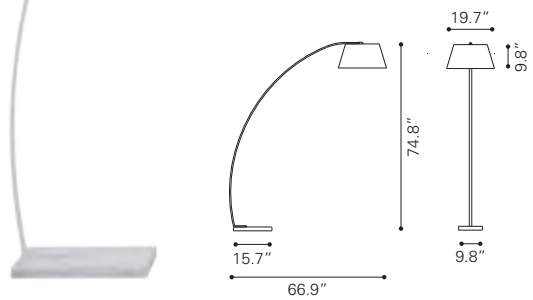

◀ **Vortex Floor Lamp**

50074 Black
50192 White

Fabric & Painted Metal & Marble
E26 A19 1x MAX.100W
UL LISTED, STARTER BULB NOT INCLUDED
RECOMMEND LED BULB: P50024 x1

▶ **Derecho Floor Lamp**

50155 Red

Fabric & Painted Metal
E26 A19 1x MAX.100W
UL LISTED, STARTER BULB NOT INCLUDED
RECOMMEND LED BULB: P50028 x1