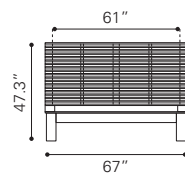

▲ **Linea Queen Bed**

100575 Walnut

Rubber Wood & MDF with Veneer