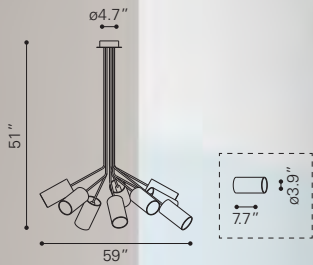

▲ **Ambition Ceiling Lamp**

50214 Black

*Fabric & Metal
E12 G45 9x MAX. 15W*

*UL LISTED, STARTER BULB NOT INCLUDED
RECOMMEND LED BULB: P50016 x9*