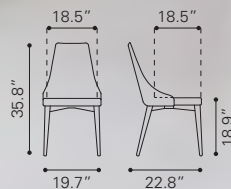

▼ **Moor Dining Chair**

100277 Beige
100278 Dark Gray

*Leatherette & Powder
Coated Metal, Solid Wood*