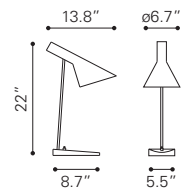

▲ **Hop Table Lamp**

50309 Black

Metal
E26 A19 1x MAX.40W

UL LISTED, STARTER BULB NOT INCLUDED
RECOMMEND LED BULB: P50026 x1

◀ **Step Table Lamp**

50303 White & Black

Fabric & Metal
E26 A19 1x MAX.60W

UL LISTED, STARTER BULB NOT INCLUDED
RECOMMEND LED BULB: P50027 x1