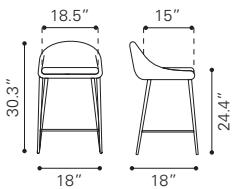

▶ **Reykjavik Counter Chair**

300332 Tobacco
300333 Tangerine
300334 Graphite
300335 Pea

Polyblend & Chromed Steel