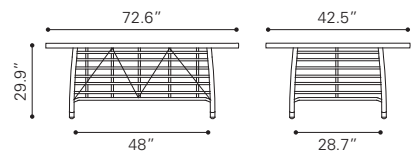

▲ **Sanbanks Dining Table**

703533 Gray

Polyethylene Faux Wood & Aluminum Frame