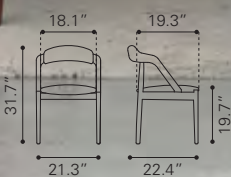

▲ **Newman Dining Chair**

100978 Walnut & Ink Blue
101013 Walnut & Dark Gray

Poly Linen, Wood Veneer & MDF, Rubber Wood