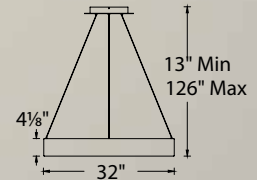

Corso

18", 32" and 43" LED Pendant

Now available in black and white

PD-33732

Color Temp: 3000K
CRI: 80
Dimming: 100%-5% ELV;
0-10V
Rated Life: 83,000 hours
Input: 120-277V

- Aluminum hardware, PC diffuser
- Thin powered cables provide an ultra-clean look
- LED modules concealed within for even illumination
- Can be mounted on sloped ceiling
- **Universal voltage driver (120V-220V-277V) concealed within canopy**

	Size	Watt	LED Lumens	Delivered Lumens	Finish
PD-33718	18"	22W	1495	940	WT White BK Black AL Brushed Aluminum NEW NEW
PD-33732	32"	88W	6340	4435	
PD-33743	43"	128W	11115	7300	

Example: **PD-33732-BK**