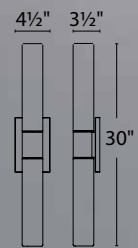

Elementum

13", 22" and 30" LED Bath or Sconce

Now available in brushed brass

Color Temp: 2700K (3000K & 3500K Special Order)

CRI: 90

Dimming: 100%–10% ELV

Rated Life: 54,000 hours

Input: 120V (277V special order)

- Opal glass diffuser
- 22" and 30" versions may be mounted vertically or horizontally
- No transformer or driver needed
- ADA compliant

WS-7230