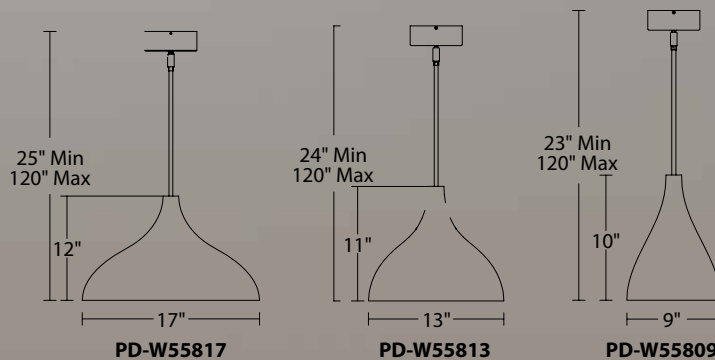

The smooth graceful lines of the matte-finished shade contrast with the textured gold interior on this elegant pendant, perfect for dining rooms, kitchens, alcoves, restaurants and hospitality spaces.

Color Temp: 3000K
CRI: 90
Dimming: 100% - 10% ELV, 0-10V
Rated Life: 50,000 hours*
Input: 120V

- Aluminum construction
- Smooth round exterior with weather-resistant finish, contrast ribbing on interior
- Three 12" and one 6" downrod included, additional rods available
- Can be mounted on a sloped ceiling, swivel attachment included for seismic protection
- Driver concealed within canopy
- IP65 rated