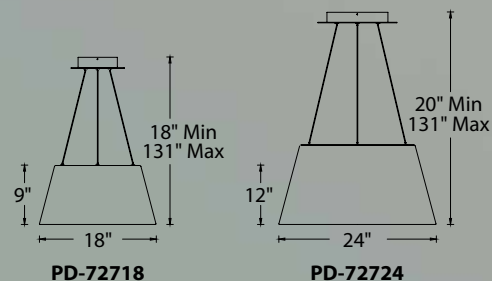

Size	Watt	LED Lumens	Delivered Lumens	Finish
PD-72718	18"	33W	2450	1755	WT White BK Black AL Brushed Aluminum
PD-72724	24"	43W	3235	2385	NEW NEW

Example: **PD-72718-BK**