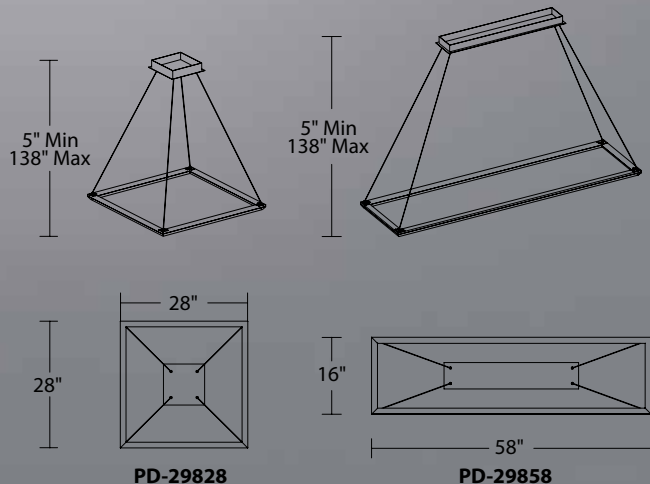

- Aluminum hardware and extruded acrylic diffuser
- Crisp mitered joints
- Thin color matched powered aircraft cables and hardware
- Can be mounted on a sloped ceiling
- **Universal voltage driver (120V-220V-277V) concealed within canopy**