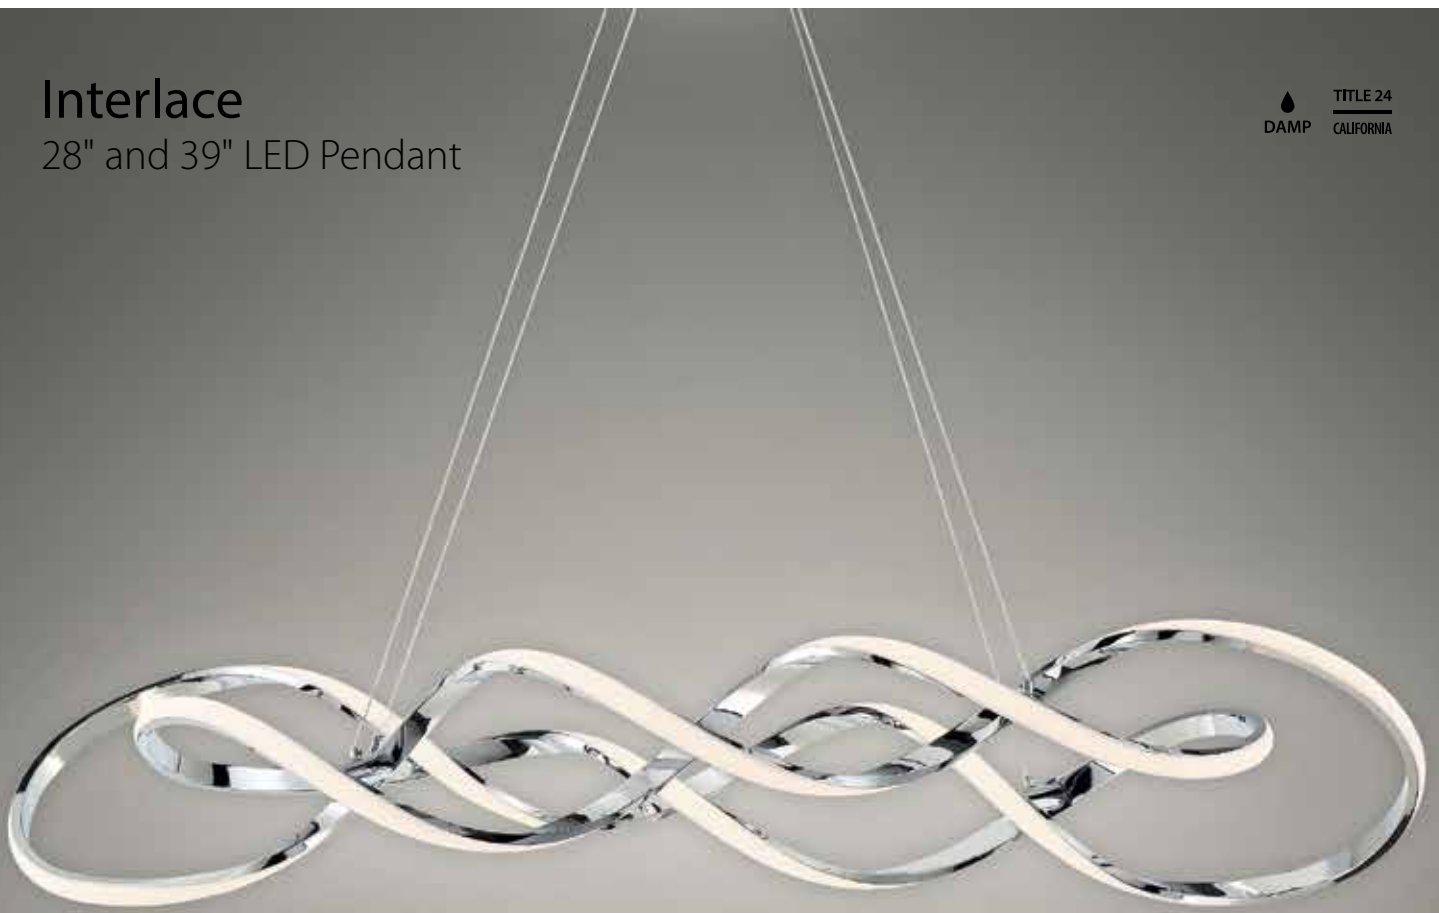

Interlace

28" and 39" LED Pendant

TITLE 24
DAMP CALIFORNIA

PD-47839-CH shown

Color Temp: 3000K
CRI: 90
Dimming: 100% - 10% ELV & 0-10V
Rated Life: 50,000 hours
Input: 120-277V

- Two seamless interlocked loops
- Thin powered cables provide an ultra-clean look
- Can be mounted on a sloped ceiling
- **Universal voltage driver (120V-220V-277V) concealed within canopy**