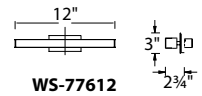

Example: **WS-35861-AL**

Brink

12", 18", 24" and 36" LED Bath & Sconce

Now available in brushed brass

Color Temp: 2700K, 3000K, 3500K
CRI: 90
Dimming: 100%–5% ELV
Rated Life: 85,000 hours
Input: 120–277V

- Co-extruded acrylic diffuser
- Conversion plate for 4" junction box included
- Can be mounted vertically, horizontally or at an angle
- Adjustable backplate
- **2.76" x 1.26" x 1.18" universal voltage driver (120V-220V-277V) installs within junction box**
- ADA compliant