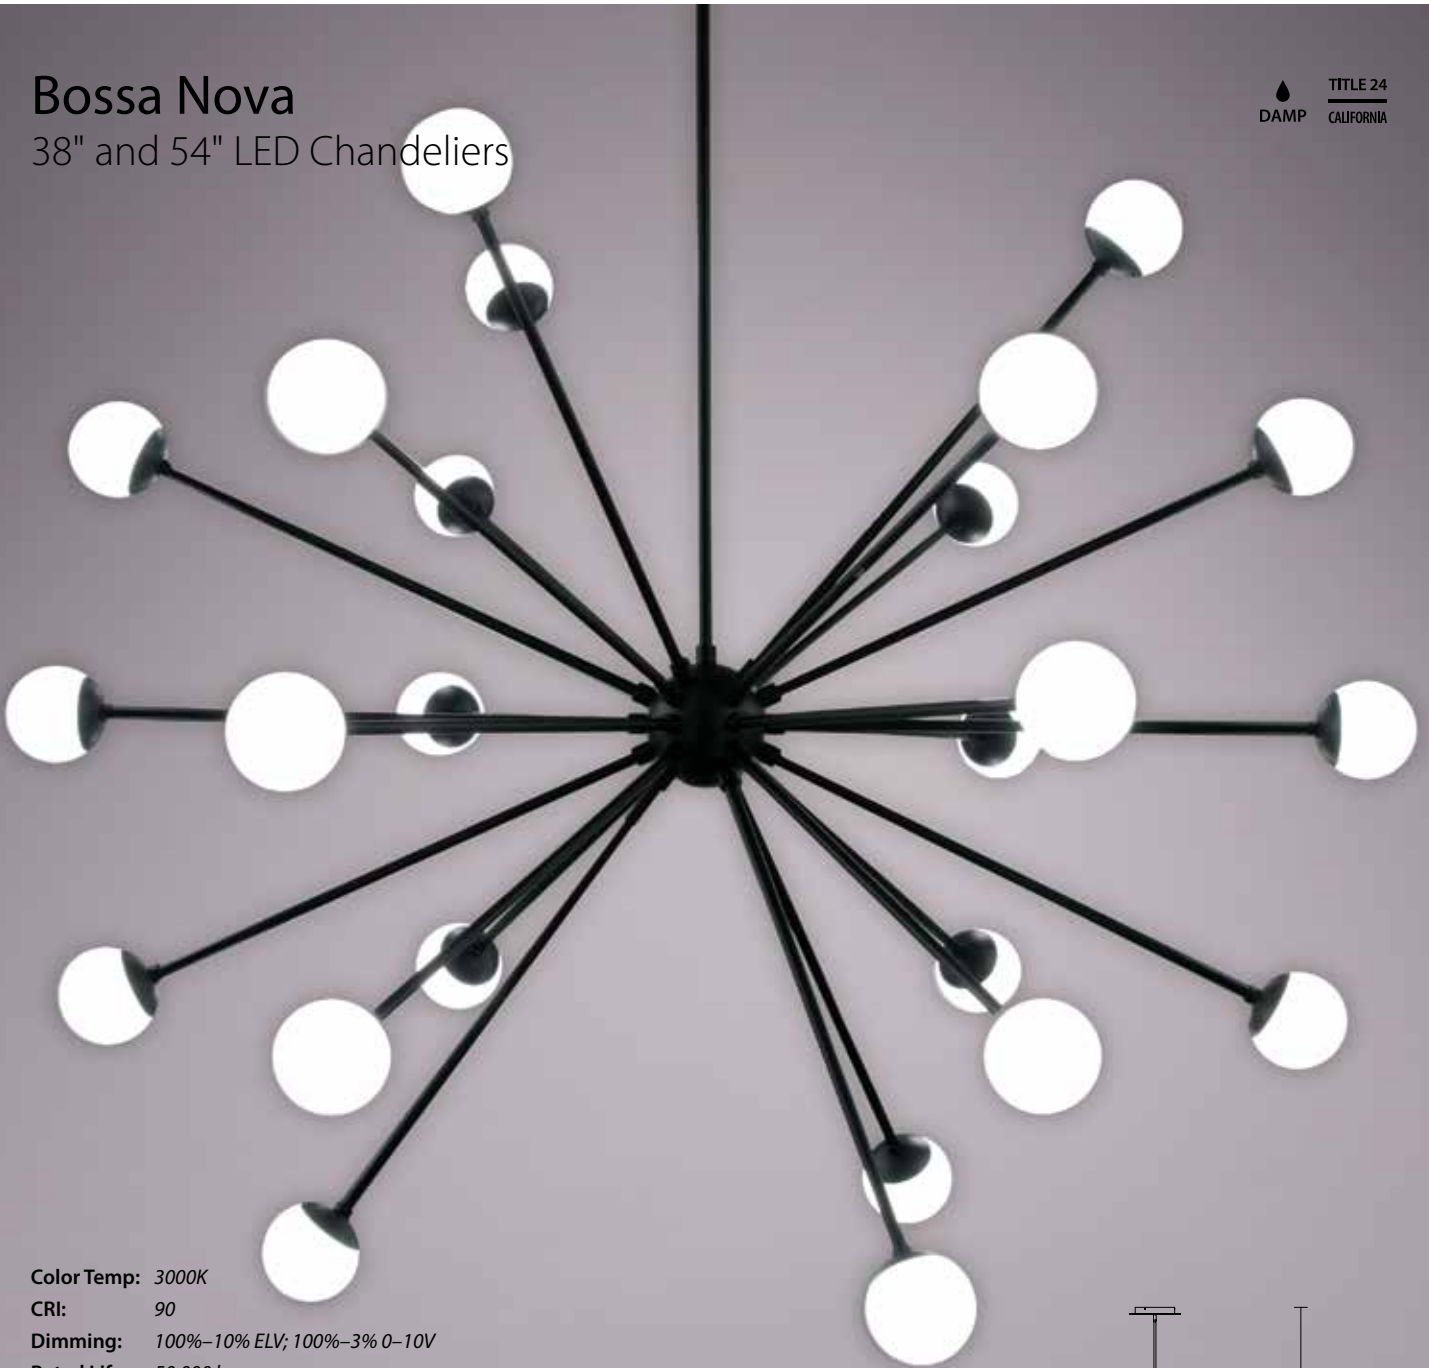

With its contrast of simple shapes, Bossa Nova captures the formal energy of Mid-Century modernism, but adds a high-tech twist with cutting-edge LED light and an installation-friendly design.

Color Temp: 3000K
CRI: 90
Dimming: 100%–5% ELV;
100%–3% 0–10V
Rated Life: 50,000 hours
Input: 120V

- Mouth-blown opal glass shades
- Driver located in fixture

WS-93801

Bossa Nova

LED Wall Sconce

 **TITLE 24**
CALIFORNIA

WS-93803

	No. of Lights	Watt	LED Lumens	Delivered Lumens	Finish
WS-93801	1	6W	400	300	BK <i>Black</i> 
WS-93803	3	12W	869	681	

Example: **WS-93803-BK**

Bossa Nova

38" and 54" LED Chandeliers

 **TITLE 24**
CALIFORNIA

Color Temp: 3000K
CRI: 90
Dimming: 100%–10% ELV; 100%–3% 0–10V
Rated Life: 50,000 hours
Input: 120–277V

- Mouth-blown opal glass shades
- Easy-to-assemble design with quick connections
- Three 12" and one 6" downrod included
- Can be mounted on a sloped ceiling
- **Universal voltage driver (120V-220V-277V) concealed within fixture**