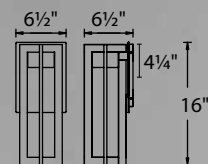

Chamber

12", 16" and 20" LED Outdoor

Now available in black

Updated with a fresh black finish, this family of outdoor sconces, pendants and post lights offers a bold, Mid-Century modern look with intersecting aluminum frames and cutting-edge LED light.

Color Temp: 3000K
CRI: 90
Dimming: 100%–10% ELV
Rated Life: 50,000 hours*
Input: 120V (277V special order)

- Solid aluminum construction with weather-resistant finish
- Minimal mounting hardware for easy installation
- Light engine is factory sealed for maximum protection from the elements
- No transformer or driver required
- IP65 rated

WS-W48616

		Size	Watt	LED Lumens	Delivered Lumens	Finish
	WS-W48612	12"	10W	800	195	BK Black BZ Bronze NEW
	WS-W48616	16"	12W	1000	250	
	WS-W48620	20"	18W	1600	595	

Example: **WS-W48616-BK**

For 277V, add an "F" before the finish: **WS-W48616F-BK**