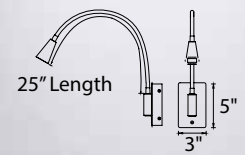

Stretch

LED Swing Arm

Now available in 2 lights & titanium

Color Temp: 3000K
CRI: 90
Dimming: Internal
Rated Life: 50,000 hours
Input: 120V

- A contemporary utilitarian design
- Flexible, yet fixable rubber tube for directing light
- Fingertip touch dimming on back plate
- Individually switched
- Two 12" cord covers, and 8ft cord for hardwired or portable installation
- Installs on a standard 2" x 4" junction box
- Conversion plate for 4" junction box included
- Driver located within canopy

BL-1630