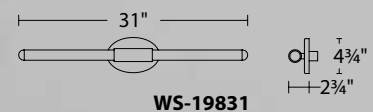

- Acrylic tube filled with crystalline beads
- Can be mounted vertically or horizontally
- **3" x 1.25" x 1.13" universal voltage driver (120V-220V-277V) installs within a junction box**
- ADA compliant