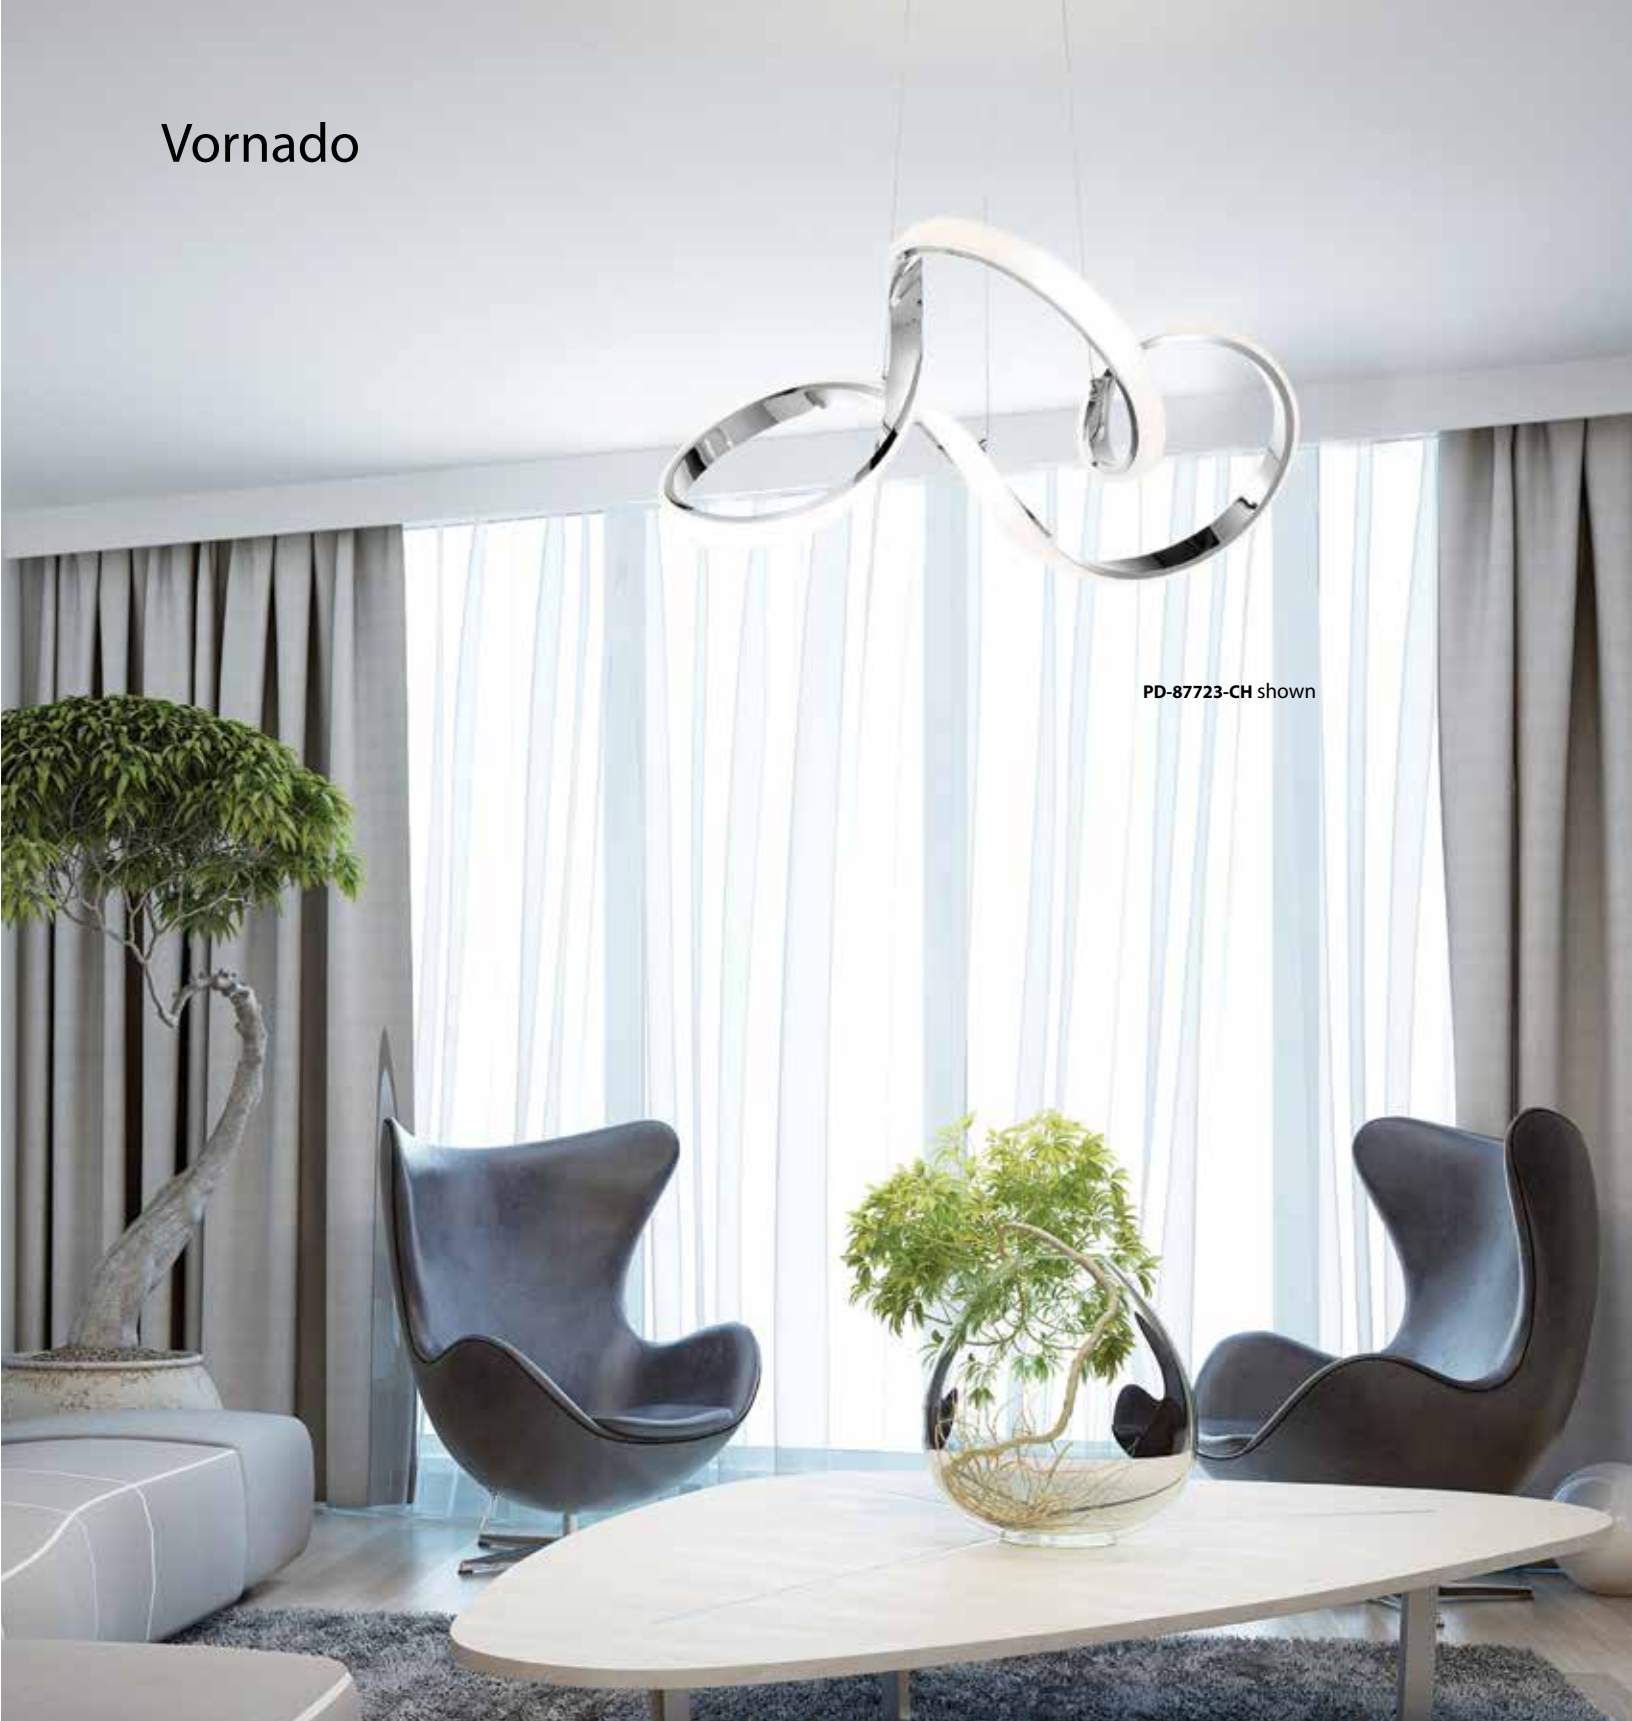

Vornado

PD-87723-CH shown

	Size	Watt	Delivered Lumens	Finish
PD-87720	20"	30.5W	2075	
PD-87723	23"	52W	3110	WT White
PD-87735	35"	52W	3550	CH Chrome

WT White

CH Chrome

NEW

Example: **PD-87723-CH**