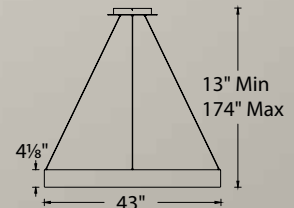

Now available in black and white

PD-33732-BK shown

PD-33718

PD-33732

PD-33743

Color Temp: 3000K
CRI: 80
Dimming: 100%-5% ELV;
 0-10V
Rated Life: 83,000 hours
Input: 120-277V

- Aluminum hardware, PC diffuser
- Thin powered cables provide an ultra-clean look
- LED modules concealed within for even illumination
- Can be mounted on sloped ceiling
- **Universal voltage driver (120V-220V-277V) concealed within canopy**