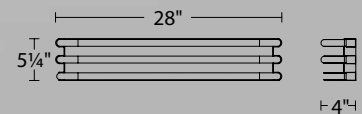

Trio

20", 28" and 37" LED Bath & Sconce

A subtly retro-inspired piece that's totally modern at the same time, Trio's evenly illuminated strips hover above a polished chrome backplate, creating an interesting yet understated accent in blissful bathrooms and commercial spas alike. Mount it over a vanity or vertically as a sconce.

- **Color Temp:** 3000K
- **CRI:** 90
- **Dimming:** 100%–5% ELV;
  100%–1% 0–10V
- **Rated Life:** 75,000 hours
- **Input:** 120–277V

- Three individual illuminating chrome plated elements
- **Universal voltage driver (120V-220V-277V) concealed within fixture**
- ADA compliant

WS-51828

	Size	Watt	LED Lumens	Delivered Lumens	Finish
WS-51820	20"	20W	1522	1061	CH Chrome
WS-51828	28"	27W	2602	1821	
WS-51837	37"	34W	3351	2346	

Example: **WS-51828-CH**