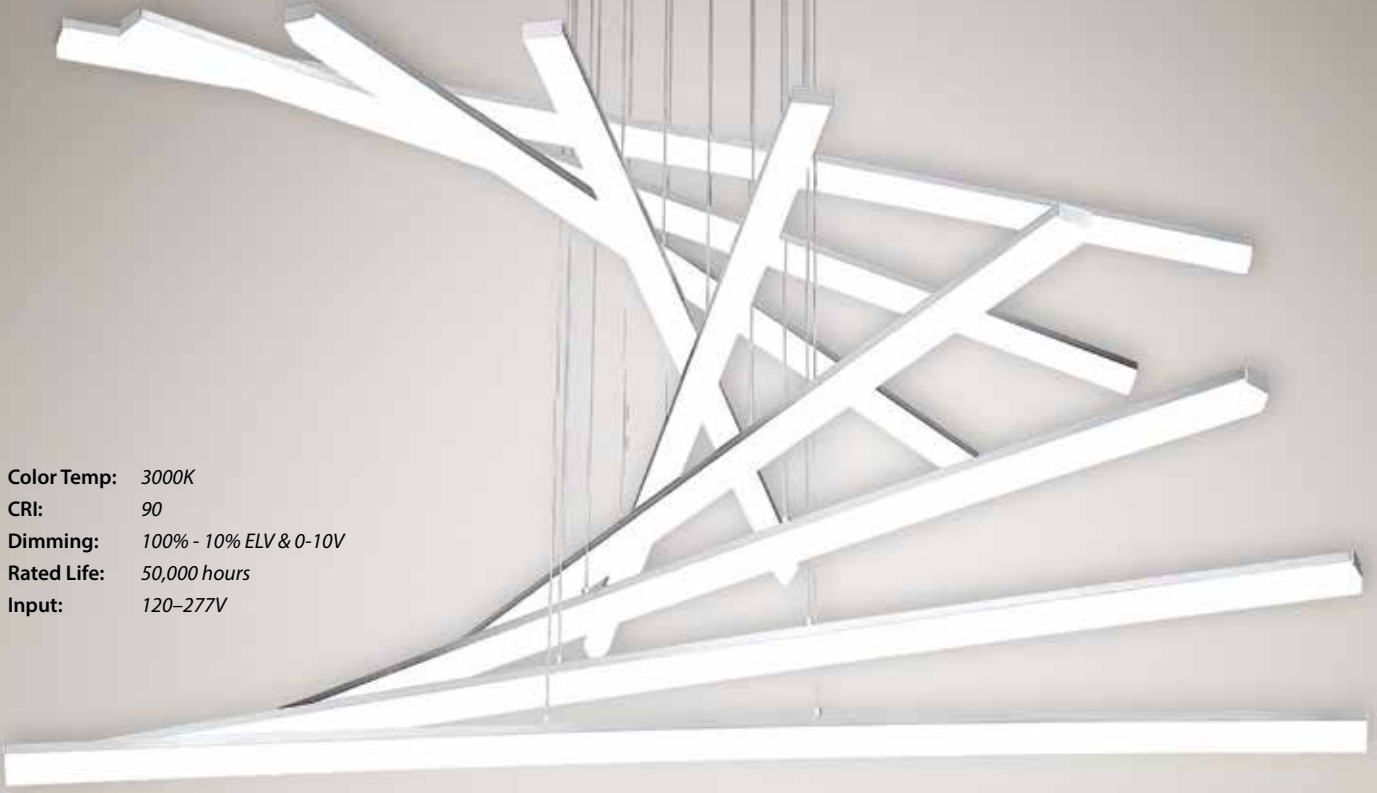

Stack

3-light, 6-light & 9-light LED Chandeliers

Color Temp: 3000K
CRI: 90
Dimming: 100% - 10% ELV & 0-10V
Rated Life: 50,000 hours
Input: 120-277V

A chandelier that is designed to your tastes—simply adjust the hanging height and slope of any stem exactly how you want to express your artistry. Thin powered suspension wires ensure a clean look no matter how you hang it.

- Aluminum hardware and extruded acrylic diffuser
- Thin color matched powered aircraft cables and hardware
- Height and slope of each strip can be individually adjusted for personalization
- Can be mounted on a sloped ceiling
- **Universal voltage driver (120V-220V-277V) concealed within canopy**