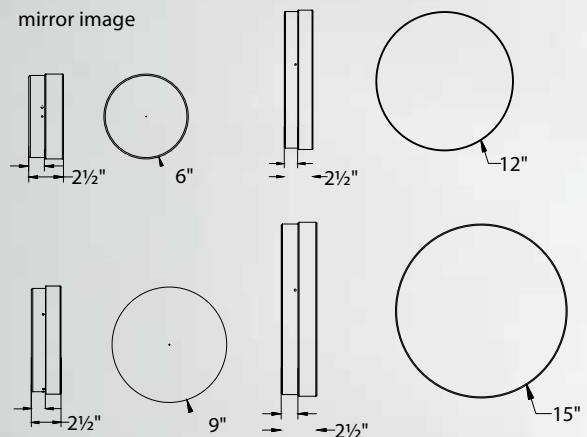

Dot's finely crafted diffuser amplifies the brightness on this durable waterproof outdoor flush mount while also showing off its impressive heft and depth. Rendered in highly durable marine-grade stainless steel, Dot withstands the toughest conditions but can also complement interior metal finishes just as well.

Color Temp: 3000K, 3500K
CRI: 90
Dimming: 100%–10% ELV
Rated Life: 54,000 hours
Input: 120V (277V special order)

- Weather-resistant 316 stainless steel body
- Lightweight, injection-molded, UV-rated acrylic diffuser enhances brightness, safety lock prevents slippage
- No transformer or driver needed
- 277V option available for 9", 12" & 15" sizes (special order)
- ADA compliant