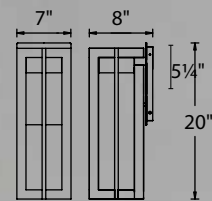

WS-W48620

		Size	Watt	LED Lumens	Delivered Lumens	Finish
	WS-W48612	12"	10W	800	195	BK Black BZ Bronze NEW
	WS-W48616	16"	12W	1000	250	
	WS-W48620	20"	18W	1600	595	

Example: **WS-W48616-BK**

For 277V, add an "F" before the finish: **WS-W48616F-BK**