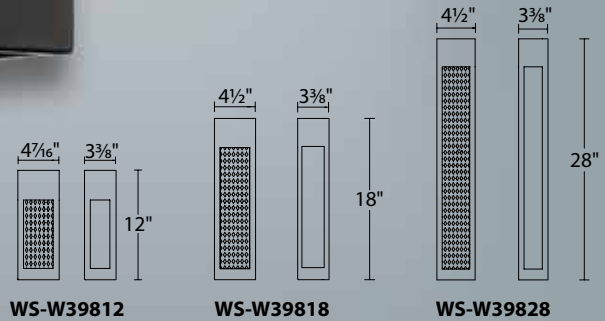

Size	Watt	LED Lumens	Delivered Lumens	Finish
	WS-W39812	12"	8W	602	132	BK <i>Black</i>
	WS-W39818	18"	10W	811	190	
	WS-W39828	28"	13W	980	214	

Example: **WS-W39818-BK**