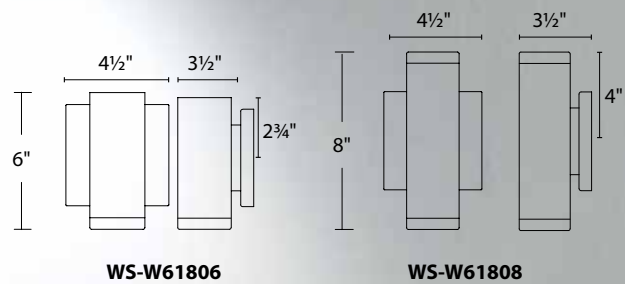

Color Temp: 3000K
CRI: 90
Dimming: 100%–10% ELV
Rated Life: 50,000 hours
Input: 120V–277V

- Aluminum construction, die-cast glass accents
- Weather-resistant finish
- 6" version can be mounted in either direction
- **Universal voltage driver (120V-220V-277V) concealed within fixture**
- ADA compliant
- IP65 rated