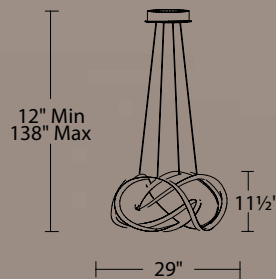

Vornado

29" LED Pendant

TITLE 24
CALIFORNIA

Color Temp: 3000K
CRI: 90
Dimming: 100% - 10% ELV & 0-10V
Rated Life: 50,000 hours
Input: 120-277V

- Hand-crafted, seamless construction
- Thin powered cables provide an ultra-clean look
- Can be mounted on a sloped ceiling
- **Universal voltage driver (120V-220V-277V) concealed within canopy**

PD-87729