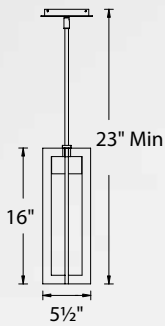

Chamber

16" LED Outdoor
Pendant
Now available
in black

	Size	Watt	LED Lumens	Delivered Lumens	Finish
PD-W48616	16"	12W	1000	295	BK Black NEW BZ Bronze

Example: **PD-W48616-BK**

20" LED Outdoor Post Lantern
Now available in black