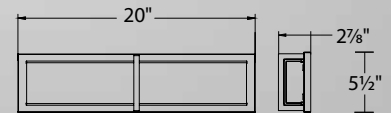

WS-99820

WS-99830

WS-99840

	Size	Watt	LED Lumens	Delivered Lumens	Finish
WS-99820	20"	22W	1880	975	CH <i>Chrome</i> 
WS-99830	30"	28W	2583	1371	
WS-99840	40"	36W	3100	1780	

Example: **WS-99830-CH**
 For 277V special order, add an "F" before the finish: **WS-99830F-CH**