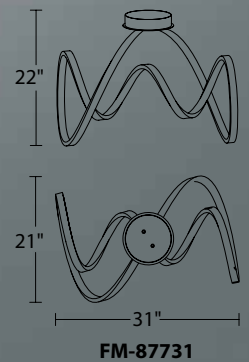

	Size	Watt	LED Lumens	Delivered Lumens	Finish
FM-87731	31"	85W	7059	5375	CH Chrome 

Example: **FM-87731-CH**

Geos

6" and 10" LED Ceiling and Wall

Now available in brushed brass

Updated in a stylish brass finish to complement the latest interior trends, this super-slim design floats less than an inch from the wall or ceiling and provides ample light without any shadows or hot spots. Available in brushed brass, titanium and powder white.