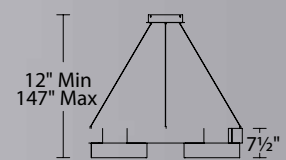

Trap

20", 27" and 38" LED Pendant

PD-95820-BK shown

TITLE 24
DAMP CALIFORNIA

PD-95827-WT shown

PD-95838-CH shown

PD-95820

PD-95827