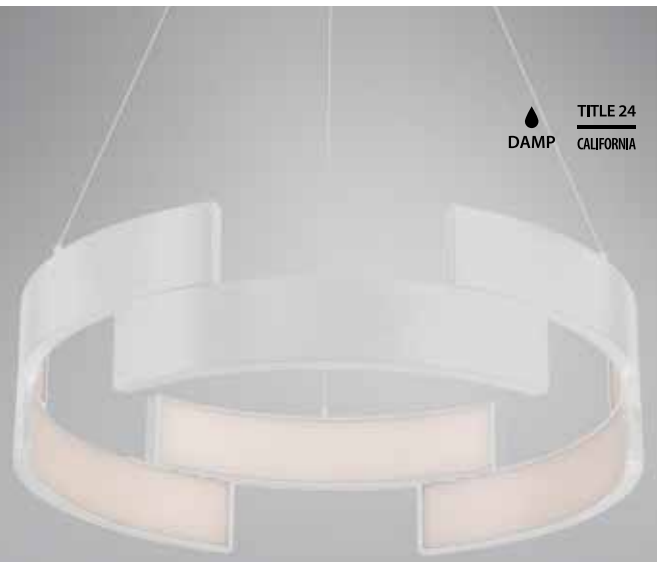

TITLE 24
DAMP CALIFORNIA

PD-95827-WT shown