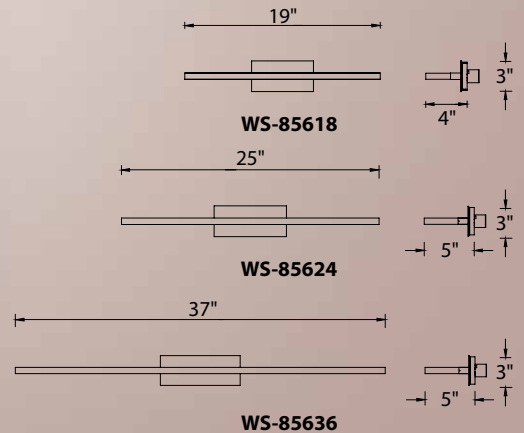

	Size	Watt	LED Lumens	Delivered Lumens	Finish
WS-75818	18"	9W	535	417	AL <i>Brushed Aluminum</i> 

Example: **WS-75818-AL**

Wedge

Level

19", 25" and 37" LED Bath & Sconce

Now available in white

Adjustable backplate

Color Temp: 3500K
CRI: 90
Dimming: 100%–10% ELV
Rated Life: 85,000 hours
Input: 120–277V

- Half-inch edge-lit linear blade
- Frosted diffuser provides even illumination
- Adjustable back plate (see spec sheet for adjustable length)
- Conversion plate for 4" junction box included
- Can be mounted vertically or horizontally
- 19" version is ADA compliant
- **2.76" x 1.26" x 1.18" universal voltage driver (120V-220V-277V) installs within junction box**