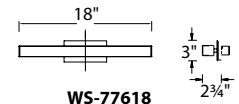

Brink

12", 18", 24" and 36" LED Bath & Sconce

Now available in brushed brass

Color Temp: 2700K, 3000K, 3500K
CRI: 90
Dimming: 100%–5% ELV
Rated Life: 85,000 hours
Input: 120–277V

- Co-extruded acrylic diffuser
- Conversion plate for 4" junction box included
- Can be mounted vertically, horizontally or at an angle
- Adjustable backplate
- **2.76" x 1.26" x 1.18" universal voltage driver (120V-220V-277V) installs within junction box**
- ADA compliant

WS-77612