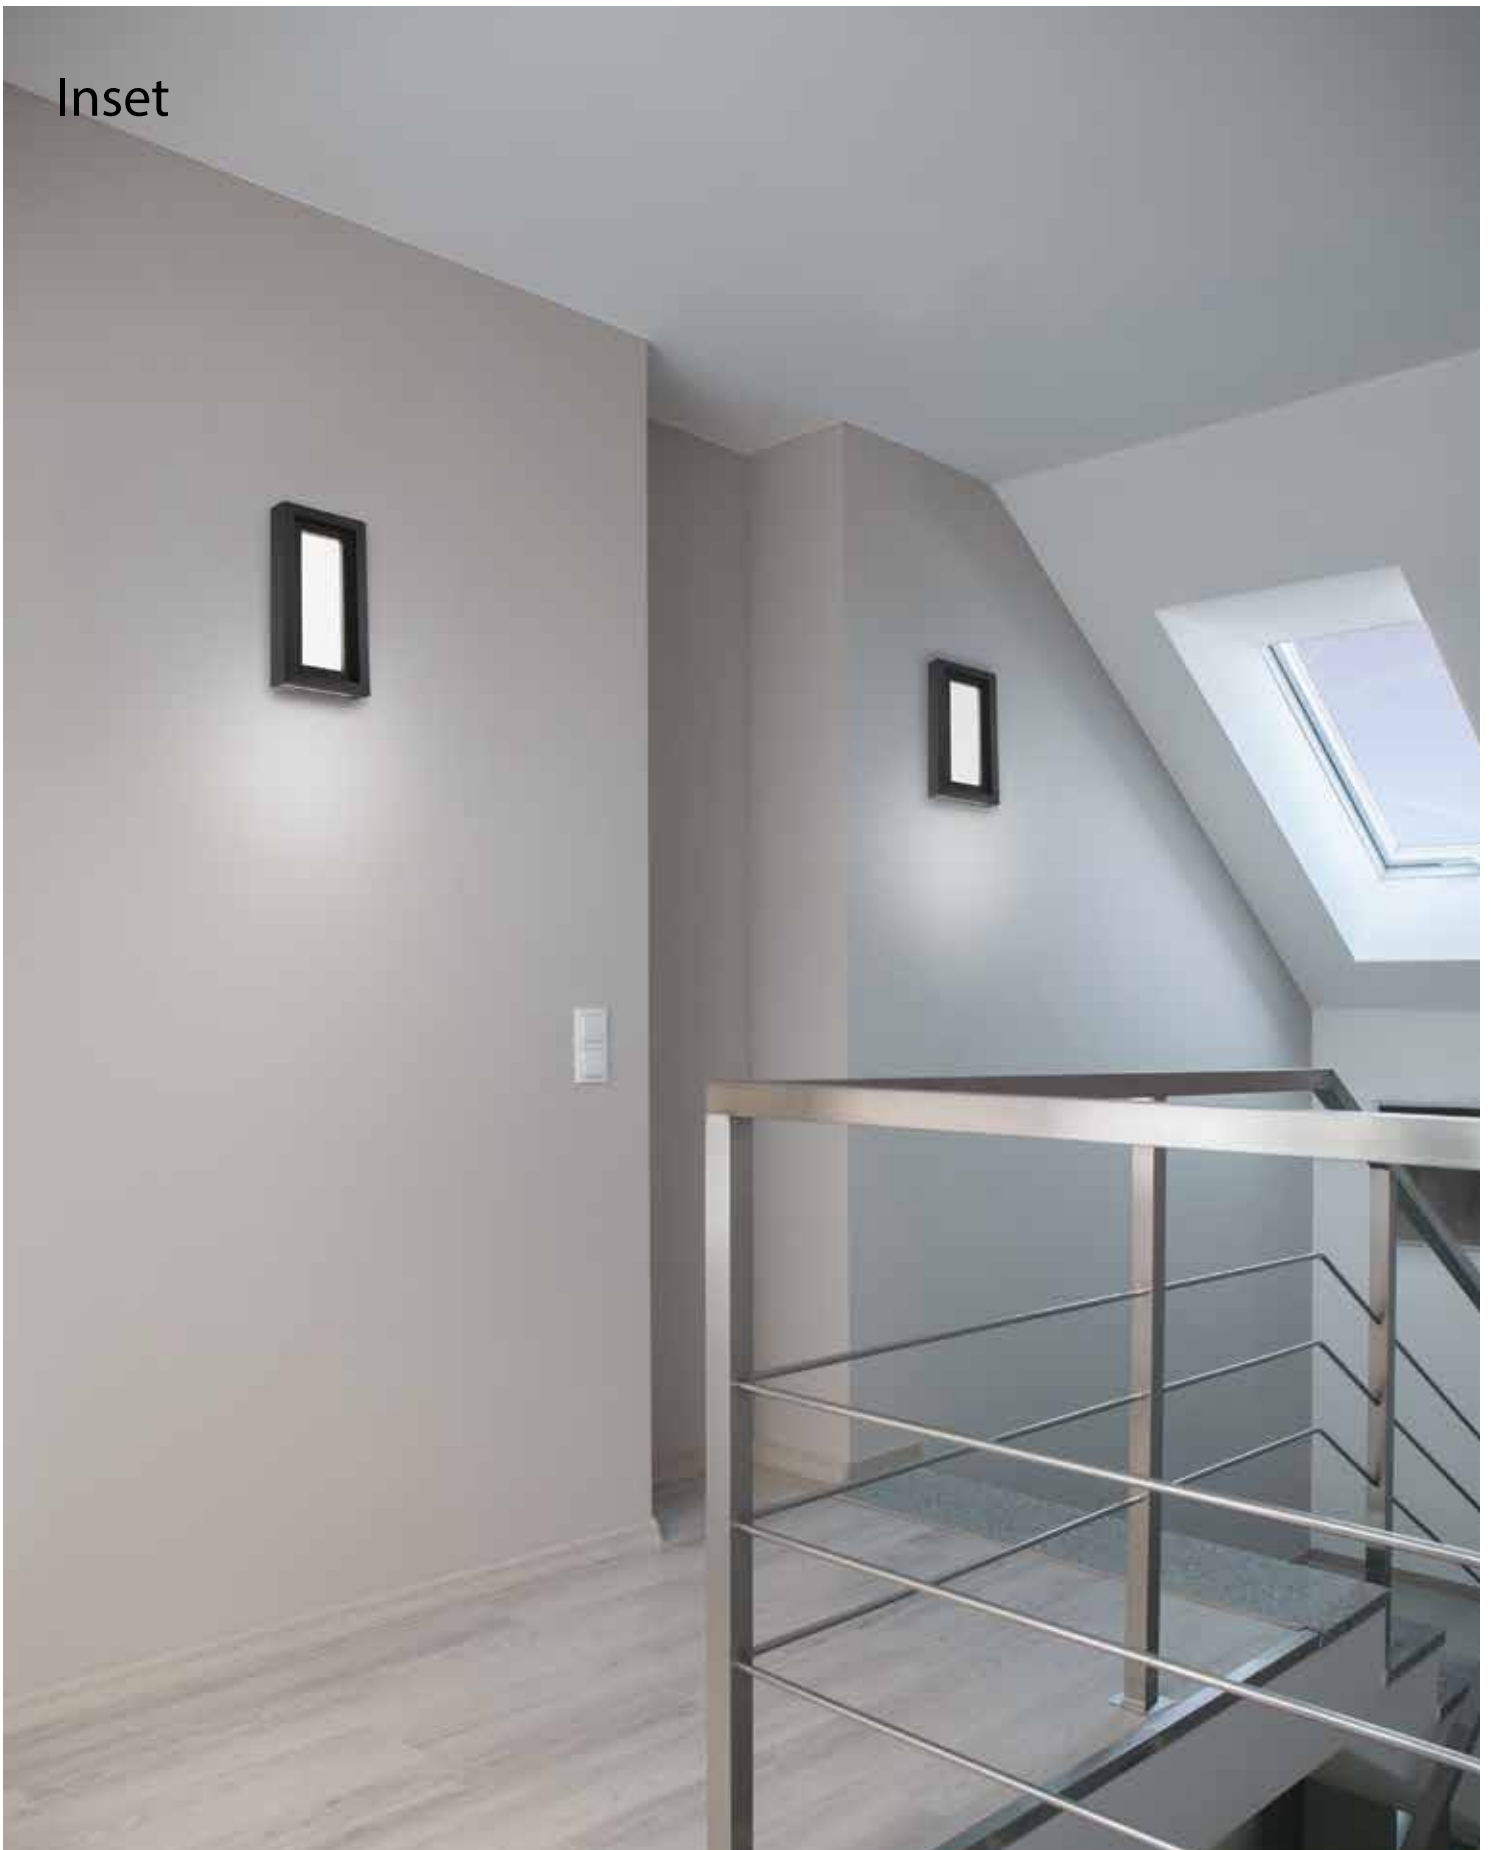

Inset

Edge-mounted LED modules stream powerful light into an innovative extraction panel, which then projects outward through the diffuser for a beautiful illumination framed in a black-finished aluminum shadow box.