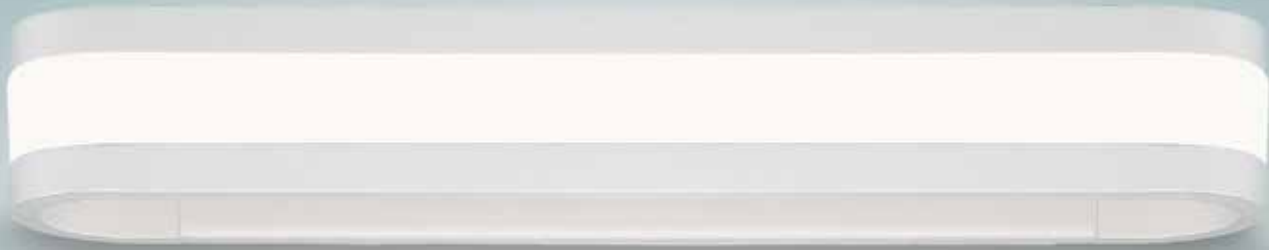

Endure

20", 27" and 37" LED Bath & Sconce

Color Temp: 3000K
CRI: 90
Dimming: 100%–10% ELV
Rated Life: 83,000 hours
Input: 120–277V

- Frosted edge-lit acrylic diffuser
- Can be mounted vertically or horizontally
- **2.76" x 1.26" x 1.18" universal voltage driver (120V-220V-277V) installs within junction box**
- ADA compliant

	Size	Watt	LED Lumens	Delivered Lumens	Finish
WS-53820	20"	20W	879	703	WT White
WS-53827	27"	25W	1384	1107	
WS-53837	37"	30W	2040	1632	

Example: **WS-53827-WT**