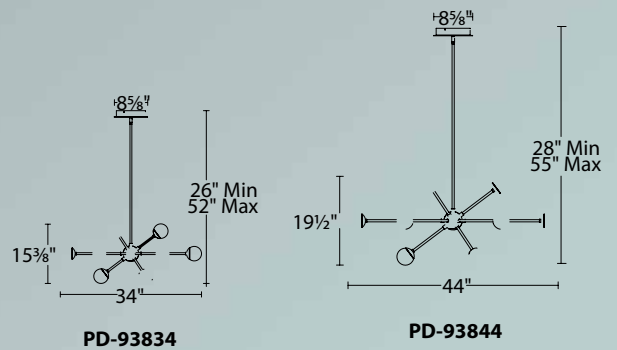

Bossa Nova

34" and 44" LED Chandeliers

PD-93844-BK shown

With its contrast of simple shapes, Bossa Nova captures the formal energy of Mid-Century modernism, but adds a high-tech twist with cutting-edge LED light and an installation-friendly design.