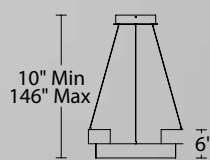

Trap

20", 27" and 38" LED Pendant

PD-95820-BK shown

TITLE 24
DAMP CALIFORNIA

PD-95827-WT shown

PD-95838-CH shown

PD-95820

PD-95827