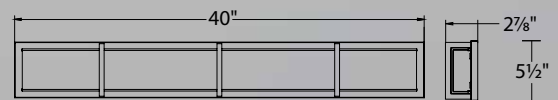

WS-99820

WS-99830

WS-99840

	Size	Watt	LED Lumens	Delivered Lumens	Finish
WS-99820	20"	22W	1880	975	CH <i>Chrome</i> 
WS-99830	30"	28W	2583	1371	
WS-99840	40"	36W	3100	1780	

Example: **WS-99830-CH**
 For 277V special order, add an "F" before the finish: **WS-99830F-CH**