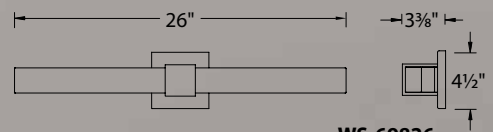

Esprit

15", 26" and 38" LED Bath or Sconce

Color Temp: 3000K
CRI: 90
Dimming: 100%–10% ELV
Rated Life: 50,000 hours*
Input: 120–277V

- Etched acrylic diffuser
- LED modules positioned closer to diffuser for broader spread of illumination
- **2.76" x 1.26" x 1.18" universal voltage driver (120V-220V-277V) installs within junction box**
- ADA compliant

WS-69826

	Size	Watt	LED Lumens	Delivered Lumens	Finish
WS-69815	15"	10W	845	636	BN <i>Brushed Nickel</i>
WS-69826	26"	20W	1784	1240	
WS-69838	38"	30W	2712	2136	

Example: **WS-69826-BN**