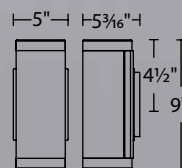

Color Temp: 3000K, 4000K
CRI: 90
Dimming: 100%–10% ELV
Rated Life: 54,000 hours
Input: 120V (277V Special Order)

- Aluminum construction, natural white UV-rated acrylic diffuser
- Weather-resistant finish
- No transformer or driver needed
- IP65 rated

WS-W91809