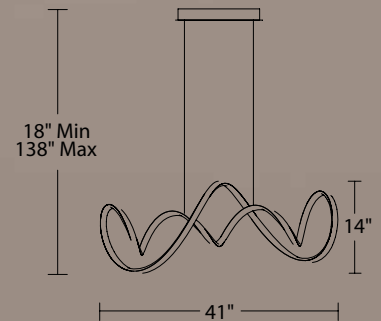

Vornado

29" LED Pendant

TITLE 24
CALIFORNIA

Color Temp: 3000K
CRI: 90
Dimming: 100% - 10% ELV & 0-10V
Rated Life: 50,000 hours
Input: 120-277V

- Hand-crafted, seamless construction
- Thin powered cables provide an ultra-clean look
- Can be mounted on a sloped ceiling
- **Universal voltage driver (120V-220V-277V) concealed within canopy**

PD-87741