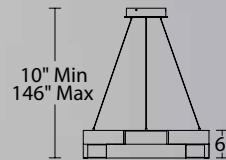

Trap

20", 27" and 38" LED Pendant

PD-95820-BK shown

TITLE 24
DAMP CALIFORNIA

PD-95827-WT shown

PD-95838-CH shown

PD-95820

PD-95827