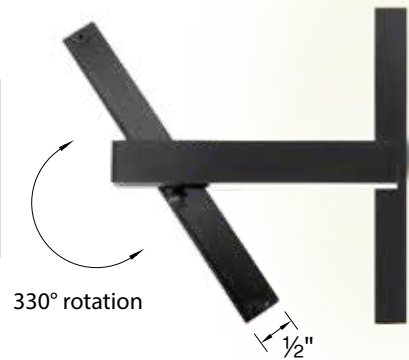

Line

	Size	Watt	Color Temp	LED Lumens	Delivered Lumens	Finish
WS-6718-27	18"	16W	2700K	1004	770	BK <i>Brushed Black</i> AL <i>Brushed Aluminum</i>
WS-6718-30			3000K	1109	850	
WS-6724-27	24"	22W	2700K	1339	1035	
WS-6724-30			3000K	1478	1140	
WS-6736-27	36"	29W	2700K	2009	1380	
WS-6736-30			3000K	2218	1520	

Example: **WS-6718-30-BK**

For 277V, add an "F" before the finish: **WS-6718F-30-BK**