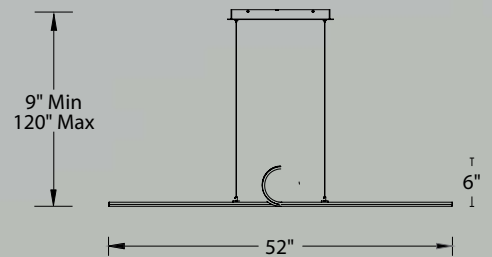

Size	Watt	LED Lumens	Delivered Lumens	Finish
PD-23852	52"	43.9W	4261	2733	AL <i>Brushed Aluminum</i> BK <i>Black</i>

Example: **PD-23852-BK**