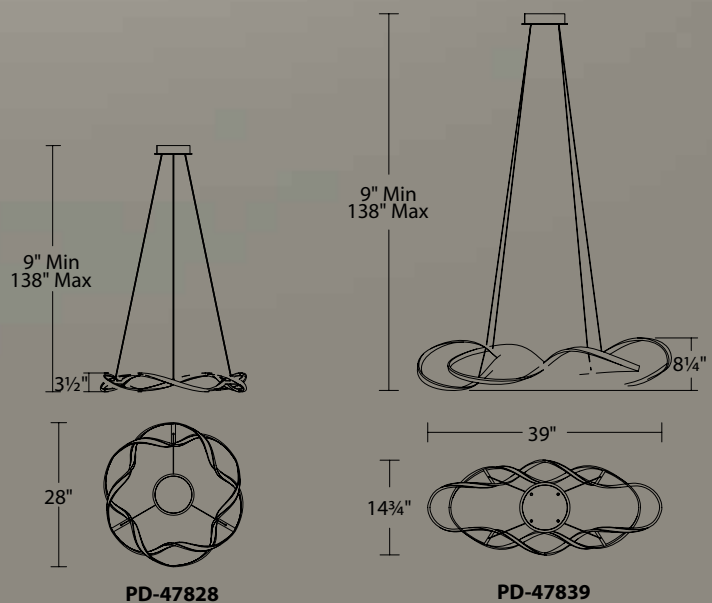

Interlace

28" and 39" LED Pendant

TITLE 24
DAMP CALIFORNIA

Color Temp: 3000K
CRI: 90
Dimming: 100% - 10% ELV & 0-10V
Rated Life: 50,000 hours
Input: 120-277V

- Two seamless interlocked loops
- Thin powered cables provide an ultra-clean look
- Can be mounted on a sloped ceiling
- **Universal voltage driver (120V-220V-277V) concealed within canopy**