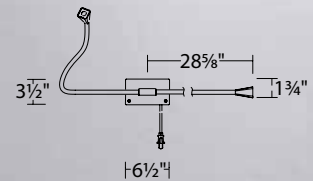

BL-1660

	No. of Lights	Watt	LED Lumens	Delivered Lumens	Finish
NEW BL-1660	2	17W	660	535	WT White BK Black TT Titanium
BL-1630	1	8W	489	260	NEW

Example: **BL-1660-BK**