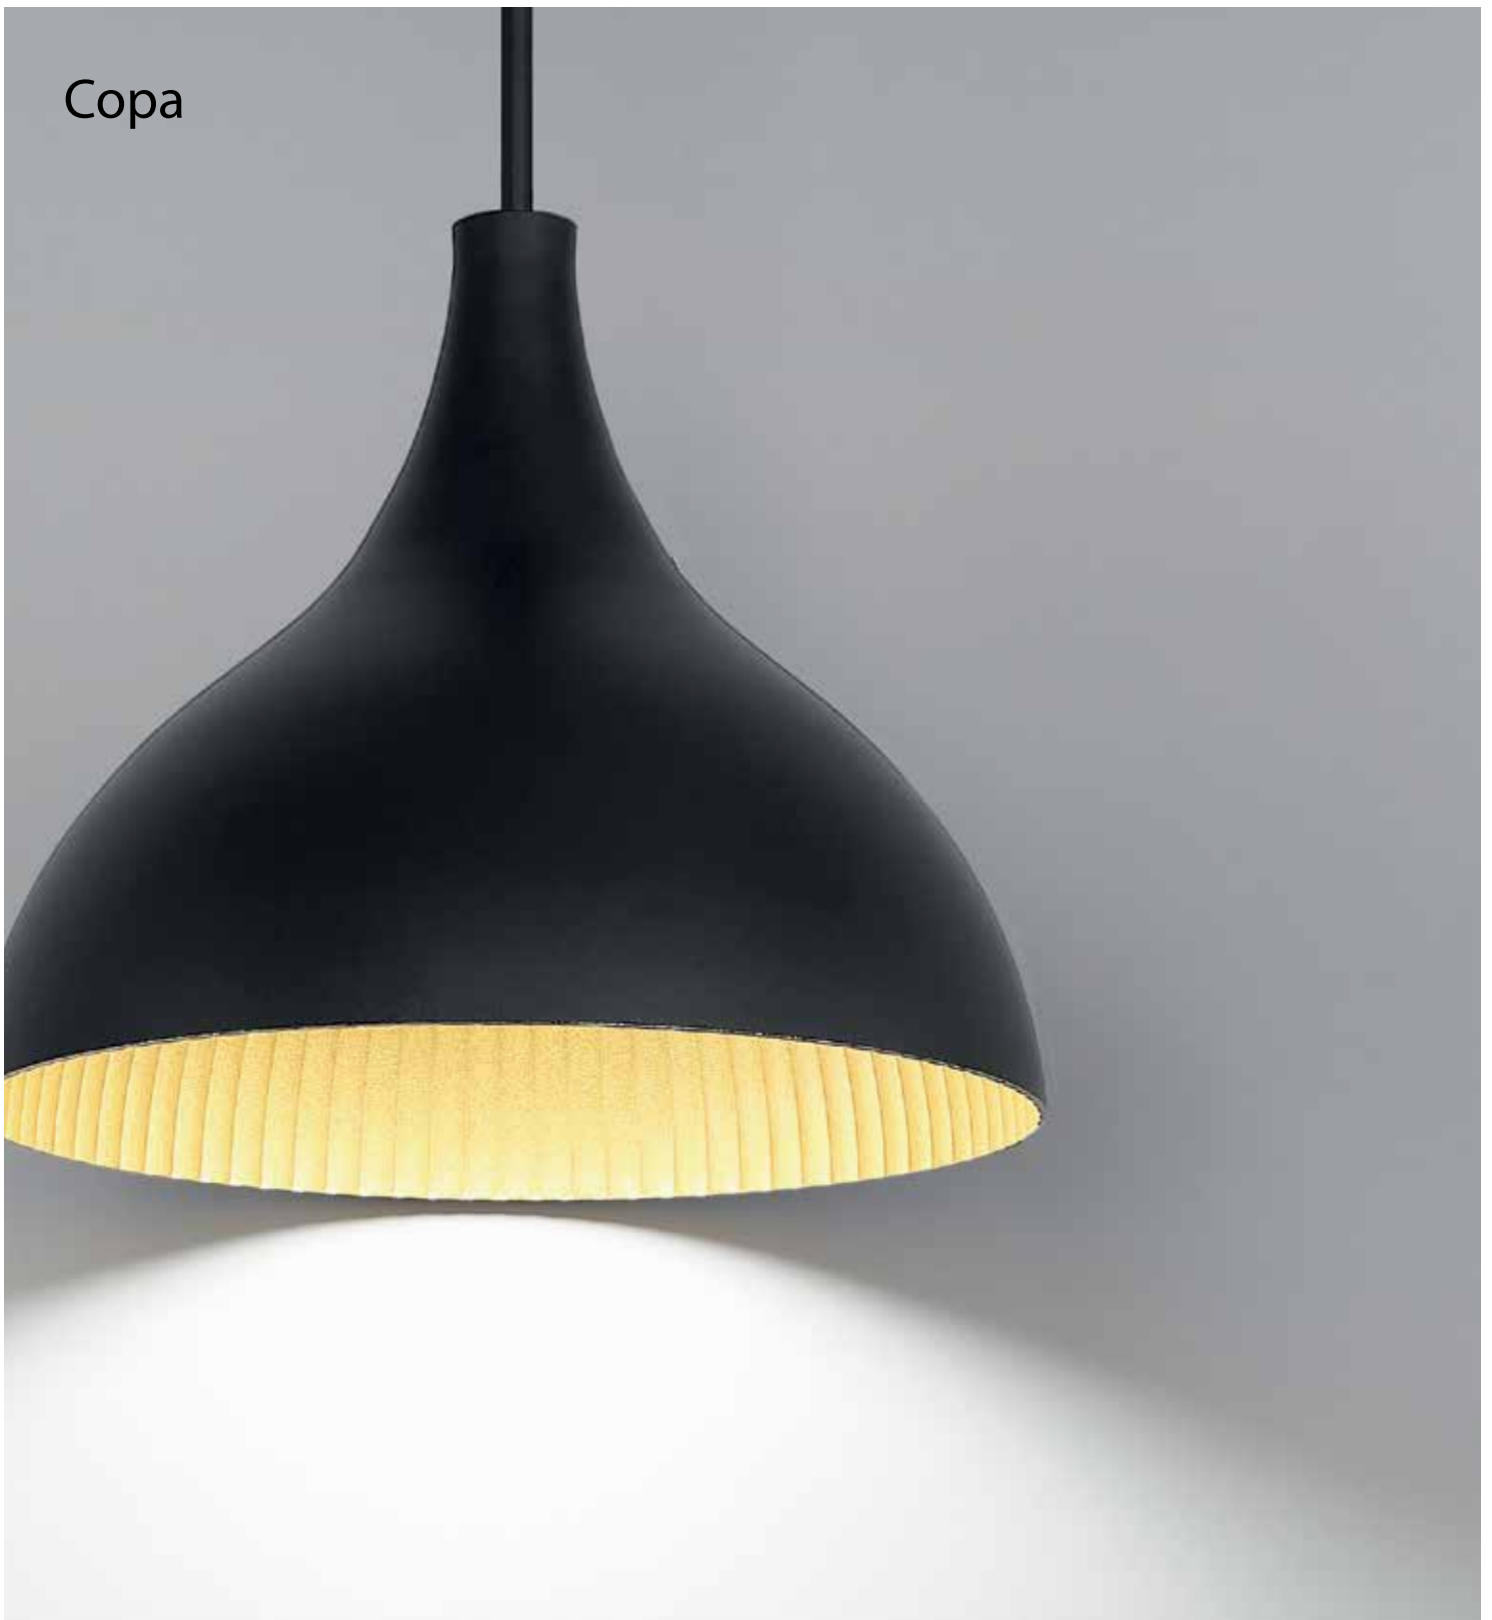

Copa

	Size	Watt	LED Lumens	Delivered Lumens	Finish
PD-W55809	9"	15W	833	386	
PD-W55813	13"	18W	1233	633	WT/GR White/Gold Ribbed BK/GR Black/Gold Ribbed
PD-W55817	17"	18W	1330	619	

Example: **PD-W55813-BK/GR**