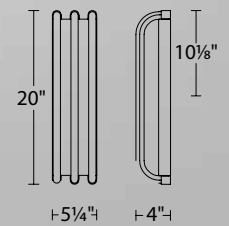

Trio

20", 28" and 37" LED Bath & Sconce

A subtly retro-inspired piece that's totally modern at the same time, Trio's evenly illuminated strips hover above a polished chrome backplate, creating an interesting yet understated accent in blissful bathrooms and commercial spas alike. Mount it over a vanity or vertically as a sconce.

- **Color Temp:** 3000K
- **CRI:** 90
- **Dimming:** 100%–5% ELV;
  100%–1% 0–10V
- **Rated Life:** 75,000 hours
- **Input:** 120–277V

- Three individual illuminating chrome plated elements
- **Universal voltage driver (120V-220V-277V) concealed within fixture**
- ADA compliant

WS-51820

	Size	Watt	LED Lumens	Delivered Lumens	Finish
WS-51820	20"	20W	1522	1061	CH Chrome
WS-51828	28"	27W	2602	1821	
WS-51837	37"	34W	3351	2346	

Example: **WS-51828-CH**