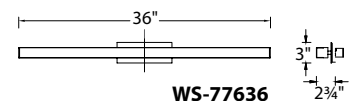

Brink

12", 18", 24" and 36" LED Bath & Sconce

Now available in brushed brass

Color Temp: 2700K, 3000K, 3500K
CRI: 90
Dimming: 100%–5% ELV
Rated Life: 85,000 hours
Input: 120–277V

- Co-extruded acrylic diffuser
- Conversion plate for 4" junction box included
- Can be mounted vertically, horizontally or at an angle
- Adjustable backplate
- **2.76" x 1.26" x 1.18" universal voltage driver (120V-220V-277V) installs within junction box**
- ADA compliant

WS-77624