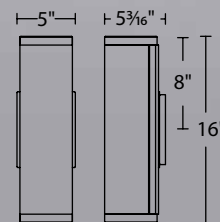

Cylo

9", 16" and 24" LED Outdoor

Color Temp: 3000K, 4000K
CRI: 90
Dimming: 100%–10% ELV
Rated Life: 54,000 hours
Input: 120V (277V Special Order)

- Aluminum construction, natural white UV-rated acrylic diffuser
- Weather-resistant finish
- No transformer or driver needed
- IP65 rated

WS-W91816