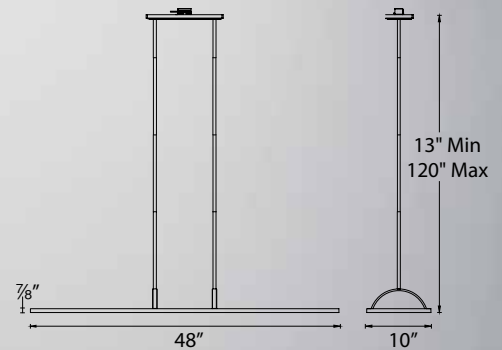

Color Temp	Watt	LED Lumens	Delivered Lumens	Finish
PD-51148-27	2700K	48W	4017	2770	AL Brushed Aluminum
PD-51148-30	3000K	48W	4435	3055	AL Brushed Aluminum BK Brushed Black NEW

Example: **PD-51148-27-BK**

For 277V, add an "F" before the color temperature: **PD-51148F-27-BK**