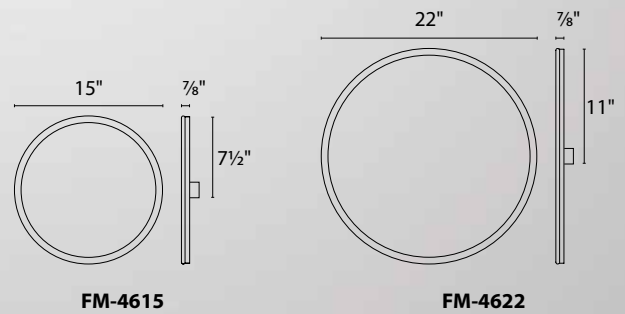

- Aluminum hardware, frosted acrylic diffuser
- Edge-lit LED with light-extraction panel for even illumination
- Easy installation with twist-lock mechanism (no visible hardware)
- **2.76" x 1.26" x 1.18" universal voltage driver (120V-220V-277V) installs within junction box**
- ADA compliant