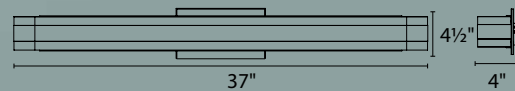

WS-53837

	Size	Watt	LED Lumens	Delivered Lumens	Finish
WS-53820	20"	20W	879	703	WT White
WS-53827	27"	25W	1384	1107	
WS-53837	37"	30W	2040	1632	

Example: **WS-53827-WT**