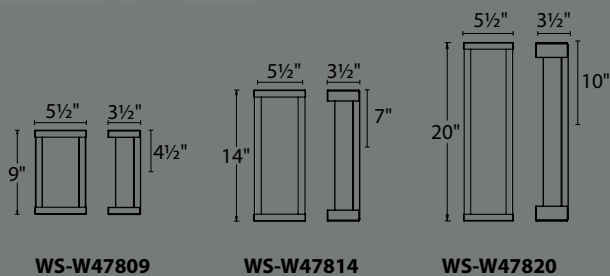

Case

9", 14" and 20" LED Outdoor

Color Temp: 3000K
CRI: 90
Dimming: 100%–10% ELV
Rated Life: 54,000 hours
Input: 120V (277V Special Order)

- Aluminum or 316 stainless steel construction, UV-rated acrylic diffuser
- Weather-resistant finish for aluminum
- No transformer or driver needed
- ADA compliant
- IP65 rated