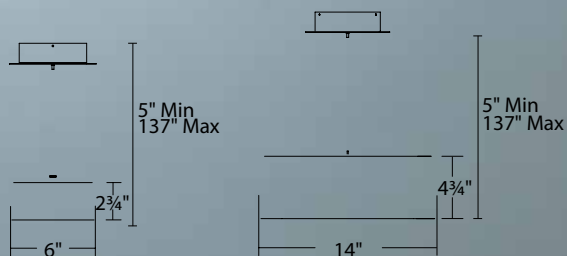

PD-37806

PD-37814