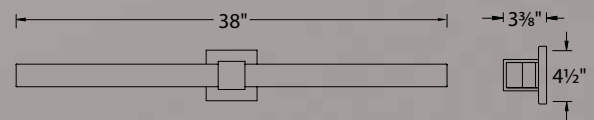

WS-69838

	Size	Watt	LED Lumens	Delivered Lumens	Finish
WS-69815	15"	10W	845	636	BN <i>Brushed Nickel</i>
WS-69826	26"	20W	1784	1240	
WS-69838	38"	30W	2712	2136	

Example: **WS-69826-BN**