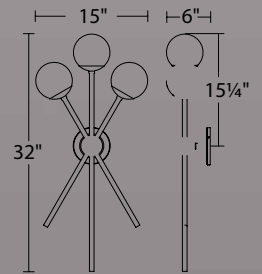

Bossa Nova

LED Wall Sconce

TITLE 24
CALIFORNIA

WS-93803

	No. of Lights	Watt	LED Lumens	Delivered Lumens	Finish
WS-93801	1	6W	400	300	BK <i>Black</i>
WS-93803	3	12W	869	681	

Example: **WS-93803-BK**