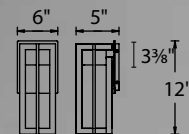

Chamber

12", 16" and 20" LED Outdoor

Now available in black

Updated with a fresh black finish, this family of outdoor sconces, pendants and post lights offers a bold, Mid-Century modern look with intersecting aluminum frames and cutting-edge LED light.

Color Temp: 3000K
CRI: 90
Dimming: 100%–10% ELV
Rated Life: 50,000 hours*
Input: 120V (277V special order)

- Solid aluminum construction with weather-resistant finish
- Minimal mounting hardware for easy installation
- Light engine is factory sealed for maximum protection from the elements
- No transformer or driver required
- IP65 rated

WS-W48612

		Size	Watt	LED Lumens	Delivered Lumens	Finish
	WS-W48612	12"	10W	800	195	BK Black BZ Bronze NEW
	WS-W48616	16"	12W	1000	250	
	WS-W48620	20"	18W	1600	595	

Example: **WS-W48616-BK**

For 277V, add an "F" before the finish: **WS-W48616F-BK**