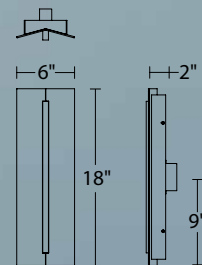

Size	Watt	LED Lumens	Delivered Lumens	Finish
WS-75818	18"	9W	535	417	AL <i>Brushed Aluminum</i>

Example: **WS-75818-AL**