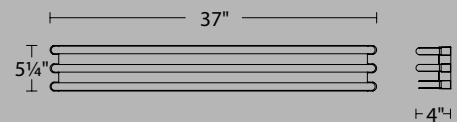

WS-51820

WS-51828

WS-51837

	Size	Watt	LED Lumens	Delivered Lumens	Finish
WS-51820	20"	20W	1522	1061	CH Chrome
WS-51828	28"	27W	2602	1821	
WS-51837	37"	34W	3351	2346	

Example: **WS-51828-CH**

Trio

WS-51837-CH shown