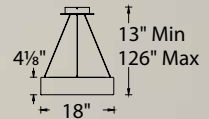

Corso

18", 32" and 43" LED Pendant

Now available in black and white

PD-33718

Color Temp: 3000K
CRI: 80
Dimming: 100%-5% ELV;
0-10V
Rated Life: 83,000 hours
Input: 120-277V

- Aluminum hardware, PC diffuser
- Thin powered cables provide an ultra-clean look
- LED modules concealed within for even illumination
- Can be mounted on sloped ceiling
- **Universal voltage driver (120V-220V-277V) concealed within canopy**

	Size	Watt	LED Lumens	Delivered Lumens	Finish
PD-33718	18"	22W	1495	940	WT White BK Black AL Brushed Aluminum NEW NEW
PD-33732	32"	88W	6340	4435	
PD-33743	43"	128W	11115	7300	

Example: **PD-33732-BK**