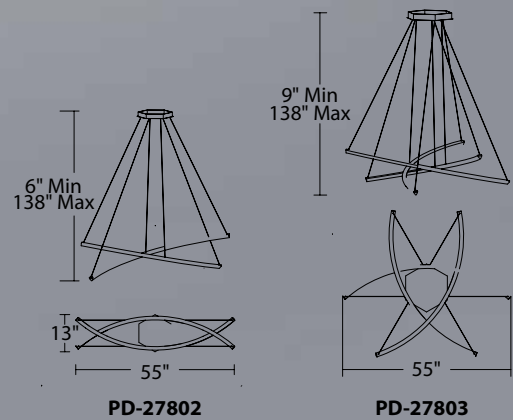

Stems	Watt	LED Lumens	Delivered Lumens	Finish
PD-27802	2	58W	2600	1872	BK <i>Brushed Black</i>
PD-27803	3	86W	3900	2808	AL <i>Brushed Aluminum</i>

Example: **PD-27803-BK**