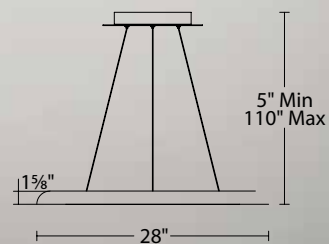

Modern matte finishes and a lustrous contrast of intricate gold ridges give this simple form an understated complexity, while energy efficient LED modules radiate with pure, even, indirect light.

Color Temp: 3000K
CRI: 90
Dimming: 100%–10% ELV, 100%–15% 0–10V
Rated Life: 50,000 hours*
Input: 120–277V

- Thin powered aircraft cables provide an ultra-clean look
- Hidden LED modules point at contrast ridges and reflect light downward for broad, even illumination
- Can be mounted on a sloped ceiling
- **Universal voltage driver (120V-220V-277V) concealed within canopy**

PD-21828