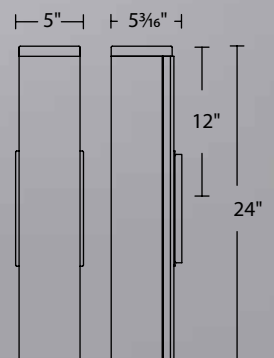

Cylo

9", 16" and 24" LED Outdoor

Color Temp: 3000K, 4000K
CRI: 90
Dimming: 100%–10% ELV
Rated Life: 54,000 hours
Input: 120V (277V Special Order)

- Aluminum construction, natural white UV-rated acrylic diffuser
- Weather-resistant finish
- No transformer or driver needed
- IP65 rated

WS-W91824