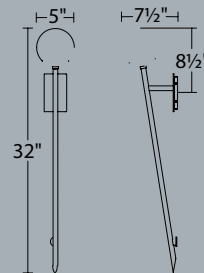

Bossa Nova

LED Wall Sconce

With its contrast of simple shapes, Bossa Nova captures the formal energy of Mid-Century modernism, but adds a high-tech twist with cutting-edge LED light and an installation-friendly design.

Color Temp: 3000K
CRI: 90
Dimming: 100%–5% ELV;
100%–3% 0–10V
Rated Life: 50,000 hours
Input: 120V

- Mouth-blown opal glass shades
- Driver located in fixture

WS-93801