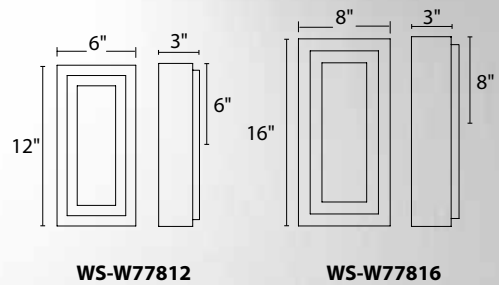

WS-W77816

Color Temp: 3000K
CRI: 90
Dimming: 100%–10% ELV
Rated Life: 50,000 hours*
Input: 120V–277V

- Customizable - contact factory for options
- Aluminum construction
- UV-rated double-layer acrylic/PC diffuser, additional etched glass diffuser at bottom for downlight
- **Universal voltage driver (120V-220V-277V) concealed within fixture**
- ADA compliant

WS-W77812