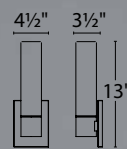

Elementum

13", 22" and 30" LED Bath or Sconce

Now available in brushed brass

Color Temp: 2700K (3000K & 3500K Special Order)

CRI: 90

Dimming: 100%–10% ELV

Rated Life: 54,000 hours

Input: 120V (277V special order)

- Opal glass diffuser
- 22" and 30" versions may be mounted vertically or horizontally
- No transformer or driver needed
- ADA compliant

WS-7213