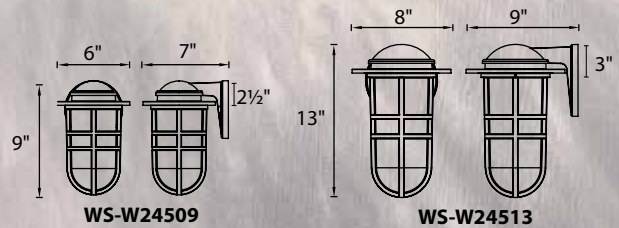

- Aluminum construction
- Mouth blown glass is seeded and hammered to create dramatic patterns
- Weather resistant finish
- No transformer or driver required
- IP65 rated

		Size	Watt	LED Lumens	Delivered Lumens	Finish
	WS-W24509	9"	10W	624	365	BK Black BZ Bronze GH Graphite <div style="display: flex; align-items: center; margin-top: 5px;"> <div style="width: 20px; height: 10px; background-color: black; margin-right: 5px;"></div> <div style="width: 20px; height: 10px; background-color: #808080; margin-right: 5px;"></div> <div style="width: 20px; height: 10px; background-color: #d3d3d3; margin-right: 5px;"></div> <div style="margin-left: 10px;">NEW</div> </div>
	WS-W24513	13"	10W	657	440	