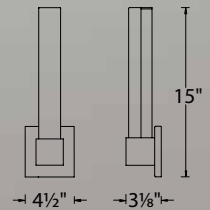

Esprit

15", 26" and 38" LED Bath or Sconce

Color Temp: 3000K
CRI: 90
Dimming: 100%–10% ELV
Rated Life: 50,000 hours*
Input: 120–277V

- Etched acrylic diffuser
- LED modules positioned closer to diffuser for broader spread of illumination
- **2.76" x 1.26" x 1.18" universal voltage driver (120V-220V-277V) installs within junction box**
- ADA compliant

WS-69815

	Size	Watt	LED Lumens	Delivered Lumens	Finish
WS-69815	15"	10W	845	636	BN <i>Brushed Nickel</i>
WS-69826	26"	20W	1784	1240	
WS-69838	38"	30W	2712	2136	

Example: **WS-69826-BN**