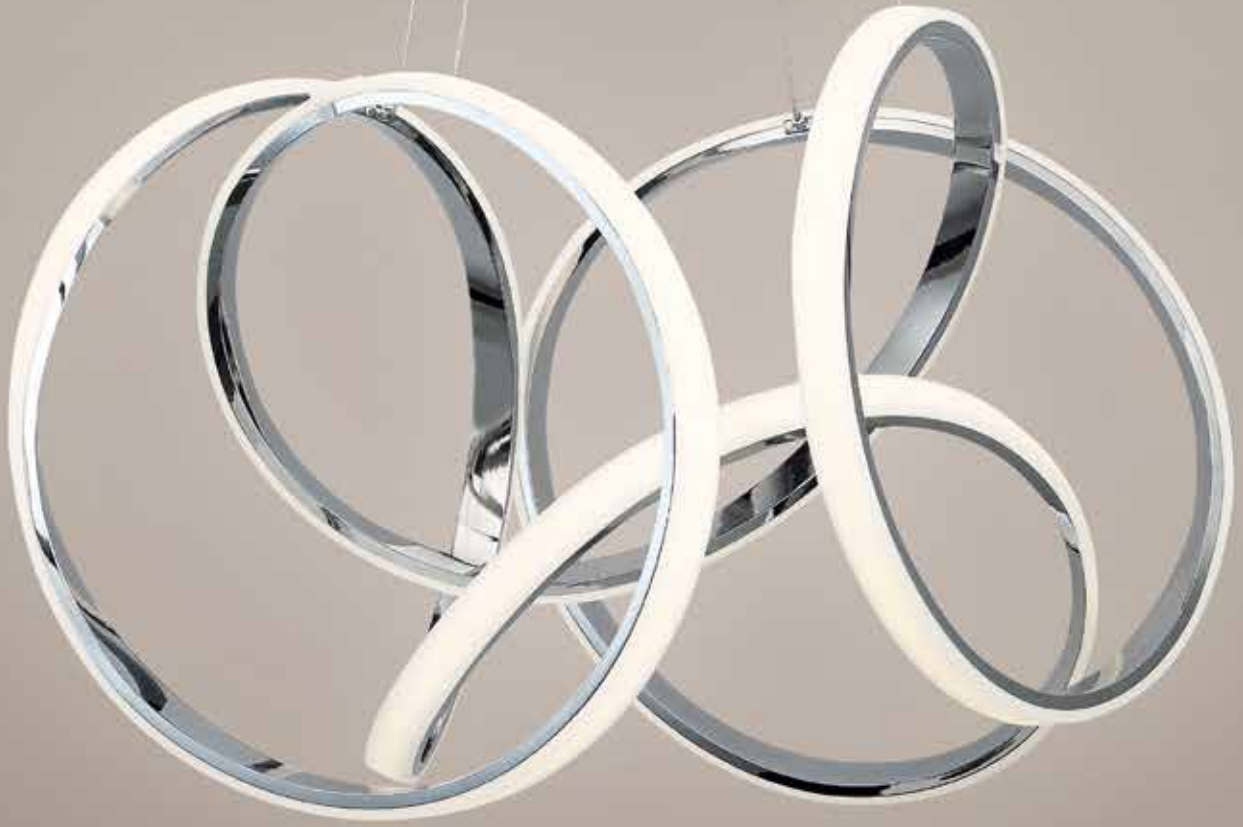

Vornado

29" LED Pendant

TITLE 24
CALIFORNIA

PD-87729-CH shown

Color Temp: 3000K
CRI: 90
Dimming: 100% - 10% ELV & 0-10V
Rated Life: 50,000 hours
Input: 120-277V

- Hand-crafted, seamless construction
- Thin powered cables provide an ultra-clean look
- Can be mounted on a sloped ceiling
- **Universal voltage driver (120V-220V-277V) concealed within canopy**