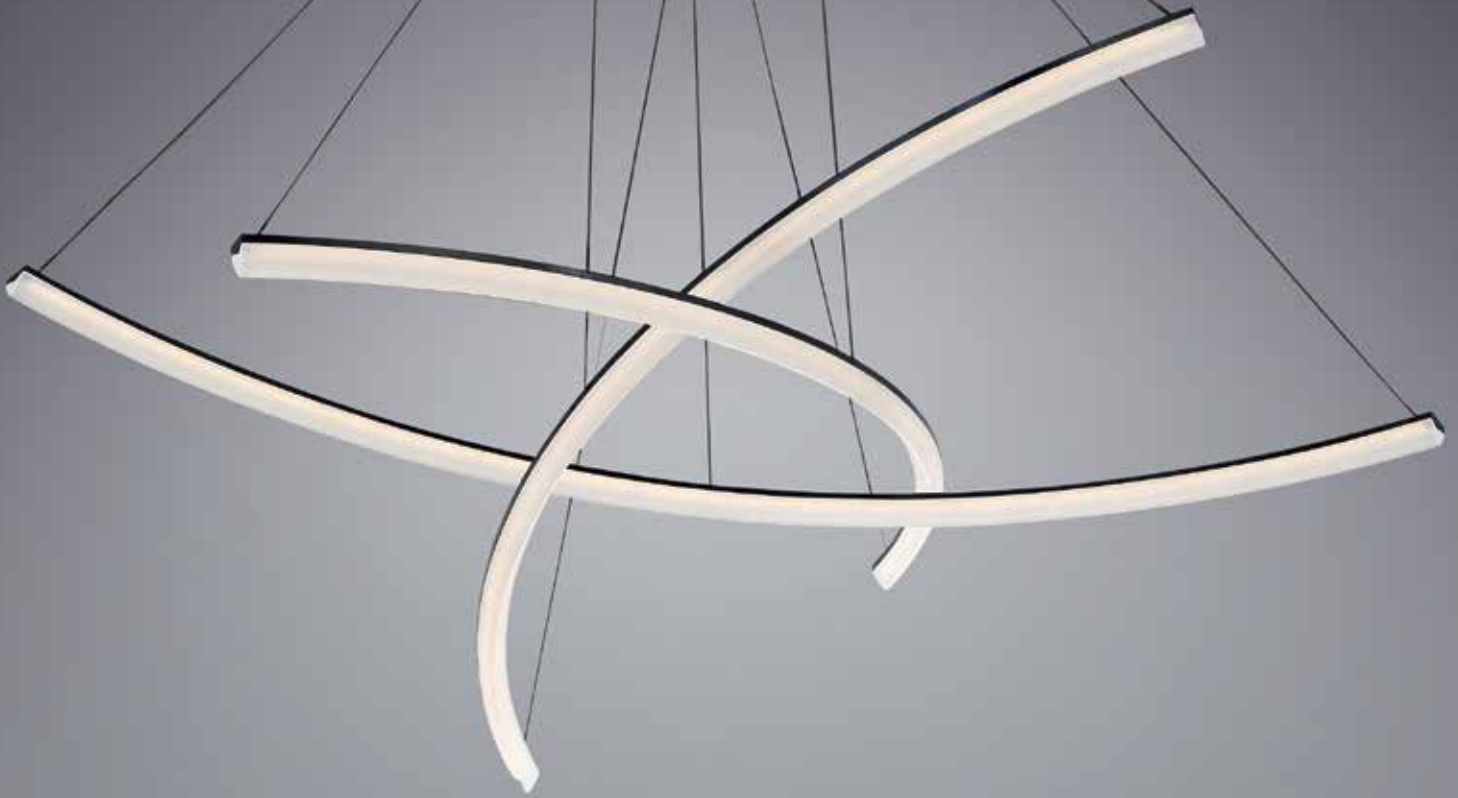

Radius

2-light & 3-light LED Chandeliers

TITLE 24
DAMP CALIFORNIA

Color Temp: 3000K
CRI: 90
Dimming: 100%-10% ELV;
0-10V
Rated Life: 50,000 hours
Input: 120-277V

- Thin color matched powered aircraft cables and hardware
- Multiple hanging options allow for personalization
- Can be mounted on a sloped ceiling
- **Universal voltage driver (120V-220V-277V) concealed within canopy**