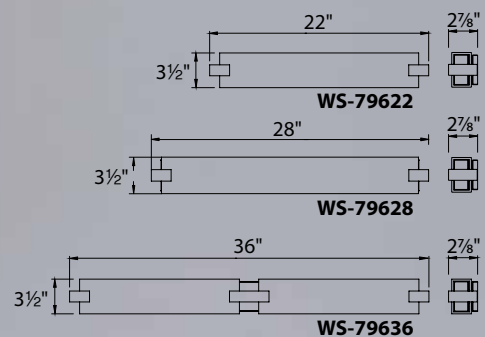

Size	Watt	LED Lumens	Delivered Lumens	Finish	
	WS-79622	22"	25W	2390	1646	PN Polished Nickel
NEW	WS-79628	28"	35W	3433	2333	
	WS-79636	36"	39W	3472	2540	

Example: **WS-79628-PN**

For 277V special order, add an "F" before the finish: **WS-79622F-PN**

For 2700K add "-27", 3500K add "-35" before finish: **WS-79622-35-PN**