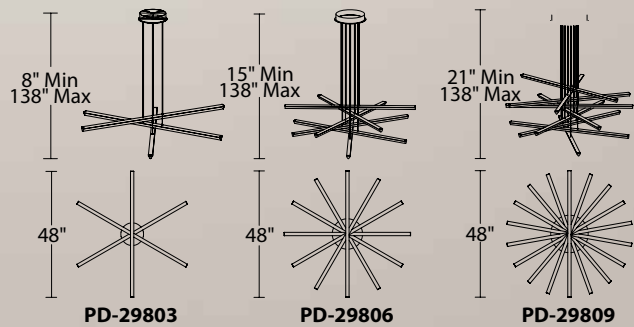

Stems	Watt	LED Lumens	Delivered Lumens	Finish
PD-29803	3	42W	2570	1850	AL Brushed Aluminum BK Brushed Black
PD-29806	6	84W	5140	3701	
PD-29809	9	126W	7700	5544	

Example: **PD-29809-AL**