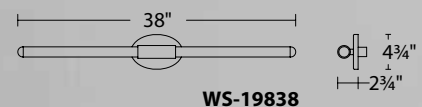

Color Temp: 3000K
CRI: 90
Dimming (120V): 100%–10% 0–10V;
 100%–5% ELV & Triac
Rated Life: 60,000 hours
Input: 120–277V

- Acrylic tube filled with crystalline beads
- Can be mounted vertically or horizontally
- **3" x 1.25" x 1.13" universal voltage driver (120V-220V-277V) installs within a junction box**
- ADA compliant