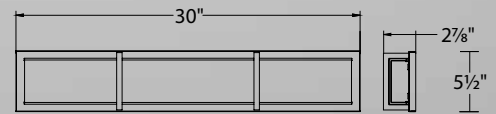

WS-99820

WS-99830

WS-99840

	Size	Watt	LED Lumens	Delivered Lumens	Finish
WS-99820	20"	22W	1880	975	CH <i>Chrome</i> 
WS-99830	30"	28W	2583	1371	
WS-99840	40"	36W	3100	1780	

Example: **WS-99830-CH**
 For 277V special order, add an "F" before the finish: **WS-99830F-CH**