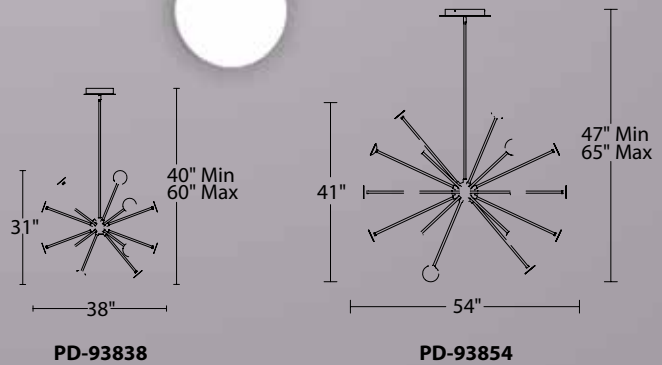

Example: **WS-93803-BK**

Bossa Nova

38" and 54" LED Chandeliers

 **TITLE 24**
CALIFORNIA

Color Temp: 3000K
CRI: 90
Dimming: 100%–10% ELV; 100%–3% 0–10V
Rated Life: 50,000 hours
Input: 120–277V

- Mouth-blown opal glass shades
- Easy-to-assemble design with quick connections
- Three 12" and one 6" downrod included
- Can be mounted on a sloped ceiling
- **Universal voltage driver (120V-220V-277V) concealed within fixture**