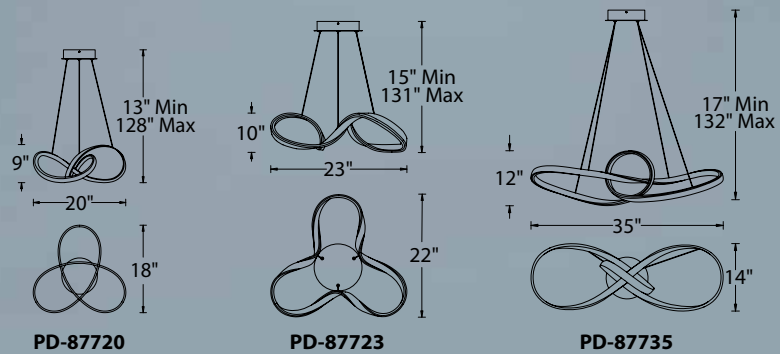

Vornado

20", 23" and 35" Linear LED Pendant

Now available in white

Color Temp: 3000K
CRI: 80
Dimming: 100%–5% ELV, 0-10V (20")
100%–10% ELV, 0-10V (23" & 35")
Rated Life: 60,000 hours
Input: 120–277V

- Aluminum hardware, extruded composite diffuser
- Hand-crafted, seamless construction
- Thin powered cables provide an ultra-clean look
- Can be mounted on a sloped ceiling
- PD-87720 is Title 24 compliant
- **Universal voltage driver (120V-220V-277V) concealed within canopy**