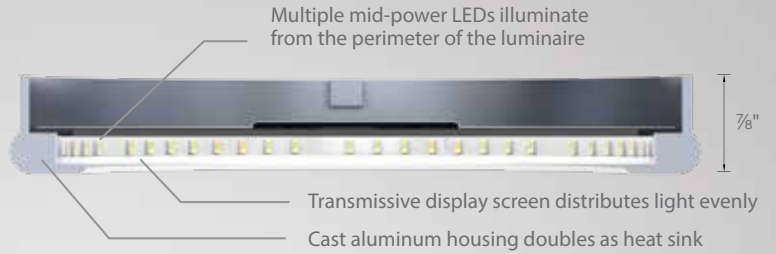

Geos

15", 22" LED Ceiling and Wall
Now available in brushed brass

Color Temp: 2700K, 3000K
CRI: 90
Dimming: 100% - 10% ELV
Rated Life: 50,000 hours*
Input: 120-277V

- Aluminum hardware, frosted acrylic diffuser
- Edge-lit LED with light-extraction panel for even illumination
- Easy installation with twist-lock mechanism (no visible hardware)
- **2.76" x 1.26" x 1.18" universal voltage driver (120V-220V-277V) installs within junction box**
- ADA compliant