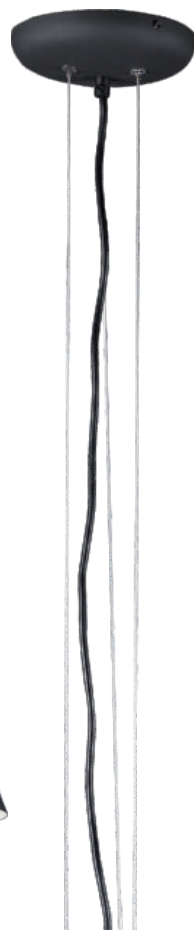

25232SABK
Pendant

B