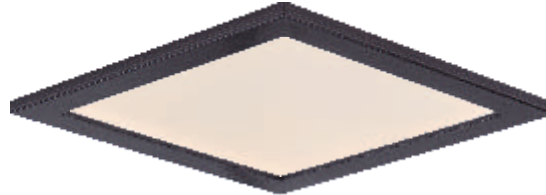

57722 WTBZ, WTSN, WTWT
Flush/Wall Mount

F