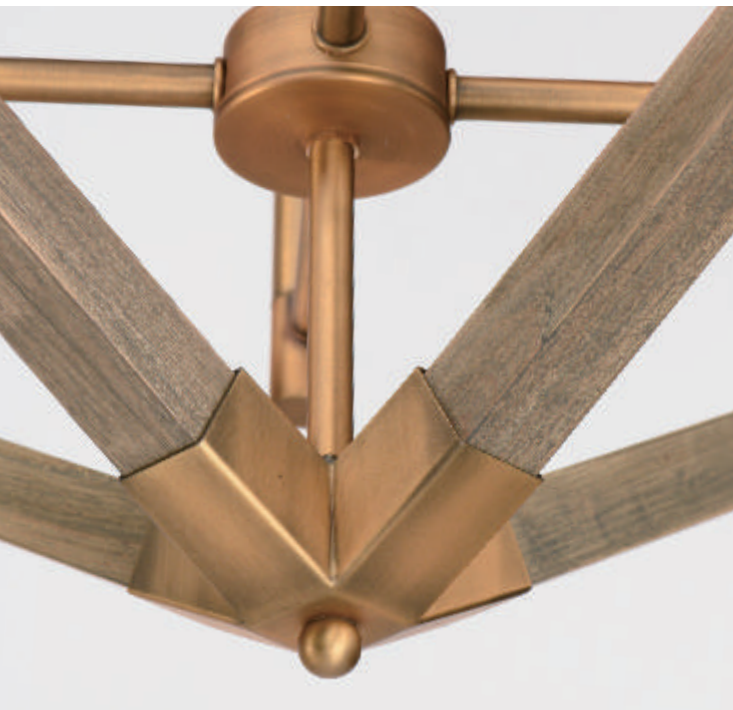

# VECTOR

Prism shape pendants made of solid wood finished in Weathered Oak and trimmed with Antique Brass accents work beautifully over kitchen islands or dining tables. The contemporary shape and traditional finish creates a transitional design which fits into most decors.