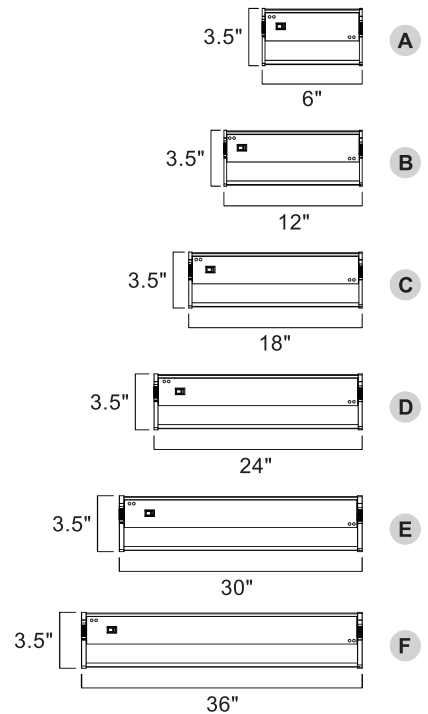

ITEM#	LAMPING	DIMENSION	CRI	LUMENS		Additional Info.
					INIT.	DEL.	
A	89850	3W LED 3000K (Integrated)	6"L x 3.5"W x 1"H	90	190	150	
B	89851	5W LED 3000K (Integrated)	12"L x 3.5"W x 1"H	90	320	260	
C	89852	8W LED 3000K (Integrated)	18"L x 3.5"W x 1"H	90	500	470	
D	89853	12W LED 3000K (Integrated)	24"L x 3.5"W x 1"H	90	750	670	
E	89854	16W LED 3000K (Integrated)	30"L x 3.5"W x 1"H	90	1000	830	
F	89855	20W LED 3000K (Integrated)	36"L x 3.5"W x 1"H	90	1250	1140	

Finish: White (WT)