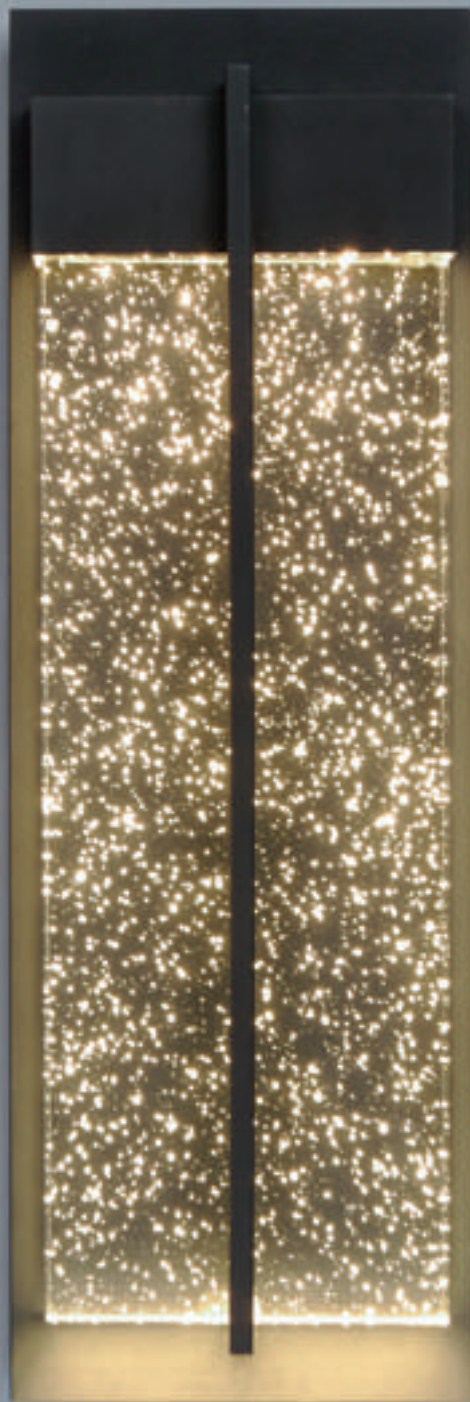

CASCADE

This popular outdoor collection gets an improved facelift and has additional sizes for a more complete collection. The Black finish is a dramatic background to the solid block of Bubble Glass which is brightly illuminated by the LED concealed in the top housing.