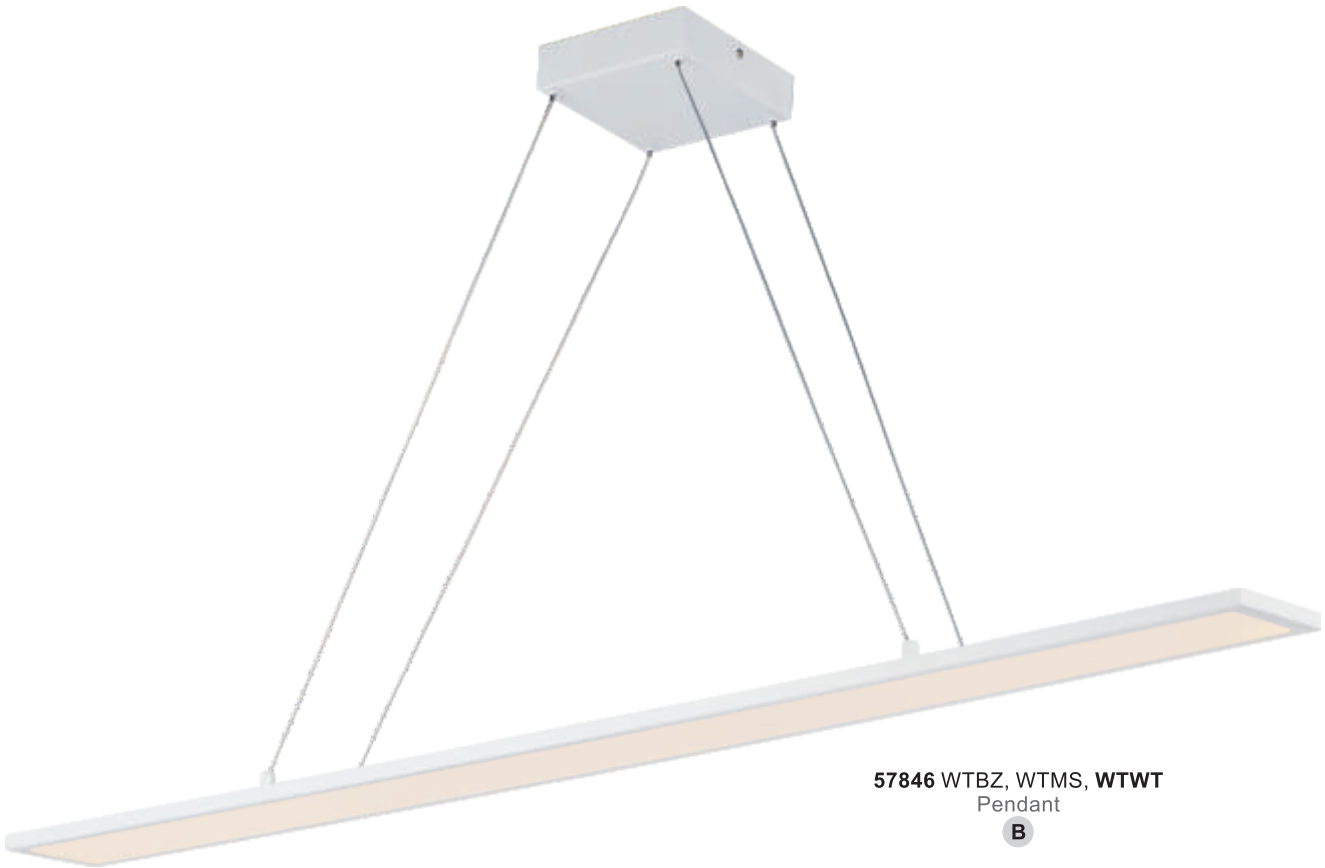

57846 WTBZ, WTMS, WTWT
Pendant
B

ITEM#	LAMPING	DIMENSION	LUMENS			Additional Info.
			CRI	INIT.	DEL.	
A 57842	18W LED 3000K (Integrated)	24"L x 4.25"W x .5"H, 122"OAH	90+	1260	1300	LED 120-277V Input
B 57846	36W LED 3000K (Integrated)	48"L x 4.25"W x .5"H, 122"OAH	90+	2520	2200	LED 120-277V Input

Finish Options: White glass(WT) Bronze(BZ) Matte Silver(MS) White(WT)