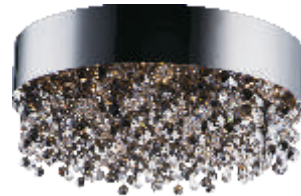

39650 MSKPC, SHBZ
Flush Mount

A