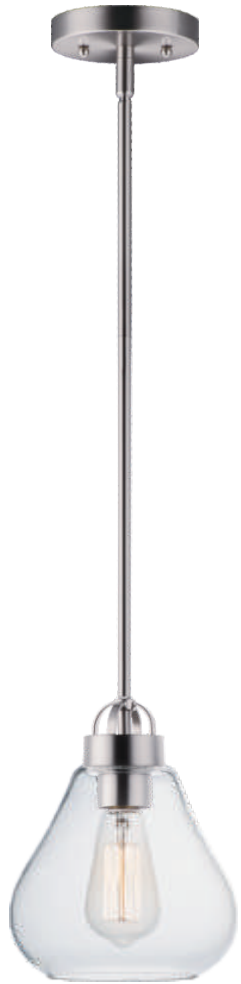

PENDANTS

- Various styles of pendants from Traditional to Mid Century Modern
- Pair with Edison style lamps to complete the look

Optional Vintage Bulb
BUI-60W-ST64-E26-CL-120V
Antique Light Bulb
Max Wattage: 60
• Sold Separately

DIANNE

10091 CLSN, HMOI
Pendant

A