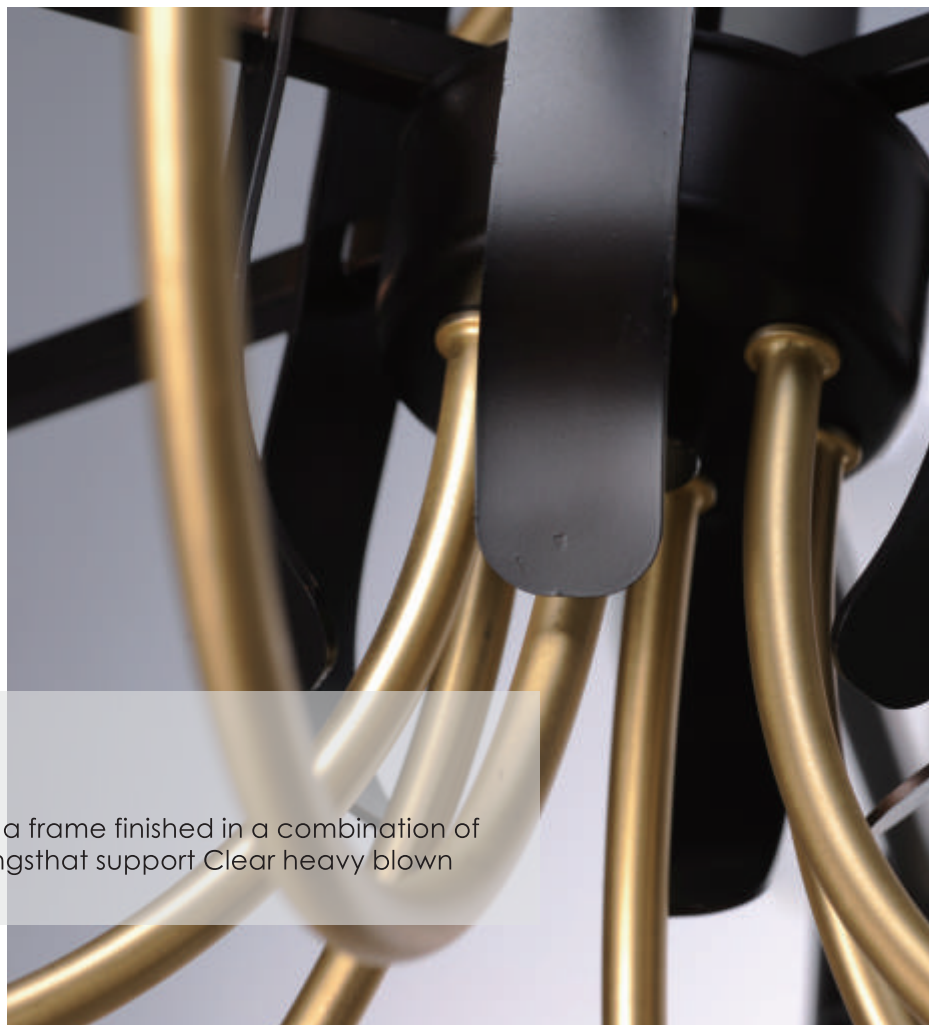

BAUHAUS

This classic Mid Century Modern design features a frame finished in a combination of Bronze and Satin Brass. The arms terminate at rings that support Clear heavy blown glass shades which were prevalent in this era.