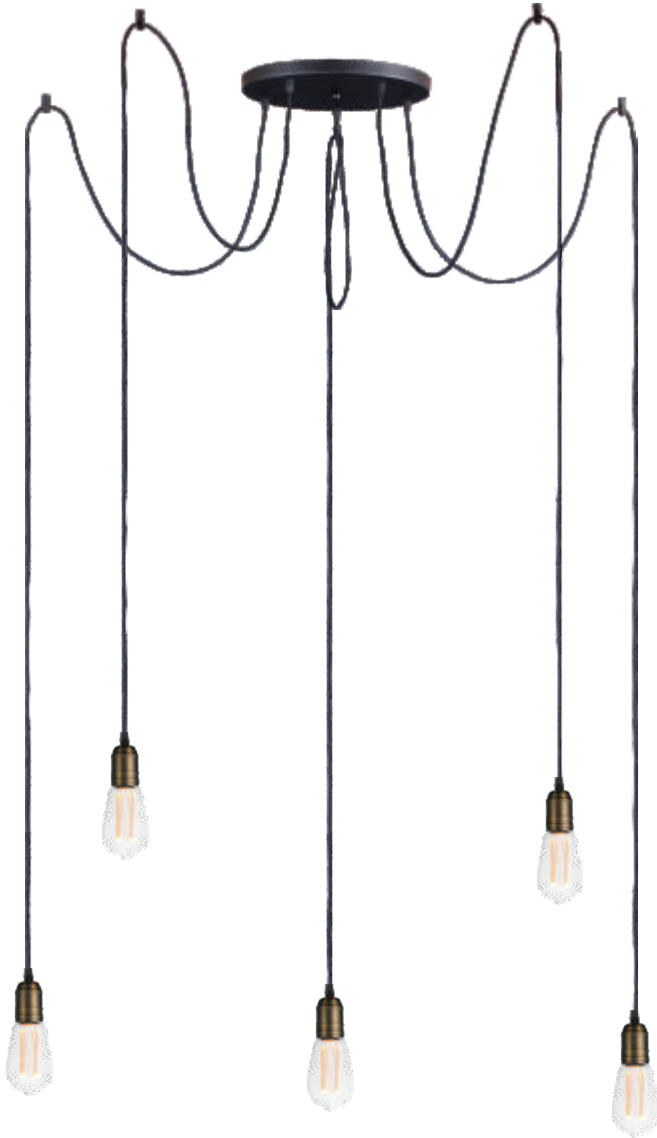

EARLY ELECTRIC

- Cast sockets in Antique Brass
- Ceiling connectors provided
- Plug-in item with turn switch at socket
- Pair with LED filament bulbs to complete the look

• Shown with BUL-3.5W-ST64-E26-CL-120V-822

12125BKAB

Pendant

A