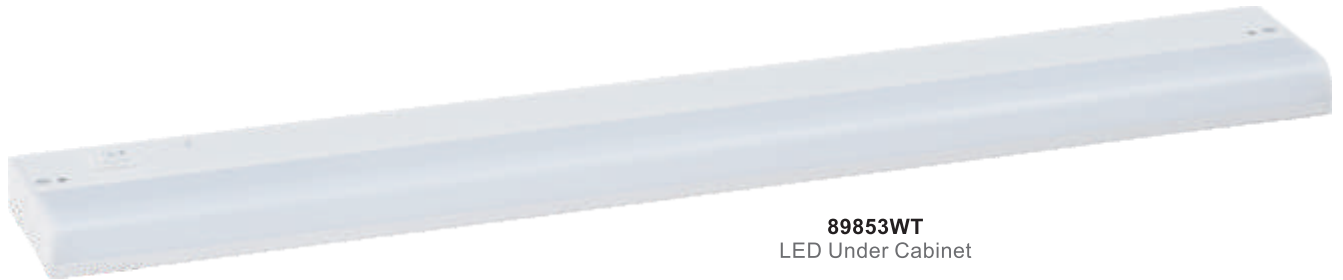

Featuring a defused LED light with an 90+ CRI this 3,000K under cabinet light provides an energy efficient light output at an economical price. Direct wire for easy installation and available in six sizes with a white finish housing, the 1K family is Maxim's starting value in LED under cabinet lighting.

89853WT
LED Under Cabinet