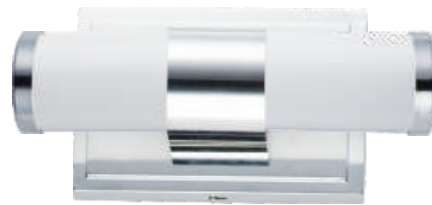

52112 WTPC, WTSN
Bath Vanity
B

ITEM#	LAMPING	DIMENSION	HCO	CRI	LUMENS		Additional Info.
					INIT.	DEL.	
A 52111	8W PCB LED 3000K (Integrated)	4.75"W x 10.5"H x 3.5"Ext.	3.5"	90	760	580	LED, DALI, DAMP, ADA, Energy Star, ETL, 120-277V input
B 52112	8W PCB LED 3000K (Integrated)	14"W x 4.75"H x 3.5"Ext.	2.25"	90	760	590	LED, DALI, DAMP, ADA, Energy Star, ETL, 120-277V input

Finish Options: White glass (WT) Polished Chrome (PC) Satin Nickel (SN)