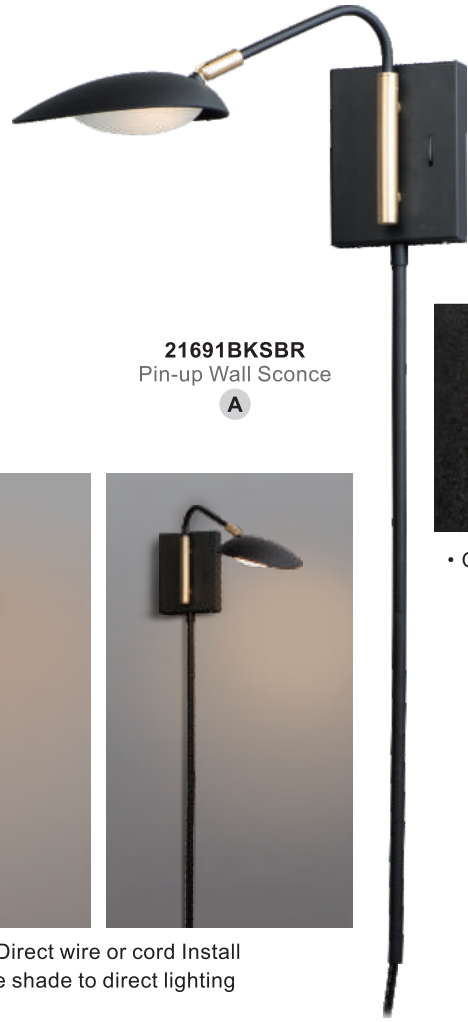

SCAN

- Pin-up wall sconces with switches on the back plate for easy installation and use
- Two tone Black/Satin Brass finish
- Driverless LED modules
- 3000K Color Temperature
- CRI 90+
- Dimmable with Triac dimmers

LED

21691BKSBR
Pin-up Wall Sconce

A

• On/Off Switch