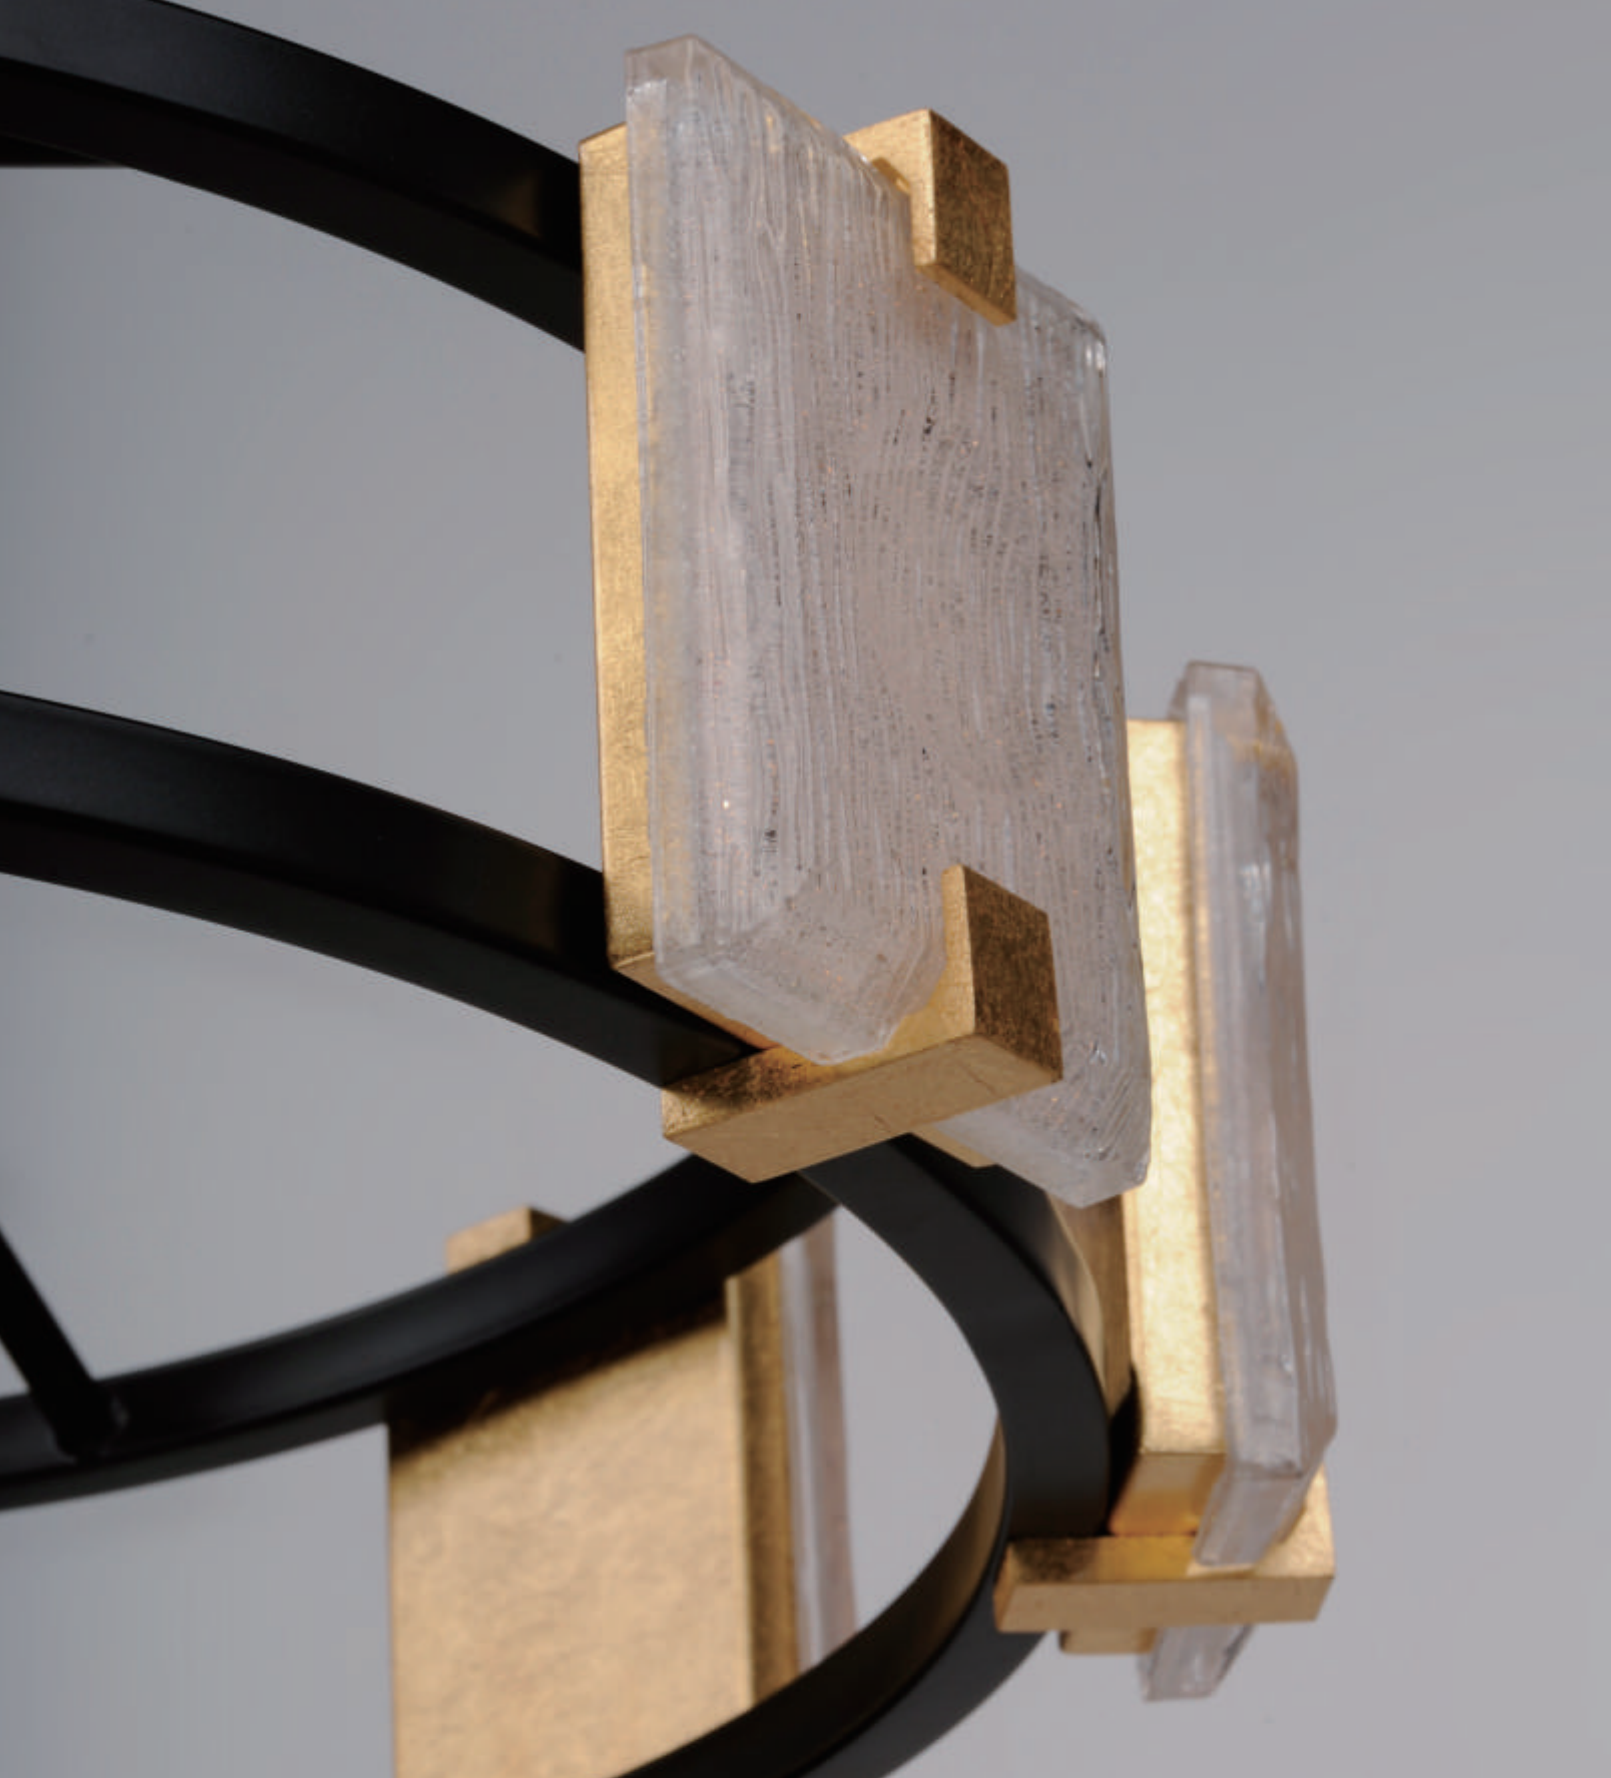

RADIANT

Piastra style glass diffuses integrated LED to shimmer radiantly. Suspended on a Black frame with Gold Leaf accents, this perfect blend of contemporary and traditional design adds glamour to a broad spectrum of design aesthetics.