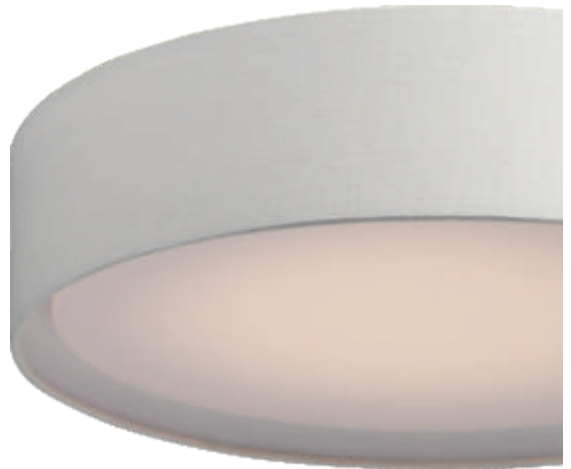

OM (Oatmeal Linen)