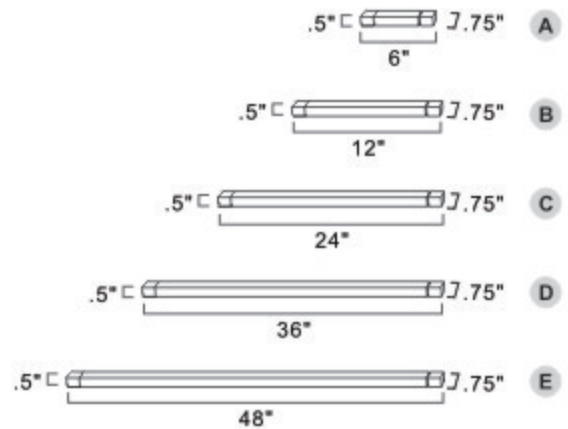

ITEM#	LAMPING	DIMENSION	LUMENS			Additional Info.
			CRI	INIT.	DEL.	
A	89800 3W LED 3000K (Integarted)	6"L x .75"W x .5"H	90	350	195	
B	89801 5W LED 3000K (Integarted)	12"L x .75"W x .5"H	90	700	390	
C	89802 10W LED 3000K (Integarted)	24"L x .75"W x .5"H	90	1050	780	
D	89803 15W LED 3000K (Integarted)	36"L x .75"W x .5"H	90	1400	1170	
E	89804 20W LED 3000K (Integarted)	48"L x .75"W x .5"H	90	1750	1560	

Finish: Aluminum (AL)

24V 24W Plug-In Driver
89811BK

24V 60W Plug-In Driver
89812BK

24V 96W Plug-In Driver
89814BK

24V 60W Hardwire Driver
89816BK
• Dimmable 100-277V

24V 96W Hardwire Driver
89818BK
• Dimmable 100-277V

In-Line Dimmer
89835AL

Connecting Cord
2" 89820BK
6" 89821BK
18" 89824BK
36" 89826BK
60" 89828BK

Connecting Cord
12" 89822BK
• Includes on/off switch

90° Connector
89831BK

90° Connector
89830BK