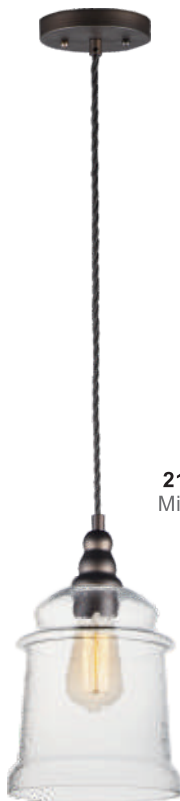

21579HMOI
Mini Pendant
D

ITEM#	LAMPING	DIMENSION	HCO	Additional Info.
A 21572	1 X 60W MB, Incan.	5.25"W x 13.75"H x 8.5"Ext.	6.75"	
B 21573	3 X 60W MB, Incan.	22.75"L x 22.75"W x 31.75"H, 69.25"OAH		
C 21575	5 X 60W MB, Incan.	26.5"L x 26.5"W x 34"H, 71.5"OAH		
D 21579	1 X 60W MB, Incan.	7.75"L x 7.75"W x 12.5"H, 134"OAH		

Finish: Hammer glass (HM) Oil Rubbed Bronze (OI)