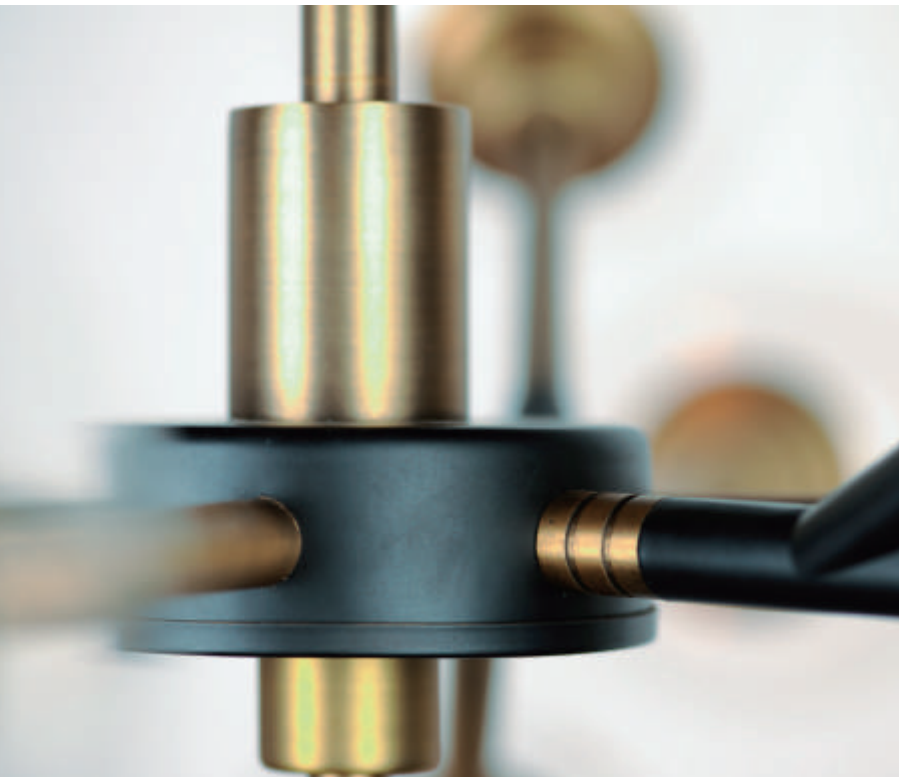

SAVVY

Clear glass goblets are supported by multiple arms of Black and Antique Brass which originate from a center collector. This collection is made even more unique by the vintage T14 spiral filament lamps which are supplied with each fixture.