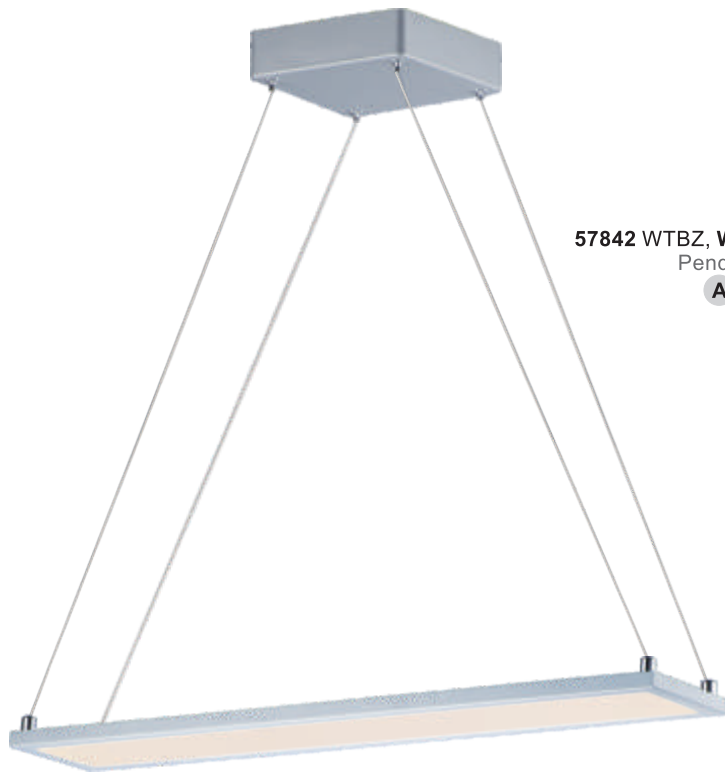

57842 WTBZ, WTMS, WTWT
Pendant
A