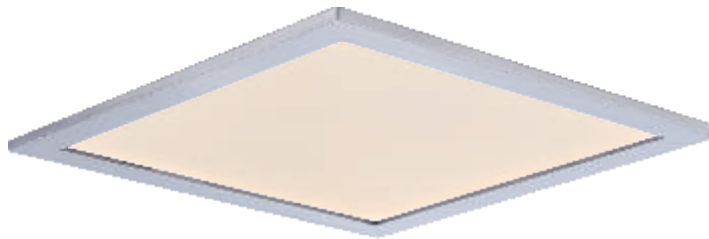

57724 WTBZ, WTSN, WTWT
Flush/Wall Mount

G