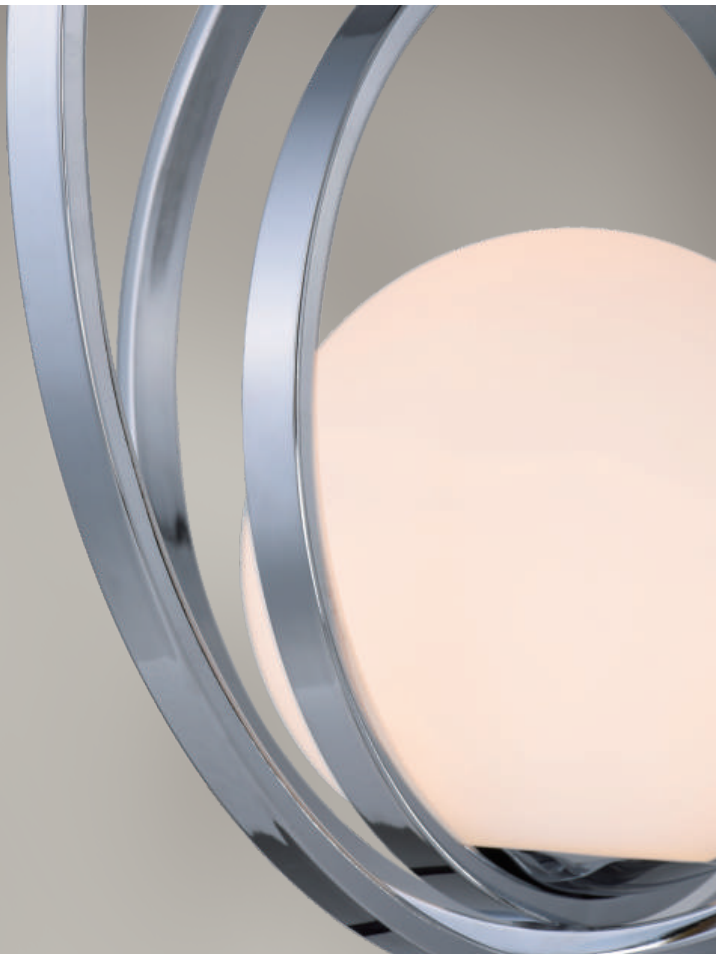

# CORONET

Adjustable rings available in Polished Chrome or Satin Brass add dimension to this contemporary pendant design. Opal white glass softly diffuses light to complete the look.