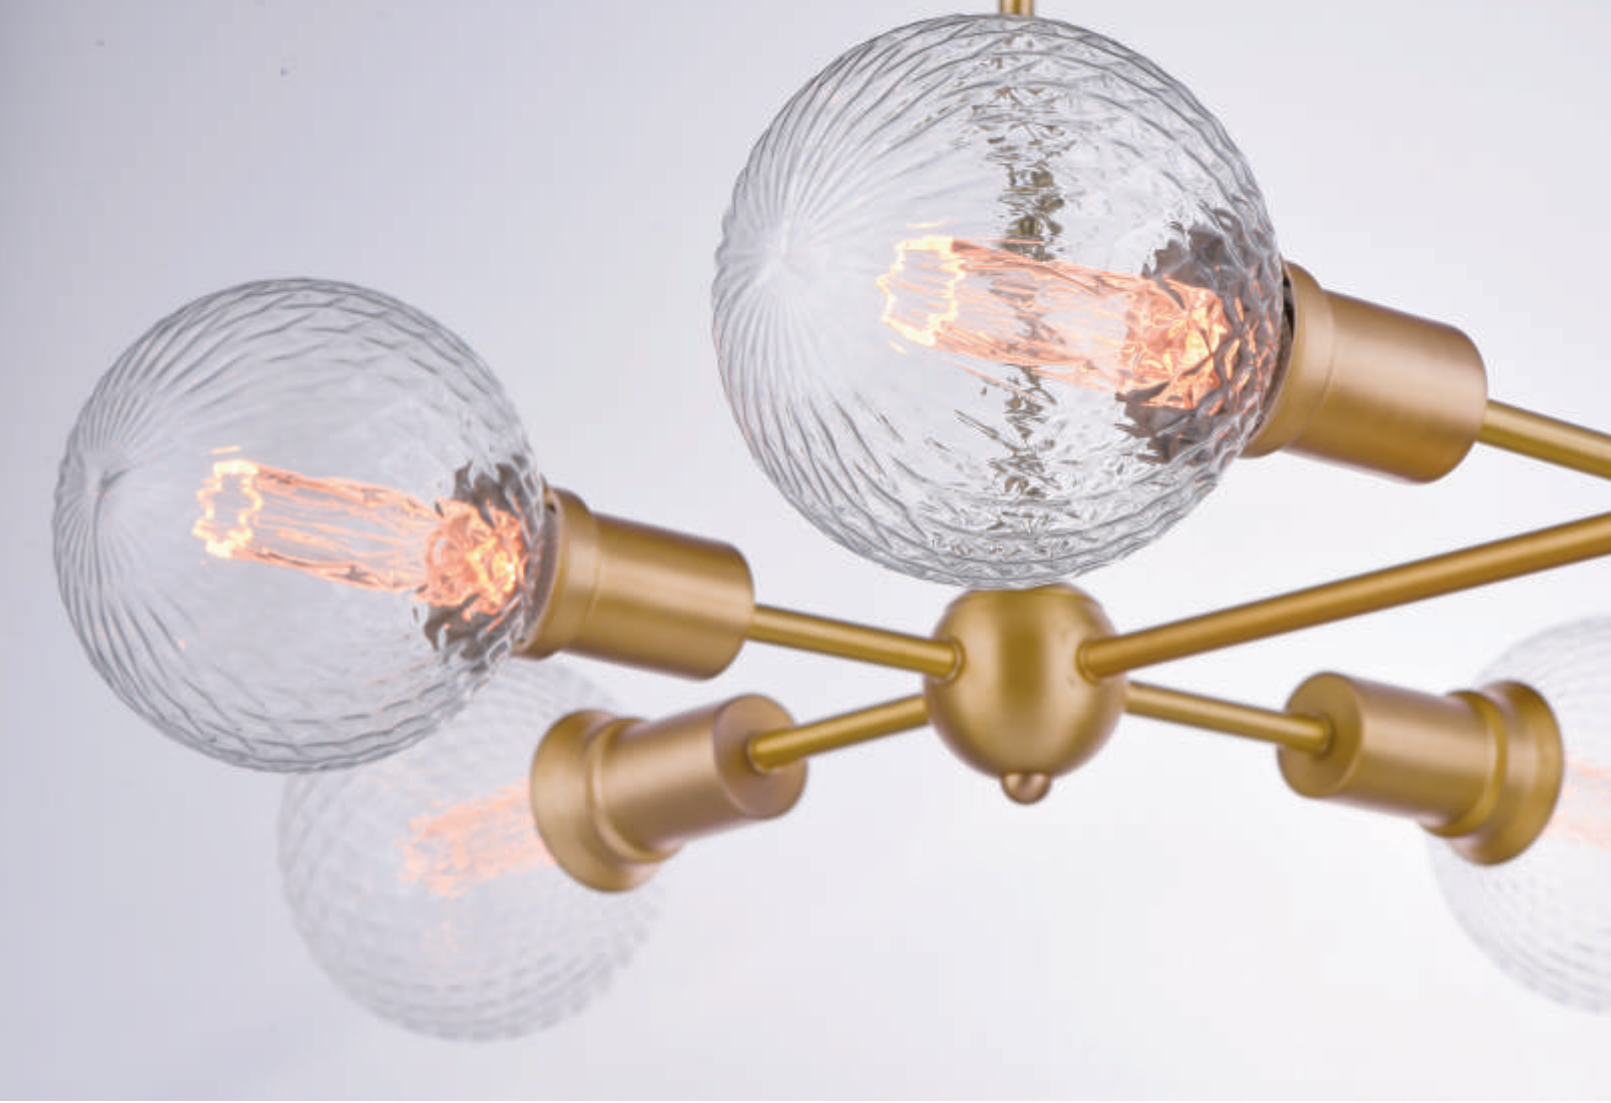

MOLECULE

This fun contemporary design brings high scale look at a very affordable price. Straight line frames of Polished Chrome or Satin Brass look the best with your favorite G40 bulb. Add our LED G40 to this collection for the ultimate in high tech design.