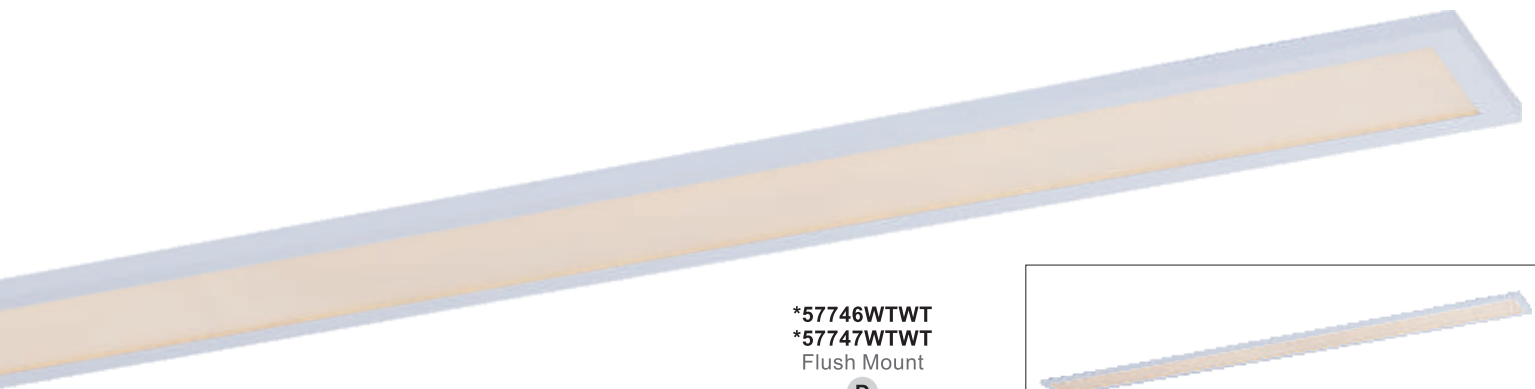

*57746WTWT
*57747WTWT
Flush Mount

D