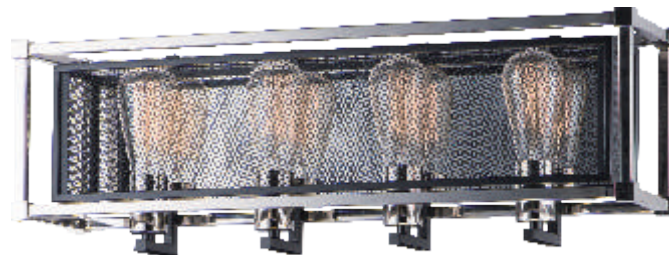

12154BKPN
Bath Vanity

F

ITEM#	LAMPING	DIMENSION	HCO	Additional Info.
C 12151	1 x 60W MB, Incan.	6.25"W x 9.25"H x 6.5"Ext.	4.5"	
D 12152	2 x 60W MB, Incan.	14.25"W x 8.25"H x 6.5"Ext.	3.5"	
E 12153	3 x 60W MB, Incan.	20.5"W x 8.25"H x 6.5"Ext.	3.5"	
F 12154	4 x 60W MB, Incan.	26"W x 8.25"H x 6.5"Ext.	3.5"	

Finish: Black/Polished Nickel (BKPN)