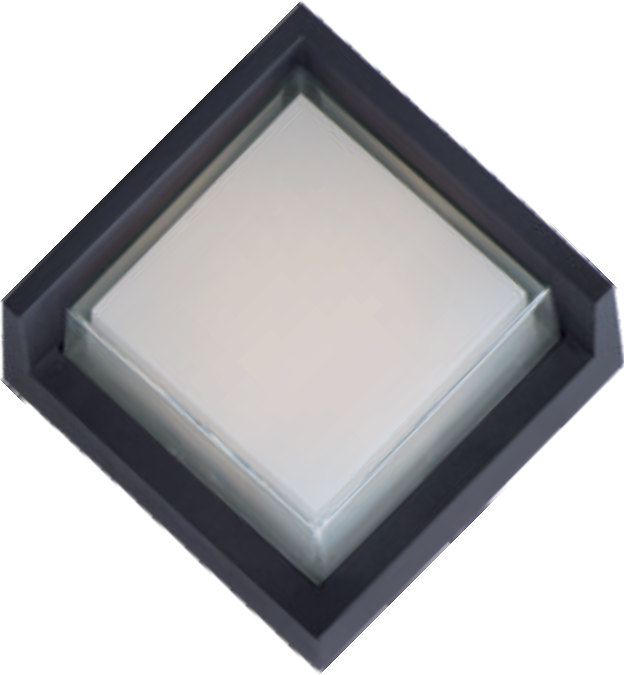

86163BK
Outdoor Wall

B