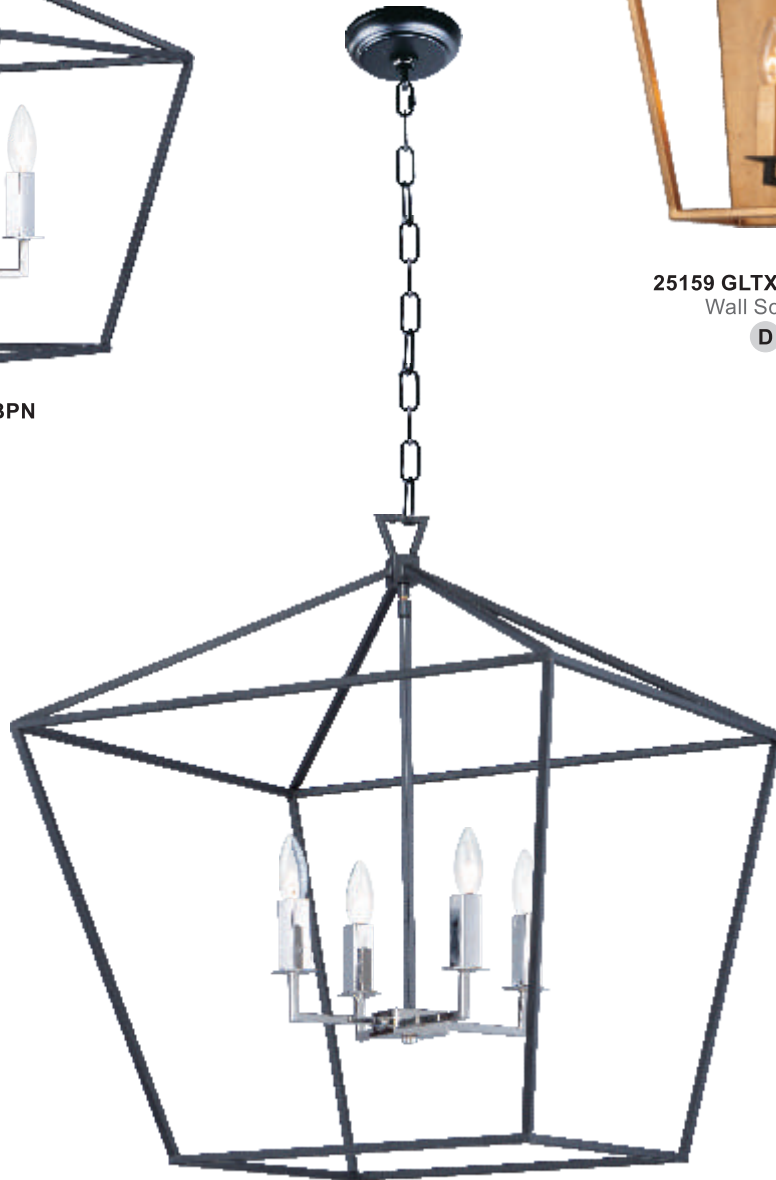

25155 GLTXB, TXBPN
Chandelier
B