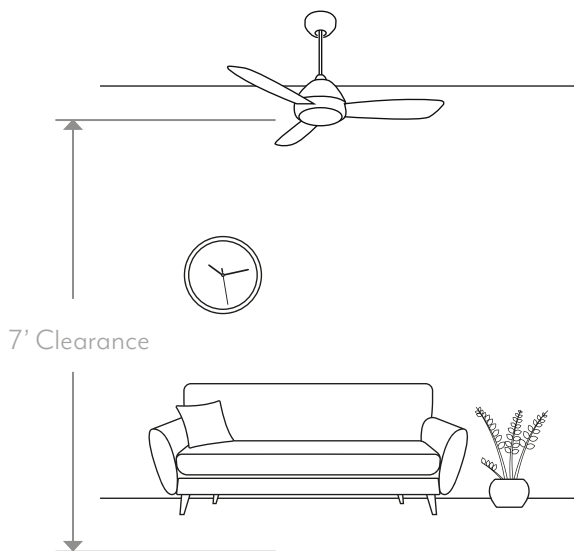

CEILING HEIGHT

Be sure there is at least 7 feet of clearance under your ceiling fan blades. The standard 6" downrod should work in most 8 foot ceiling installations. This will position the blades far enough from the ceiling to have enough "supply" air above the blades to provide good air movement. If greater floor to fan clearance is needed, some fans can use our low ceiling adapter (A180) without using any downrod. However, air movement is reduced using the low ceiling adapter.