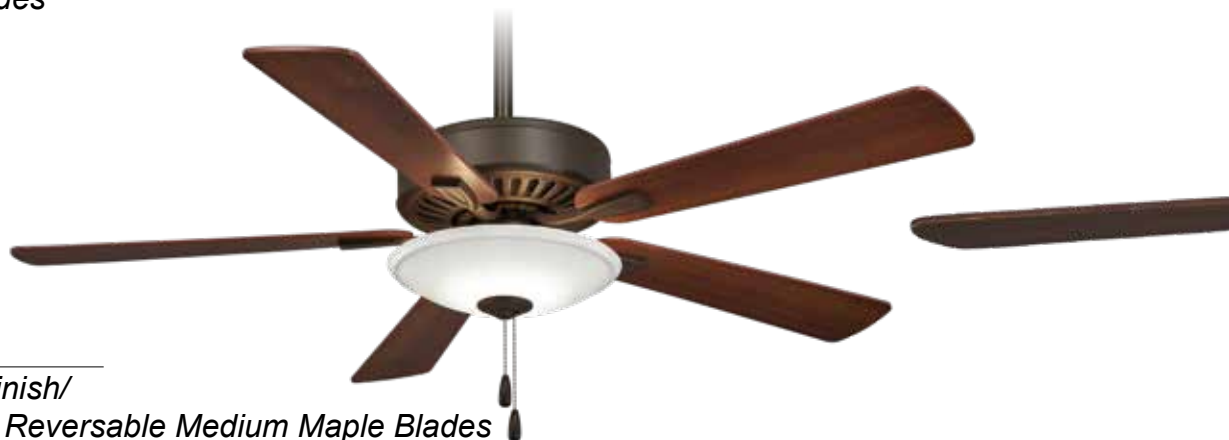

Fans

F656 - CL

*Coal Finish/ Coal Blades
Frosted White Glass*

LED

F656 - ORB

*Oil Rubbed Bronze Finish/
Dark Walnut Blades / Reversible Medium Maple Blades
Frosted White Glass*

LED

F656 - WH

*White Finish / White Blades
Frosted White Glass*

LED

F656 - PN

*Polished Nickel Finish / Silver Blades
Frosted White Glass*

LED