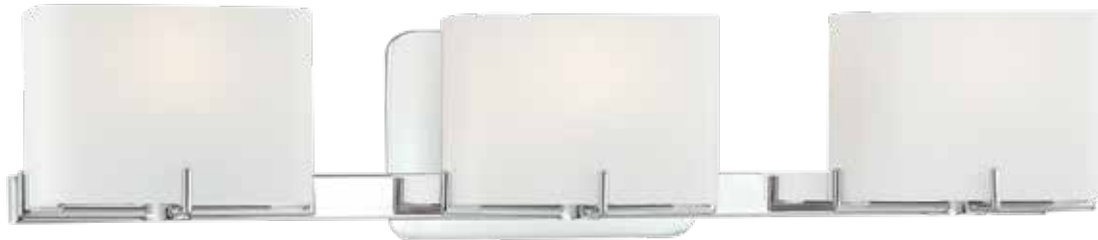

P5042 - 84
Brushed Nickel

P5042 - 647B
Painted Copper Bronze Patina

P5193 - 77

Chrome

3 Light Bath
 21" W x 7 1/2" H x 7" EXT
 3-60W G16 1/2 Candelabra Base*
 Etched Opal Glass

P5153 - 77

Chrome

3 Light Bath
 24 1/2" W x 5" H x 5 1/4" EXT
 3-75W E11 Xenon (Incl.)
 Etched Opal Glass