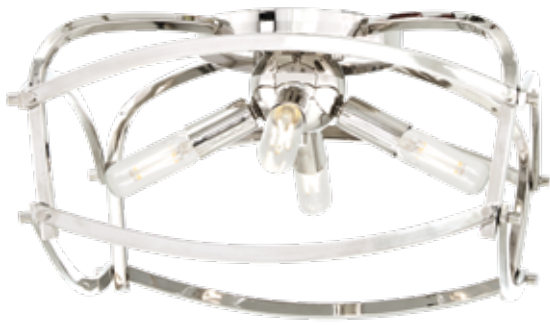

Jupiter's Canopy

4776 - 613

Polished Nickel

Island Light

47" L x 12³/₄" W x 22" H (Adjustable to 66¹/₂" H MAX.)

6 light, 60W Med. Base

4776 - 281

Harvard Court Bronze