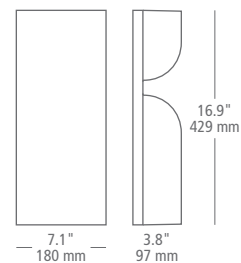

wall projection 3.8" / 97 mm

sample item number OD1065BZLEDWDW
Savino 2 Large, bronze, integrated LED, wet

SEE MORE OF THIS COLLECTION ON PAGE 60