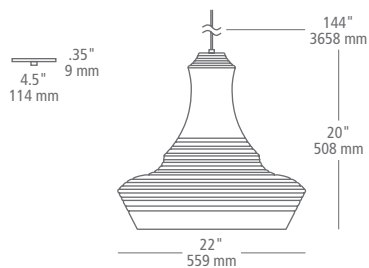

sample item number **LP890ALLED927**
Menara Grande, aluminum, LED

MENARA

MODEL: **LP891**

COLOR: **AL** aluminum
WH white

LAMP: - 1x; medium base (not included);
120v; 75w max.

LED827 1x; medium base, LED A19; lamp included;
120v; 9.5w; 800 lumens; 2700K; 90 CRI

LED T20 T24