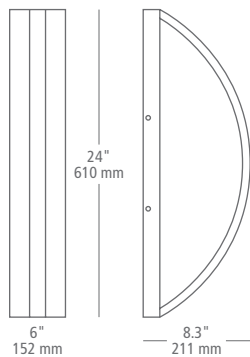

LOCATION: **W** wet

wall projection 8.3" / 211 mm

sample item number **OD819BLEDW**
Hunter 24, black, integrated LED, wet

HUNTER 10

MODEL: **OD818**

FINISH: **BL** black
SI silver

LAMP: **LED** integrated LED; 120v; 10w;
250 lumens; 3000K; 80 CRI
LED **T24**