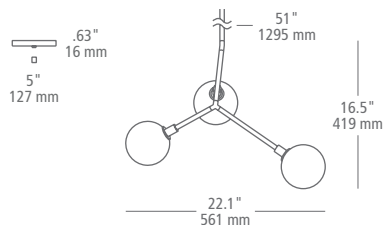

Includes 3x: 12" stems, 2x: 6" stems, 1x: 3" stems