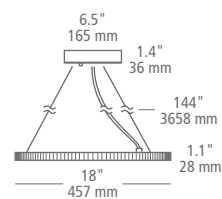

sample item number **SU832BLLED827277**
Interlace 18, black, integrated LED