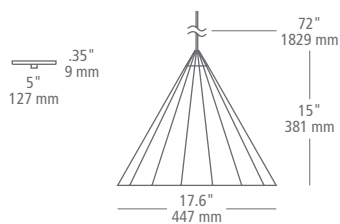

sample item number **LP963GM**
Astora Grande, gun metal, no lamp

ASTORA

MODEL: **LP962**

FINISH: **GD** satin gold
GM gun metal
WH matte white

LAMP: - 1x; medium base (not included); 120v; 75w max.
LED830 1x; medium base, LED A19; lamp included; 120v; 9.5w; 816 delivered lumens; 3000K; 90 CRI

LED T20 T24