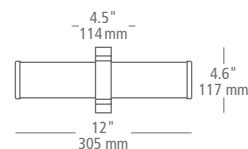

wall projection 3" / 76 mm

sample item number WS916OYPCLED930
Lynk 12, opal acrylic, polished chrome, integrated LED

SEE MORE OF THIS COLLECTION ON PAGE 65