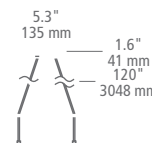

12.4"
315 mm

sample item number **SU1079BLABLED930**
Tae 8 Linear, matte black with aged brass, LED

SEE MORE OF THIS COLLECTION ON PAGE 17, 61, 68