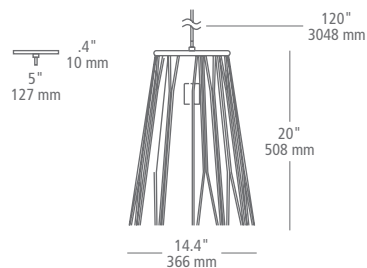

sample item number **LP1038BLLED830**
Diamant, matte black, LED