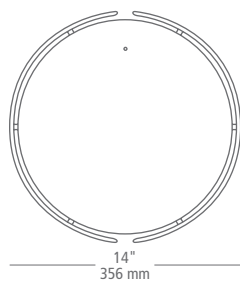

GRAY

WHITE

LIFO FLUSH

MODEL: **FM958**

FINISH: **WH** white
GY gray

LAMP: **LED930** integrated LED; 120v; 22.4w; 1002 delivered lumens; 3000K; 90 CRI
LED **ADA**

LED 930277 integrated LED; 277v; 22.4w; 1002 delivered lumens; 3000K; 90 CRI
LED **ADA**