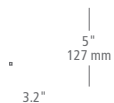

sample item number **BA985OYSCLED930**
Lufe Square 36, frosted acrylic, satin nickel, integrated LED

SEE MORE OF THIS COLLECTION ON PAGE 64

LUFE SQUARE 24

MODEL: **BA984**

COLOR: **OY** frosted acrylic

FINISH: **PC** polished chrome
SC satin nickel

LAMP: **LED927** integrated LED; 120v; 23.3w; 1676 delivered lumens; 2700K; 90 CRI
LED **ADA**

LED 927277 integrated LED; 120v; 23.3w; 1676 delivered lumens; 2700K; 90 CRI
LED **ADA**

LED930 integrated LED; 120v; 23.3w; 1676 delivered lumens; 3000K; 90 CRI
LED **ADA**

LED 930277 integrated LED; 120v; 23.3w; 1676 delivered lumens; 3000K; 90 CRI
LED **ADA**