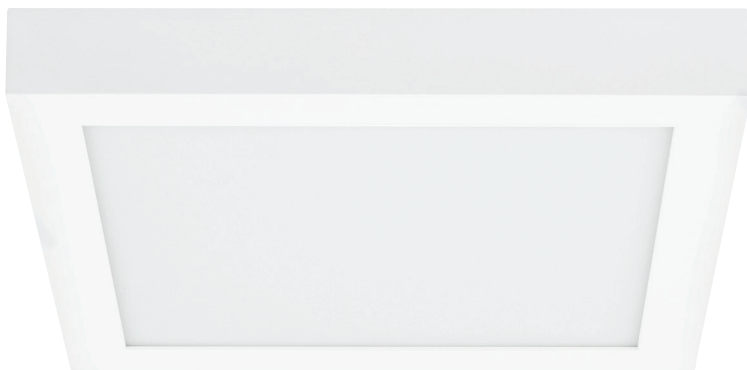

TENUR SQUARE

Clean lines and the latest LED technology combine in this modern flush mount whose ultra-slim profile is under two inches deep. The entire surface illuminates evenly and dims beautifully.

TENUR SQUARE I2
MATTE WHITE