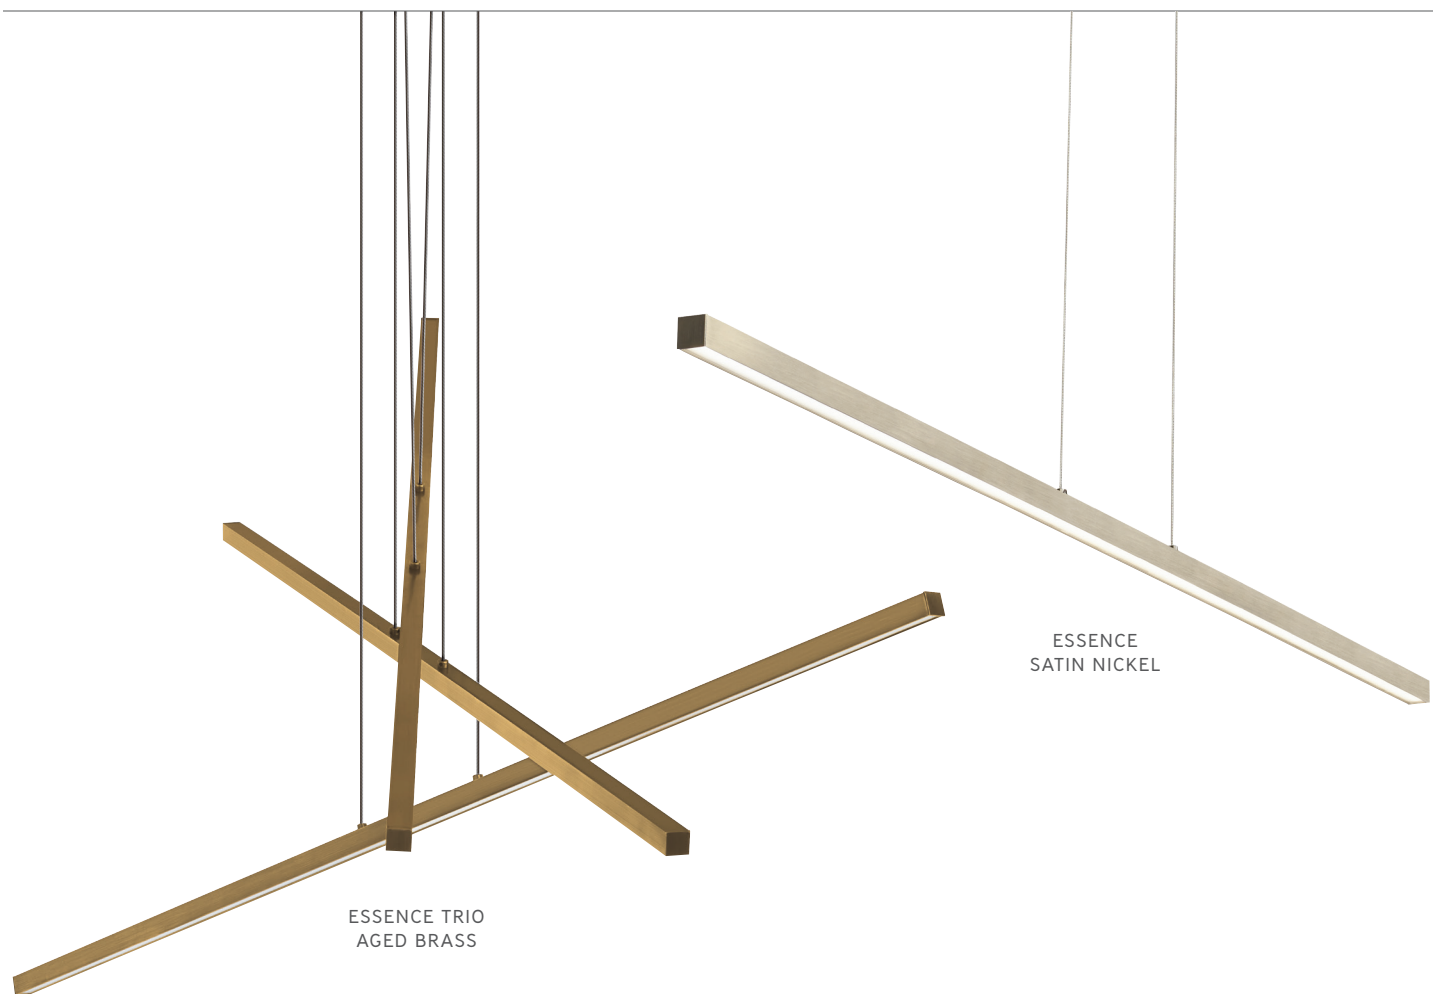

ESSENCE LINEAR

The ultimate in modern minimalism, the clean horizontal lines of this linear suspension piece will make a dramatic statement while not detracting from its beautiful surroundings.

ESSENCE TRIO

MODEL: **SU993**

COLOR: **AB** aged brass
SC satin nickel

LAMP: **LED930** 3x; integrated LED; 120v; 20w; 1440 delivered lumens; 3000K; 90 CRI

LED

sample item number **SU993ABLED930**
Essence Trio, aged brass, integrated LED

ESSENCE

MODEL: **SU992**

FINISH: **AB** aged brass
SC satin nickel

LAMP: **LED930** integrated LED; 120v; 20w; 1440 delivered lumens; 3000K; 90 CRI

LED

sample item number **SU992SCLED930**
Essence, satin nickel, integrated LED