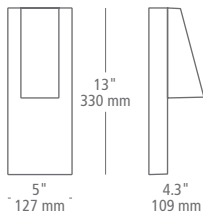

wall projection 4.3"/109 mm

sample item number **OD1014GRPLEDWDW**
Peak, graphite, integrated LED, wet

PEAK

With its highly pitched roofline, this design is reminiscent of a clapboard shingle. The angular downlight nicely grazes the surface of the extended backplate and minimizes any wasted output or glare.