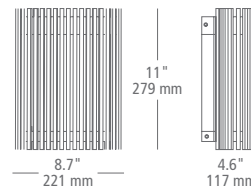

wall projection 4.6" / 117 mm

sample item number **OD736SILEDW**
Upstate II, silver, integrated LED, wet