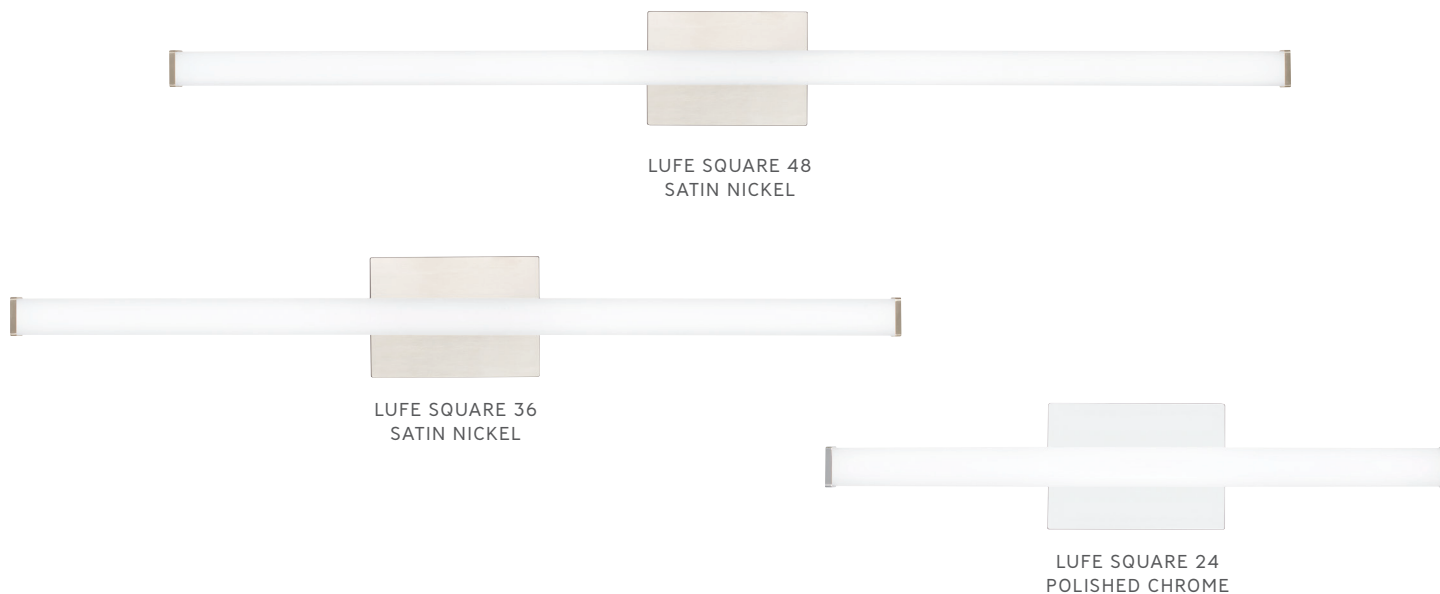

wall projection 3.2" / 81 mm

sample item number BA980OYSCLED927277
Lufe Round 24, frosted acrylic, satin nickel, integrated LED

SEE MORE OF THIS COLLECTION ON PAGE 64

LUFE SQUARE

When a sleek contemporary solution is in order, this rectilinear expanse of soft LED light is the answer. The substantial backplate cradles the frosted acrylic lens and complements the angular end caps to finish the look.