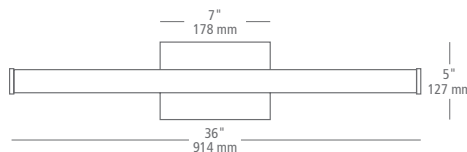

LUFE SQUARE 36

MODEL: **BA985**

COLOR: **OY** frosted acrylic

FINISH: **PC** polished chrome
SC satin nickel

LAMP: **LED927** integrated LED; 120v; 34.5w; 2458 delivered lumens; 2700K; 90 CRI
LED **ADA**

LED 927277 integrated LED; 120v; 34.5w; 2458 delivered lumens; 2700K; 90 CRI
LED **ADA**

LED930 integrated LED; 120v; 34.5w; 2458 delivered lumens; 3000K; 90 CRI
LED **ADA**

LED 930277 integrated LED; 120v; 34.5w; 2458 delivered lumens; 3000K; 90 CRI
LED **ADA**