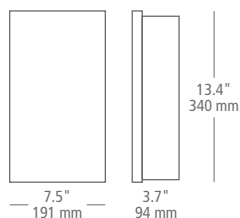

ELPHA 14

MODEL: **OD1063**

FINISH: **BZ** bronze
CH charcoal

LAMP: **LED930** integrated LED; 120v; 9.5w; 331 delivered lumens; 3000K; 90 CRI
LED **ADA** **T24**

LED 930277 integrated LED; 277v; 9.5w; 331 delivered lumens; 3000K; 90 CRI
LED **ADA** **T24**

LOCATION: **W** wet

wall projection 3.7" / 80.5 mm
sample item number **OD1063BZLED930W**
Elpha 14, bronze, integrated LED, wet

ELPHA 10

MODEL: **OD1064**

FINISH: **BZ** bronze
CH charcoal

LAMP: **LED930** integrated LED; 120v; 9.5w; 331 delivered lumens; 3000K; 90 CRI
LED **ADA** **T24**

LED 930277 integrated LED; 277v; 9.5w; 331 delivered lumens; 3000K; 90 CRI
LED **ADA** **T24**

LOCATION: **W** wet