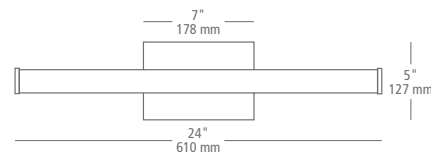

LUFE SQUARE 24

MODEL: **BA984**

COLOR: **OY** frosted acrylic

FINISH: **PC** polished chrome
SC satin nickel

LAMP: **LED927** integrated LED; 120v; 23.3w; 1676 delivered lumens; 2700K; 90 CRI
LED **ADA**

LED 927277 integrated LED; 120v; 23.3w; 1676 delivered lumens; 2700K; 90 CRI
LED **ADA**

LED930 integrated LED; 120v; 23.3w; 1676 delivered lumens; 3000K; 90 CRI
LED **ADA**

LED 930277 integrated LED; 120v; 23.3w; 1676 delivered lumens; 3000K; 90 CRI
LED **ADA**