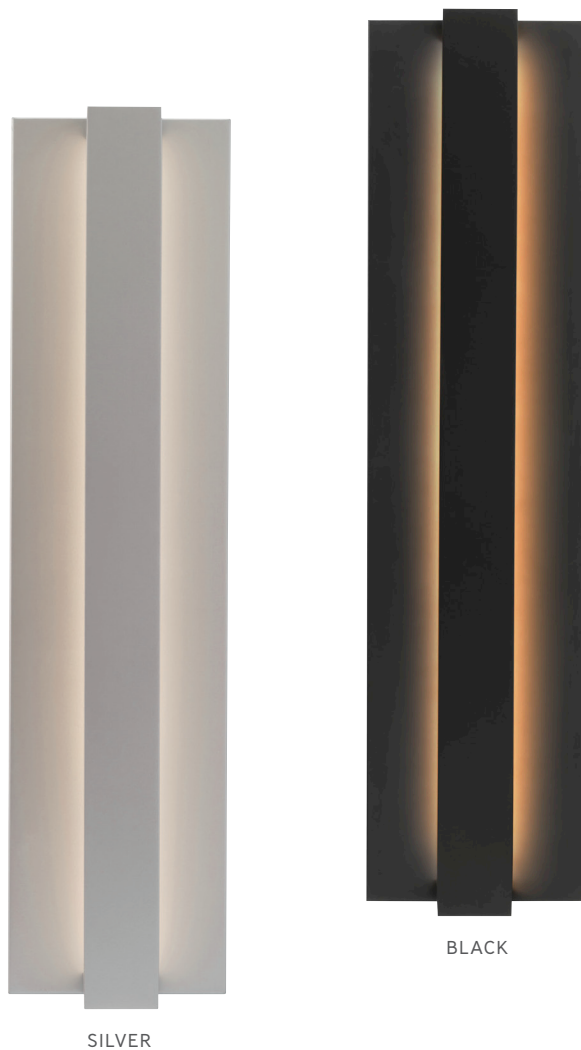

WINDFALL

Crisp lines and a slim profile combine in this handsome LED outdoor fixture.

SILVER

BLACK

1. **MODEL:** OD785
2. **FINISH:** **BL** black
   SI silver
3. **LAMP:** **LED** integrated LED; 120v; 20w; 500 lumens; 2700K; 80 CRI
   LED **ADA** **T24**
4. **LED277** integrated LED; 277v; 20w; 500 lumens; 3000K; 80 CRI
   LED **ADA** **T24**
5. **LOCATION:** **W** wet

sample item number OD785SILED277W
Windfall, silver, integrated LED, wet