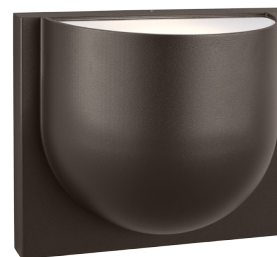

LOCATION: **W** wet

wall projection 3.8" / 97 mm

sample item number OD1065BZLEDWDW
Savino 2 Large, bronze, integrated LED, wet

SEE MORE OF THIS COLLECTION ON PAGE 60

SAVINO 2
CHARCOAL

SAVINO 1 LARGE
CHARCOAL