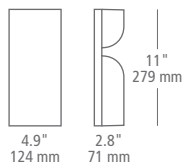

wall projection 2.8" / 71 mm

sample item number **WS1067WHLEDWDW**
 Savino 2 Wall, matte white, integrated LED, wet

SEE MORE OF THIS COLLECTION ON PAGE 82

SAVINO WALL

MODEL: **WS1068**

FINISH: **WH** matte white