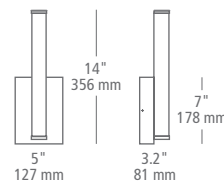

wall projection 3.2"/81 mm

sample item number **WS987OYPCLED927**
Lufe Square Wall, frosted acrylic, polished chrome, integrated LED

SEE MORE OF THIS COLLECTION ON PAGE 77