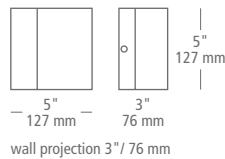

MORTAR

A fascinating use of positive and negative space with flexible mounting options for even greater creative lighting possibilities.

MODEL: **WS1055**

FINISH: **AB** aged brass
SC satin nickel

LAMP: **LED930** integrated LED; 120v; 9w; 455 delivered lumens; 3000K; 90 CRI
LED **ADA** **T24**

LED
930277 integrated LED; 277v; 9w; 455 delivered lumens; 3000K; 90 CRI
LED **ADA**

sample item number **WS1055ABLED930277**
Mortar, aged brass, integrated LED