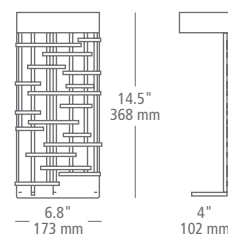

LOCATION: **W** wet

wall projection 4" / 102 mm
sample item number **LW639BZLEDW**
Pier 60, bronze, integrated LED, wet

UPSTATE

Curved metal frame finished with vertical metal slats creates a clean, contemporary profile.