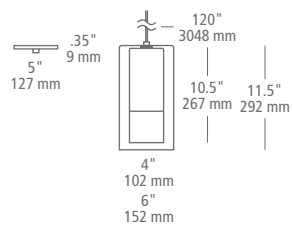

1. **MODEL:** LP1074
2. **FINISH:** SM smoke with gold leaf
3. **LAMP:** - 1x; medium base (not included); 120v; 60w max.
4. **LED927** 1x; medium base LED A19; lamp included; 120v; 10w; 263 delivered lumens; 2700K; 90 CRI
5. LED T20 T24

sample item number LP1074SM
Anavi, smoke with gold leaf, no lamp