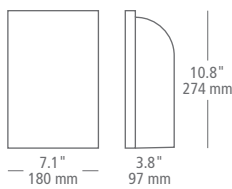

wall projection 3.8" / 97 mm

sample item number **OD1069CHLEDWDW**
Savino 1 Large, charcoal, integrated LED, wet

SEE MORE OF THIS COLLECTION ON PAGE 60

SAVINO 1

MODEL: **OD1070**

FINISH: **BZ** bronze
CH charcoal

LAMP: **LEDWD** integrated LED (warm color dim); 120v; 14.5w; 270 delivered lumens; 3000-2200K; 90 CRI
LED ADA T24

LOCATION: **W** wet