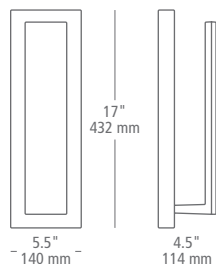

wall projection 4.5" / 114 mm

sample item number **OD1007BZLED930W**
Nate 17, bronze, integrated LED, wet

NATE 09

MODEL: **OD1006**

FINISH: **BZ** bronze
GRP graphite

LAMP: **LED930** integrated LED; 120v; 5w; 30 delivered lumens; 3000K; 90 CRI
LED **ADA** **T24**

LOCATION: **W** wet