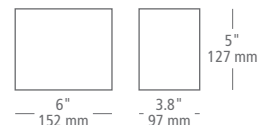

wall projection 3.8" / 97 mm

sample item number **WS838GDLED830**
Kenton, gold mist, integrated LED

KENTON

A clean and simple geometric shape puts function first in this widely appealing design. Engineered to produce large and equal amounts of up and down light, it can be mounted vertically or horizontally.