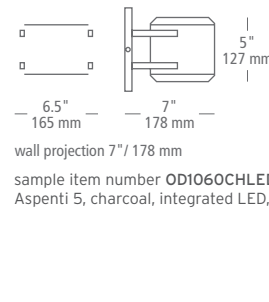

wall projection 7" / 178 mm
sample item number **OD1060CHLED930W**
Aspenti 5, charcoal, integrated LED, wet