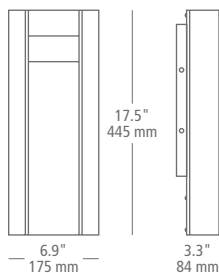

wall projection 3.3" / 84 mm

sample item number **OD735MTBZLEDW**
Tav I8, metal / bronze, integrated LED, wet

TAV I4

MODEL: **OD734**

FINISH: **MTBZ** metal / bronze

LAMP: **LED** integrated LED; 120v; 12w; 250 lumens; 2700K; 80 CRI
LED ADA T24

LED277 integrated LED; 277v; 12w; 250 lumens; 3000K; 80 CRI
LED ADA T24

LOCATION: **W** wet