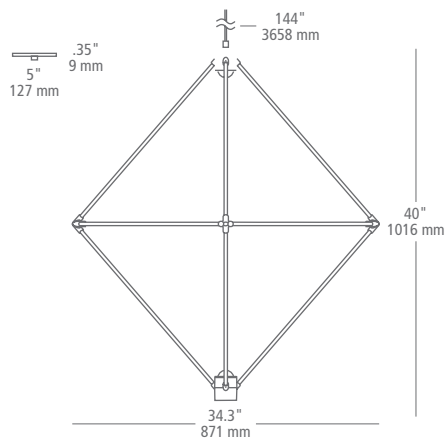

sample item number **CH948ABLEDWD**
Candora 34, aged brass, integrated LED

CANDORA 29

MODEL: **CH947**

FINISH: **AB** aged brass
BL black
WH matte white

LAMP: **LEDWD** 2x; integrated LED (warm color dim); 120v; 9w; 173 delivered lumens; 3000-2200K; 90 CRI

LED