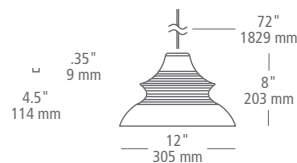

sample item number **LP893WHALLED927**
Togan, white top / aluminum bottom, LED