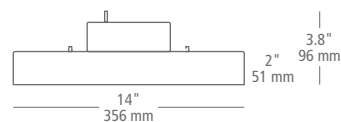

SLOT I4

Slot I4's integrated LED sits within a wide acrylic diffuser that bisects it's round metal shade to create a symmetrical look.

- **MODEL:** FM1057
- **FINISH:** WH matte white
  GDWH satin gold exterior / matte white interior
- **LAMP:** LED930 integrated LED; 120v; 24w; 1695 delivered lumens; 3000K; 90 CRI
  LED T24
- LED 930277 integrated LED; 277v; 24w; 1695 delivered lumens; 3000K; 90 CRI
  LED

sample item number FM1057WHLED930
Slot 14, matte white, integrated LED