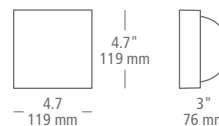

sample item number **FM929CRSCLEDWD**
Sphere Flush, clear, satin nickel, integrated LED

SEE MORE OF THIS COLLECTION ON PAGE 59