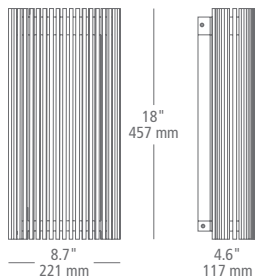

wall projection 4.6" / 117 mm

sample item number **OD737SILEDW**
Upstate I8, silver, integrated LED, wet