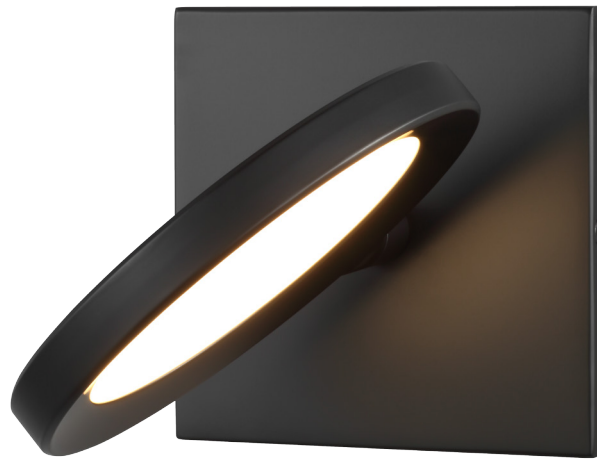

MATTE BLACK

1. **MODEL:** **WS1035**
2. **FINISH:** **BL** matte black
   GD satin gold
3. **LAMP:** **LED930** integrated LED; 120v; 9w; 328 delivered lumens; 3000K; 90 CRI
   LED T24
4. **LED 930277** integrated LED; 277v; 9w; 328 delivered lumens; 3000K; 90 CRI
   LED

sample item number **WS1035BLLED930**
Spectica Wall, matte black, integrated LED

SEE MORE OF THIS COLLECTION ON PAGE 9, 19