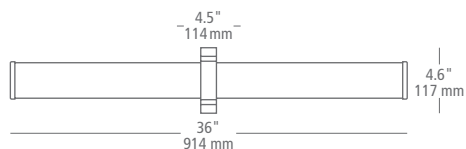

wall projection 3" / 76 mm

sample item number BA913OYSCLED930
Lynk 36, opal acrylic, satin nickel, integrated LED

SEE MORE OF THIS COLLECTION ON PAGE 65

LYNK 24

MODEL: **BA914**

COLOR: **OY** opal acrylic

FINISH: **BZ** bronze
PC polished chrome
SC satin nickel

LAMP: **LED930** integrated LED; 120v; 24w;
1300 lumens; 3000K; 90 CRI

LED ADA

LED 930277 integrated LED; 277v; 24w;
1300 lumens; 3000K; 90 CRI

LED ADA

Mounts horizontally or vertically.