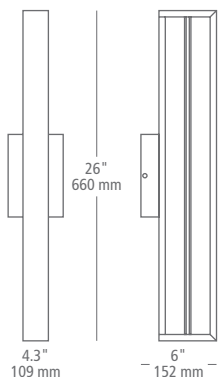

wall projection 6" / 152 mm
sample item number **OD787OPSILEDW**
Aviva 26, opal, silver, integrated LED, wet

AVIVA 14

- MODEL: **OD786**
- COLOR: **OP** opal
- FINISH: **BL** black
  SI silver
- LAMP: **LED** integrated LED; 120v; 10w; 250 lumens; 3000K; 80 CRI
  LED T24
- **LED277** integrated LED; 277v; 10w; 250 lumens; 3000K; 80 CRI
  LED T24

LOCATION: **W** wet