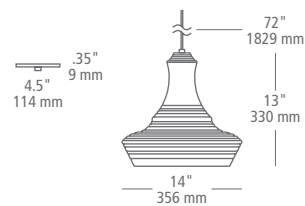

sample item number **LP891WHSCLED927**
Menara Grande, white, satin nickel, LED