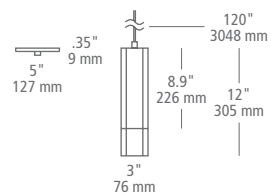

KRYPTON

With bold lines forming sharp angles and a crystalline base to diffuse light, Krypton is a welcome addition to any setting.

MODEL: **LP1039**

FINISH: **AB** aged brass
SC satin nickel

LAMP: **LEDWD** integrated LED (warm color dim); 120v;
9w; 395 delivered lumens; 3000-2200K;
90 CRI

LED T24

sample item number **LP1039SCLED930**
Krypton, satin nickel, integrated LED

SEE MORE OF THIS COLLECTION ON PAGE 63