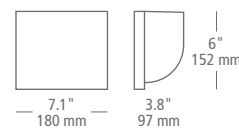

wall projection 3.8" / 97 mm

sample item number **OD1070CHLEDWDW**
Savino 1, charcoal, integrated LED, wet

SEE MORE OF THIS COLLECTION ON PAGE 60