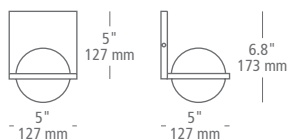

CLEAR

MODEL: **WS929**

COLOR: **CR** clear

FINISH: **SC** satin nickel

LAMP: **LEDWD** integrated LED (warm color dim);
120v; 9w; 500 lumens;
3000-2200K; 90 CRI

LED

wall projection 5" / 127 mm

sample item number **WS929CRSCLEDWD**
Sphere Wall, clear, satin nickel, integrated LED