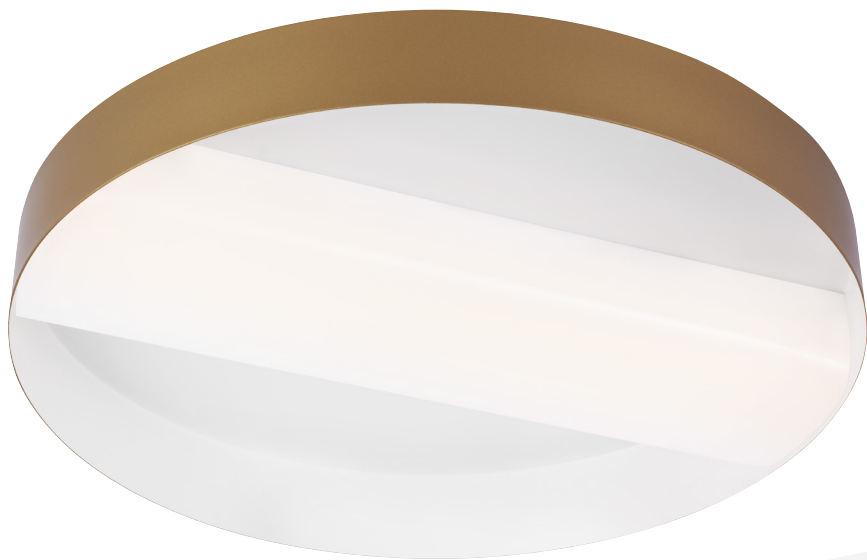

SLOT I4

Slot I4's integrated LED sits within a wide acrylic diffuser that bisects it's round metal shade to create a symmetrical look.

SATIN GOLD / MATTE WHITE