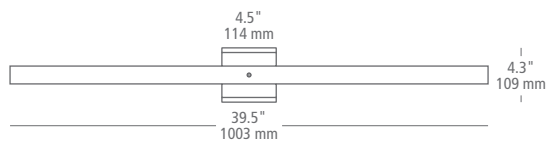

LINEA 40

MODEL: **LN120SILED**

LAMP: - 1x; 40"; user replaceable LED tube; lamp included; 120v; 10w; 680 lumens; 2700K; 80 CRI

LED ADA

Mounts horizontally or vertically.

wall projection 2" / 51 mm

2"
51 mm

sample item number **LN120SILED**
Linea 40, LED