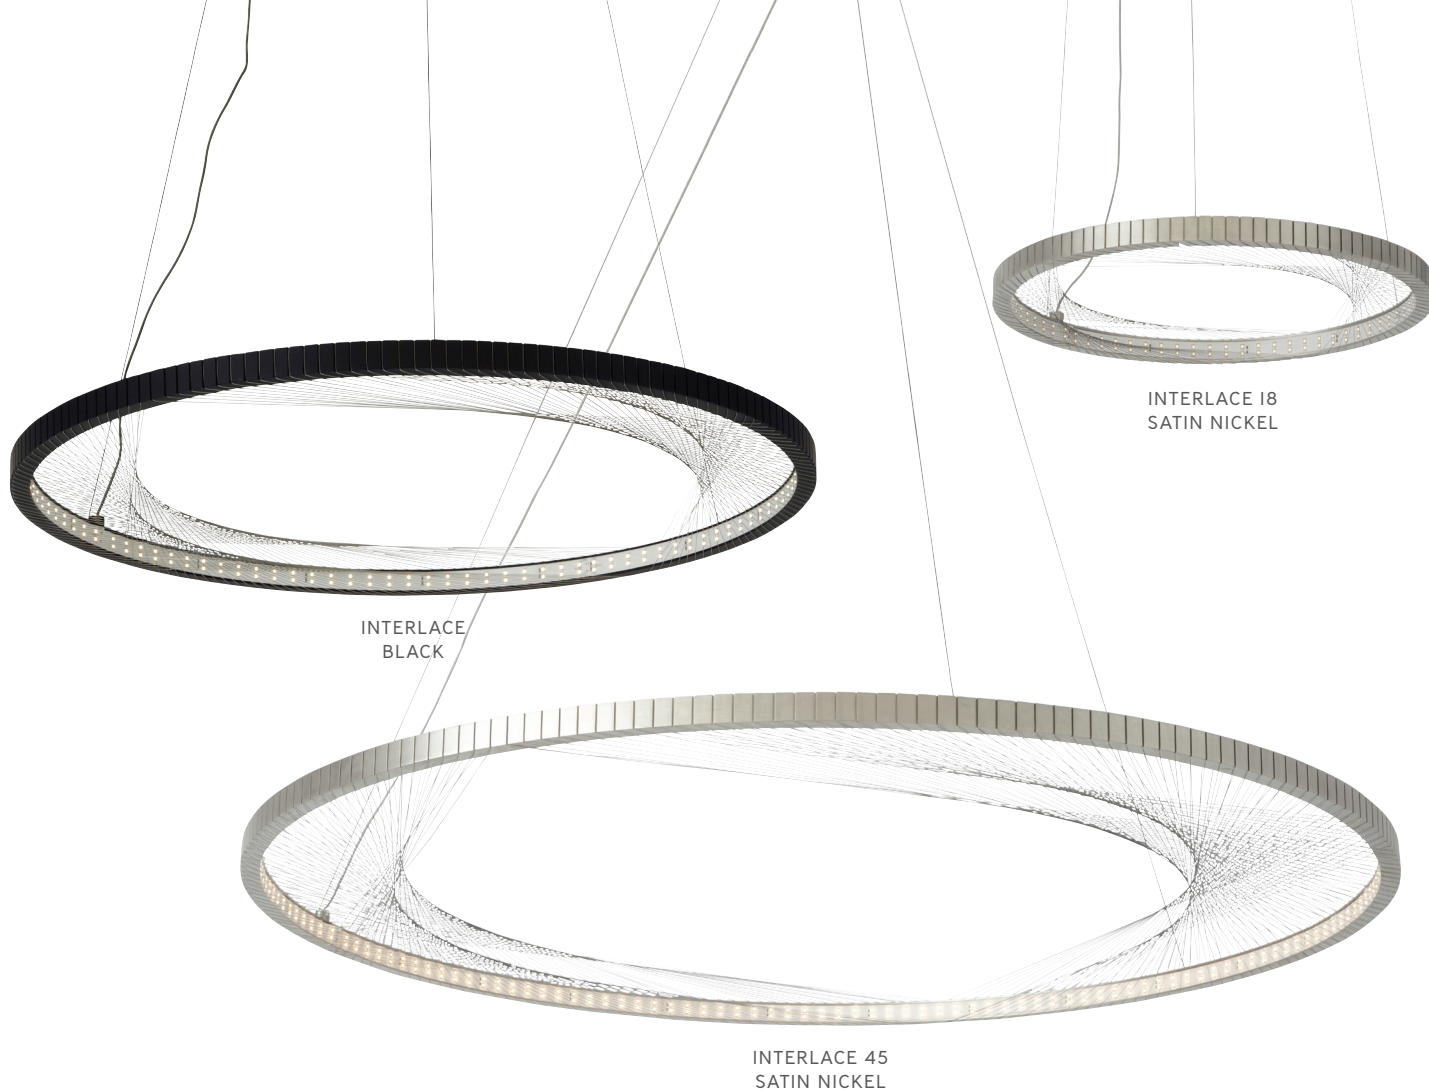

LED integrated LED; 277v; 23.5w;
930277 1725 delivered lumens; 3000K; 90 CRI
LED

sample item number **CH996ABLED930**
Photon 34, aged brass, integrated LED

INTERLACE COLLECTION

A grand aluminum outer ring is machined to receive hundreds of hand-strung strands of stainless steel cable which create an intricate, interwoven pattern. Powerful LEDs shine inward upon the reflective cables to create visually interesting general illumination. Independent suspension cables allow multiple hanging angles.