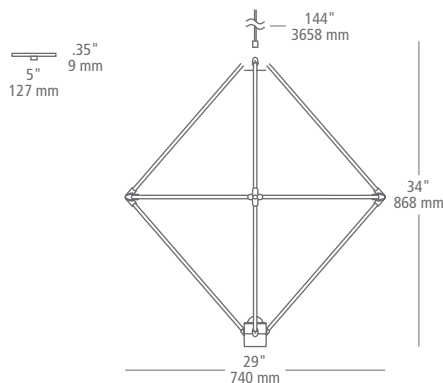

sample item number **CH947BLEDWD**
Candora 29, black, integrated LED

CANDORA 19

MODEL: **CH946**

FINISH: **AB** aged brass
BL black
WH matte white

LAMP: **LEDWD** 2x; integrated LED (warm color dim); 120v; 9w; 124 delivered lumens; 3000-2200K; 90 CRI

LED