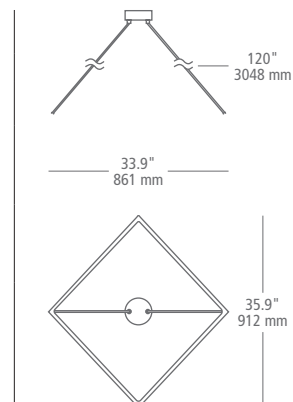

1. **MODEL:** SU1036
2. **FINISH:** **GD** satin gold
   GM gun metal
3. **LAMP:** **LED930** integrated LED; 120v; 45w;
   2456 delivered lumens; 3000K; 90 CRI
   LED **T24**
4. **LED930277** integrated LED; 277v; 45w;
   2456 delivered lumens; 3000K; 90 CRI
   LED

sample item number SU1036GDLED930
Balto, satin gold, integrated LED