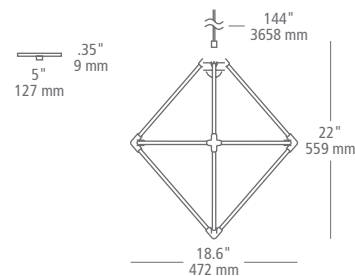

sample item number **CH946WHLEDWD**
Candora 19, matte white, integrated LED