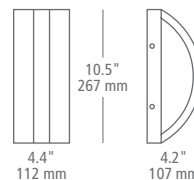

wall projection 4.2" / 107 mm

sample item number **OD818SILED277W**
Hunter 10, silver, integrated LED, wet