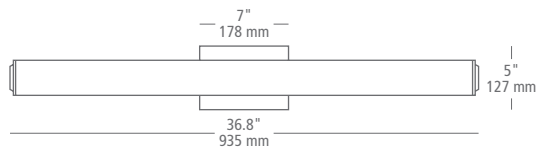

Mounts horizontally or vertically.

wall projection 3" / 76 mm

3" / 76 mm

sample item number **BA1009OYSCLED927**
Steele 36, opal acrylic, satin nickel, integrated LED

STEELE 24

MODEL: **BA1008**

COLOR: **OY** opal acrylic