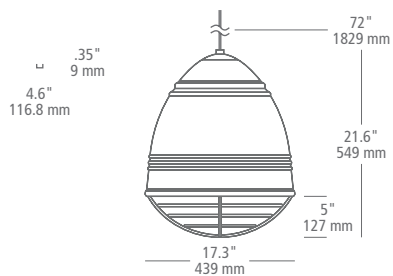

sample item number **LP875ALBLLED827**
Loft Grande, brushed aluminum / white interior, black cage, LED

LOFT

MODEL:	LP876
FINISH:	AL brushed aluminum / white interior BL rubberized black / white interior
CAGE COLOR:	BL black CP copper PN polished nickel WH white NC no cage
LAMP:	- 1x; medium base (not included); 120v; 75w max. LED827 1x; medium base LED A19; lamp included; 120v; 9.5w; 800 lumens; 2700K; 90 CRI LED T20 T24