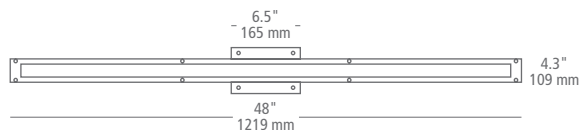

wall projection 3.2" / 81 mm

3.2"
81 mm

sample item number **BA841OYBZLED830**
Denton 48, opal acrylic, bronze, integrated LED

DENTON 24

MODEL: **BA840**

COLOR: **OY** opal acrylic

FINISH: **BZ** bronze
SC satin nickel

LAMP: **LED830** integrated LED; 120v; 20w;
1400 lumens; 3000K; 80 CRI
[LED](#) [ADA](#)

LED integrated LED; 277v; 20w;
830277 1400 lumens; 3000K; 80 CRI
[LED](#) [ADA](#)

Mounts horizontally or vertically.