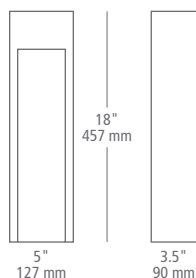

wall projection 3.5" / 90 mm

sample item number **OD746BLED277W**
Raven 18, black, integrated LED, wet