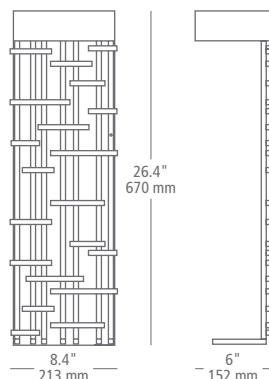

wall projection 6" / 152 mm
sample item number **OD825SILEDW**
Pier 60 Large, silver, LED, 120v wet rated

PIER 60 MEDIUM

1. MODEL: **OD826**
2. FINISH: **BZ** bronze
   SI silver
3. LAMP: **LED** integrated LED; 120v; 22w; 400 lumens; 3000K; 80 CRI
   LED **ADA** **T24**
4. **LED277** integrated LED; 277v; 22w; 400 lumens; 3000K; 80 CRI
   LED **ADA** **T24**

LOCATION: **W** wet