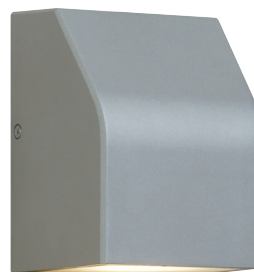

wall projection 3.5" / 90 mm

sample item number **OD746BLED277W**
Raven 18, black, integrated LED, wet

NEUTRINO

Clean lines and a sloped roofline accent but don't detract from a wide range of architecture.