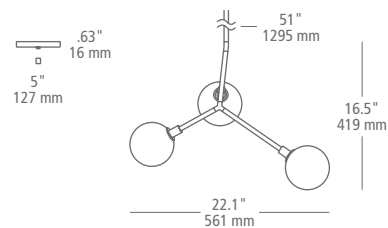

Includes 3x: 12" stems, 2x: 6" stems, 1x: 3" stems