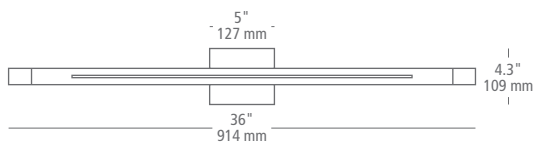

VERTURA 36

MODEL: **BA868**

FINISH: **SC** satin nickel

LAMP: **LED830** integrated LED; 120v; 25w; 975 lumens; 3000K; 80 CRI
LED

LED 830277 integrated LED; 277v; 25w; 975 lumens; 3000K; 80 CRI
LED

Mounts horizontally.