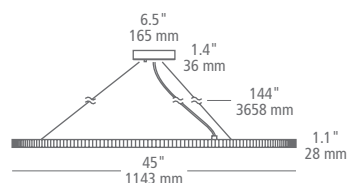

INTERLACE 45

MODEL: **SU833**

FINISH: **BL** black
SC satin nickel

LAMP: **LED827** integrated LED; 120v; 67w; 2700 lumens; 2700K; 80 CRI
LED

LED 827277 integrated LED; 277v; 67w; 2700 lumens; 2700K; 80 CRI
LED

sample item number **SU833BLLED827**
Interlace 45, black, integrated LED

INTERLACE

MODEL: **SU767**

FINISH: **BL** black
SC satin nickel

LAMP: **LED** integrated LED; 120v; 36w; 2400 lumens; 2700K; 80 CRI
LED

LED277 integrated LED; 277v; 36w; 2400 lumens; 2700K; 80 CRI
LED