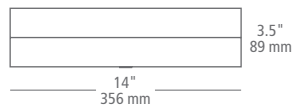

LOOM I4

Loom I4's intersecting metal bands cover the acrylic diffuser of this LED fixture mimicing the look of sun pouring through a leaded glass window.

1. **MODEL:** FM1058
2. **FINISH:** **BLGD** matte black top / satin gold bottom
   SCWH satin nickel top / matte white bottom
3. **LAMP:** **LED930** integrated LED; 120v; 20w;
   783 delivered lumens; 3000K; 90 CRI
   LED
4. **LED** integrated LED; 277v; 20w;
   930277 783 delivered lumens; 3000K; 90 CRI
   LED

sample item number FM1058BLGDLED930
Loom I4, matte black top / satin gold bottom, integrated LED