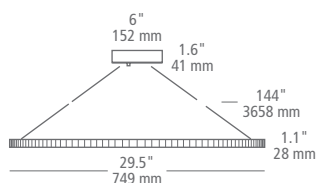

sample item number **SU767SCLED277**
Interlace, satin nickel, integrated LED

INTERLACE 18

MODEL: **SU832**

FINISH: **BL** black
SC satin nickel

LAMP: **LED827** integrated LED; 120v; 28w; 1300 lumens; 2700K; 80 CRI
LED

LED 827277 integrated LED; 277v; 28w; 1300 lumens; 2700K; 80 CRI
LED