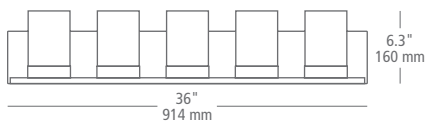

wall projection 7.1" / 180 mm

sample item number **BA1047BZLED927**
Granada 5, bronze, LED

GRANADA 4

MODEL: **BA1048**

COLOR: **BZ** bronze
SC satin nickel

LAMP: - 4x; medium base (not included); 120v; 60w max.

LED927 4x; medium base LED A19; lamp included; 120v; 10w; 2508 delivered lumens; 2700K; 90 CRI

LED T20 T24