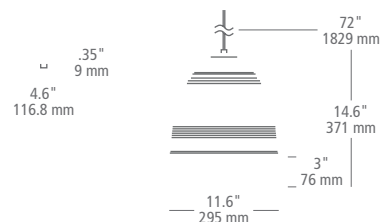

sample item number **LP876BLCPLED827**
Loft, rubberized black / white interior, copper cage, LED