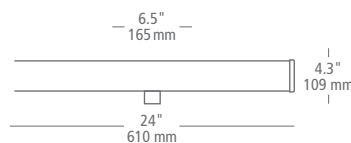

wall projection 4.2" / 107 mm

sample item number **BA906OYPCLED930277**
Ellis 24, opal acrylic, polished chrome, integrated LED

SEE MORE OF THIS COLLECTION ON PAGE 65

ELLIS 12

MODEL: **WS907**

COLOR: **OY** opal acrylic

FINISH: **PC** polished chrome
SC satin nickel

LAMP: **LED930** integrated LED; 120v; 12w;
650 lumens; 3000K; 90 CRI
LED

LED integrated LED; 277v; 12w;
930277 650 lumens; 3000K; 90 CRI
LED

Mounts horizontally or vertically.