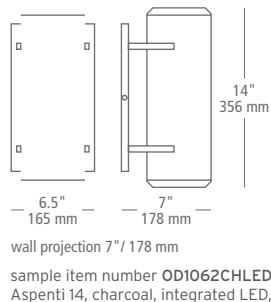

ASPENTI 14

MODEL: **OD1062**

FINISH: **BZ** bronze
CH charcoal

LAMP: **LED930** integrated LED; 120v; 10.4w; 996 delivered lumens; 3000K; 90 CRI
LED 930277 integrated LED; 277v; 10.4w; 996 delivered lumens; 3000K; 90 CRI

LOCATION: **W** wet

wall projection 7" / 178 mm
sample item number **OD1062CHLED930277W**
Aspenti 14, charcoal, integrated LED, wet

ASPENTI 5

MODEL: **OD1060**

FINISH: **BZ** bronze
CH charcoal

LAMP: **LED930** integrated LED; 120v; 10.4w; 996 delivered lumens; 3000K; 90 CRI
LED 930277 integrated LED; 277v; 10.4w; 996 delivered lumens; 3000K; 90 CRI

LOCATION: **W** wet