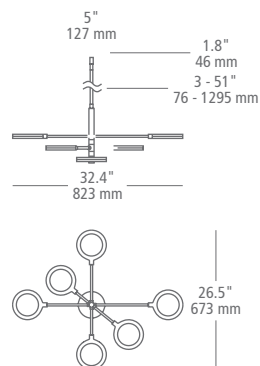

Includes 3x: 12" stems, 2x: 6" stems, 1x: 3" stem