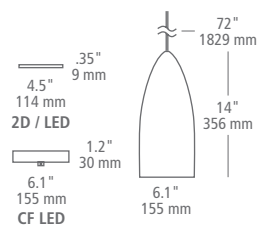

SIGNAL

A graceful silhouette allows the spun-metal shade's beautiful hand-painted metallic texture and color to take center stage while the rubberized paint creates a flawlessly smooth exterior finish.

1. **MODEL:** LP861
2. **COLOR:**
3. **GYBU** rubberized gray exterior / blue interior
   - **GYCP** rubberized gray exterior / copper interior
   - **GYGD** rubberized gray exterior / gold interior
   - **GYPL** rubberized gray exterior / platinum interior
   - **WHBU** rubberized white exterior / blue interior
   - **WHCP** rubberized white exterior / copper interior
   - **WHGD** rubberized white exterior / gold interior
   - **WHPL** rubberized white exterior / platinum interior
4. **LAMP:**
5. 1x; medium base (not included); 120v; 75w max.
   - **CF** 1x; GX24Q-3 triple tube; lamp included; 120v; 32w; 2328 lumens; 2700K; 82 CRI
     FL
   - **CF277** 1x; GX24Q-3 triple tube; lamp included; 277v; 32w; 2328 lumens; 2700K; 82 CRI
     FL
   - **LED827** 1x; medium base LED A19; lamp included; 120v; 9.5w; 800 lumens; 2700K; 90 CRI
     LED T20 T24

sample item number LP861GYGDLED827
Signal, rubberized gray exterior / gold interior, LED