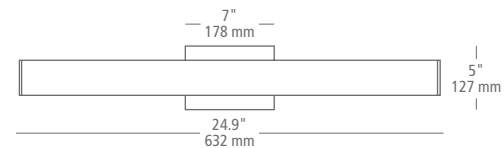

wall projection 3" / 76 mm

3" / 76 mm

sample item number **BA1008OYPCLED927**
Steele 24, opal acrylic, polished chrome, integrated LED