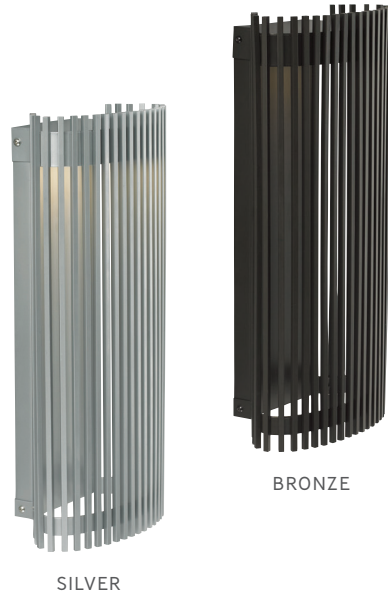

LOCATION: **W** wet

wall projection 4" / 102 mm
sample item number **LW639BZLEDW**
Pier 60, bronze, integrated LED, wet

UPSTATE

Curved metal frame finished with vertical metal slats creates a clean, contemporary profile.