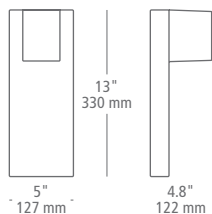

wall projection 4.8" / 122 mm

sample item number OD1015BZLEDWDW
Quadrate, bronze, integrated LED, wet

QUADRATE

Generating uplight to nicely graze architectural wall surfaces and downlight to accent the extended backplate, this clean, modern design is elegantly simple yet very impactful.