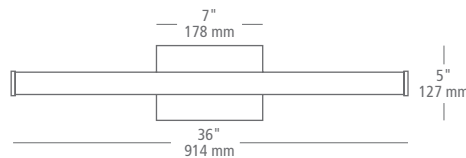

wall projection 3" / 76 mm

sample item number BA981OYSCLED930
Lufe Round 36, frosted acrylic, satin nickel, integrated LED

SEE MORE OF THIS COLLECTION ON PAGE 64

LUFE ROUND 24

1. **MODEL:** BA980
2. **COLOR:** OY frosted acrylic
3. **FINISH:** PC polished chrome
   SC satin nickel
4. **LAMP:** LED927 integrated LED; 120v; 23.3w; 1676 delivered lumens; 2700K; 90 CRI
   LED **ADA**
5. **LED 927277** integrated LED; 120v; 23.3w; 1676 delivered lumens; 2700K; 90 CRI
   LED **ADA**
6. **LED930** integrated LED; 120v; 23.3w; 1676 delivered lumens; 3000K; 90 CRI
   LED **ADA**
7. **LED 930277** integrated LED; 120v; 23.3w; 1676 delivered lumens; 3000K; 90 CRI
   LED **ADA**