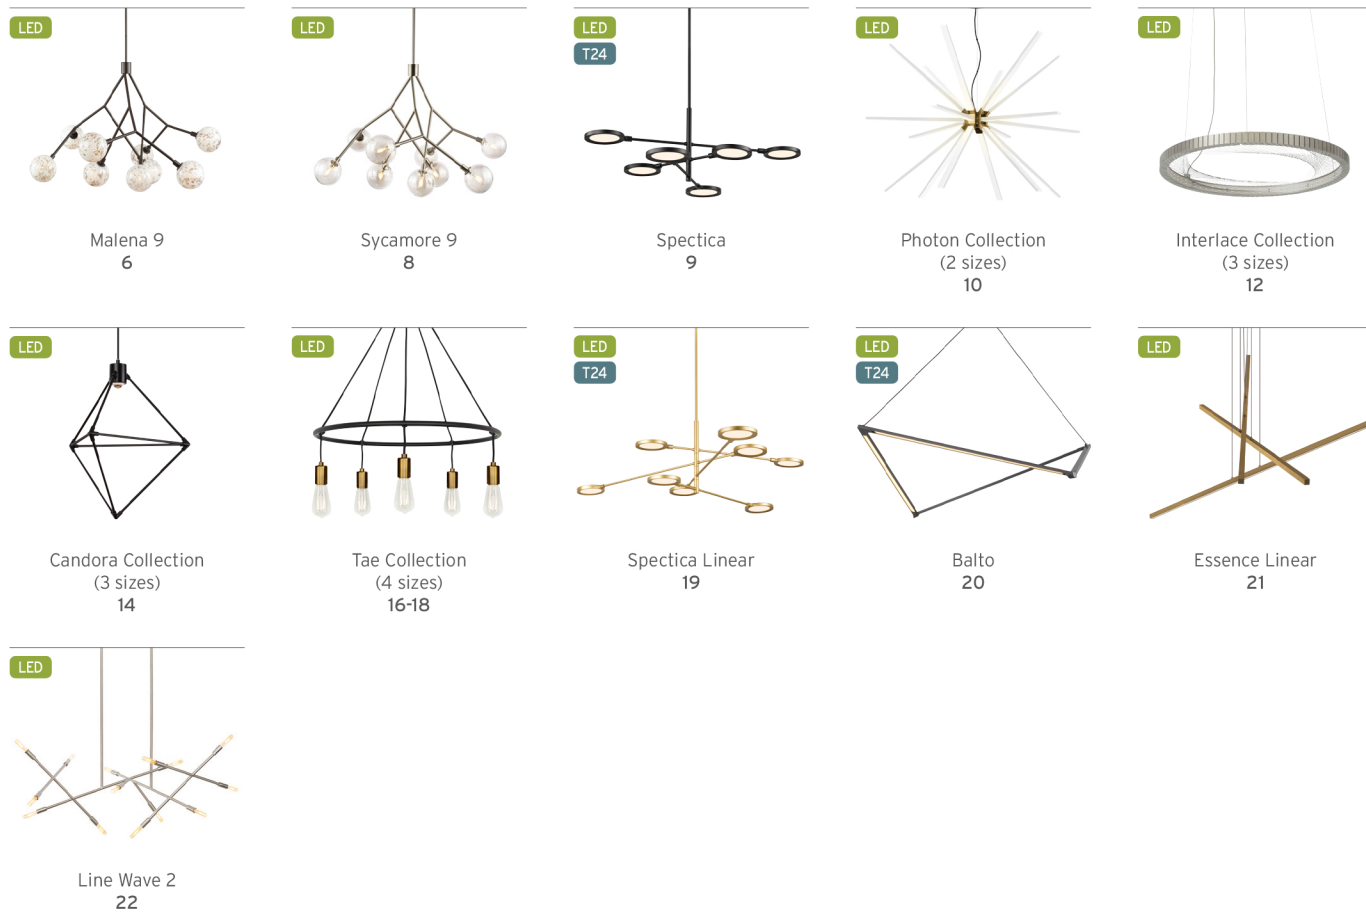

LBL

2018 SUPPLEMENT

CHANDELIERS / LINEAR SUSPENSION

LINE-VOLTAGE PENDANTS

LINE-VOLTAGE PENDANTS

LED
T20
T24

Zevo
40

LED
T20
T24