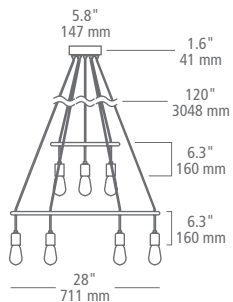

TAE 9

MODEL: **CH1077**

FINISH: **BLAB** matte black with aged brass sockets

LAMP: - 9x; medium base (not included); 120v; 60w max.

LED927 9x; medium base, LED ST19; lamp included; 120v; 3.5w; 3150 total delivered lumens; 2700K; 90 CRI

LED

sample item number CH1077BLABLED927
Tae 9, matte black with aged brass, LED

SEE MORE OF THIS COLLECTION ON PAGE 18, 61, 68