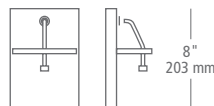

5.5" 140 mm   3.8" 97 mm
wall projection 3.8" / 97 mm