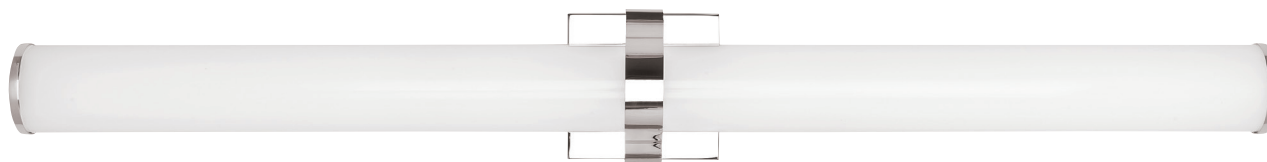

SEE MORE OF THIS COLLECTION ON PAGE 65

LYNK COLLECTION

A sleek metal band and matching die-cast end caps embrace a rounded acrylic shade in this LED bath bar that seamlessly blends traditional and contemporary design. High CRI LEDs are used to provide the superior light quality necessary for vanity applications.