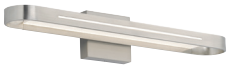

BATH

LED

Vertura
(2 sizes)
66