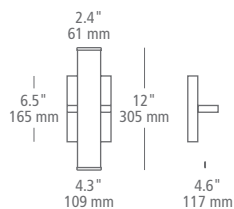

Mounts horizontally or vertically.

wall projection 4.2" / 107 mm

sample item number **WS907OYSCLED930**
Ellis I2, opal acrylic, satin nickel, integrated LED

SEE MORE OF THIS COLLECTION ON PAGE 71

LYNK WALL