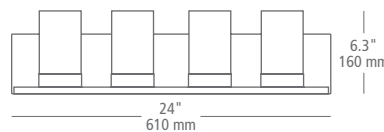

wall projection 5.9" / 150 mm

sample item number **BA1048SCLED927**
Granada 4, satin nickel, LED