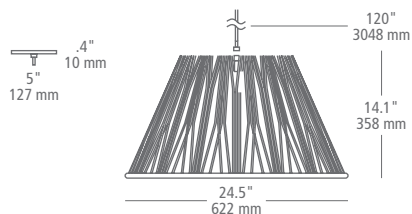

sample item number **LP1037GD**
Diamant Grande, satin gold, no lamp

DIAMANT

MODEL: **LP1038**

FINISH: **BL** matte black
GD satin gold

LAMP: - 1x; medium base (not included);
120v; 60w max.

LED830 1x; medium base, LED G40;
lamp included; 120v; 14w; 1267
delivered lumens; 3000K; 80 CRI

LED