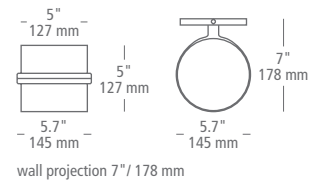

SPECTICA WALL

Spectica is a modernly artful and energy-saving piece with an eclectic take on wall fixtures thanks to its rounded silhouette and LED lighting.

1. **MODEL:** **WS1035**
2. **FINISH:** **BL** matte black
   GD satin gold
3. **LAMP:** **LED930** integrated LED; 120v; 9w; 328 delivered lumens; 3000K; 90 CRI
   LED T24
4. **LED 930277** integrated LED; 277v; 9w; 328 delivered lumens; 3000K; 90 CRI
   LED

sample item number **WS1035BLLED930**
Spectica Wall, matte black, integrated LED

SEE MORE OF THIS COLLECTION ON PAGE 9, 19