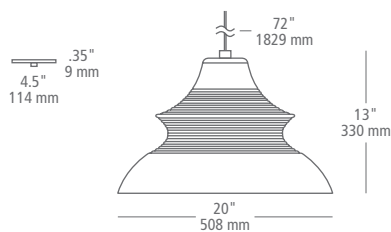

sample item number **LP892WHALLED927**
Togan Grande, white top / aluminum bottom, LED

TOGAN

MODEL: **LP893**

COLOR: **WHAL** white top / aluminum bottom

LAMP: - 1x; medium base (not included); 120v; 75w max.

LED827 1x; medium base, LED A19; lamp included; 120v; 9.5w; 800 lumens; 2700K; 90 CRI

LED T20 T24