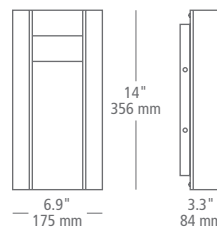

wall projection 3.3" / 84 mm

sample item number **OD735MTBZLEDW**
Tav I4, metal / bronze, integrated LED, wet