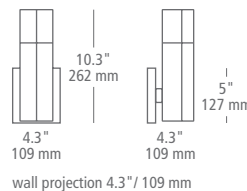

KRYPTON WALL

With bold lines forming sharp angles and a crystalline crown to diffuse light, Krypton Wall is a welcome addition to any setting.

1. **MODEL:** WS1040
2. **FINISH:** **AB** aged brass
   SC satin nickel
3. **LAMP:** **LEDWD** integrated LED (warm color dimming); 120v; 9w; 395 delivered lumens; 3000-2200K; 90 CRI
4. **LED** **T24**

sample item number WS1040SCLED930
Krypton Wall, satin nickel, integrated LED

SEE MORE OF THIS COLLECTION ON PAGE 30