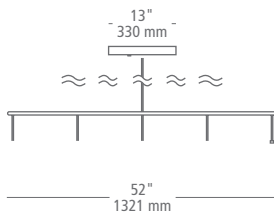

TAE LINEAR

An elongated silhouette interlaced with artfully exposed bulbs creates an engaging blend of modern and industrial style.

TAE 10 LINEAR

MODEL: **SU1078**

FINISH: **BLAB** matte black with aged brass

LAMP: - 10x; medium base (not included); 120v; 60w max.

LED927 10x; medium base, LED ST19; lamp included; 120v; 3.5w; 3500 total delivered lumens; 2700K; 90 CRI

LED

12.4"
315 mm

sample item number **SU1078BLAB**
Tae 10 Linear, matte black with aged brass, no lamp

SEE MORE OF THIS COLLECTION ON PAGE 17, 61, 68

TAE 8 LINEAR

MODEL: **SU1079**

FINISH: **BLAB** matte black with aged brass

LAMP: - 8x; medium base (not included); 120v; 60w max.

LED927 8x; medium base, LED ST19; lamp included; 120v; 3.5w; 2800 total delivered lumens; 2700K; 90 CRI

LED

12.4"
315 mm

sample item number **SU1079BLABLED930**
Tae 8 Linear, matte black with aged brass, LED

SEE MORE OF THIS COLLECTION ON PAGE 17, 61, 68