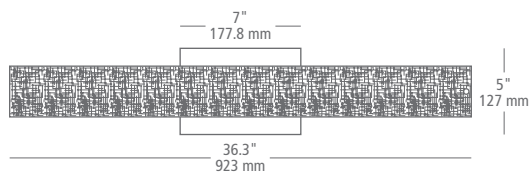

wall projection 4" / 102 mm

4"
100 mm

sample item number **BA978LNSCLED930**
Jarvas 36, linen glass, satin nickel, integrated LED

JARVAS 24

MODEL: **BA977**

COLOR: **LN** linen glass

FINISH: **PC** polished chrome
SC satin nickel

LAMP: **LED927** integrated LED; 120v; 23.3w; 1396 delivered lumens; 2700K; 90 CRI
LED **ADA**

LED 927277 integrated LED; 277v; 23.3w; 1396 delivered lumens; 2700K; 90 CRI
LED **ADA**

LED930 integrated LED; 120v; 23.3w; 1396 delivered lumens; 3000K; 90 CRI
LED **ADA**

LED 930277 integrated LED; 277v; 23.3w; 1396 delivered lumens; 3000K; 90 CRI
LED **ADA**

Mounts horizontally or vertically.