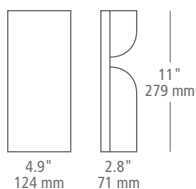

wall projection 2.8" / 71 mm

sample item number **OD1066CHLEDWDW**
Savino 2, charcoal, integrated LED, wet

SEE MORE OF THIS COLLECTION ON PAGE 60

SAVINO 1 LARGE

MODEL: **OD1069**

FINISH: **BZ** bronze
CH charcoal

LAMP: **LEDWD** integrated LED (warm color dim); 120v; 14.5w; 368 delivered lumens; 3000-2200K; 90 CRI
LED ADA T24

LOCATION: **W** wet