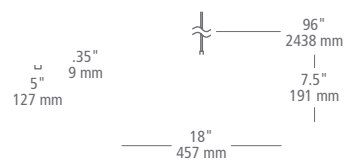

ZEVO

This oversized version of a popular industrial-inspired design creates a bold statement no matter which finish option is selected. Fixtures with this ubiquitous silhouette were used for decades in warehouses, factories, barns and are now found in hip restaurants and eclectic homes.

1. **MODEL:** LP955
2. **FINISH:** **FG** fossil gray
   WH matte white
   BLGD black exterior / gold interior
3. **LAMP:** - 1x; medium base (not included); 120v; 75w max.
4. **LED830** 1x; medium base, LED A19; lamp included; 120v; 9.5w; 737 delivered lumens; 3000K; 90 CRI
5. **LED** **T20** **T24**

sample item number LP955WH
Zevo, matte white, no lamp