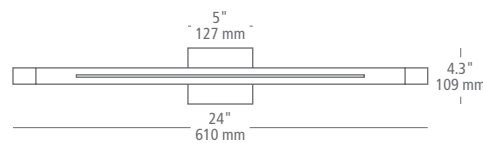

VERTURA 24

MODEL: **BA867**

FINISH: **SC** satin nickel

LAMP: **LED830** integrated LED; 120v; 12.5w; 550 lumens; 3000K; 80 CRI
LED

LED 830277 integrated LED; 277v; 12.5w; 550 lumens; 3000K; 80 CRI
LED

Mounts horizontally.

wall projection 4.8" / 122 mm

4.8"

sample item number **BA867SCLED830**
Vertura 24, satin nickel, integrated LED