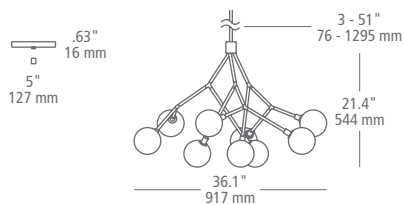

Includes 3x: 12" stems, 2x: 6" stems, 1x: 3" stem

CHANDELIER / LINEAR SUSPENSION

SYCAMORE 9

With decorative arms following the pattern of tree branches tipped with mirrored smoke glass globes housing candelabra bulbs, Sycamore is a distinctively angular and modern piece.