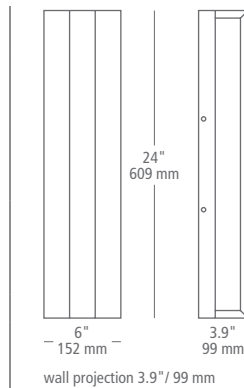

WINDFALL

Crisp lines and a slim profile combine in this handsome LED outdoor fixture.

1. **MODEL:** OD785
2. **FINISH:** **BL** black
   SI silver
3. **LAMP:** **LED** integrated LED; 120v; 20w; 500 lumens; 2700K; 80 CRI
   LED **ADA** **T24**
4. **LED277** integrated LED; 277v; 20w; 500 lumens; 3000K; 80 CRI
   LED **ADA** **T24**
5. **LOCATION:** **W** wet

sample item number OD785SILED277W
Windfall, silver, integrated LED, wet