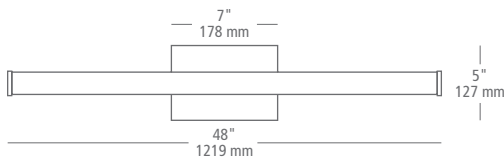

wall projection 3.2" / 81 mm

sample item number BA982OYPCLED927
Lufe Round 48, frosted acrylic, polished chrome, integrated LED

SEE MORE OF THIS COLLECTION ON PAGE 64

LUFE ROUND 36

1. **MODEL:** BA981
2. **COLOR:** OY frosted acrylic
3. **FINISH:** PC polished chrome
   SC satin nickel
4. **LAMP:** LED927 integrated LED; 120v; 34.5w; 2458 delivered lumens; 2700K; 90 CRI
   LED **ADA**
5. **LED 927277** integrated LED; 120v; 34.5w; 2458 delivered lumens; 2700K; 90 CRI
   LED **ADA**
6. **LED930** integrated LED; 120v; 34.5w; 2458 delivered lumens; 3000K; 90 CRI
   LED **ADA**
7. **LED 930277** integrated LED; 120v; 34.5w; 2458 delivered lumens; 3000K; 90 CRI
   LED **ADA**