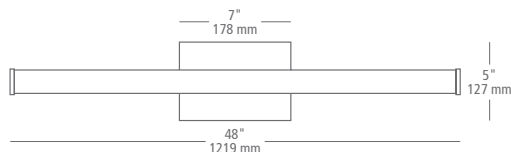

LUFE SQUARE

When a sleek contemporary solution is in order, this rectilinear expanse of soft LED light is the answer. The substantial backplate cradles the frosted acrylic lens and complements the angular end caps to finish the look.

LUFE SQUARE 48

MODEL: **BA986**

COLOR: **OY** frosted acrylic

FINISH: **PC** polished chrome
SC satin nickel

LAMP: **LED927** integrated LED; 120v; 46.9w; 3444 delivered lumens; 2700K; 90 CRI
LED **ADA**

LED 927277 integrated LED; 120v; 46.9w; 3444 delivered lumens; 2700K; 90 CRI
LED **ADA**

LED930 integrated LED; 120v; 46.9w; 3444 delivered lumens; 3000K; 90 CRI
LED **ADA**

LED 930277 integrated LED; 120v; 46.9w; 3444 delivered lumens; 3000K; 90 CRI
LED **ADA**

sample item number **BA986OYPCLED927**
Lufe Square 48, frosted acrylic, polished chrome, integrated LED

SEE MORE OF THIS COLLECTION ON PAGE 64

LUFE SQUARE 36

MODEL: **BA985**

COLOR: **OY** frosted acrylic

FINISH: **PC** polished chrome
SC satin nickel

LAMP: **LED927** integrated LED; 120v; 34.5w; 2458 delivered lumens; 2700K; 90 CRI
LED **ADA**

LED 927277 integrated LED; 120v; 34.5w; 2458 delivered lumens; 2700K; 90 CRI
LED **ADA**

LED930 integrated LED; 120v; 34.5w; 2458 delivered lumens; 3000K; 90 CRI
LED **ADA**

LED 930277 integrated LED; 120v; 34.5w; 2458 delivered lumens; 3000K; 90 CRI
LED **ADA**

sample item number **BA985OYSCLED930**
Lufe Square 36, frosted acrylic, satin nickel, integrated LED

SEE MORE OF THIS COLLECTION ON PAGE 64

LUFE SQUARE 24

MODEL: **BA984**

COLOR: **OY** frosted acrylic

FINISH: **PC** polished chrome
SC satin nickel

LAMP: **LED927** integrated LED; 120v; 23.3w; 1676 delivered lumens; 2700K; 90 CRI
LED **ADA**

LED 927277 integrated LED; 120v; 23.3w; 1676 delivered lumens; 2700K; 90 CRI
LED **ADA**

LED930 integrated LED; 120v; 23.3w; 1676 delivered lumens; 3000K; 90 CRI
LED **ADA**