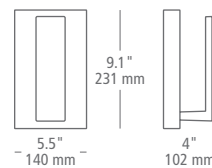

wall projection 4" / 102 mm

sample item number **OD1006GRPLED930W**
Nate 09, graphite, integrated LED, wet