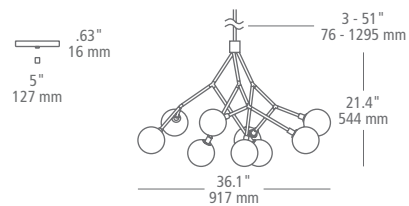

Includes 3x: 12" stems, 2x: 6" stems, 1x: 3" stem