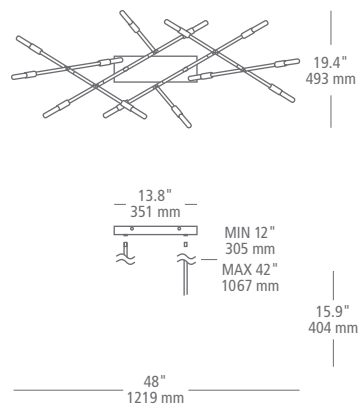

Includes 4x: 6" stems, 6x: 12" stems