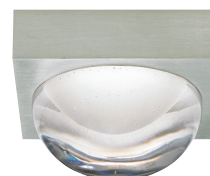

SATIN NICKEL / CAST CLEAR

SPHERE FLUSH

MODEL: **FM929**

COLOR: **CR** cast clear

FINISH: **SC** satin nickel

LAMP: **LEDWD** integrated LED (warm color dim); 120v; 15w; 600 lumens; 3000-2200K; 90 CRI wall mountable
LED **ADA**