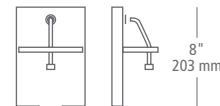

5.5"
140 mm

3.8"
97 mm

wall projection 3.8" / 97 mm

sample item number WS1080BLABLED927
Tae Wall, matte black with aged brass, LED

SEE MORE OF THIS COLLECTION ON PAGE 16, 18, 61