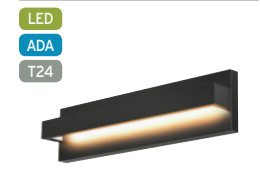

OUTDOOR

LED
T24

LED
ADA
T24

LED
T24

LED
ADA
T24

LED
ADA
T24

LED
T24

LED
T24

LED
ADA
T24

LED
ADA
T24

LED
ADA
T24

LED
ADA
T24

LED
ADA
T24

LED
T24

LED
T24

FL

LED

Has integrated LED or has an LED option. All LED lumen outputs are provided as Delivered Lumens unless otherwise noted.

FL

Has a fluorescent option. Contact LBL Quotes Department, quotes@generation-brands.com, when using occupancy sensors. Program Start ballast options may be available custom.

ADA

Meets Americans with Disabilities Act 4" maximum extension requirements.

T20

This product ships with light bulbs that meet California's Title 20 Appliance Efficiency Regulations.

T24

Can be used to comply with California Energy Commission (CEC) 2016 Title 24 Part 6 High Efficacy LED Light Source Requirements if used with included lamps that are registered and appear in the CEC Appliance Database.

T24

Can be used to comply with California Energy Commission (CEC) 2016 Title 24 Part 6 High Efficacy LED Light Source Requirements. These fixtures are registered and appear in the CEC Appliance Database.

T24

Can be used to comply with California Energy Commission (CEC) 2016 Title 24 Part 6 High Efficacy LED Light Source Requirements. These fixtures are not required to be registered with the CEC nor appear in the CEC Appliance Database. (generally fluorescent and outdoor inseparable LED luminaires).