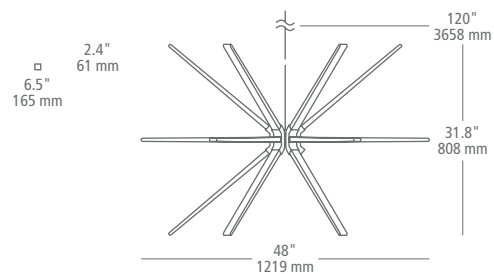

sample item number **CH997SCLED930**
Photon 48, satin nickel, integrated LED

PHOTON 34

MODEL: **CH996**

FINISH: **AB** aged brass
SC satin nickel

LAMP: **LED930** integrated LED; 120v; 23.5w;
1725 delivered lumens; 3000K; 90 CRI
LED

LED integrated LED; 277v; 23.5w;
930277 1725 delivered lumens; 3000K; 90 CRI
LED