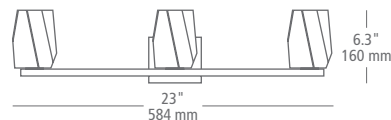

wall projection 6" / 152 mm

6" / 152 mm

sample item number **BA1046CRSC2G**
Avant 3, clear glass, satin nickel, halogen lamp

ELLIS

Sleek styling and a bounty of useful light define this contemporary LED bath bar. Die-cast metal endcaps house a high-quality acrylic shade which illuminates on three sides for excellent light distribution.