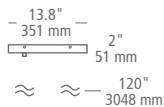

ESSENCE TRIO

MODEL: **SU993**

COLOR: **AB** aged brass
SC satin nickel

LAMP: **LED930** 3x; integrated LED; 120v; 20w; 1440 delivered lumens; 3000K; 90 CRI

LED

sample item number **SU993ABLED930**
Essence Trio, aged brass, integrated LED

ESSENCE

MODEL: **SU992**

FINISH: **AB** aged brass
SC satin nickel

LAMP: **LED930** integrated LED; 120v; 20w; 1440 delivered lumens; 3000K; 90 CRI

LED