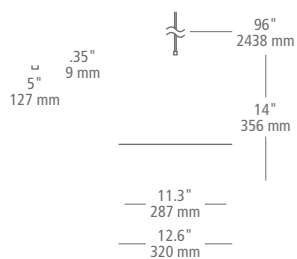

1. **MODEL:** LP954
2. **FINISH:** **FG** fossil gray
   WH matte white
   BLGD black exterior / gold interior
3. **LAMP:** - 1x; medium base (not included); 120v; 75w max.
4. **LED830** 1x; medium base, LED A19; lamp included; 120v; 9.5w; 324 delivered lumens; 3000K; 90 CRI
5. **LED** **T20** **T24**

sample item number LP954FGLED830
Allea, fossil gray, LED