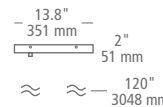

sample item number **SU992SCLED930**
Essence, satin nickel, integrated LED