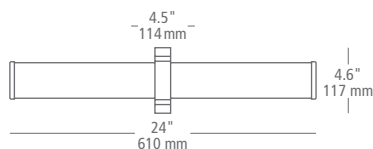

wall projection 3" / 76 mm

sample item number BA914OYBZLED930
Lynk 24, opal acrylic, bronze, integrated LED

SEE MORE OF THIS COLLECTION ON PAGE 65

LYNK 12

MODEL: **WS916**

COLOR: **OY** opal acrylic

FINISH: **BZ** bronze
PC polished chrome
SC satin nickel

LAMP: **LED930** integrated LED; 120v; 12w;
650 lumens; 3000K; 90 CRI

LED ADA

LED 930277 integrated LED; 277v; 12w;
650 lumens; 3000K; 90 CRI

LED ADA

Mounts horizontally or vertically.