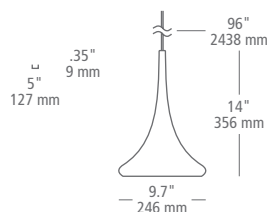

NOEMA

The elegant lines of this sophisticated yet simple pendant are energized with a contemporary color palette. The black, matte white and matte gold finishes can create dramatic contrast or aesthetic harmony in any given space with the downlight providing both task and accent lighting.

1. **MODEL:** LP995
2. **FINISH:** **GD** matte gold
   WH matte white
   BLGD black exterior / gold interior
3. **LAMP:** - 1x; medium base (not included); 120v; 75w max.
4. **LED830** 1x; medium base, LED A19; lamp included; 120v; 9.5w; 532 delivered lumens; 3000K; 90 CRI
5. **LED** **T20** **T24**

sample item number LP995GDLED830
Noema, matte gold, LED