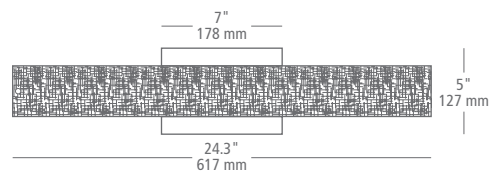

wall projection 4" / 102 mm

4"
102 mm

sample item number **BA977LNSCLED930277**
Jarvas 24, linen glass, satin nickel, integrated LED