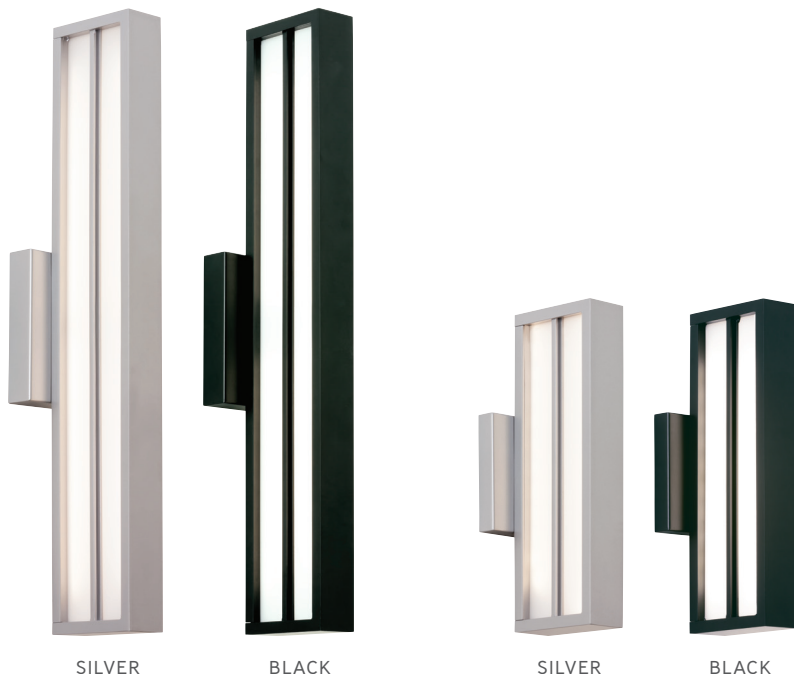

AVIVA

Inspired by steel I-beam construction of modern skyscrapers, the angular edge of the center detail conveys the fixtures architectural influence as filtered LED light flows evenly from both sides.

SILVER

BLACK

SILVER

BLACK

AVIVA 26

- MODEL: **OD787**
- COLOR: **OP** opal
- FINISH: **BL** black
  SI silver
- LAMP: **LED** integrated LED; 120v; 20w; 500 lumens; 3000K; 80 CRI
  LED T24
- **LED277** integrated LED; 277v; 20w; 500 lumens; 3000K; 80 CRI
  LED T24

LOCATION: **W** wet