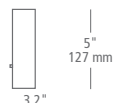

sample item number **BA986OYPCLED927**
Lufe Square 48, frosted acrylic, polished chrome, integrated LED

SEE MORE OF THIS COLLECTION ON PAGE 64

LUFE SQUARE 36

MODEL: **BA985**

COLOR: **OY** frosted acrylic

FINISH: **PC** polished chrome
SC satin nickel

LAMP: **LED927** integrated LED; 120v; 34.5w; 2458 delivered lumens; 2700K; 90 CRI
LED **ADA**

LED 927277 integrated LED; 120v; 34.5w; 2458 delivered lumens; 2700K; 90 CRI
LED **ADA**

LED930 integrated LED; 120v; 34.5w; 2458 delivered lumens; 3000K; 90 CRI
LED **ADA**

LED 930277 integrated LED; 120v; 34.5w; 2458 delivered lumens; 3000K; 90 CRI
LED **ADA**