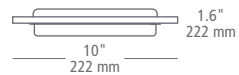

sample item number **FM1043SCLED930**
Perret 10, satin nickel, integrated LED