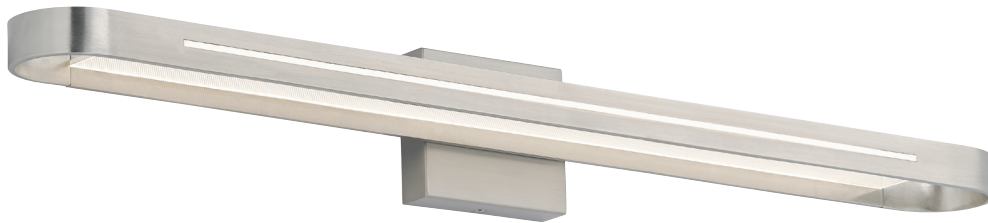

sample item number **WS916OYPCLED930**
Lynk I2, opal acrylic, polished chrome, integrated LED

SEE MORE OF THIS COLLECTION ON PAGE 72

VERTURA

Hidden within a sleek metal body, an ultra-thin LED light guide panel produces plenty of task illumination ideal for the bath. A thin, forward-facing light reveal adds a touch of elegance as the curved endcaps round out its linear nature.