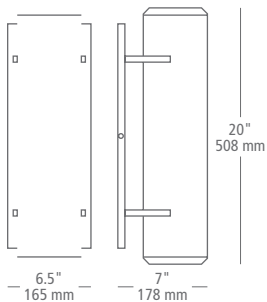

ASPENTI 20

MODEL: **OD1061**

FINISH: **BZ** bronze
CH charcoal

LAMP: **LED930** integrated LED; 120v; 10.4w; 996 delivered lumens; 3000K; 90 CRI
LED 930277 integrated LED; 277v; 10.4w; 996 delivered lumens; 3000K; 90 CRI

LOCATION: **W** wet