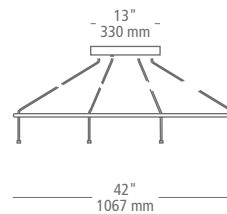

12.4"
315 mm

sample item number **SU1079BLABLED930**
Tae 8 Linear, matte black with aged brass, LED

SEE MORE OF THIS COLLECTION ON PAGE 17, 61, 68