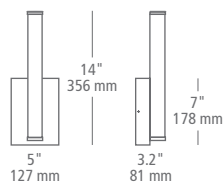

wall projection 3.2"/81 mm

sample item number **WS983OYPCLED927**
Lufe Round Wall, frosted acrylic, polished chrome, integrated LED

SEE MORE OF THIS COLLECTION ON PAGE 76

LUFE SQUARE WALL

1. **MODEL:** **WS987**
2. **COLOR:** **OY** frosted acrylic
3. **FINISH:** **PC** polished chrome
   SC satin nickel
4. **LAMP:** **LED927** integrated LED; 120v; 13w; 764 delivered lumens; 2700K; 90 CRI
   LED **ADA**
5. **LED 927277** integrated LED; 277v; 13w; 764 delivered lumens; 2700K; 90 CRI
   LED **ADA**
6. **LED930** integrated LED; 120v; 13w; 764 delivered lumens; 3000K; 90 CRI
   LED **ADA**
7. **LED 930277** integrated LED; 277v; 13w; 764 delivered lumens; 3000K; 90 CRI
   LED **ADA**