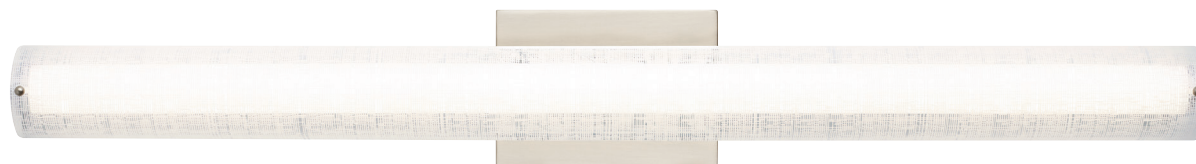

wall projection 3" / 76 mm

3" / 76 mm

sample item number **BA1008OYPCLED927**
Steele 24, opal acrylic, polished chrome, integrated LED

JARVAS

The linear, hand-blown glass shades are silk screened to create a linen weave texture through which the LED light softly glows. The artisan glass treatment is a subtle design element that gives this clean, contemporary profile a tailored look.