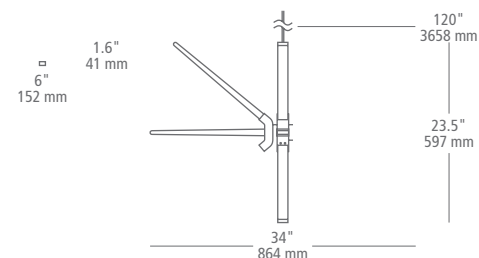

LED integrated LED; 277v; 23.5w;
930277 1725 delivered lumens; 3000K; 90 CRI
LED

sample item number **CH996ABLED930**
Photon 34, aged brass, integrated LED

INTERLACE COLLECTION

A grand aluminum outer ring is machined to receive hundreds of hand-strung strands of stainless steel cable which create an intricate, interwoven pattern. Powerful LEDs shine inward upon the reflective cables to create visually interesting general illumination. Independent suspension cables allow multiple hanging angles.