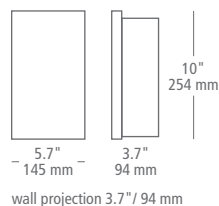

wall projection 3.7" / 94 mm
sample item number **OD1064CHLED930W**
Elpha 10, charcoal, integrated LED, wet