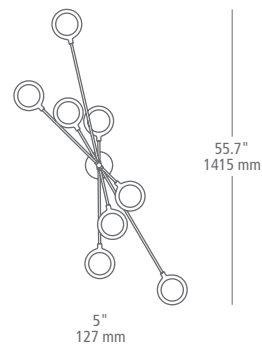

Includes 3x: 12" stems, 2x: 6" stems, 1x: 3" stem