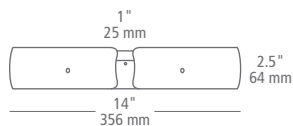

GRAY

WHITE

LIFO FLUSH

MODEL: **FM958**

FINISH: **WH** white
GY gray

LAMP: **LED930** integrated LED; 120v; 22.4w; 1002 delivered lumens; 3000K; 90 CRI
LED **ADA**

LED 930277 integrated LED; 277v; 22.4w; 1002 delivered lumens; 3000K; 90 CRI
LED **ADA**