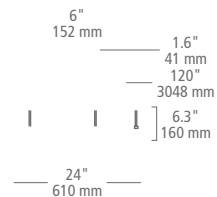

LED927 5x; medium base, LED ST19; lamp included; 120v; 3.5w; 1750 total delivered lumens; 2700K; 90 CRI

LED

sample item number CH1076BLABLED927
Tae 5, matte black with aged brass, LED

SEE MORE OF THIS COLLECTION ON PAGE 18, 61, 68