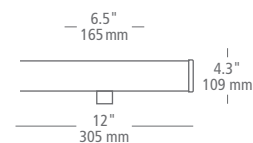

wall projection 4.2" / 107 mm

sample item number **WS907OYSCLED930**
Ellis 12, opal acrylic, satin nickel, integrated LED

SEE MORE OF THIS COLLECTION ON PAGE 65