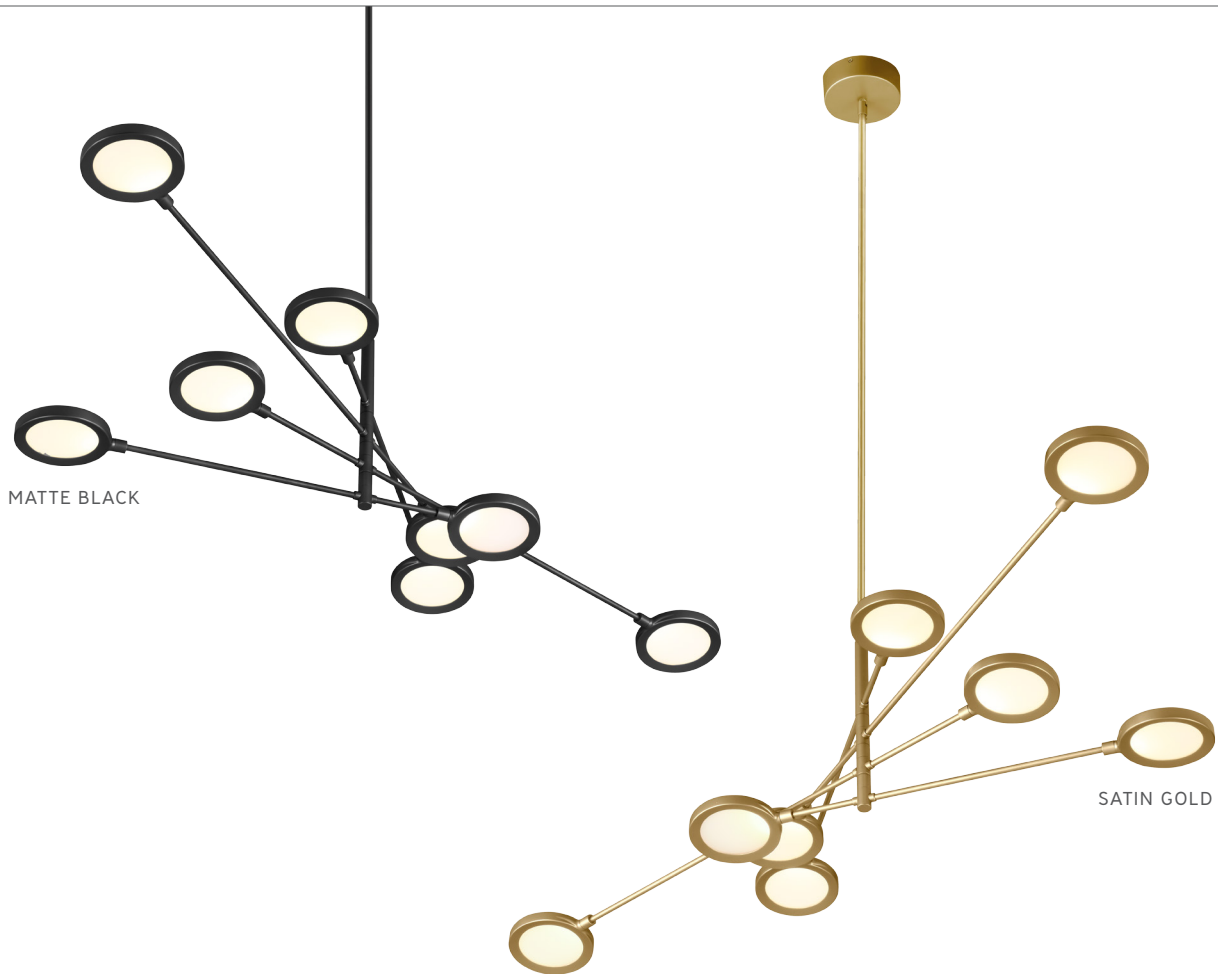

SEE MORE OF THIS COLLECTION ON PAGE 17, 61, 68

SPECTICA LINEAR

Spectica is a modernly artful and energy-saving piece with an adjustable look. Its movable arms and discs that can rotate 360° are topped with integrated, softly diffused LED lights.