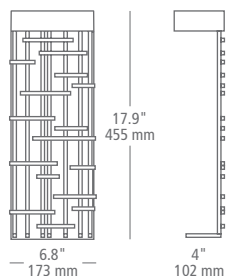

wall projection 4" / 102 mm
sample item number **OD826SILEDW**
Pier 60 Medium, silver, integrated LED, wet

PIER 60

1. MODEL: **LW639**
2. FINISH: **BZ** bronze
   SI silver
3. LAMP: **LED** integrated LED; 120v; 13w; 250 lumens; 3000K; 80 CRI
   LED **ADA** **T24**

LOCATION: **W** wet