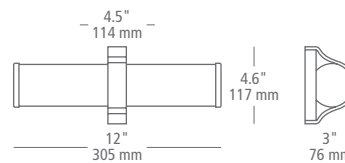

wall projection 3" / 76 mm

sample item number **WS916OYPCLED930**
Lynk I2, opal acrylic, polished chrome, integrated LED

SEE MORE OF THIS COLLECTION ON PAGE 72