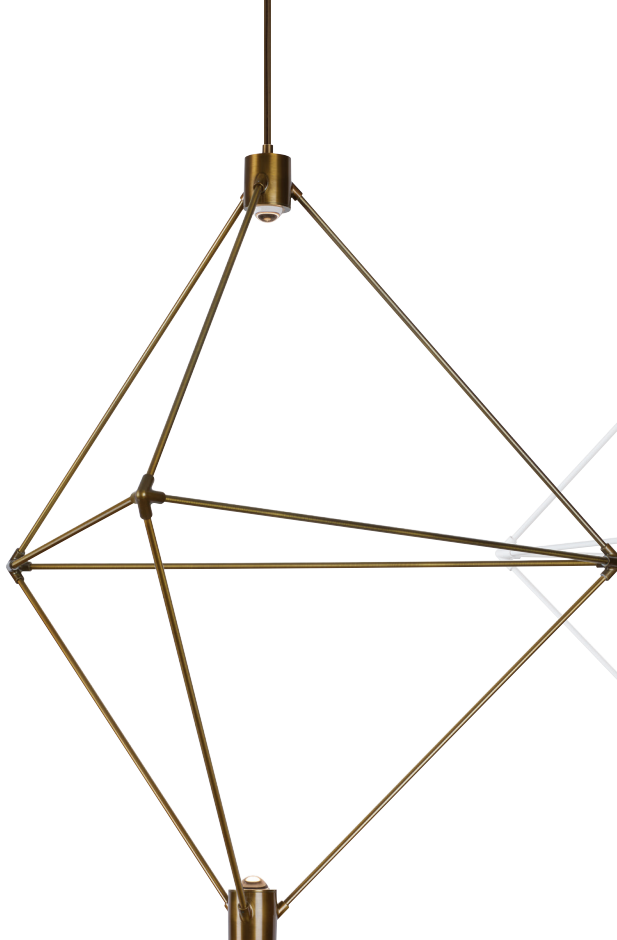

CANDORA 34
AGED BRASS