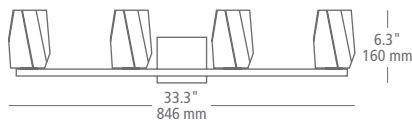

wall projection 6" / 152 mm

6" / 152 mm

sample item number **BA1045CRPC**
Avant 4, clear glass, polished chrome, no lamp

AVANT 3

MODEL: **BA1046**

COLOR: **CR** clear glass

FINISH: **PC** polished chrome
SC satin nickel

LAMP: - 3x; G9 base (not included); 120v; 60w max.
2G 3x; halogen G9; lamp included; 120v; 60w; 1402 lumens; 2900K; 100 CRI