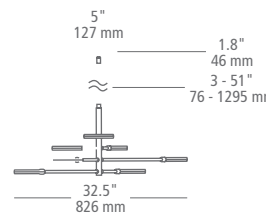

Includes 3x: 12" stems, 2x: 6" stems, 1x: 3" stem