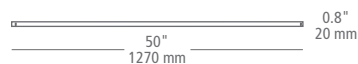

sample item number **SU992SCLED930**
Essence, satin nickel, integrated LED