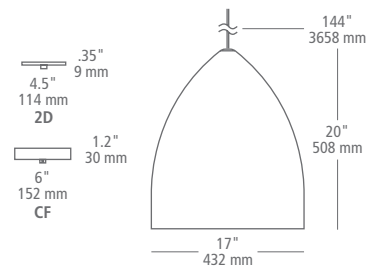

SIGNAL GRANDE

Impressive scale and a graceful silhouette allow the spun-metal shade's beautiful hand-painted metallic texture and color to take center stage. Available in eight finish/color combinations, rubberized paint creates a flawlessly smooth exterior finish.

1. **MODEL:** LP862
2. **COLOR:**
3. **GYBU** rubberized gray exterior / blue interior
   - **GYCP** rubberized gray exterior / copper interior
   - **GYGD** rubberized gray exterior / gold interior
   - **GYPL** rubberized gray exterior / platinum interior
   - **WHBU** rubberized white exterior / blue interior
   - **WHCP** rubberized white exterior / copper interior
   - **WHGD** rubberized white exterior / gold interior
   - **WHPL** rubberized white exterior / platinum interior
4. **LAMP:**
5. 1x; medium base (not included); 120v; 150w max.
   - **CF** 1x; GX24Q-3 triple tube; lamp included; 120v; 32w; 2328 lumens; 2700K; 82 CRI
     FL
   - **CF277** 1x; GX24Q-3 triple tube; lamp included; 277v; 32w; 2328 lumens; 2700K; 82 CRI
     FL
   - **LED827** 1x; medium base LED A19; lamp included; 120v; 9.5w; 800 lumens; 2700K; 90 CRI
     LED T20 T24

sample item number LP862WHPL
Signal Grande, rubberized white exterior / platinum interior, no lamp