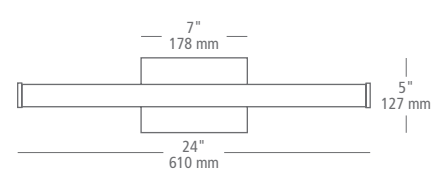

wall projection 3" / 76 mm

sample item number BA981OYSCLED930
Lufe Round 36, frosted acrylic, satin nickel, integrated LED

SEE MORE OF THIS COLLECTION ON PAGE 64

LUFE ROUND 24

- MODEL:** BA980
- COLOR:** OY frosted acrylic
- FINISH:** PC polished chrome
SC satin nickel
- LAMP:** LED927 integrated LED; 120v; 23.3w; 1676 delivered lumens; 2700K; 90 CRI
LED **ADA**
- LED 927277** integrated LED; 120v; 23.3w; 1676 delivered lumens; 2700K; 90 CRI
LED **ADA**
- LED930** integrated LED; 120v; 23.3w; 1676 delivered lumens; 3000K; 90 CRI
LED **ADA**
- LED 930277** integrated LED; 120v; 23.3w; 1676 delivered lumens; 3000K; 90 CRI
LED **ADA**