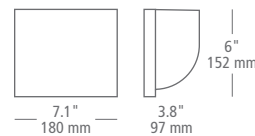

wall projection 3.8" / 97 mm

sample item number **WS1068WHLEDWDW**
Savino Wall, matte white, integrated LED, wet

SEE MORE OF THIS COLLECTION ON PAGE 82