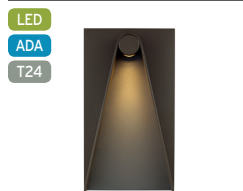

Quadrate
89

LED
ADA
T24

Tav Collection
(2 sizes)
90

LED
ADA
T24

Raven
91

LED
ADA
T24

Neutrino
91

LED
ADA
T24