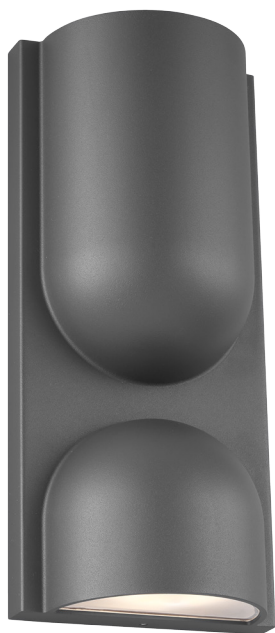

SAVINO 2
CHARCOAL