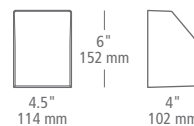

wall projection 4" / 102 mm

sample item number **OD1012GRPLEDWD**
Neutrino, graphite, integrated LED