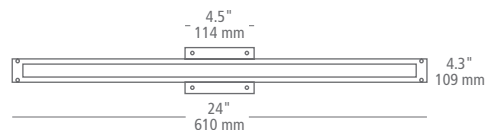

wall projection 3.2" / 81 mm

3.2"
81 mm

sample item number **BA840OYSCLED830**
Denton 24, opal acrylic, satin nickel, integrated LED