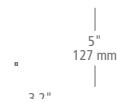

sample item number **BA984OYSCLED927277**
Lufe Square 24, frosted acrylic, satin nickel, integrated LED

SEE MORE OF THIS COLLECTION ON PAGE 64