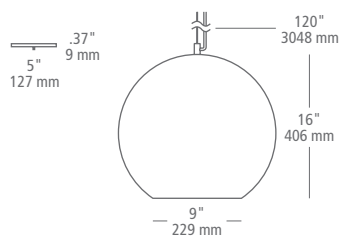

MALENA LARGE

Otherworldly beauty shines in Malena pendants. A warm glow emits from the large pearl glass globe like the moon in the night sky.

MODEL: LP1071
FINISH: BZ antique bronze
LAMP: - 1x; medium base (not included); 120v; 60w max.

LED927 1x; medium base LED A19; lamp included; 120v; 10w; 690 delivered lumens; 2700K; 90 CRI

LED T20 T24

sample item number LP1071BZLED927
Malena Large, antique bronze, LED

SEE MORE OF THIS COLLECTION ON PAGE 6, 28, 55