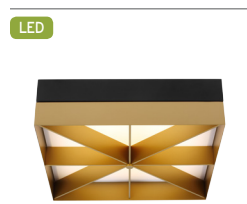

Noema
41

LED
T20
T24

Menara Collection
(2 sizes)
42

LED
T20
T24

Togan Collection
(2 sizes)
44

FLUSH MOUNTS

LED

Loom 14
46