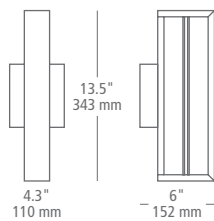

LOCATION: **W** wet

wall projection 5.6" / 142 mm
sample item number **OD786OPBLEDW**
Aviva 14, opal, black, integrated LED, wet

ECLIPSE

The circular aluminum body shields the light source as it washes the surrounding wall surface in 360° of illumination.