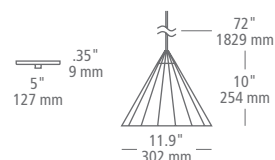

sample item number **LP962GDLED930**
Astora, satin gold, LED