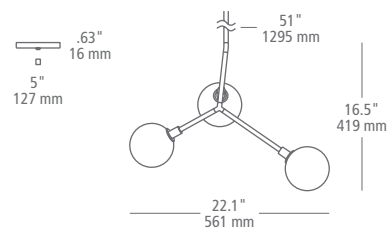

Includes 3x: 12" stems, 2x: 6" stems, 1x: 3" stems