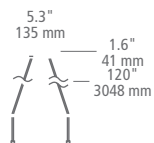

12.4"
315 mm

sample item number **SU1078BLAB**
Tae 10 Linear, matte black with aged brass, no lamp

SEE MORE OF THIS COLLECTION ON PAGE 17, 61, 68

TAE 8 LINEAR

MODEL: **SU1079**

FINISH: **BLAB** matte black with aged brass

LAMP: - 8x; medium base (not included); 120v; 60w max.

LED927 8x; medium base, LED ST19; lamp included; 120v; 3.5w; 2800 total delivered lumens; 2700K; 90 CRI

LED