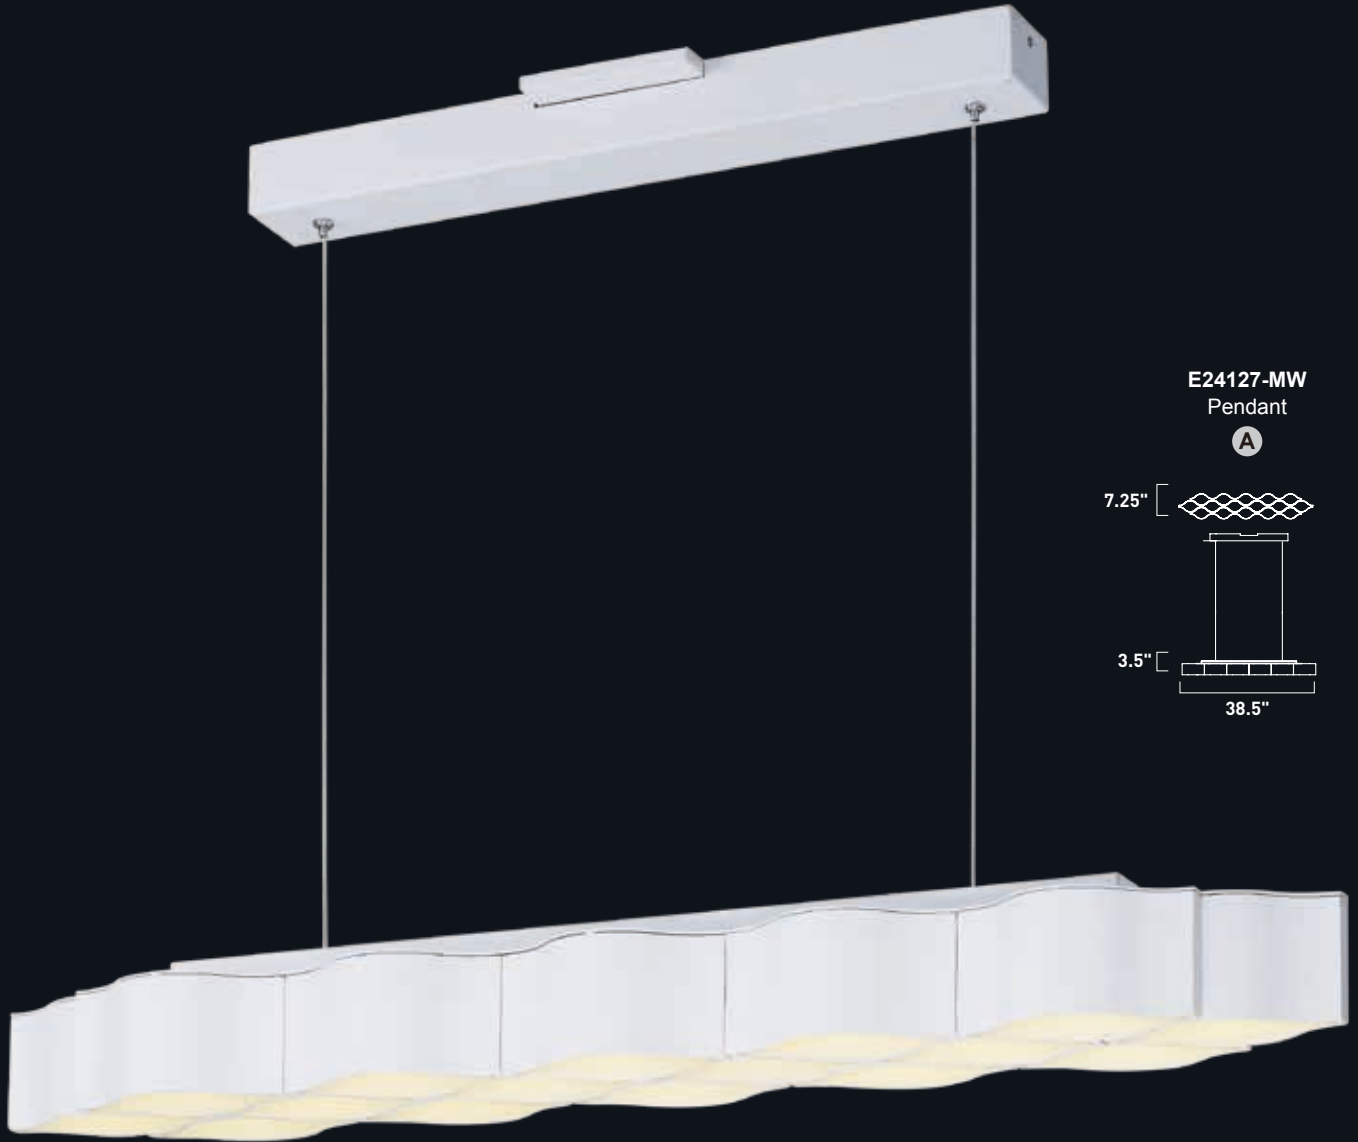

BILLOW

- Cast metal frames of Matte White waves
- 3000K Color Temperature
- CRI 80+
- Dimmable with Triac dimmers

	ITEM #	FINISH	LAMPING	DIMENSION	CRI	LUMENS	Additional Information
A	E24127	MW	90W PCB LED 3000K (Integrated)	38.5"L x 7.25"W x 3.5"H x 126"OAH	80+	6300	

Finish: Matte White (MW)