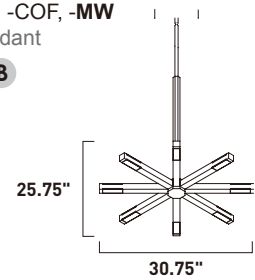

**E21026-AL, -COF, -MW**  
Pendant

**A**

**E21028-AL, -COF, -MW**  
Pendant

**B**

ITEM #	FINISH	LAMPING	DIMENSION	CRI	LUMENS	Additional Information
<b>A</b> E21026	AL COF MW	36W LED 3000K (Integrated)	29.75"W x 25.75"H x 73.25"OAH	80+	2520	Includes One 6" Stem (ESTR06206AL-JM, COF-JM, MW-JM) Includes Three 12" Stems (ESTR06212AL-JM, COF-JM, MW-JM)  
<b>B</b> E21028	AL COF MW	51W LED 3000K (Integrated)	30.75"W x 25.75"H x 73.25"OAH	80+	3570	Includes One 6" Stem (ESTR06206AL-JM, COF-JM, MW-JM) Includes Three 12" Stems (ESTR06212AL-JM, COF-JM, MW-JM)  