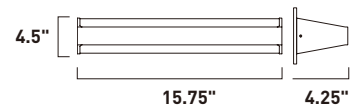

E41305-SA
Wall Mount

C

	ITEM #	FINISH	LAMPING	DIMENSION	HCO	CRI	LUMENS	Additional Information
A	E41302	SA, WT	18 x 0.3W LED 3000K (Integrated)	7.25"W x 4.5"H x 5.25"Ext.	2.25"	80+	445	
B	E41304	SA	2 x 3W LED 3000K (Integrated)	8"W x 4.5"H x 4.25"Ext.	2.25"	80+	320	
C	E41305	SA	27 x 0.3W LED 3000K (Integrated)	15.75"W x 4.5"H x 4.25"Ext.	2.25"	80+	310	

Finish options: Satin Aluminum (SA) White (WT)