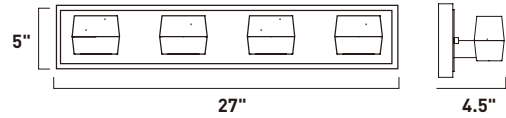

E22894-89PC
Bath Vanity

E