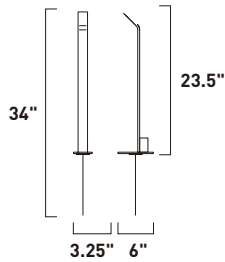

E41371-BZ, SA
Pathway Light

F