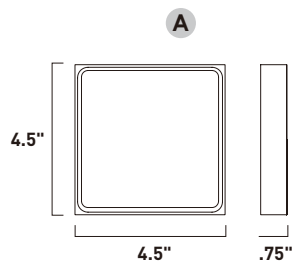

E41329-SA, WT
Outdoor Wall Sconce