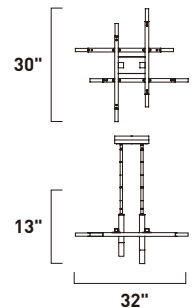

Frame diagram and overall measurements

ITEM #	FINISH	LAMPING	DIMENSION	LUMENS	Additional Information
A	E22516	90PC 26 X 1.5W PCB LED 3000K (Integrated)	30"L x 30"W x 26"H x 72"OAH	3120	Includes Two 6" Stems (ESTR06206PC-SM) Includes Six 12" Stems (ESTR06212PC-SM)
B	E22515	90PC 14 X 1.5W PCB LED 3000K (Integrated)	42"L x 24"W x 13"H x 58"OAH	1440	Includes Two 6" Stems (ESTR06206PC-SM) Includes Six 12" Stems (ESTR06212PC-SM)
C	E22514	90PC 10 X 1.5W PCB LED 3000K (Integrated)	32"L x 30"W x 13"H x 58"OAH	1200	Includes Two 6" Stems (ESTR06206PC-SM) Includes Six 12" Stems (ESTR06212PC-SM)

Finish: Frost Acrylic (90) Polished Chrome (PC)