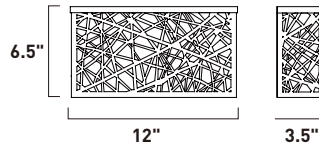

E21335-61BZ, -61PC
Wall Sconce

C