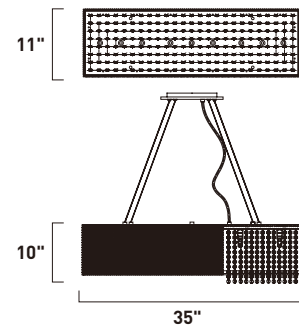

# SPIRAL

- Oval shape frame
- Crystal Included
- Features K9 crystal beads
- 2900K Color Temperature
- G9, Xenon Lamps Included

• Bright cut Jewelry function

**E23146-10PC**  
Pendant

**A**

	ITEM #	FINISH	LAMPING	DIMENSION	LUMENS	Additional Information
<b>A</b>	E23146	10PC	9 x 40W G9 Xenon (Incl.)	35"L x 11"W x 10"H x 118"OAH	3600	ⓘ