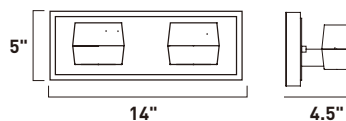

B

E22893-89PC
Bath Vanity