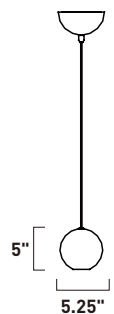

BOLLERO

- COB LED Technology
- 3000K Color Temperature
- Various size globes
- Adjustable connectors allowing for various arrangements

B

E22193-PC
Pendant

C

	ITEM #	FINISH	LAMPING	DIMENSION	LUMENS	Additional Information
B	E22196	PC	9 x 3W LED 3000K (Incl.)	17"L x 17"W x 5"H x 128"OAH	3240	Metal Shade: 3.1"W x 2.56"H (3pcs), 3.9"W x 3.7"H (3pcs), 4.7"W x 4.5"H (3pcs)
C	E22193	PC	1 x 3W LED 3000K (Incl.)	5.25"W x 5"H x 59"OAH	360	Metal Shade: 4.7"W x 4.5"H (1pcs)

Finish: Polished Chrome (PC)