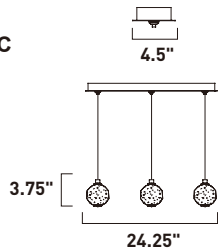

E24507-91PC
Pendant

D

F

E

ITEM #	FINISH	LAMPING	DIMENSION	LUMENS	Additional Information	
D	E24507	91PC	10 x 1.5W LED (Incl.)	33.75"L x 11"W x 3.75"H x 126"OAH	1050	Glass: 2"W x 1.8"H (3pcs), 2.36"W x 2.25"H (3pcs), 3.15"W x 3.1"H (4pcs)
E	E24505	91PC	6 x 1.5W LED (Incl.)	27.25"L x 5"W x 3.75"H x 126"OAH	630	Glass: 2"W x 1.8"H (2pcs), 2.36"W x 2.25"H (2pcs), 3.15"W x 3.1"H (2pcs)
F	E24504	91PC	3 x 1.5W LED (Incl.)	24.25"L x 4.5"W x 3.75"H x 134"OAH	315	RAPIDJACK

Finish: Bubble glass (91) Polished Chrome (PC)