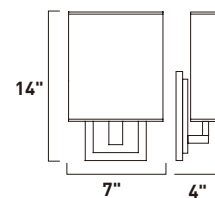

ITEM #	FINISH	LAMPING	DIMENSION	HCO	LUMENS	Additional Information
A	E21091	01SN	2 x 13W GU24 2700K (Incl.)	11.5"W x 11"H x 4"Ext.	5.75"	1800	Shade is enclosed on top CA T24
B	E21090	01SN	1 x 13W GU24 2700K (Incl.)	7"W x 14"H x 4"Ext.	5"	900	Shade is enclosed on top CA T24

Finish: White Linen shade (01) Satin Nickel (SN)