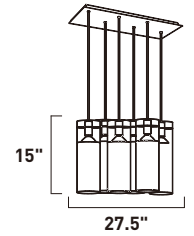

E22001-10
Pendant

B

5.5"