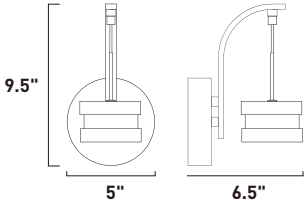

B

E22683-01PC
Pendant

C