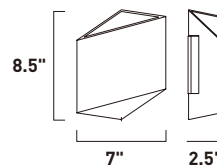

ALUMILUX

- Available in various shapes and finishes
- Cast and Machined Aluminum
- 3000K Color Temperature
- CRI 90
- Dimmable with Electronic Low Voltage dimmer

E41373-SA, WT
Outdoor Wall Sconce

A

ITEM #	FINISH	LAMPING	DIMENSION	HCO	CRI	INIT.	DEL.	LUMENS	Additional Information
A E41373	SA, WT	7W LED 3000K (Integrated)	7"W x 8.5"H x 2.5"Ext.	4.25"	90	490	460	Dim. with triac dimmer	

Finish options: Satin Aluminum (SA) White (WT)