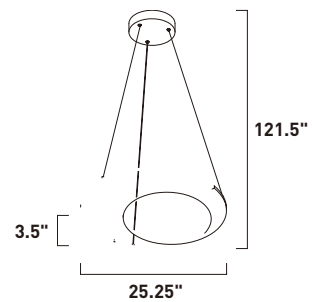

ITEM #	FINISH	LAMPING	DIMENSION	LUMENS			Additional Information
				CRI	INIT.	DEL.	
A E21325	MS	55W LED 3000K (Integrated)	25.25"W x 3.5"H x 121.5"OAH	80+	3850	2170	

Finish: Matte Silver (MS)