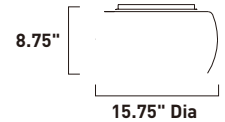

E21206-10PC
Pendant

C