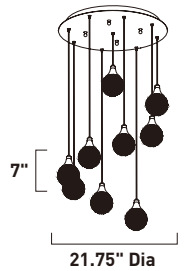

(Optional)
BUL-2.9W-G9-CL-120V
G9 LED Bulb
2.9W
Color Temperature: 2700K/3500K
Total Rated Lumens: 190/200
Life Rated: 25,000 Hours
CRI: 80+
Dimmable

ITEM #	FINISH	LAMPING	DIMENSION	LUMENS	Additional Information	
C	E24023	20PC	1 x 40W G9 Xenon (Incl.)	5"W x 7"H x 128"OAH	400	
D	E24025	20PC	5 x 40W G9 Xenon (Incl.)	33.75"W x 7"W x 7"H x 128"OAH	2000	
E	E24020	20PC	9 x 40W G9 Xenon (Incl.)	21.75"W x 7"H x 128"OAH	3600	

Finish: Crystal (20) Polished Chrome (PC)