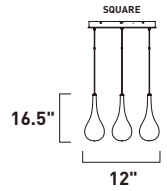

Finish: Clear glass (18) Polished Chrome (PC)

4.5" □

**E23125-18PC**  
Pendant

**D**

16.5" □

31.5"

**E20516-18PC**  
Pendant

**E**