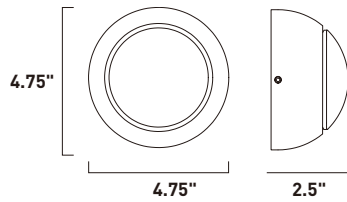

A

B

	ITEM #	FINISH	LAMPING	DIMENSION	LUMENS			Additional Information	
					HCO	CRI	INIT. DEL.		
A	E41374	SA, BZ	4W LED 3000K (Integrated)	4.75"W x 4.75"H x 2.5"Ext.	2.25"	90	280	220	
B	E41375	SA, BZ	4W LED 3000K (Integrated)	6.25"W x 6.25"H x 2"Ext.	3.25"	90	280	220	

Finish options: Satin Aluminum (SA) Bronze (BZ)