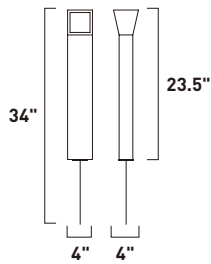

E41363-BZ, SA
Pathway Light

B