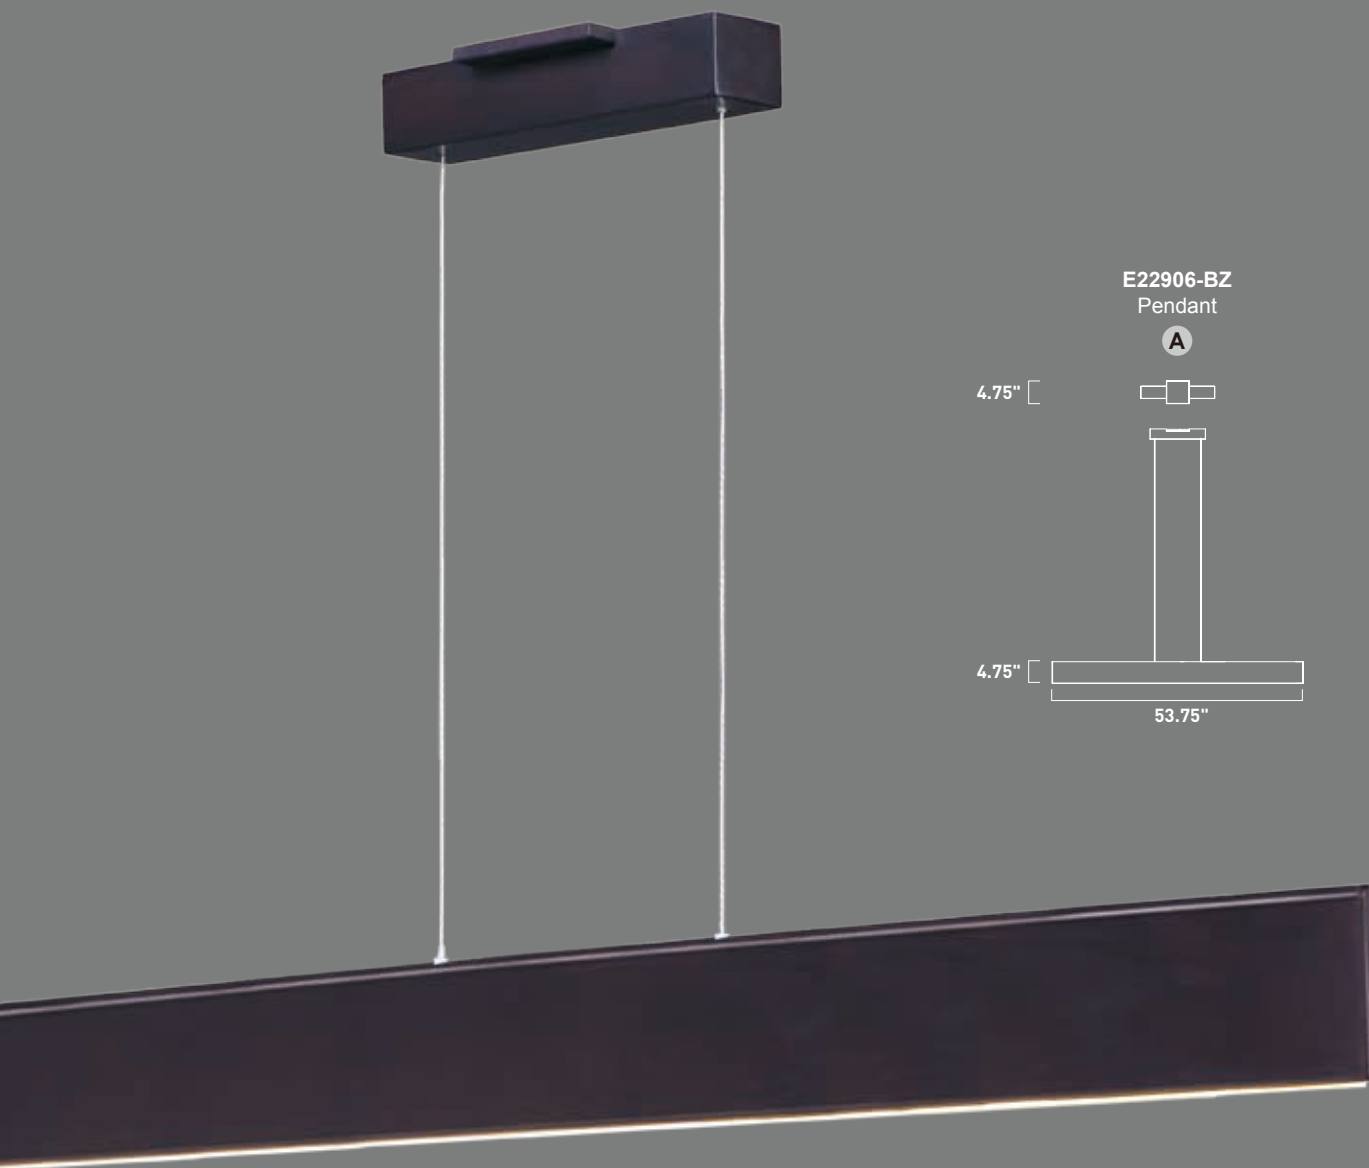

# BLADE

A thin blade of Bronze aluminum incorporates a micro size LED board recessed into the bottom. The result is a unique effect of light appearing on the surface below without a clear indication from where it is generated.