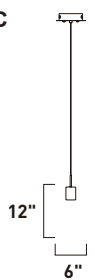

E22771-91PC
Pendant

	ITEM #	FINISH	LAMPING	DIMENSION	HCO	LUMENS	Additional Information
C	E22770	91PC	1 x 7.5W LED 3000K (Integrated)	6"W x 14"H x 6.25"Ext.	7"	235	
D	E22773	91PC	3 x 7.5W LED 3000K (Integrated)	21"L x 4.75"W x 12"H x 59"OAH		701	
E	E22771	91PC	1 x 7.5W LED 3000K (Integrated)	6"W x 12"H x 59"OAH		235	

Finish: Bubble Crystal glass (91) Polished Chrome (PC)