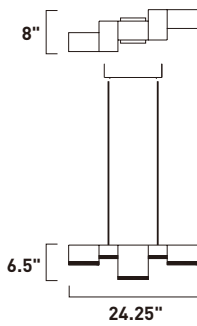

E24466-160COF, -160PC
Pendant

B