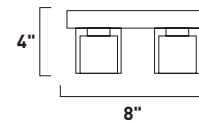

E32034-18PC
Pendant