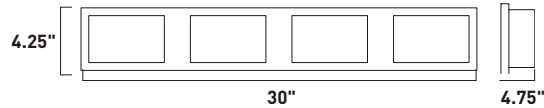

E24464-160COF, -160PC
Wall Mount

ITEM #	FINISH	LAMPING	DIMENSION	HCO	CRI	LUMENS	Additional Information
A	E24461 160COF, 160PC	7.2W LED 3000K (Integrated)	4.75"W x 7"H x 3.25"Ext.	3.5"	80+	504	
B	E24463 160COF, 160PC	21.6W LED 3000K (Integrated)	22.25"W x 4.25"H x 4.75"Ext.	2.25"	80+	1512	
C	E24464 160COF, 160PC	28.8W LED 3000K (Integrated)	30"W x 4.25"H x 4.75"Ext.	2.25"	80+	2016	

Finish options: Crystalline (160) Coffee (COF) Polished Chrome (PC)