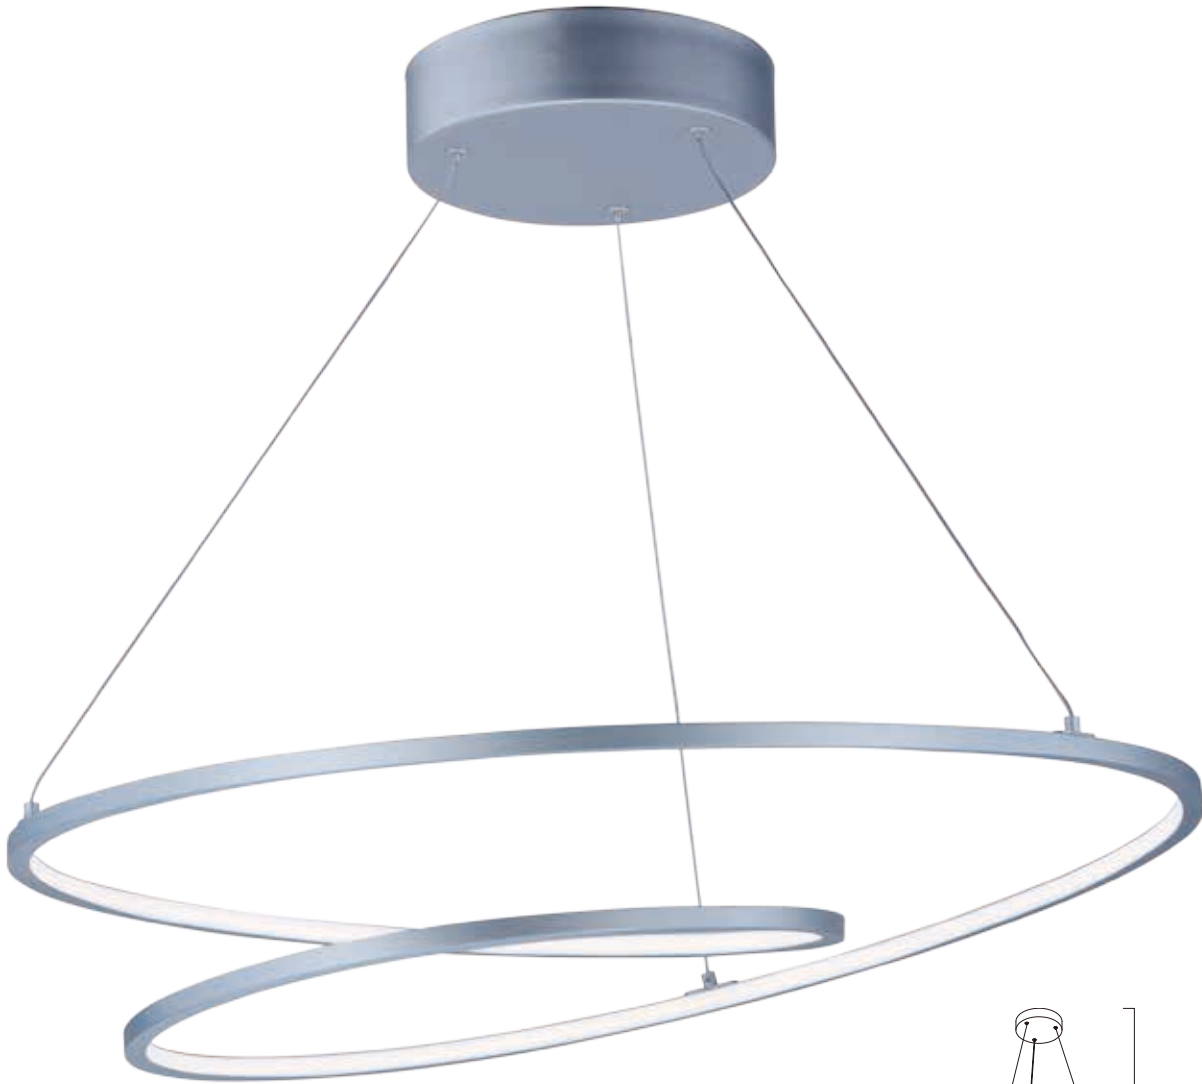

# CYCLE

This playful design of continuous channel finished in Matte Silver, spiral from the canopy to create unique lighting sculptures. LED mounted inside the channel provides ample illumination with an indirect effect.