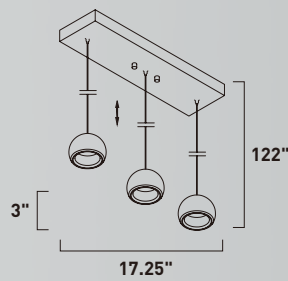

ITEM #	FINISH	LAMPING	DIMENSION	LUMENS		Additional Information
				CRI INIT.	DEL.	
A E41484	WT	3 x 4W COB LED 3000K (Integrated))	17.25"L x 4.5"W x 3"H x 122"OAH	90	840 930	

Finish: White (WT)