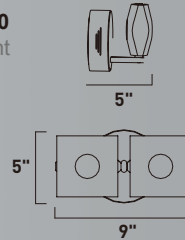

NEO

- Electronic Low Voltage Dimmer
- 2900K Color Temperature

ITEM #	FINISH	LAMPING	DIMENSION	HCO	LUMENS	Additional Information	
A	E30501	20	1 x 20W G4 2900K (Incl.)	5"W x 6"H x 5"Ext.	4"	320	
B	E30502	20	2 x 20W G4 2900K (Incl.)	9"W x 5"H x 5"Ext.	2.5"	640	
C	E30505	20	5 x 20W G4 2900K (Incl.)	35.5"W x 5"W x 4"H x 120"OAH		1600	
D	E30507	20	1 x 20W G4 2900K (Incl.)	4.5"W x 4"H x 120"OAH		320	

Finish: Crystal glass (20) Polished Chrome (PC)