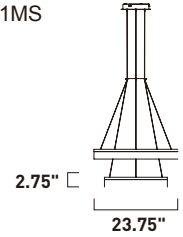

E22455-11BZ, -11MS
Pendant

A