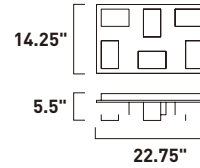

E24468-160COF, -160PC
Flush Mount

B