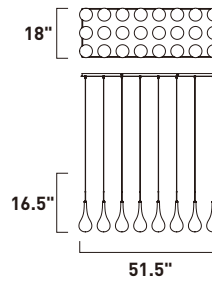

ITEM #	FINISH	LAMPING	DIMENSION	LUMENS	Additional Information
A	E20518	18PC	24 x 1.5W LED G4 3000K (Incl.)	51.5"L x 18"W x 16.5"H x 124"OAH	2520	

Finish: Clear glass (18) Polished Chrome (PC)