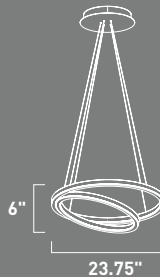

ITEM #	FINISH	LAMPING	DIMENSION	CRI	LUMENS	Additional Information
A	E22847	MW	67W LED 3000K (Integrated)	23.75"W x 6"H x 126"OAH	80+	4690	
B	E22848	MW	100W LED 3000K (Integrated)	31.5"W x 8"H x 129"OAH	80+	7000	

Finish: Matte White (MW)