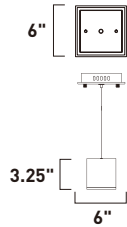

E22261-61PC
Pendant

B