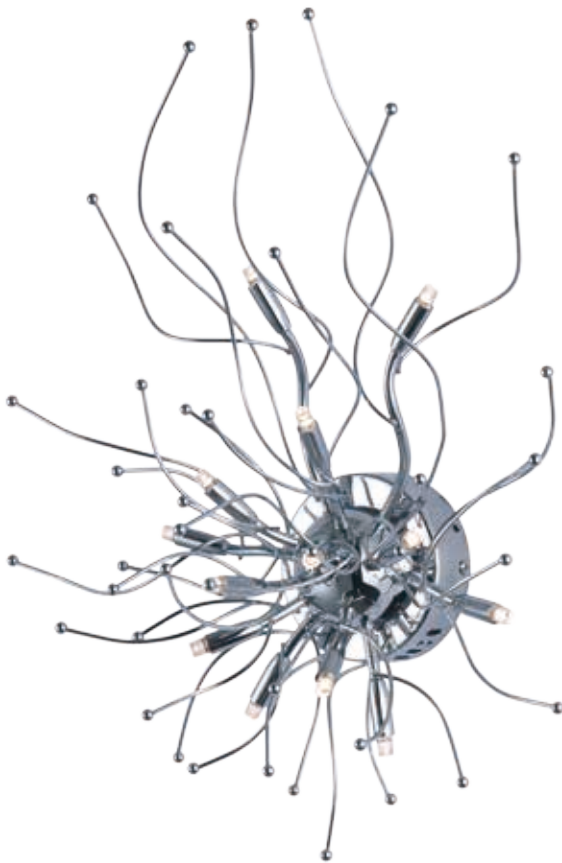

B

C

	ITEM #	FINISH	LAMPING	DIMENSION	HCO	CRI	LUMENS	Additional Information
B	E24670	PC	24W LED G4 3000K (Incl.)	26.5"W x 11"H		80+	5390	
C	E24672	PC	15.6W LED G4 3000K (Incl.)	17"W x 20"H x 8"Ext.	13.75"	80+	5390	

Finish: Polished Chrome (PC)