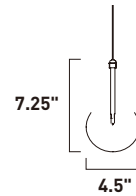

(Optional)
BUL-1.5W-G4-CL-12V
G4 LED Bulb
1.5W
Color Temperature: 3000K
Total Rated Lumens: 105
Life Rated: 30,000 Hours

ITEM #	FINISH	LAMPING	DIMENSION	LUMENS	Additional Information
A	EP96315 | 81PC	3W LED (Incl.)	4.75"W x 5"H	150	Includes a RapidJack fitting
B	EP96317 | 91PC	1.5W LED (Incl.)	3.15"W x 3.1"H	105	Includes a RapidJack fitting
C	EP96010 | 18SN	1 x 20W G4 (Incl.)	4.5"W x 7.25"H	320	Includes a RapidJack fitting

Finish: Mirror Chrome (81) with Polished Chrome (PC)
Bubble glass (91) with Polished Chrome (PC)
Clear glass (18) with Satin Nickel (SN)