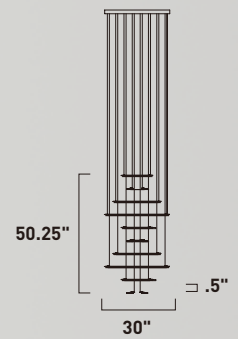

# SATURN II

- Horizontal frosted Acrylic diffuses LED
- Large scale ring options available
- 3000K Color Temperature
- CRI 80
- Dimmable with Triac dimmers

**E22665-11MS**  
Pendant

**A**

ITEM #	FINISH	LAMPING	DIMENSION	LUMENS			Additional Information
				CRI	INIT.	DEL.	
<b>A</b> E22665	11MS	159W LED 3000K (Integrated)	30"W x 50.25"H x 183"OAH	80	11130	6110	