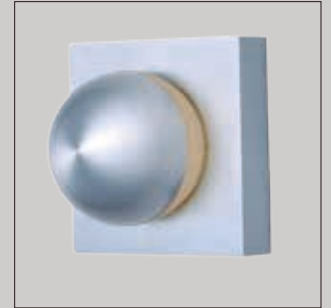

• Adjustable

E41326-SA, WT
Wall Sconce