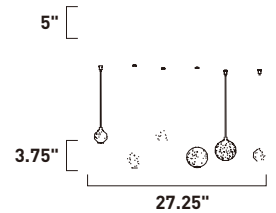

E24505-91PC
Pendant

ITEM #	FINISH	LAMPING	DIMENSION	LUMENS	Additional Information	
D	E24507	91PC	10 x 1.5W LED (Incl.)	33.75"L x 11"W x 3.75"H x 126"OAH	1050	Glass: 2"W x 1.8"H (3pcs), 2.36"W x 2.25"H (3pcs), 3.15"W x 3.1"H (4pcs)
E	E24505	91PC	6 x 1.5W LED (Incl.)	27.25"L x 5"W x 3.75"H x 126"OAH	630	Glass: 2"W x 1.8"H (2pcs), 2.36"W x 2.25"H (2pcs), 3.15"W x 3.1"H (2pcs)
F	E24504	91PC	3 x 1.5W LED (Incl.)	24.25"L x 4.5"W x 3.75"H x 134"OAH	315	RAPIDJACK

Finish: Bubble glass (91) Polished Chrome (PC)