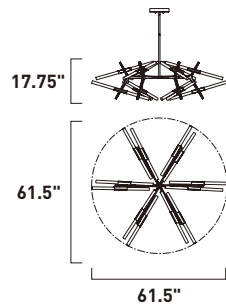

LIGHT SABER

- Adjustable arms create individually unique forms
- Large scale pieces finished in Gunmetal
- Laser cut pattern within aluminum diffusers to illuminate enclosed LED modules
- 3000K Color Temperature, CRI 80+
- Dimmable with Triac Dimmer

E41437-75GM
Pendant

A

ITEM #	FINISH	LAMPING	DIMENSION	CRI	LUMENS	Additional Information
A E41437	75GM	72W LED 3000K (Integrated)	61.5"L x 61.5"W x 17.75"H x 62.25"OAH	80+	5040	Includes Two 6" Stems (ESTR07506GM-SG) Includes Three 12" Stems (ESTR07512GM-SG)

Finish: Clear Acrylic (75) Gunmetal (GM)