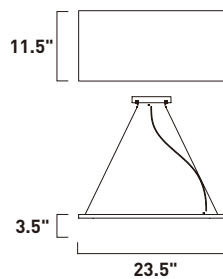

BLOCS LED

- Dimmable G9 LED bulbs included
- Thick glass blocks with frosted openings
- 3000K Color Temperature
- CRI 80+
- Dimmable with Electronic Low Voltage Dimmer

E32036-18PC
Pendant

A

	ITEM #	FINISH	LAMPING	DIMENSION	CRI	LUMENS	Additional Information
A	E32036	18PC	17.6W LED G9 3000K (Incl.)	23.5"L x 11.5"W x 3.5"H x 118"OAH	80+	3520	

Finish: Clear glass (18) Polished Chrome (PC)