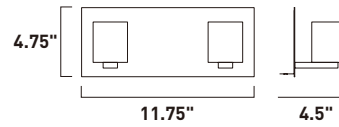

E32032-18PC
Wall Mount

D