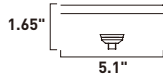

EC85002-PC, SN

1-Light RapidJack Canopy

B