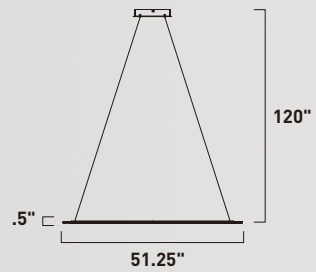

ITEM #	FINISH	LAMPING	DIMENSION	LUMENS			Additional Information
				CRI	INIT.	DEL.	
A E22657	11MS	50W LED 3000K (Integrated)	51.25"W x .5"H x 120"OAH	80	3500	2440	

Finish: Matte White Acrylic (11) Matte Silver (MS)