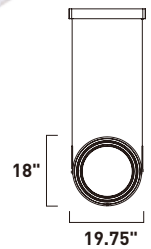

Finish: Matte White (MW)

**E24580-MW**  
Flush Mount

**B**

**E24582-MW**  
Pendant

**C**

• Adjustable rings allows for multiply configurations

	ITEM #	FINISH	LAMPING	DIMENSION	CRI	LUMENS	Additional Information
<b>B</b>	E24580	MW	52.2W LED 3000K (Integrated)	18"W x 20.5"H	80+	3654	↻ LED
<b>C</b>	E24582	MW	52.2W LED 3000K (Integrated)	19.75"W x 18"H x 141"OAH	80+	3654	↻ LED Ⓢ