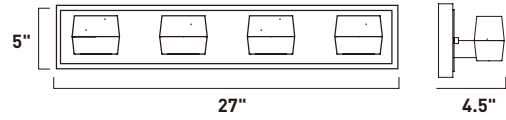

E22894-89PC
Bath Vanity

E