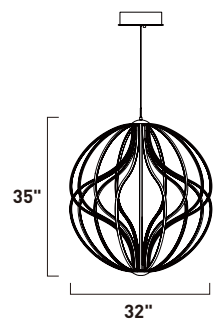

E21178-PC
Pendant

	ITEM #	FINISH	LAMPING	DIMENSION	CRI	LUMENS	Additional Information
A	E21178	PC	149W PCB LED 3000K (Integrated)	32"W x 35"H x 158"OAH	80+	10433	

Finish: Polished Chrome (PC)