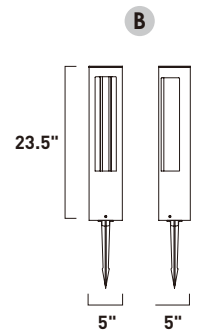

E41370-BZ, GY
Pathway Light