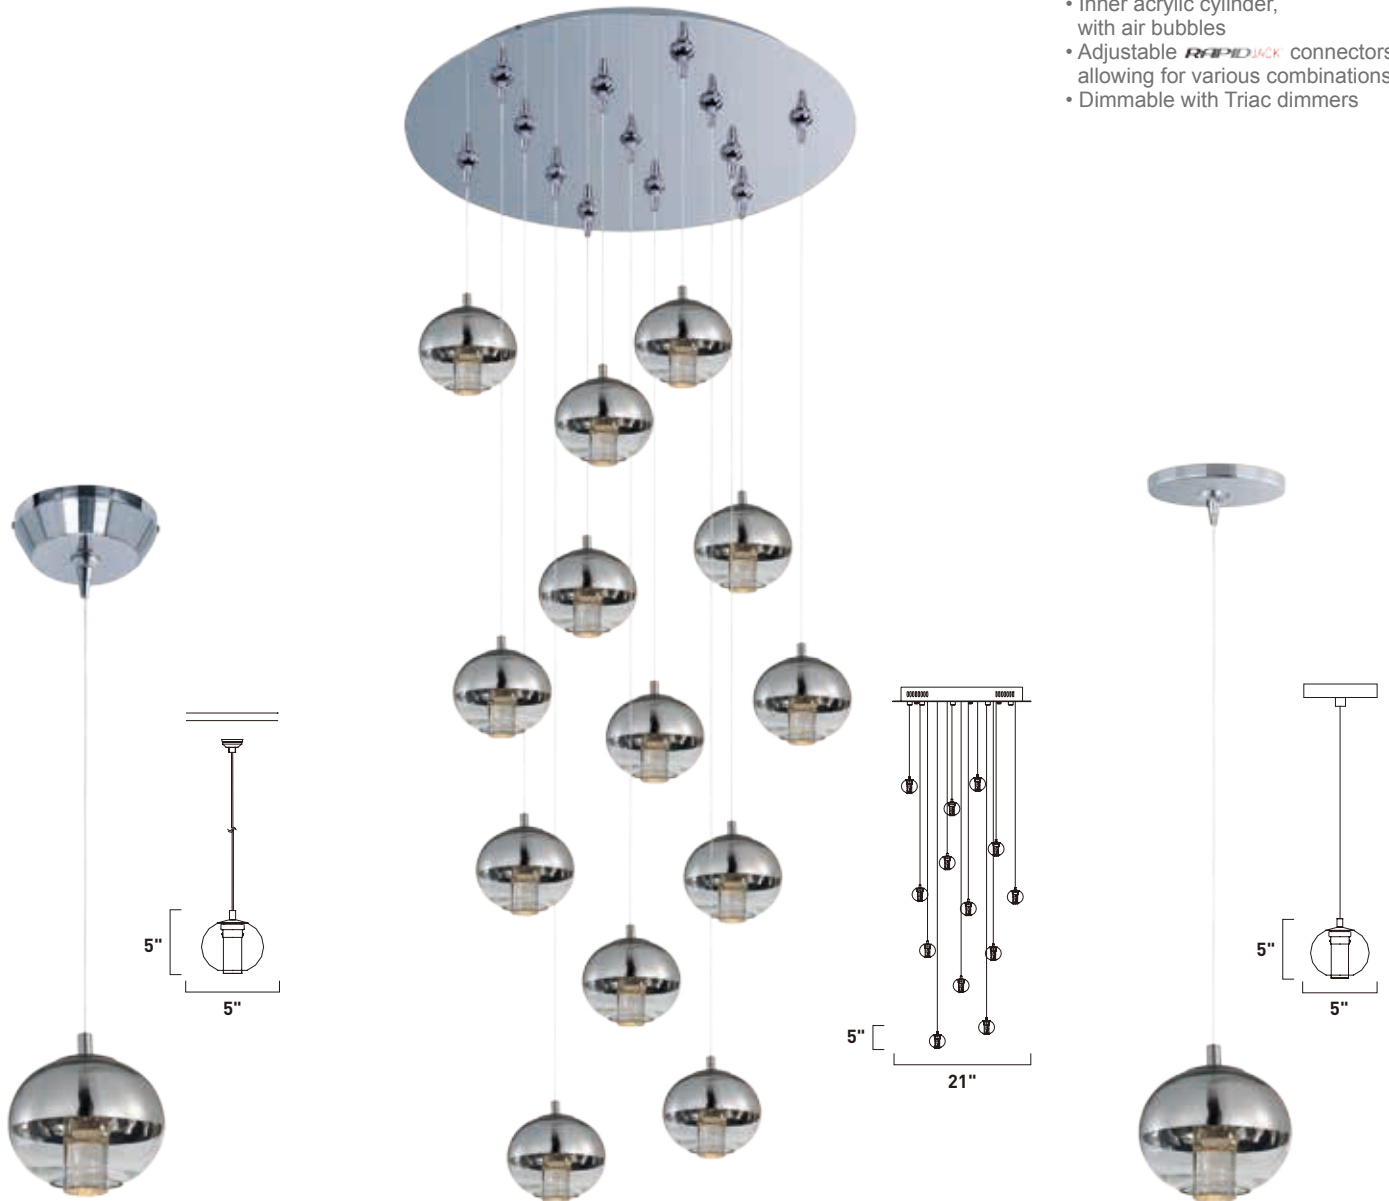

ZING

- 3000K Color Temperature
- Chrome plated glass globes
- Inner acrylic cylinder, with air bubbles
- Adjustable **RAPIDJACK** connectors allowing for various combinations
- Dimmable with Triac dimmers

E22560-81PC
Pendant
A

E22567-81PC
Pendant
B

E22561-81PC
Pendant
C

	ITEM #	FINISH	LAMPING	DIMENSION	LUMENS	Additional Information
A	E22560	81PC	1 x 3W LED 3000K (Integrated)	5"W x 5"H x 128"OAH	150	RAPIDJACK
B	E22567	81PC	13 x 3W LED 3000K (Integrated)	21"W x 5"H x 129"OAH	1950	RAPIDJACK
C	E22561	81PC	1 x 3W LED 3000K (Integrated)	5"W x 5"H x 128"OAH	150	RAPIDJACK

Finish: Mirror Chrome (81) Polished Chrome (PC)