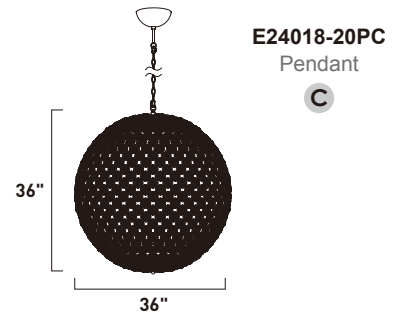

BRILLIANT

- Crystal Included
- 2900K Color Temperature
- Standard Dimmable

	ITEM #	FINISH	LAMPING	DIMENSION	LUMENS	Additional Information
A	E24016	20PC	8 x 40W G9 Xenon (Incl.)	16"W x 16"H x 136"OAH	3200	72" of chain
B	E24017	20PC	12 x 40W G9 Xenon (Incl.)	24"W x 24"H x 144"OAH	4800	72" of chain
C	E24018	20PC	15 x 40W G9 Xenon (Incl.)	36"W x 36"H x 156"OAH	6000	72" of chain

Finish: Crystal (20) Polished Chrome (PC)