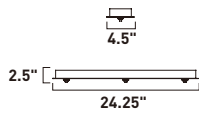

3-Light RapidJack Canopy

D