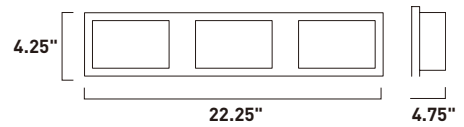

# PIZZAZZ

- See the full collection on page 145-148
- Dimmable with Triac dimmers

**E24461-160COF, -160PC**  
Wall Mount

**A**

**E24463-160COF, -160PC**  
Wall Mount

**B**

**E24464-160COF, -160PC**  
Wall Mount