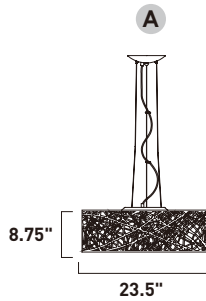

E21310-10BZ, -10PC
E21310-10BZ/BUI, -10PC/BUI (with LED Bulbs)
Pendant