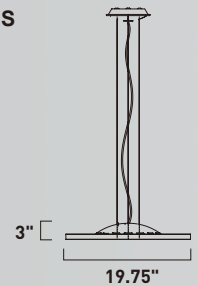

MOONBEAM

The Moonbeam collection boasts cast metal frames finished in Metallic Silver support sheets of a special acrylic diffuser that is computer designed to distribute even illumination from side mounted LEDs. This low profile design fits perfectly in Contemporary décor and cast a gentle beam of light to the surface below. All fixtures are dimmable and very energy efficient.

	ITEM #	FINISH	LAMPING	DIMENSION	LUMENS	Additional Information
A	E22446	11MS	38W LED 3000K (Incl.)	28.5"W x 3"H x 123.25"OAH	2460	
B	E22445	11MS	27W LED 3000K (Incl.)	19.75"W x 3"H x 123.25"OAH	1890	

Finish: Matte White Acrylic (11) Metallic Silver (MS)