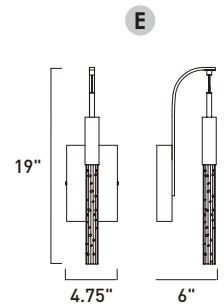

ITEM #	FINISH	LAMPING	DIMENSION	HCO	LUMENS	Additional Information
C	E32774	91BC, 118BRZ	30W LED 3000K (Integrated)	25"L x 5.75"W x 18"H x 140"OAH		984	
D	E32771	91BC, 118BRZ	7.5W LED 3000K (Integrated)	4.75"W x 18"H x 140"OAH		246	
E	E32770	91BC, 118BRZ	7.5W LED 3000K (Integrated)	4.75"W x 19"H x 6"Ext.	7"	246	

Finish options: Clear Bubble glass (91) with Black Chrome (BC) or Champagne Bubble glass (118) with Anodized Bronze (BRZ)