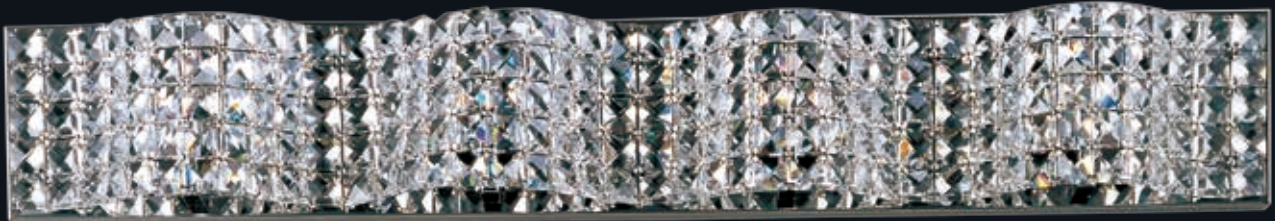

E24278-20PC
Bath Vanity

D