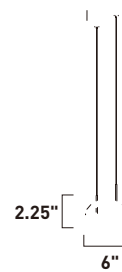

ITEM #	FINISH	LAMPING	DIMENSION	CRI	LUMENS	Additional Information
A	E20904	BK	41W LED 3000K (Integrated)	19.5"W x 2.25"H x 122.75"OAH	80+	2870	
B	E20901	BK	7W LED 3000K (Integrated)	6"W x 2.25"H x 123"OAH	80+	490	

Finish: Black (BK)