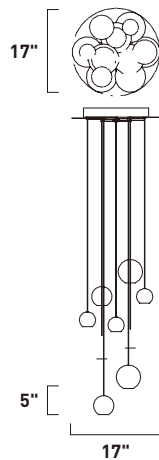

E22193-PC
Pendant