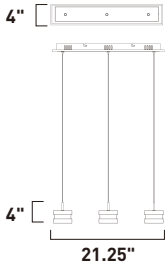

DISCO

- 3000K Color Temperature
- Adjustable connectors allowing for various arrangements
- Dimmable with Triac dimmers

E22680-01PC
Wall Mount

B

C

D

	ITEM #	FINISH	LAMPING	DIMENSION	HCO	LUMENS	Additional Information
B	E22680	01PC	1 x 4.8W LED 3000K (Integrated)	5"W x 9.5"H x 6.5"Ext.	6.75"	288	
C	E22683	01PC	3 x 4.8W LED 3000K (Integrated)	21.25"L x 4"W x 4"H x 126"OAH		864	
D	E22681	01PC	1 x 4.8W LED 3000K (Integrated)	5"W x 4"H x 126"OAH		288	

Finish: White glass (01) Polished Chrome (PC)