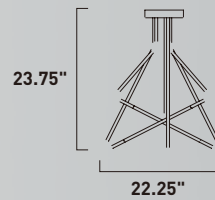

E23077-MW
Flush Mount

B