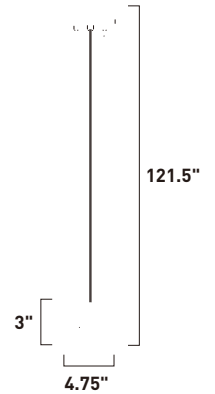

ITEM #	FINISH	LAMPING	DIMENSION	LUMENS			Additional Information
					CRI	INIT.	DEL.	
B	E41483	WT	3 x 4W COB LED 3000K (Integrated)	10"W x 3.75"H x 122"OAH	90	840	930	
C	E41481	WT	1 x 4W COB LED 3000K (Integrated)	4.75"W x 3"H x 121.5"OAH	90	360	310	

Finish: White (WT)