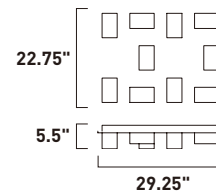

ITEM #	FINISH	LAMPING	DIMENSION	CRI	LUMENS	Additional Information	
A	E24467	160COF, 160PC	43.2W LED 3000K (Integrated)	22.75"L x 14.25"W x 5.5"H	80+	3024	
B	E24468	160COF, 160PC	64.8W LED 3000K (Integrated)	22.75"L x 22.75"W x 5.5"H	80+	4536	
C	E24469	160COF, 160PC	86.4W LED 3000K (Integrated)	29.25"L x 22.75"W x 5.5"H	80+	6048	

Finish options: Crystalline (160) Coffee (COF) Polished Chrome (PC)