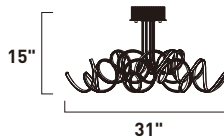

E21410-PC
Flush Mount

B

	ITEM #	FINISH	LAMPING	DIMENSION	CRI	LUMENS	Additional Information
B	E21410	PC	90.7W PCB LED 3000K (Integrated)	31"W x 15"H	80+	6350	LED

Finish: Polished Chrome (PC)