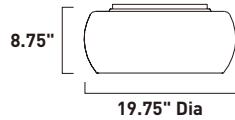

E21200-10PC
Flush Mount

B