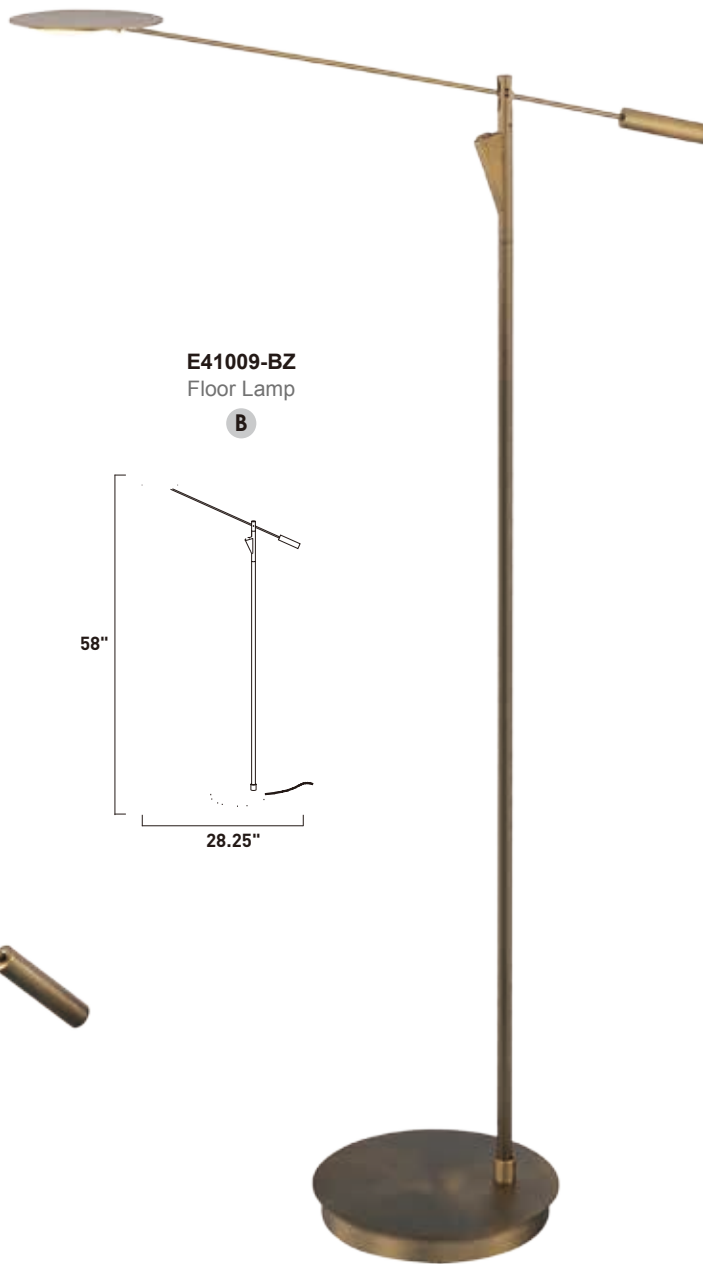

**E41008-BZ**  
Table Lamp

**A**

**E41009-BZ**  
Floor Lamp

**B**

	ITEM #	FINISH	LAMPING	DIMENSION	LUMENS	Additional Information
<b>A</b>	E41008	BZ	1 x 5W LED 3300K (Integrated)	25"W x 21"H	225	72" power cord with driver housed in the plug. 
<b>B</b>	E41009	BZ	1 x 5W LED 3300K (Integrated)	28.25"W x 58"H	225	72" power cord with driver housed in the plug. 