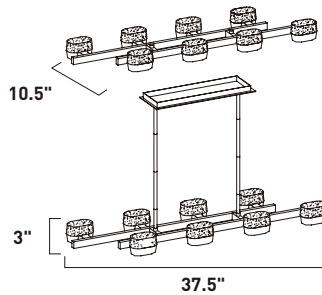

VOLT

- 3000K Color Temperature
- Indirect Up-Light and Direct Down-Light
- Solid oval shape, Etched Bubble Glass shades
- Dimmable with Triac dimmers

Frame diagram and overall measurements

E22897-89PC
Pendant

B

	ITEM #	FINISH	LAMPING	DIMENSION	LUMENS	Additional Information
A	E22898	89PC	16 x 3W LED 3000K (Integrated)	28"W x 3"H x 120"OAH	3360	
B	E22897	89PC	16 x 3W LED 3000K (Integrated)	37.5"L x 10.5"W x 3"H x 44.75"OAH	3360	Includes Two 6" Stems (ESTR06206PC) Includes Six 12" Stems (ESTR06212PC)

Finish: Etched/Bubble glass (89) Polished Chrome (PC)