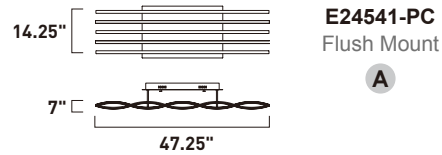

# WAKE

- Waves of Polished Chrome mirror
- Strips of LEDs evenly illuminate
- 3000K Color Temperature
- CRI 80
- Dimmable with Triac dimmers

	ITEM #	FINISH	LAMPING	DIMENSION	CRI	LUMENS	Additional Information
<b>A</b>	E24541	PC	43.2W PCB LED 3000K (Integrated)	47.25"L x 14.25"W x 7"H	80	3024	
<b>B</b>	E24546	PC	37.8W PCB LED 3000K (Integrated)	41.25"L x 11"W x 4.25"H x 126.5"OAH	80	2646	