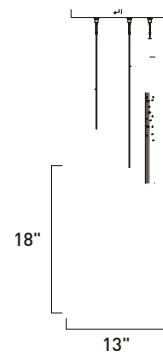

• Clear bubble glass