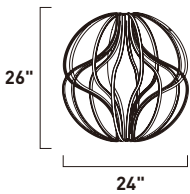

ITEM #	FINISH	LAMPING	DIMENSION	CRI	LUMENS	Additional Information
A	E21176	PC	103.7W PCB LED 3000K (Integrated)	24"W x 26"H x 148"OAH	80+	7258	

Finish: Polished Chrome (PC)