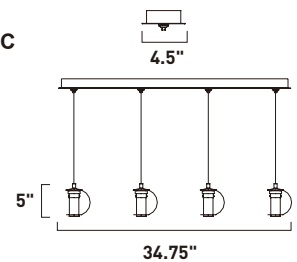

ITEM #	FINISH	LAMPING	DIMENSION	LUMENS	Additional Information
C	E22568	81PC	10 x 3W LED 3000K (Integrated)	31.5"L x 12.5"W x 5"H x 129"OAH	1500	LED Ⓢ RAPIDJACK
D	E22565	81PC	4 x 3W LED 3000K (Integrated)	34.75"L x 4.5"W x 5"H x 129"OAH	600	LED Ⓢ RAPIDJACK

Finish: Mirror Chrome (81) Polished Chrome (PC)