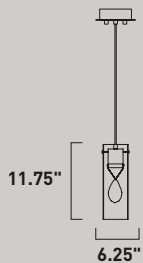

E21113-18PC
Pendant