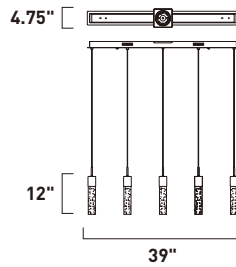

E22774-91PC
Pendant

B

	ITEM #	FINISH	LAMPING	DIMENSION	LUMENS	Additional Information
A	E22774	91PC	5 x 7.5W LED 3000K (Integrated)	39"L x 4.75"W x 12"H x 59"OAH	1180	
B	E22775	91PC	5 x 7.5W LED 3000K (Integrated)	14"W x 12"H x 134"OAH	1180	

Finish: Bubble Crystal glass (91) Polished Chrome (PC)