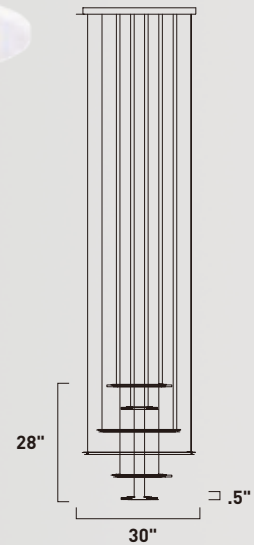

E22664-11MS
Pendant

ITEM #	FINISH	LAMPING	DIMENSION	LUMENS			Additional Information
				CRI	INIT.	DEL.	
A E22664	11MS	105W LED 3000K (Integrated)	30"W x 28"H x 183"OAH	80	7350	4035	

Finish: Matte White Acrylic (11) Matte Silver (MS)