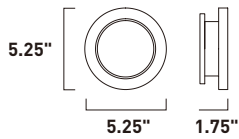

E41381-BZ, WT
Outdoor Wall Sconce

C