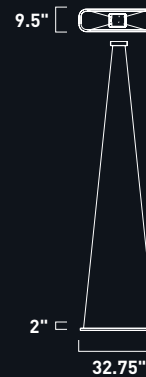

ITEM #	FINISH	LAMPING	DIMENSION	CRI	LUMENS	Additional Information
B E23204	MW	26W PCB LED 3000K (Integrated)	32.75"L x 9.5"W x 2"H x 122.75"OAH	80+	1820	

Finish: Matte White (MW)