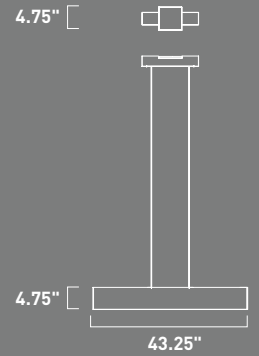

BLADE

- Low-profile .5" aluminum "blade" with integrated LED board recessed into bottom
- Dark Bronze finish
- 3000K Color Temperature
- CRI 80+
- Dimmable with Triac dimmers

B

E22904-BZ
Pendant

C

• Close up view

	ITEM #	FINISH	LAMPING	DIMENSION	CRI	LUMENS	Additional Information
B	E22902	BZ	26W LED 3000K (Integrated)	32.5"L x 4.75"W x 4.75"H x 125"OAH	80+	1820	
C	E22904	BZ	35W LED 3000K (Integrated)	43.25"L x 4.75"W x 4.75"H x 125"OAH	80+	2450	

Finish: Bronze (BZ)