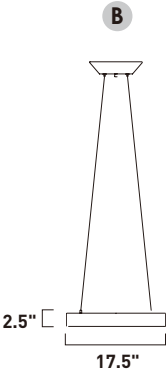

E20225-MW
Pendant

	ITEM #	FINISH	LAMPING	DIMENSION	CRI	LUMENS	Additional Information
A	E20226	MW	33W LED 3000K (Integrated)	23.75"W x 2.5"H x 128"OAH	80+	2310	
B	E20225	MW	21W LED 3000K (Integrated)	17.5"W x 2.5"H x 128"OAH	80+	1470	

Finish: Matte White (MW)