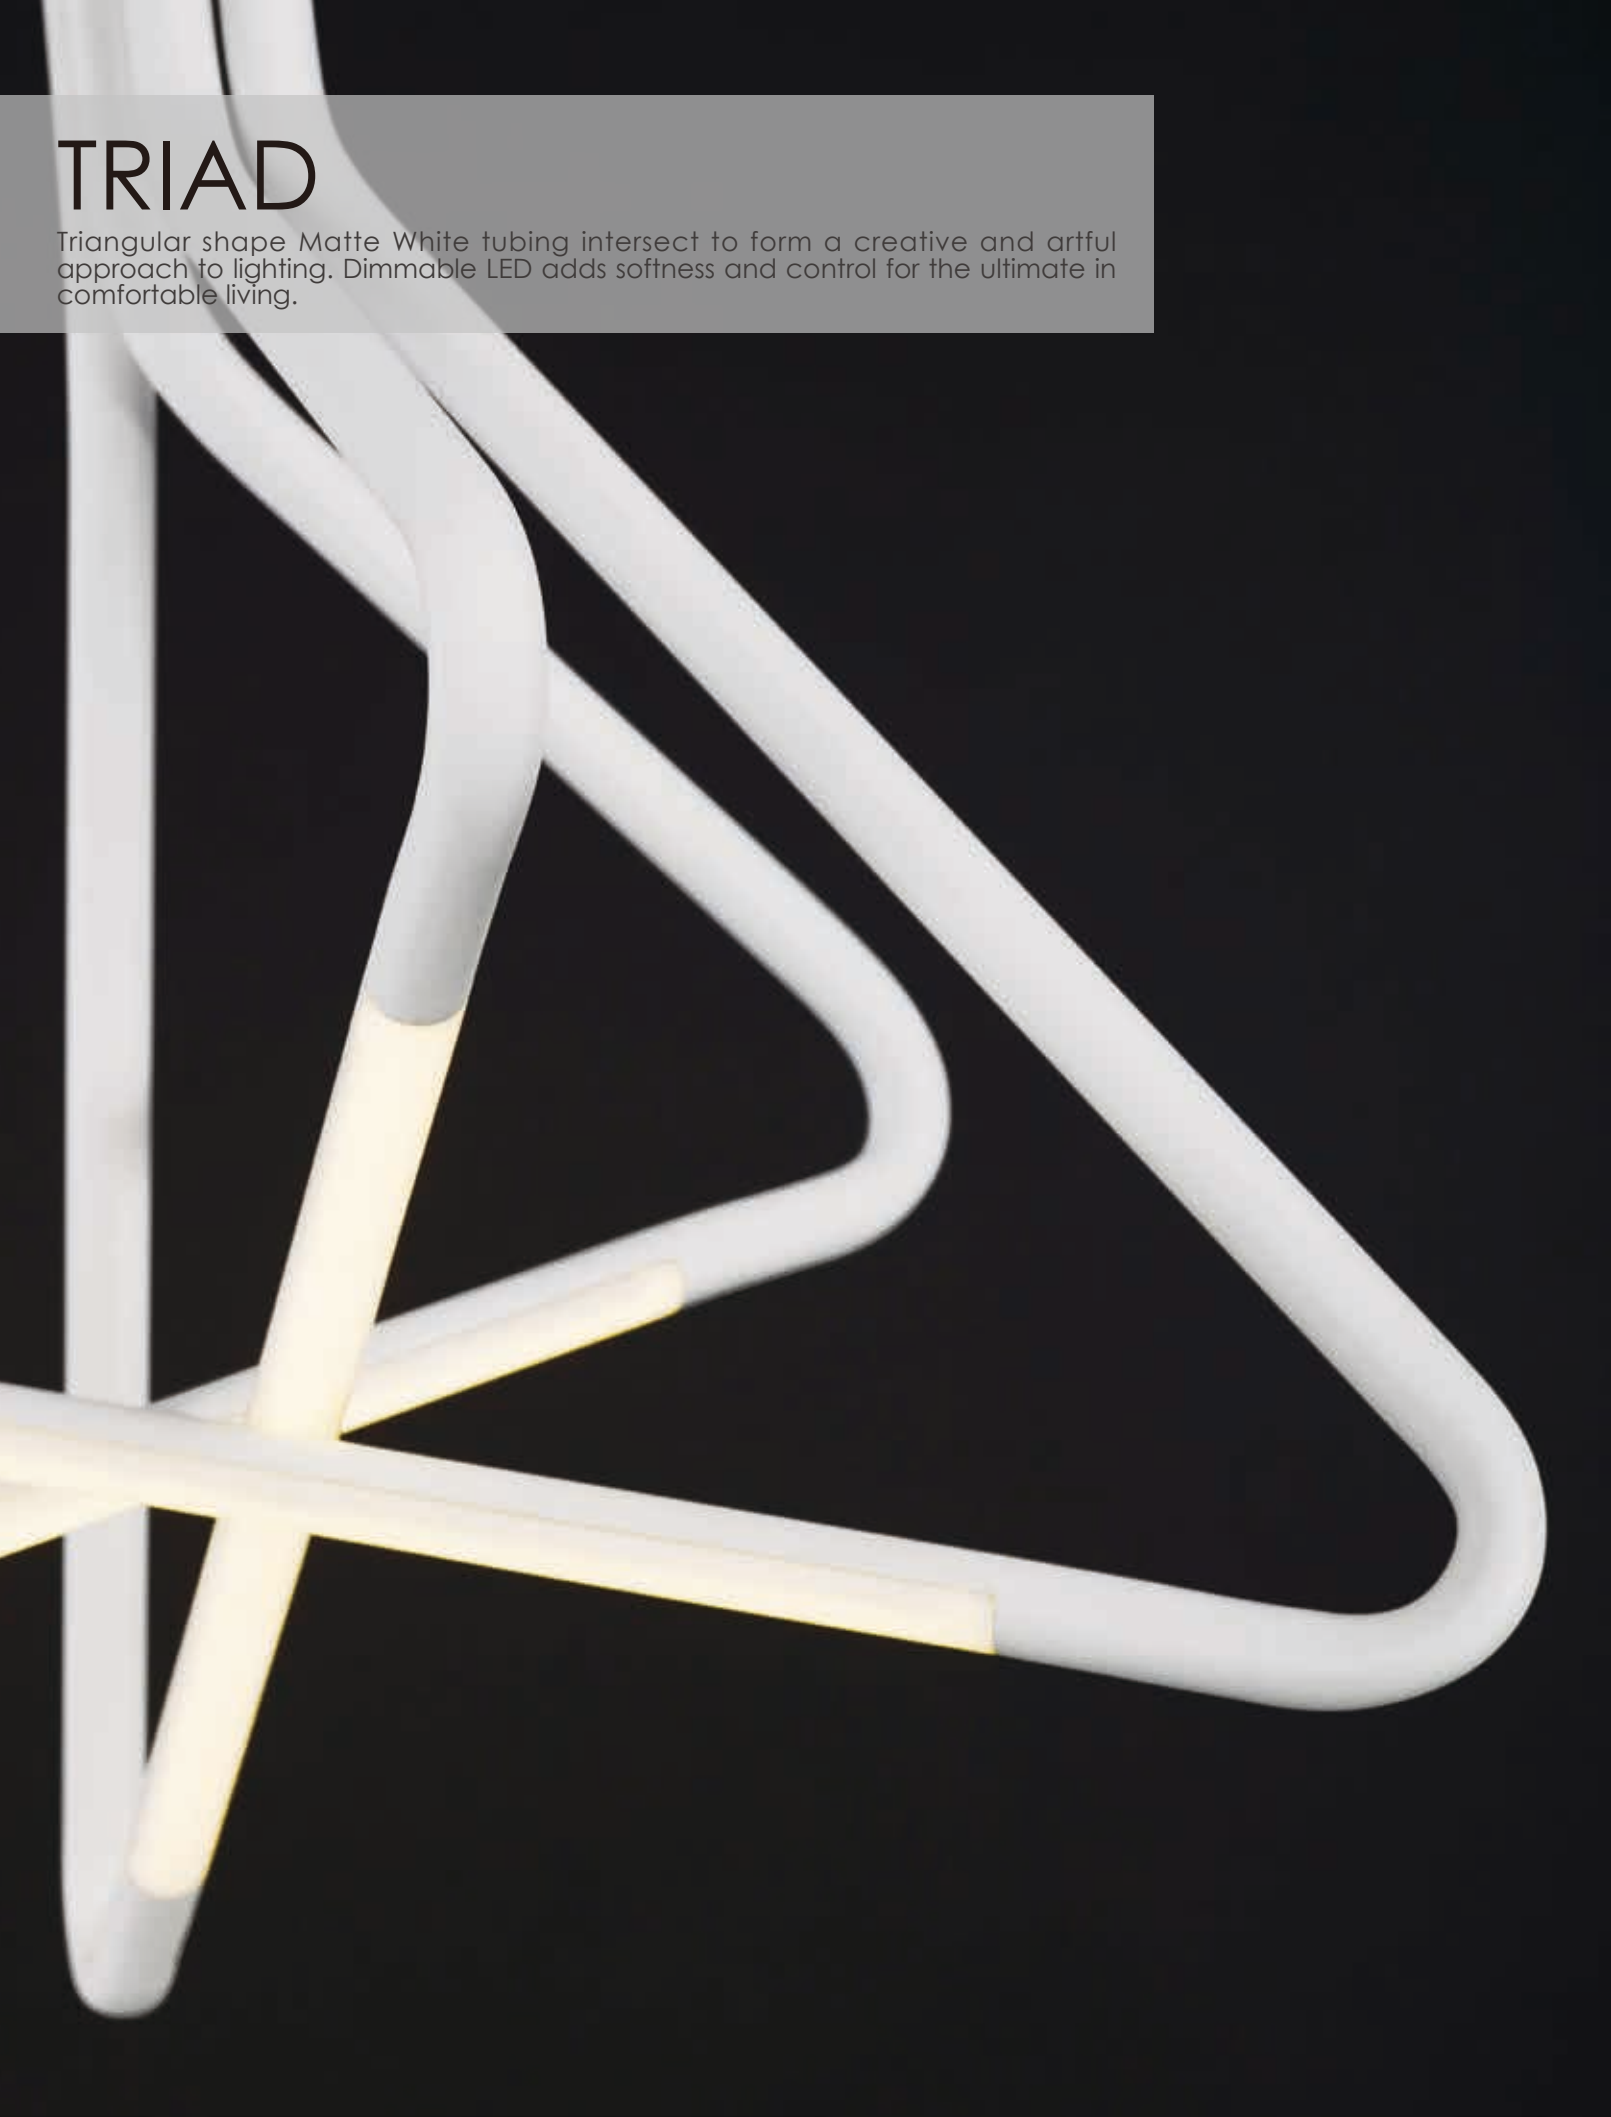

TRIAD

Triangular shape Matte White tubing intersect to form a creative and artful approach to lighting. Dimmable LED adds softness and control for the ultimate in comfortable living.