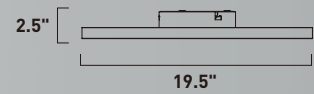

E22448-11MS
Pendant

E