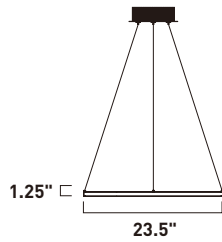

HOOPS

- Polished Chrome “hoops” adjustable to your preference
- LEDs mounted inward to provide indirect light
- 3000K Color Temperature
- CRI 80+
- Dimmable with Triac dimmers

E22713-PC
Pendant

A

	ITEM #	FINISH	LAMPING	DIMENSION	CRI	LUMENS	Additional Information
A	E22713	PC	13.3W PCB LED 3000K (Integrated)	23.5"W x 1.25"H x 125"OAH	80+	932	

Finish: Polished Chrome (PC)