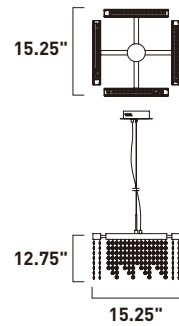

Finish: Smoky crystal (138) Polished Chrome (PC)

**E23091-138PC**  
Wall Mount

**C**

**E23094-138PC**  
Pendant

**B**

	ITEM #	FINISH	LAMPING	DIMENSION	HCO	CRI	LUMENS	Additional Information
<b>B</b>	E23094	138PC	20W LED 3000K (Integrated)	15.25"L x 15.25"W x 12.75"H x 123"OAH		80+	1400	  
<b>C</b>	E23091	138PC	10W LED 3000K (Integrated)	10.75"W x 8.75"H x 4"Ext.	2.25"	80+	700	  