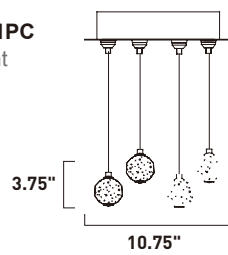

HARMONY

- Various size, weighted glass globes
- Replaceable, G4 LED Lamps
- Adjustable **RAPIDJACK** connectors allowing for various combinations
- Dimmable with Triac dimmers

A

B

C

ITEM #	FINISH	LAMPING	DIMENSION	LUMENS	Additional Information
A	E24502	91PC 3 x 1.5W LED (Incl.)	11.75"W x 3.75"H x 134"OAH	315	RAPIDJACK
B	E24503	91PC 4 x 1.5W LED (Incl.)	10.75"W x 3.75"H x 134"OAH	420	RAPIDJACK
C	E24506	91PC 9 x 1.5W LED (Incl.)	12.75"W x 3.75"H x 126"OAH	945	Glass: 2"W x 1.8"H (3pcs), 2.36"W x 2.25"H (3pcs), 3.15"W x 3.1"H (3pcs) RAPIDJACK

Finish: Bubble glass (91) Polished Chrome (PC)