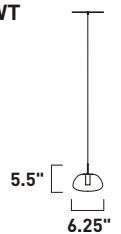

ITEM #	FINISH	LAMPING	DIMENSION	CRI	LUMENS	Additional Information
B	E21121	11WT	4.8W PCB LED 3000K (Integrated)	6.25"W x 7.5"H x 130"OAH	80+	336	(120°)
C	E21120	11WT	4.8W PCB LED 3000K (Integrated)	6.25"W x 6"H x 128"OAH	80+	336	(120°)
D	E21122	11WT	4.8W PCB LED 3000K (Integrated)	6.25"W x 5.5"H x 127.5"OAH	80+	336	(120°)

Finish: Matte White glass (11) White (WT)