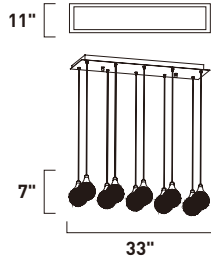

BRILLIANT

- Crystal Included
- 2900K Color Temperature
- Standard Dimmable

E24028-20PC

Pendant

A