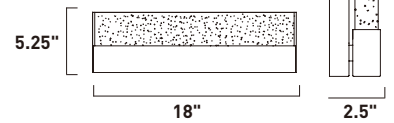

E22756-89PC
Bath Vanity

F