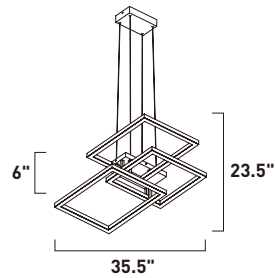

# TRAVERSE

- All are integrated LED
- Dimmable with Triac Dimmer
- 3000K Color Temperature
- CRI 80

**E21515-CHP**  
Pendant  
**A**

ITEM #	FINISH	LAMPING	DIMENSION	HCO	CRI	LUMENS	Additional Information
<b>A</b> E21515	CHP	86W LED 3000K (Integrated)	35.5"W x 6"H x 127.75"OAH		80	6020	