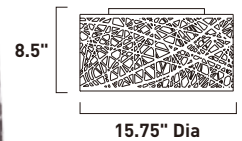

E21300-10BZ, -10PC
E21300-10BZ/BUI, -10PC/BUI (with LED Bulbs)
Flush Mount

D

ITEM #	FINISH	LAMPING	DIMENSION	LUMENS	Additional Information
A	E21309 | 10BZ, 10PC	7 x 40W G9 Xenon (Incl.)	15.75"W x 10"H x 130"OAH	2800	⤵
B	E21306 | 10BZ, 10PC	1 x 40W G9 Xenon (Incl.)	7.75"W x 5.75"H x 130"OAH	400	⤵ (120°)
C	E21301 | 10BZ, 10PC	9 x 40W G9 Xenon (Incl.)	23.5"W x 8.75"H	3600	
D	E21300 | 10BZ, 10PC	7 x 40W G9 Xenon (Incl.)	15.75"W x 8.5"H	2800	

Finish options: Bronze (BZ) Polished Chrome (PC)