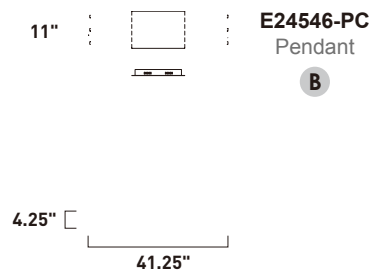

# WAKE

- Waves of Polished Chrome mirror
- Strips of LEDs evenly illuminate
- 3000K Color Temperature
- CRI 80
- Dimmable with Triac dimmers

	ITEM #	FINISH	LAMPING	DIMENSION	CRI	LUMENS	Additional Information
<b>A</b>	E24541	PC	43.2W PCB LED 3000K (Integrated)	47.25"L x 14.25"W x 7"H	80	3024	
<b>B</b>	E24546	PC	37.8W PCB LED 3000K (Integrated)	41.25"L x 11"W x 4.25"H x 126.5"OAH	80	2646	