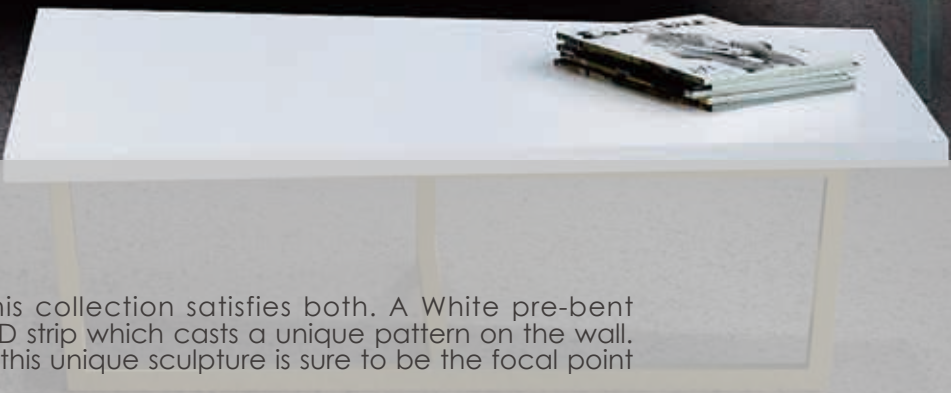

# SERPENT

Wall lighting or wall décor? This collection satisfies both. A White pre-bent aluminum channel encases a LED strip which casts a unique pattern on the wall. Both functional and decorative, this unique sculpture is sure to be the focal point of the room.