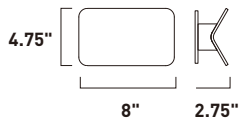

E41308-BZ, -SA
Wall Mount

D