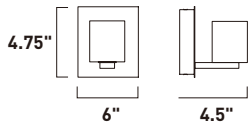

E32031-18PC
Wall Mount

C