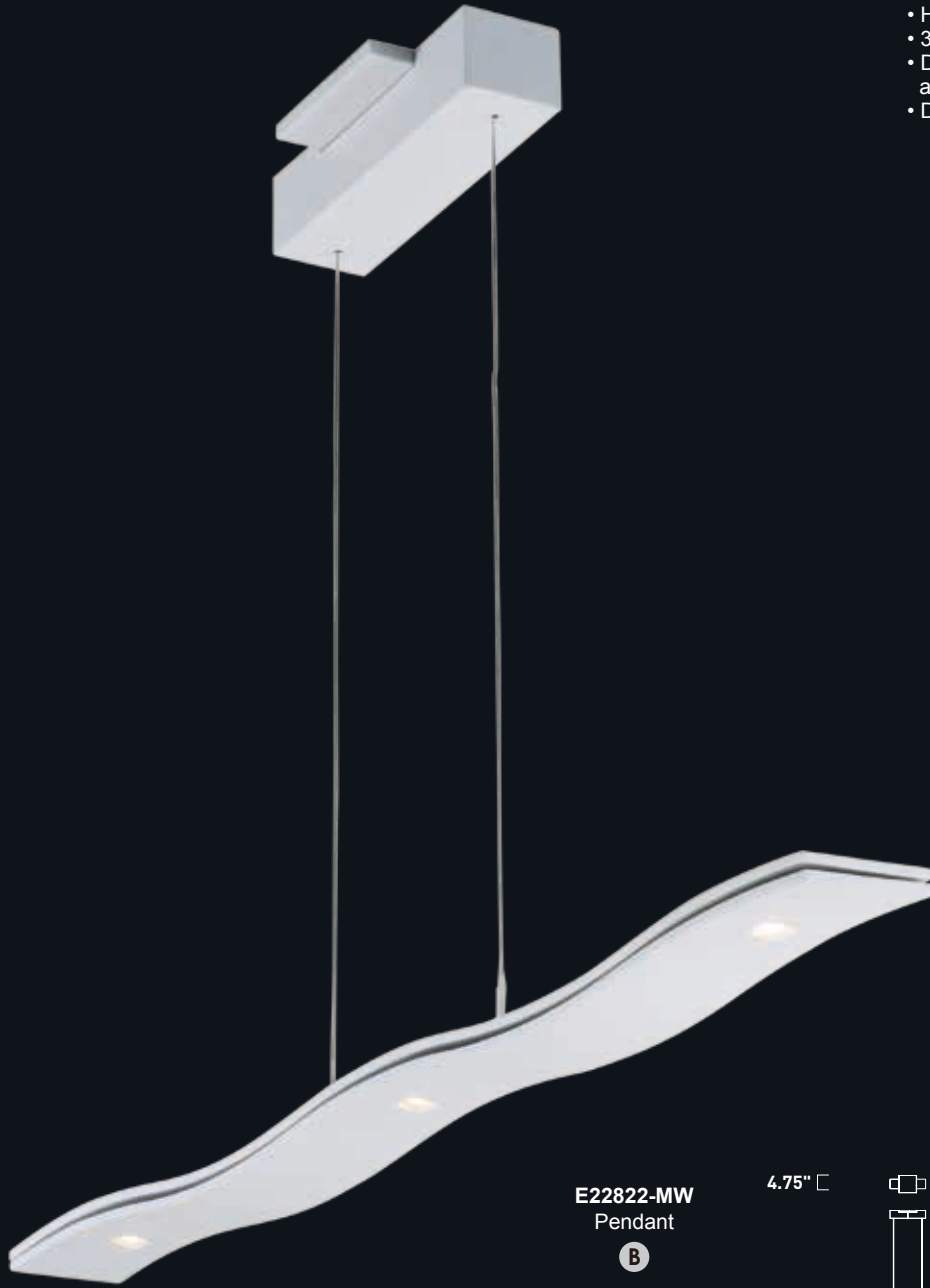

E22822-MW
Pendant

ROLLER

- Gentle waves of aluminum in Matte White finish
- High-powered integrated LED modules
- 3000K Color Temperature
- Designed to give ample down light and ambient up light
- Dimmable with Triac dimmers