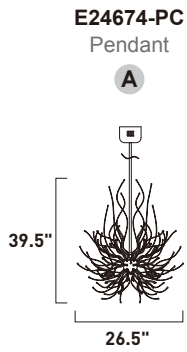

ORION

- Lamps Included
- Energy Efficient
- 3000K Color Temperature
- CRI 80+
- Dimmable with Electronic Low Voltage (ELV) dimmer

ITEM #	FINISH	LAMPING	DIMENSION	CRI	LUMENS	Additional Information	
A	E24674	PC	46.8W LED G4 3000K (Incl.)	26.5"W x 39.5"H x 85"OAH	80+	4290	Includes One 6" Stem (ESTR06206PC-DZ) Includes Three 12" Stems (ESTR06212PC-DZ)

Finish: Polished Chrome (PC)