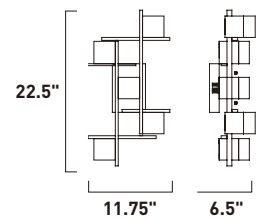

Finish: Clear Acrylic (75) Polished Chrome (PC)

**E31200-75PC**  
Flush Mount

**C**

**E31201-75PC**  
Flush/Wall Mount

**D**

	ITEM #	FINISH	LAMPING	DIMENSION	HCO LUMENS	Additional Information
<b>C</b>	E31200	75PC	9 x 2.4W PCB LED 3000K (Integrated)	26"W x 10"H	1512	LED
<b>D</b>	E31201	75PC	5 x 2.4W PCB LED 3000K (Integrated)	11.75"W x 22.5"H x 6.5"Ext.	11.2" 840	Adjustable for Ceiling or Wall Mount  LED