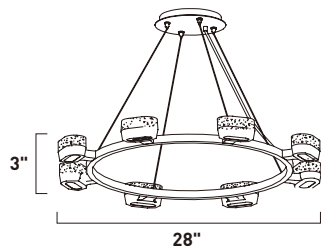

E22898-89PC
Pendant

A

VOLT

This contemporary design feature oval shaped die cast cups finished in Polished Chrome which supports matching shape bubble glass shades. Each cup has dual LED modules which both light the glass shade above and provide down light below.