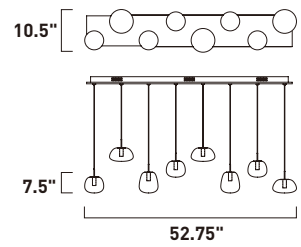

ITEM #	FINISH	LAMPING	DIMENSION	CRI	LUMENS	Additional Information
B E21125	11WT	38.4W PCB LED 3000K (Integrated)	52.75"L x 10.5"W x 7.5"H x 130"OAH	80+	2688	

Finish: Matte White glass (11) White (WT)