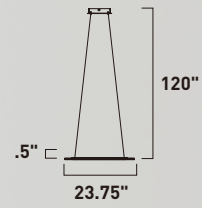

E22654-11MS
Pendant

C