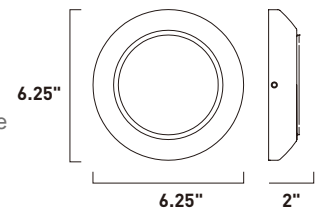

E41375-SA, BZ
Outdoor Wall Sconce

	ITEM #	FINISH	LAMPING	DIMENSION	LUMENS			Additional Information	
					HCO	CRI	INIT. DEL.		
A	E41374	SA, BZ	4W LED 3000K (Integrated)	4.75"W x 4.75"H x 2.5"Ext.	2.25"	90	280	220	
B	E41375	SA, BZ	4W LED 3000K (Integrated)	6.25"W x 6.25"H x 2"Ext.	3.25"	90	280	220	

Finish options: Satin Aluminum (SA) Bronze (BZ)