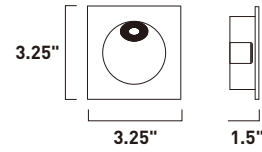

SA Satin Aluminum