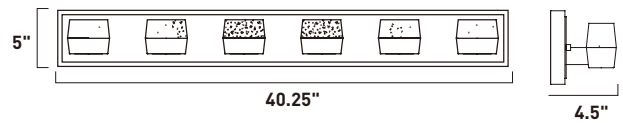

ITEM #	FINISH	LAMPING	DIMENSION	HCO	LUMENS	Additional Information
D	E22894	89PC	8 x 3W LED 3000K (Integrated)	27"W x 5"H x 4.5"Ext.	1.8"	1680	
E	E22896	89PC	12 x 3W LED 3000K (Integrated)	40.25"W x 5"H x 4.5"Ext.	1.8"	2520	

Finish: Etched/Bubble glass (89) Polished Chrome (PC)