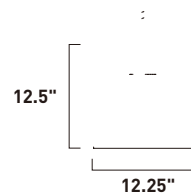

Finish: Clear Acrylic (75) Polished Chrome (PC)

**E24562-75PC**  
Pendant  
**B**

**E24564-75PC**  
Pendant  
**C**

	ITEM #	FINISH	LAMPING	DIMENSION	CRI	LUMENS	Additional Information
<b>B</b>	E24562	75PC	8W PCB LED 3000K (Integrated)	8"W x 8.75"H x 128.75"OAH	80+	560	
<b>C</b>	E24564	75PC	10W PCB LED 3000K (Integrated)	12.25"W x 12.5"H x 132.75"OAH	80+	700	