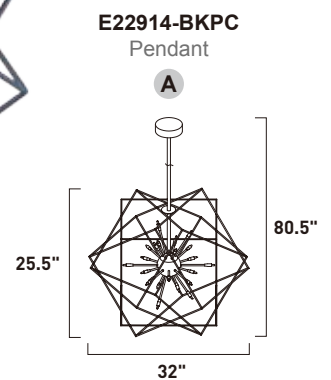

RUBIC

- Geometric wire frames in Black finish
- Sputnik cluster finished in Polished Chrome
- LED G4 bulbs included
- 3000K Color Temperature
- CRI 80
- Dimmable with Electronic Low Voltage dimmers

ITEM #	FINISH	LAMPING	DIMENSION	LUMENS		Additional Information
				CRI	INIT. DEL.	
A E22914	BKPC	24 x 1.2W LED G4 3000K (Incl.)	32"W x 25.5"H x 80.5"OAH	80	2640 2400	Includes One 6" Stem (ESTR06206BK-DZ) Includes Three 12" Stems (ESTR06212BK-DZ)

Finish: Black/Polished Chrome (BKPC)