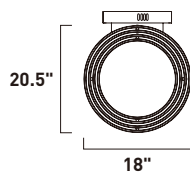

E24582-MW
Pendant

C