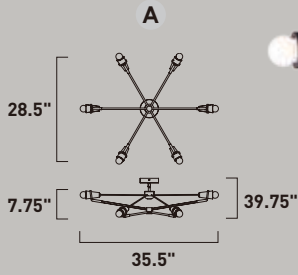

BOUNCE

- Carefully balanced wire suspension
- Two tone Black and Polished Chrome finish
- 3000K Color Temperature
- CRI 90
- Dimmable with Triac dimmers

E23100-BKPC
Pendant