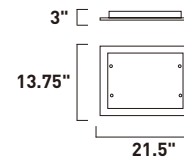

E22121-24AL
Flush Mount

	ITEM #	FINISH	LAMPING	DIMENSION	LUMENS	Additional Information
A	E22120	24AL	4 x 36W 2G11 Twin T5 CFL 2700K (Incl.)	21.5"L x 21.5"W x 3"H	11600	
B	E22122	24AL	2 x 18W 2G11 Twin T5 CFL 2700K (Incl.)	13.5"L x 13.5"W x 3"H	2500	
C	E22121	24AL	2 x 36W 2G11 Twin T5 CFL 2700K (Incl.)	21.5"L x 13.75"W x 3"H	5800	

Finish: Clear glass (24) Brushed Aluminum (AL)