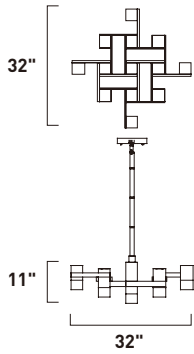

NOVA

- 3000K Color Temperature
- Polished Chrome blocks with Clear Acrylic bottom
- Dimmable with Triac dimmers

E31207-75PC
Pendant
A