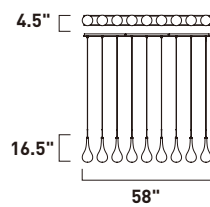

LARMES LED

- Lamps Included
- Energy Efficient
- 3000K Color Temperature
- Dimmable with Triac dimmers

	ITEM #	FINISH	LAMPING	DIMENSION	LUMENS	Additional Information
A	E23121	18PC	1 x 1.5W LED G4 3000K (Incl.)	6"W x 16.5"H x 124"OAH	105	
B	E23129	18PC	9 x 1.5W LED G4 3000K (Incl.)	58"L x 4.5"W x 16.5"H x 124"OAH	945	
C	E20515	18PC	9 x 1.5W LED G4 3000K (Incl.)	22"W x 16.5"H x 124"OAH	945	

Finish: Clear glass (18) Polished Chrome (PC)