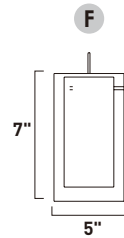

EP96080-24,25
Pendant

EP96038-10SN
Pendant

GLACE

EP96070-10PC
Pendant

E

EP96077-20PC
Pendant

G

	ITEM #	FINISH	LAMPING	DIMENSION	LUMENS	Additional Information
D	EP96080	24, 25	1 x 20W G4 (Incl.)	4"W x 4"H	320	Includes a RapidJack fitting Two glass options
E	EP96070	10PC	1 x 50W GY6.35 T4 (Incl.)	7"W x 4"H	750	Includes a RapidJack fitting
F	EP96038	10SN	1 x 50W GY6.35 T4 (Incl.)	5"W x 7"H	750	Includes a RapidJack fitting
G	EP96077	20PC	1 x 20W G4 (Incl.)	5"W x 5"H	320	Includes a RapidJack fitting

Finish: Clear (24) or Amber (25) with Satin Nickel (SN)
Steel Web shade (10) with Polished Chrome (PC)
Clear/White glass (10) with Satin Nickel (SN)
Clear Crystal (20) with Polished Chrome (PC)