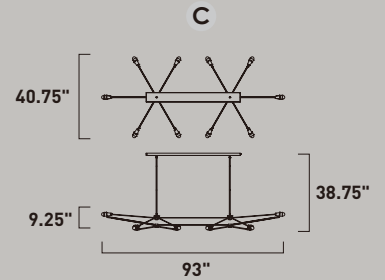

**E23105-BKPC**  
Pendant

ITEM #	FINISH	LAMPING	DIMENSION	LUMENS		Additional Information
				CRI	INIT. DEL.	
<b>A</b>	E23100	BKPC 6 x 8W COB LED 3000K (Integrated)	35.5"L x 28.5"W x 7.75"H x 39.75"OAH	90	3360	3000 Includes One 6" Stem (ESTR05006BK-SG) Includes Two 12" Stems (ESTR05012BK-SG)    
<b>B</b>	E23103	BKPC 6 x 8W COB LED 3000K (Integrated)	55.25"L x 40.75"W x 9.25"H x 40.5"OAH	90	3360	3000 Includes One 6" Stem (ESTR05006BK-SG) Includes Two 12" Stems (ESTR05012BK-SG)    
<b>C</b>	E23105	BKPC 10 x 8W COB LED 3000K (Integrated)	93"L x 40.75"W x 9.25"H x 38.75"OAH	90	5600	5000 Includes Two 6" Stems (ESTR05006BK-SG) Includes Four 12" Stems (ESTR05012BK-SG)    