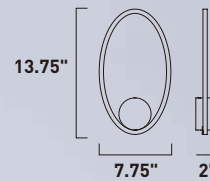

ITEM #	FINISH	LAMPING	DIMENSION	HCO	LUMENS		Additional Information	
						INIT.	DEL.		
A	E21428	MW	53W LED 3000K (Integrated)	15"W x 55.75"H		80	3710	2690	LED
B	E21420	MW	11W LED 3000K (Integrated)	7.75"W x 13.75"H x 2"Ext.	11.25"	80	770	510	LED

Finish: Matte White (MW)