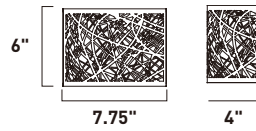

E21315-10BZ, -10PC
E21315-10BZ/BUI, -10PC/BUI (with LED Bulbs)
Wall Mount

F