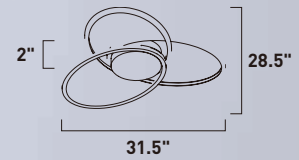

ITEM #	FINISH	LAMPING	DIMENSION	LUMENS			Additional Information		
				HCO	CRI	INIT. DEL.			
C	E21422	MW	48W LED 3000K (Integrated)	21.5"W x 19.5"H x 2"Ext.	9.75"	80	3360	1710	LED
D	E21423	MW	68W LED 3000K (Integrated)	31.5"L x 28.5"W x 2"H		80	4760	2670	LED

Finish: Matte White (MW)