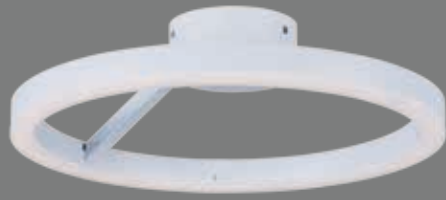

• Wall Mount Option

E22840-MW
Flush/Wall Mount

C