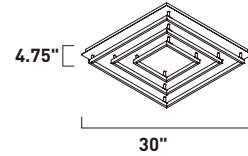

B

• Lights on

ITEM #	FINISH	LAMPING	DIMENSION	CRI	LUMENS	Additional Information
B E22408	BZ	100W LED 3000K (Integrated)	30"W x 4.75"H	80+	6500	①

Finish: Bronze (BZ)