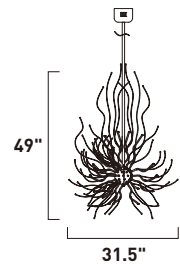

# ORION

- Lamps Included
- Energy Efficient
- 3000K Color Temperature
- CRI 80+
- Dimmable with Electronic Low Voltage (ELV) dimmer

**E24676-PC**  
Pendant

**A**

ITEM #	FINISH	LAMPING	DIMENSION	CRI	LUMENS	Additional Information
<b>A</b> E24676	PC	58.8W LED G4 3000K (Incl.)	31.5"W x 49"H x 94"OAH	80+	5390	Includes One 6" Stem (ESTR06206PC-DZ) Includes Three 12" Stems (ESTR06212PC-DZ)