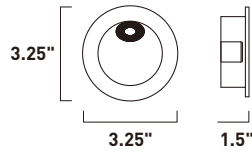

E42403-BZ, SA, WT
E41403-BZ, SA, WT
Outdoor Wall Sconce

B