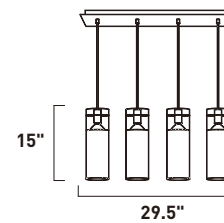

E22001-10
Pendant

	ITEM #	FINISH	LAMPING	DIMENSION	LUMENS	Additional Information
A	E22002	10	6 x 50W MB PAR20 (Not Incl.)	27.5"L x 12"W x 15"H x 136"OAH	3300	
B	E22001	10	4 x 50W MB PAR20 (Not Incl.)	29.5"L x 5.5"W x 15"H x 136"OAH	2200	

Finish: Clear/White glass (10) Polished Chrome (PC)