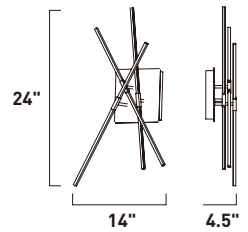

ITEM #	FINISH	LAMPING	DIMENSION	HCO	CRI	LUMENS	Additional Information
B	E20693	PC	34.2W LED 3000K (Integrated)	27"W x 16"H		80+	2394	LED
C	E20691	PC	17.1W LED 3000K (Integrated)	14"W x 24"H x 4.5"Ext.	13"	80+	1197	LED

Finish: Matte White (MW)