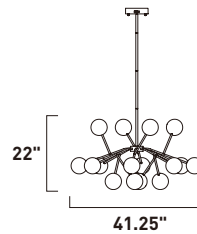

**E24284-24BZ, -24PC**  
Pendant

**A**

**E24286-24BZ, -24PC**  
Pendant

**B**

ITEM #	FINISH	LAMPING	DIMENSION	CRI	LUMENS	Additional Information
<b>A</b> E24284	24BZ, 24PC	28.8W LED 3000K (Integrated)	34.25"W x 17"H x 54"OAH	80+	2016	Includes One 6" Stem (ESTR06006BZ-AN, PC-AN) Includes Three 12" Stems (ESTR06012BZ-AN, PC-AN)   
<b>B</b> E24286	24BZ, 24PC	38.4W LED 3000K (Integrated)	41.25"W x 22"H x 57"OAH	80+	2688	Includes One 6" Stem (ESTR06006BZ-AN, PC-AN) Includes Three 12" Stems (ESTR06012BZ-AN, PC-AN)   