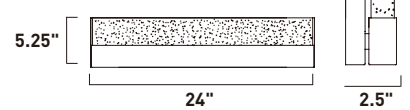

E22757-89PC
Bath Vanity

G