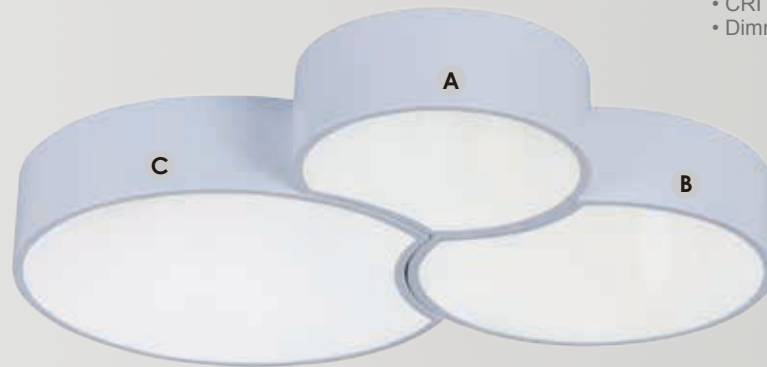

CELLS

- Customizable, modular ceiling fixtures are easily linked together
- Acrylic diffuser to soften light output
- Up to 10 Mods controlled by one J box
- 3000K Color Temperature
- CRI 80
- Dimmable with Triac dimmers