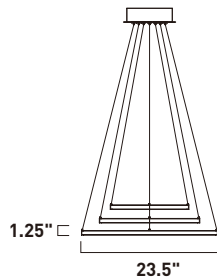

E22715-PC
Pendant

A

	ITEM #	FINISH	LAMPING	DIMENSION	CRI	LUMENS	Additional Information
A	E22715	PC	30.6W PCB LED 3000K (Integrated)	23.5"W x 1.25"H x 130"OAH	80+	2142	

Finish: Polished Chrome (PC)