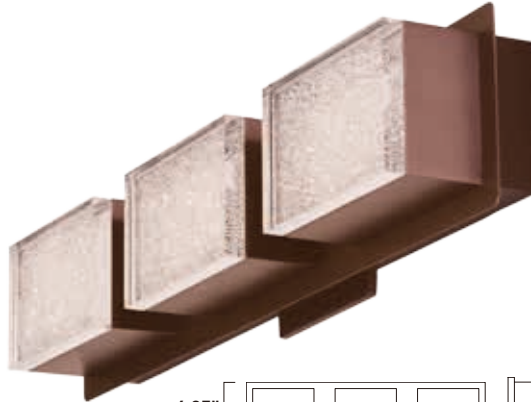

D

E

F

ITEM #	FINISH	LAMPING	DIMENSION	HCO	CRI	LUMENS	Additional Information
D	E24461 160COF, 160PC	7.2W LED 3000K (Integrated)	4.75"W x 7"H x 3.25"Ext.	3.5"	80+	504	
E	E24463 160COF, 160PC	21.6W LED 3000K (Integrated)	22.25"W x 4.25"H x 4.75"Ext.	2.25"	80+	1512	
F	E24464 160COF, 160PC	28.8W LED 3000K (Integrated)	30"W x 4.25"H x 4.75"Ext.	2.25"	80+	2016	

Finish options: Crystalline (160) Coffee (COF) Polished Chrome (PC)