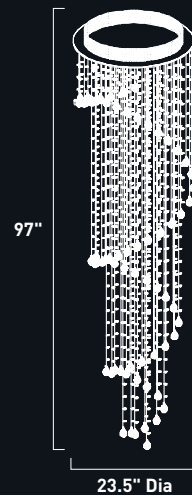

CASCADA

- Standard Dimmable
- 2900K Color Temperature

E20797-20
Flush Mount

A

	ITEM #	FINISH	LAMPING	DIMENSION	LUMENS	Additional Information
A	E20797	20	9 x 50W GU10 MR16 (Incl.)	23.5"W x 97"H	4500	

Finish: Egyptian Crystal (20) Polished Chrome (PC)