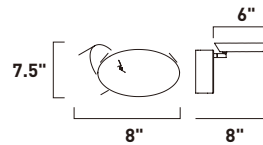

• With Swivel

	ITEM #	FINISH	LAMPING	DIMENSION	HCO	CRI	LUMENS	Additional Information
C	E20905	BK	58W LED 3000K (Integrated)	50"W x 2.25"H x 122.75"OAH		80+	4060	↻ LED ⓘ
D	E20903	BK	35W LED 3000K (Integrated)	30"W x 2.25"H x 123"OAH		80+	2450	↻ LED ⓘ
E	E20902	BK	7W LED 3000K (Integrated)	8"W x 7.5"H x 8"Ext.	6"	80+	490	↻ LED ⓘ

Finish: Black (BK)