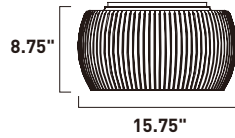

E21399-81PC
Flush Mount

C