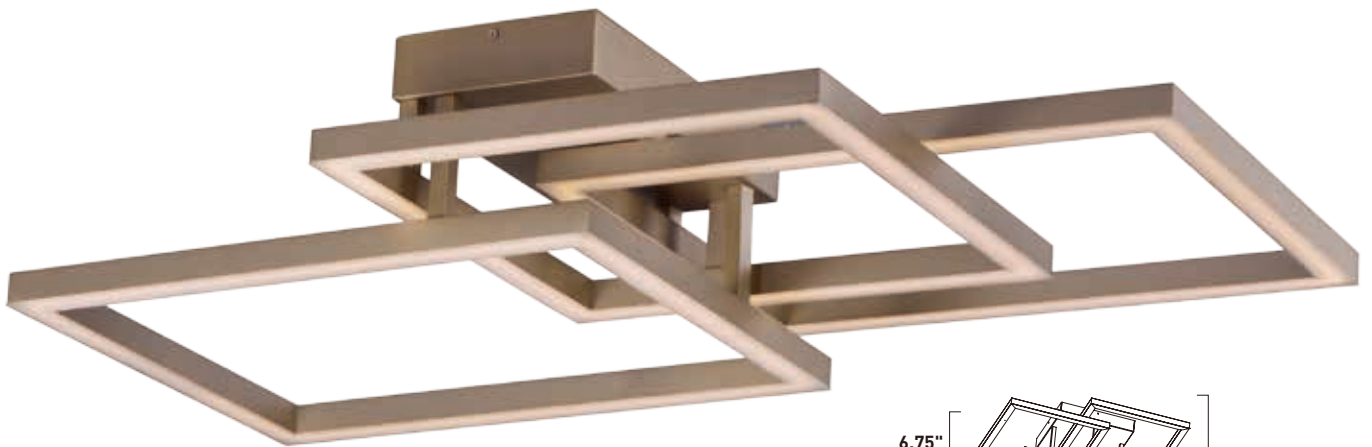

B

E21513-CHP
Flush Mount

C