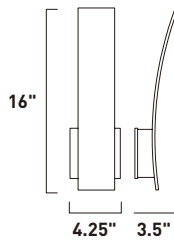

E41312-WT
Wall Mount

B