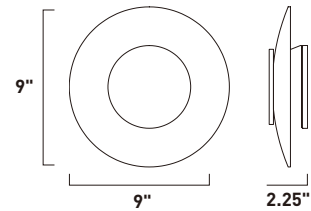

E41378-WT
Wall Sconce

B

	ITEM #	FINISH	LAMPING	DIMENSION	HCO	CRI	LUMENS		Additional Information
							INIT.	DEL.	
A	E41376	WT	4W LED 3000K (Integrated)	6"W x 6"H x 2"Ext.	3"	80	360	110	Direct, Indoor only
B	E41378	WT	5W LED 3000K (Integrated)	9"W x 9"H x 2.25"Ext.	4.5"	80	500	295	Direct, Indoor only

Finish: White (WT)