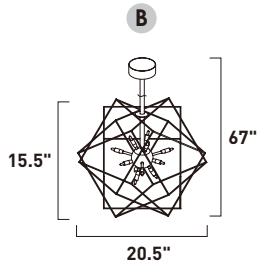

E22912-BKPC
Pendant