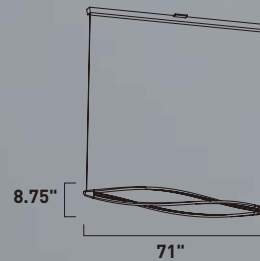

ITEM #	FINISH	LAMPING	DIMENSION	CRI	LUMENS	Additional Information
A	E41396	11MW	44W LED 3000K (Integrated)	71"W x 8.75"H x 129.75"OAH	80+	3080	

Finish: Matte White Acrylic (11) Matte White (MW)