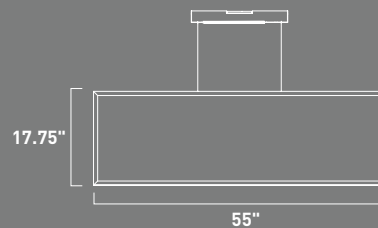

ITEM #	FINISH	LAMPING	DIMENSION	CRI	LUMENS	Additional Information
A	E22866	BZ, MW	51W LED 3000K (Integrated)	55"W x 17.75"H x 137.75"OAH	80+	3570	

Finish options: Bronze (BZ) Matte White (MW)