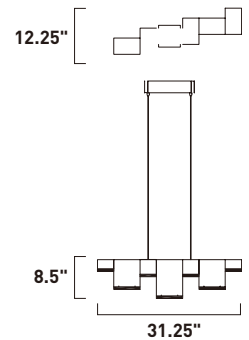

ITEM #	FINISH	LAMPING	DIMENSION	CRI	LUMENS	Additional Information
A	E24465	160COF, 160PC	36W LED 3000K (Integrated)	24.25"L x 8"W x 6.5"H x 130"OAH	80+	2520	
B	E24466	160COF, 160PC	50.4W LED 3000K (Integrated)	31.25"L x 12.25"W x 8.5"H x 132"OAH	80+	3528	

Finish options: Crystalline (160) Coffee (COF) Polished Chrome (PC)