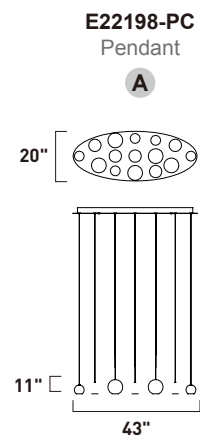

BOLLERO

Balls of mirror like Polished Chrome are suspended from adjustable cables, creating a lighting work of art. Each ball contains a high power LED, which through the optical lens, provides ample down lighting and is dimmable.

ITEM #	FINISH	LAMPING	DIMENSION	LUMENS	Additional Information
A E22198	PC	15 x 3W LED 3000K (Incl.)	43"L x 20"W x 11"H x 128"OAH	5400	Metal Shade: 3.1"W x 2.56"H (5pcs), 3.9"W x 3.7"H (5pcs), 4.7"W x 4.5"H (5pcs)

Finish: Polished Chrome (PC)