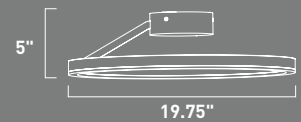

E22845-MW
Pendant