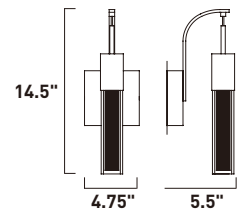

Finish options: Etched/Bubble glass (89) Bronze (BZ) Polished Chrome (PC)

**E22763-89BZ, -89PC**  
Pendant

**B**

**E22760-89BZ, -89PC**  
Wall Mount

**C**

	ITEM #	FINISH	LAMPING	DIMENSION	HCO	LUMENS	Additional Information
<b>B</b>	E22763	89BZ, 89PC	3 x 7.5W LED 3000K (Integrated)	19.5"L x 5"W x 12"H x 120"OAH		710	
<b>C</b>	E22760	89BZ, 89PC	1 x 7.5W LED 3000K (Integrated)	4.75"W x 14.5"H x 5.5"Ext.	7"	235	