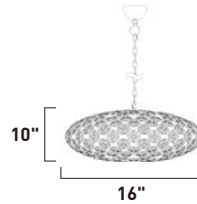

(Optional)
BUL-2.9W-G9-CL-120V
G9 LED Bulb
2.9W
Color Temperature: 2700K/3500K
Total Rated Lumens: 190/200
Life Rated: 25,000 Hours
CRI: 80+
Dimmable

D

E

F

G

	ITEM #	FINISH	LAMPING	DIMENSION	HCO	LUMENS	Additional Information
D	E24010	20PC	3 x 40W G9 Xenon (Incl.)	8"W x 6"H x 128"OAH		1200	72" of chain
E	E24011	20PC	6 x 40W G9 Xenon (Incl.)	16"W x 10"H x 130"OAH		2400	72" of chain
F	E24041	20PC	4 x 40W G9 Xenon (Incl.)	24"W x 4.75"H x 3.5"Ext.	2.25"	1600	
G	E24043	20PC	6 x 40W G9 Xenon (Incl.)	36"W x 4.75"H x 3.5"Ext.	2.25"	2400	

Finish: Crystal (20) Polished Chrome (PC)