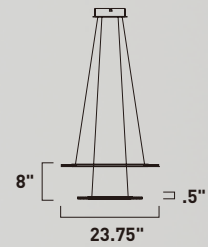

Finish: Matte White Acrylic (11) Matte Silver (MS)

• Additional design options

**E22655-11MS**  
Pendant

**B**

• Additional design options

**E22656-11MS**  
Pendant

**C**

	ITEM #	FINISH	LAMPING	DIMENSION	LUMENS			Additional Information
					CRI	INIT.	DEL.	
<b>B</b>	E22655	11MS	36W LED 3000K (Integrated)	23.75"W x 8"H x 183"OAH	80	2520	1950	
<b>C</b>	E22656	11MS	68W LED 3000K (Integrated)	31.5"W x 16.5"H x 183"OAH	80	4760	3540	