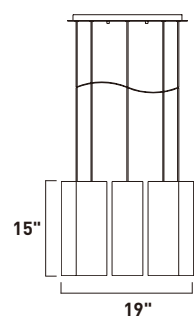

E22204-10
Pendant

B