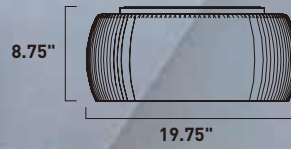

E21403-81PC
Flush Mount

A

SENSE II

The Sense II collection lends an air of cosmic mysticism with Mirror Chrome plate glass shades that are hand etched for added dimension. The sinuous curves hint at eccentric glamour and feature modern technology with its state-of-the-art Smith & Kole 12-volt transformer, among the best in the market. This sculptural fixture commands the center of attention, anchoring the look of a living space.