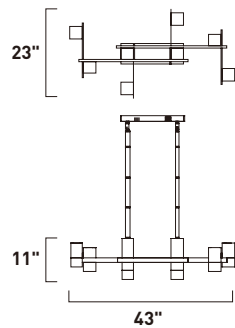

NOVA

- 3000K Color Temperature
- Polished Chrome blocks with Clear Acrylic bottom
- Dimmable with Triac dimmers

E31205-75PC
Pendant

A

	ITEM #	FINISH	LAMPING	DIMENSION	LUMENS	Additional Information
A	E31205	75PC	8 x 2.4W PCB LED 3000K (Integrated)	43"L x 23"W x 11"H x 58"OAH	1344	Includes Two 6" Stems (ESTR10006PC-DZ) Includes Six 12" Stems (ESTR10012PC-DZ)

Finish: Clear Acrylic (75) Polished Chrome (PC)