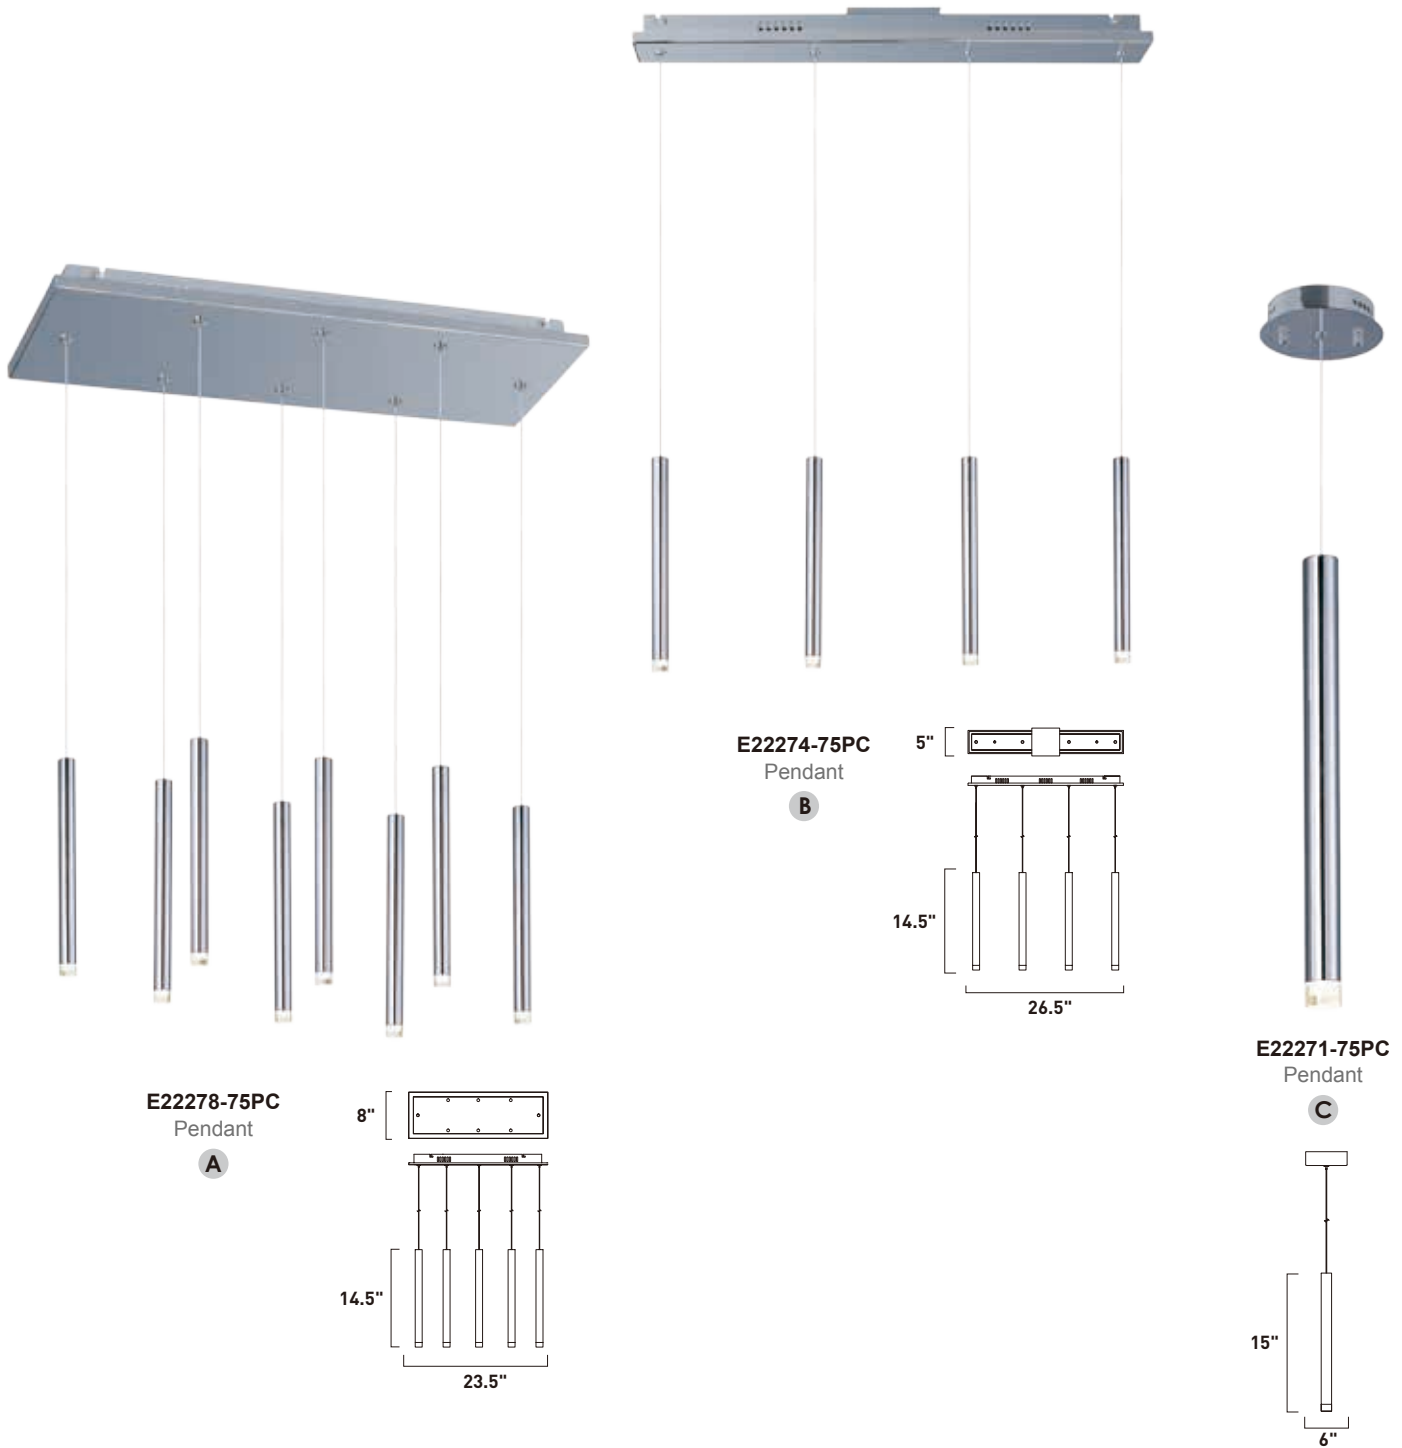

ITEM #	FINISH	LAMPING	DIMENSION	LUMENS	Additional Information
A	E22278	75PC	8 x 1W LED (Integrated)	23.5"L x 8"W x 14.5"H x 120"OAH	520	
B	E22274	75PC	4 x 1W LED (Integrated)	26.5"L x 5"W x 14.5"H x 120"OAH	260	
C	E22271	75PC	1 x 1W LED (Integrated)	6"W x 15"H x 136"OAH	65	

Finish: Clear Acrylic (75) Polished Chrome (PC)