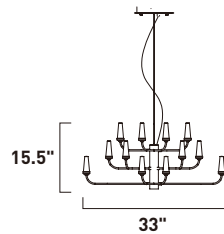

ITEM #	FINISH	LAMPING	DIMENSION	CRI	LUMENS	Additional Information
B	E24363	09BZ, 09PC	57.6W LED 3000K (Integrated)	33"W x 15.5"H x 138"OAH	80+	4032	

Finish Options: Frost White glass (09) Bronze (BZ) Polished Chrome (PC)