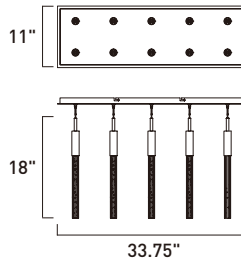

E32776-91BC, -118BRZ
Pendant

B