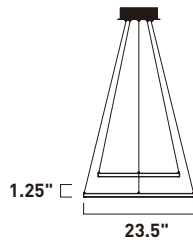

E22714-PC
Pendant
B