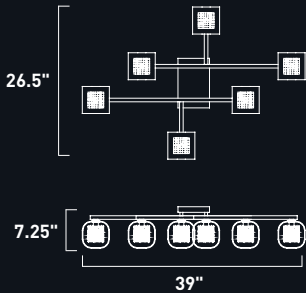

GEM

With the illusion of floating on air, the Gem Collection offers a touch of mystery to any room. Intertwined metal cubes are encased by clear crystal cubes, allowing xenon light to shine from within and bursting out through the embellished crystal. Inner metal cubes come in two options, Polished Chrome (PC) and Silver (SV).

- Standard Dimmable
- G9, Xenon lamps Included

A

B

	ITEM #	FINISH	LAMPING	DIMENSION	LUMENS	Additional Information
A	E22836	18SVPC, 18PCPC	6 x 40W G9 Xenon (Incl.)	39"W x 26.5"W x 7.25"H	2400	↻
B	E22838	18SVPC, 18PCPC	4 x 40W G9 Xenon (Incl.)	16.5"W x 16.5"W x 6.5"H	1600	↻

Finish options: Clear glass (18) Polished Chrome (PC) Silver (SV)