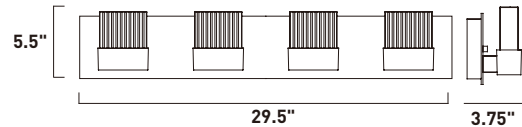

ITEM #	FINISH	LAMPING	DIMENSION	HCO	LUMENS	Additional Information	
A	E22751	89PC	2 x 3W LED (Integrated)	5"W x 5.5"H x 3.75"Ext.	2.5"	420	
B	E22752	89PC	4 x 3W LED (Integrated)	14.5"W x 5.5"H x 3.75"Ext.	2.5"	840	
C	E22753	89PC	6 x 3W LED (Integrated)	22"W x 5.5"H x 3.75"Ext.	2.5"	1260	
D	E22754	89PC	8 x 3W LED (Integrated)	29.5"W x 5.5"H x 3.75"Ext.	2.5"	1680	

Finish: Etched/Bubble glass (89) Polished Chrome (PC)