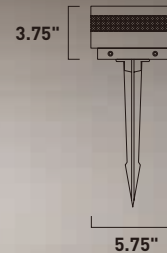

E41357-BK
Pathway Light

	ITEM #	FINISH	LAMPING	DIMENSION	CRI	LUMENS		Additional Information
						INIT.	DEL.	
A	E41358	BK	9W LED 3000K (Integrated)	5.75"W x 4"H	90	630	250	
B	E41357	BK	12W LED 3000K (Integrated)	5.75"W x 3.75"H	90	840	220	

Finish: Black (BK)