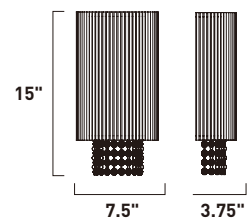

ITEM #	FINISH	LAMPING	DIMENSION	HCO	LUMENS	Additional Information
A	E23133	10PC	7 x 40W G9 Xenon (Incl.)	16.75"W x 9.5"H		2800	
B	E23132	10PC	10 x 40W G9 Xenon (Incl.)	22"W x 9"H		4000	
C	E23140	10PC	1 x 40W G9 Xenon (Incl.)	6"W x 11.75"H x 130"OAH		400	ⓘ (120°)
D	E23130	10PC	1 x 40W G9 Xenon (Incl.)	7.5"W x 8.25"H x 3.75"Ext.	3.25"	400	♿
E	E23131	10PC	2 x 40W G9 Xenon (Incl.)	7.5"W x 15"H x 3.75"Ext.	6"	800	♿

Finish: Clear/White (10) Polished Chrome (PC)