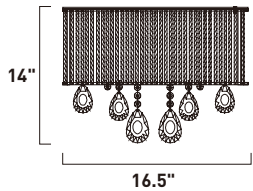

GALA

- Twisted glass rods shade
- Unique faceted dimple crystal
- G9, Xenon lamps included

(Optional)
BUL-2.9W-G9-CL-120V
G9 LED Bulb
2.9W
Color Temperature: 2700K/3500K
Total Rated Lumens: 190/200
Life Rated: 25,000 Hours
CRI: 80+
Dimmable

B

A

C

ITEM #	FINISH	LAMPING	DIMENSION	HCOS	LUMENS	Additional Information	
A	E22293	18PC	9 x 40W G9 Xenon (Incl.)	16.5"W x 14"H		4500	
B	E22290	18PC	2 x 40W G9 Xenon (Incl.)	7"W x 15.5"H x 3.5"Ext.	5.8"	1000	
C	E22291	18PC	3 x 25W G9 Xenon (Incl.)	6"W x 13.75"H x 98"OAH		720	⬆️ 120°

Finish: Crystal glass (18) Polished Chrome (PC)