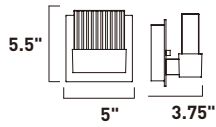

# FIZZ III

- See the full collection on page 213-218
- Dimmable with Triac dimmers

**E22751-89PC**  
Bath Vanity

**A**

**E22752-89PC**  
Bath Vanity

**B**

**E22753-89PC**  
Bath Vanity

**C**