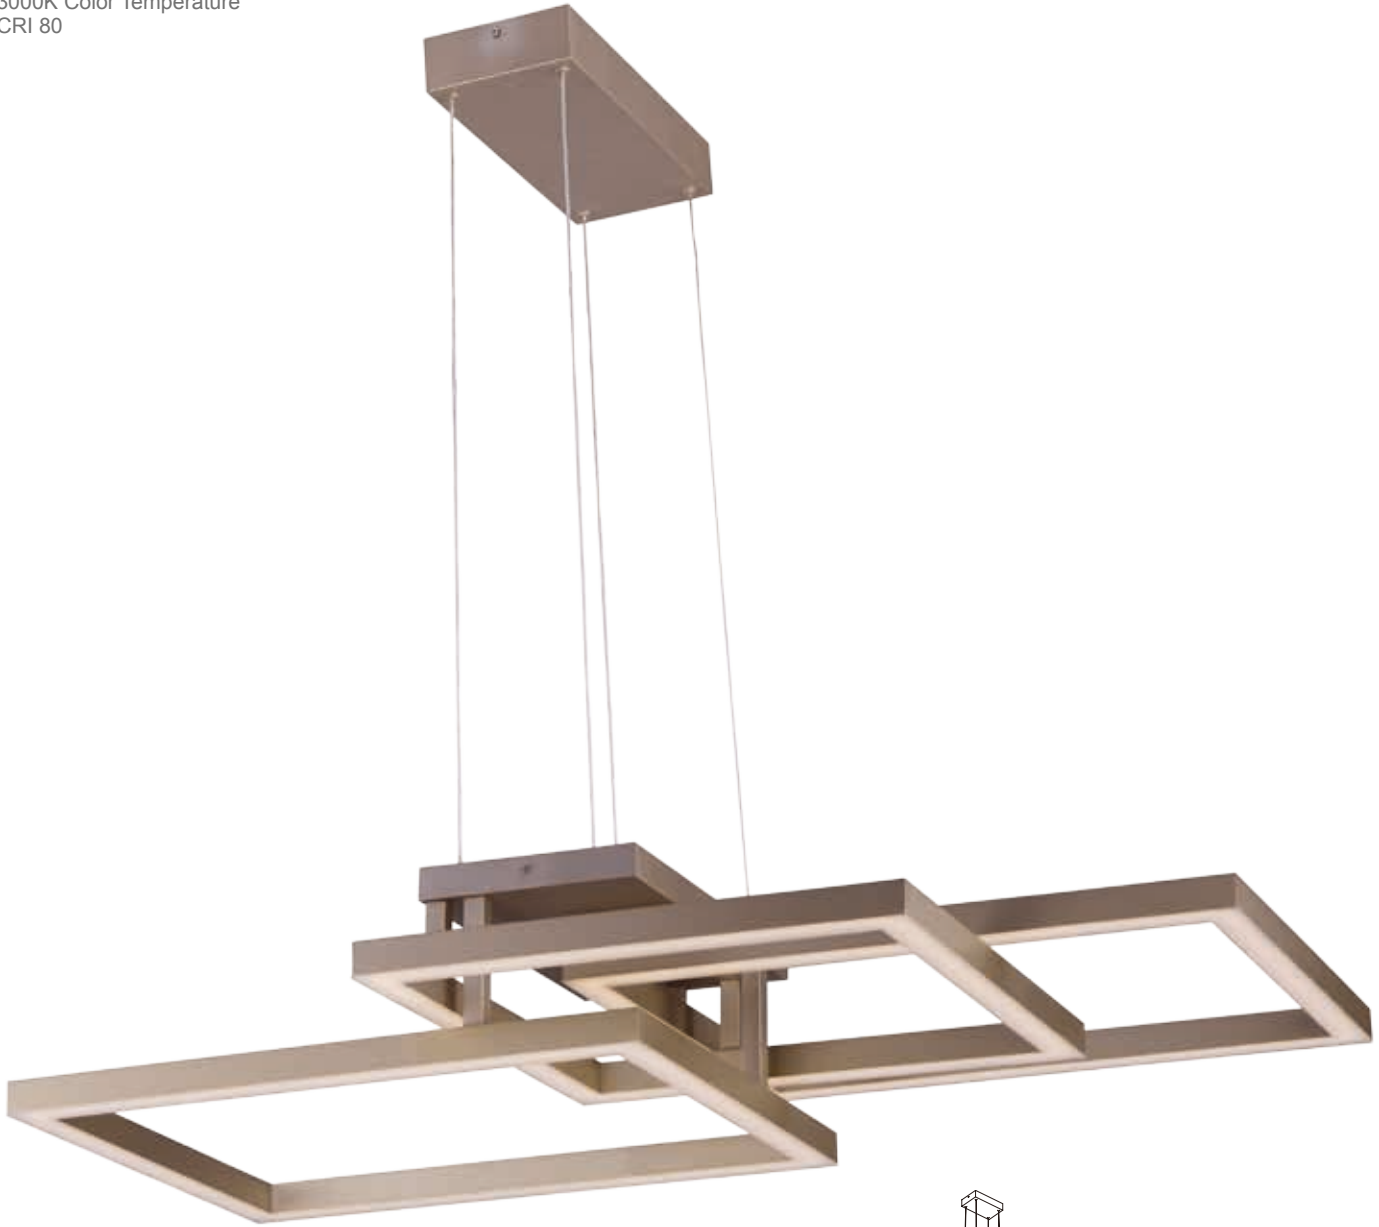

TRAVERSE

- All are integrated LED
- Dimmable with Triac Dimmer
- 3000K Color Temperature
- CRI 80

E21515-CHP
Pendant
A