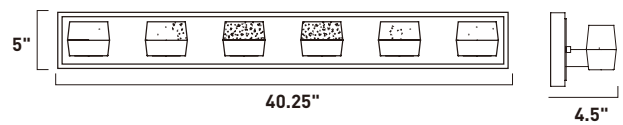

ITEM #	FINISH	LAMPING	DIMENSION	HCO	LUMENS	Additional Information
D	E22894	89PC	8 x 3W LED 3000K (Integrated)	27"W x 5"H x 4.5"Ext.	1.8"	1680	
E	E22896	89PC	12 x 3W LED 3000K (Integrated)	40.25"W x 5"H x 4.5"Ext.	1.8"	2520	

Finish: Etched/Bubble glass (89) Polished Chrome (PC)