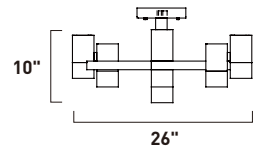

E31201-75PC
Flush/Wall Mount

D