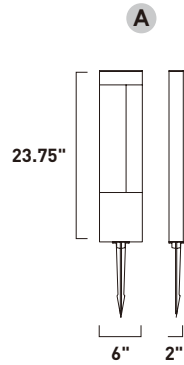

E41383-BZ, WT
Pathway Light