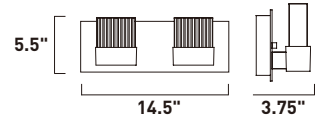

# FIZZ III

- See the full collection on page 213-218
- Dimmable with Triac dimmers

**E22751-89PC**  
Bath Vanity

**A**

**E22752-89PC**  
Bath Vanity

**B**

**E22753-89PC**  
Bath Vanity

**C**