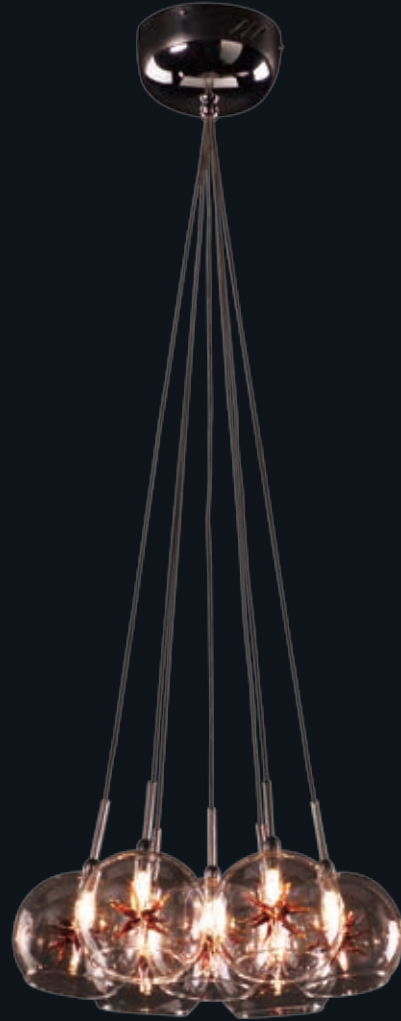

STARBURST

- Electronic Low Voltage Dimmer
- 2900K Color Temperature

A

B

	ITEM #	FINISH	LAMPING	DIMENSION	LUMENS	Additional Information
A	E20113	24, 25	19 x 10W G4 2900K (Incl.)	20"W x 6"H x 54"OAH	2280	
B	E20114	24, 25	7 x 20W G4 2900K (Incl.)	12"W x 6"H x 54"OAH	2240	

Finish options: Clear glass (24) Clear/Amber glass (25) Satin Nickel (SN)