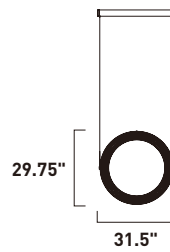

GYRO

- Rotatable bands finished in Matte White
- Strip of LED encased in frosted lens along edge
- 3000K Color Temperature, CRI 80+
- Dimmable with Triac dimmers

E24586-MW
Pendant
A

ITEM #	FINISH	LAMPING	DIMENSION	CRI	LUMENS	Additional Information
A E24586	MW	119.5W LED 3000K (Integrated)	31.5"W x 29.75"H x 153"OAH	80+	8366	

Finish: Matte White (MW)