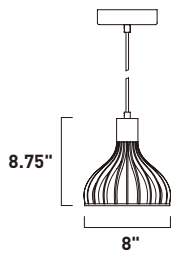

E24562-75PC
Pendant
B