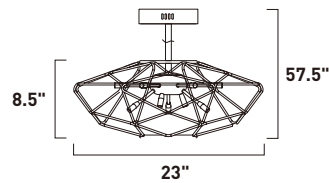

**A**

ITEM #	FINISH	LAMPING	DIMENSION	LUMENS		Additional Information	
				CRI INIT.	DEL.		
<b>A</b> E22918	BKPC	12 x 1.2W LED G4 3000K (Incl.)	23"W x 8.5"H x 57.5"OAH	80	1320	1200	Includes One 6" Stem (ESTR06206BK-DZ) Includes Three 12" Stems (ESTR06212BK-DZ)