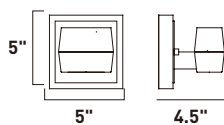

A

E22892-89PC
Bath Vanity