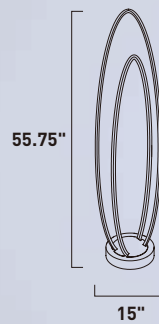

A

E21420-MW
Wall Sconce

B