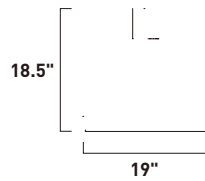

E24566-75PC
Pendant

	ITEM #	FINISH	LAMPING	DIMENSION	CRI	LUMENS	Additional Information
A	E24566	75PC	15W PCB LED 3000K (Integrated)	19"W x 18.5"H x 138.5"OAH	80+	1050	

Finish: Clear Acrylic (75) Polished Chrome (PC)