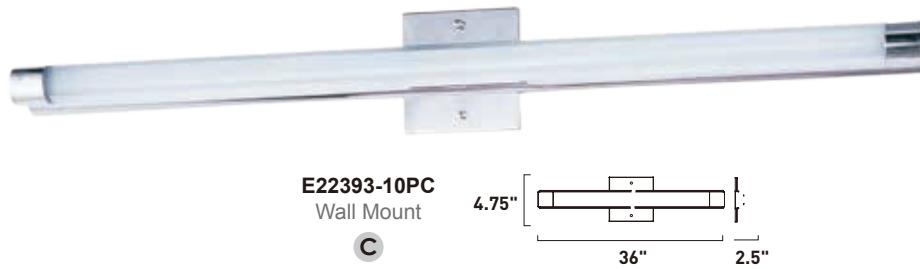

WAND LED

The minimalistic vanity design of Wand LED features Clear/White acrylic diffusers mounted on Polished Chrome frames. The dimmable, 40,000 rated life hours long-life 3000 K LEDs make this the choice for energy-saving applications and low-maintenance operation. Please note that E22391-10PC is not dimmable. All other items are dimmable.

- ADA Approved
- Suitable for Damp locations
- 3000K Color Temperature
- CRI 80
- Dimmable with Triac dimmers

	ITEM #	FINISH	LAMPING	DIMENSION	CRI	HCO	LUMENS	Additional Information
A	E22391	10PC	5W LED 3000K (Integrated)	14"W x 4.75"H x 2.5"Ext.	80	1"	435	Not dimmable
B	E22392	10PC	10W LED 3000K (Integrated)	24"W x 4.75"H x 2.5"Ext.	80	1"	880	Dimmable
C	E22393	10PC	15W LED 3000K (Integrated)	36"W x 4.75"H x 2.5"Ext.	80	1"	1251	Dimmable
D	E22394	10PC	20W LED 3000K (Integrated)	48"W x 4.75"H x 2.5"Ext.	80	1"	1740	Dimmable

Finish: Clear/White (10) Polished Chrome (PC)