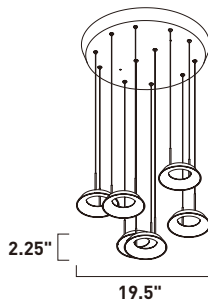

E20901-BK
Pendant

B