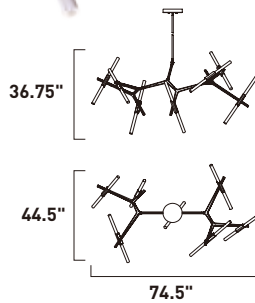

LIGHT SABER

- Adjustable arms create individually unique forms
- Large scale pieces finished in Gunmetal
- Laser cut pattern within aluminum diffusers to illuminate enclosed LED modules
- 3000K Color Temperature, CRI 80+
- Dimmable with Triac Dimmer

E41430-75GM
Wall Mount

B

A

	ITEM #	FINISH	LAMPING	DIMENSION	HCO	CRI	LUMENS	Additional Information
A	E41435	75GM	42W LED 3000K (Integrated)	74.5"L x 44.5"W x 36.75"H x 85"OAH		80+	2940	Includes Two 6" Stems (ESTR07506GM-SG) Includes Three 12" Stems (ESTR07512GM-SG)
B	E41430	75GM	6W LED 3000K (Integrated)	8.25"W x 26.75"H x 7.25"Ext.	12"	80+	420	

Finish: Clear Acrylic (75) Gunmetal (GM)