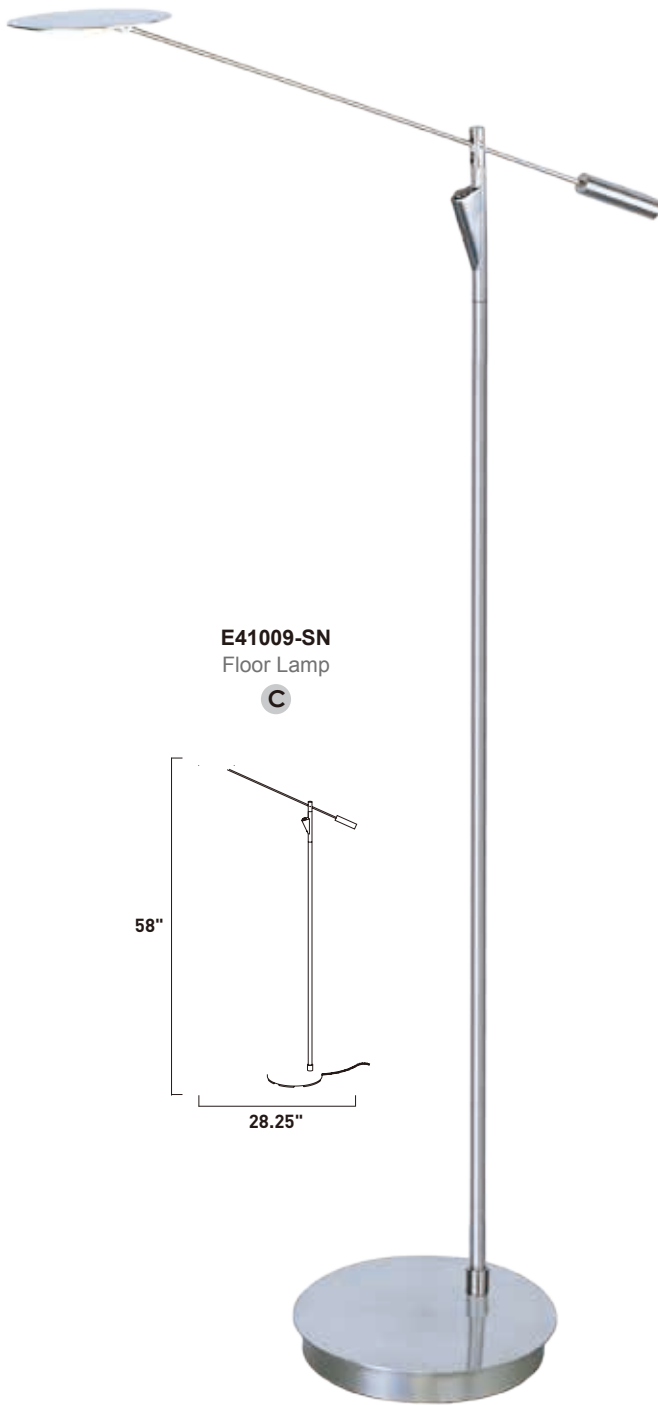

ECO-TASK

- 3300K Color Temperature
- Powerful 5 Watt LED
- Touch Dimmer with night light
- Adjustable height
- Swivels 350°
- Rotating heads

E41009-SN
Floor Lamp

C