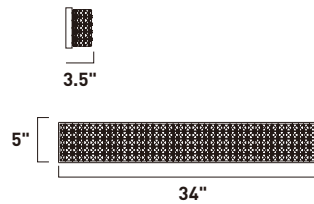

ITEM #	FINISH	LAMPING	DIMENSION	HCO	LUMENS	Additional Information
A	E24276	20PC	2 x 40W G9 Xenon (Incl.)	18"W x 5"H x 3.5"Ext.	1"	800	
B	E24277	20PC	3 x 40W G9 Xenon (Incl.)	26"W x 5"H x 3.5"Ext.	1"	1200	
C	E24278	20PC	4 x 40W G9 Xenon (Incl.)	34"W x 5"H x 3.5"Ext.	1"	1600	

Finish: Crystal (20) Polished Chrome (PC)