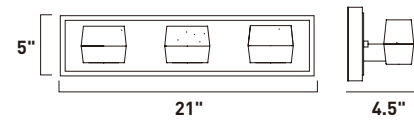

VOLT

- See the full collection on page 149-152
- Dimmable with Triac dimmers

E22891-89PC
Bath Vanity

A

E22892-89PC
Bath Vanity

B

E22893-89PC
Bath Vanity

C

	ITEM #	FINISH	LAMPING	DIMENSION	HCO	LUMENS	Additional Information
A	E22891	89PC	2 x 3W LED 3000K (Integrated)	5"W x 5"H x 4.5"Ext.	2.5"	420	
B	E22892	89PC	4 x 3W LED 3000K (Integrated)	14"W x 5"H x 4.5"Ext.	1.8"	840	
C	E22893	89PC	6 x 3W LED 3000K (Integrated)	21"W x 5"H x 4.5"Ext.	1.8"	1260	

Finish: Etched/Bubble glass (89) Polished Chrome (PC)