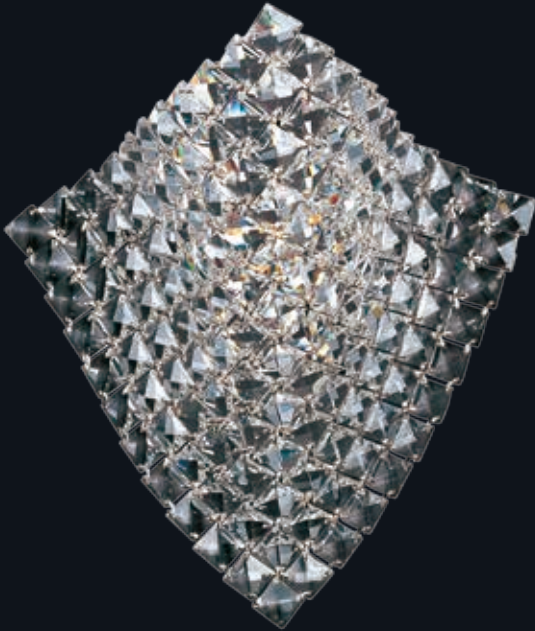

E24270-20PC
Wall Mount

B

(Optional)
BUL-2.9W-G9-CL-120V
G9 LED Bulb
2.9W
Color Temperature: 2700K/3500K
Total Rated Lumens: 190/200
Life Rated: 25,000 Hours
CRI: 80+
Dimmable

	ITEM #	FINISH	LAMPING	DIMENSION	HCO	LUMENS	Additional Information
A	E24272	20PC	4 x 40W G9 Xenon (Incl.)	15.5"W x 5"H		1600	
B	E24270	20PC	1 x 40W G9 Xenon (Incl.)	11.75"W x 14.25"H x 8.75"Ext.	5.5"	400	

Finish: Crystal (20) Polished Chrome (PC)