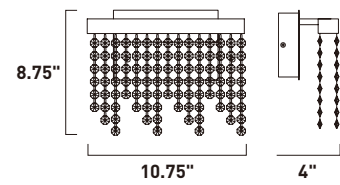

E23094-138PC
Pendant