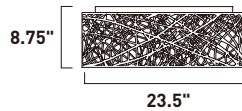

E21301-10BZ, -10PC
E21301-10BZ/BUI, -10PC/BUI (with LED Bulbs)
Flush Mount

C