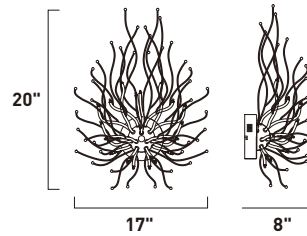

E24672-PC
Wall Mount

C