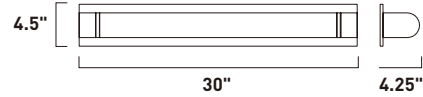

Finish options: Satin Aluminum (SA) White (WT)

**E41465-SA, WT**  
Wall Sconce

**C**

**E41464-SA, WT**  
Wall Sconce

**D**

**E41463-SA, WT**  
Wall Sconce

**E**

• Rotates 180° degrees