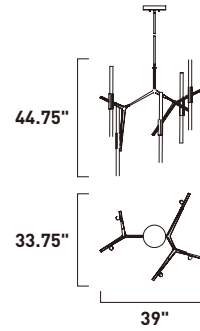

Finish: Clear Acrylic (75) Gunmetal (GM)

**E41432-75GM**  
Pendant

**C**

**E41433-75GM**  
Pendant

**D**

ITEM #	FINISH	LAMPING	DIMENSION	CRI	LUMENS	Additional Information
<b>C</b> E41432	75GM	36W LED 3000K (Integrated)	23.75"L x 23.75"W x 21.5"H x 63"OAH	80+	2520	Includes Two 6" Stems (ESTR07506GM-SG) Includes Three 12" Stems (ESTR07512GM-SG)  
<b>D</b> E41433	75GM	30W LED 3000K (Integrated)	39"L x 33.75"W x 44.75"H x 94.5"OAH	80+	2100	Includes Two 6" Stems (ESTR07506GM-SG) Includes Three 12" Stems (ESTR07512GM-SG)  