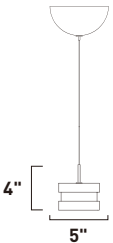

E22681-01PC
Pendant

	ITEM #	FINISH	LAMPING	DIMENSION	HCO	LUMENS	Additional Information
B	E22680	01PC	1 x 4.8W LED 3000K (Integrated)	5"W x 9.5"H x 6.5"Ext.	6.75"	288	
C	E22683	01PC	3 x 4.8W LED 3000K (Integrated)	21.25"L x 4"W x 4"H x 126"OAH		864	
D	E22681	01PC	1 x 4.8W LED 3000K (Integrated)	5"W x 4"H x 126"OAH		288	

Finish: White glass (01) Polished Chrome (PC)