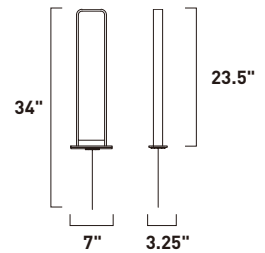

- Includes ground spike anchor bolts

	ITEM #	FINISH	LAMPING	DIMENSION	CRI	LUMENS	Additional Information
D	E41360	BZ, SA	7 x 1W LED 3000K (Incl.)	5.5"W x 30"H	80+	490	LED
E	E41367	BZ, SA	1 x 3W LED 3000K (Incl.)	3.25"W x 34"H	80+	210	LED
F	E41371	BZ, SA	1 x 3W LED 3000K (Incl.)	7"W x 34"H	80+	210	LED

Finish options: Bronze (BZ) Satin Aluminum (SA)