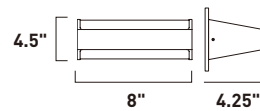

ALUMILUX

- Available in various shapes and finishes
- Cast and Machined Aluminum
- 3000K Color Temperature
- CRI 80+

A

B

C

	ITEM #	FINISH	LAMPING	DIMENSION	HCO	CRI	LUMENS	Additional Information
A	E41302	SA, WT	18 x 0.3W LED 3000K (Integrated)	7.25"W x 4.5"H x 5.25"Ext.	2.25"	80+	445	
B	E41304	SA	2 x 3W LED 3000K (Integrated)	8"W x 4.5"H x 4.25"Ext.	2.25"	80+	320	
C	E41305	SA	27 x 0.3W LED 3000K (Integrated)	15.75"W x 4.5"H x 4.25"Ext.	2.25"	80+	310	

Finish options: Satin Aluminum (SA) White (WT)