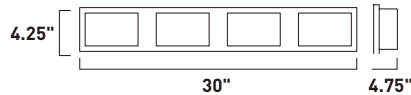

Finish options: Crystalline (160) Coffee (COF) Polished Chrome (PC)

**E24461-160COF, -160PC**  
Wall Mount

**D**

**E24463-160COF, -160PC**  
Wall Mount

**E**

**E24464-160COF, -160PC**  
Wall Mount

**F**

ITEM #	FINISH	LAMPING	DIMENSION	HCO	CRI	LUMENS	Additional Information
D	E24461 160COF, 160PC	7.2W LED 3000K (Integrated)	4.75"W x 7"H x 3.25"Ext.	3.5"	80+	504	
E	E24463 160COF, 160PC	21.6W LED 3000K (Integrated)	22.25"W x 4.25"H x 4.75"Ext.	2.25"	80+	1512	
F	E24464 160COF, 160PC	28.8W LED 3000K (Integrated)	30"W x 4.25"H x 4.75"Ext.	2.25"	80+	2016	