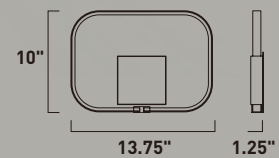

C

D

E24550-PC
Wall Mount

E

	ITEM #	FINISH	LAMPING	DIMENSION	HCO	CRI	LUMENS	Additional Information
C	E24552	PC	15.1W PCB LED 3000K (Integrated)	12.75"W x 14"H x 136"OAH		80+	1058	
D	E24551	PC	23.8W PCB LED 3000K (Integrated)	21.25"L x 15.75"W x 15.25"H		80+	1663	
E	E24550	PC	7.2W PCB LED 3000K (Integrated)	13.75"W x 10"H x 1.25"Ext.	6.75"	80+	504	

Finish: Polished Chrome (PC)