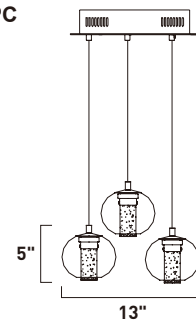

E22562-81PC
Pendant

B