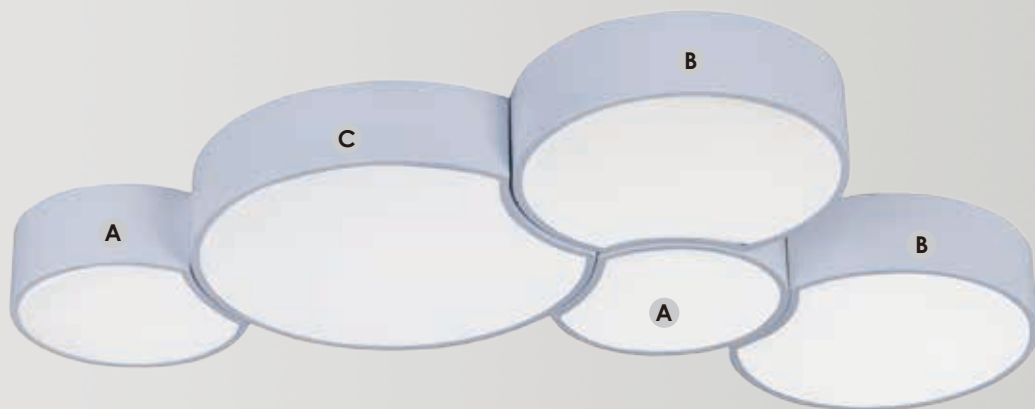

CELLS

- Customizable, modular ceiling fixtures are easily linked together
- Acrylic diffuser to soften light output
- Up to 10 Mods controlled by one J box
- 3000K Color Temperature
- CRI 80
- Dimmable with Triac dimmers