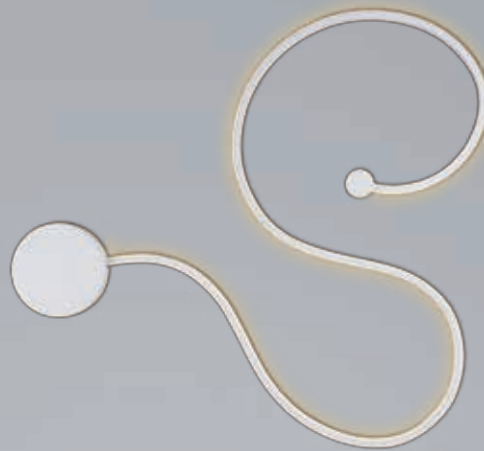

SERPENT

- Flat White pre-bent aluminum channel
- Both functional and decorative LED Strips
- 3000K Color Temperature
- CRI 80+
- Dimmable with Triac dimmers

E24531-WT
Wall Mount

B