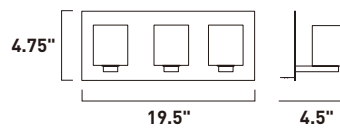

E32033-18PC
Bath Vanity

E