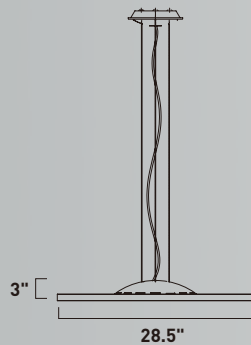

E22445-11MS
Pendant
B