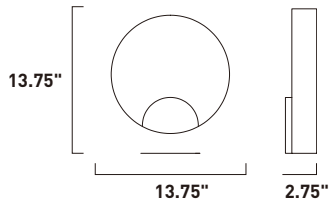

E41048-BZ, WT
Outdoor Wall Sconce

B