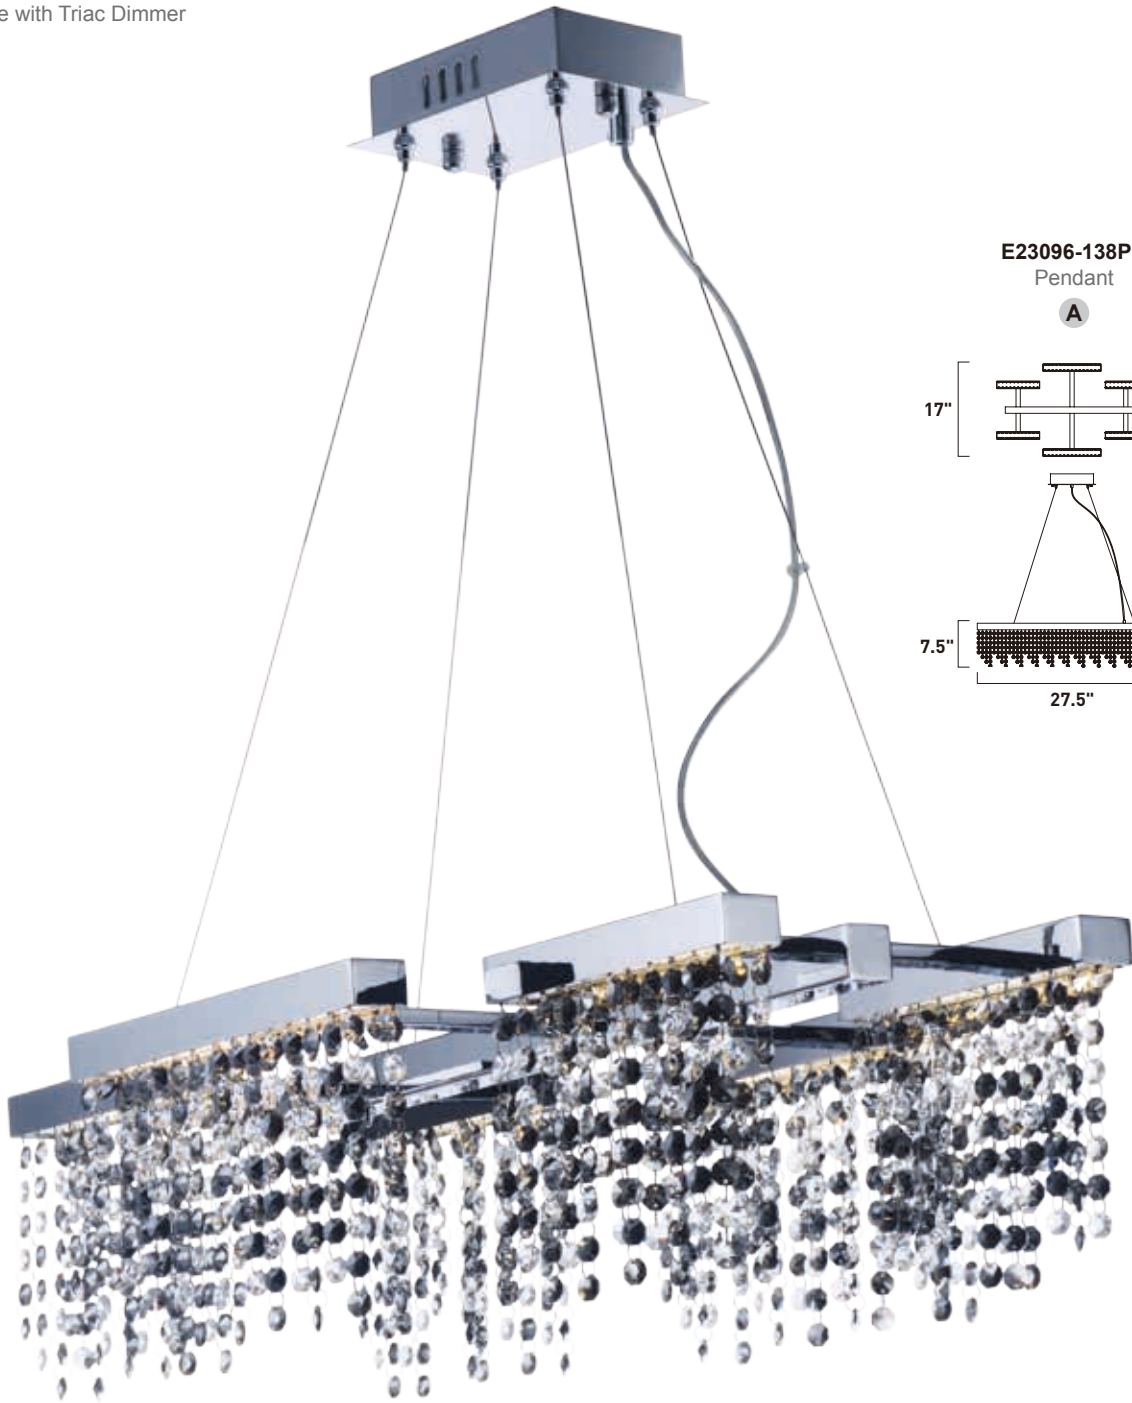

MIDNIGHT SHOWER

- Concealed LED light source
- Smoky crystal strands
- 3000K Color Temperature
- CRI 80+
- Dimmable with Triac Dimmer