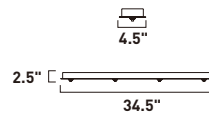

EC85022-PC, SN

13-Light RapidJack Canopy

H