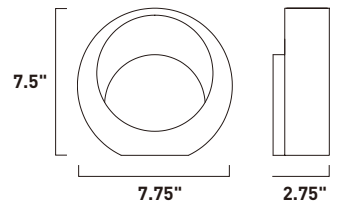

E41047-BZ, WT
Outdoor Wall Sconce

	ITEM #	FINISH	LAMPING	DIMENSION	HCO	CRI	LUMENS		Additional Information
							INIT.	DEL.	
A	E41048	BZ, WT	19W COB LED 3000K (Integrated)	13.75"W x 13.75"H x 2.75"Ext.	11"	90	1330	680	
B	E41047	BZ, WT	9W COB LED 3000K (Integrated)	7.75"W x 7.5"H x 2.75"Ext.	5"	90	630	550	

Finish options: Bronze (BZ) White (WT)