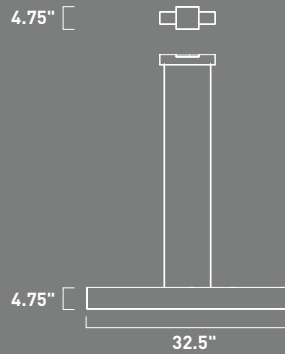

E22904-BZ
Pendant