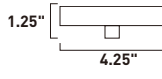

3-Light RapidJack Canopy

D