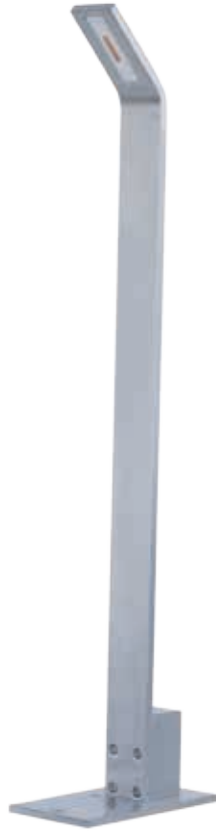

E41367-BZ, SA
Pathway Light

E