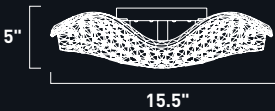

E24270-20PC
Wall Mount