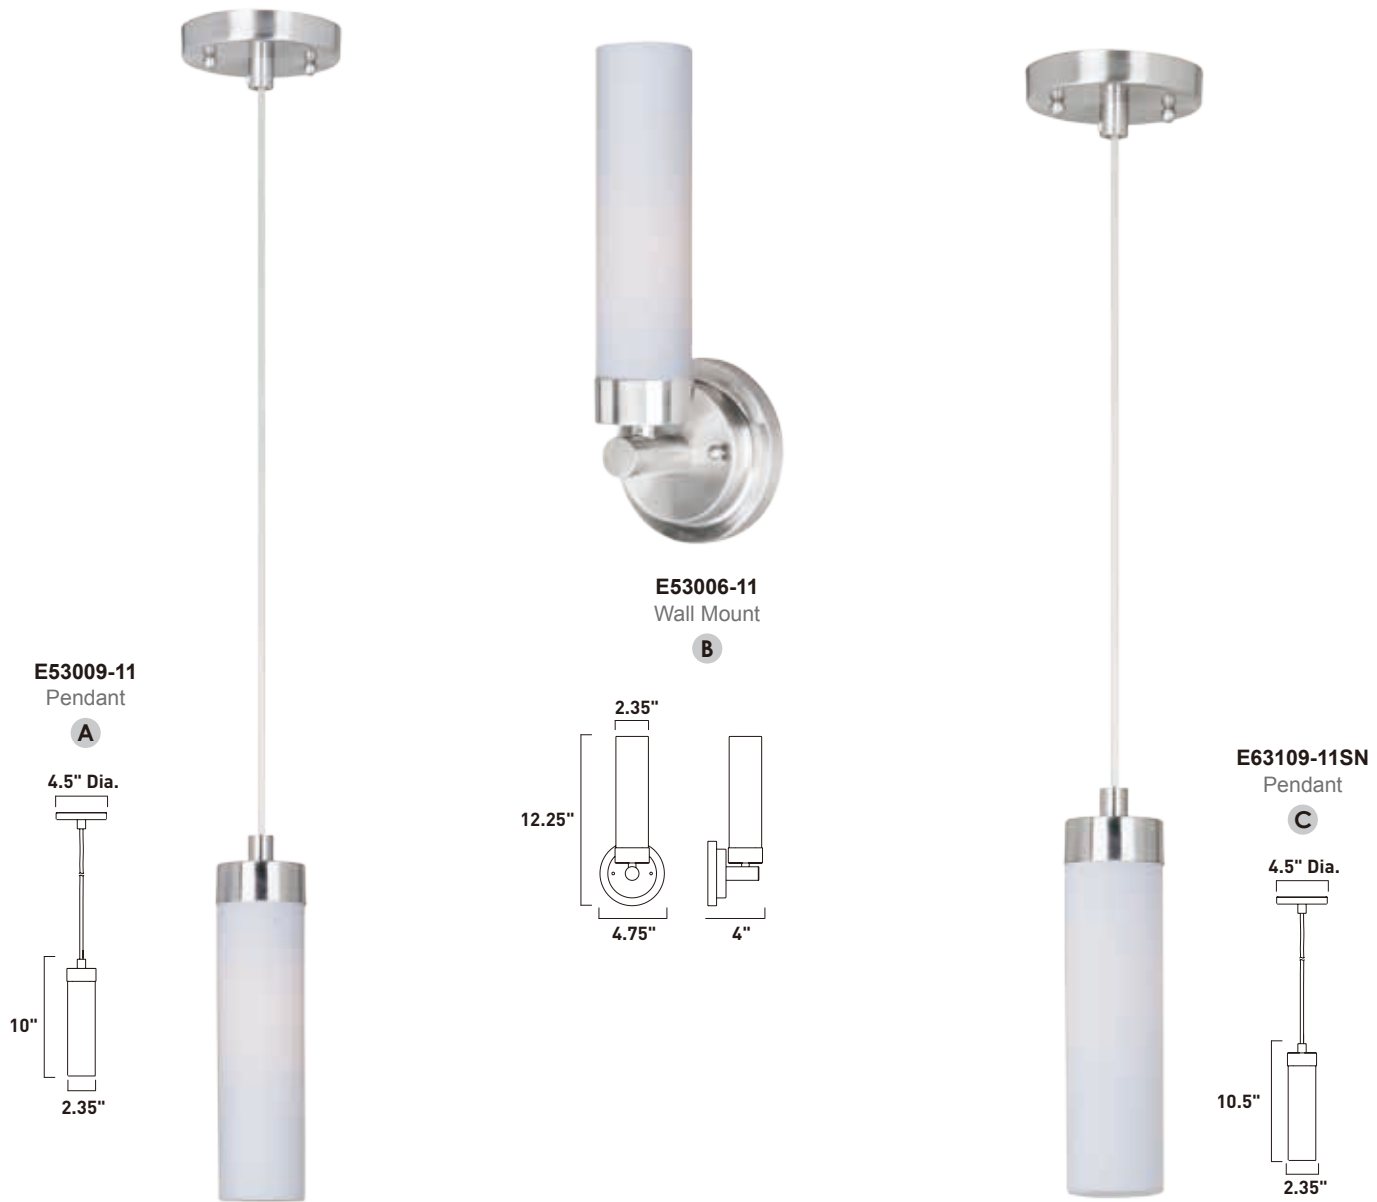

CILANDRO

As efficient as it is beautiful, the Cilandro collection is poetry in motion. Presenting a simple statement with both style and grace, the collection is sure to add a touch of elegance to any room. With a combination of cylinder Matte White glass and a Satin Nickel finish, the collection's incandescent illumination offers a warm flare, complementing its design style.

- Standard Dimmable

	ITEM #	FINISH	LAMPING	DIMENSION	HCO	CRI	LUMENS	Additional Information
A	E53009	11	1 x 40W MB T10 (Not Incl.)	4.5"W x 10"H x 134"OAH			745	Glass is enclosed
B	E53006	11	1 x 40W MB T10 (Not Incl.)	4.75"W x 12.25"H x 4"Ext.	10"		745	Glass is enclosed
C	E63109	11SN	4 x 2.4W LED 3000K (Incl.)	4.5"W x 10.5"H x 134"OAH		80	672	Glass is enclosed Dry Location only

Finish: Matte White glass (11) Satin Nickel (SN)