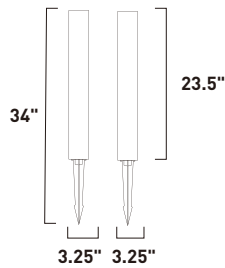

E41364-BZ, SA
Pathway Light

C