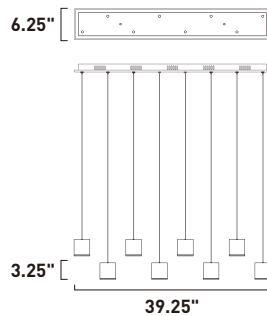

E22268-61PC
Pendant

D