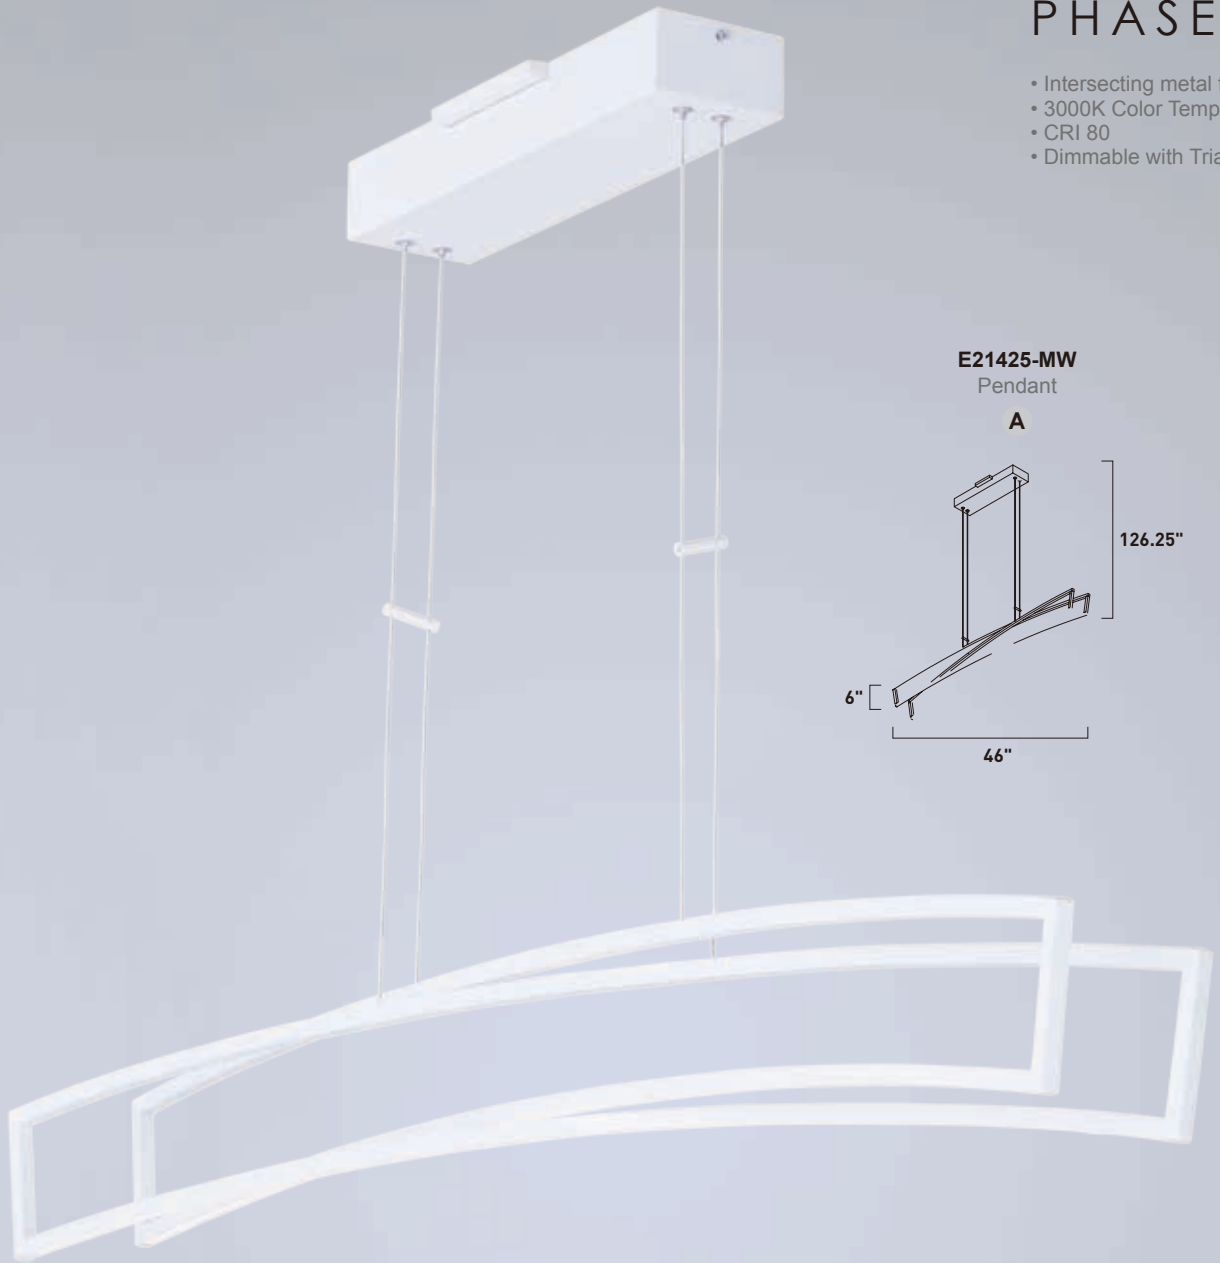

PHASE

- Intersecting metal forms
- 3000K Color Temperature
- CRI 80
- Dimmable with Triac dimmers

E21425-MW
Pendant

A