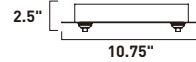

EC85014-PC, SN

4-Light RapidJack Canopy

E