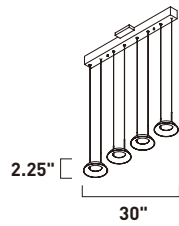

E20902-BK
Wall Mount

E