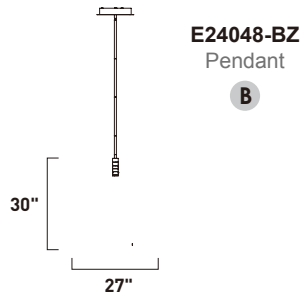

- Adjustable rings allows for multiply configurations