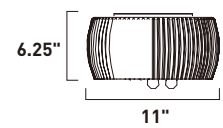

E21406-81PC
Pendant

D