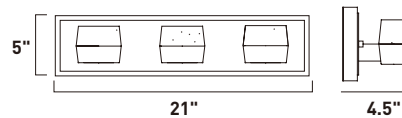

VOLT

- 3000K Color Temperature
- Indirect Up-Light and Direct Down-Light
- Solid oval shape, Etched Bubble Glass shades
- Dimmable with Triac dimmers

E22891-89PC
Bath Vanity

A

E22892-89PC
Bath Vanity

B

E22893-89PC
Bath Vanity

C

	ITEM #	FINISH	LAMPING	DIMENSION	HCO	LUMENS	Additional Information
A	E22891	89PC	2 x 3W LED 3000K (Integrated)	5"W x 5"H x 4.5"Ext.	2.5"	420	LED DIMP
B	E22892	89PC	4 x 3W LED 3000K (Integrated)	14"W x 5"H x 4.5"Ext.	1.8"	840	LED DIMP
C	E22893	89PC	6 x 3W LED 3000K (Integrated)	21"W x 5"H x 4.5"Ext.	1.8"	1260	LED DIMP

Finish: Etched/Bubble glass (89) Polished Chrome (PC)