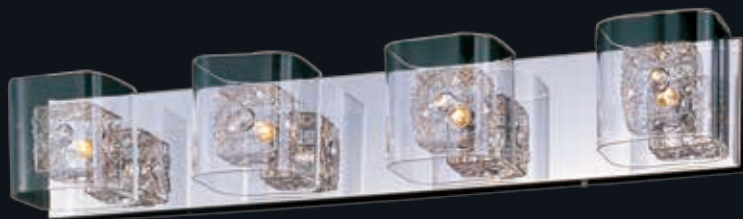

E22834-18SVPC, -18PCPC
Bath Vanity

F