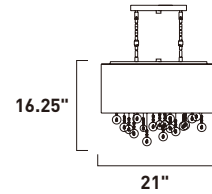

E22385-120PC
Pendant

VEIL

Beveled crystal beads mysteriously appear through the Veil collection's veil of Silver Sheer fabric and shimmer like diamonds in the night. Round bubble crystal suspended at various heights, create a unique accent. Shades are supported by multiple Polished Chrome stems for adjustable height.