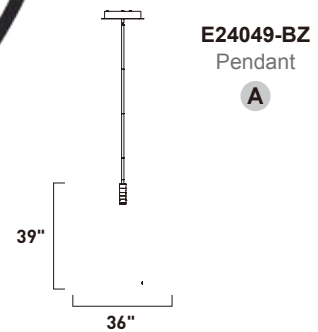

CONCENTRIC

Four Bronze concentric rings strategically placed in orbit to form a spherical lighting design as unique as it is functional. With the internal placement of LED strips the light moves both direct and indirect depending on where you are in relation to the fixture.

ITEM #	FINISH	LAMPING	DIMENSION	CRI	LUMENS	Additional Information
A E24049	BZ	100W PCB LED 3000K (Integrated)	36"W x 39"H x 85.25"OAH	80+	7000	Includes One 6" extension Stem (ESTR06206BZ-JM) Includes Two 12" extension Stems (ESTR06212BZ-JM) Includes One 12" extension Stem w/"U" Joint (ESTR06212BZS-JM)

Finish: Bronze (BZ)