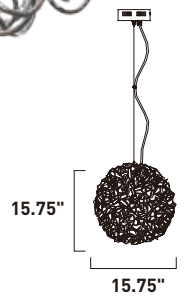

E32572-PC
Pendant
C

	ITEM #	FINISH	LAMPING	DIMENSION	LUMENS			Additional Information
					CRI	INIT.	DEL.	
B	E32574	PC	12 x 1.2W LED G4 3000K (Incl.)	23.5"W x 23.5"H x 134"OAH	80	1250	1200	
C	E32572	PC	8 x 1.2W LED G4 3000K (Incl.)	15.75"W x 15.75"H x 125"OAH	80	850	800	

Finish: Polished Chrome (PC)