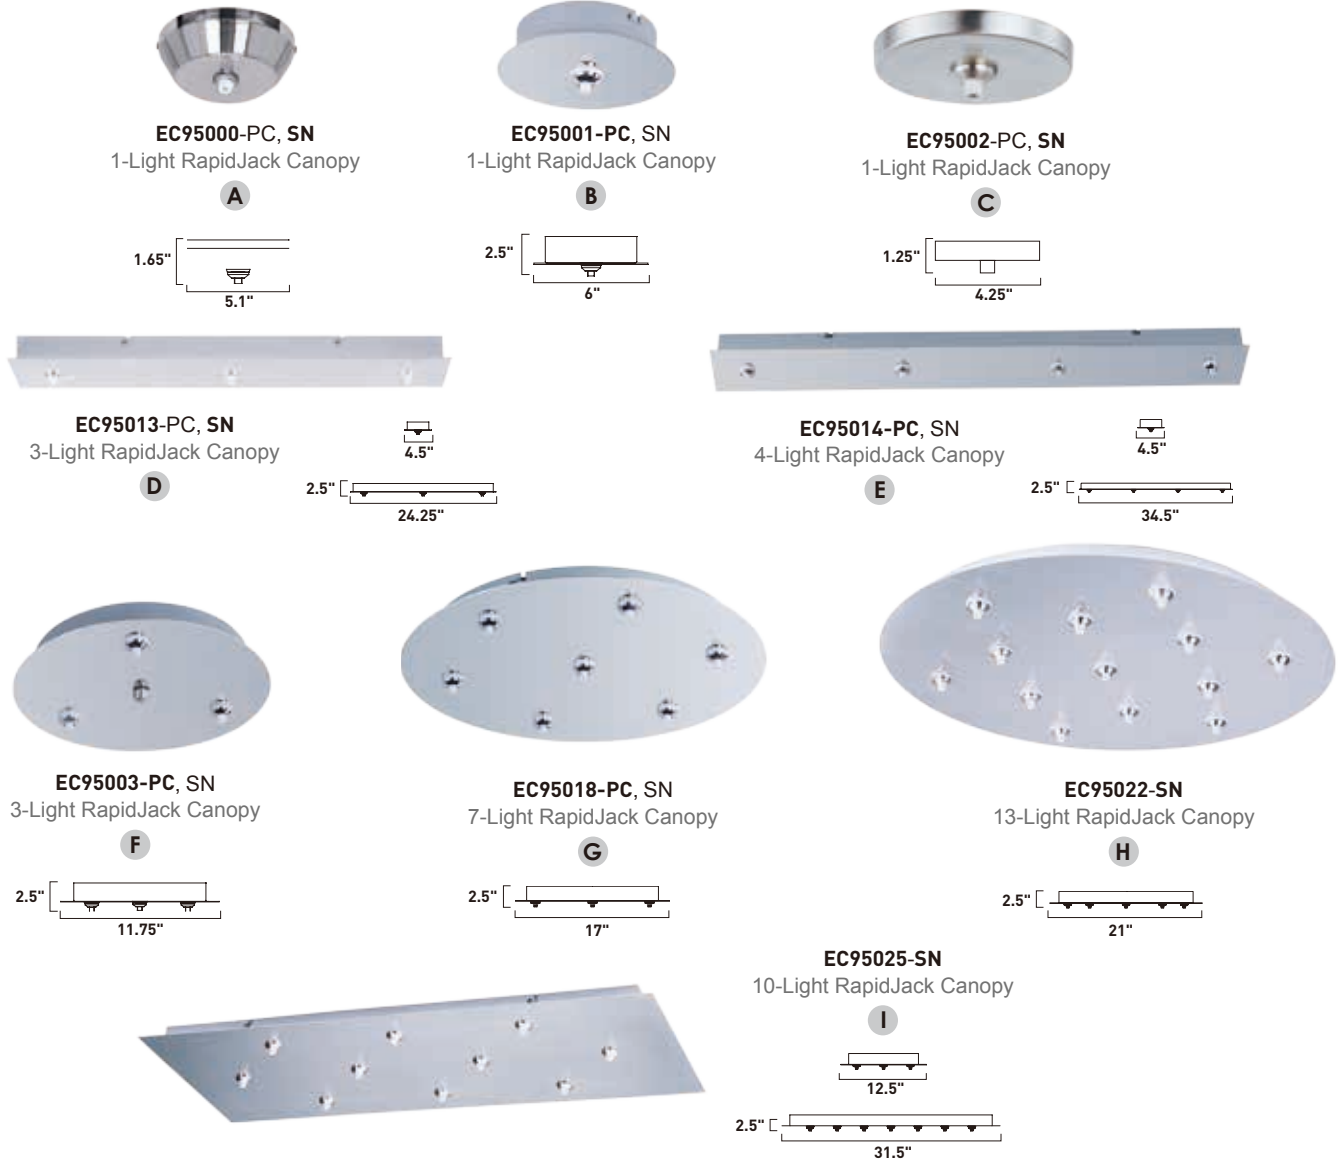

STEP 1: PICK YOUR CANOPY

- Xenon canopy options
- Low-Voltage Electronic Dimmer
- Transformer power source
- Available in two finishes: Polished Chrome or Satin Nickel

ITEM #	FINISH	DIMENSION	Additional Information	
A	EC95000	PC, SN	5.1"W x 1.65"H	50W Lighttech Transformer
B	EC95001	PC, SN	6"W x 2.5"H	60W Electronic Transformer
C	EC95002	PC, SN	4.25"W x 1.25"H	60W Electronic Transformer
D	EC95013	PC, SN	24.25"L x 4.5"H x 2.5"H	150W Electronic Transformer
E	EC95014	PC, SN	34.5"L x 4.5"H x 2.5"H	200W Electronic Transformer
F	EC95003	PC, SN	11.75"W x 2.5"H	150W Electronic Transformer
G	EC95018	PC, SN	17"W x 2.5"H	350W Electronic Transformers
H	EC95022	SN	21"W x 2.5"H	650W Electronic Transformers
I	EC95025	SN	31.5"L x 12.5"H x 2.5"H	500W Electronic Transformers

Finish options: Polished Chrome (PC) Satin Nickel (SN)