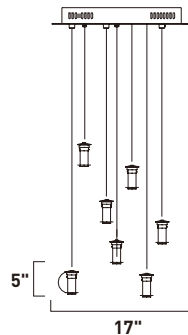

ZING

- 3000K Color Temperature
- Chrome plated glass globes
- Inner acrylic cylinder, with air bubbles
- Adjustable **RAPIDJACK** connectors allowing for various combinations
- Dimmable with Triac dimmers

A

B

	ITEM #	FINISH	LAMPING	DIMENSION	LUMENS	Additional Information
A	E22566	:81PC	:7 x 3W LED 3000K (Integrated)	:17"W x 5"H x 129"OAH	1050	RAPIDJACK
B	E22562	:81PC	:3 x 3W LED 3000K (Integrated)	:13"W x 5"H x 129"OAH	450	RAPIDJACK

Finish: Mirror Chrome (81) Polished Chrome (PC)