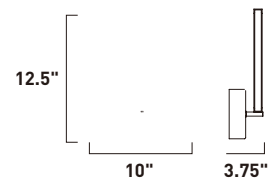

ITEM #	FINISH	LAMPING	DIMENSION	HCO	CRI	LUMENS	Additional Information
B	E22712	PC	8.6W PCB LED 3000K (Integrated)	15.5"W x 1.25"H x 125"OAH		80+	605	
C	E22710	PC	5.4W PCB LED 3000K (Integrated)	10"W x 12.5"H x 3.75"Ext.	1.58"	80+	378	

Finish: Polished Chrome (PC)