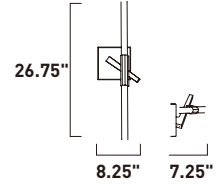

LIGHT SABER

- Adjustable arms create individually unique forms
- Large scale pieces finished in Gunmetal
- Laser cut pattern within aluminum diffusers to illuminate enclosed LED modules
- 3000K Color Temperature, CRI 80+
- Dimmable with Triac Dimmer

E41430-75GM
Wall Mount

B

A

	ITEM #	FINISH	LAMPING	DIMENSION	HCO	CRI	LUMENS	Additional Information
A	E41435	75GM	42W LED 3000K (Integrated)	74.5"L x 44.5"W x 36.75"H x 85"OAH		80+	2940	Includes Two 6" Stems (ESTR07506GM-SG) Includes Three 12" Stems (ESTR07512GM-SG)
B	E41430	75GM	6W LED 3000K (Integrated)	8.25"W x 26.75"H x 7.25"Ext.	12"	80+	420	

Finish: Clear Acrylic (75) Gunmetal (GM)