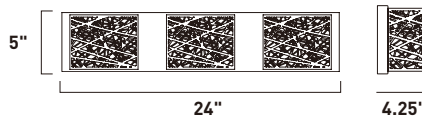

E21317-10BZ, -10PC
E21317-10BZ/BUI, -10PC/BUI (with LED Bulbs)
Wall Mount

D