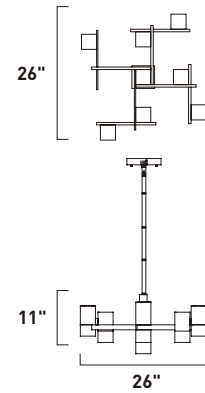

# NOVA

- 3000K Color Temperature
- Polished Chrome blocks with Clear Acrylic bottom
- Dimmable with Triac dimmers

**E31207-75PC**  
Pendant  
**A**

**E31206-75PC**  
Pendant  
**B**

ITEM #	FINISH	LAMPING	DIMENSION	LUMENS	Additional Information	
<b>A</b>	E31207	75PC	13 x 2.4W PCB LED 3000K (Integrated)	32"L x 23"W x 11"H x 59.75"OAH	2184	Includes One 6" Stem (ESTR10006PC-DZ) Includes Three 12" Stems (ESTR10012PC-DZ) 
<b>B</b>	E31206	75PC	9 x 2.4W PCB LED 3000K (Integrated)	26"L x 26"W x 11"H x 59.75"OAH	1512	Includes One 6" Stem (ESTR10006PC-DZ) Includes Three 12" Stems (ESTR10012PC-DZ) 