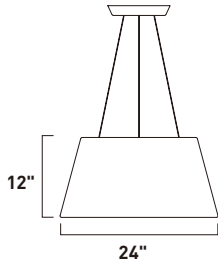

E20906-BK
Pendant
B