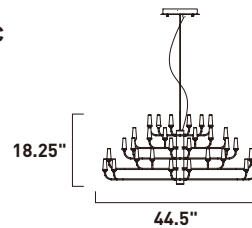

E24367-09BZ, 09PC
Chandelier

	ITEM #	FINISH	LAMPING	DIMENSION	CRI	LUMENS	Additional Information
A	E24367	09BZ, 09PC	72W LED 3000K (Integrated)	44.5"W x 18.25"H x 141.25"OAH	80+	5040	

Finish Options: Frost White glass (09) Bronze (BZ) Polished Chrome (PC)