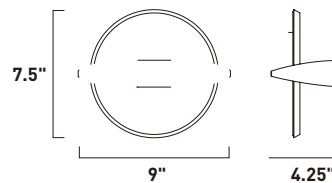

E41385-WT
Outdoor Wall Sconce

B

ITEM #	FINISH	LAMPING	DIMENSION	LUMENS			Additional Information
				HCO	CRI	INIT. DEL.	
B E41385	WT	5W LED 3000K (Integrated)	9"W x 7.5"H x 4.25"Ext.	4.25"	80	500 290	Indirect

Finish: White (WT)