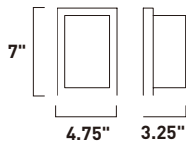

E24463-160COF, -160PC
Wall Mount

B