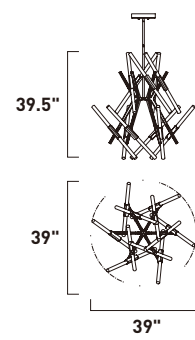

E41436-75GM
Pendant
B

ITEM #	FINISH	LAMPING	DIMENSION	CRI	LUMENS	Additional Information
B E41436	75GM	72W LED 3000K (Integrated)	39"L x 39"W x 39.5"H x 74"OAH	80+	5040	Includes Two 6" Stems (ESTR07506GM-SG) Includes Three 12" Stems (ESTR07512GM-SG)

Finish: Clear Acrylic (75) Gunmetal (GM)