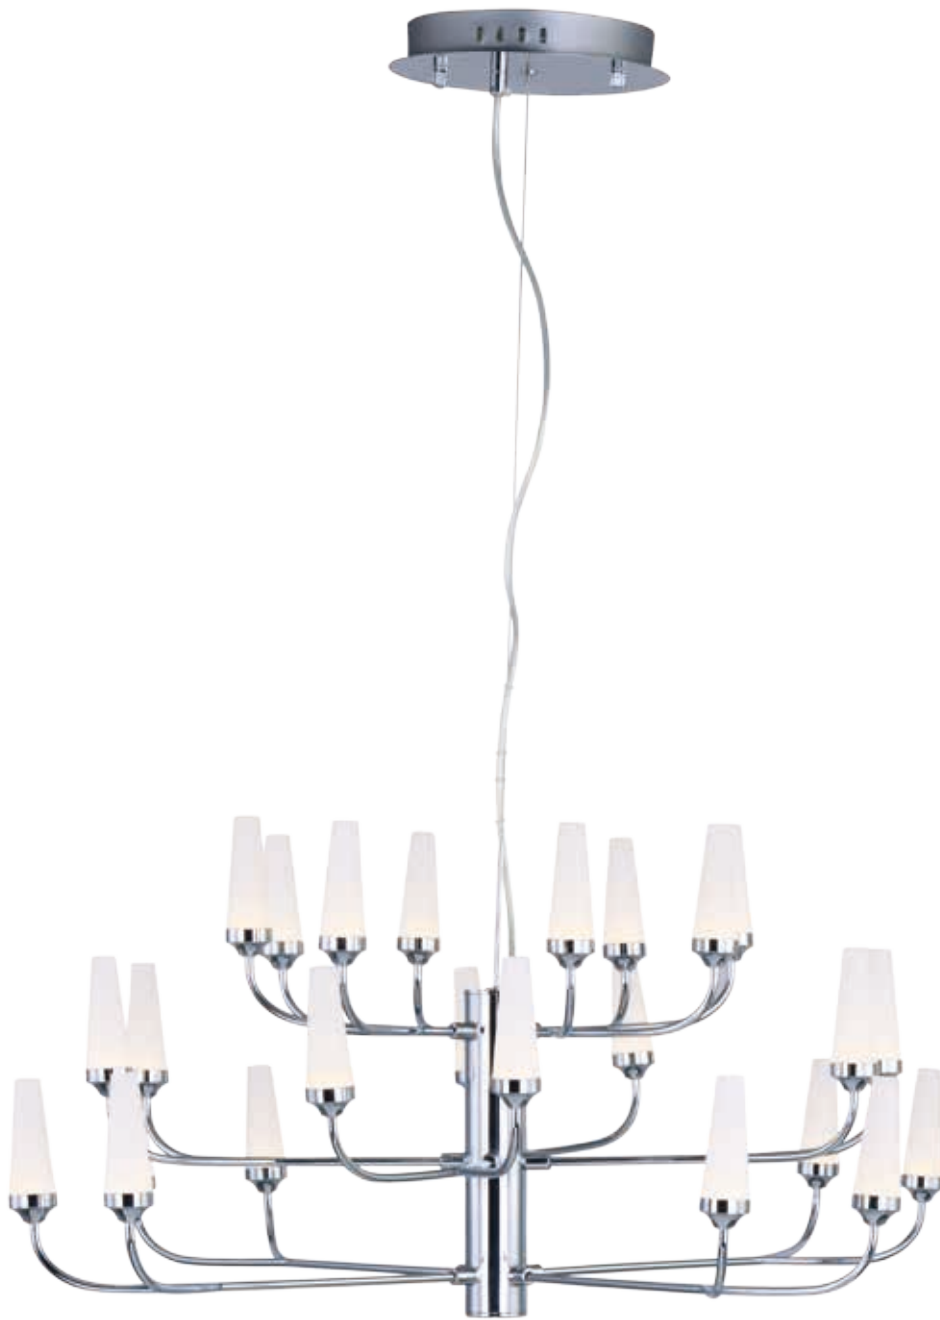

E24363-09BZ, 09PC
Chandelier

B