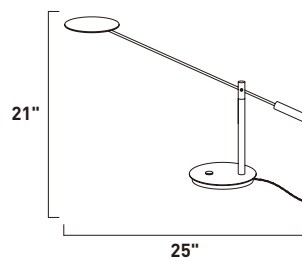

# ECO-TASK

- 3300K Color Temperature
- Powerful 5 Watt LED
- Touch Dimmer with night light
- Adjustable height
- Swivels 350°
- Rotating heads

**E41009-SN**  
Floor Lamp

**C**

**E41008-SN**  
Table Lamp

**D**