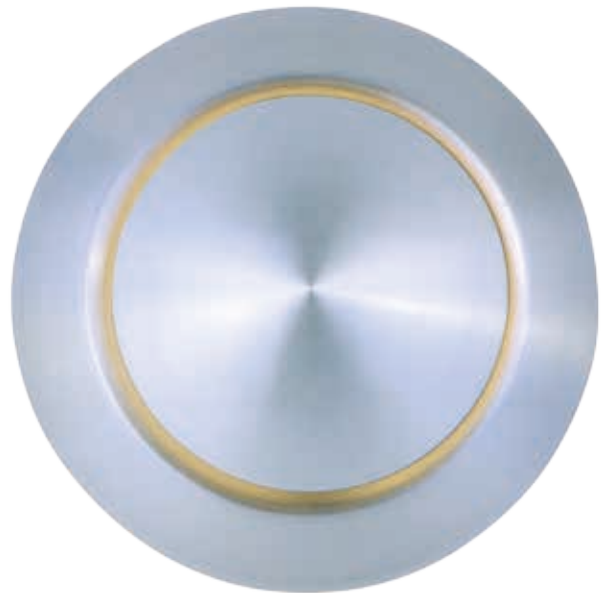

A

B

	ITEM #	FINISH	LAMPING	DIMENSION	LUMENS			Additional Information	
					HCO	CRI	INIT. DEL.		
A	E41374	SA, BZ	4W LED 3000K (Integrated)	4.75"W x 4.75"H x 2.5"Ext.	2.25"	90	280	220	
B	E41375	SA, BZ	4W LED 3000K (Integrated)	6.25"W x 6.25"H x 2"Ext.	3.25"	90	280	220	

Finish options: Satin Aluminum (SA) Bronze (BZ)