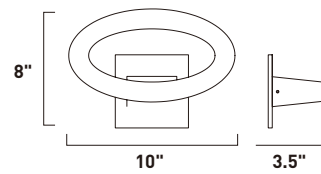

E41321-BZ, -SA
Wall Mount

D