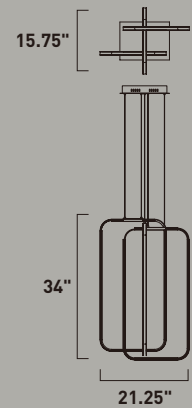

ITEM #	FINISH	LAMPING	DIMENSION	CRI	LUMENS	Additional Information
A	E24555	PC	77.4W PCB LED 3000K (Integrated)	23.75"W x 26"H x 148.25"OAH	80+	5418	
B	E24557	PC	46.4W PCB LED 3000K (Integrated)	21.25"L x 15.75"W x 34"H x 156.25"OAH	80+	3251	

Finish: Polished Chrome (PC)