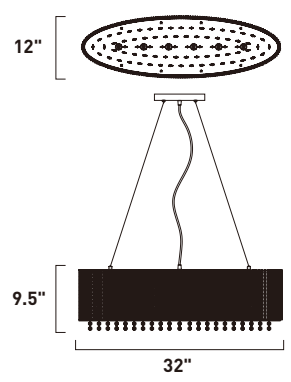

(Optional)
BUL-2.9W-G9-CL-120V
G9 LED Bulb
2.9W
Color Temperature: 2700K/3500K
Total Rated Lumens: 190/200
Life Rated: 25,000 Hours
CRI: 80+
Dimmable

SPIRAL

- Oval shape frame
- Crystal Included
- Features K9 crystal beads
- 2900K Color Temperature
- G9, Xenon Lamps Included

E23144-10PC
Pendant
A

	ITEM #	FINISH	LAMPING	DIMENSION	LUMENS	Additional Information
A	E23144	10PC	6 x 40W G9 Xenon (Incl.)	32"L x 12"W x 9.5"H x 127"OAH	2400	ⓘ

Finish: Clear/White (10) Polished Chrome (PC)