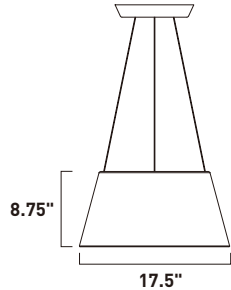

QUANTUM

- Black Aluminum pendants with tapered cylinder
- Open bottom and top to provide up and down-lighting
- White Acrylic diffuser
- CRI 80+
- Dimmable with Triac Dimmer

• View from top

	ITEM #	FINISH	LAMPING	DIMENSION	CRI	LUMENS	Additional Information
A	E20908	BK	2 x 40W LED 3000K (Integrated)	24"W x 12"H x 133.5"OAH	80+	5600	↻ LED ⓘ
B	E20906	BK	2 x 30W LED 3000K (Integrated)	17.5"W x 8.75"H x 130.5"OAH	80+	3500	↻ LED ⓘ

Finish: Black (BK)