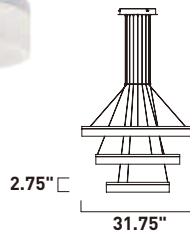

**A**

**E22453-11BZ, -11MS**  
Pendant

**C**

	ITEM #	FINISH	LAMPING	DIMENSION	CRI	LUMENS	Additional Information
<b>A</b>	E22456	11BZ, 11MS	70W PCB LED 3000K (Integrated)	31.75"W x 2.75"H x 122"OAH	80	4900	LED ①
<b>B</b>	E22455	11BZ, 11MS	40W PCB LED 3000K (Integrated)	23.75"W x 2.75"H x 122"OAH	80	2800	LED ①
<b>C</b>	E22453	11BZ, 11MS	24W PCB LED 3000K (Integrated)	23.75"W x 2.75"H x 122"OAH	80	1680	LED ①