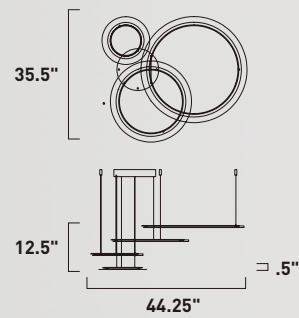

ITEM #	FINISH	LAMPING	DIMENSION	LUMENS			Additional Information
				CRI	INIT.	DEL.	
A E22662	11MS	83W LED 3000K (Integrated)	44.25"L x 35.5"W x 12.5"H x 81"OAH	80	5810	3950	

Finish: Matte White Acrylic (11) Matte Silver (MS)