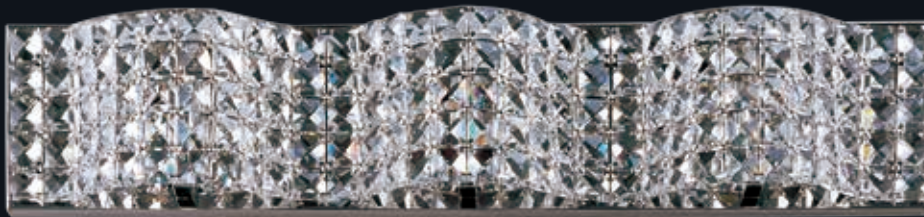

E24277-20PC
Bath Vanity

C