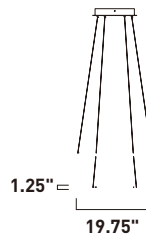

E22405-BZ
2-Tier Pendant

	ITEM #	FINISH	LAMPING	DIMENSION	CRI	LUMENS	Additional Information
A	E22405	BZ	55W LED 3000K (Integrated)	19.75"W x 1.25"H x 47.25"OAH	80+	3850	

Finish: Bronze (BZ)