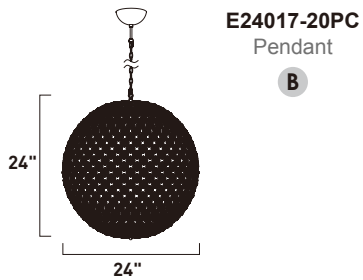

BRILLIANT

- Crystal Included
- 2900K Color Temperature
- Standard Dimmable

	ITEM #	FINISH	LAMPING	DIMENSION	LUMENS	Additional Information
A	E24016	20PC	8 x 40W G9 Xenon (Incl.)	16"W x 16"H x 136"OAH	3200	72" of chain
B	E24017	20PC	12 x 40W G9 Xenon (Incl.)	24"W x 24"H x 144"OAH	4800	72" of chain
C	E24018	20PC	15 x 40W G9 Xenon (Incl.)	36"W x 36"H x 156"OAH	6000	72" of chain

Finish: Crystal (20) Polished Chrome (PC)