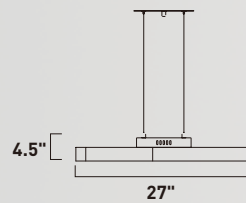

CELLS

Intersecting circles form a collage of LED luminaires that become the focal point of the room. The collection features two pendants, as well as three sizes of modular ceiling fixtures in Matte White which can link together to form an artful array of light.