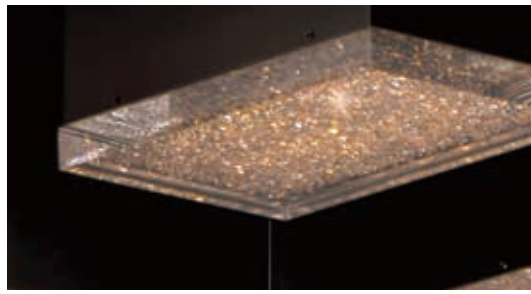

PIZZAZZ

- Rectangular cubes of Crystalline acrylic diffusers
- High powered LEDs deliver generous amounts of light
- 3000K Color Temperature, CRI 80+
- Dimmable with Triac Dimmer

• Crystalline Acrylic diffusers