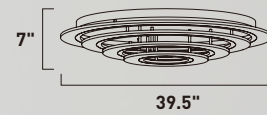

Finish: Matte White Acrylic (11) Matte Silver (MS)

**E22667-11MS**  
Flush Mount  
**B**

**E22668-11MS**  
Flush Mount  
**C**

	ITEM #	FINISH	LAMPING	DIMENSION	LUMENS			Additional Information
					CRI	INIT.	DEL.	
<b>B</b>	E22667	11MS	68W LED 3000K (Integrated)	31.5"W x 5.75"H	80	4760	3200	LED
<b>C</b>	E22668	11MS	116W LED 3000K (Integrated)	39.5"W x 7"H	80	8120	4890	LED