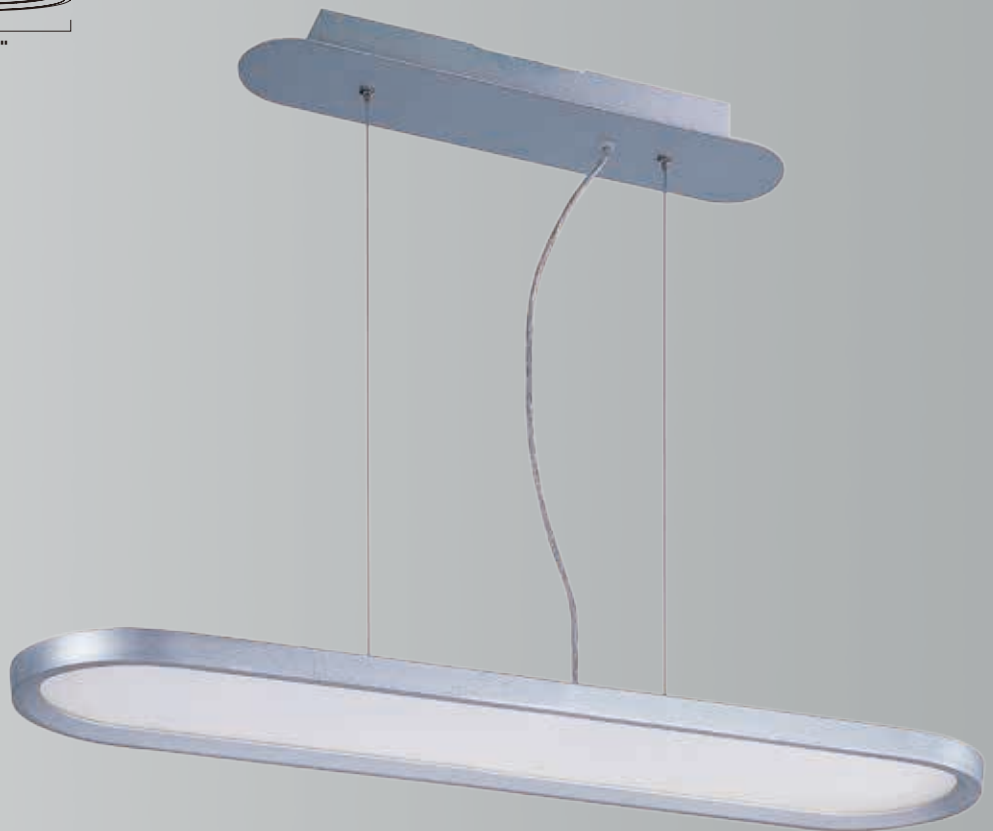

E22448-11MS
Pendant

E