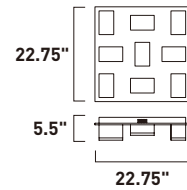

E24469-160COF, -160PC
Flush Mount

C