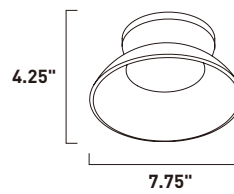

• View from Bottom

E41470-WT
Flush/Wall Mount

B

ITEM #	FINISH	LAMPING	DIMENSION	CRI	LUMENS		Additional Information
					INIT.	DEL.	
B E41470	WT	15W COB LED 3000K (Integrated)	7.75"W x 4.25"H	90	1350	1150	Dimmable with ELV dimmer

Finish: White (WT)