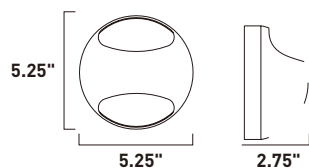

WINK

Modern art meets modern light, the Wink collection combines form and function in a unique, wall-mounted hemisphere. Powerful, yet hidden, Xenon lamps spill light through elliptical windows in the dome refracting and diffusing the warm glow. In Polished Chrome, reflections radiate and add to the dance of light while a Satin Nickel finish creates a more subtle effect and Matte Black makes an understated impact.

- ADA Approved
- Standard Dimmable
- Directional light both up and down

E20540-BK, PC, SN
Wall Mount

A

VISIONE

Consider the bare essentials taken to their ultimate conclusion and you will have the stunning Visione collection. The eye focuses immediately on the thick optical hand blown Clear glass shade whose fluted surface divides the illuminated source within to an infinite number of shimmering shards of light reflecting off the Polished Chrome hardware.

- Standard Dimmable
- 2700K Color Temperature

B

	ITEM #	FINISH	LAMPING	DIMENSION	HCO	LUMENS	Additional Information
A	E20540	BK, PC, SN	1 x 40W G9 (Incl.)	5.25"W x 5.25"H x 2.75"Ext.	2.5"	500	
B	E20191	19	1 x 40W CA (Not Incl.)	10"W x 18.25"H x 6"Ext.	10.5"	384	

Finish: Lead-Glass (19) Black (BK) Polished Chrome (PC) Satin Nickel (SN)