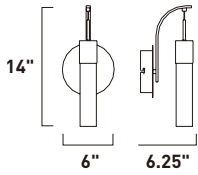

C

D

E

	ITEM #	FINISH	LAMPING	DIMENSION	HCO	LUMENS	Additional Information
C	E22770	91PC	1 x 7.5W LED 3000K (Integrated)	6"W x 14"H x 6.25"Ext.	7"	235	
D	E22773	91PC	3 x 7.5W LED 3000K (Integrated)	21"L x 4.75"W x 12"H x 59"OAH		701	
E	E22771	91PC	1 x 7.5W LED 3000K (Integrated)	6"W x 12"H x 59"OAH		235	

Finish: Bubble Crystal glass (91) Polished Chrome (PC)