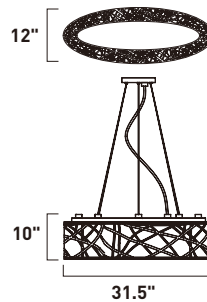

# INCA

- Oval shape frame
- Laser-cut metal
- Lamps Included
- 2900K Color Temperature

**E21308-10BZ, -10PC**  
**E21308-10BZ/BUI, -10PC/BUI (with LED Bulbs)**  
 Pendant

**E21310-10BZ, -10PC**  
**E21310-10BZ/BUI, -10PC/BUI (with LED Bulbs)**  
 Pendant