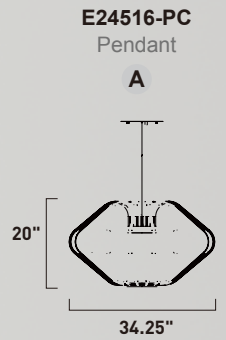

ARGENT

- Shapes of artfully bent Polished Chrome
- 3000K Color Temperature
- CRI 80+
- Dimmable with Triac dimmers

ITEM #	FINISH	LAMPING	DIMENSION	CRI	LUMENS	Additional
						Information
A E24516	PC	136.1W PCB LED 3000K (Integrated)	34.25"W x 20"H x 142"OAH	80+	9525	

Finish: Polished Chrome (PC)