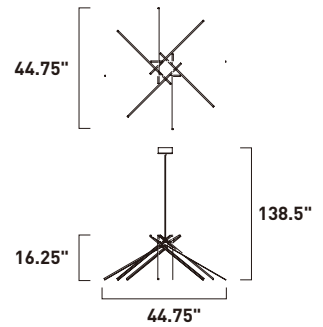

E41445-SA, WT
Pendant

B