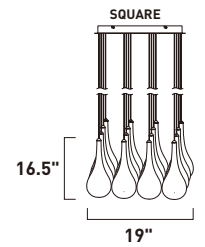

E20517-18PC
Pendant

F