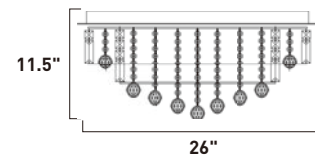

BANGLE

Shimmering like fine jewelry, the Bangle Collection combines strands of square-cut crystal supported by Polished Chrome frames. The clear natural light of xenon lamps enhances the sparkle.

E23257-20PC
Flush Mount

A

E23258-20PC
Flush Mount

B

	ITEM #	FINISH	LAMPING	DIMENSION	LUMENS	Additional Information
A	E23257	20PC	12 x 25W G9 (Incl.)	18"W x 9"H	2880	
B	E23258	20PC	20 x 25W G9 (Incl.)	26"W x 11.5"H	4800	

Finish: Crystal (20) Polished Chrome (PC)