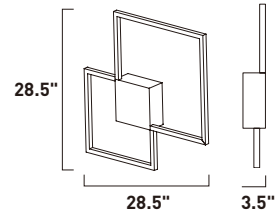

B

E21513-CHP
Flush Mount

C