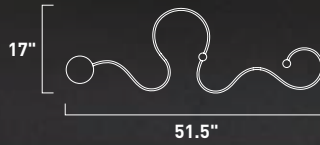

SERPENT

Wall lighting or wall décor? This collection satisfies both. A White pre-bent aluminum channel encases a LED strip which casts a unique pattern on the wall. Both functional and decorative, this unique sculpture is sure to be the focal point of the room.