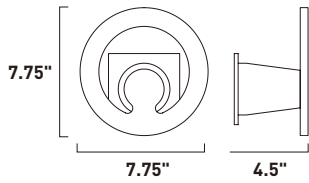

E41319-BZ, -SA
Wall Mount

F