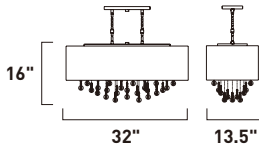

E22382-120PC
Pendant

E