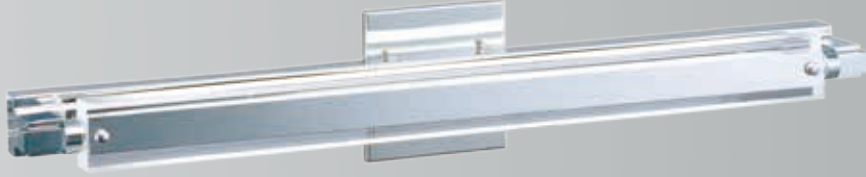

PIVOT LED

- Polished Chrome metal detail on acrylic
- ADA Approved
- 3000K Color Temperature
- Suitable for Damp locations
- Dimmable with Triac dimmers

E32372-18PC
Wall Sconce
A