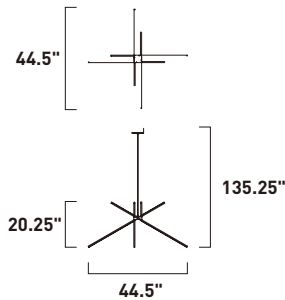

E41443-SA, WT
Pendant