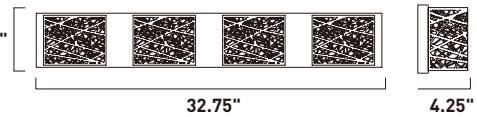

(Optional)
BUL-2.9W-G9-CL-120V
G9 LED Bulb
2.9W
Color Temperature: 2700K/3500K
Total Rated Lumens: 190/200
Life Rated: 25,000 Hours
CRI: 80+
Dimmable

ITEM #	FINISH	LAMPING	DIMENSION	HCO LUMENS	Additional Information	
E	E21302	10BZ, 10PC	1 x 50W G9 Xenon (Incl.)	7.75"W x 6"H x 4"Ext.	3" 550	Suitable for Dry location only
F	E21315	10BZ, 10PC	2 x 50W G9 Xenon (Incl.)	15.75"W x 5"H x 4.5"Ext.	2.5" 1100	
G	E21316	10BZ, 10PC	3 x 50W G9 Xenon (Incl.)	24"W x 5"H x 4.25"Ext.	2.5" 1650	
H	E21317	10BZ, 10PC	4 x 40W G9 Xenon (Incl.)	32.75"W x 5"H x 4.25"Ext.	2.5" 1600	

Finish options: Bronze (BZ) Polished Chrome (PC)