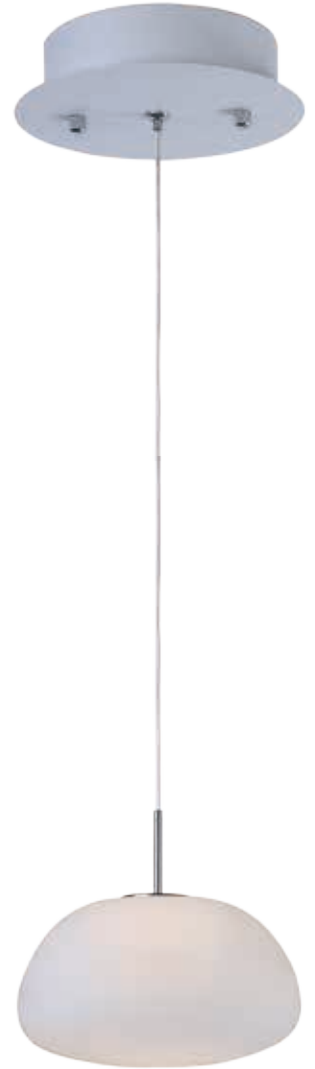

E21122-11WT
Pendant

D

	ITEM #	FINISH	LAMPING	DIMENSION	CRI	LUMENS	Additional Information
B	E21121	11WT	4.8W PCB LED 3000K (Integrated)	6.25"W x 7.5"H x 130"OAH	80+	336	(120°)
C	E21120	11WT	4.8W PCB LED 3000K (Integrated)	6.25"W x 6"H x 128"OAH	80+	336	(120°)
D	E21122	11WT	4.8W PCB LED 3000K (Integrated)	6.25"W x 5.5"H x 127.5"OAH	80+	336	(120°)

Finish: Matte White glass (11) White (WT)