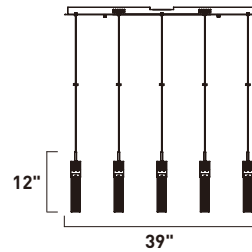

ITEM #	FINISH	LAMPING	DIMENSION	LUMENS	Additional Information
A	E22764	89BZ, 89PC	5 x 7.5W LED 3000K (Integrated)	39"L x 4.75"W x 12"H x 120"OAH	1180	

Finish options: Etched/Bubble glass (89) Bronze (BZ) Polished Chrome (PC)