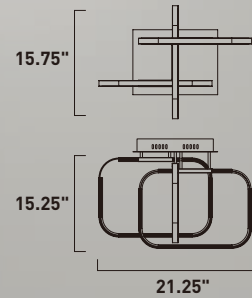

E24551-PC
Flush Mount

E24550-PC
Wall Mount