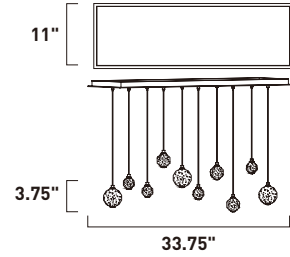

D

E24504-91PC
Pendant

F