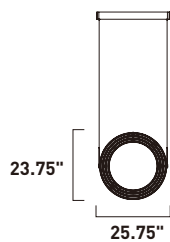

# GYRO

- Rotatable bands finished in Matte White
- Strip of LED encased in frosted lens along edge
- 3000K Color Temperature, CRI 80+
- Dimmable with Triac dimmers

**E24584-MW**  
Pendant

**A**

	ITEM #	FINISH	LAMPING	DIMENSION	CRI	LUMENS	Additional Information
<b>A</b>	E24584	MW	92.5W LED 3000K (Integrated)	25.75"W x 23.75"H x 147"OAH	80+	6476	 