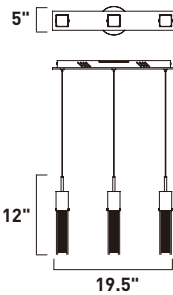

E22760-89BZ, -89PC
Wall Mount

C