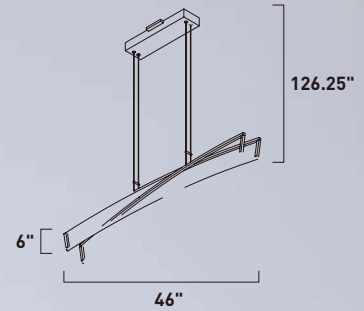

# PHASE

- Intersecting metal forms
- 3000K Color Temperature
- CRI 80
- Dimmable with Triac dimmers

**E21425-MW**  
Pendant

**A**

• Uplight

• Downlight

ITEM #	FINISH	LAMPING	DIMENSION	LUMENS		Additional Information	
				CRI	DEL.		
<b>A</b> E21425	MW	68W LED 3000K (Integrated)	46"L x 5"W x 6"H x 126.25"OAH	80	4760	2940	