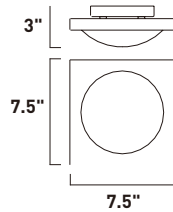

E53831-09SN
Wall/Flush Mount

B