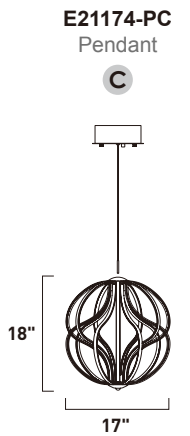

ITEM #	FINISH	LAMPING	DIMENSION	CRI	LUMENS	Additional Information
B	E21172	PC	32.4W PCB LED 3000K (Integrated)	12"W x 14"H x 134"OAH	80+	2268	
C	E21174	PC	60.5W PCB LED 3000K (Integrated)	17"W x 18"H x 142"OAH	80+	4234	

Finish: Polished Chrome (PC)