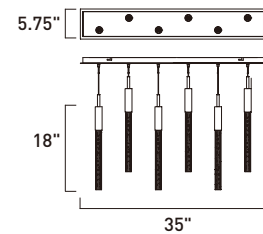

ITEM #	FINISH	LAMPING	DIMENSION	LUMENS	Additional Information
A	E32779	91BC, 118BRZ	75W LED 3000K (Integrated)	33.75"L x 11"W x 18"H x 140"OAH	2460	
B	E32776	91BC, 118BRZ	45W LED 3000K (Integrated)	35"L x 5.75"W x 18"H x 140"OAH	1476	

Finish options: Clear Bubble glass (91) with Black Chrome (BC) or Champagne Bubble glass (118) with Anodized Bronze (BRZ)