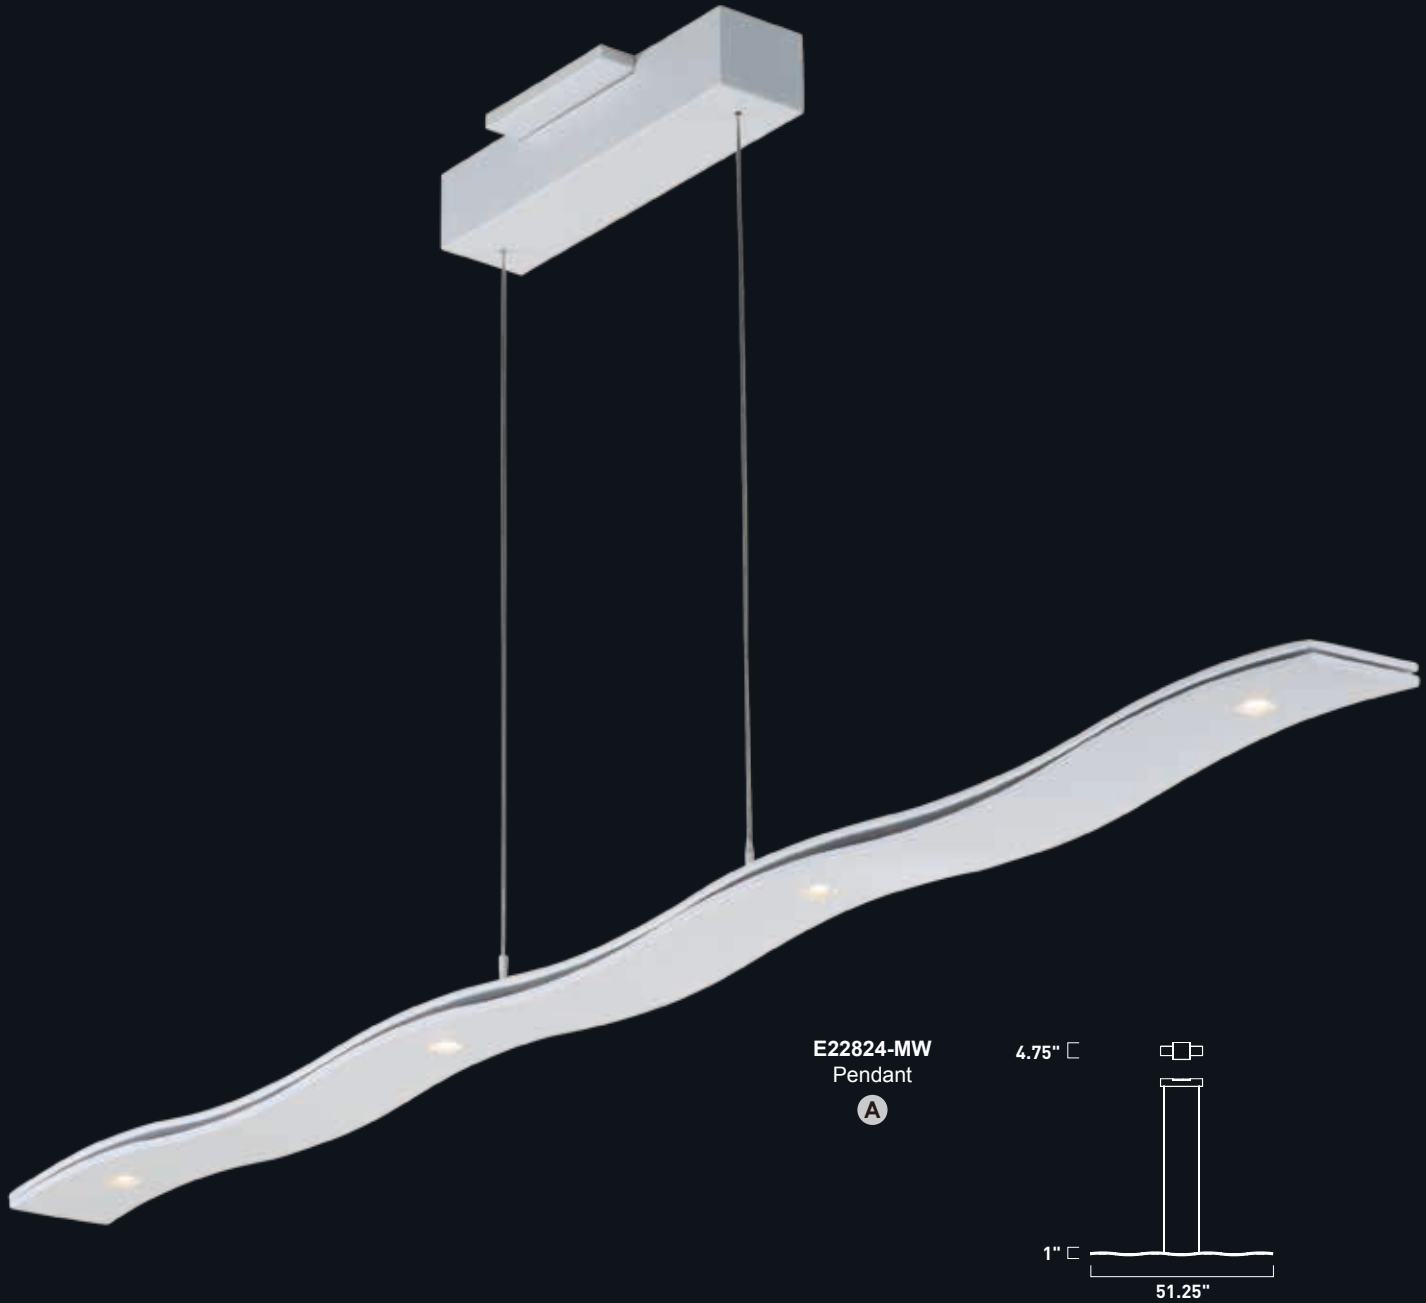

ROLLER

Dual pieces of Matte White aluminum gently wave in tandem to create a unique contemporary form. With powerful COB LEDs mounted on top and bottom, you receive ample down light and an indirect up light that creates a dramatic effect in the room.

	ITEM #	FINISH	LAMPING	DIMENSION	CRI	LUMENS	Additional Information
A	E22824	MW	35W COB LED 3000K (Integrated)	51.25"L x 4.75"W x 1"H x 121"OAH	80	2450	

Finish: Matte White (MW)