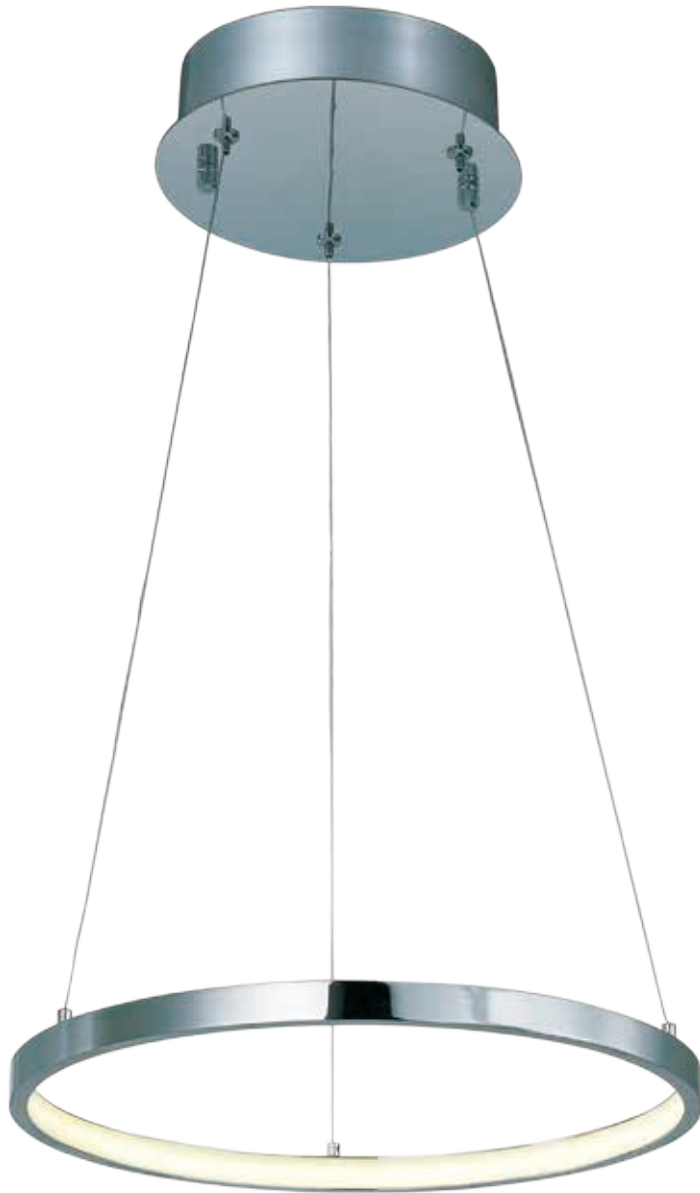

B

C

	ITEM #	FINISH	LAMPING	DIMENSION	HCO	CRI	LUMENS	Additional Information
B	E22712	PC	8.6W PCB LED 3000K (Integrated)	15.5"W x 1.25"H x 125"OAH		80+	605	
C	E22710	PC	5.4W PCB LED 3000K (Integrated)	10"W x 12.5"H x 3.75"Ext.	1.58"	80+	378	

Finish: Polished Chrome (PC)