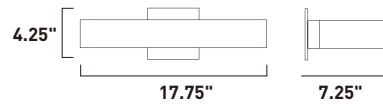

E41323-BZ, -SA
Wall Mount

B