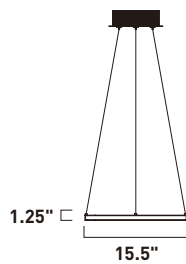

E22712-PC
Pendant

B