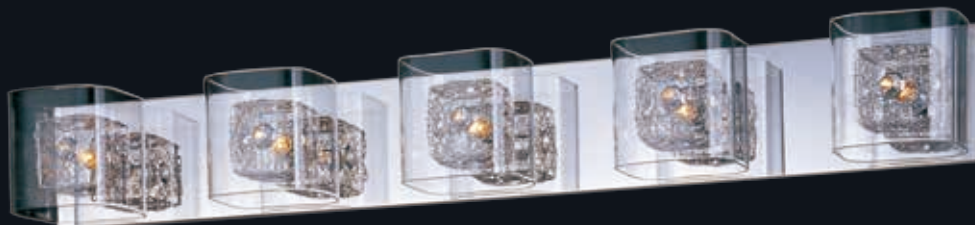

E22835-18SVPC, -18PCPC
Bath Vanity

G