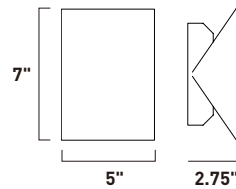

ITEM #	FINISH	LAMPING	DIMENSION	HCO	CRI	LUMENS		Additional Information
						INIT.	DEL.	
B E41333	SA, WT	8W LED 3000K (Integrated)	5"W x 7"H x 2.75"Ext.	3.5"	90	560	170	Dim. with ELV dimmer

Finish options: Satin Aluminum (SA) White (WT)