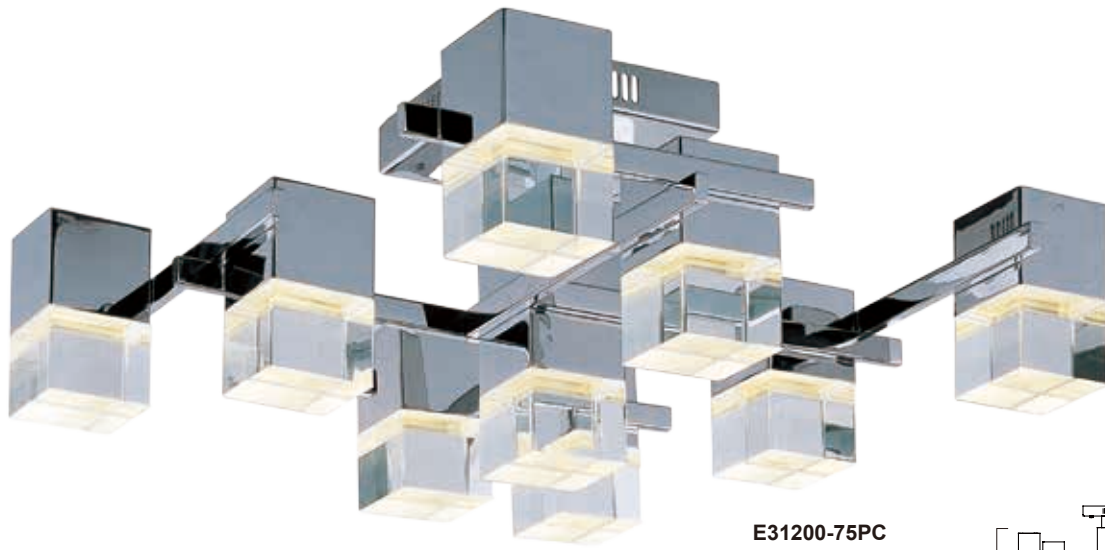

E31200-75PC
Flush Mount

C