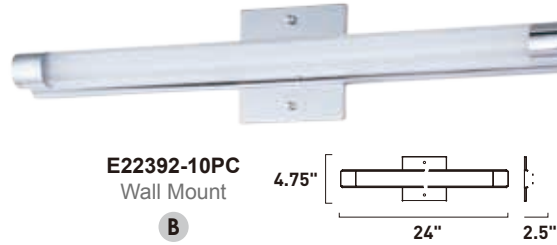

WAND LED

The minimalistic vanity design of Wand LED features Clear/White acrylic diffusers mounted on Polished Chrome frames. The dimmable, 40,000 rated life hours long-life 3000 K LEDs make this the choice for energy-saving applications and low-maintenance operation. Please note that E22391-10PC is not dimmable. All other items are dimmable.

- ADA Approved
- Suitable for Damp locations
- 3000K Color Temperature
- CRI 80
- Dimmable with Triac dimmers

	ITEM #	FINISH	LAMPING	DIMENSION	CRI	HCO	LUMENS	Additional Information
A	E22391	10PC	5W LED 3000K (Integrated)	14"W x 4.75"H x 2.5"Ext.	80	1"	435	Not dimmable
B	E22392	10PC	10W LED 3000K (Integrated)	24"W x 4.75"H x 2.5"Ext.	80	1"	880	Dimmable
C	E22393	10PC	15W LED 3000K (Integrated)	36"W x 4.75"H x 2.5"Ext.	80	1"	1251	Dimmable
D	E22394	10PC	20W LED 3000K (Integrated)	48"W x 4.75"H x 2.5"Ext.	80	1"	1740	Dimmable

Finish: Clear/White (10) Polished Chrome (PC)