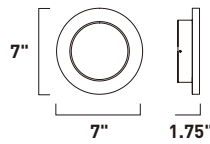

E41382-BZ, WT
Outdoor Wall Sconce

D