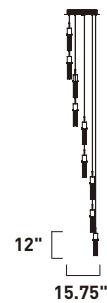

FIZZ III

- 3000K Color Temperature
- Ribbed Acrylic rectangular prisms with inner bubbles
- Etched Bubble Glass shades
- Dimmable with Triac dimmers

E22769-89BZ, -89PC
Pendant

A

	ITEM #	FINISH	LAMPING	DIMENSION	LUMENS	Additional Information
A	E22769	89BZ, 89PC	9 x 7.5W LED 3000K (Integrated)	15.75"W x 12"H x 135"OAH	2214	

Finish options: Etched/Bubble glass (89) Bronze (BZ) Polished Chrome (PC)