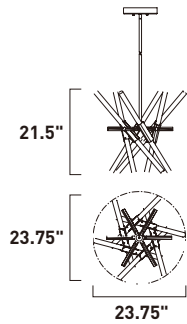

Finish: Clear Acrylic (75) Gunmetal (GM)

**E41432-75GM**  
Pendant

**C**

**E41433-75GM**  
Pendant

**D**

ITEM #	FINISH	LAMPING	DIMENSION	CRI	LUMENS	Additional Information
<b>C</b> E41432	75GM	36W LED 3000K (Integrated)	23.75"L x 23.75"W x 21.5"H x 63"OAH	80+	2520	Includes Two 6" Stems (ESTR07506GM-SG) Includes Three 12" Stems (ESTR07512GM-SG)  
<b>D</b> E41433	75GM	30W LED 3000K (Integrated)	39"L x 33.75"W x 44.75"H x 94.5"OAH	80+	2100	Includes Two 6" Stems (ESTR07506GM-SG) Includes Three 12" Stems (ESTR07512GM-SG)  