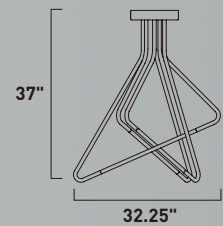

# TRIAD

- Matte White tubing intersect to form creative shadow casting
- 3000K Color Temperature
- CRI 80+
- Dimmable with Triac dimmers

**E23073-MW**  
Flush Mount

**A**

**E23077-MW**  
Flush Mount

**B**

	ITEM #	FINISH	LAMPING	DIMENSION	CRI	LUMENS	Additional Information
<b>A</b>	E23073	MW	24W PCB LED 3000K (Integrated)	22.25"W x 23.75"H	80+	1680	LED
<b>B</b>	E23077	MW	50W PCB LED 3000K (Integrated)	32.25"W x 37"H	80+	3500	LED