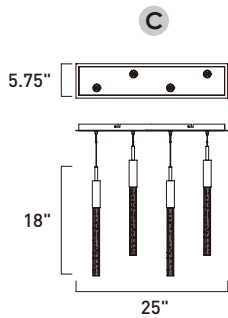

ITEM #	FINISH	LAMPING	DIMENSION	HCO	LUMENS	Additional Information
C	E32774	91BC, 118BRZ	30W LED 3000K (Integrated)	25"L x 5.75"W x 18"H x 140"OAH		984	
D	E32771	91BC, 118BRZ	7.5W LED 3000K (Integrated)	4.75"W x 18"H x 140"OAH		246	
E	E32770	91BC, 118BRZ	7.5W LED 3000K (Integrated)	4.75"W x 19"H x 6"Ext.	7"	246	

Finish options: Clear Bubble glass (91) with Black Chrome (BC) or Champagne Bubble glass (118) with Anodized Bronze (BRZ)