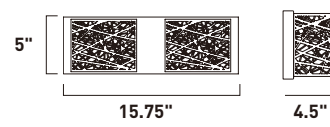

E21316-10BZ, -10PC
E21316-10BZ/BUI, -10PC/BUI (with LED Bulbs)
Wall Mount

G