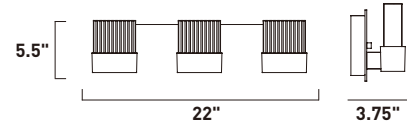

# FIZZ III

- See the full collection on page 213-218
- Dimmable with Triac dimmers

**E22751-89PC**  
Bath Vanity

**A**

**E22752-89PC**  
Bath Vanity

**B**

**E22753-89PC**  
Bath Vanity

**C**