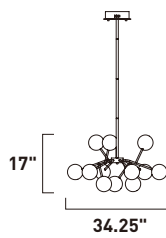

SATELLITE

- Uniquely shaped metal frame finished in Polished Chrome or Bronze
- Clear glass balls with cone shaped acrylic diffusers softly illuminate integrated LED modules
- 3000K Color Temperature
- CRI 80+
- Dimmable with Triac dimmers

E24284-24BZ, -24PC
Pendant

A