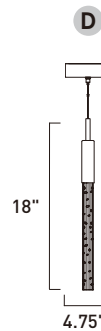

E32771-91BC, -118BRZ
Pendant