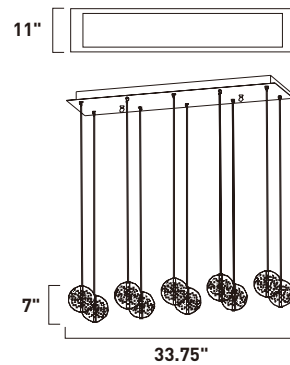

ITEM #	FINISH	LAMPING	DIMENSION	LUMENS	Additional Information
A	E24256	91PC	10 x 20W G4 2900K (Incl.)	33.75"L x 11"W x 7"H x 128"OAH	3200	

Finish: Clear Crystal (91) Polished Chrome (PC)