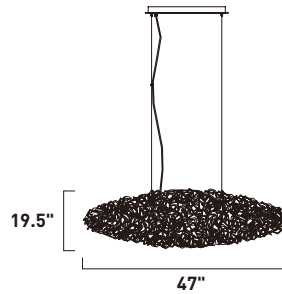

ITEM #	FINISH	LAMPING	DIMENSION	LUMENS			Additional Information
				CRI	INIT.	DEL.	
A E32578	PC	12 x 1.2W LED G4 3000K (Incl.)	47"W x 19.5"H x 130"OAH	80	1250	1200	

Finish: Polished Chrome (PC)