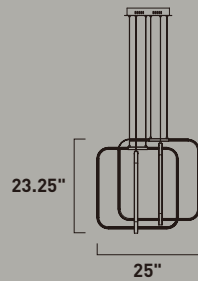

E24553-PC
Pendant

B