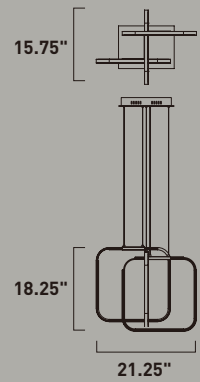

ITEM #	FINISH	LAMPING	DIMENSION	CRI	LUMENS	Additional Information
A	E24554	PC	50.4W PCB LED 3000K (Integrated)	25"W x 23.25"H x 145.25"OAH	80+	3528	
B	E24553	PC	29.2W PCB LED 3000K (Integrated)	21.25"L x 15.75"W x 18.25"H x 140.5"OAH	80+	2041	

Finish: Polished Chrome (PC)