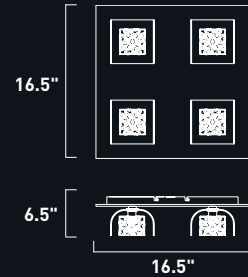

E22838-18SVPC, -18PCPC
Flush Mount

	ITEM #	FINISH	LAMPING	DIMENSION	LUMENS	Additional Information
A	E22836	18SVPC, 18PCPC	6 x 40W G9 Xenon (Incl.)	39"W x 26.5"W x 7.25"H	2400	↻
B	E22838	18SVPC, 18PCPC	4 x 40W G9 Xenon (Incl.)	16.5"W x 16.5"W x 6.5"H	1600	↻

Finish options: Clear glass (18) Polished Chrome (PC) Silver (SV)