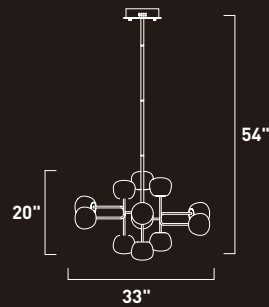

ITEM #	FINISH	LAMPING	DIMENSION	HCO	CRI	LUMENS	Additional Information
A	E21123	11WT	2 x 4.8W LED 3000K (Integrated)	10.25"W x 14.5"H x 8"Ext.	7.25"	80	672	
B	E21126	11WT	12 x 4.8W LED 3000K (Integrated)	33"W x 20"H x 54"OAH		80	4032	Includes One 6" Stem (ESTR06006WT-AN) Includes Three 12" Stems (ESTR06012WT-AN)

Finish: Matte White glass (11) White (WT)