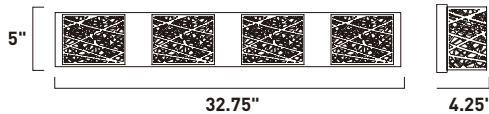

ITEM #	FINISH	LAMPING	DIMENSION	HCO	LUMENS	Additional Information	
A	E21302	10BZ, 10PC	1 x 50W G9 Xenon (Incl.)	7.75"W x 6"H x 4"Ext.	3"	550	Suitable for Dry location only
B	E21315	10BZ, 10PC	2 x 50W G9 Xenon (Incl.)	15.75"W x 5"H x 4.5"Ext.	2.5"	1100	
C	E21316	10BZ, 10PC	3 x 50W G9 Xenon (Incl.)	24"W x 5"H x 4.25"Ext.	2.5"	1650	
D	E21317	10BZ, 10PC	4 x 40W G9 Xenon (Incl.)	32.75"W x 5"H x 4.25"Ext.	2.5"	1600	

Finish options: Bronze (BZ) Polished Chrome (PC)