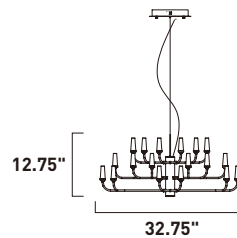

E24365-09BZ, 09PC
Chandelier

ITEM #	FINISH	LAMPING	DIMENSION	CRI	LUMENS	Additional Information
A E24365	09BZ, 09PC	43.2W LED 3000K (Integrated)	32.75"W x 12.75"H x 135.75"OAH	80+	3024	

Finish Options: Frost White glass (09) Bronze (BZ) Polished Chrome (PC)