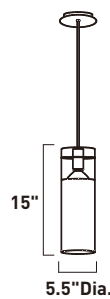

E22000-10
Pendant