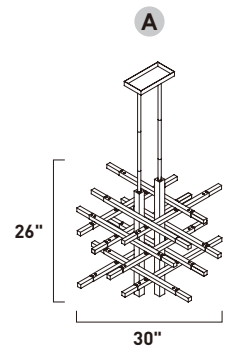

E22516-90PC
Pendant