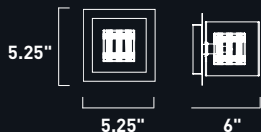

E22832-18SVPC, -18PCPC
Bath Vanity

D