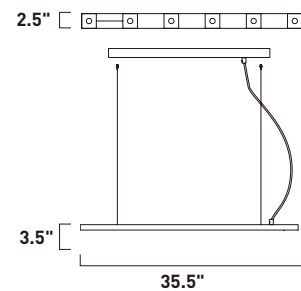

BLOCS LED

- Dimmable G9 LED bulbs included
- Thick glass blocks with frosted openings
- 3000K Color Temperature
- CRI 80+
- Dimmable with Electronic Low Voltage Dimmer

A

SQUARE

E32034-18PC
Pendant

B

	ITEM #	FINISH	LAMPING	DIMENSION	CRI	LUMENS	Additional Information
A	E32038	18PC	8.8W LED G9 3000K (Incl.)	8"W x 4"H	80+	1760	
B	E32034	18PC	13.2W LED G9 3000K (Incl.)	35.5"L x 2.5"W x 3.5"H x 118"OAH	80+	2640	①

Finish: Clear glass (18) Polished Chrome (PC)