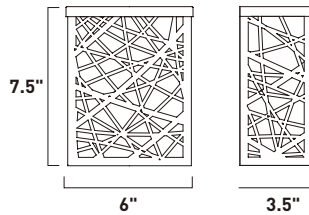

ITEM #	FINISH	LAMPING	DIMENSION	LUMENS	Additional Information
A	E21336 61BZ, 61PC	1 x 6W LED 3000K (Integrated)	12"W x 6.5"H x 3.5"Ext.	1280	* Made with 304 grade SST Suitable for Indoor or Outdoor Locations
B	E21333 61BZ, 61PC	2 x 6W LED 3000K (Integrated)	6"W x 7.5"H x 3.5"Ext.	640	* Made with 304 grade SST Suitable for Indoor or Outdoor Locations
C	E21335 61BZ, 61PC	4 x 6W LED 3000K (Integrated)	6.5"W x 12"H x 3.5"Ext.	1280	* Made with 304 grade SST Suitable for Indoor or Outdoor Locations

Finish options: White Acrylic (61) Bronze (BZ) Polished Chrome (PC)