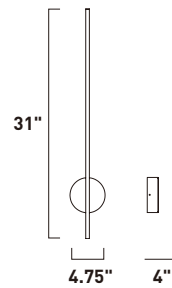

E41440-SA, WT
Wall Sconce

C