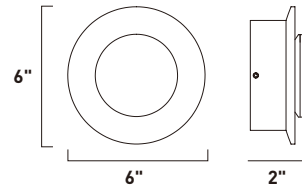

E41376-WT
Wall Sconce

A