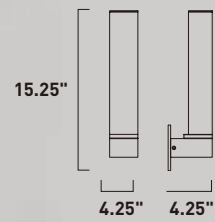

ALUMILUX

- Available in various finishes
- Collection features full range of products from pendants, flush mounts, interior/exterior wall sconces, and landscape lighting
- Dimmable with Electronic Low Voltage dimmer
- Machined Aluminum
- 3000K Color Temperature
- CRI 90

E41460-SA, WT
Wall Sconce

A

- Rotates 180° degrees