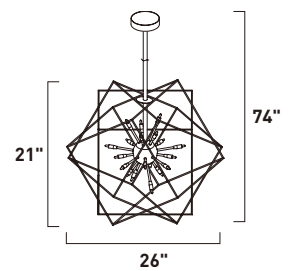

**A**

ITEM #	FINISH	LAMPING	DIMENSION	LUMENS		Additional Information	
				CRI INIT.	DEL.		
<b>A</b> E22918	BKPC	12 x 1.2W LED G4 3000K (Incl.)	23"W x 8.5"H x 57.5"OAH	80	1320	1200	Includes One 6" Stem (ESTR06206BK-DZ) Includes Three 12" Stems (ESTR06212BK-DZ)

Finish: Black/Polished Chrome (BKPC)

**E22910-BKPC**  
Pendant

**E22912-BKPC**  
Pendant

ITEM #	FINISH	LAMPING	DIMENSION	LUMENS			Additional Information	
				CRI	INIT.	DEL.		
<b>B</b>	E22910	BKPC	12 x 1.2W LED G4 3000K (Incl.)	20.5"W x 15.5"H x 67"OAH	80	1320	1200	Includes One 6" Stem (ESTR06206BK-DZ) Includes Three 12" Stems (ESTR06212BK-DZ)
<b>C</b>	E22912	BKPC	20 x 1.2W LED G4 3000K (Incl.)	26"W x 21"H x 74"OAH	80	2200	2000	Includes One 6" Stem (ESTR06206BK-DZ) Includes Three 12" Stems (ESTR06212BK-DZ)