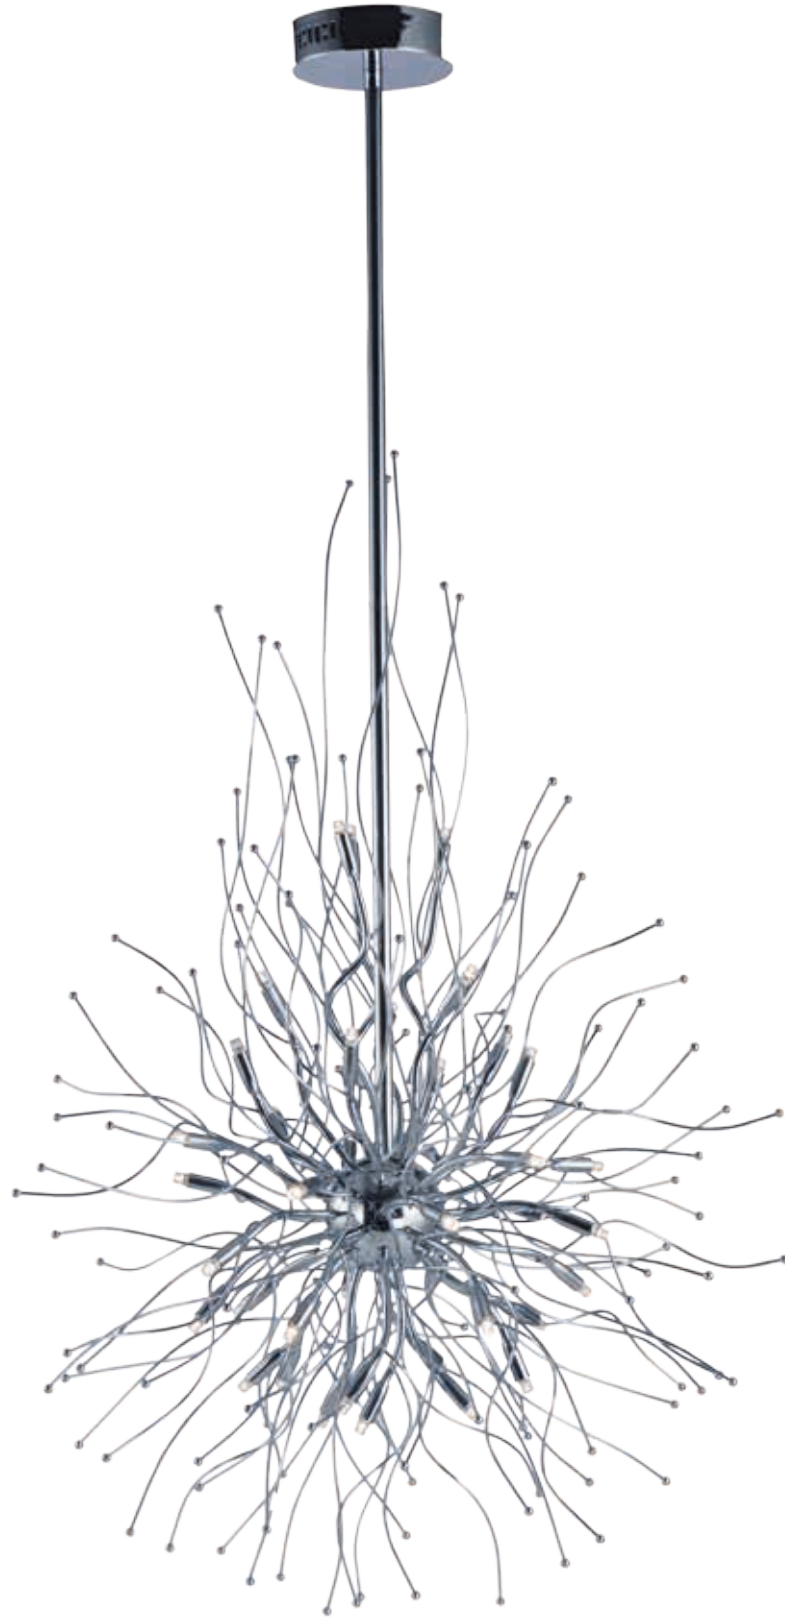

ORION

- Lamps Included
- Energy Efficient
- 3000K Color Temperature
- CRI 80+
- Dimmable with Electronic Low Voltage (ELV) dimmer

ITEM #	FINISH	LAMPING	DIMENSION	CRI	LUMENS	Additional Information	
A	E24674	PC	46.8W LED G4 3000K (Incl.)	26.5"W x 39.5"H x 85"OAH	80+	4290	Includes One 6" Stem (ESTR06206PC-DZ) Includes Three 12" Stems (ESTR06212PC-DZ)

Finish: Polished Chrome (PC)