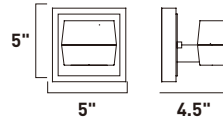

A

E22892-89PC
Bath Vanity