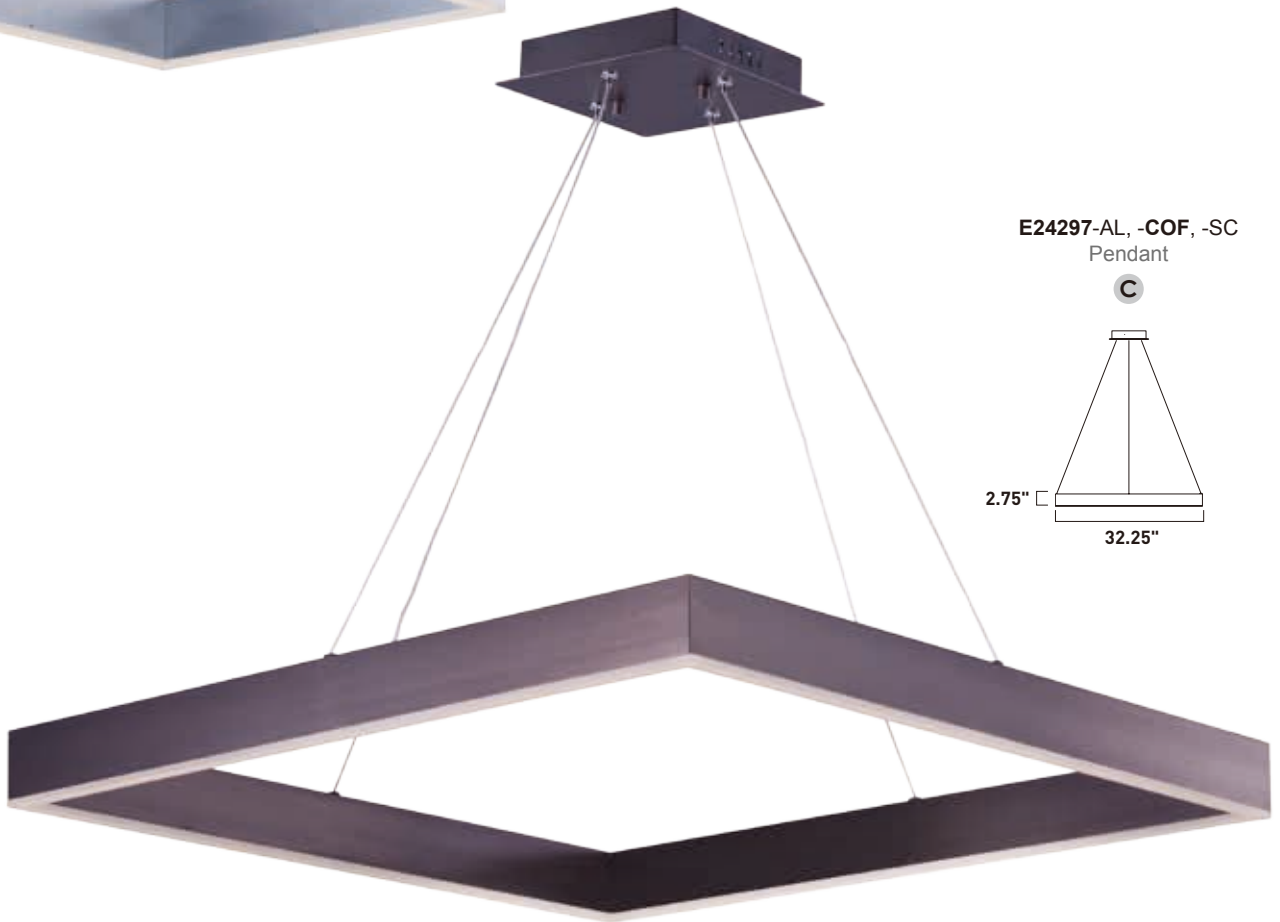

E24297-AL, -COF, -SC
Pendant

C