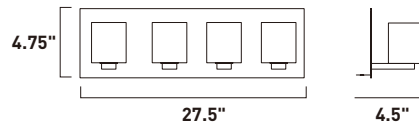

E32170-18PC
Bath Vanity

F