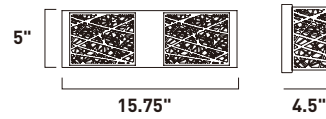

E21316-10BZ, -10PC
E21316-10BZ/BUI, -10PC/BUI (with LED Bulbs)
Wall Mount

C