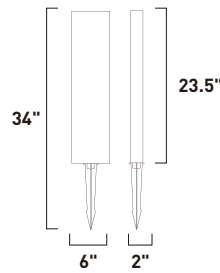

E41350-BZ, SA
Pathway Light

C