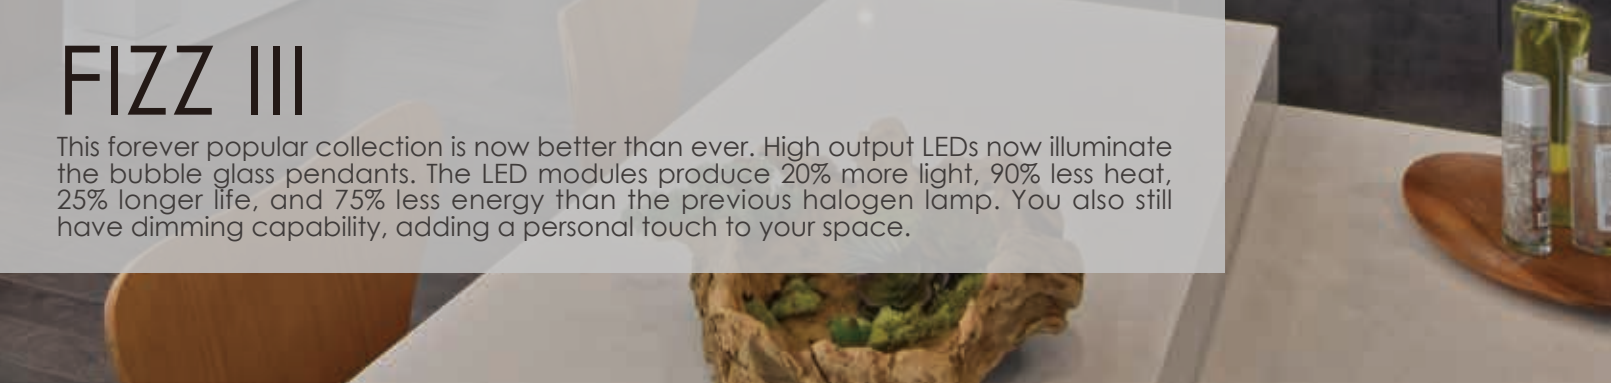

## FIZZ III

This forever popular collection is now better than ever. High output LEDs now illuminate the bubble glass pendants. The LED modules produce 20% more light, 90% less heat, 25% longer life, and 75% less energy than the previous halogen lamp. You also still have dimming capability, adding a personal touch to your space.