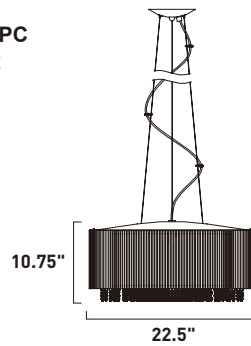

B

(Optional)
BUL-2.9W-G9-CL-120V
G9 LED Bulb
2.9W
Color Temperature: 2700K/3500K
Total Rated Lumens: 190/200
Life Rated: 25,000 Hours
CRI: 80+
Dimmable

C

	ITEM #	FINISH	LAMPING	DIMENSION	LUMENS	Additional Information
B	E23137	10PC	10 x 40W G9 Xenon (Incl.)	22.5"W x 10.75"H x 130"OAH	4000	①
C	E23135	10PC	7 x 40W G9 Xenon (Incl.)	16.75"W x 11.5"H x 130"OAH	2800	①

Finish: Clear/White (10) Polished Chrome (PC)