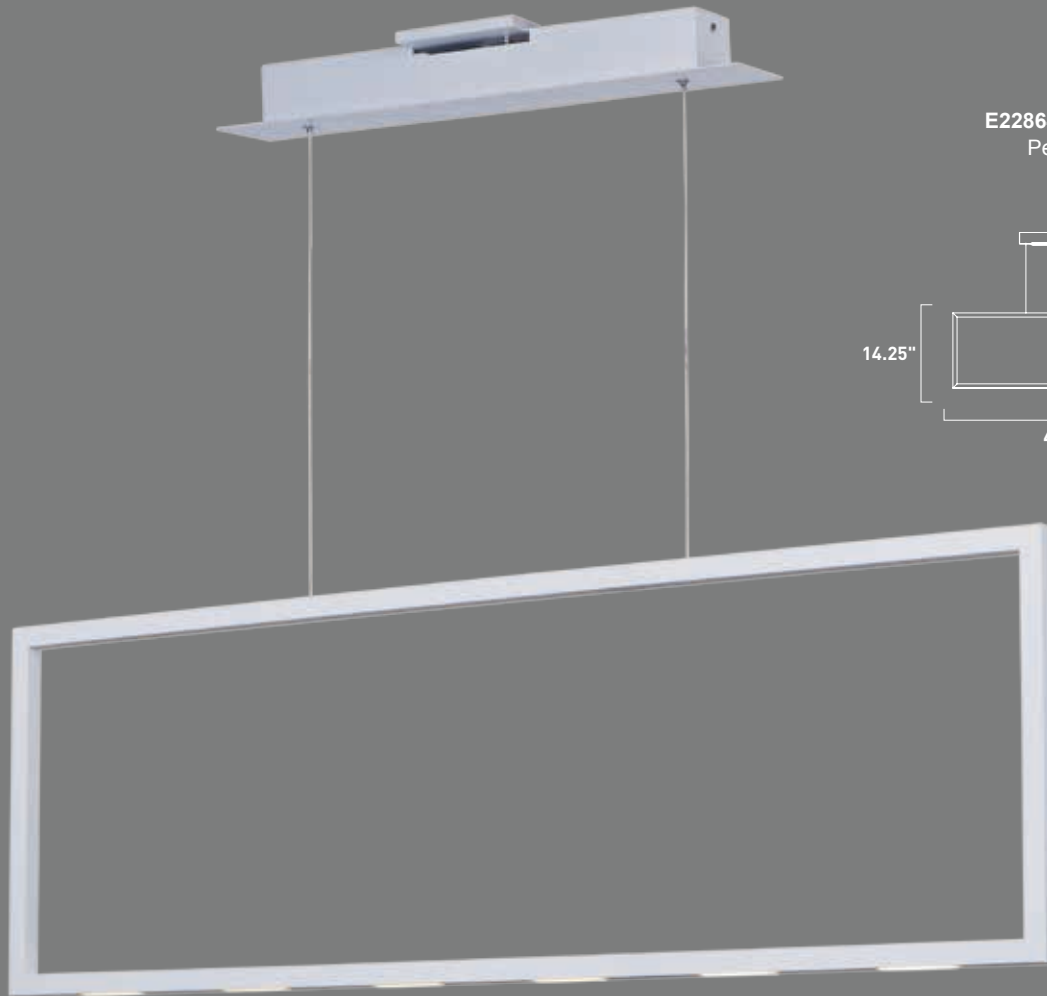

MW Matte White

RHOMBUS

- Concealed LED in bottom of thin-profile rectangular forms
- Available in Matte White and Bronze finish
- 3000K Color Temperature
- CRI 80+
- Dimmable with Triac dimmers

E22864-BZ, -MW
Pendant

B