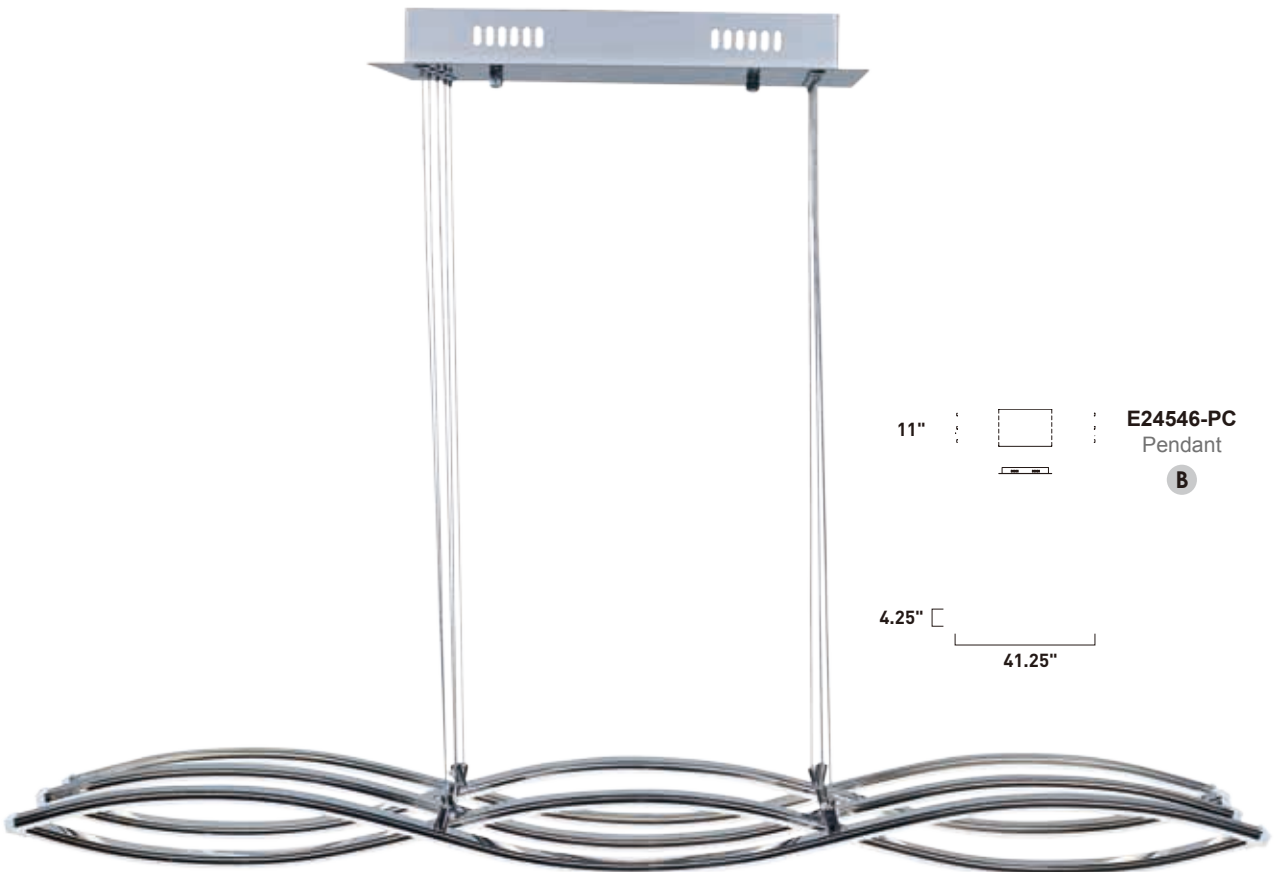

# WAKE

- Waves of Polished Chrome mirror
- Strips of LEDs evenly illuminate
- 3000K Color Temperature
- CRI 80
- Dimmable with Triac dimmers

	ITEM #	FINISH	LAMPING	DIMENSION	CRI	LUMENS	Additional Information
<b>A</b>	E24541	PC	43.2W PCB LED 3000K (Integrated)	47.25"L x 14.25"W x 7"H	80	3024	
<b>B</b>	E24546	PC	37.8W PCB LED 3000K (Integrated)	41.25"L x 11"W x 4.25"H x 126.5"OAH	80	2646	