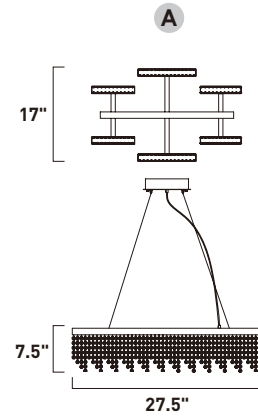

E23096-138PC
Pendant

	ITEM #	FINISH	LAMPING	DIMENSION	CRI	LUMENS	Additional Information
A	E23096	138PC	24W LED 3000K (Integrated)	27.5"L x 17"W x 7.5"H x 123"OAH	80+	1680	

Finish: Smoky crystal (138) Polished Chrome (PC)