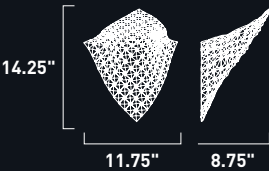

WAVE

- Standard Dimmable
- 2900K Color Temperature

A

E24270-20PC
Wall Mount

B

(Optional)
BUL-2.9W-G9-CL-120V
G9 LED Bulb
2.9W
Color Temperature: 2700K/3500K
Total Rated Lumens: 190/200
Life Rated: 25,000 Hours
CRI: 80+
Dimmable

	ITEM #	FINISH	LAMPING	DIMENSION	HCO	LUMENS	Additional Information
A	E24272	20PC	4 x 40W G9 Xenon (Incl.)	15.5"W x 5"H		1600	
B	E24270	20PC	1 x 40W G9 Xenon (Incl.)	11.75"W x 14.25"H x 8.75"Ext.	5.5"	400	

Finish: Crystal (20) Polished Chrome (PC)