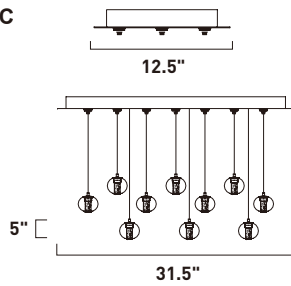

E22565-81PC
Pendant

D