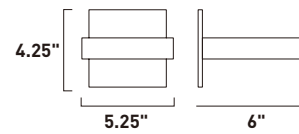

ITEM #	FINISH	LAMPING	DIMENSION	HCO	CRI	LUMENS	Additional Information
D	E41321	BZ, SA	28 x 0.3W LED 3000K (Integrated)	7.75"W x 7.75"H x 4.5"Ext.	3.72"	80+	440	LED
E	E41300	BZ, SA	7 x 1W LED 3000K (Integrated)	8"W x 10"H x 3.5"Ext.	5"	90	560	LED CA T24
F	E41319	BZ, SA	1 x 3W LED 3000K (Integrated)	5.25"W x 4.25"H x 6"Ext.	2.16"	80+	210	LED

Finish options: Bronze (BZ) Satin Aluminum (SA)