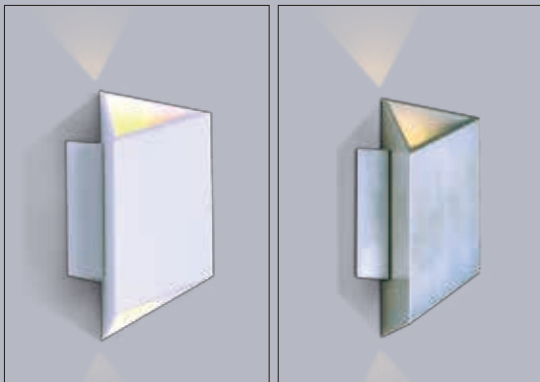

ALUMILUX

- Available in various shapes and finishes
- Cast and Machined Aluminum
- 3000K Color Temperature
- CRI 90
- Dimmable with Electronic Low Voltage dimmer

E41373-SA, WT
Outdoor Wall Sconce

A

ITEM #	FINISH	LAMPING	DIMENSION	HCO	CRI	INIT.	DEL.	LUMENS	Additional Information
A E41373	SA, WT	7W LED 3000K (Integrated)	7"W x 8.5"H x 2.5"Ext.	4.25"	90	490	460	Dim. with triac dimmer	

Finish options: Satin Aluminum (SA) White (WT)