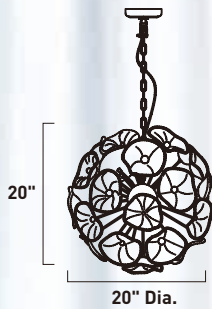

E22093-26, -28
Pendant

A

FIORI

The Fiori Collection boasts of a contemporary design fused with historic craftsmanship. A floral sphere, comprised with hand formed Murano glass crystal petals, is eloquently designed in an amazing combination of glass and chrome while delivering an amazing glow of light. The result is a fixture that will definitely make a statement in any design space.