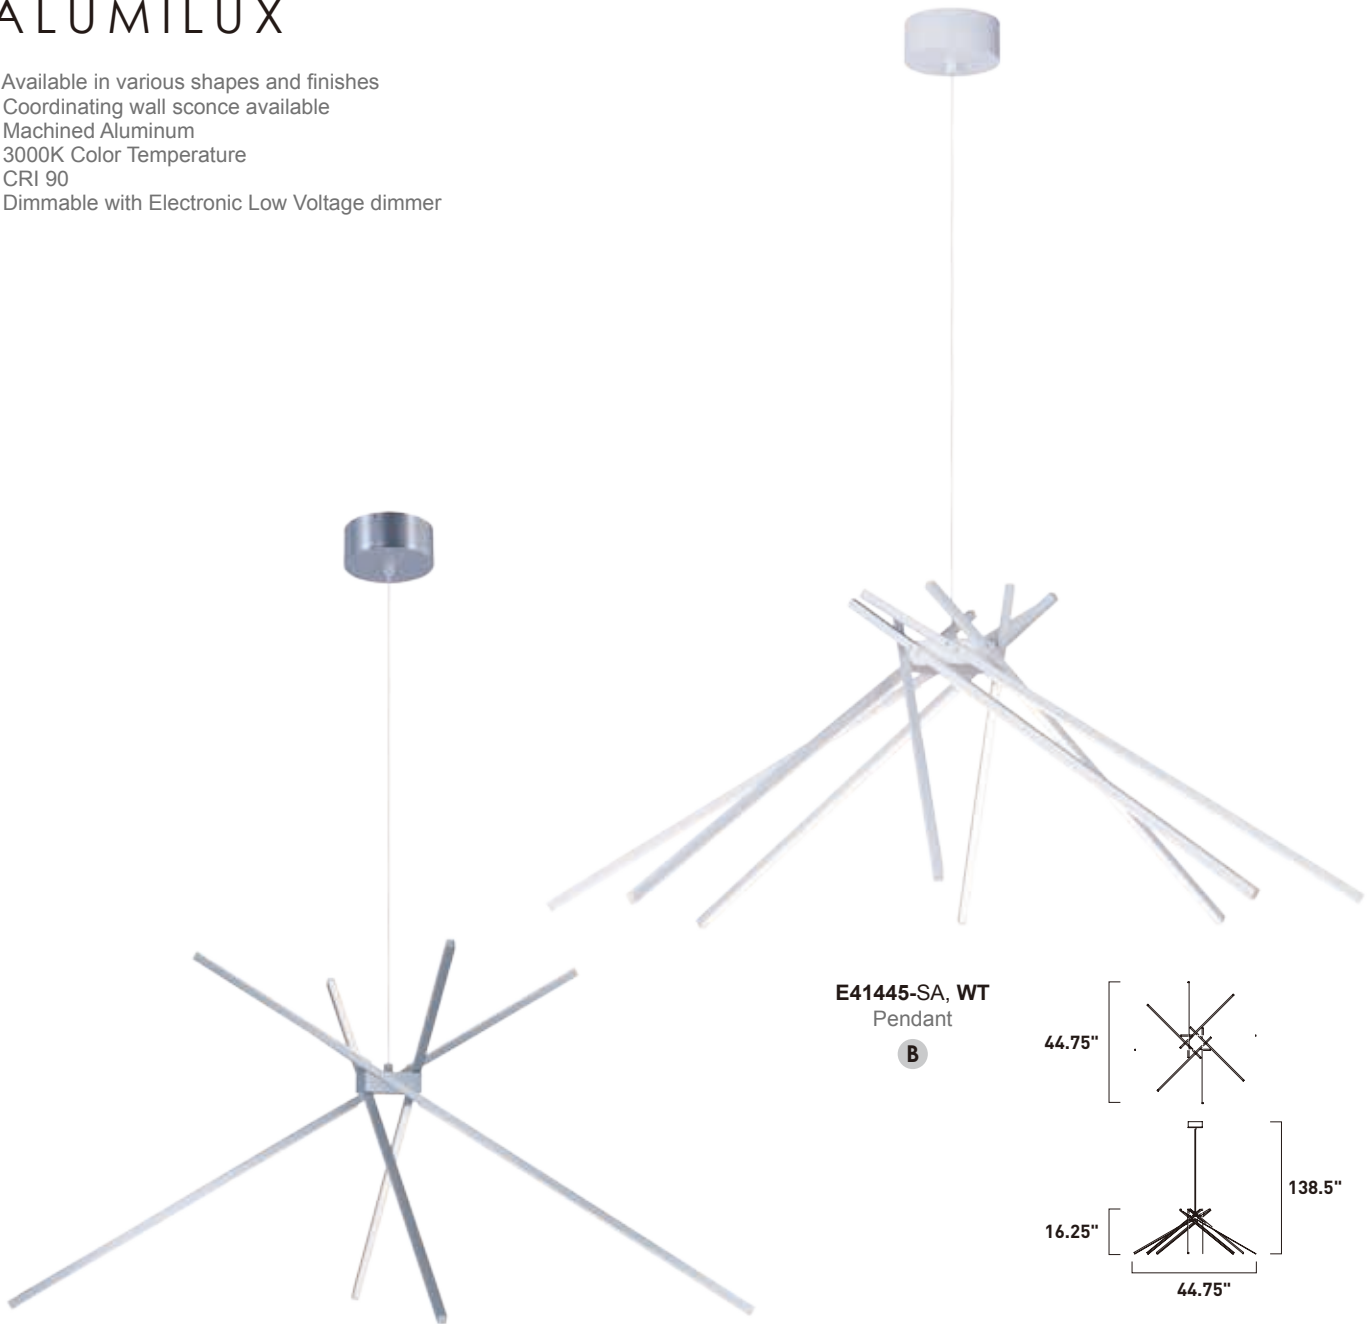

E41445-SA, WT
Pendant

ALUMILUX

- Available in various shapes and finishes
- Coordinating wall sconce available
- Machined Aluminum
- 3000K Color Temperature
- CRI 90
- Dimmable with Electronic Low Voltage dimmer

A