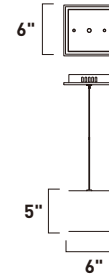

E22264-61PC
Pendant

C