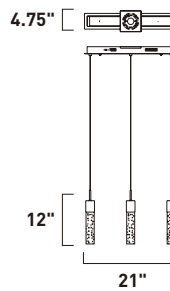

E22773-91PC
Pendant

E