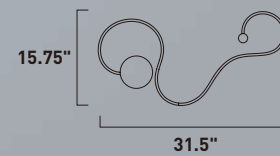

ITEM # FINISH LAMPING

DIMENSION

HCO CRI

LUMENS

Additional Information

A	E24533	WT	18W PCB LED 3000K (Integrated)	51.5"W x 17"H	12.5"	80+	1260	
B	E24531	WT	14.5W PCB LED 3000K (Integrated)	25"W x 28"H	13.25"	80+	1015	
C	E24532	WT	14W PCB LED 3000K (Integrated)	31.5"W x 15.75"H	9"	80+	910	

Finish: White (WT)