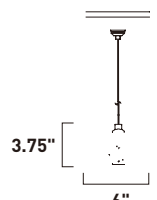

E24500-91PC
Pendant

ITEM #	FINISH	LAMPING	DIMENSION	LUMENS	Additional Information	
A	E24508	91PC	13 x 1.5W LED (Incl.)	21"W x 3.75"H x 134"OAH	1365	RAPIDJACK
B	E24501	91PC	1 x 1.5W LED (Incl.)	6"W x 3.75"H x 134"OAH	105	RAPIDJACK
C	E24500	91PC	1 x 1.5W LED (Incl.)	6"W x 3.75"H x 134"OAH	105	RAPIDJACK

Finish: Bubble glass (91) Polished Chrome (PC)