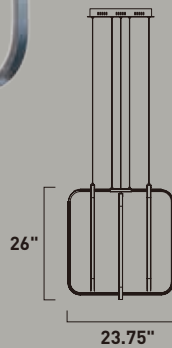

E24557-PC
Pendant

B