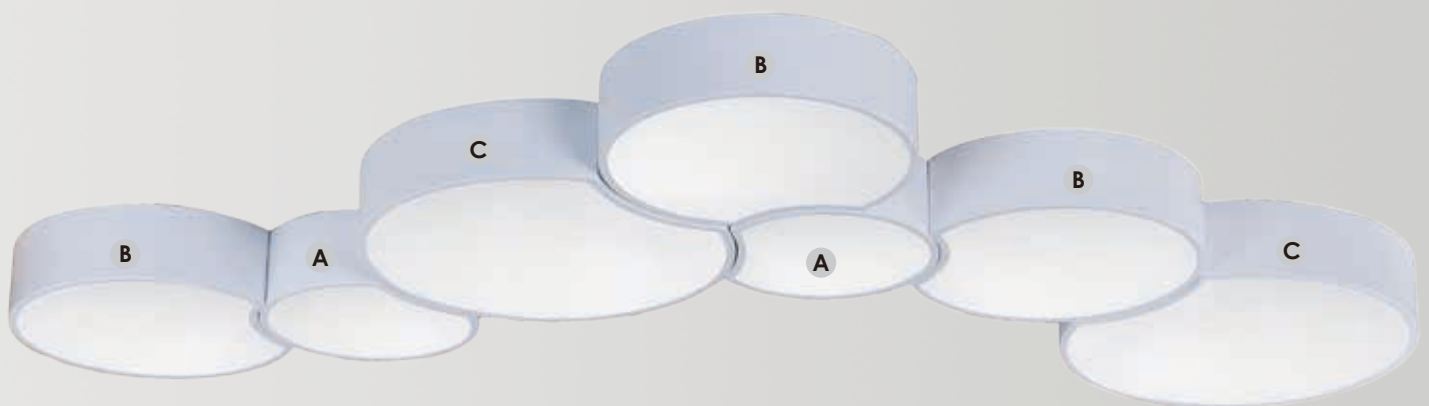

CELLS

- Customizable, modular ceiling fixtures are easily linked together
- Acrylic diffuser to soften light output
- Up to 10 Mods controlled by one J box
- 3000K Color Temperature
- CRI 80
- Dimmable with Triac dimmers