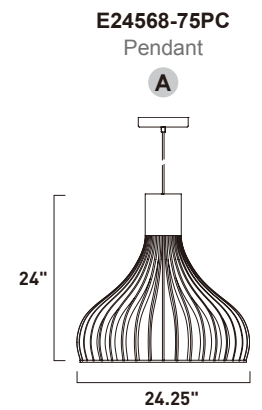

TURBO

- Fins of High Quality acrylic
- Trimmed with Polished Chrome
- 3000K Color Temperature
- CRI 80+
- Dimmable with Triac dimmers

	ITEM #	FINISH	LAMPING	DIMENSION	CRI	LUMENS	Additional Information
A	E24568	75PC	20W PCB LED 3000K (Integrated)	24.25"W x 24"H x 144"OAH	80+	1400	

Finish: Clear Acrylic (75) Polished Chrome (PC)