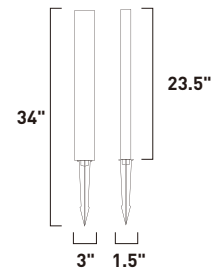

ITEM #	FINISH	LAMPING	DIMENSION	CRI	LUMENS	Additional Information
A	E41366	BZ, SA	18 x 0.3W LED 3000K (Incl.)	4"W x 34"H	80+	298	LED
B	E41363	BZ, SA	2 x 1W LED 3000K (Incl.)	3.25"W x 34"H	80+	140	LED
C	E41364	BZ, SA	1 x 3W LED 3000K (Incl.)	3"W x 34"H	80+	210	LED

Finish options: Bronze (BZ) Satin Aluminum (SA)