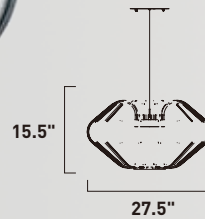

# ARGENT

- Shapes of artfully bent Polished Chrome
- 3000K Color Temperature
- CRI 80+
- Dimmable with Triac dimmers

**E24512-PC**  
Pendant

**B**

**E24514-PC**  
Pendant

**A**

	ITEM #	FINISH	LAMPING	DIMENSION	CRI	LUMENS	Additional Information
<b>A</b>	E24514	PC	103.7W PCB LED 3000K (Integrated)	27.5"W x 15.5"H x 137.75"OAH	80+	7258	
<b>B</b>	E24512	PC	69.1W PCB LED 3000K (Integrated)	21.5"W x 12"H x 134"OAH	80+	4838	