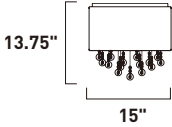

E22384-120PC
Pendant

D