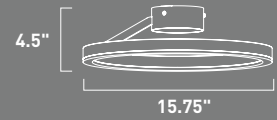

• Wall Mount Option

E22841-MW
Flush/Wall Mount

D