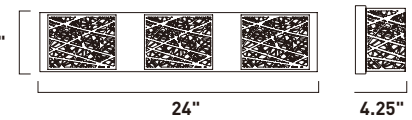

E21317-10BZ, -10PC
E21317-10BZ/BUI, -10PC/BUI (with LED Bulbs)
Wall Mount

H