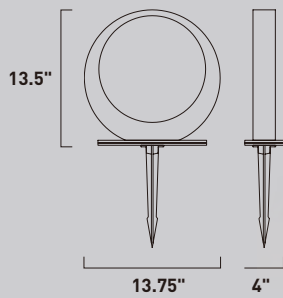

E41049-BZ, WT
Pathway Light
C

ITEM #	FINISH	LAMPING	DIMENSION	CRI	LUMENS		Additional Information
					INIT.	DEL.	
C E41049	BZ, WT	12W COB LED 3000K (Integrated)	13.75"L x 4"W x 13.5"H	90	840	610	

Finish options: Bronze (BZ) White (WT)