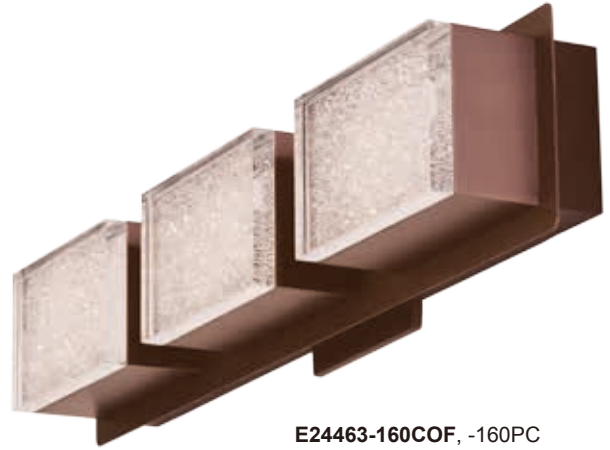

# PIZZAZZ

- See the full collection on page 145-148
- Dimmable with Triac dimmers

**E24461-160COF, -160PC**  
Wall Mount

**A**

**E24463-160COF, -160PC**  
Wall Mount

**B**

**E24464-160COF, -160PC**  
Wall Mount