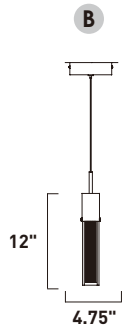

E22761-89BZ, -89PC
Pendant