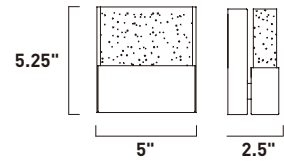

E22755-89PC
Bath Vanity

E

F

G

	ITEM #	FINISH	LAMPING	DIMENSION	LUMENS	Additional Information
E	E22755	89PC	2 x 3W LED (Integrated)	5"W x 5.25"H x 2.5"Ext.	420	
F	E22756	89PC	2 x 15W LED (Integrated)	18"W x 5.25"H x 2.5"Ext.	2100	
G	E22757	89PC	2 x 22W LED (Integrated)	24"W x 5.25"H x 2.5"Ext.	3000	

Finish: Etched/Bubble glass (89) Polished Chrome (PC)