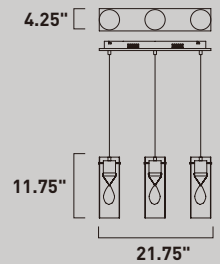

B

E21115-18PC
Pendant

C