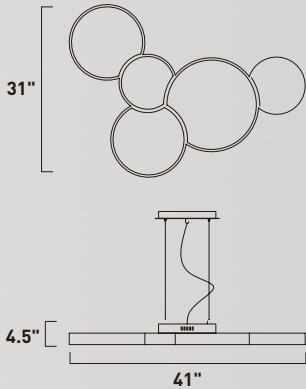

ITEM #	FINISH	LAMPING	DIMENSION	CRI	LUMENS	Additional Information
A	E20175	11MW	64.2W LED 3000K (Incl.)	27"L x 21"W x 4.5"H x 130"OAH	80	4494	
B	E20177	11MW	97.8W LED 3000K (Incl.)	41"L x 31"W x 4.5"H x 130"OAH	80	6846	

Finish: Matte White (11) Matte White (MW)