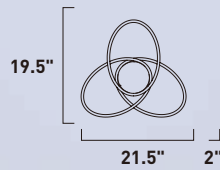

Finish: Matte White (MW)

• Flush Mount Option

**E21422-MW**  
Wall/Flush Mount

**C**

**E21423-MW**  
Flush Mount

**D**

ITEM #	FINISH	LAMPING	DIMENSION	LUMENS			Additional Information		
				HCO	CRI	INIT. DEL.			
<b>C</b>	E21422	MW	48W LED 3000K (Integrated)	21.5"W x 19.5"H x 2"Ext.	9.75"	80	3360	1710	LED
<b>D</b>	E21423	MW	68W LED 3000K (Integrated)	31.5"L x 28.5"W x 2"H		80	4760	2670	LED