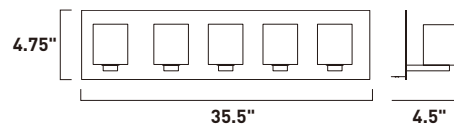

E32171-18PC
Bath Vanity

G

	ITEM #	FINISH	LAMPING	DIMENSION	HCO	CRI	LUMENS	Additional Information
C	E32031	18PC	2.2W LED G9 3000K (Incl.)	6"W x 4.75"H x 4.5"Ext.	3.5"	80+	440	
D	E32032	18PC	4.4W LED G9 3000K (Incl.)	11.75"W x 4.75"H x 4.5"Ext.	3.5"	80+	880	
E	E32033	18PC	6.6W LED G9 3000K (Incl.)	19.5"W x 4.75"H x 4.5"Ext.	3.5"	80+	1320	
F	E32170	18PC	8.8W LED G9 3000K (Incl.)	27.5"W x 4.75"H x 4.5"Ext.	3.5"	80+	1760	
G	E32171	18PC	11W LED G9 3000K (Incl.)	35.5"W x 4.75"H x 4.5"Ext.	3.5"	80+	2200	

Finish: Clear glass (18) Polished Chrome (PC)