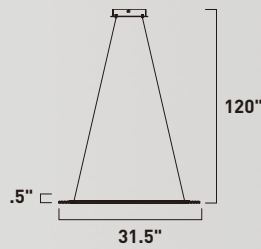

Finish: Matte White Acrylic (11) Matte Silver (MS)

**E22653-11MS**  
Pendant

**B**

**E22654-11MS**  
Pendant

**C**

	ITEM #	FINISH	LAMPING	DIMENSION	LUMENS			Additional Information
					CRI	INIT.	DEL.	
<b>B</b>	E22653	11MS	24W LED 3000K (Integrated)	23.75"W x .5"H x 120"OAH	80	1680	1280	
<b>C</b>	E22654	11MS	32W LED 3000K (Integrated)	31.5"W x .5"H x 120"OAH	80	2240	1810	