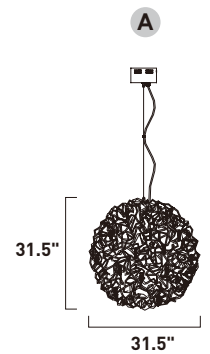

E32576-PC
Pendant