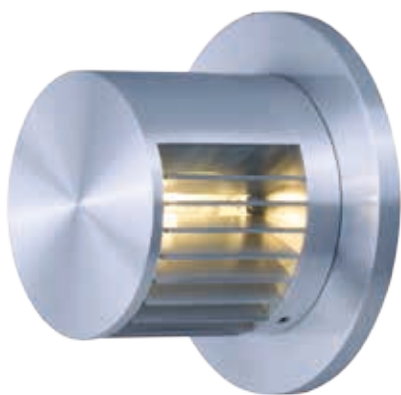

ALUMILUX

- Cast and Machined Aluminum
- 3000K Color Temperature
- CRI 80+
- Light pattern cast on wall

E41386-SA, WT
Outdoor Wall Sconce

A

ITEM #	FINISH	LAMPING	DIMENSION	LUMENS			Additional Information
				HCO	CRI	INIT. DEL.	
A E41386	SA, WT	4W LED 3000K (Integrated)	4.5"W x 4.5"H x 3"Ext.	2.25"	80	360 75	

Finish options: Satin Aluminum (SA) White (WT)