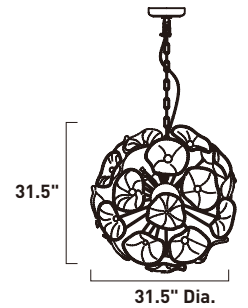

- 26**  
 Finish: Bronze (-BZ)  
 Glass: Amber Murano
- 28**  
 Finish: Polished Chrome (-PC)  
 Glass: Clear Murano

**E22096-26, -28**  
 Pendant

**B**

	ITEM #	FINISH	LAMPING	DIMENSION	LUMENS	Additional Information
<b>A</b>	E22093	26, 28	12 x 40W G9 Xenon (Incl.)	20"W x 20"H x 133"OAH	4800	36" of chain (20) (1)
<b>B</b>	E22096	26, 28	28 x 25W G9 Xenon (Incl.)	31.5"W x 31.5"H x 63"OAH	7000	36" of chain (20) (1)