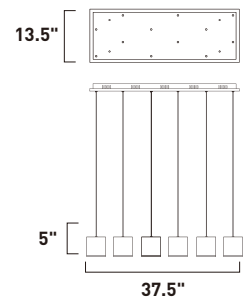

ITEM #	FINISH	LAMPING	DIMENSION	CRI	LUMENS	Additional Information
A	E22260	61PC	1 x 4.8W LED 3000K (Integrated)	6"L x 6"W x 3.25"H x 120"OAH	80	288	LED ⬆️
B	E22261	61PC	1 x 4.8W LED 3000K (Integrated)	6"L x 6"W x 5"H x 120"OAH	80	288	↻ LED ⬆️
C	E22264	61PC	8 x 4.8W LED 3000K (Integrated)	39.25"L x 6.25"W x 3.25"H x 120"OAH	80	2304	↻ LED ⬆️
D	E22268	61PC	12 x 4.8W LED 3000K (Integrated)	37.5"L x 13.5"W x 5"H x 120"OAH	80	3456	↻ LED ⬆️

Finish: White Acrylic (61) Polished Chrome (PC)