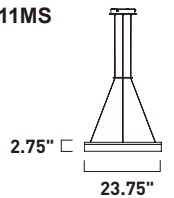

**A**

**E22453-11BZ, -11MS**  
Pendant

**C**

	ITEM #	FINISH	LAMPING	DIMENSION	CRI	LUMENS	Additional Information
<b>A</b>	E22456	11BZ, 11MS	70W PCB LED 3000K (Integrated)	31.75"W x 2.75"H x 122"OAH	80	4900	LED ①
<b>B</b>	E22455	11BZ, 11MS	40W PCB LED 3000K (Integrated)	23.75"W x 2.75"H x 122"OAH	80	2800	LED ①
<b>C</b>	E22453	11BZ, 11MS	24W PCB LED 3000K (Integrated)	23.75"W x 2.75"H x 122"OAH	80	1680	LED ①