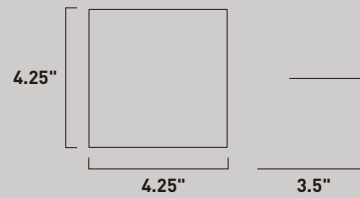

• Adjustable

E41326-SA, WT
Wall Sconce

B

	ITEM #	FINISH	LAMPING	DIMENSION	LUMENS				Additional Information
					HCO	CRI	INIT.	DEL.	
A	E41460	SA, WT	8W LED 3000K (Integrated)	4.25"W x 15.25"H x 4.25"Ext.	13"	90	560	430	
B	E41326	SA, WT	4W COB LED 3000K (Integrated)	4.25"W x 4.25"H x 3.5"Ext.	3.5"	90	280	140	

Finish options: Satin Aluminum (SA) White (WT)