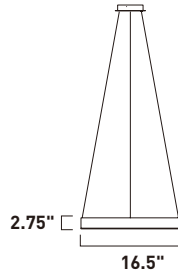

E24297-AL, -COF, -SC
Pendant

C