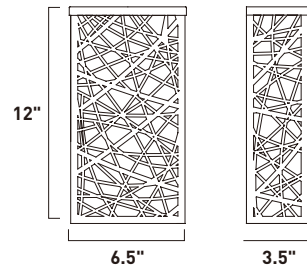

E21333-61BZ, -61PC
Wall Sconce

B