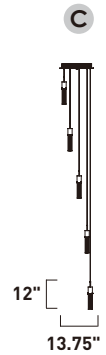

Finish options: Etched/Bubble glass (89) Bronze (BZ) Polished Chrome (PC)

**E22761-89BZ, -89PC**  
Pendant

**E22765-89BZ, -89PC**  
Pendant

	ITEM #	FINISH	LAMPING	DIMENSION	LUMENS	Additional Information
<b>B</b>	E22761	89BZ, 89PC	1 x 7.5W LED 3000K (Integrated)	4.75"W x 12"H x 120"OAH	238	
<b>C</b>	E22765	89BZ, 89PC	5 x 7.5W LED 3000K (Integrated)	13.75"W x 12"H x 135"OAH	1190	