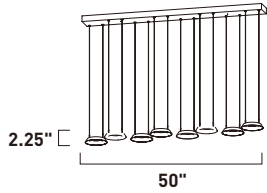

E20905-BK
Pendant

C

E20903-BK
Pendant

D