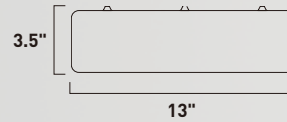

CELLS

The Cells collection is a modular system that allows for one unit to install on a powered outlet and up to 9 additional units of your choice to be added to the original module with the additional wire included inside each fixture. The additional wire moves from fixture to fixture through knockouts on the side. This system allows the user to create a sculpture of light on ceiling sure to become the focal point in the room.

A

E20172-11MW
Flush Mount

B

C

	ITEM #	FINISH	LAMPING	DIMENSION	CRI	LUMENS	Additional Information
A	E20171	11MW	12W LED 3000K (Incl.)	10"W x 3.5"H	80	840	
B	E20172	11MW	21.6W LED 3000K (Incl.)	13"W x 3.5"H	80	1512	
C	E20173	11MW	30.6W LED 3000K (Incl.)	16"W x 3.5"H	80	2142	

Finish: Matte White (11) Matte White (MW)