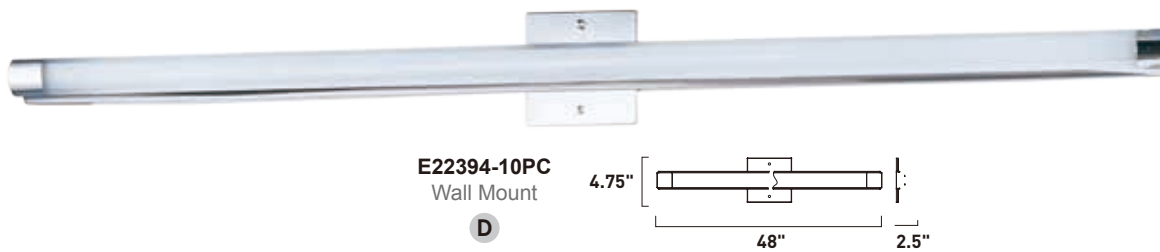

WAND LED

The minimalistic vanity design of Wand LED features Clear/White acrylic diffusers mounted on Polished Chrome frames. The dimmable, 40,000 rated life hours long-life 3000 K LEDs make this the choice for energy-saving applications and low-maintenance operation. Please note that E22391-10PC is not dimmable. All other items are dimmable.

- ADA Approved
- Suitable for Damp locations
- 3000K Color Temperature
- CRI 80
- Dimmable with Triac dimmers

	ITEM #	FINISH	LAMPING	DIMENSION	CRI	HCO	LUMENS	Additional Information
A	E22391	10PC	5W LED 3000K (Integrated)	14"W x 4.75"H x 2.5"Ext.	80	1"	435	Not dimmable
B	E22392	10PC	10W LED 3000K (Integrated)	24"W x 4.75"H x 2.5"Ext.	80	1"	880	Dimmable
C	E22393	10PC	15W LED 3000K (Integrated)	36"W x 4.75"H x 2.5"Ext.	80	1"	1251	Dimmable
D	E22394	10PC	20W LED 3000K (Integrated)	48"W x 4.75"H x 2.5"Ext.	80	1"	1740	Dimmable

Finish: Clear/White (10) Polished Chrome (PC)