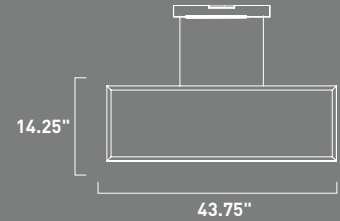

RHOMBUS

- Concealed LED in bottom of thin-profile rectangular forms
- Available in Matte White and Bronze finish
- 3000K Color Temperature
- CRI 80+
- Dimmable with Triac dimmers

B

	ITEM #	FINISH	LAMPING	DIMENSION	CRI	LUMENS	Additional Information
B	E22864	BZ, MW	43W LED 3000K (Integrated)	43.75"W x 14.25"H x 134.5"OAH	80+	3010	

Finish options: Bronze (BZ) Matte White (MW)