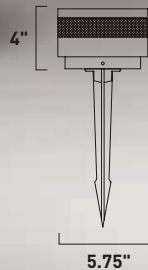

ALUMILUX

- Available in various shapes and finishes
- 12V landscape lighting compatible with landscape transformers
- Cast and Machined Aluminum
- 3000K Color Temperature
- CRI 90

A

B

	ITEM #	FINISH	LAMPING	DIMENSION	CRI	LUMENS		Additional Information
						INIT.	DEL.	
A	E41358	BK	9W LED 3000K (Integrated)	5.75"W x 4"H	90	630	250	
B	E41357	BK	12W LED 3000K (Integrated)	5.75"W x 3.75"H	90	840	220	

Finish: Black (BK)