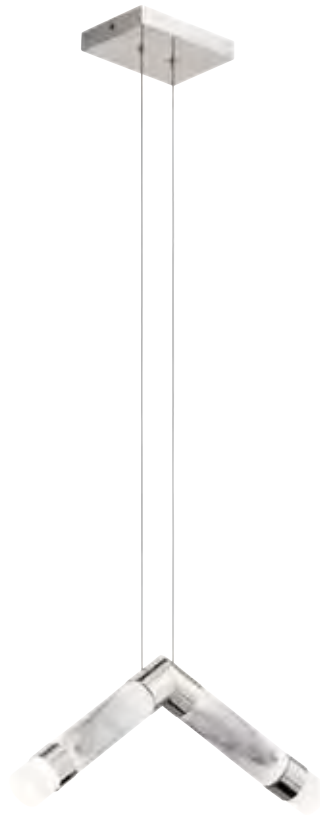

Vey 3-Tier, 9-Light Chandelier 84123 | Page s320; Slade Sconce 84086 | Page 278 In Catalog No. E218

VEY

Shagreen is experiencing a renaissance in home decor, and the leather-like material's textured surface delivers unique opportunities in the hands of our designers. Marrying midcentury modern sputnik shapes with faux Shagreen wrapped glass shades, our Vey Collection adds polish, texture and depth to living spaces.

Vey 3-Tier, 9-Light Chandelier 84123 | Page s320

A | 84123

B | 84124

VEY

Polished Nickel Finish
Satin-Etched Cased Opal Glass with Shagreen Accents

MODEL	DESCRIPTION	LIGHT SOURCE	LED K	DELIVERED LUMENS	DIMMABLE	DIMENSIONS	ADJUSTABLE MAX. HT.	HANGING HARDWARE	CANOPY	
A	84123	3-Tier, 9-Light Chandelier	LED	3000K	1110	Yes	26" Dia. x 18.5" H	56.25"	(2) 6" and (2) 12" Tubes	Round
B	84124	5-Tier, 15-Light Chandelier	LED	3000K	2430	Yes	26" Dia. x 31" H	68.75"	(2) 6" and (2) 12" Tubes	Round

A | 84137

B | 84138

C | 84136

AVEDU™

Polished Nickel Finish
Etched Acrylic and Polished White Marble with Black Veins

MODEL	DESCRIPTION	LIGHT SOURCE	LED K	DELIVERED LUMENS	DIMMABLE	DIMENSIONS	ADJUSTABLE MAX. HT.	HANGING HARDWARE	CANOPY	NOTES
A	3-Light Linear Pendant Cluster	LED	3000K	1590	Yes	44" L x 8.75" H	106"	96" Cables	Rectangular	---
B	Pendant	LED	3000K	560	Yes	20.5" L x 8.75" H	105.75"	96" Cable	Rectangular	---
C	Sconce	LED	3000K	580	Yes	20.5" L x 3.75" Ext. x 8.75" H	---	---	---	Mount up or down; ADA Compliant