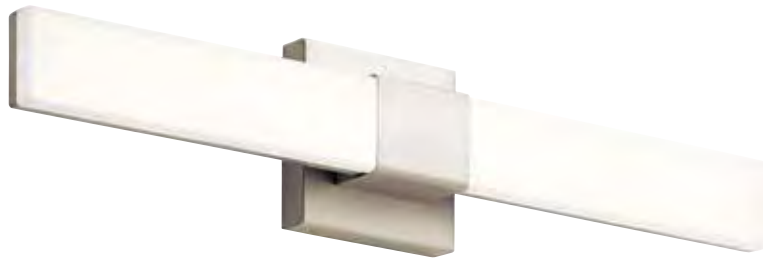

B | 83737

NELTEV™

Satin Nickel Finish
White Acrylic

MODEL	DESCRIPTION	LIGHT SOURCE	LED K	DELIVERED LUMENS	DIMMABLE	DIMENSIONS	ADA COMPLIANT	NOTES	
A	83793	Sconce	LED	3200K	670	Yes	5" L x 3" Ext. x 14.5" H	Yes	Mount Both Up and Down
B	83737	Vanity	LED	3000K	1390	Yes	24" L x 3" Ext. x 5" H	Yes	Mount Horizontally or Vertically
C	84202	Vanity	LED	3200K	2170	Yes	36.25" L x 3" Ext. x 5" H	Yes	Mount Horizontally or Vertically