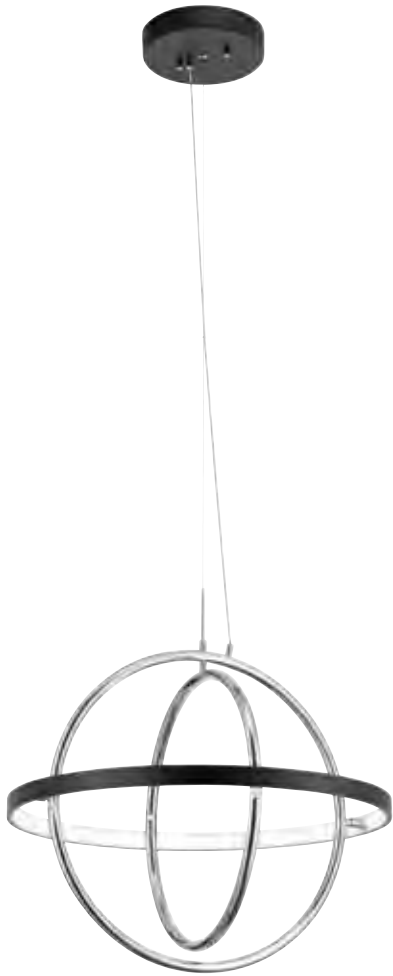

A | 84161

Outer ring pivots

Outer ring pivots

ARVO™

Matte Black and Chrome Finish
White Polycarbonate

MODEL	DESCRIPTION	LIGHT SOURCE	LED K	DELIVERED LUMENS	DIMMABLE	DIMENSIONS	ADJUSTABLE MAX. HT.	HANGING HARDWARE	CANOPY
A	84161 Chandelier	LED	3000K	1640	Yes	21.25" Dia. x 24" H	121.5"	96" Cable	Round
B	84162 Chandelier	LED	3000K	2180	Yes	32" Dia. x 29.25" H	138.75"	108" Cable	Round