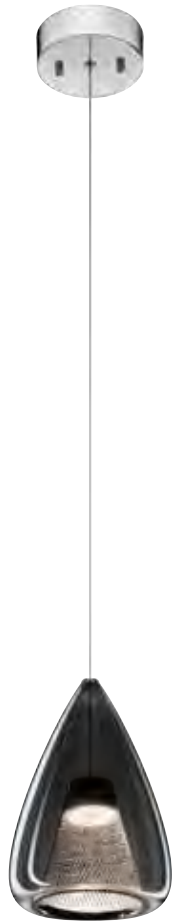

A | 84019

ZIN™

Chrome Finish
Smoky Glass with Chrome Mesh Shade

	MODEL	DESCRIPTION	LIGHT SOURCE	LED K	DELIVERED LUMENS	DIMMABLE	DIMENSIONS	MAXIMUM HANGING HT.	HANGING HARDWARE	CANOPY
A	84019	Pendant	LED	3000K	330	Yes	6.50" Dia. x 9.50" H	119"	108" Cable	Round
B	84020	Pendant	LED	3200K	220	Yes	7.75" Dia. x 6.25" H	115.75"	108" Cable	Round
C	84021	Pendant	LED	3000K	400	Yes	9.75" Dia. x 14.25" H	124"	108" Cable	Round
D	84154	5-Light Linear Pendant Cluster	LED	3000K	630	Yes	42" L x 14.25" H	111.25"	96" Cables	Rectangular
E	84155	3-Light Pendant Cluster	LED	3000K	360	Yes	21.25" Dia. x 14.25" H	112.75"	96" Cables	Round