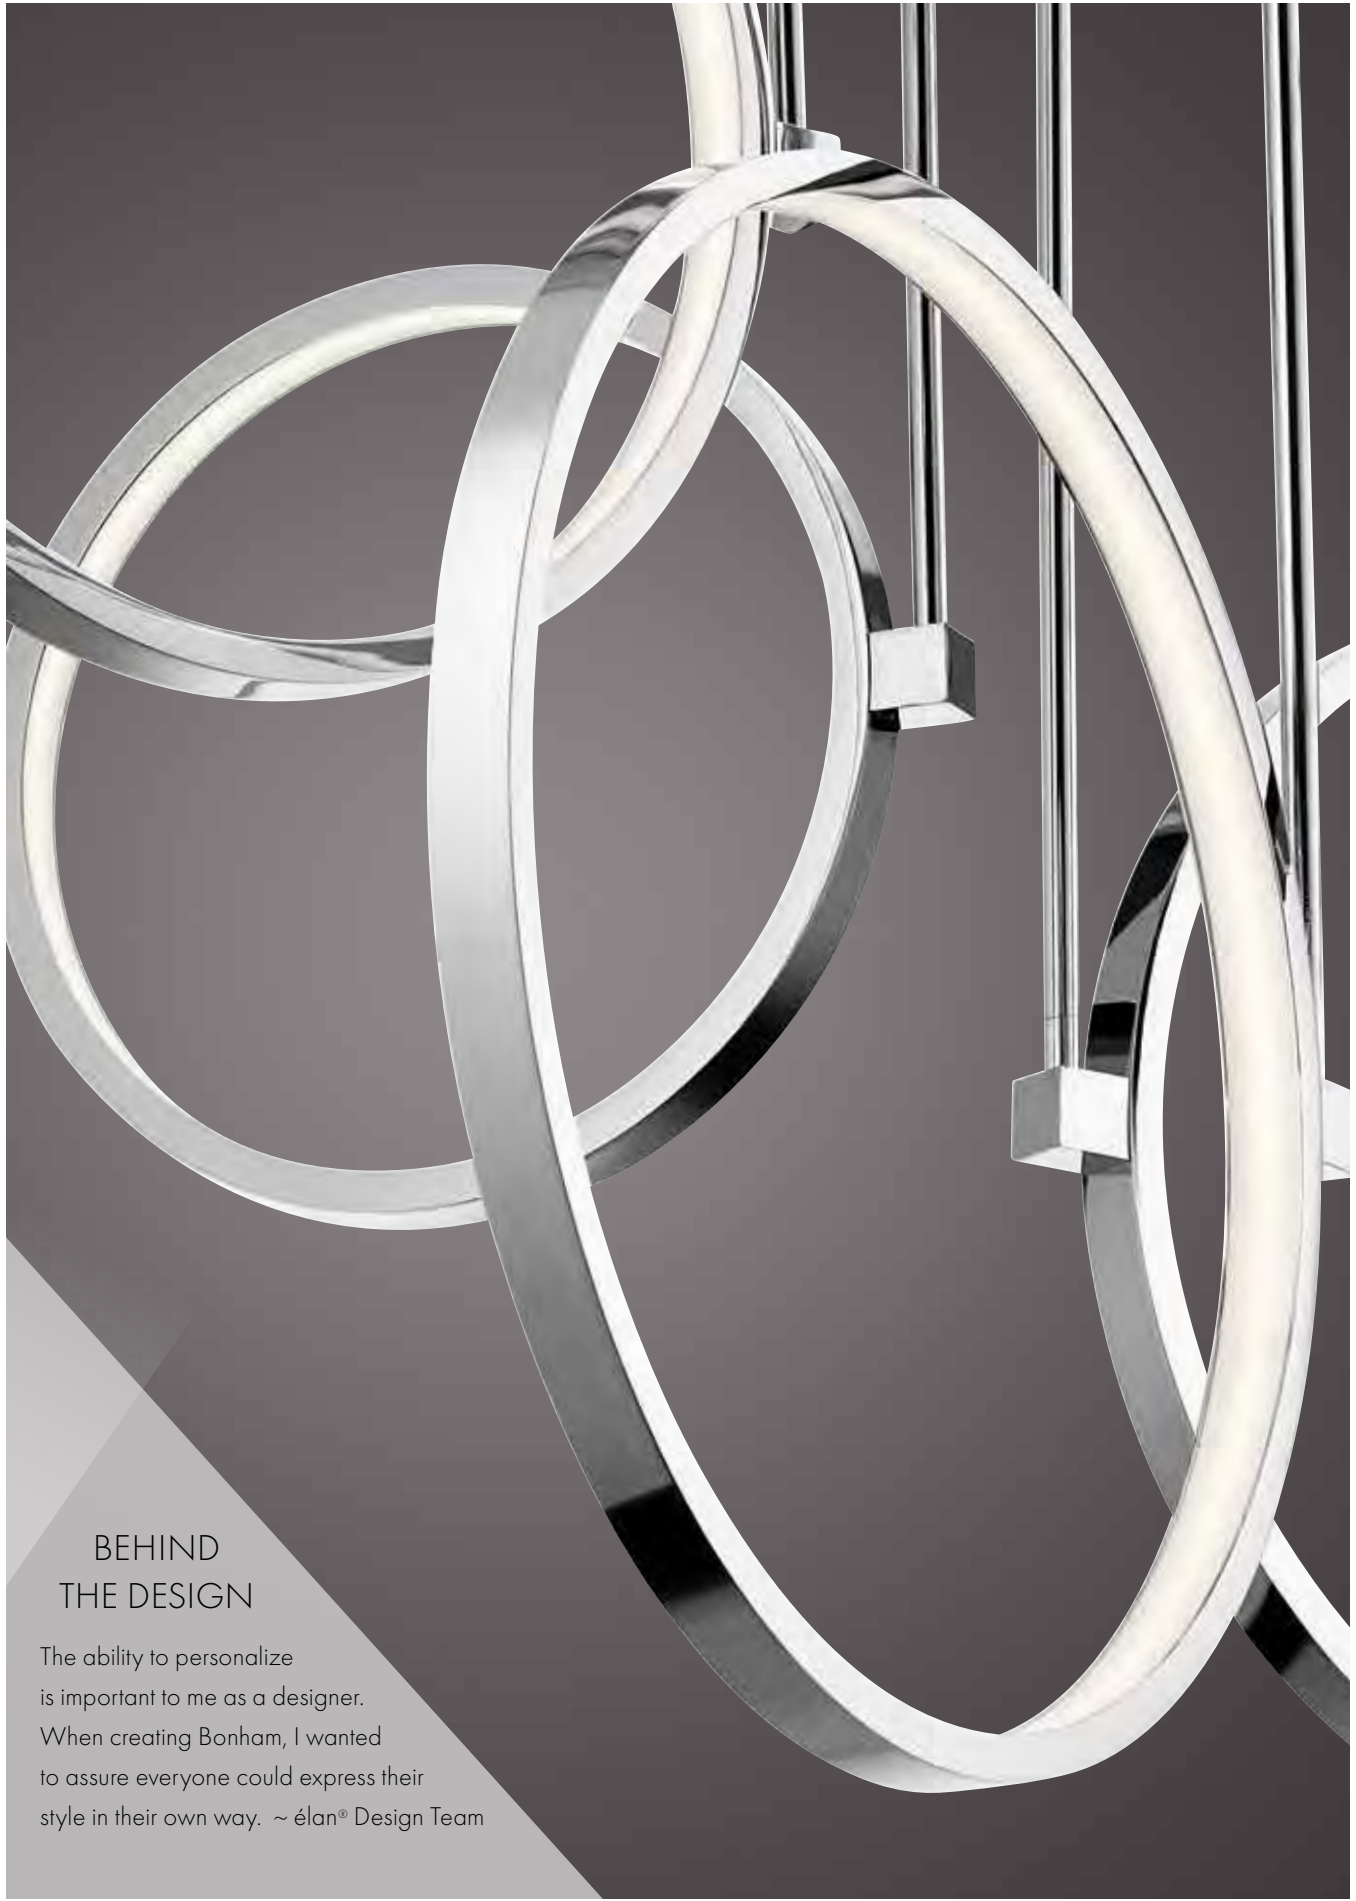

Bonham 6-Light Chandelier 84204 | Page s336

A | 84204

Lower rods are adjustable

B | 84164

Lower rods are adjustable

BONHAM

Chrome Finish
White Acrylic

MODEL	DESCRIPTION	LIGHT SOURCE	LED K	DELIVERED LUMENS	DIMMABLE	DIMENSIONS	ADJUSTABLE HANGING HT.	CANOPY	
A	84204	6-Light Chandelier	LED	3000K	2710	Yes	28.25" Dia. x 36.5" H	36.6" Min. - 62.2" Max.	Round
B	84164	3-Light Chandelier	LED	3000K	1190	Yes	18.75" Dia. x 36.5" H	31.9" Min. - 57.5" Max.	Round