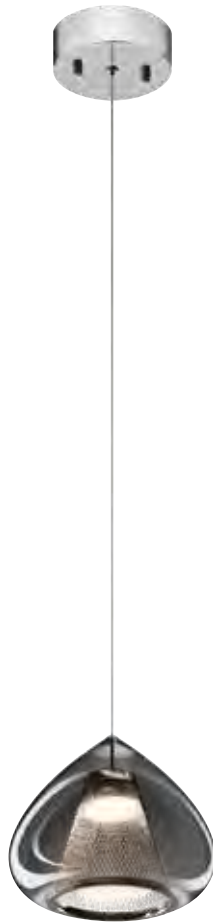

B | 84020

ZIN™

Chrome Finish
Smoky Glass with Chrome Mesh Shade

	MODEL	DESCRIPTION	LIGHT SOURCE	LED K	DELIVERED LUMENS	DIMMABLE	DIMENSIONS	MAXIMUM HANGING HT.	HANGING HARDWARE	CANOPY
A	84019	Pendant	LED	3000K	330	Yes	6.50" Dia. x 9.50" H	119"	108" Cable	Round
B	84020	Pendant	LED	3200K	220	Yes	7.75" Dia. x 6.25" H	115.75"	108" Cable	Round
C	84021	Pendant	LED	3000K	400	Yes	9.75" Dia. x 14.25" H	124"	108" Cable	Round
D	84154	5-Light Linear Pendant Cluster	LED	3000K	630	Yes	42" L x 14.25" H	111.25"	96" Cables	Rectangular
E	84155	3-Light Pendant Cluster	LED	3000K	360	Yes	21.25" Dia. x 14.25" H	112.75"	96" Cables	Round