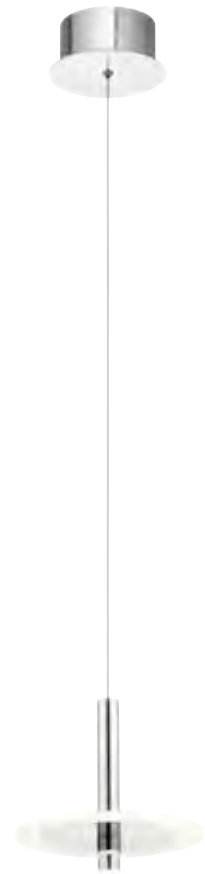

C | 84141

KORFU™

Chrome Finish
Etched Acrylic

MODEL	DESCRIPTION	LIGHT SOURCE	LED K	DELIVERED LUMENS	DIMMABLE	DIMENSIONS	ADJUSTABLE MAX. HT.	HANGING HARDWARE	CANOPY
A 84139	3-Light Linear Pendant Cluster	LED	3000K	2630	Yes	41.25" L x 9.5" H	107.5"	96" Cables	Rectangular
B 84140	3-Light Round Pendant Cluster	LED	3000K	2560	Yes	22.5" Dia. x 9.5" H	108"	96" Cables	Round
C 84141	Mini Pendant	LED	3000K	840	Yes	9.75" Dia. x 9.5" H	108.25"	96" Cable	Round