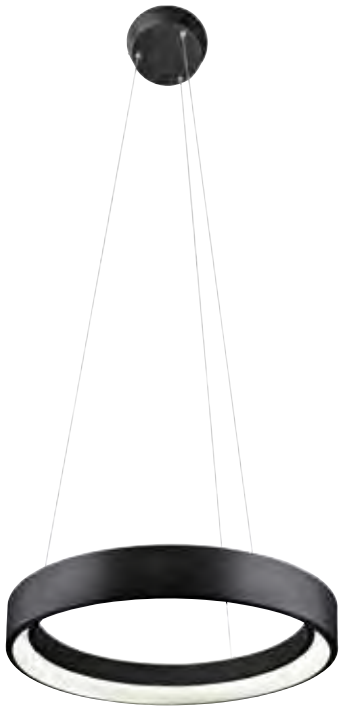

MODEL	DESCRIPTION	LIGHT SOURCE	LED K	DELIVERED LUMENS	DIMMABLE	DIMENSIONS	ADJUSTABLE MAX. HT.	HANGING HARDWARE	CANOPY
A	84161 Chandelier	LED	3000K	1640	Yes	21.25" Dia. x 24" H	121.5"	96" Cable	Round
B	84162 Chandelier	LED	3000K	2180	Yes	32" Dia. x 29.25" H	138.75"	108" Cable	Round