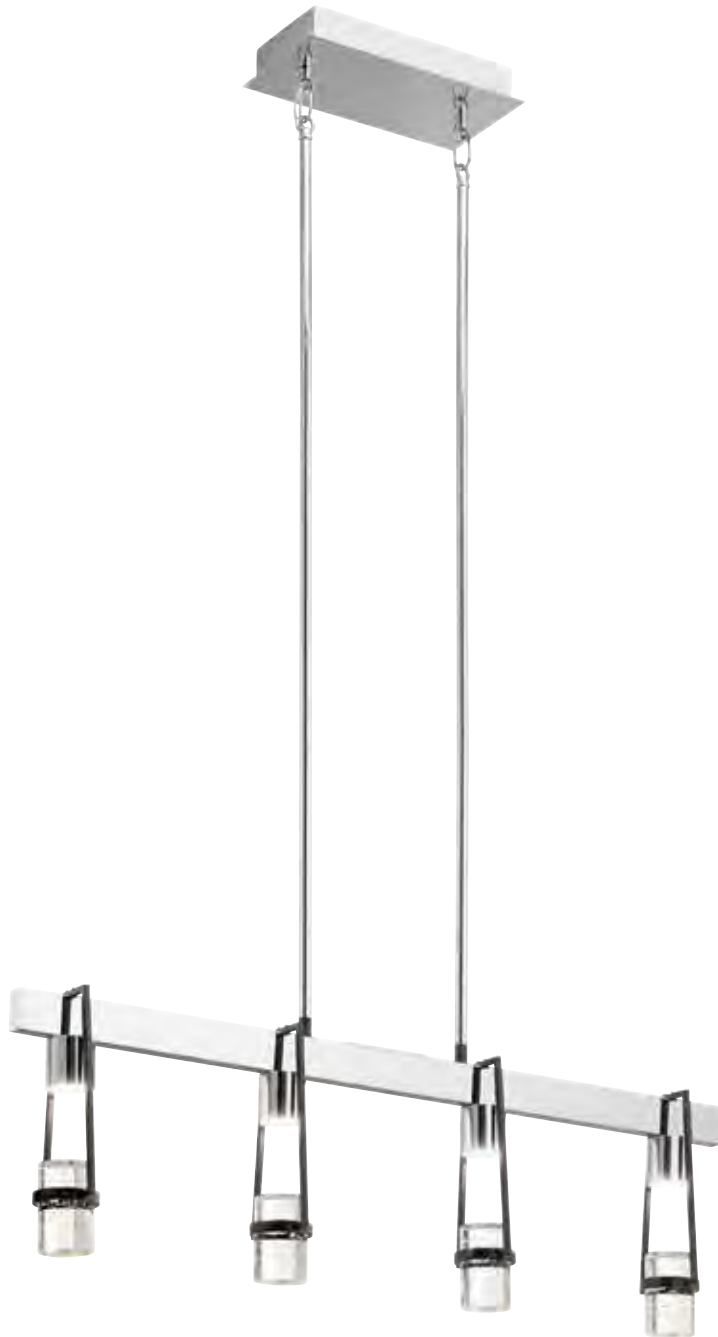

A | 84147

B | 84149

C | 84151

DELSEY™

Polished Nickel Finish
Clear Twisted Glass

MODEL	DESCRIPTION	LIGHT SOURCE	LED K	DELIVERED LUMENS	DIMMABLE	DIMENSIONS	TOTAL HANGING HEIGHT (AS SHOWN IN PHOTO)	ADJUSTABLE HANGING HARDWARE	CANOPY
A	5-Light Linear Pendant Cluster	LED	3000K	4010	Yes	48.75" L x 9.25" W x 24.25" H	63"	(3) Sets of Rods: (2) 6" + (2) 12" and (2) Sets of Rods: (1) 3" + (1) 6" + (2) 12"	Rectangular
B	3-Light Linear Pendant Cluster	LED	3000K	2540	Yes	31.5" L x 9.25" W x 24.25" H	63"	(2) Sets of Rods: (2) 6" + (2) 12" and (1) Sets of Rods: (1) 3" + (1) 6" + (2) 12"	Rectangular
C	Pendant	LED	3000K	900	Yes	9.25" L x 1.5" W x 24.25" H	62.75"	(1) Set of Rods: (2) 6" + (2) 12"	Round

AYSE™

Martini shakers and a little bit of bubbly give the Ayse Collection its shape and structure.

The centerpiece is clear glass, infused with bubbles. Each is held in place with a Matte Black pentagon frame while a Polished Nickel encased light reflects down, creating an effervescent effect.

A | 84126

B | 84188

AYSE™

Matte Black and Chrome Finish
Clear Bubble Glass

MODEL	DESCRIPTION	LIGHT SOURCE	LED K	DELIVERED LUMENS	DIMMABLE	DIMENSIONS	ADJUSTABLE MAX. HT.	HANGING HARDWARE	CANOPY	
A	84126	6-Light Chandelier	LED	3000K	1630	Yes	26.5" Dia. x 9.5" H	119"	108" Cables	Round
B	84188	Mini Pendant	LED	4000K	170	Yes	3.75" Dia. x 10.5" H	120"	108" Cable	Round
C	84127	4-Light Linear Pendant	LED	3000K	1110	Yes	32" L x 3.5" W x 9.5" H	47.25"	(2) 6" and (2) 12" Tubes	Rectangular
D	84189	3-Light Mini Pendant Cluster	LED	3000K	850	Yes	12.5" Dia. x 10.5" H	120"	108" Cables	Round

C | 84127

D | 84189

A | 84176

B | 84178

KIZETTE™

Champagne Gold Finish
Etched Acrylic

MODEL	DESCRIPTION	LIGHT SOURCE	LED K	DELIVERED LUMENS	DIMMABLE	DIMENSIONS	ADJUSTABLE MAX. HT.	MOUNTING HARDWARE	CANOPY	
A	84176	Chandelier	LED	3000K	670	Yes	26" Dia. x 18.5" H	56"	(2) 6" and (2) 12" Tubes	Round
B	84178	Chandelier	LED	2700K	1030	Yes	32" Dia. x 23" H	60.25"	(2) 6" and (2) 12" Tubes	Round