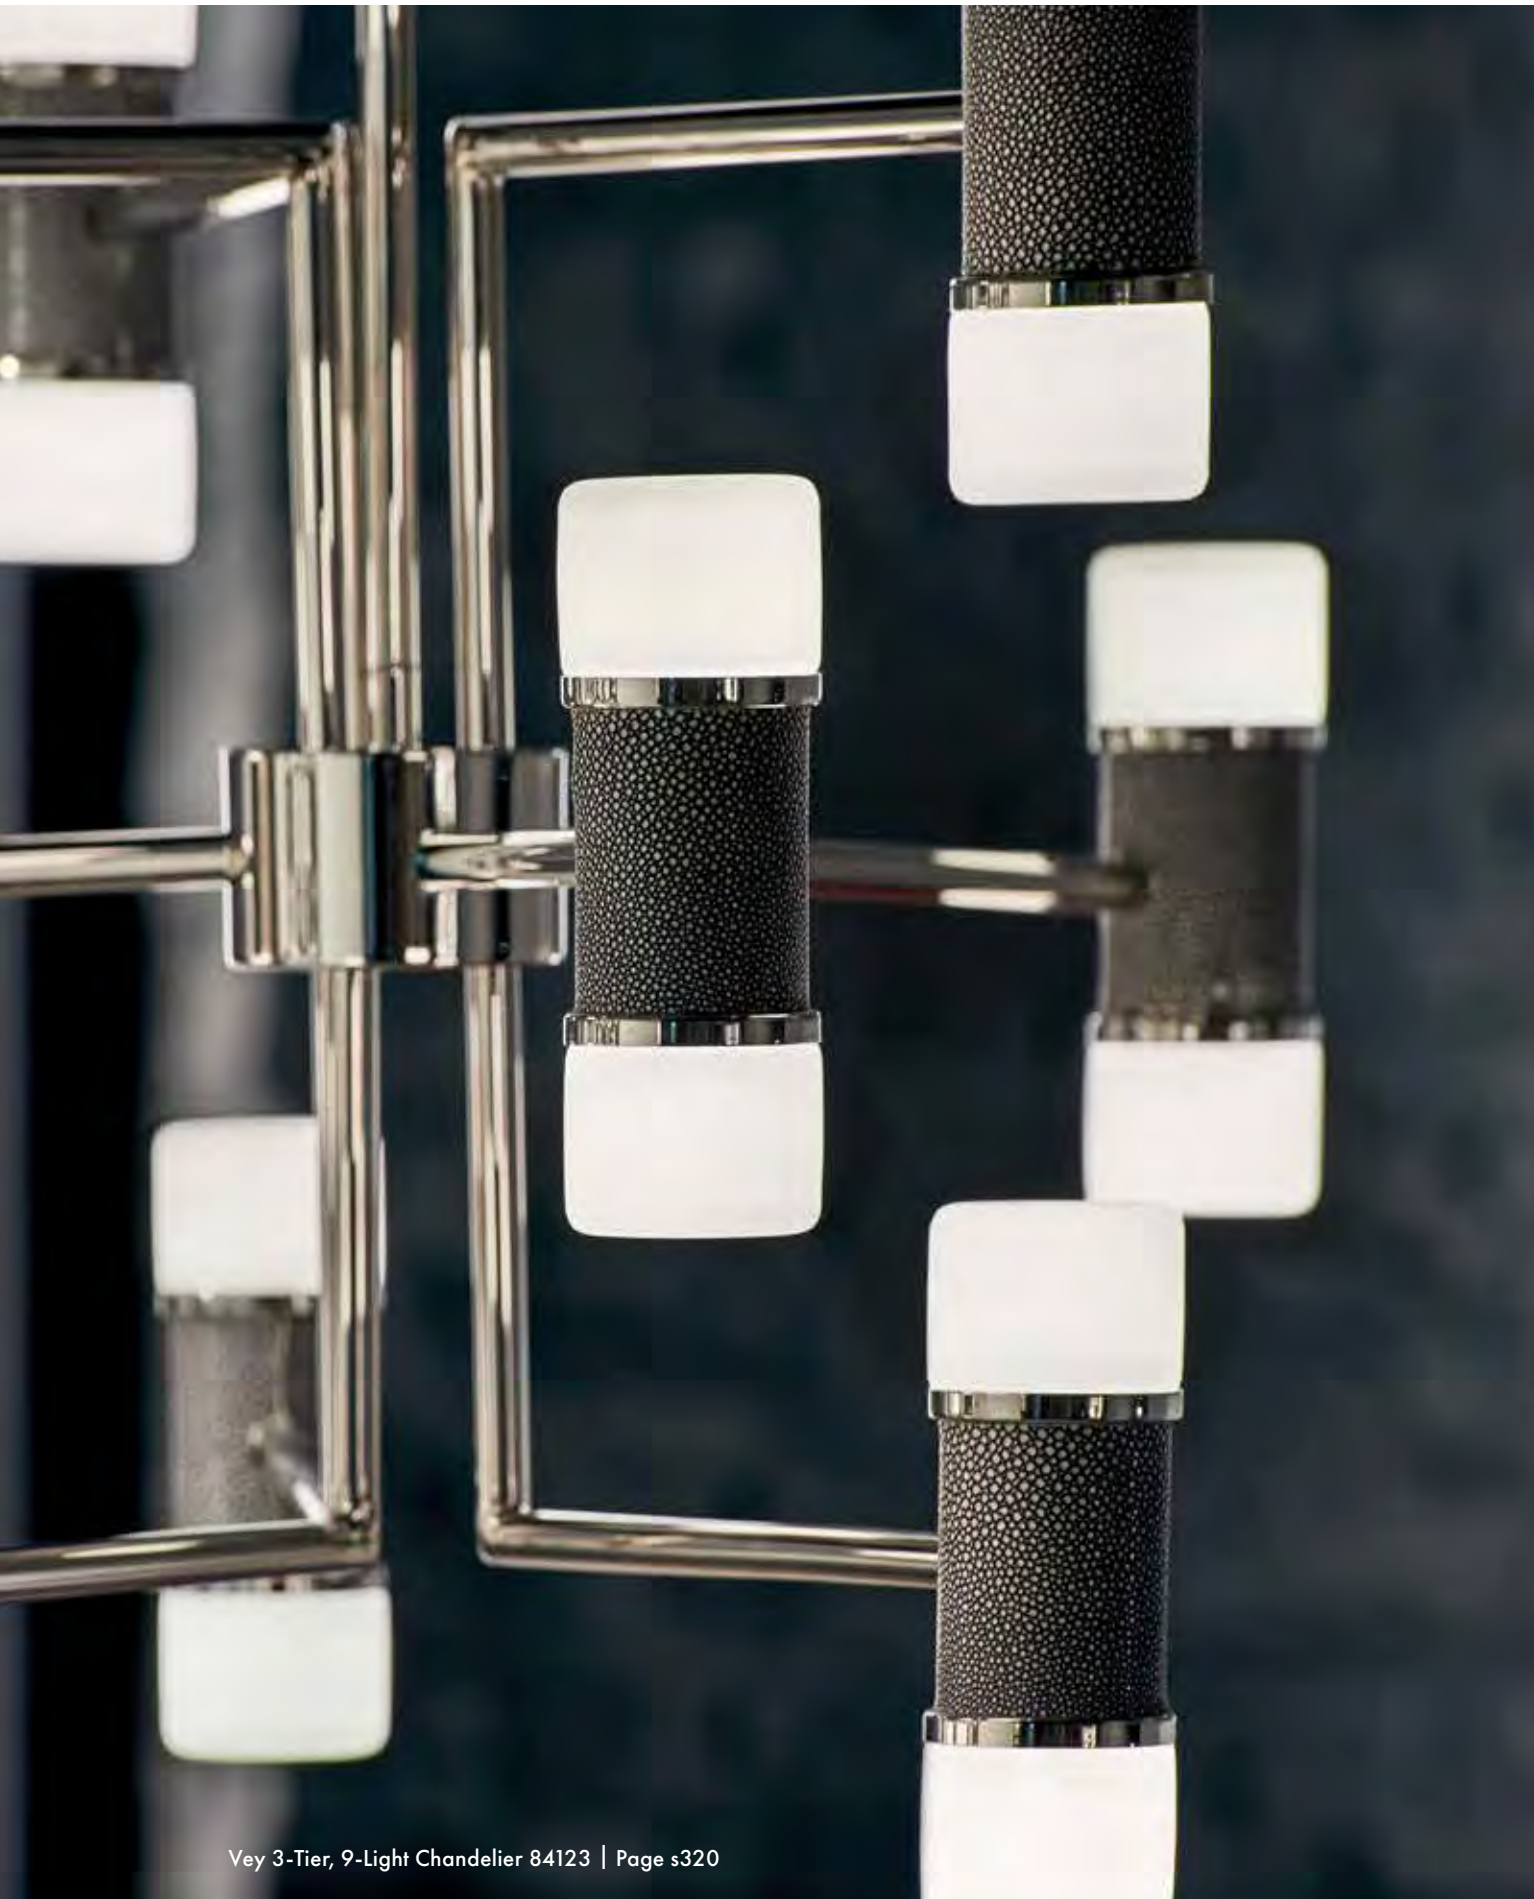

Vey 3-Tier, 9-Light Chandelier 84123 | Page s320; Slade Sconce 84086 | Page 278 In Catalog No. E218

VEY

Shagreen is experiencing a renaissance in home decor, and the leather-like material's textured surface delivers unique opportunities in the hands of our designers. Marrying midcentury modern sputnik shapes with faux Shagreen wrapped glass shades, our Vey Collection adds polish, texture and depth to living spaces.