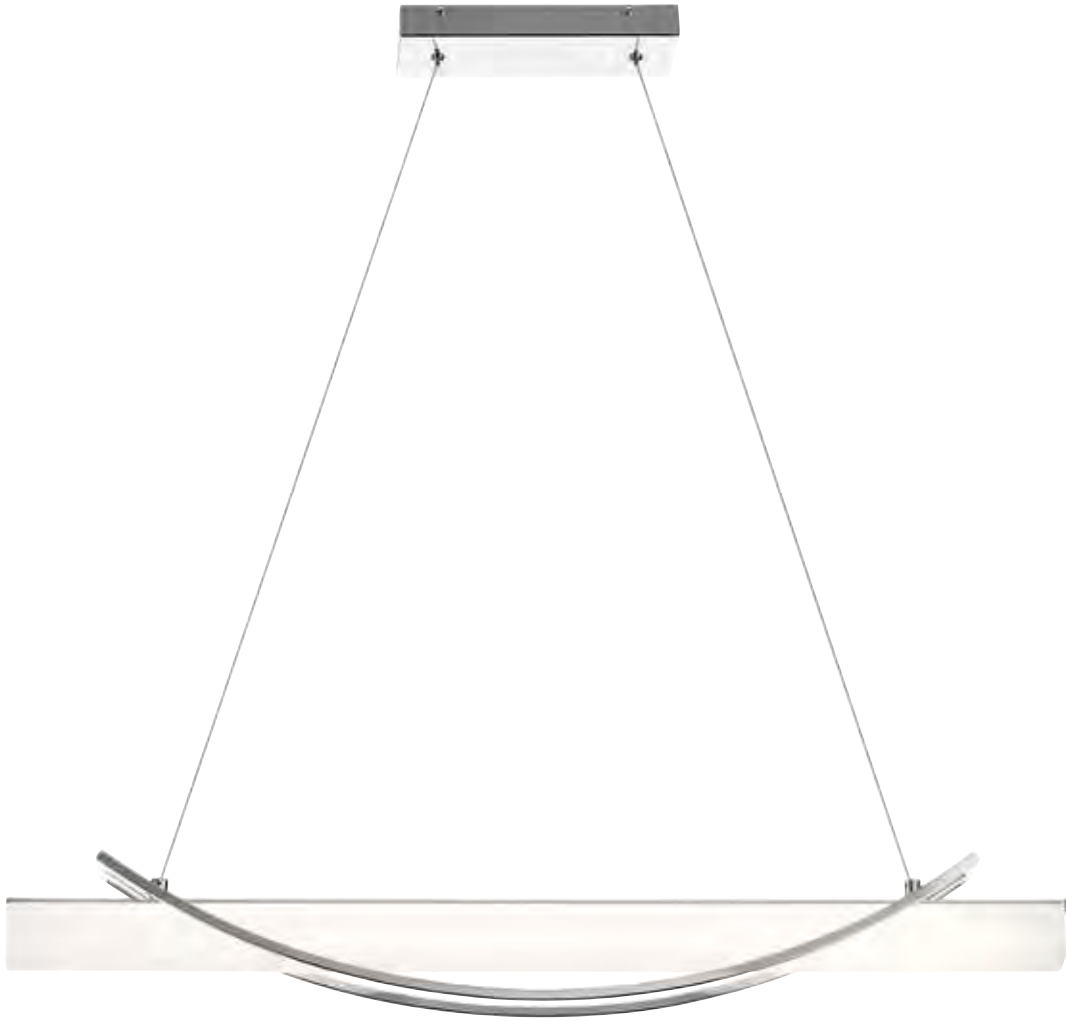

D | 83260

E | 83261

F | 83262

G | 84156

FORNELLO™

Brushed Nickel Finish
Painted Glossy White Interior

	MODEL	DESCRIPTION	LIGHT SOURCE	LED K	DELIVERED LUMENS	DIMMABLE	DIA.	ADJUSTABLE MAX. HT.	HANGING HARDWARE	CANOPY
D	83260	Pendant	LED	4000K	650	Yes	17.75" Dia. x 2.25" H	112.5"	108" Cables	Round
E	83261	Pendant	LED	4000K	1040	Yes	23.50" Dia. x 2.75" H	113"	108" Cables	Round
F	83262	Semi-Flushmount	LED	3800K	940	Yes	21.75" L x 31.75" W x 8" H	---	---	---
G	84156	Flushmount	LED	3200K	1200	Yes	14" Dia. x 3" H	---	---	---

A | 84125

ROWAN

Chrome Finish
Etched Opal Glass

MODEL	DESCRIPTION	LIGHT SOURCE	LED K	DELIVERED LUMENS	DIMMABLE	DIMENSIONS	ADJUSTABLE MAX. HT.	HANGING HARDWARE	CANOPY
A 84125	Linear Pendant	LED	3000K	2100	Yes	36" L x 5" H	114.25"	108" Cables	Rectangular