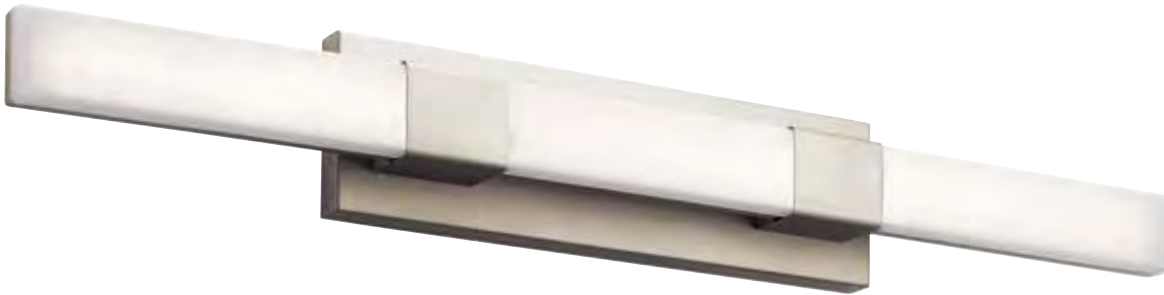

C | 84202

NELTEV™

Satin Nickel Finish
White Acrylic

MODEL	DESCRIPTION	LIGHT SOURCE	LED K	DELIVERED LUMENS	DIMMABLE	DIMENSIONS	ADA COMPLIANT	NOTES	
A	83793	Sconce	LED	3200K	670	Yes	5" L x 3" Ext. x 14.5" H	Yes	Mount Both Up and Down
B	83737	Vanity	LED	3000K	1390	Yes	24" L x 3" Ext. x 5" H	Yes	Mount Horizontally or Vertically
C	84202	Vanity	LED	3200K	2170	Yes	36.25" L x 3" Ext. x 5" H	Yes	Mount Horizontally or Vertically