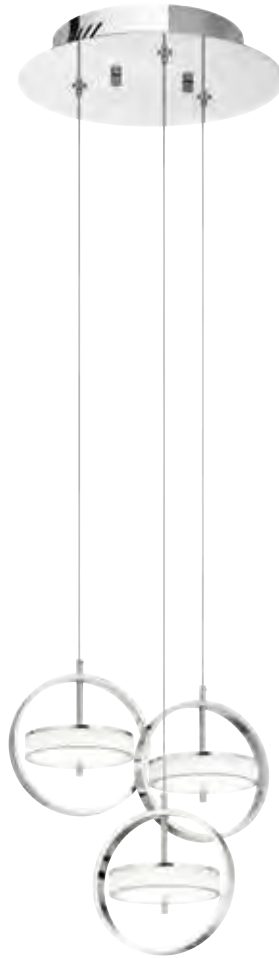

B | 84145

BAYLIN™

Chrome Finish
White Acrylic

MODEL	DESCRIPTION	LIGHT SOURCE	LED K	DELIVERED LUMENS	DIMMABLE	DIMENSIONS	ADJUSTABLE MAX. HT.	HANGING HARDWARE	CANOPY	
A	84144	5-Light Pendant Cluster	LED	3000K	1330	Yes	11.75" Dia. x 6.75" H	116.5"	108" Cables	Round
B	84145	3-Light Pendant Cluster	LED	3000K	880	Yes	9.75" Dia. x 6.75" H	116.5"	108" Cables	Round
C	84143	Mini Pendant	LED	3000K	300	Yes	6" Dia. x 6.75" H	99.5"	90" Cable	Round