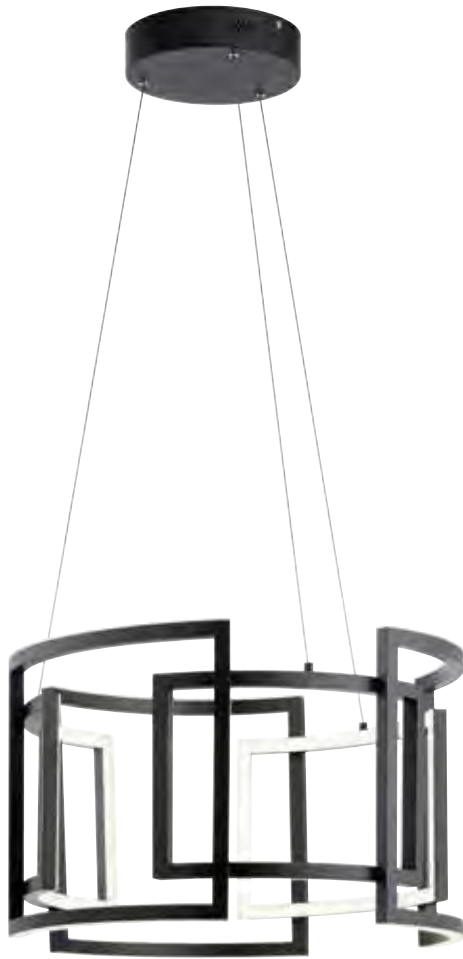

Vey 3-Tier, 9-Light Chandelier 84123 | Page s320

A | 84123

B | 84124

VEY

Polished Nickel Finish
Satin-Etched Cased Opal Glass with Shagreen Accents

MODEL	DESCRIPTION	LIGHT SOURCE	LED K	DELIVERED LUMENS	DIMMABLE	DIMENSIONS	ADJUSTABLE MAX. HT.	HANGING HARDWARE	CANOPY	
A	84123	3-Tier, 9-Light Chandelier	LED	3000K	1110	Yes	26" Dia. x 18.5" H	56.25"	(2) 6" and (2) 12" Tubes	Round
B	84124	5-Tier, 15-Light Chandelier	LED	3000K	2430	Yes	26" Dia. x 31" H	68.75"	(2) 6" and (2) 12" Tubes	Round

C | 84127

D | 84189

A | 84176

B | 84178

KIZETTE™

Champagne Gold Finish
Etched Acrylic

MODEL	DESCRIPTION	LIGHT SOURCE	LED K	DELIVERED LUMENS	DIMMABLE	DIMENSIONS	ADJUSTABLE MAX. HT.	MOUNTING HARDWARE	CANOPY	
A	84176	Chandelier	LED	3000K	670	Yes	26" Dia. x 18.5" H	56"	(2) 6" and (2) 12" Tubes	Round
B	84178	Chandelier	LED	2700K	1030	Yes	32" Dia. x 23" H	60.25"	(2) 6" and (2) 12" Tubes	Round

A | 84175

B | 84177

KIZETTE™

Brushed Nickel Finish
Etched Acrylic

MODEL	DESCRIPTION	LIGHT SOURCE	LED K	DELIVERED LUMENS	DIMMABLE	DIMENSIONS	ADJUSTABLE MAX. HT.	MOUNTING HARDWARE	CANOPY	
A	84175	Chandelier	LED	3000K	670	Yes	26" Dia. x 18.5" H	56"	(2) 6" and (2) 12" Tubes	Round
B	84177	Chandelier	LED	2700K	1030	Yes	32" Dia. x 23" H	60.25"	(2) 6" and (2) 12" Tubes	Round

A | 84195

B | 84196

C | 84197

SORNO™

Champagne Gold Finish
Etched Opal Glass

MODEL	DESCRIPTION	LIGHT SOURCE	LED K	DELIVERED LUMENS	DIMMABLE	DIMENSIONS	TOTAL HANGING HEIGHT (AS SHOWN IN PHOTO)	ADJUSTABLE HANGING HARDWARE	CANOPY
A	3-Light Pendant Cluster	LED	3000K	1800	Yes	10.5" Dia. x 15" H	51.75"	(2) 2", (1) 4", (4) 6", (4) 12" Tubes	Round
B	Mini Pendant	LED	3000K	630	Yes	3.25" Dia. x 15" H	52.25"	(2) 6" and (2) 12" Tubes	Round
C	Sconce	LED	3000K	660	Yes	5" L x 5.25" Ext. x 19" H	---	---	---