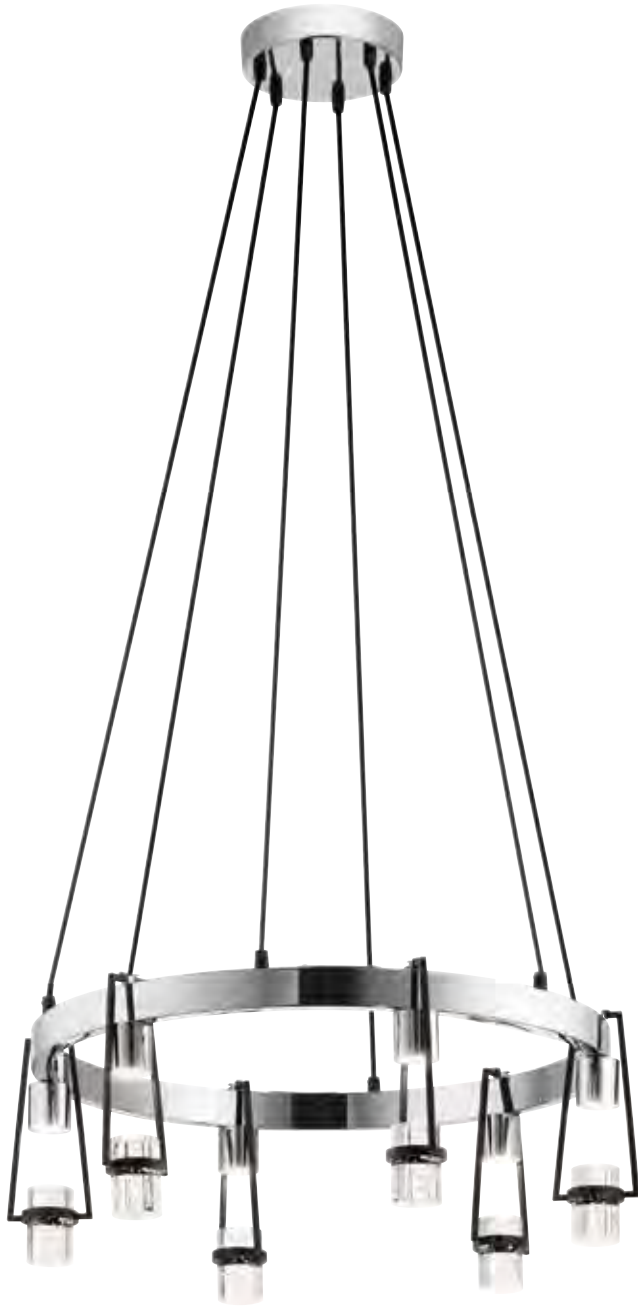

A | 84147

B | 84149

C | 84151

DELSEY™

Polished Nickel Finish
Clear Twisted Glass

MODEL	DESCRIPTION	LIGHT SOURCE	LED K	DELIVERED LUMENS	DIMMABLE	DIMENSIONS	TOTAL HANGING HEIGHT (AS SHOWN IN PHOTO)	ADJUSTABLE HANGING HARDWARE	CANOPY
A	5-Light Linear Pendant Cluster	LED	3000K	4010	Yes	48.75" L x 9.25" W x 24.25" H	63"	(3) Sets of Rods: (2) 6" + (2) 12" and (2) Sets of Rods: (1) 3" + (1) 6" + (2) 12"	Rectangular
B	3-Light Linear Pendant Cluster	LED	3000K	2540	Yes	31.5" L x 9.25" W x 24.25" H	63"	(2) Sets of Rods: (2) 6" + (2) 12" and (1) Sets of Rods: (1) 3" + (1) 6" + (2) 12"	Rectangular
C	Pendant	LED	3000K	900	Yes	9.25" L x 1.5" W x 24.25" H	62.75"	(1) Set of Rods: (2) 6" + (2) 12"	Round

MODEL	DESCRIPTION	LIGHT SOURCE	LED K	DELIVERED LUMENS	DIMMABLE	DIMENSIONS	ADJUSTABLE MAX. HT.	HANGING HARDWARE	CANOPY
A 84139	3-Light Linear Pendant Cluster	LED	3000K	2630	Yes	41.25" L x 9.5" H	107.5"	96" Cables	Rectangular
B 84140	3-Light Round Pendant Cluster	LED	3000K	2560	Yes	22.5" Dia. x 9.5" H	108"	96" Cables	Round
C 84141	Mini Pendant	LED	3000K	840	Yes	9.75" Dia. x 9.5" H	108.25"	96" Cable	Round

AYSE™

Martini shakers and a little bit of bubbly give the Ayse Collection its shape and structure.

The centerpiece is clear glass, infused with bubbles. Each is held in place with a Matte Black pentagon frame while a Polished Nickel encased light reflects down, creating an effervescent effect.

A | 84126

B | 84188

AYSE™

Matte Black and Chrome Finish
Clear Bubble Glass

MODEL	DESCRIPTION	LIGHT SOURCE	LED K	DELIVERED LUMENS	DIMMABLE	DIMENSIONS	ADJUSTABLE MAX. HT.	HANGING HARDWARE	CANOPY	
A	84126	6-Light Chandelier	LED	3000K	1630	Yes	26.5" Dia. x 9.5" H	119"	108" Cables	Round
B	84188	Mini Pendant	LED	4000K	170	Yes	3.75" Dia. x 10.5" H	120"	108" Cable	Round
C	84127	4-Light Linear Pendant	LED	3000K	1110	Yes	32" L x 3.5" W x 9.5" H	47.25"	(2) 6" and (2) 12" Tubes	Rectangular
D	84189	3-Light Mini Pendant Cluster	LED	3000K	850	Yes	12.5" Dia. x 10.5" H	120"	108" Cables	Round