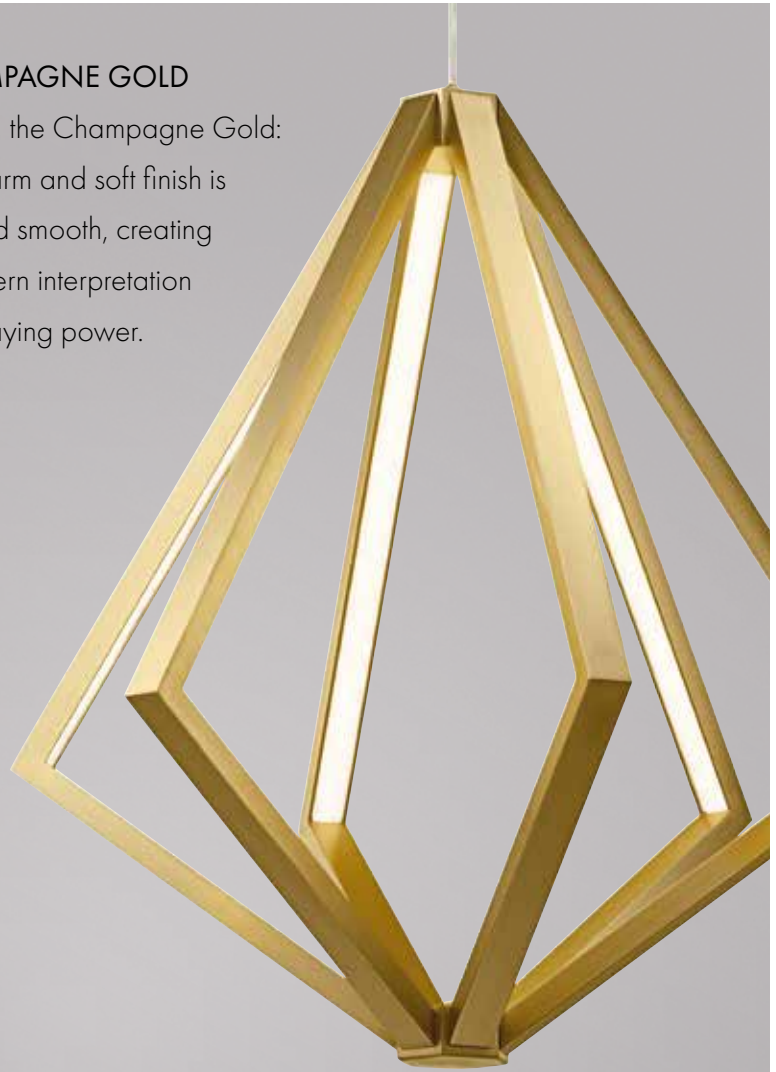

CHAMPAGNE GOLD

Drink in the Champagne Gold:
This warm and soft finish is
brushed smooth, creating
a modern interpretation
with staying power.