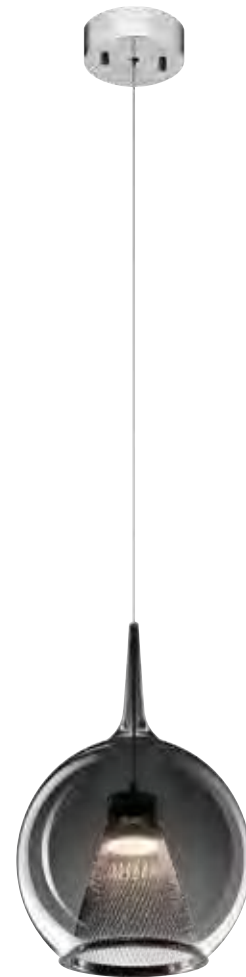

C | 84021

ZIN™

Chrome Finish
Smoky Glass with Chrome Mesh Shade

	MODEL	DESCRIPTION	LIGHT SOURCE	LED K	DELIVERED LUMENS	DIMMABLE	DIMENSIONS	MAXIMUM HANGING HT.	HANGING HARDWARE	CANOPY
A	84019	Pendant	LED	3000K	330	Yes	6.50" Dia. x 9.50" H	119"	108" Cable	Round
B	84020	Pendant	LED	3200K	220	Yes	7.75" Dia. x 6.25" H	115.75"	108" Cable	Round
C	84021	Pendant	LED	3000K	400	Yes	9.75" Dia. x 14.25" H	124"	108" Cable	Round
D	84154	5-Light Linear Pendant Cluster	LED	3000K	630	Yes	42" L x 14.25" H	111.25"	96" Cables	Rectangular
E	84155	3-Light Pendant Cluster	LED	3000K	360	Yes	21.25" Dia. x 14.25" H	112.75"	96" Cables	Round