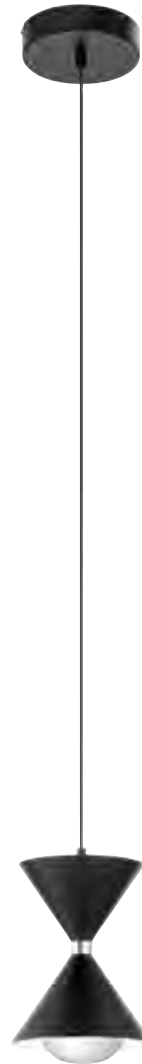

C | 84130

KORDAN™

Matte Black and Polished Nickel Finish
White Gloss Finish Interior

MODEL	DESCRIPTION	LIGHT SOURCE	LED K	DELIVERED LUMENS	DIMMABLE	DIMENSIONS	ADJUSTABLE MAX. HT.	HANGING HARDWARE	CANOPY
A	84114 3-Light Pendant Cluster	LED	3200K	1240	Yes	17.25" Dia. x 11" H	108.25"	96" Cables	Round
B	84112 Pendant	LED	3200K	300	Yes	7.75" Dia. x 11" H	120.25"	108" Cable	Round
C	84130 Mini Pendant	LED	3000K	460	Yes	6.5" Dia. x 9" H	118.25"	108" Cable	Round
D	84113 5-Light Linear Pendant	LED	3200K	2210	Yes	41.75" L x 7.75" W x 11" H	108.25"	96" Cables	Rectangular
E	84132 Flushmount	LED	3000K	1050	Yes	14" Dia. x 8" H	---	---	---
F	84131 Sconce	LED	3200K	590	Yes	7.75" L x 9.75" Ext. x 9.75" H	---	---	---