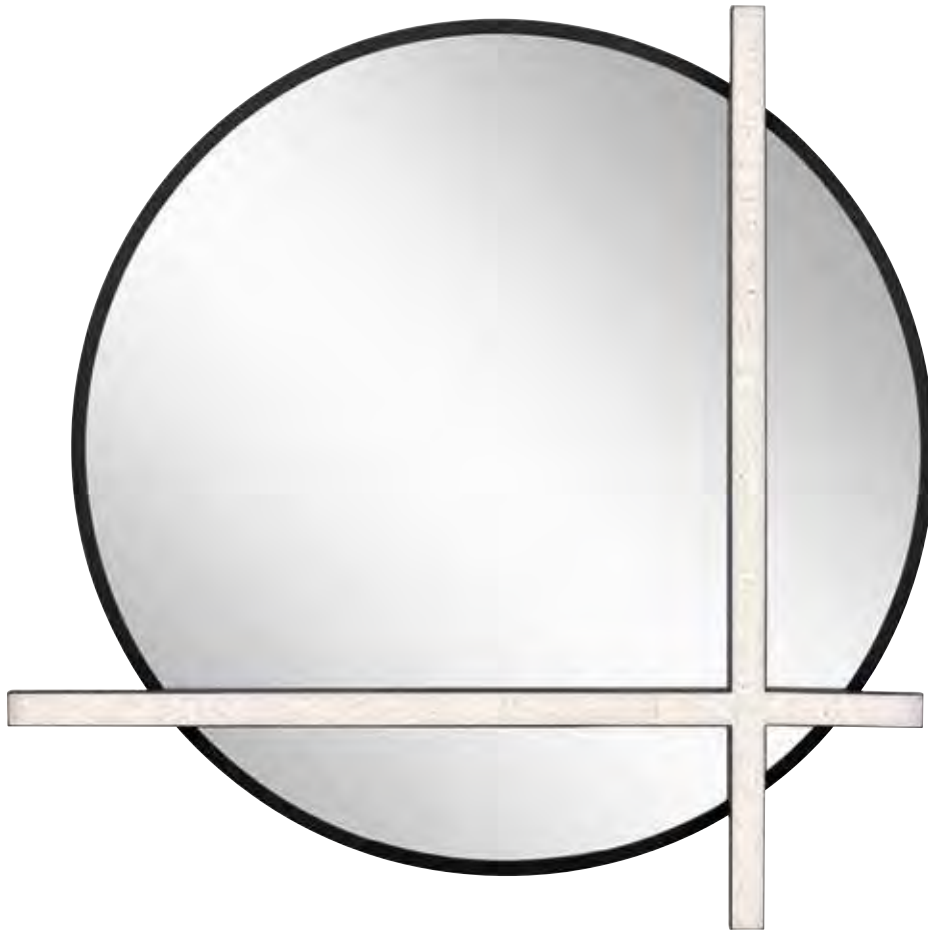

A | 84163

KEMENA™

Matte Black Finish
Cubic Zirconia Chips with a Clear Acrylic Diffuser

MODEL	MIRROR LIGHT FEATURE	LIGHT SOURCE	LED K	DELIVERED LUMENS	DIMMABLE	DIMENSIONS
A 84163	Interior-Lit Metal Arms with Cubic Zirconia Detail	LED	3200K	1370	No	25.5" L x 2.5" Ext. x 26" H