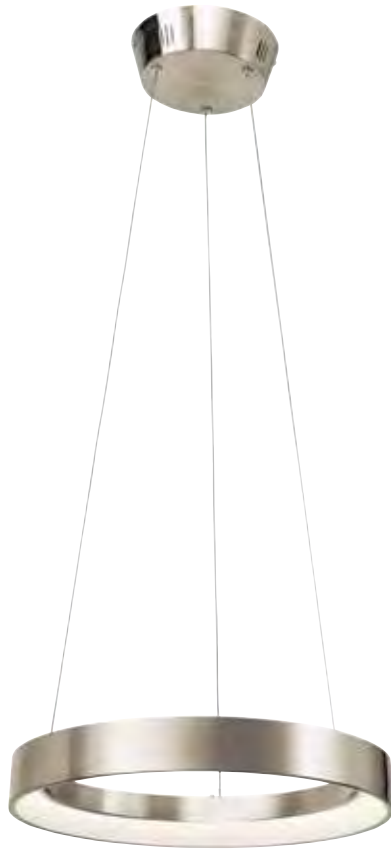

A | 83452

B | 83454

C | 83199

FORNELLO™

White Finish
Painted Glossy White Interior

	MODEL	DESCRIPTION	LIGHT SOURCE	LED K	DELIVERED LUMENS	DIMMABLE	DIMENSIONS	ADJUSTABLE MAX. HT.	HANGING HARDWARE	CANOPY
A	83452	Pendant	LED	4000K	650	Yes	17.75" Dia. x 2.25" H	112.5"	108" Cables	Round
B	83454	Pendant	LED	4000K	1040	Yes	23.50" Dia. x 2.75" H	113"	108" Cables	Round
C	83199	Pendant	LED	4000K	1480	Yes	31.50" Dia. x 3" H	113.5"	108" Cables	Round