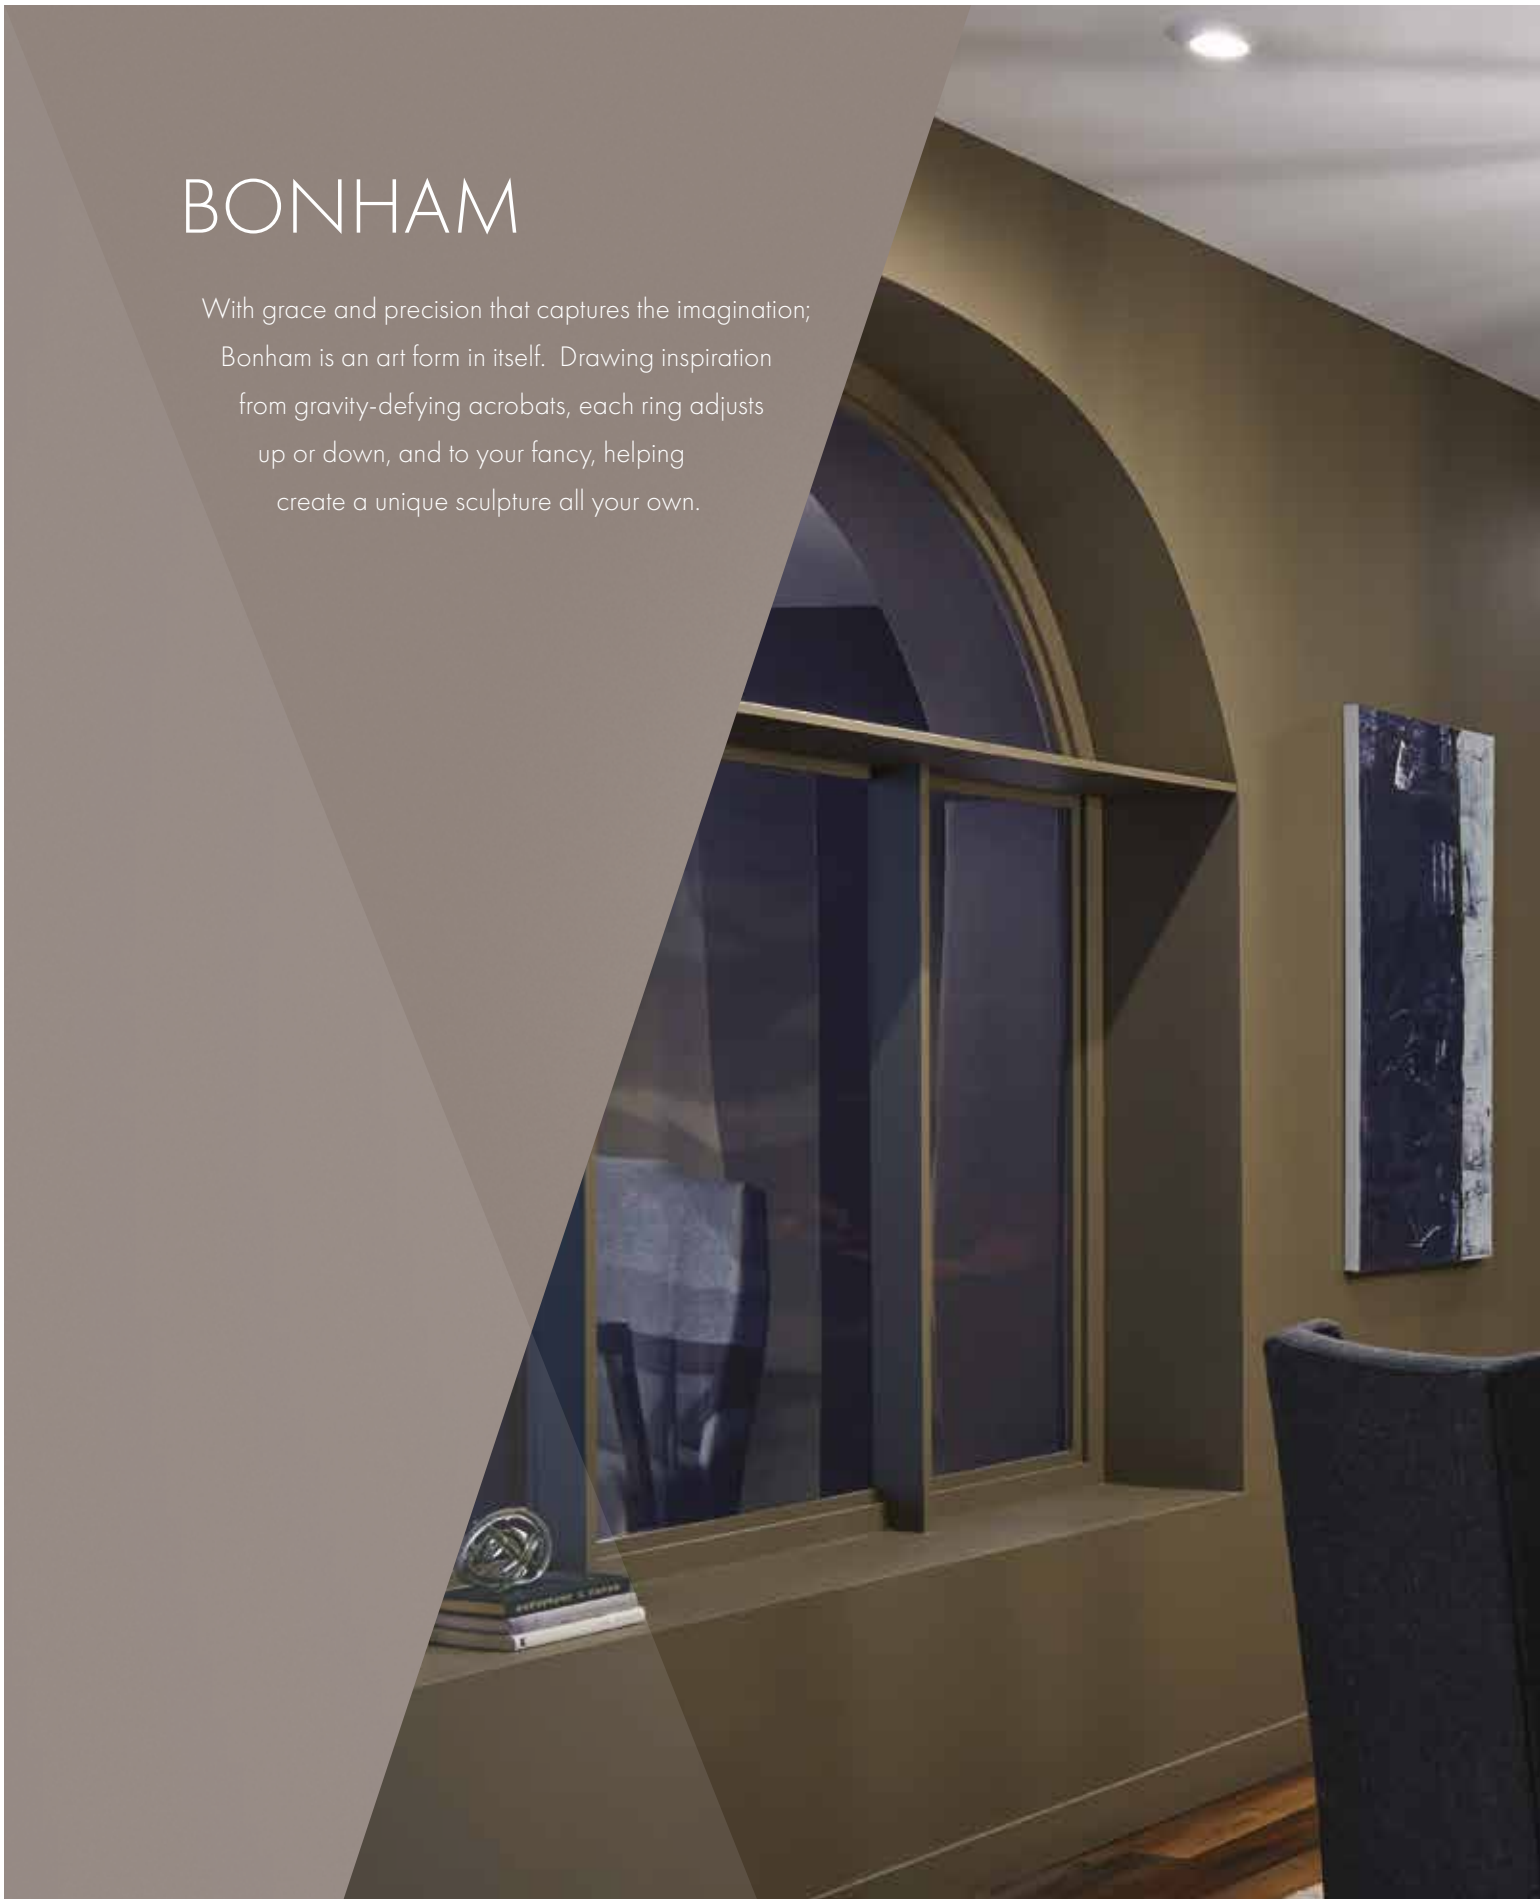

BONHAM

With grace and precision that captures the imagination; Bonham is an art form in itself. Drawing inspiration from gravity-defying acrobats, each ring adjusts up or down, and to your fancy, helping create a unique sculpture all your own.