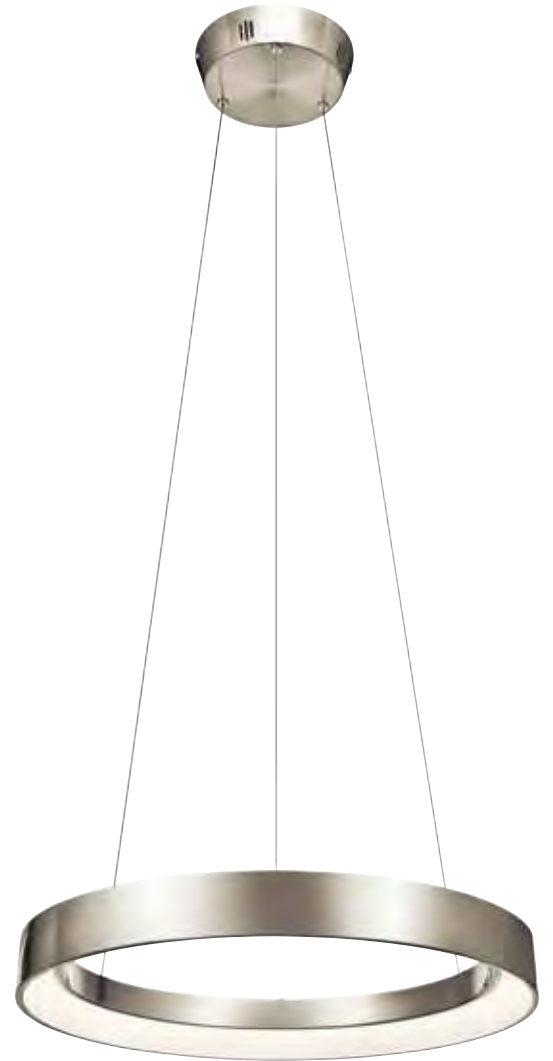

E | 83261

FORNELLO™

Brushed Nickel Finish
Painted Glossy White Interior

	MODEL	DESCRIPTION	LIGHT SOURCE	LED K	DELIVERED LUMENS	DIMMABLE	DIA.	ADJUSTABLE MAX. HT.	HANGING HARDWARE	CANOPY
D	83260	Pendant	LED	4000K	650	Yes	17.75" Dia. x 2.25" H	112.5"	108" Cables	Round
E	83261	Pendant	LED	4000K	1040	Yes	23.50" Dia. x 2.75" H	113"	108" Cables	Round
F	83262	Semi-Flushmount	LED	3800K	940	Yes	21.75" L x 31.75" W x 8" H	---	---	---
G	84156	Flushmount	LED	3200K	1200	Yes	14" Dia. x 3" H	---	---	---