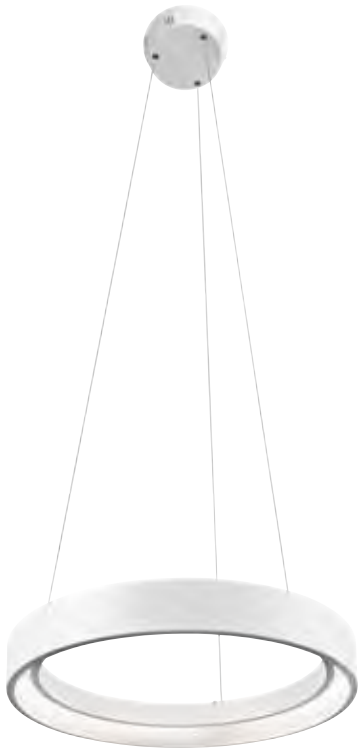

A | 83452

FORNELLO™

White Finish
Painted Glossy White Interior

	MODEL	DESCRIPTION	LIGHT SOURCE	LED K	DELIVERED LUMENS	DIMMABLE	DIMENSIONS	ADJUSTABLE MAX. HT.	HANGING HARDWARE	CANOPY
A	83452	Pendant	LED	4000K	650	Yes	17.75" Dia. x 2.25" H	112.5"	108" Cables	Round
B	83454	Pendant	LED	4000K	1040	Yes	23.50" Dia. x 2.75" H	113"	108" Cables	Round
C	83199	Pendant	LED	4000K	1480	Yes	31.50" Dia. x 3" H	113.5"	108" Cables	Round