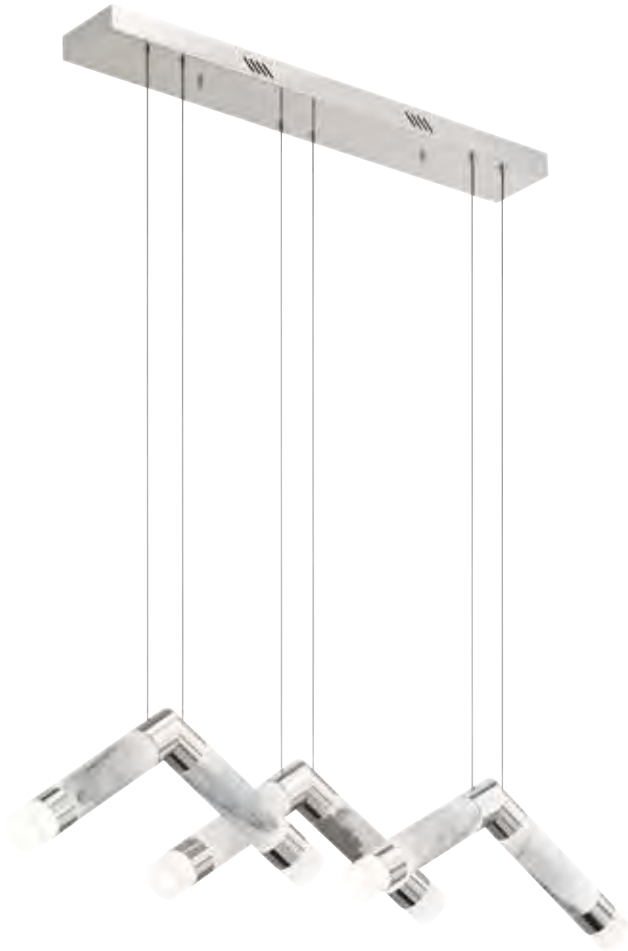

A | 84137

AVEDU™

Polished Nickel Finish
Etched Acrylic and Polished White Marble with Black Veins

MODEL	DESCRIPTION	LIGHT SOURCE	LED K	DELIVERED LUMENS	DIMMABLE	DIMENSIONS	ADJUSTABLE MAX. HT.	HANGING HARDWARE	CANOPY	NOTES
A	3-Light Linear Pendant Cluster	LED	3000K	1590	Yes	44" L x 8.75" H	106"	96" Cables	Rectangular	---
B	Pendant	LED	3000K	560	Yes	20.5" L x 8.75" H	105.75"	96" Cable	Rectangular	---
C	Sconce	LED	3000K	580	Yes	20.5" L x 3.75" Ext. x 8.75" H	---	---	---	Mount up or down; ADA Compliant