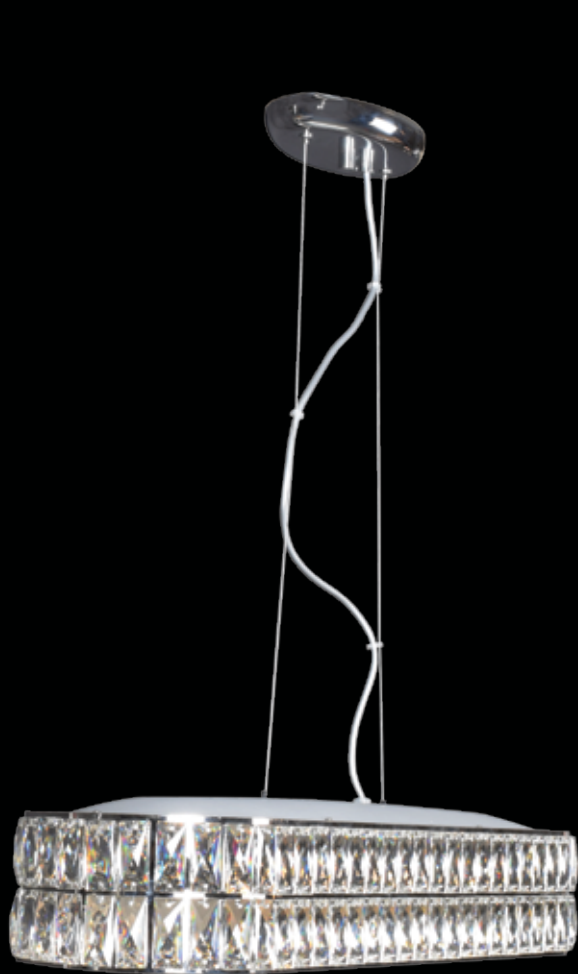

62360LEDD-CH/CRY