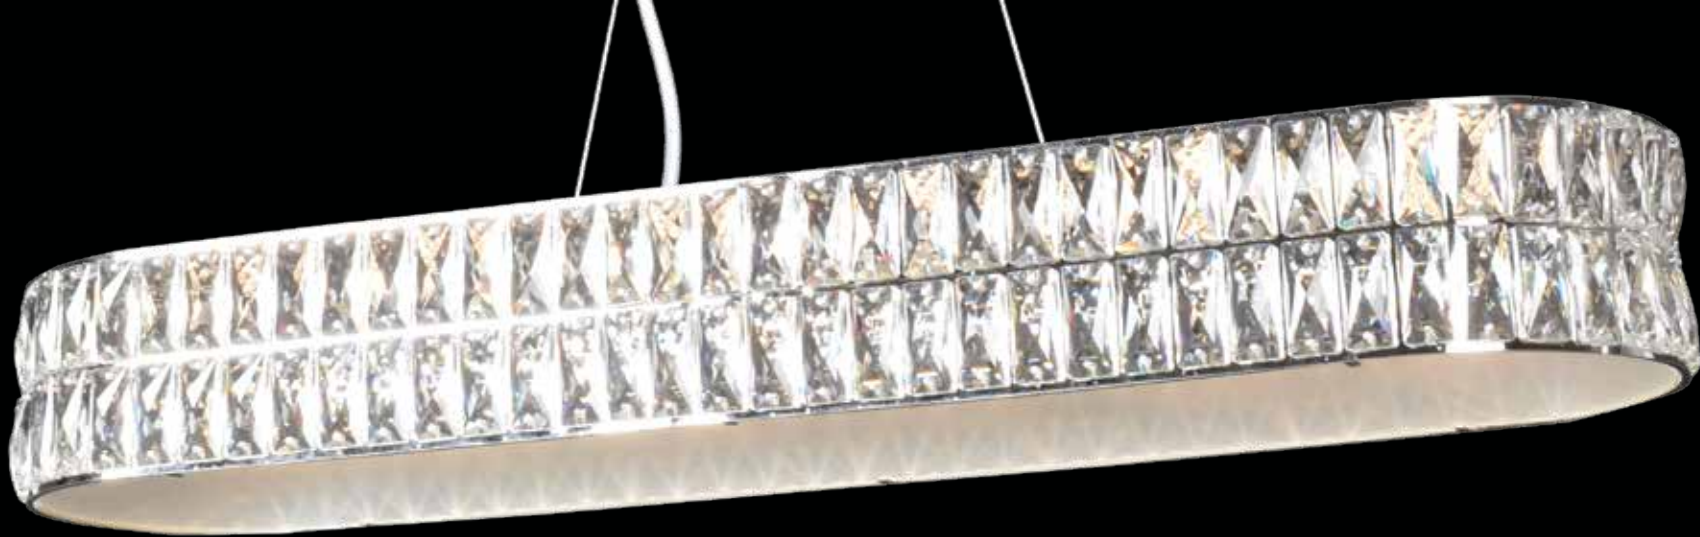

62360LEDD-CH/CRY