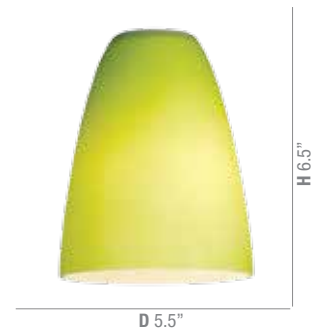

Lamping Specifications

Included: A-19 LED Lamp, SSL Boards, 6, 16, and 22-inch down rods; 10 feet of cord; Sloped ceiling adapter

Certifications: Dry, Ceiling

Model	Wattage	Base	Type	Kelvin	NomLumen
28022-1 - / /	11t x 100 W	E-26	A-19 Incandescent	2700k	1600lm
28022-3 - / /	11t x 10 W	E-26	90 CRI LED	3000k	800lm
28022-4 - / /	11t x 12 W	SSL	90 CRI LED	3000k	880lm

Cord Suspension

C Type

12ft Clear Cord with BS
Black Cord with ORB

Stem Suspension

R Type

Rods 6"16"22", 10ft Cord,
Integral Slope Adapter