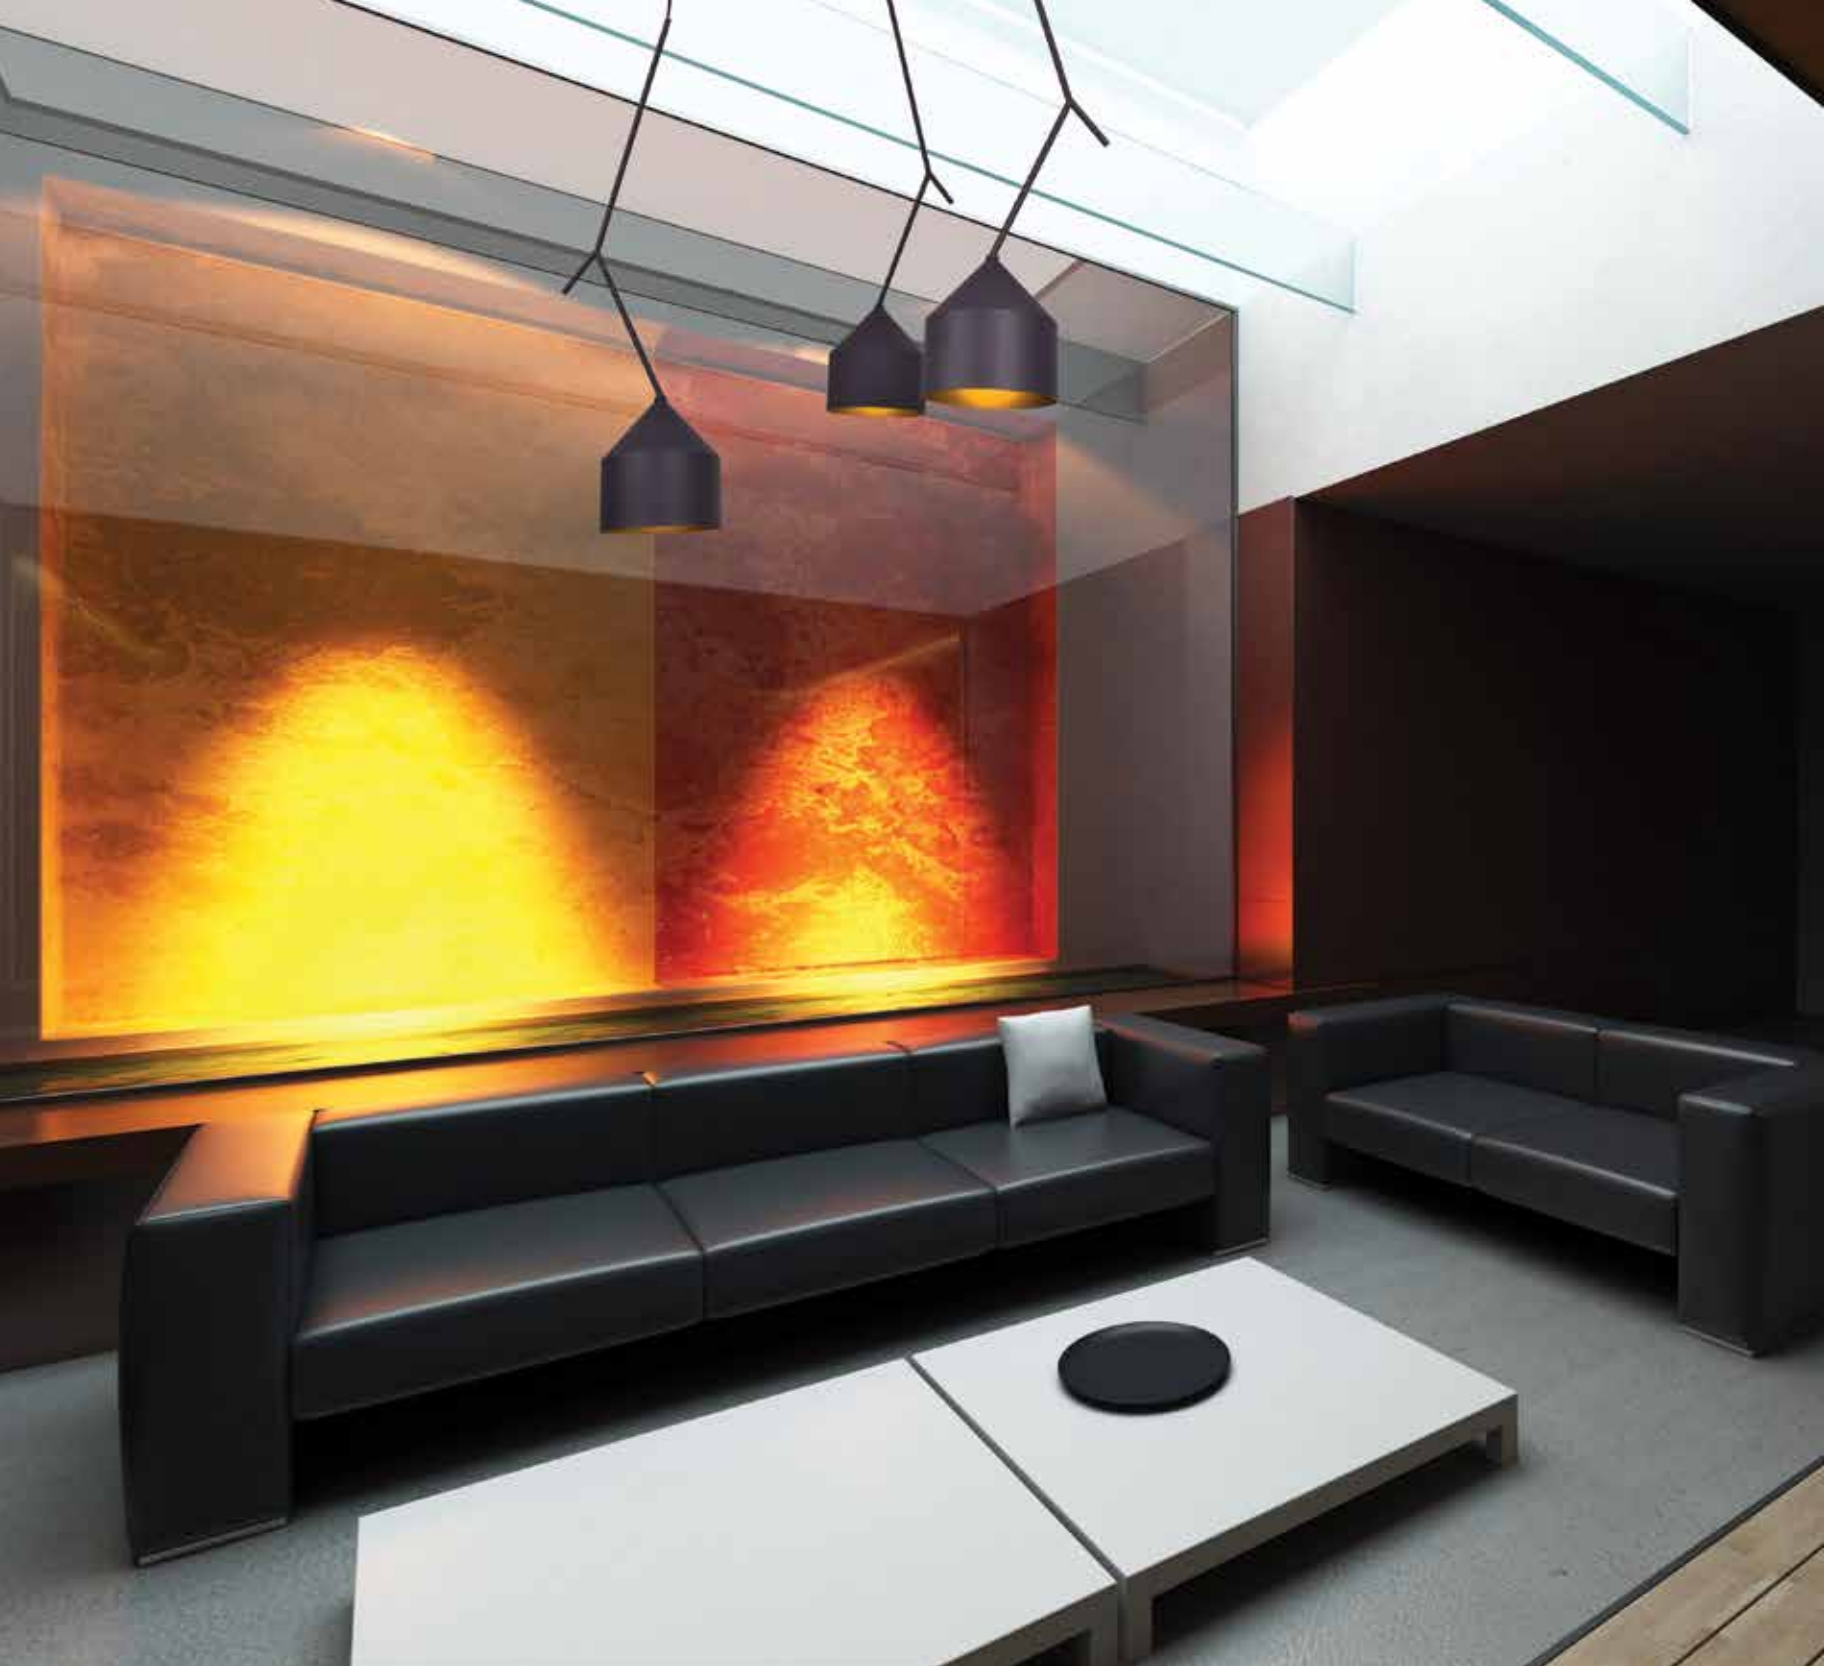

## PIZZAZZ

The PIZAZZ Collection oozes with modern European style and cosmopolitan culture. The allure of PIZAZZ is rooted in the details. The bent stem perfectly weighted to facilitate the balance of the shade. The shade finished in flat black with a starkly contrasting inner gold surface. The adjustable spider pendant mounting mechanism. All of these elements combine to take this luminaire well beyond mainstay modern.