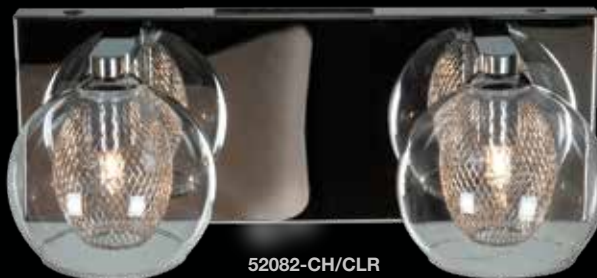

Aeria Metal Foil in Glass Vanity

Finish: CH	Glass: CLR	Included: All Lamps		Certifications: Damp, Wall		
Model	Wattage	Base	Type	Kelvin	NomLumen	Dimensions
52081-CH/CLR	1lt x 40 W	G9	G9 Halogen	2900k	480lm	4.75"(W) x 4.75"(H); 5.5"(ext)
52081LEDDL-CH/CLR	1lt x 4.5 W	G9	80 CRI LED	3000k	450lm	4.75"(W) x 4.75"(H); 5.5"(ext)
52082LEDDL-CH/CLR	1lt x 40 W	G9	G9 Halogen	2900k	960lm	4.75"(W) x 4.75"(H); 5.5"(ext)
52082LEDDL-CH/CLR	2lt x 4.5 W	G9	80 CRI LED	3000k	900lm	12.5"(W) x 4.75"(H); 5.5"(ext)
52083LEDDL-CH/CLR	1lt x 40 W	G9	G9 Halogen	2900k	1440lm	20.5"(W) x 4.75"(H); 5.5"(ext)
52083LEDDL-CH/CLR	3lt x 4.5 W	G9	80 CRI LED	3000k	1350lm	20.5"(W) x 4.75"(H); 5.5"(ext)
52084LEDDL-CH/CLR	1lt x 40 W	G9	G9 Halogen	2900k	1920lm	28.3"(W) x 4.75"(H); 5.5"(ext)
52084LEDDL-CH/CLR	4lt x 4.5 W	G9	80 CRI LED	3000k	1800lm	28.3"(W) x 4.75"(H); 5.5"(ext)
52085LEDDL-CH/CLR	1lt x 40 W	G9	G9 Halogen	2900k	2400lm	36"(W) x 4.75"(H); 5.5"(ext)
52085LEDDL-CH/CLR	5lt x 4.5 W	G9	80 CRI LED	3000k	2250lm	36"(W) x 4.75"(H); 5.5"(ext)