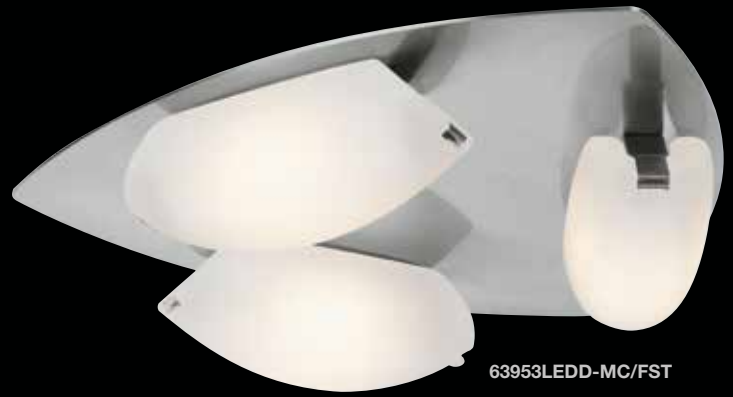

63953LEDD-MC/FST

Nido Wall and Ceiling Fixtures, Heavy Molded Frosted Glass supported with Spring Steel Clips

Finish: MC ORB	Glass: FST	Included: All SSL Boards		Certifications: Dry, Wall/Ceiling			
Model	Wattage	Base	Type	Kelvin	NomLumen	Dimensions	
63951LEDD-_/FST	1ft x 8 W	SSL	90 CRI LED	3000k	750lm	10"(L) x 6"(W) x 3.5"(H)	
63953LEDD-_/FST	3ft x 8 W	SSL	90 CRI LED	3000k	2250lm	13"(L) x 12.5"(W) x 3.75"(H)