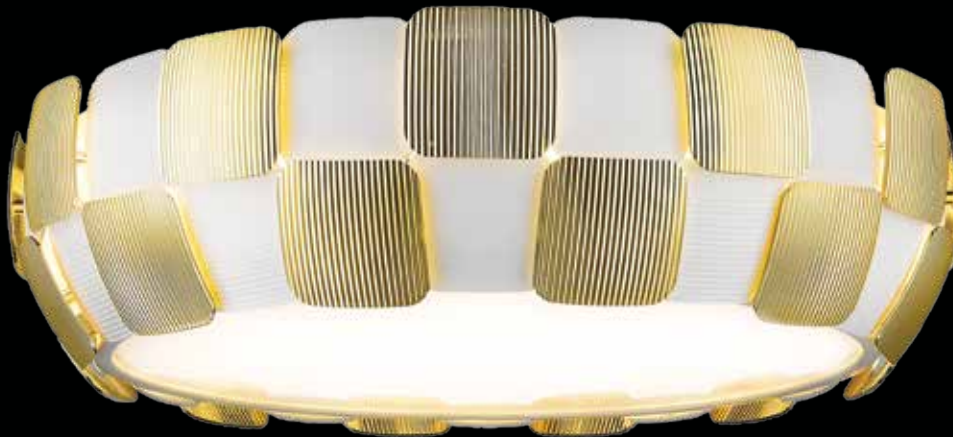

50902-WH/GLD

Layers Flush Mount

Finish: WH/CH WH/GLD WH/WH	Glass: --	Included: SSL Boards	Certifications: Dry/Damp, Ceiling				
Model	Wattage	Base	Type	Kelvin	NomLumen	Dimensions	
50902LEDD-_/_/	1ft x 30 W	SSL	90 CRI LED	3000k	3057lm	6.3"(H); 21.5"(dia)