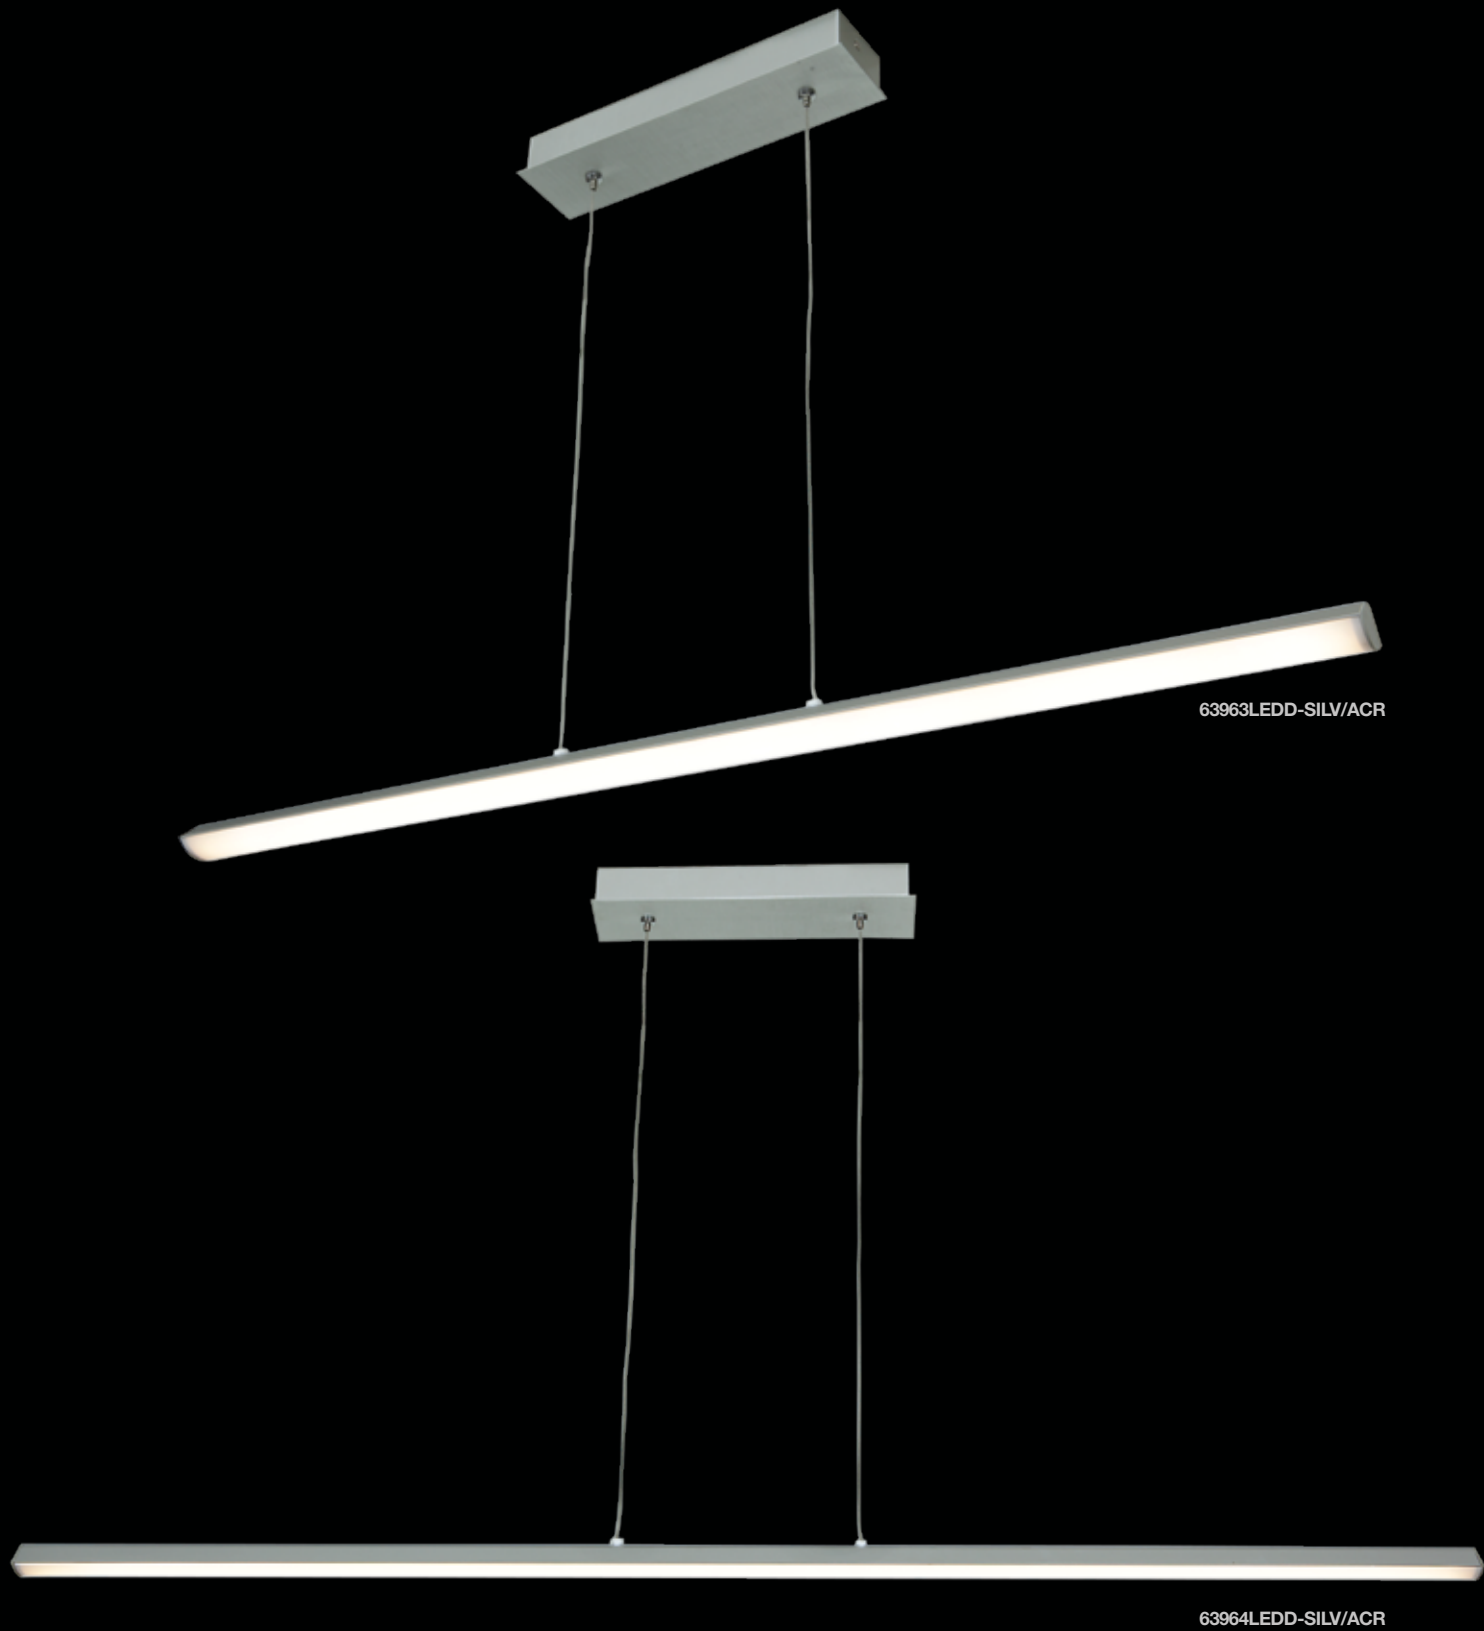

## AVIATOR

Soar to new heights with solid-state LED technology perfectly packaged in a stunning geometrically inspired pendant. The AVIATOR Collection embraces the latest lighting trends, effortlessly providing light from minimalist bars. AVIATOR-trending now.

### Aviator LED Pendant

|                   |                   |  |             |                                     |                 |                             |   |
|-------------------|-------------------|--|-------------|-------------------------------------|-----------------|-----------------------------|---|
| <b>Finish:</b> CH | <b>Glass:</b> ACR | <b>Included:</b> All SSL Boards, 6, 16, and 22-inch down rods; 10 feet of cable and cord; Sloped ceiling adapter |             | <b>Certifications:</b> Dry, Ceiling |                 |                             |   |
| <b>Model</b>      | <b>Wattage</b>    | <b>Base</b>  | <b>Type</b> | <b>Kelvin</b>                       | <b>NomLumen</b> | <b>Dimensions</b>           |   |
| 63965LEDD-CH/ACR  | 3ft x 8 W         | SSL  | 85 CRI LED  | 3200k                               | 2100lm          | 2.5"(H); 50"(oah); 34"(dia) |   |

## FLOAT

Seemingly effortlessly hung from the sky, the FLOAT Suspension Collection is light and airy. Fully adjustable with an enclosed grip-lock system, the extremely low profile Float has phenomenal LED light output.