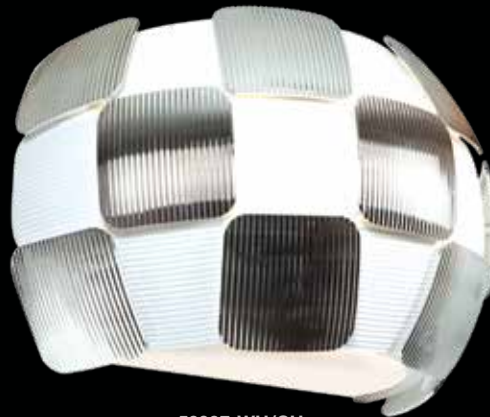

50907-WH/CH