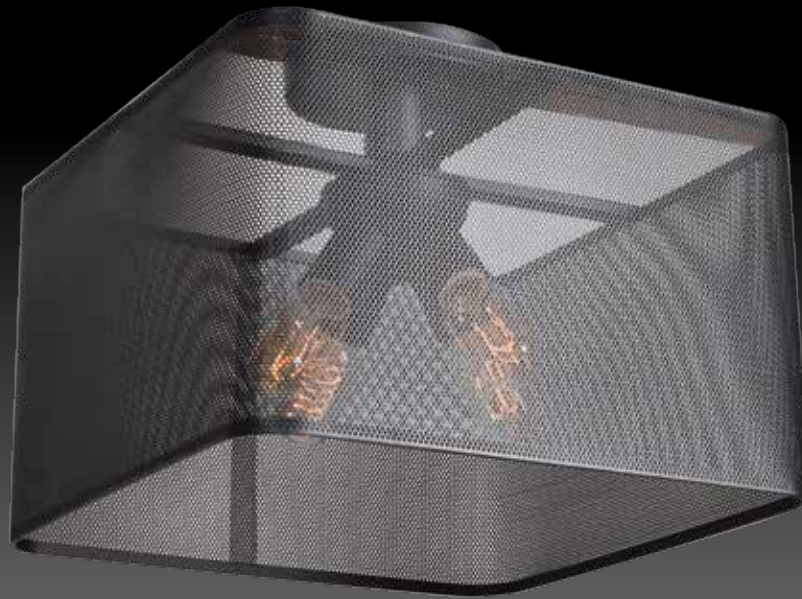

### Epic Round Semi-Flush

| Finish: BL    | Glass: --  | Included: A-19 Vintage LED Lamp |                   | Certifications: Damp, Ceiling |          |                      |
|---------------|------------|---------------------------------|-------------------|-------------------------------|----------|----------------------|
| Model         | Wattage    | Base                            | Type              | Kelvin                        | NomLumen | Dimensions           |
| 50922-BL      | 5lt x 60 W | E-26                            | A-19 Incandescent | 2700k                         | 4000lm   | 10"(H); 19.7"(dia)   |
| 50922LEDDL-BL | 5lt x 5 W  | E-26                            | 80 CRI LED        | 2200k                         | 1900lm   | 10"(H); 19.7"(dia)   |
| 50923-BL      | 5lt x 60 W | E-26                            | A-19 Incandescent | 2700k                         | 4000lm   | 12"(H); 23.6"(dia)   |
| 50923LEDDL-BL | 5lt x 5 W  | E-26                            | 80 CRI LED        | 2200k                         | 1900lm   | 12"(H); 23.6"(dia)   |
| 50924-BL      | 6lt x 60 W | E-26                            | A-19 Incandescent | 2700k                         | 4800lm   | 13.8"(H); 27.6"(dia) |
| 50924LEDDL-BL | 6lt x 5 W  | E-26                            | 80 CRI LED        | 2200k                         | 2280lm   | 13.8"(H); 27.6"(dia) |