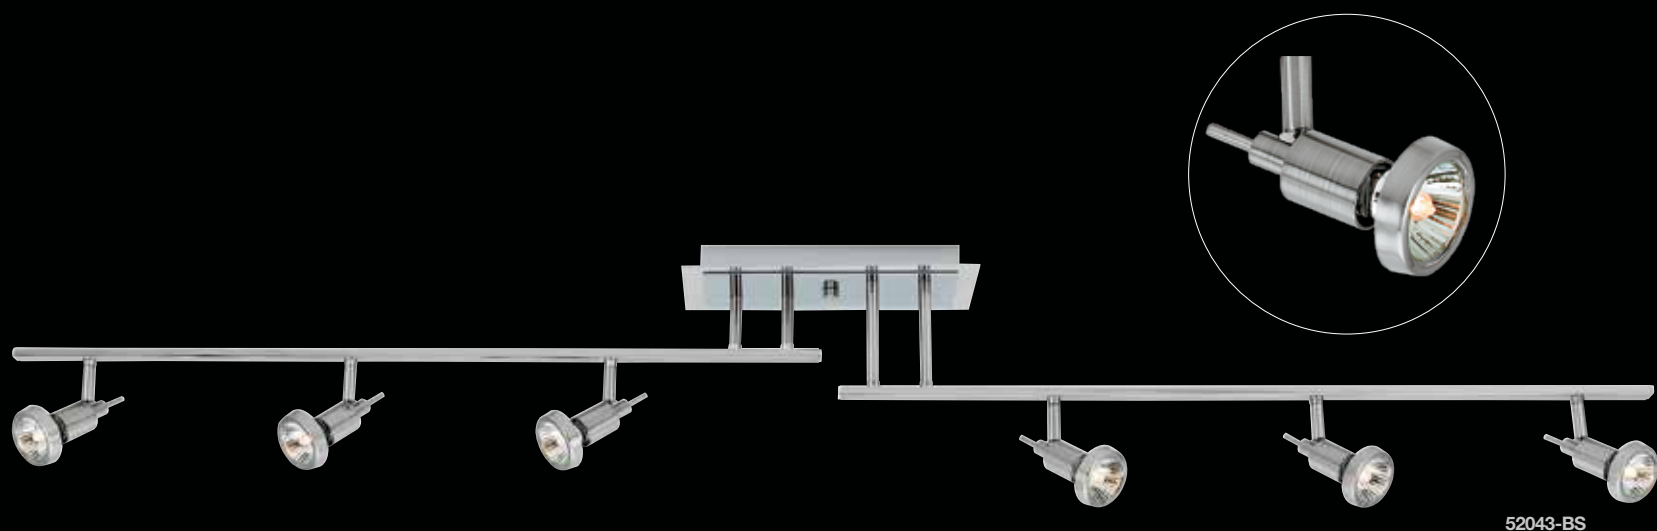

Finish: BS

Glass: --

Included: All Lamps, 6, 16, and 22-inch down rods; Sloped ceiling adapter, 10ft of cord

Certifications: Dry, Ceiling