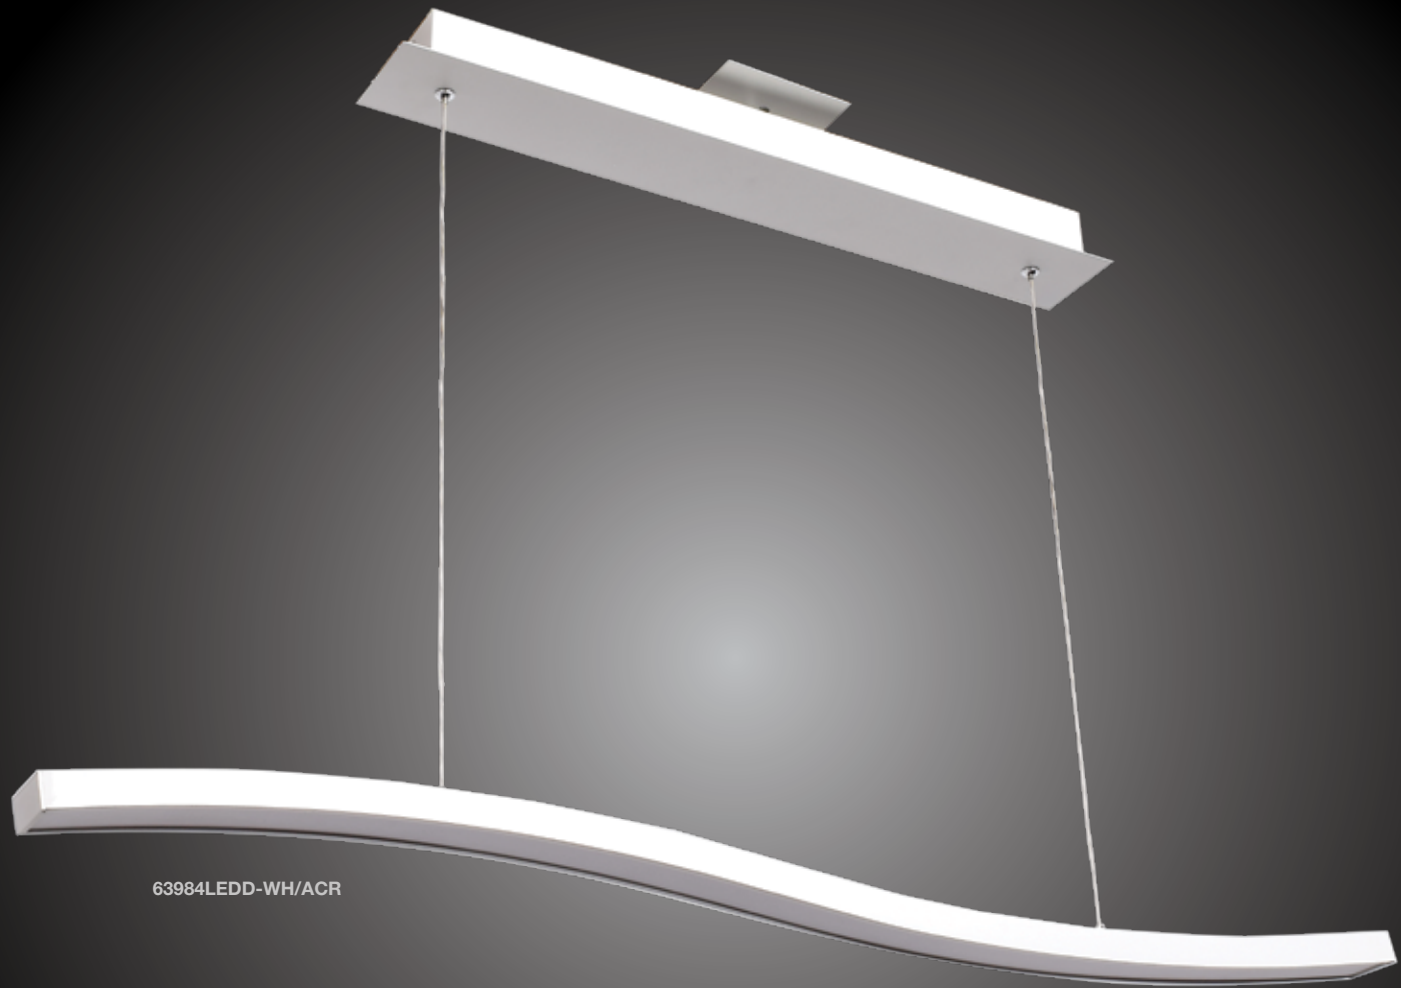

63984LEDD-WH/ACR