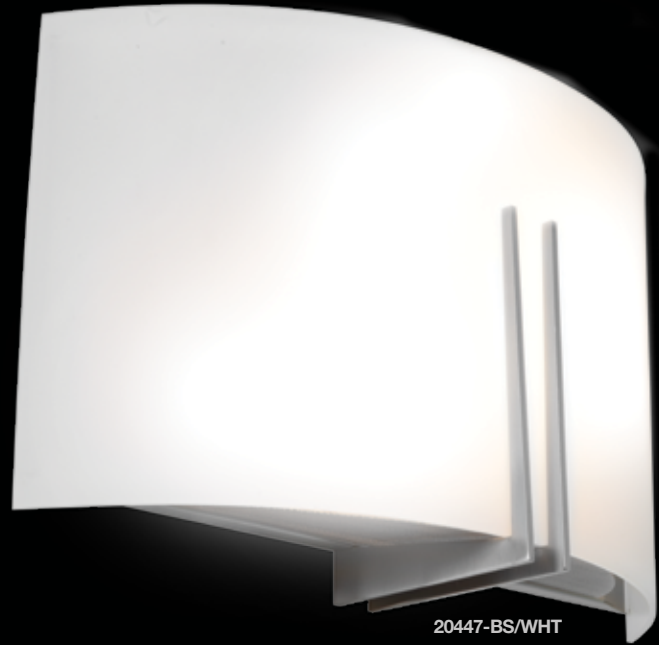

20447-BS/WHT

Prong Wall and Vanity Fixture

Finish: BS	Glass: WHT	Included: SSL Boards	Certifications: Damp, Wall			
Model	Wattage	Base	Type	Kelvin	NomLumen	Dimensions
20446-BS/WHT	2lt x 60 W	E-26	A-19 Incandescent	2700k	1600lm	7.1"(L) x 12.5"(H); 3.75"(ext)
20446LEDD-BS/WHT	1lt x 16 W	SSL	90 CRI LED	3000k	1650lm	7.1"(L) x 12.5"(H); 3.75"(ext)
20447-BS/WHT	2lt x 60 W	E-26	A-19 Incandescent	2700k	1600lm	12"(L) x 7.5"(H); 4"(ext)
20447LEDD-BS/WHT	1lt x 16 W	SSL	90 CRI LED	3000k	1650lm	12"(L) x 7.5"(H); 4"(ext)