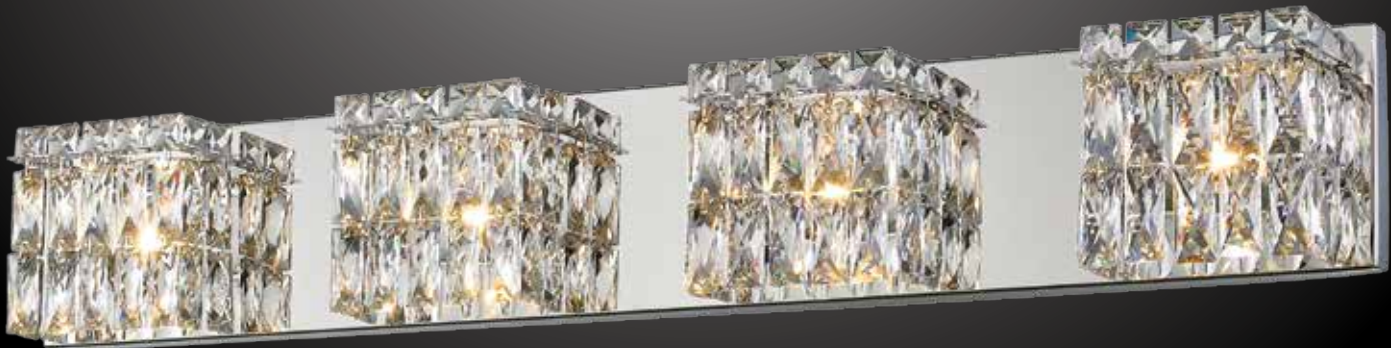

62354LEDD-CH/CRY

Magari Dimmable Wall/Vanity Fixtures

Finish: CH	Glass: CRY	Included: All SSL Boards		Certifications: Damp, Wall		
Model	Wattage	Base	Type	Kelvin	NomLumen	Dimensions
62351LEDD-CH/CRY	1lt x 5.5 W	SSL	80 CRI LED	3000k	470lm	6.3"(W) x 5.1"(H); 3"(ext)
62353LEDD-CH/CRY	3lt x 5.5 W	SSL	80 CRI LED	3000k	1410lm	24.4"(W) x 5.1"(H); 3"(ext)
62354LEDD-CH/CRY	4lt x 5.5 W	SSL	80 CRI LED	3000k	1880lm	33.5"(W) x 5.1"(H); 3"(ext)