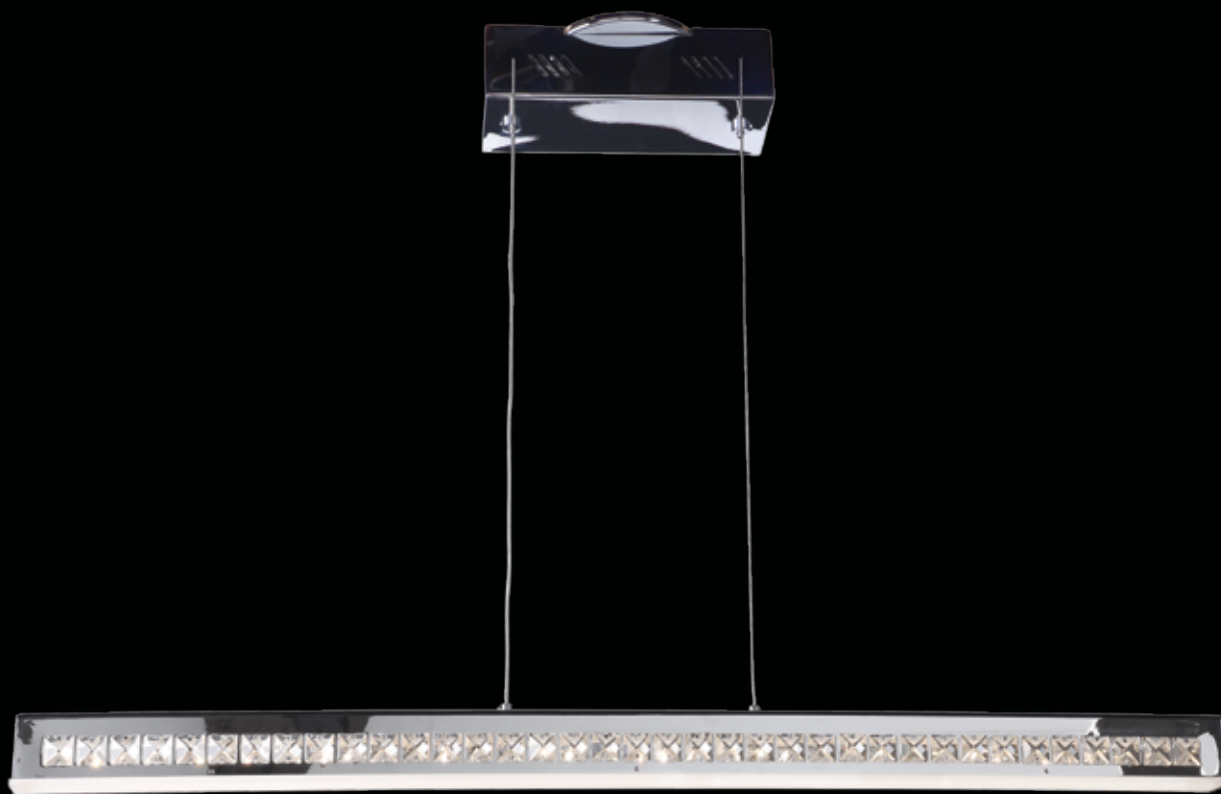

### Magari Dimmable Crystal Pendants

| Finish: MSS       | Glass: CRY   | Included: All SSL Boards, 10 feet of aircraft cable and cord |            | Certifications: Dry, Ceiling |          |                              |
|-------------------|--------------|--|------------|------------------------------|----------|------------------------------|
| Model             | Wattage      | Base   | Type       | Kelvin                       | NomLumen | Dimensions                   |
| 62358LEDD-MSS/CRY | 11t x 27.5 W | SSL  | 80 CRI LED | 3000k                        | 2350lm   | 5.1"(H); 126"(oah); 15"(dia) |
| 62359LEDD-MSS/CRY | 11t x 33 W   | SSL  | 80 CRI LED | 3000k                        | 2820lm   | 5.1"(H); 126"(oah); 18"(dia) |