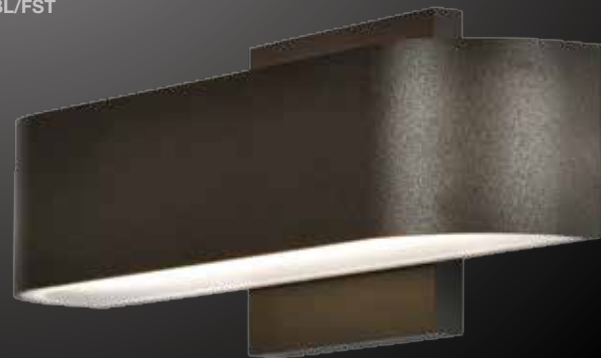

20046LEDDMG-BRZ/FST

Montreal Marine Grade Wet Location LED Wall Fixture

Finish: BL BRZ SAT	Glass: FST	Included: All SSL Boards	Certifications: Wet, Wall			
Model	Wattage	Base	Type	Kelvin	NomLumen	Dimensions
20046LEDDMG-_/FST	2ft x 13.5 W	SSL	90 CRI LED	3000k	1720lm	12"(W) x 2.48"(H); 2.97"(ext)
20048LEDMG-_/FST	2ft x 14.75 W	SSL	90 CRI LED	3000k	1800lm	18"(W) x 3.5"(H); 3.46"(ext)