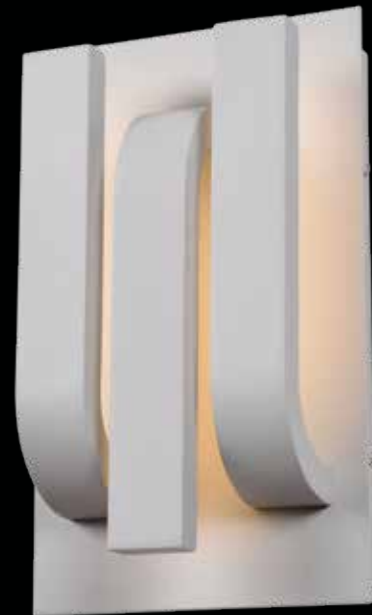

20055LEDDMG-BRZ

Trilogy Dimmable Outdoor Marine Grade Wall Fixture

Finish: BRZ SAT	Glass: --	Included: All SSL Boards	Certifications: Wet, Wall			
Model	Wattage	Base	Type	Kelvin	NomLumen	Dimensions
20055LEDDMG-__	3ft x 4 W	SSL	80 CRI LED	3000k	1200lm	7"(W) x 12"(H); 3.7"(ext)
20056LEDDMG-__	3ft x 6 W	SSL	80 CRI LED	3000k	1600lm	9.6"(W) x 16"(H); 3.7"(ext)