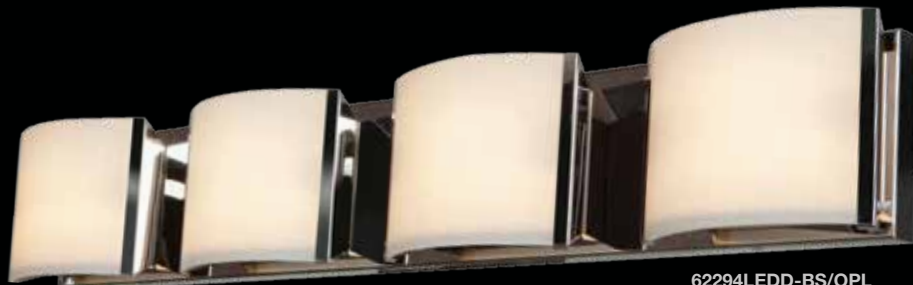

62294LEDD-BS/OPL