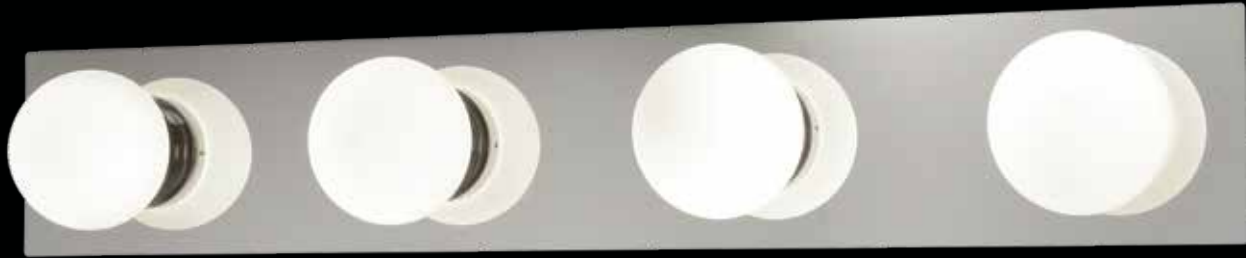

62474LEDD-CH/OPL