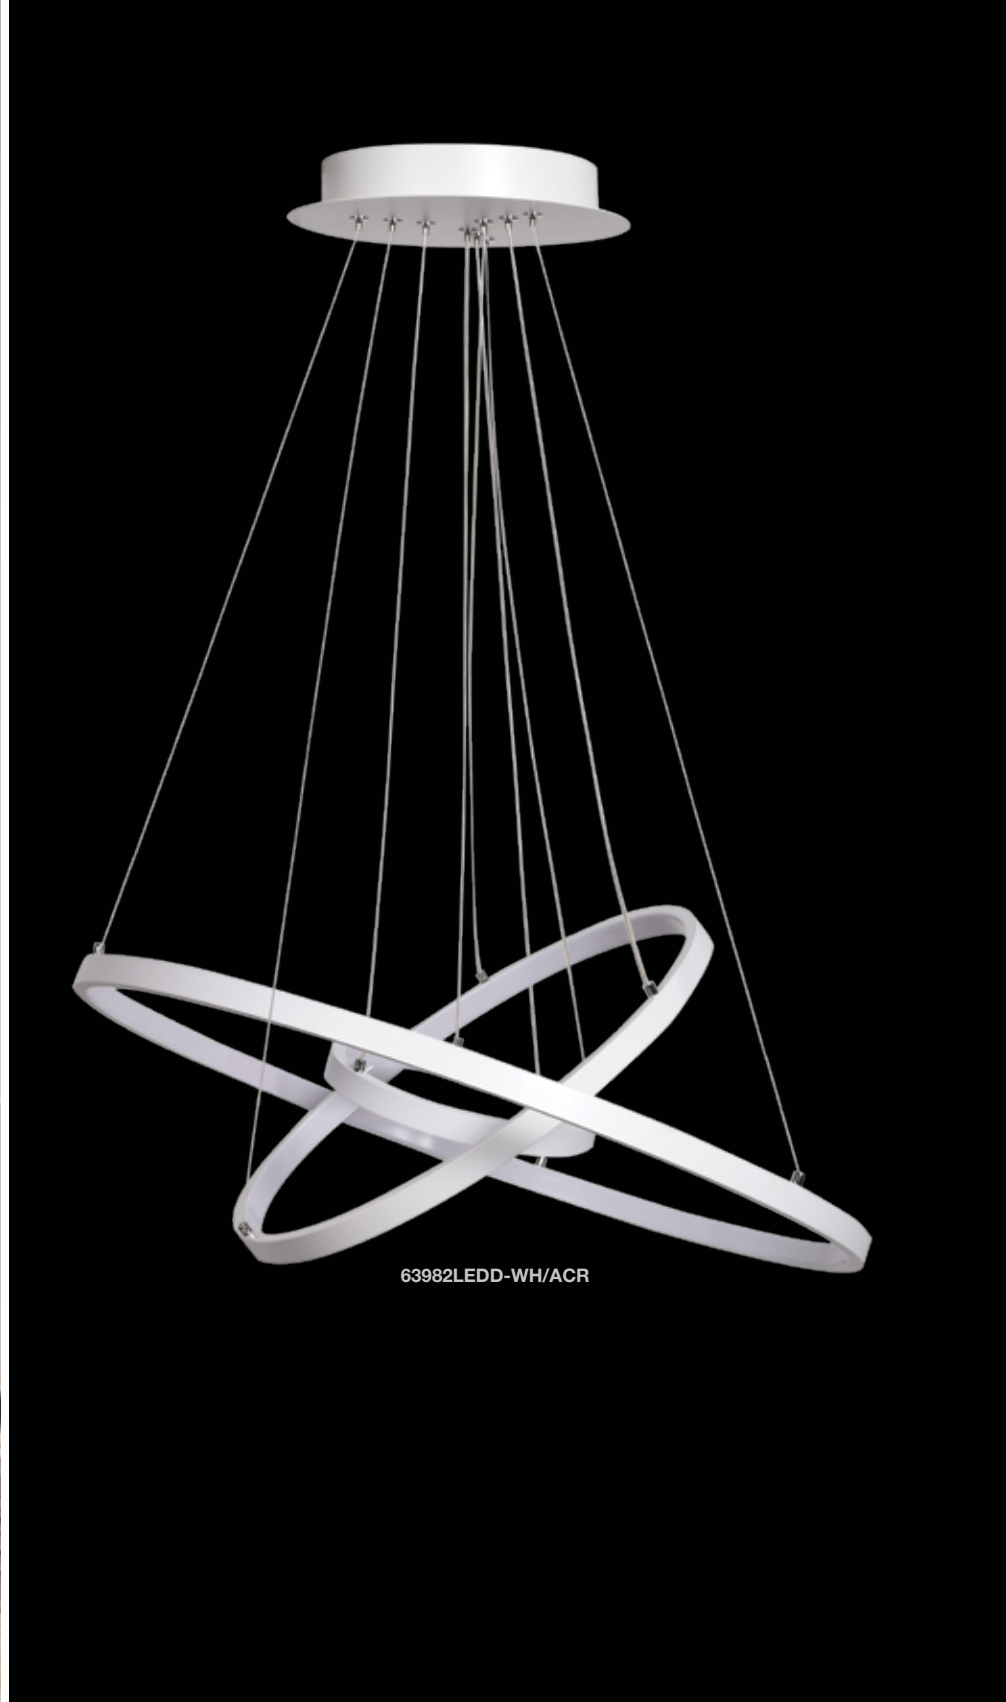

63982LEDD-WH/ACR

Eternal Dimmable LED Pendant

Finish: WH	Glass: ACR	Included: All SSL Boards, 10 feet of clear coated cord		Certifications: Dry, Ceiling			
Model	Wattage	Base	Type	Kelvin	NomLumen	Dimensions	
63982LEDD-WH/ACR	1ft x 52 W	SSL	90 CRI LED	3000k	5780lm	5"(H); 125"(oah); 23.6"(dia)