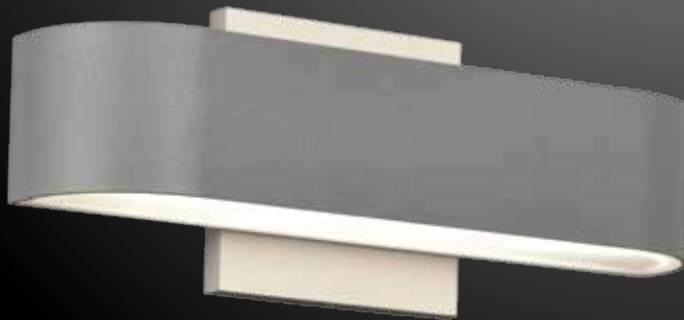

20046LEDDMG-SAT/FST