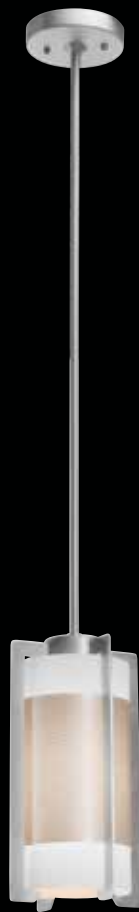

52070-BRZ

Iron Pendant

Finish: BS	Glass: OPL	Included: 6, 16, and 22-inch down rods; 10 feet of cord; Sloped ceiling adapter		Certifications: Damp, Ceiling	
Dimensions: 12"(H); 58"(oah); 6.1"(dia)					
Model	Wattage	Base	Type	Kelvin	NomLumen
20738-BS/OPL	1lt x 100 W	E-26	A-19 Incandescent	2700k	1600lm

Tomahawk Pendant

Finish: BRZ BS	Glass: --	Included: 10 feet of cord		Certifications: Dry, Ceiling	
Dimensions: 11"(H); 135"(oah); 4.4"(dia)					
Model	Wattage	Base	Type	Kelvin	NomLumen
52070-__	1lt x 60 W	E-26	A-19 Incandescent	2700k	800lm