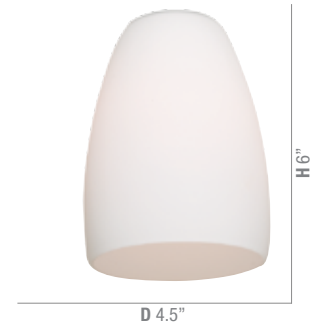

9 6 9 S T Sherry Midi Pendant Glass Shade

Finish	AMB OPL
Dimensions	D 4.5" H 6"

AMB