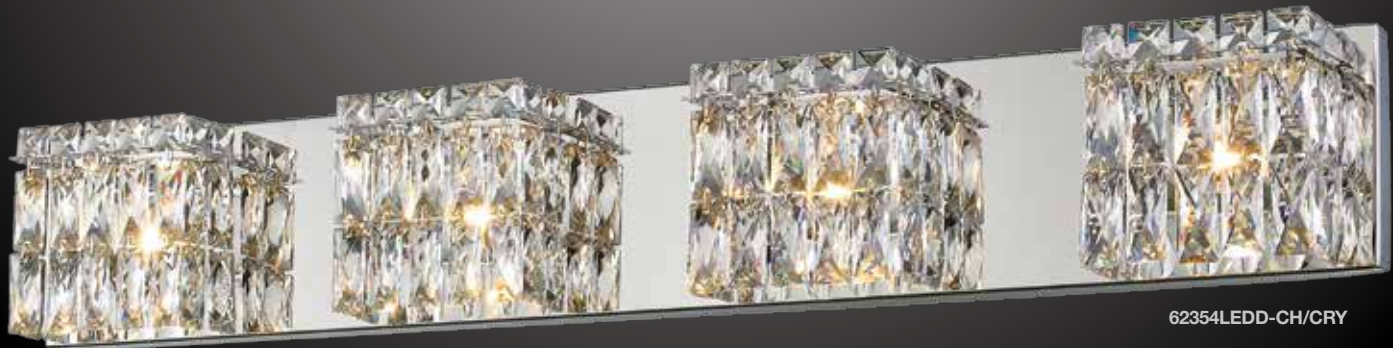

62354LEDD-CH/CRY

Magari Dimmable Wall/Vanity Fixtures

Finish: CH	Glass: CRY	Included: All SSL Boards	Certifications: Damp, Wall			
Model	Wattage	Base	Type	Kelvin	NomLumen	Dimensions
62351LEDD-CH/CRY	1lt x 5.5 W	SSL	80 CRI LED	3000k	470lm	6.3"(W) x 5.1"(H); 3"(ext)
62353LEDD-CH/CRY	3lt x 5.5 W	SSL	80 CRI LED	3000k	1410lm	24.4"(W) x 5.1"(H); 3"(ext)
62354LEDD-CH/CRY	4lt x 5.5 W	SSL	80 CRI LED	3000k	1880lm	33.5"(W) x 5.1"(H); 3"(ext)