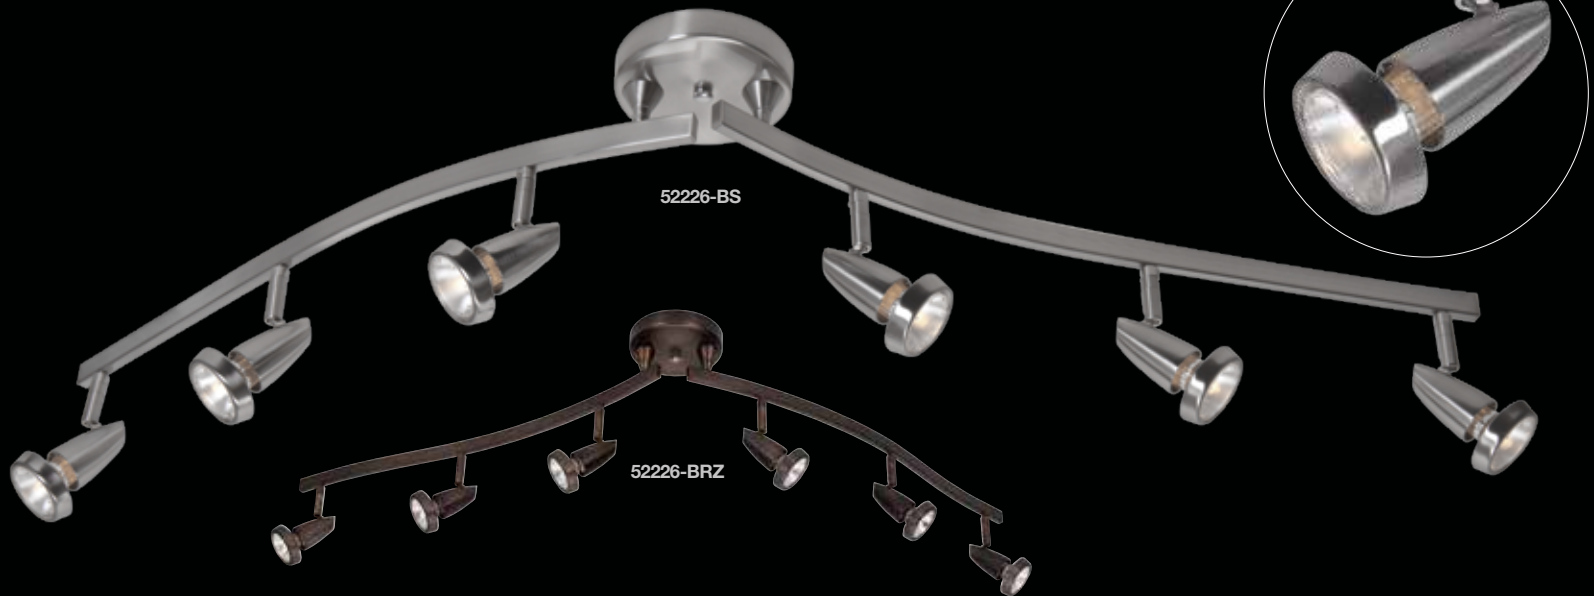

Mirage 6 - Light Semi-Flush with Articulating Arms

Finish: BRZ BS	Glass: --	Included: All Lamps, 6, 16, and 22-inch down rods		Certifications: Dry, Ceiling			
Model	Wattage	Base	Type	Kelvin	NomLumen	Dimensions	
52226-__	6ft x 50 W	GU-10	MR-16 Halogen	2900k	3300lm	49"(L) x 3"(W) x 5"(H)	
52226LEDDL-__	6ft x 5 W	GU-10	80 CRI LED	3000k	1500lm	49"(L) x 3"(W) x 5"(H)