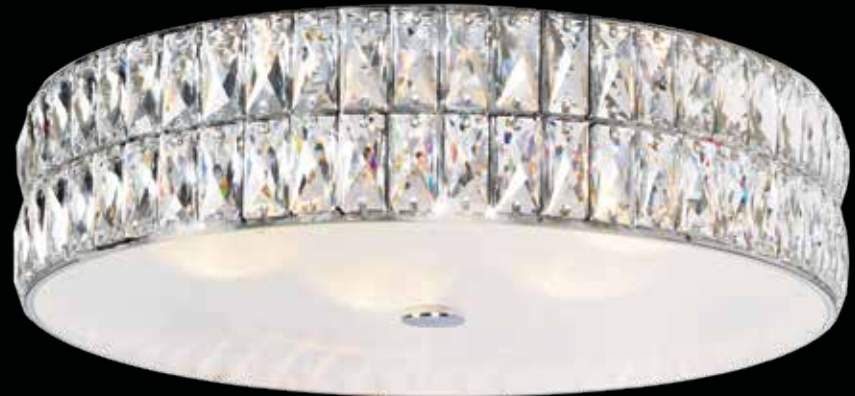

62356LEDD-MSS/CRY