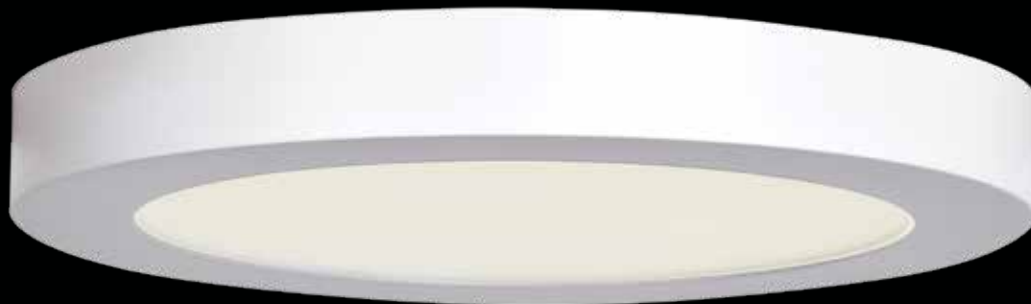

20072LEDD-WH/ACR

Ulko Exterior Dimmable Round Flush Mounts

Finish: SILV BRZ WH Bronze not offered in 20070	Glass: ACR	Included: All SSL Boards		Certifications: Wet, Wall/Ceiling		
Model	Wattage	Base	Type	Kelvin	NomLumen	Dimensions
20070LEDD-__/ACR	11t x 11 W	SSL	90 CRI LED	3000k	700lm	1"(H); 5.5"(dia)
20071LEDD-__/ACR	11t x 14 W	SSL	90 CRI LED	3000k	1200lm	1"(H); 7"(dia)
20072LEDD-__/ACR	11t x 19 W	SSL	90 CRI LED	3000k	1500lm	1"(H); 9"(dia)