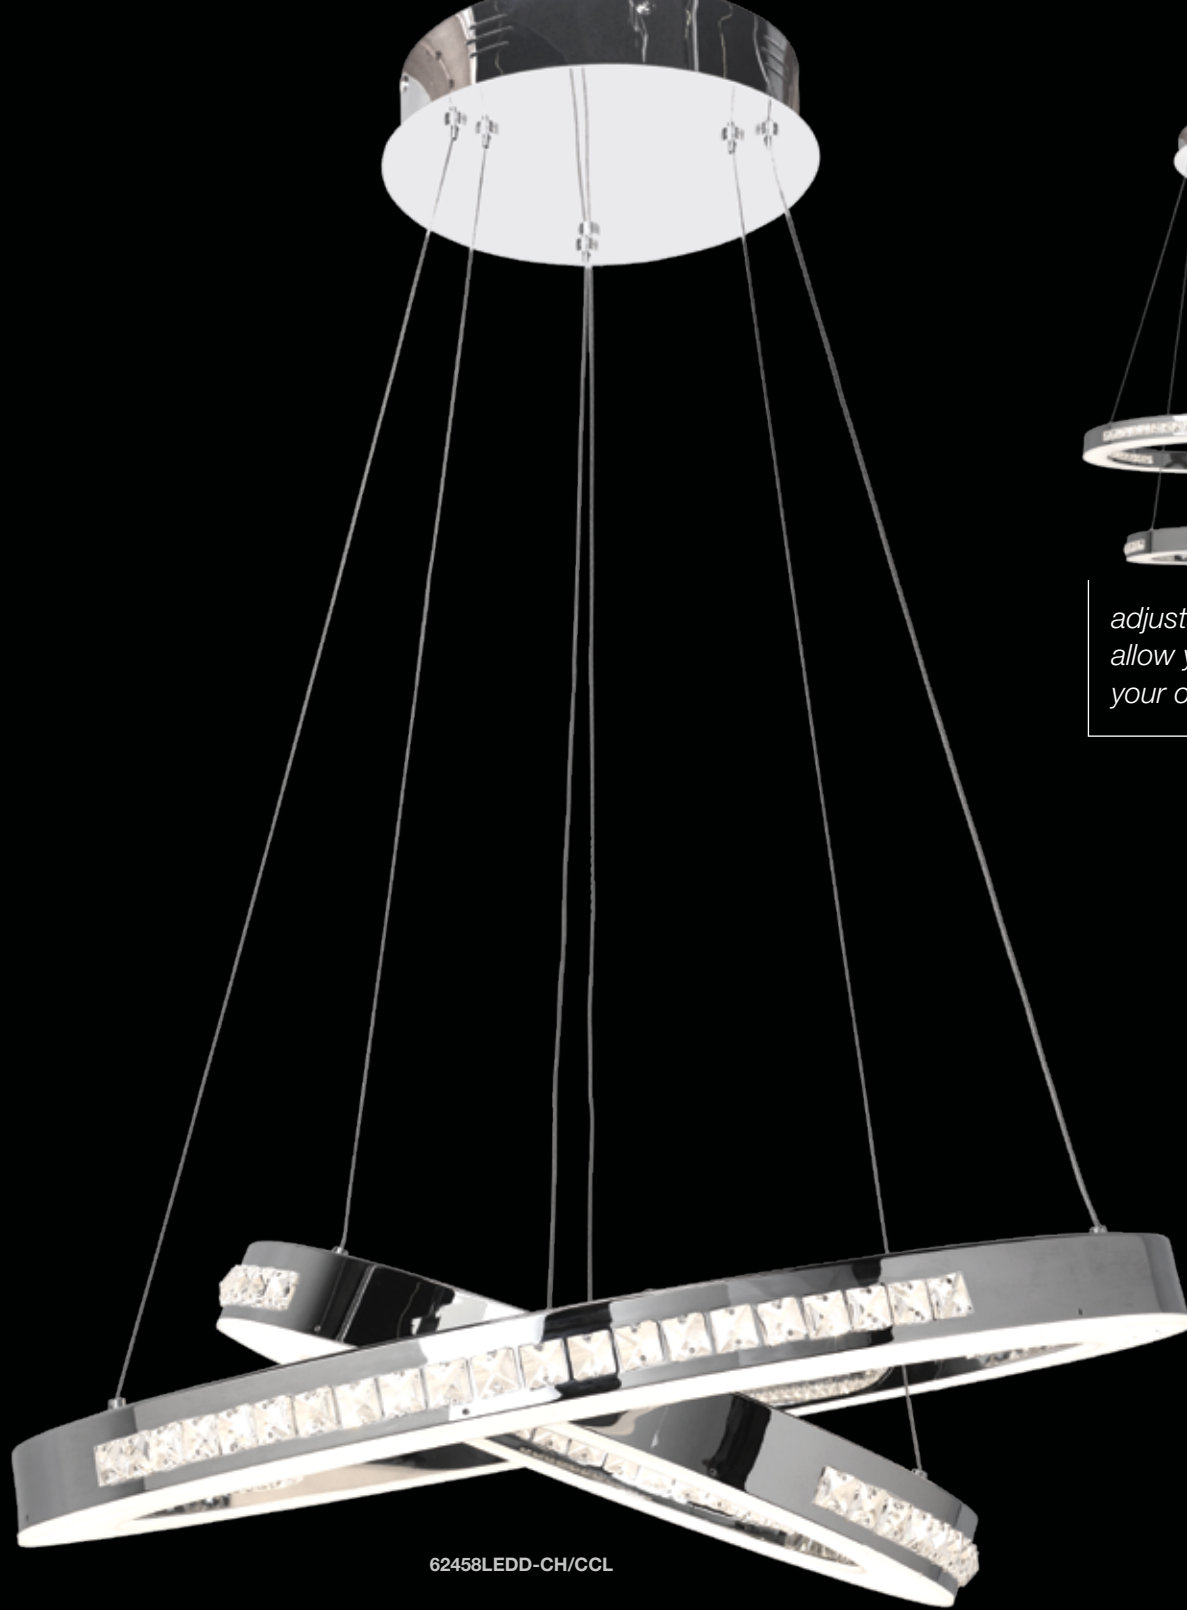

## AFFLUENCE COLLECTION

A stunning collection of LED and crystal, perfectly paired. AFFLUENCE suggests a myriad of application options graced with style, loaded with technology.

*adjustable rings  
allow you to create  
your own look*