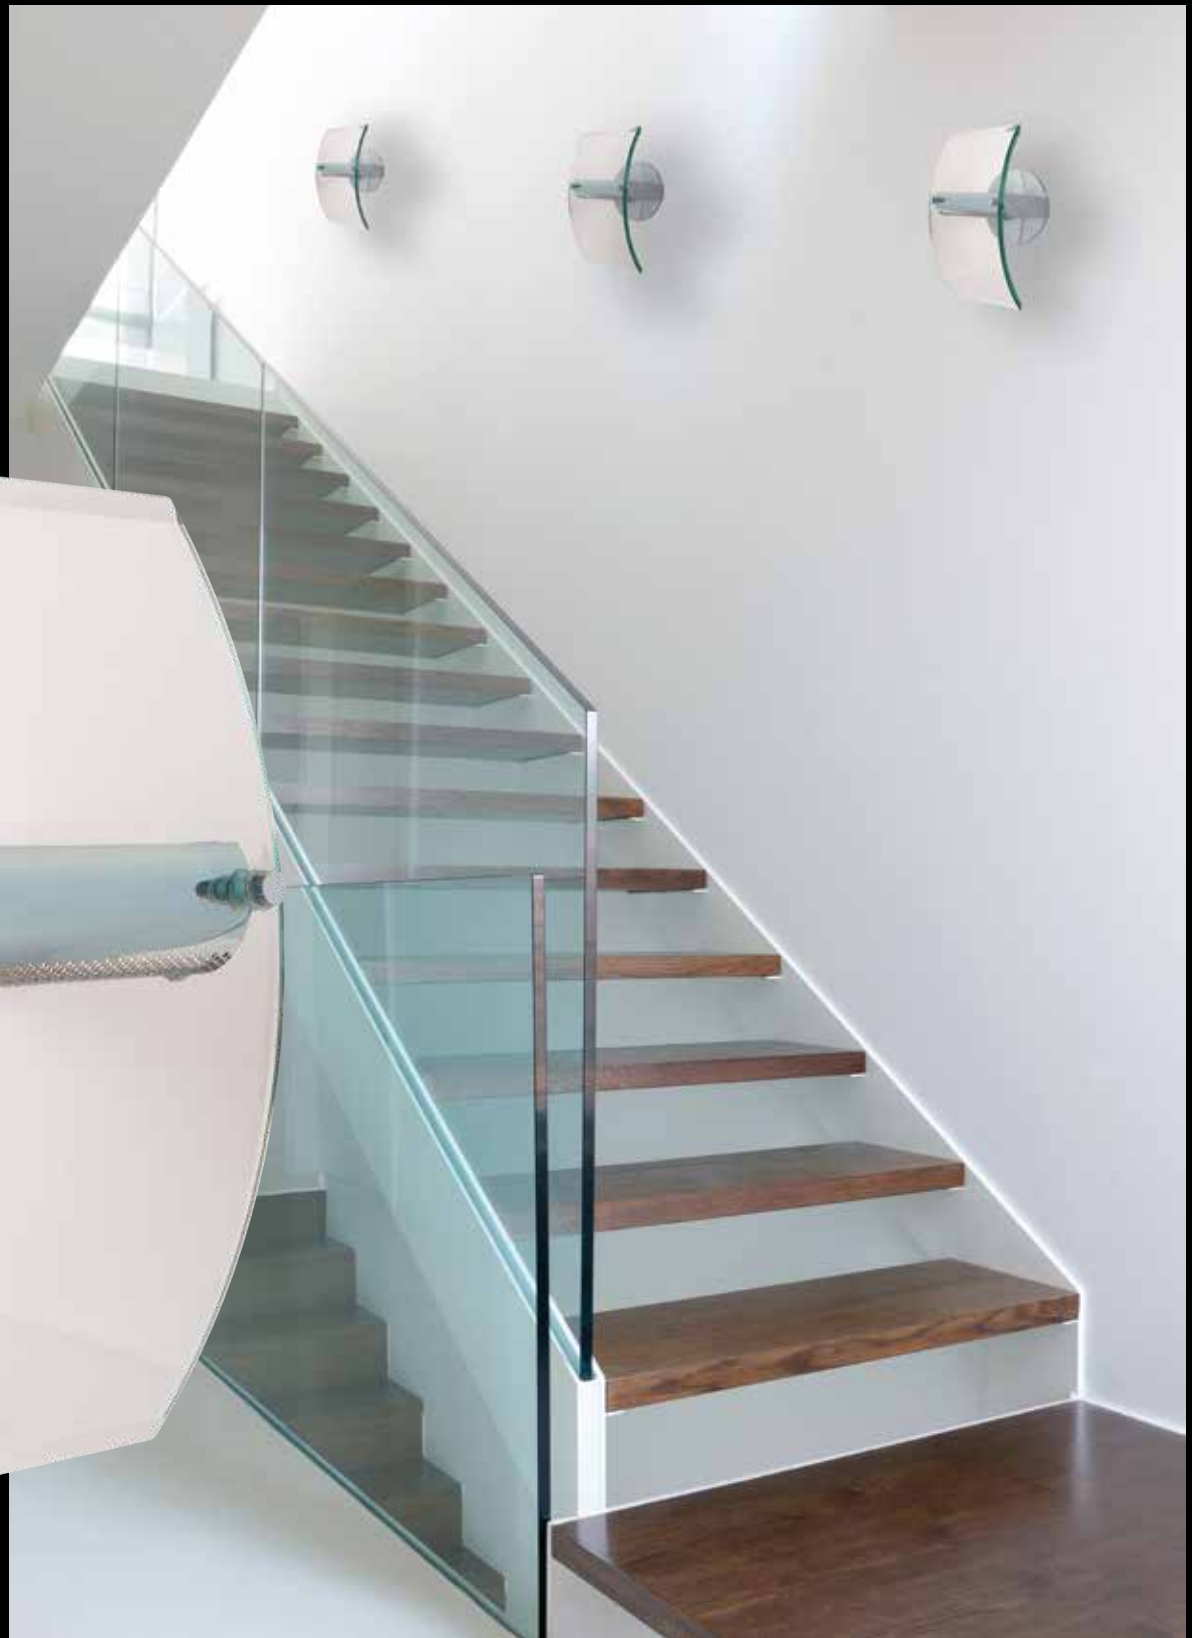

Phoebe Wall Fixture Incorporating Thick Bent Glass

Finish: CH	Glass: 8CL	Included: All Lamps		Certifications: Dry, Wall			
Model	Wattage	Base	Type	Kelvin	NomLumen	Dimensions	
50511-CH/8CL	11t x 100 W	R7s	J-78 Halogen	2900k	1650lm	6.5"(L) x 12"(H); 6"(ext)