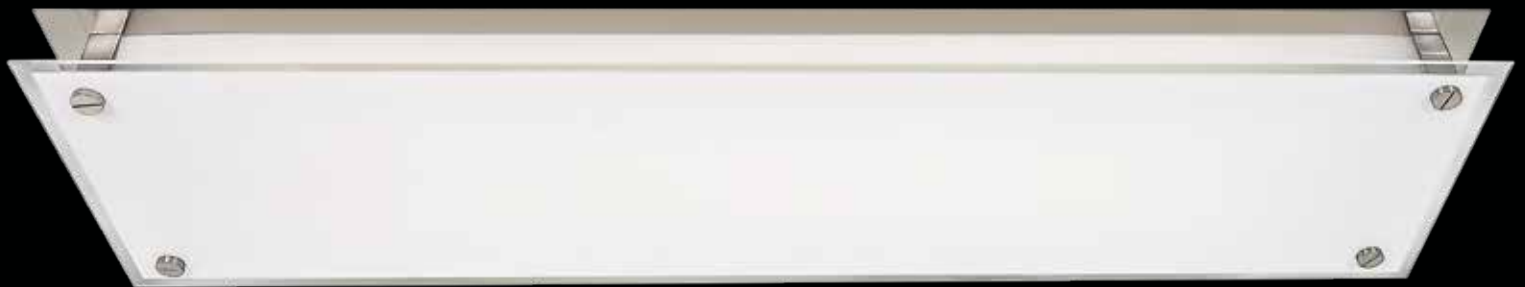

31030-BS/FST

Vision Fluorescent Ceiling or Wall Fixture

Finish: BS	Glass: FST	Included: T-5 HO Lamp	Certifications: Damp, Wall/Ceiling				
Model	Wattage	Base	Type	Kelvin	NomLumen	Dimensions	
31028-BS/FST	2ft x 24 W	Bi-Pin	T-5 HO Fluorescent	3000k	3500lm	26.5"(L) x 9.5"(W) x 4"(H); 4"(ext)	
31030-BS/FST	2ft x 39 W	Bi-Pin	T-5 HO Fluorescent	3000k	6200lm	38.25"(L) x 9.9"(W) x 3.5"(H); 4"(ext)