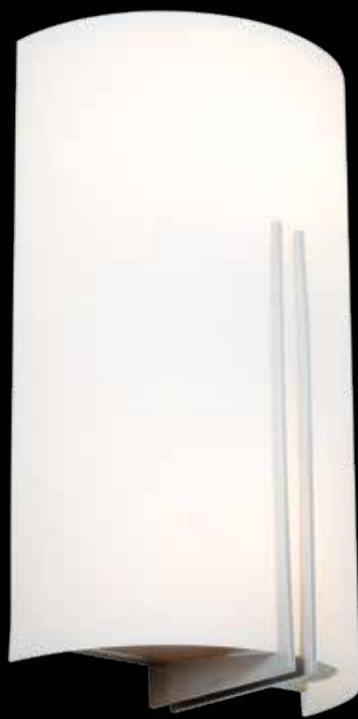

20446-BS/WHT