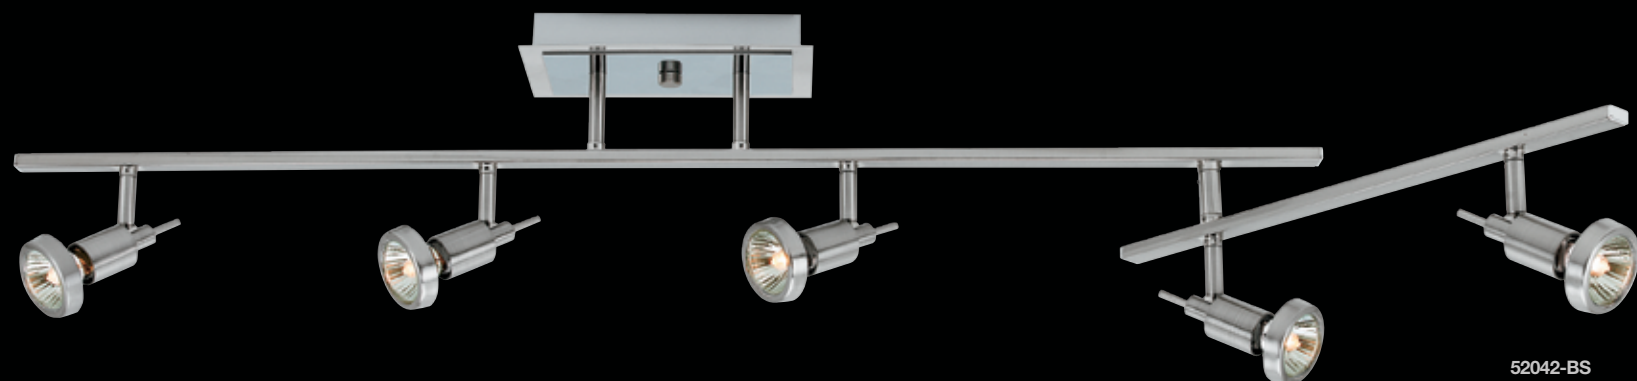

### Cobra 4 Light Semi-Flush and Pendant Curved Bar Spotlight

| Model           | Wattage    | Base  | Type          | Kelvin | NomLumen | Dimensions                  |
|-----------------|------------|-------|---------------|--------|----------|-----------------------------|
| 52204-BS        | 4lt x 50 W | GU-10 | MR-16 Halogen | 2900k  | 2200lm   | 33"(L) x 5.5"(H)            |
| 52204LEDDLDP-BS | 4lt x 5 W  | GU-10 | 80 CRI LED    | 3000k  | 1000lm   | 33"(L) x 5.5"(H)            |
| 52206-BS        | 4lt x 50 W | GU-10 | MR-16 Halogen | 2900k  | 2200lm   | 33"(L) x 3.75"(H); 50"(oah) |
| 52206LEDDLDP-BS | 4lt x 5 W  | GU-10 | 80 CRI LED    | 3000k  | 1000lm   | 33"(L) x 3.75"(H); 50"(oah) |

Finish: BS

Glass: --

Included: All Lamps, 6, 16, and 22-inch down rods; Sloped ceiling adapter, 10ft of cord

Certifications: Dry, Ceiling

### Viper Off Set Semi-Flush

| Finish: BS    | Glass: --  | Included: All Lamps |               | Certifications: Dry, Ceiling |          |                |  |
|---------------|------------|---------------------|---------------|------------------------------|----------|----------------|---|
| Model         | Wattage    | Base                | Type          | Kelvin                       | NomLumen | Dimensions     |   |
| 52043-BS      | 6lt x 35 W | GU-10               | MR-16 Halogen | 2900k                        | 1920lm   | 62"(L) x 9"(H) |   |
| 52043LEDDL-BS | 6lt x 5 W  | GU-10               | 80 CRI LED    | 3000k                        | 2280lm   | 62"(L) x 9"(H) |   |