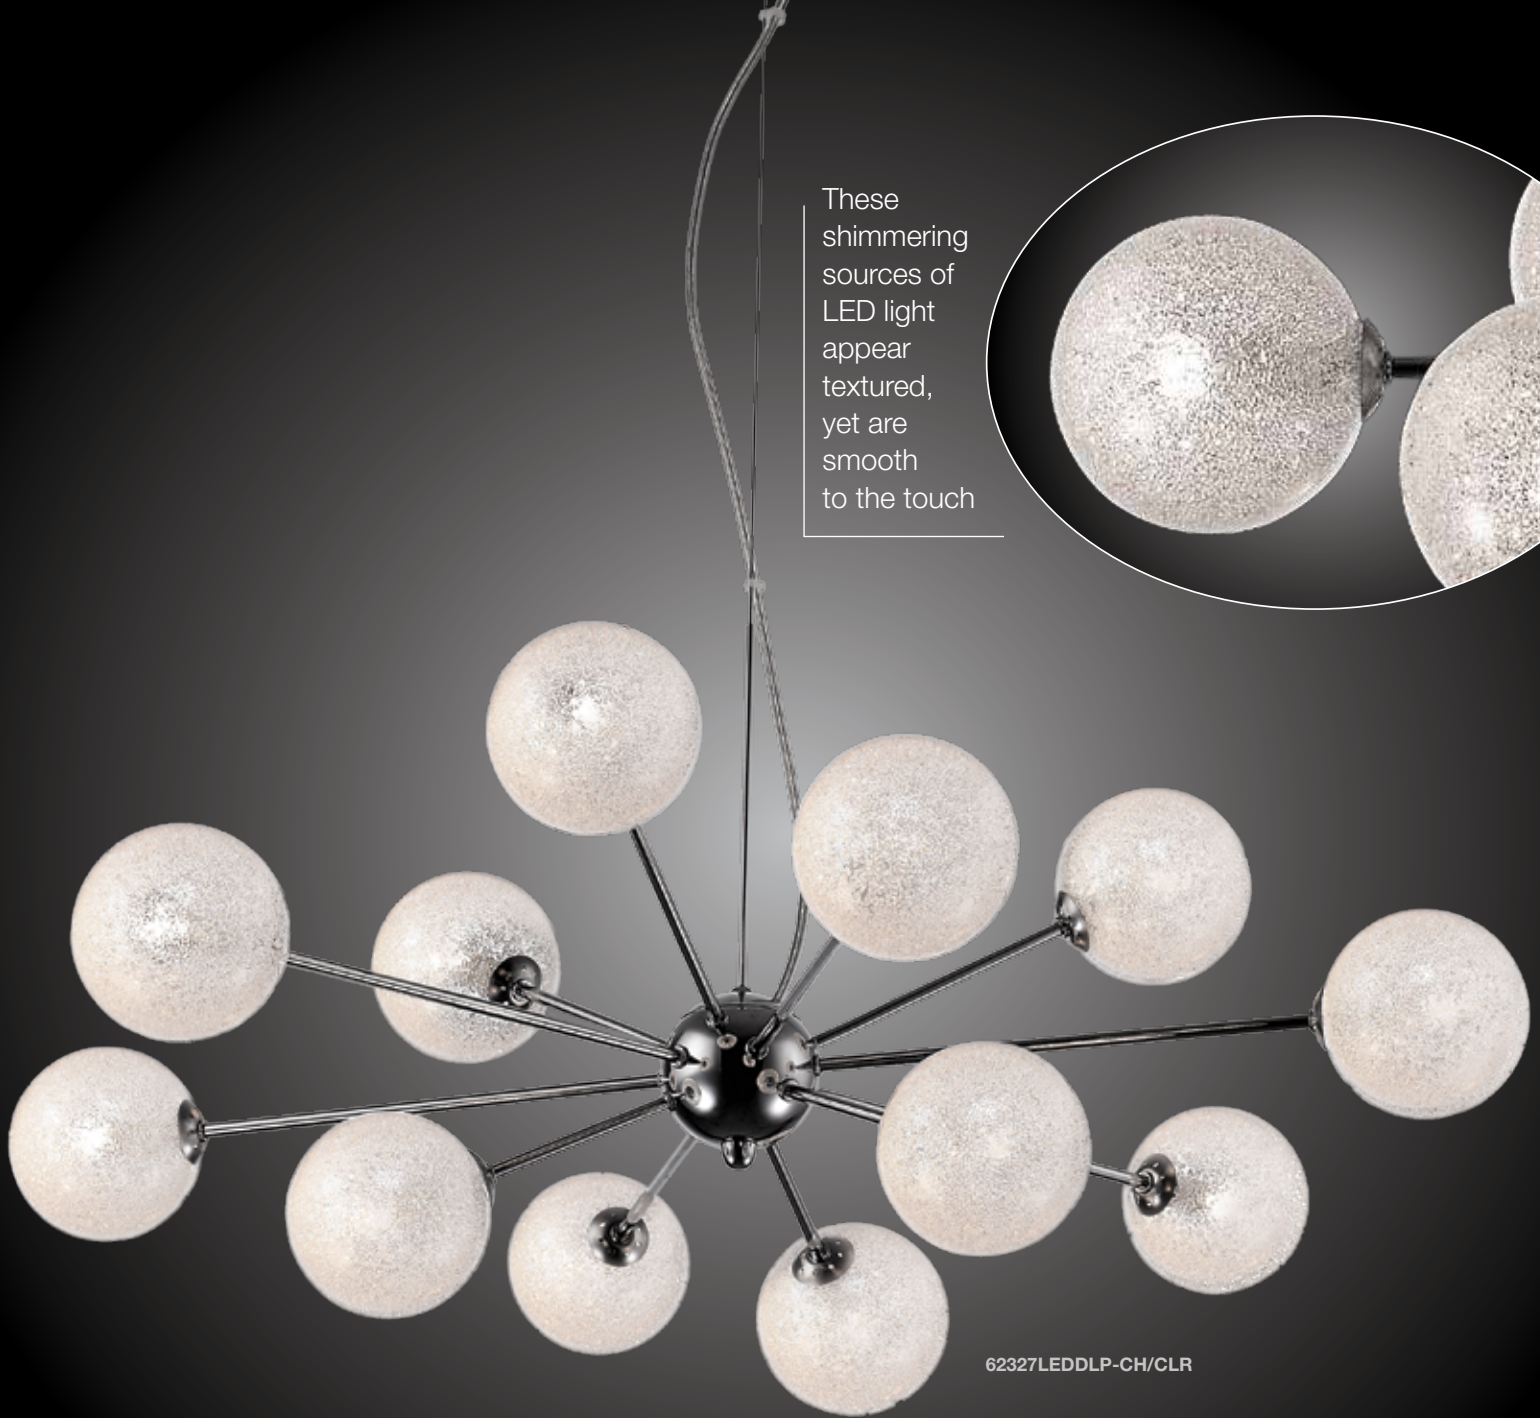

These shimmering sources of LED light appear textured, yet are smooth to the touch

62327LEDDL-CH/CLR

Opulence Glitter Glass Chandelier

Finish: CH	Glass: CLR	Included: All LED Lamps, 10 feet of cable and cord		Certifications: Dry, Ceiling			
Model	Wattage	Base	Type	Kelvin	NomLumen	Dimensions	
62327-CH/CLR	12lt x 40 W	G9	G9 Halogen	2900k	5760lm	80"(oah); 31"(dia)	
62327LEDDL-CH/CLR	12lt x 4.5 W	G9	80 CRI LED	3000k	5400lm	80"(oah); 31"(dia)