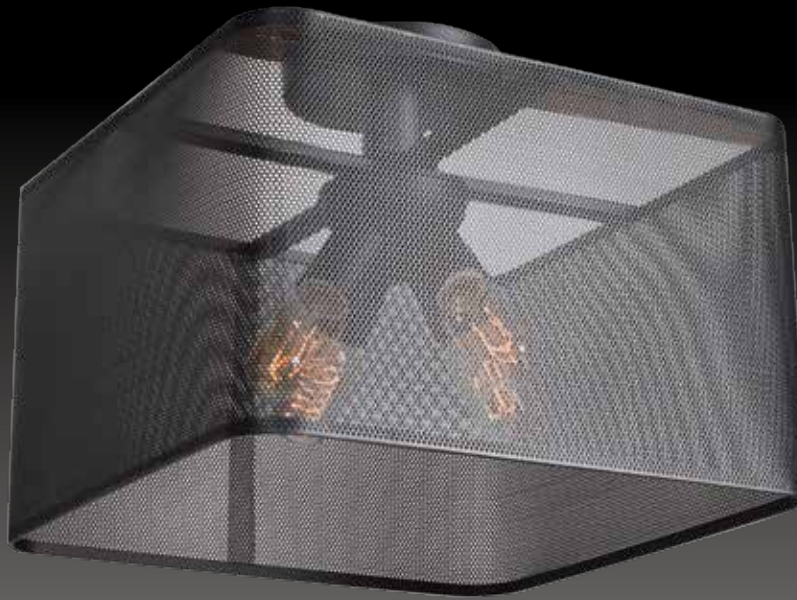

### Epic Round Semi-Flush

| Finish: BL    | Glass: --  | Included: A-19 Vintage LED Lamp | Certifications: Damp, Ceiling |        |          |                      |
|---------------|------------|---------------------------------|-------------------------------|--------|----------|----------------------|
| Model         | Wattage    | Base                            | Type                          | Kelvin | NomLumen | Dimensions           |
| 50922-BL      | 5lt x 60 W | E-26                            | A-19 Incandescent             | 2700k  | 4000lm   | 10"(H); 19.7"(dia)   |
| 50922LEDDL-BL | 5lt x 5 W  | E-26                            | 80 CRI LED                    | 2200k  | 1900lm   | 10"(H); 19.7"(dia)   |
| 50923-BL      | 5lt x 60 W | E-26                            | A-19 Incandescent             | 2700k  | 4000lm   | 12"(H); 23.6"(dia)   |
| 50923LEDDL-BL | 5lt x 5 W  | E-26                            | 80 CRI LED                    | 2200k  | 1900lm   | 12"(H); 23.6"(dia)   |
| 50924-BL      | 6lt x 60 W | E-26                            | A-19 Incandescent             | 2700k  | 4800lm   | 13.8"(H); 27.6"(dia) |
| 50924LEDDL-BL | 6lt x 5 W  | E-26                            | 80 CRI LED                    | 2200k  | 2280lm   | 13.8"(H); 27.6"(dia) |