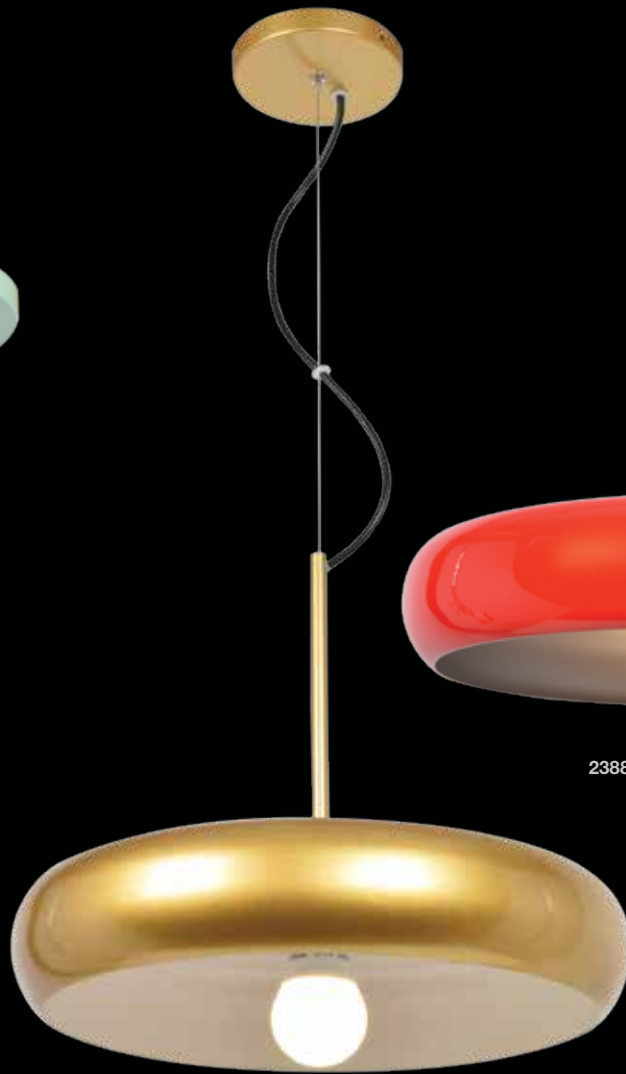

23882LEDDL- GLD/WHT