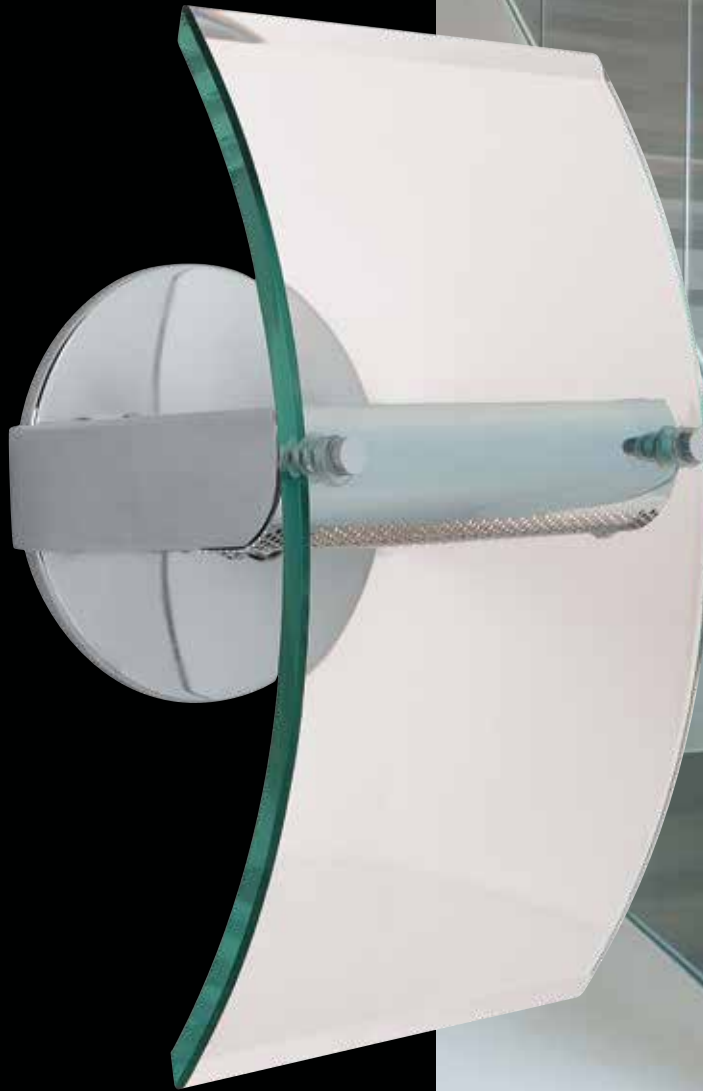

50511-CH/8CL