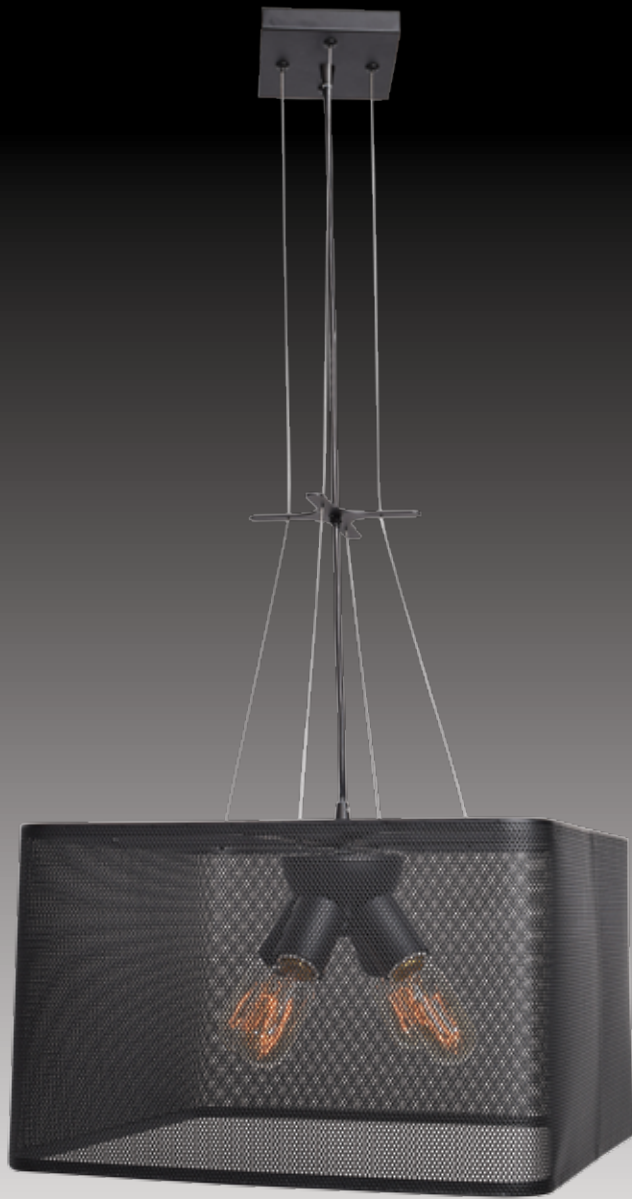

Finish: BL GLD

Glass: --

Included: G25 Vintage LED Lamp, 10ft of cable and cord

Certifications: Dry, Ceiling

Pg 12

50925-BL

50926-BL