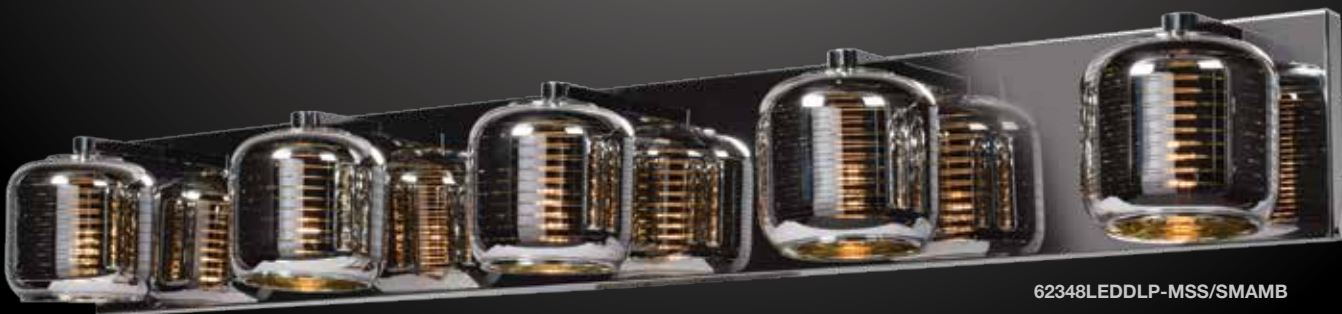

62348LEDDLPMSS/SMAMB

D'or Dimmable Vanity

Finish: MSS	Glass: SMAMB	Included: All Lamps		Certifications: Damp, Wall		
Model	Wattage	Base	Type	Kelvin	NomLumen	Dimensions
62345LEDD-MSS/SMAMB	1lt x 4.5 W	G9	80 CRI LED	3000k	450lm	4.7"(W) x 5.1"(H); 5.5"(ext)
62346LEDDLPMSS/SMAMB	3lt x 4.5 W	G9	80 CRI LED	3000k	1350lm	22"(W) x 5.1"(H); 5.5"(ext)
62347LEDDLPMSS/SMAMB	4lt x 4.5 W	G9	80 CRI LED	3000k	1800lm	31"(W) x 5.1"(H); 5.5"(ext)
62348LEDDLPMSS/SMAMB	5lt x 4.5 W	G9	80 CRI LED	3000k	2250lm	39.25"(W) x 5.1"(H); 5.5"(ext)