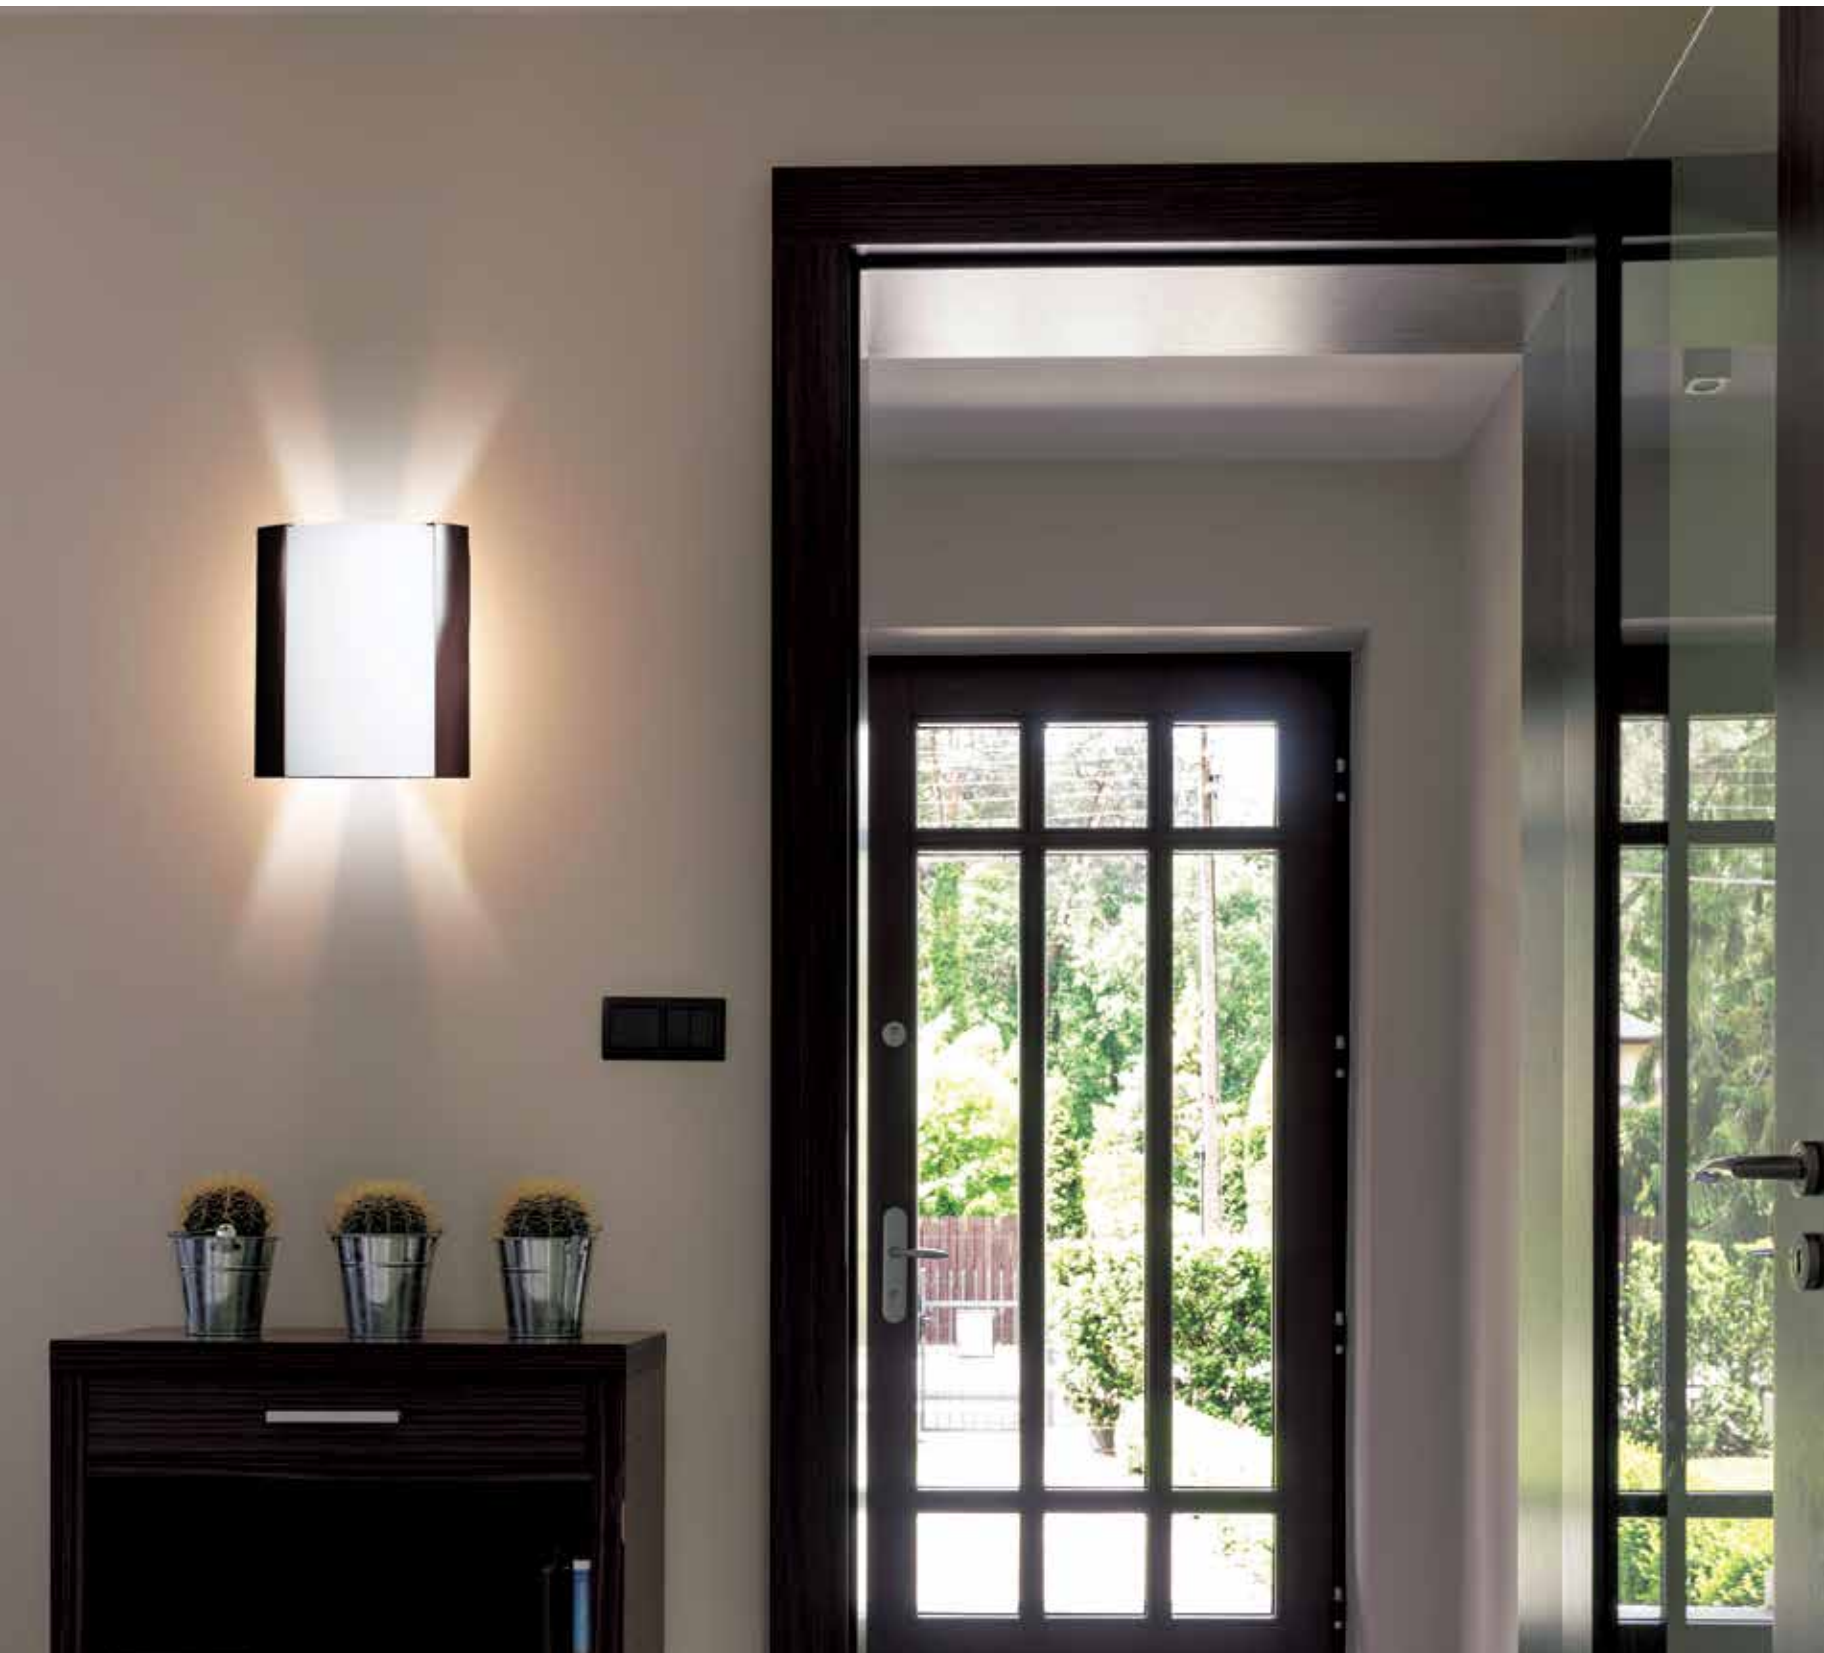

WALL FIXTURES & VANITIES