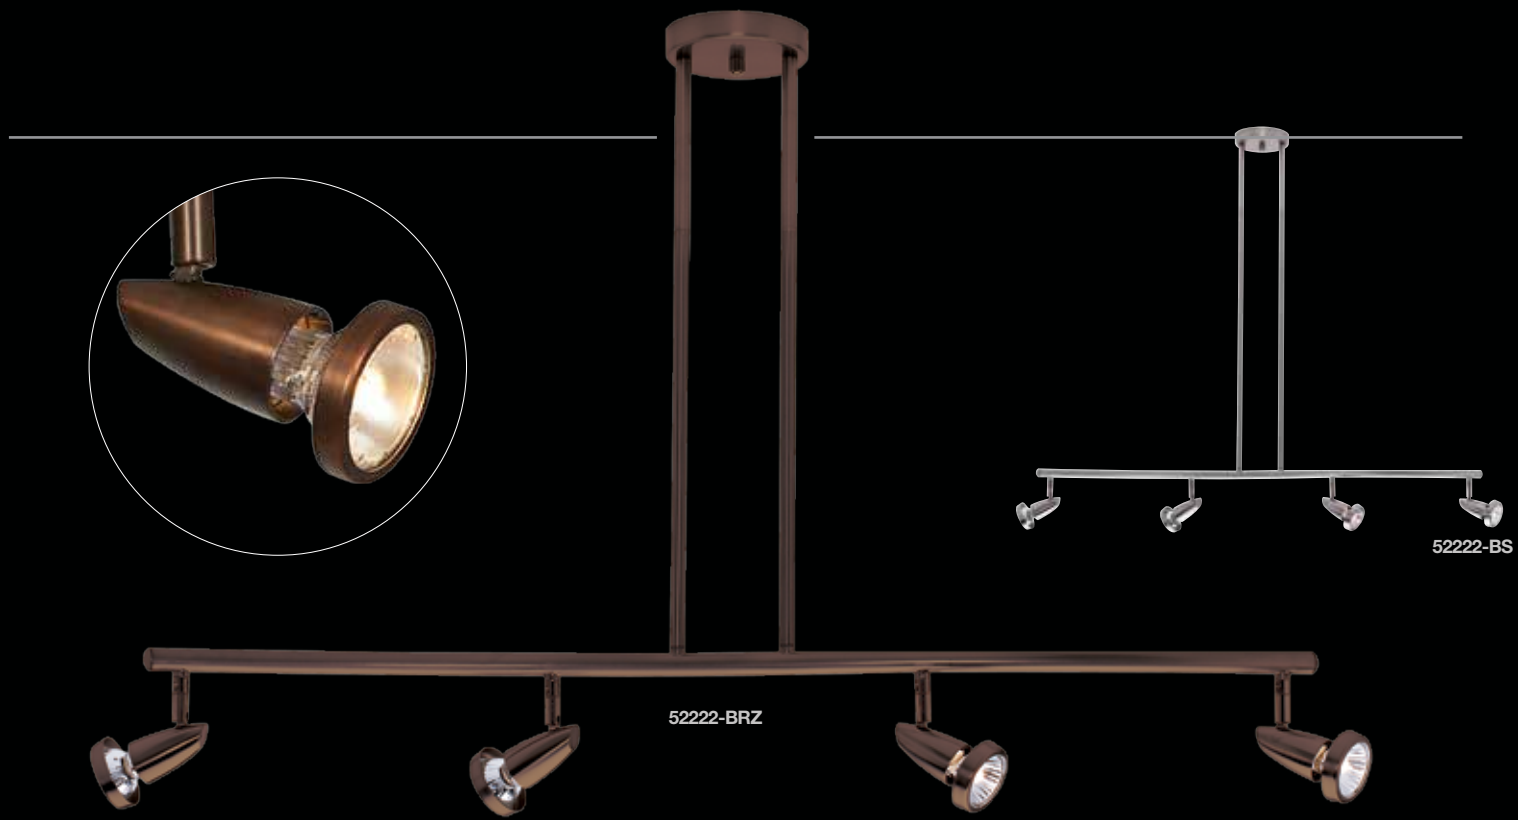

Mirage 4 Light Pendant

Finish: BRZ BS	Glass: --	Included: All Lamps, 6, 16, and 22-inch down rods		Certifications: Dry, Ceiling		
Model	Wattage	Base	Type	Kelvin	NomLumen	Dimensions
52222-__	4lt x 50 W	GU-10	MR-16 Halogen	2900k	2200lm	6"(H); 18"(dia)
52222LEDDL-__	4lt x 5 W	GU-10	80 CRI LED	3000k	1000lm	6"(H); 18"(dia)