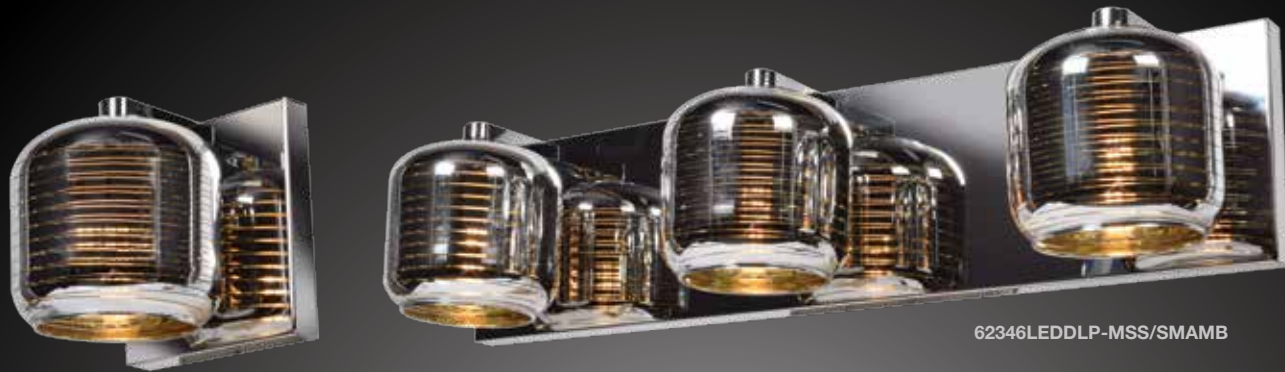

62345LEDD-MSS/SMAMB

62346LEDDLPMSS/SMAMB