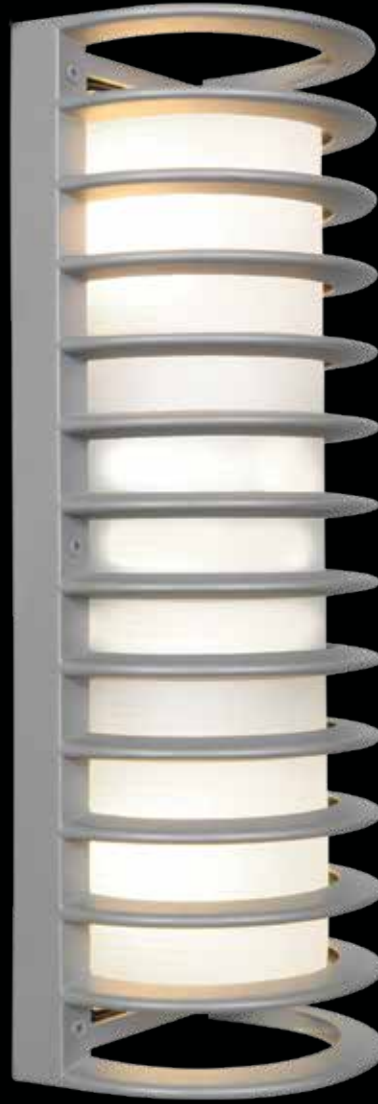

20030LEDDMGLP-SAT/RFR