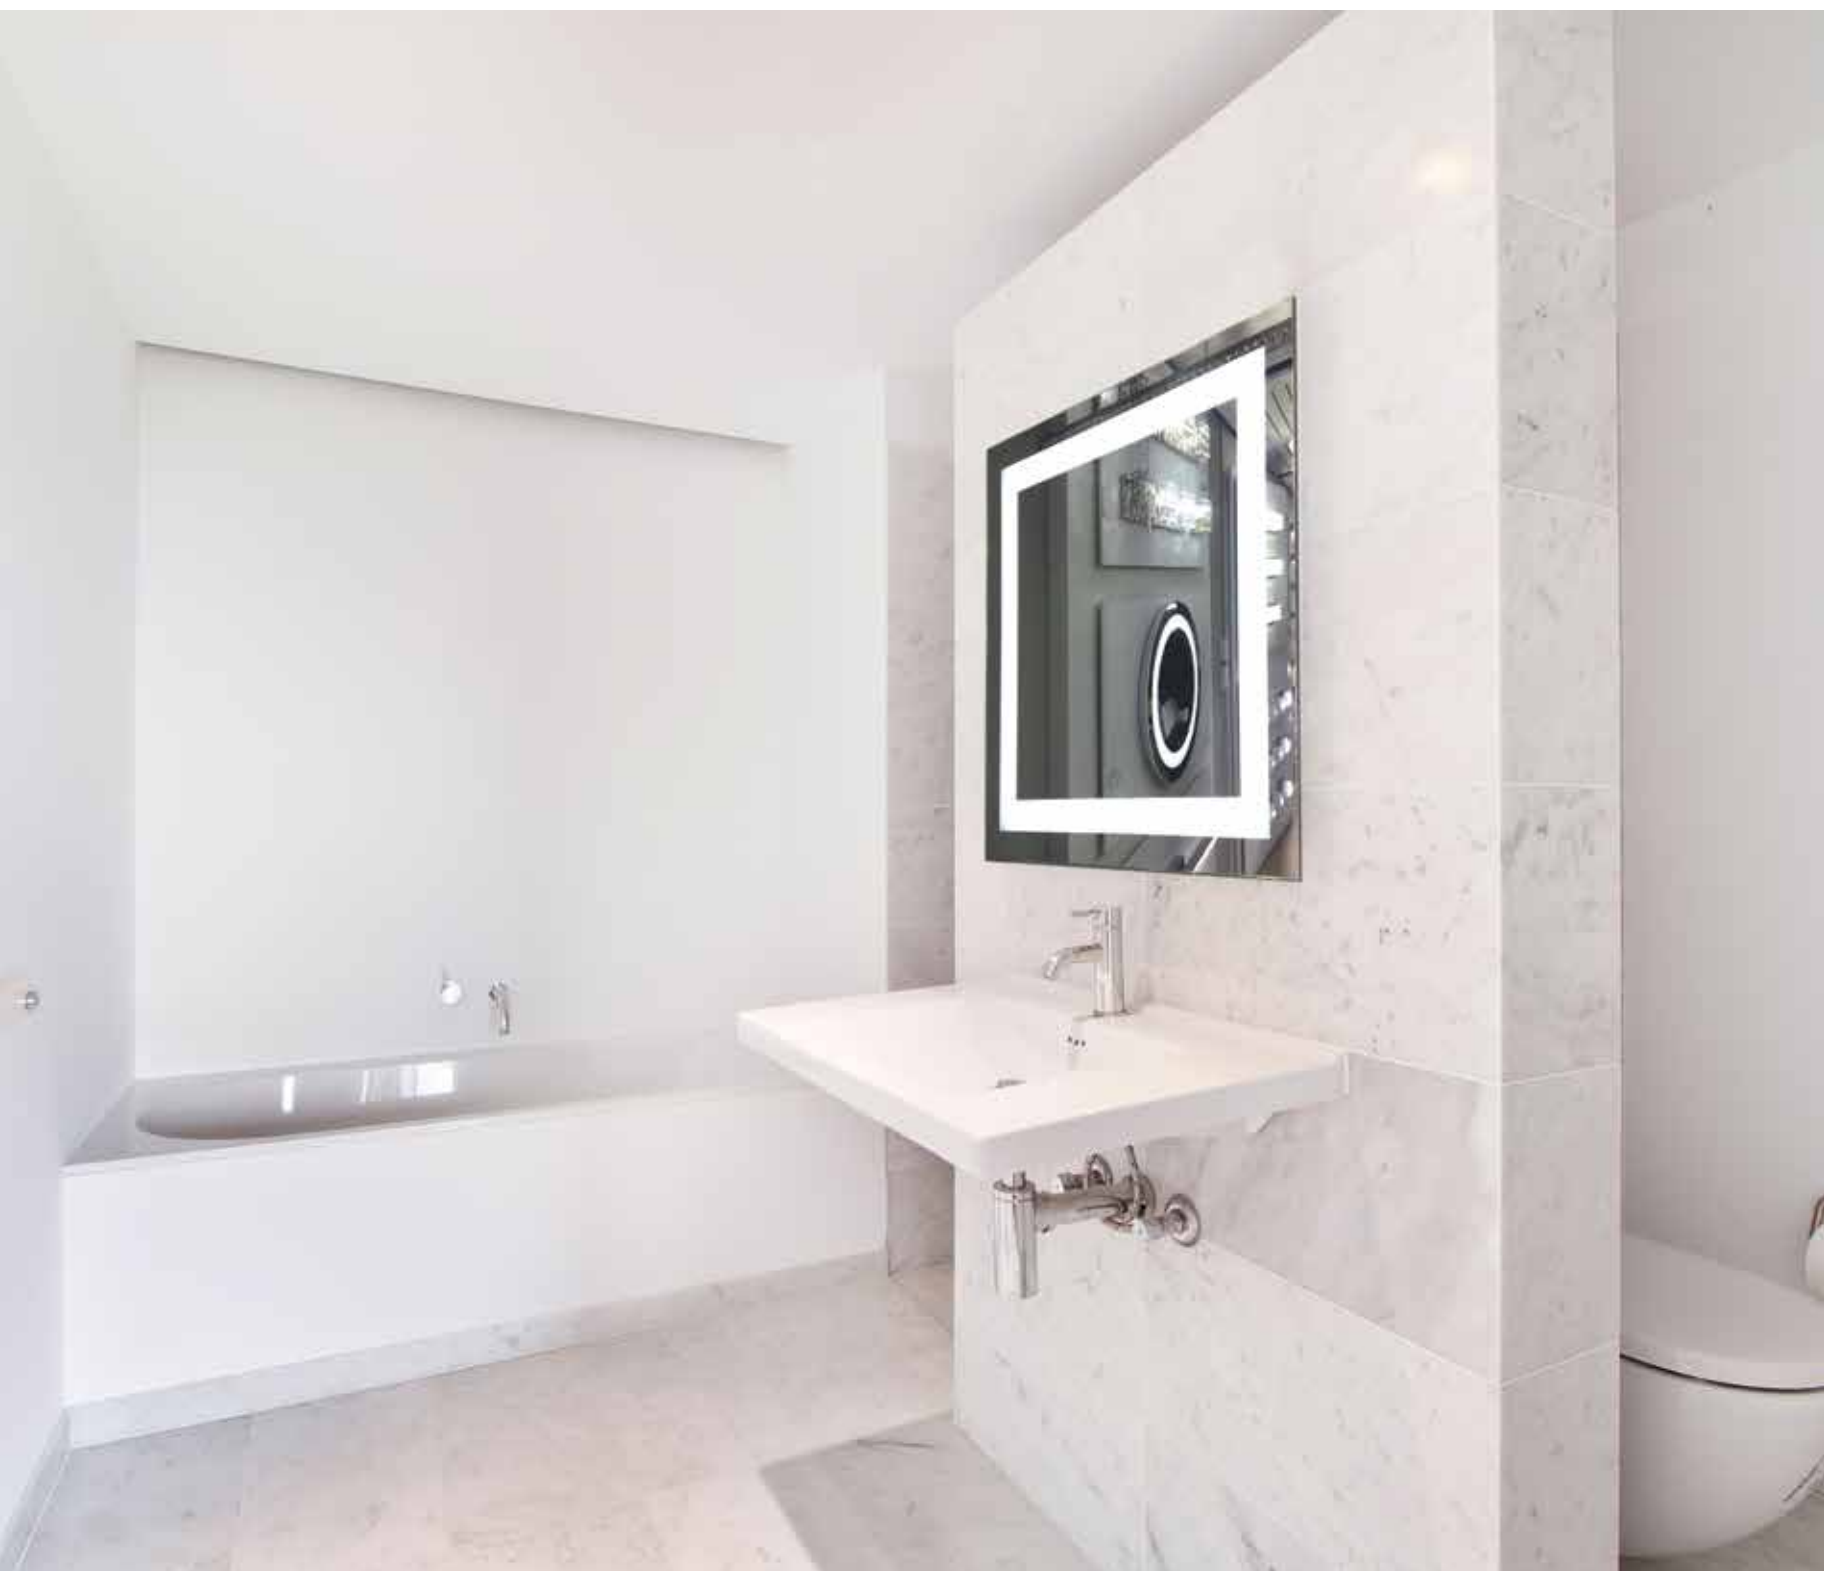

LED MIRRORS