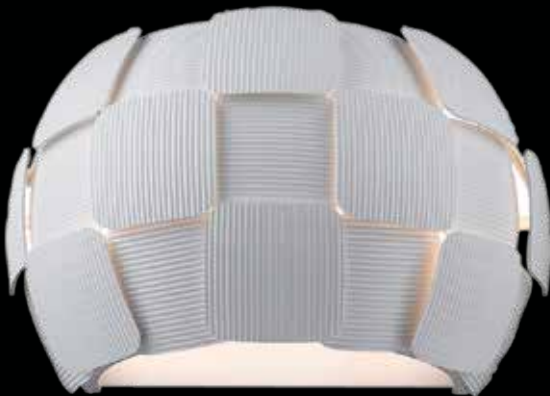

50907-WH/WH