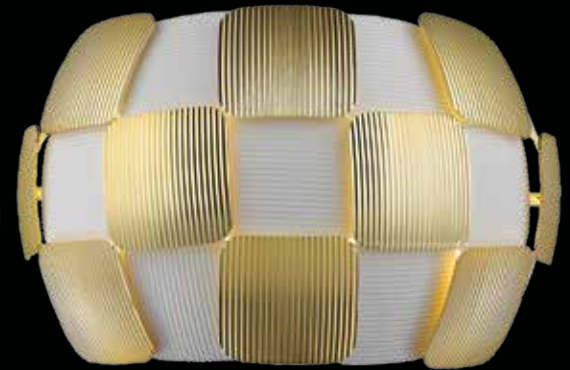

50907-WH/GLD

Layers Wall Fixture

Finish: WH/CH WH/GLD WH/WH	Glass: --	Included: SSL Boards		Certifications: Damp, Wall			
Model	Wattage	Base	Type	Kelvin	NomLumen	Dimensions	
50907-_/ _	2lt x 36 W	E-12	B-10 Incandescent	2700k	1100lm	12.6"(W) x 7.9"(H); 6.75"(ext)	
50907LEDD-_/ _	1lt x 16 W	SSL	90 CRI LED	3000k	1650lm	12.6"(W) x 7.9"(H); 6.75"(ext)