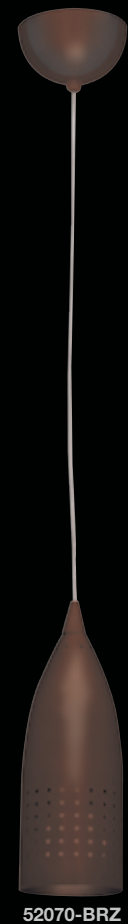

52070-BRZ

Iron Pendant

Finish: BS	Glass: OPL	Included: 6, 16, and 22-inch down rods; 10 feet of cord; Sloped ceiling adapter		Certifications: Damp, Ceiling	
Dimensions: 12"(H); 58"(oah); 6.1"(dia)					
Model	Wattage	Base	Type	Kelvin	NomLumen
20738-BS/OPL	1lt x 100 W	E-26	A-19 Incandescent	2700k	1600lm

Tomahawk Pendant

Finish: BRZ BS	Glass: --	Included: 10 feet of cord		Certifications: Dry, Ceiling	
Dimensions: 11"(H); 135"(oah); 4.4"(dia)					
Model	Wattage	Base	Type	Kelvin	NomLumen
52070-__	1lt x 60 W	E-26	A-19 Incandescent	2700k	800lm