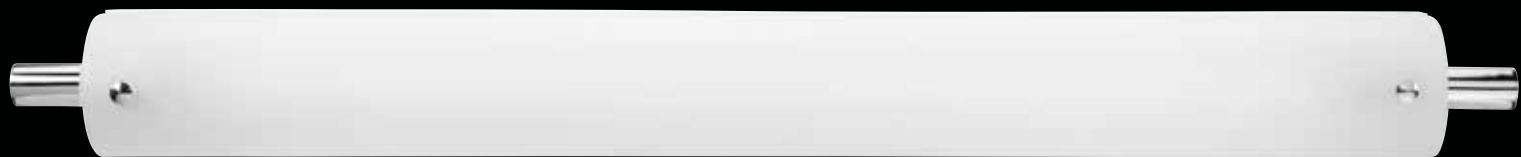

31007LEDD-BS/OPL

Vail Dimmable Wall Vanity Fixture

Finish: BS	Glass: OPL	Included: SSL Boards, Fully adjustable floating canopy		Certifications: Damp, Wall			
Model	Wattage	Base	Type	Kelvin	NomLumen	Dimensions	
31007LEDD-BS/OPL	1ft x 13 W	SSL	90 CRI LED	3000k	1520lm	22.5"(W) x 3.5"(H); 3.5"(ext)