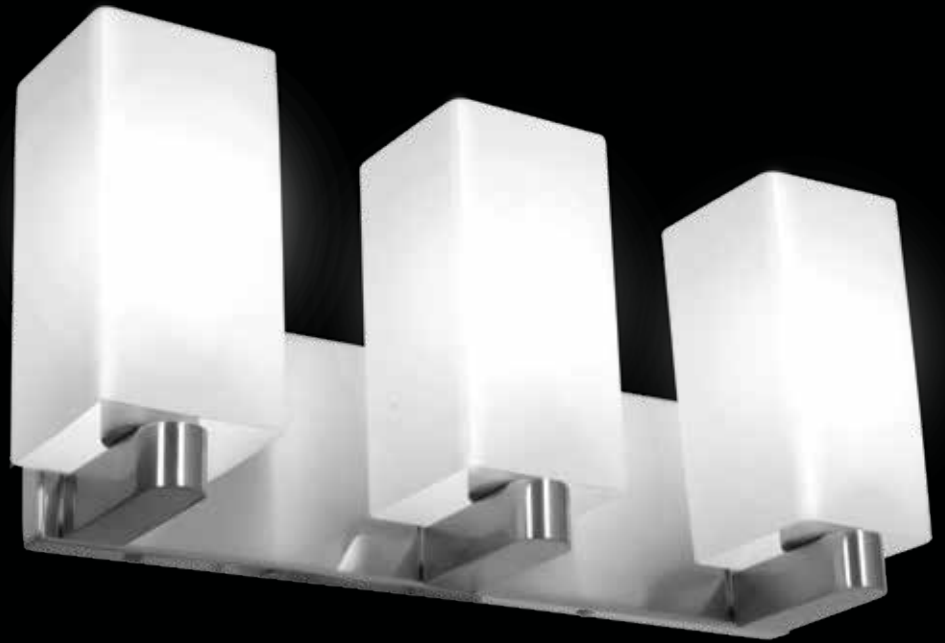

50177-BS/OPL