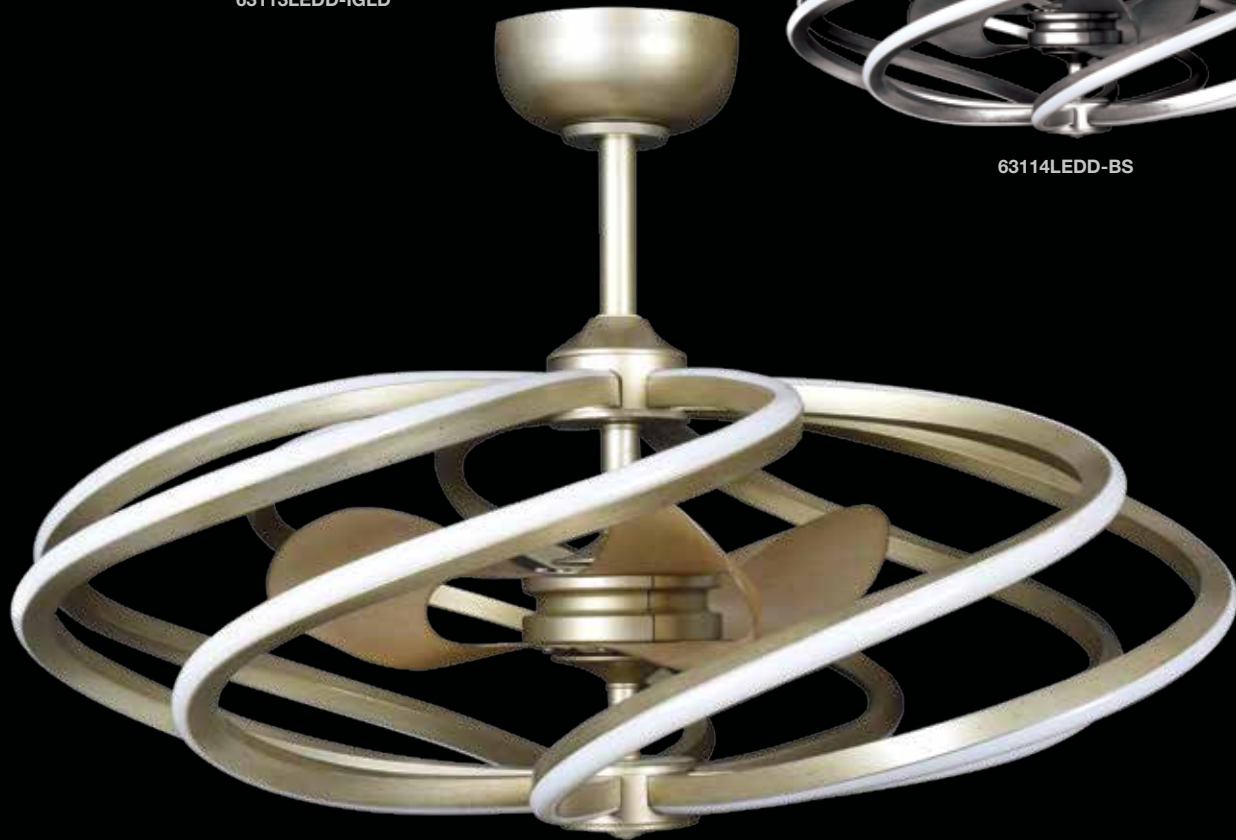

63114LEDD-IGLD

Vortex Dimmable LED Pendant Fan

Finish: BS IGLD	Glass: --	Included: All SSL Boards, DC Motor, Remote Control		Certifications: Dry, Ceiling			
Model	Wattage	Base	Type	Kelvin	NomLumen	Dimensions	
63113LEDD-__	6lt x 10 W	SSL	85 CRI LED	3000k	5100lm	12.63"(H); 27.38"(dia)	
63114LEDD-__	8lt x 7 W	SSL	85 CRI LED	3000k	4760lm	14.75"(H); 33.25"(dia)