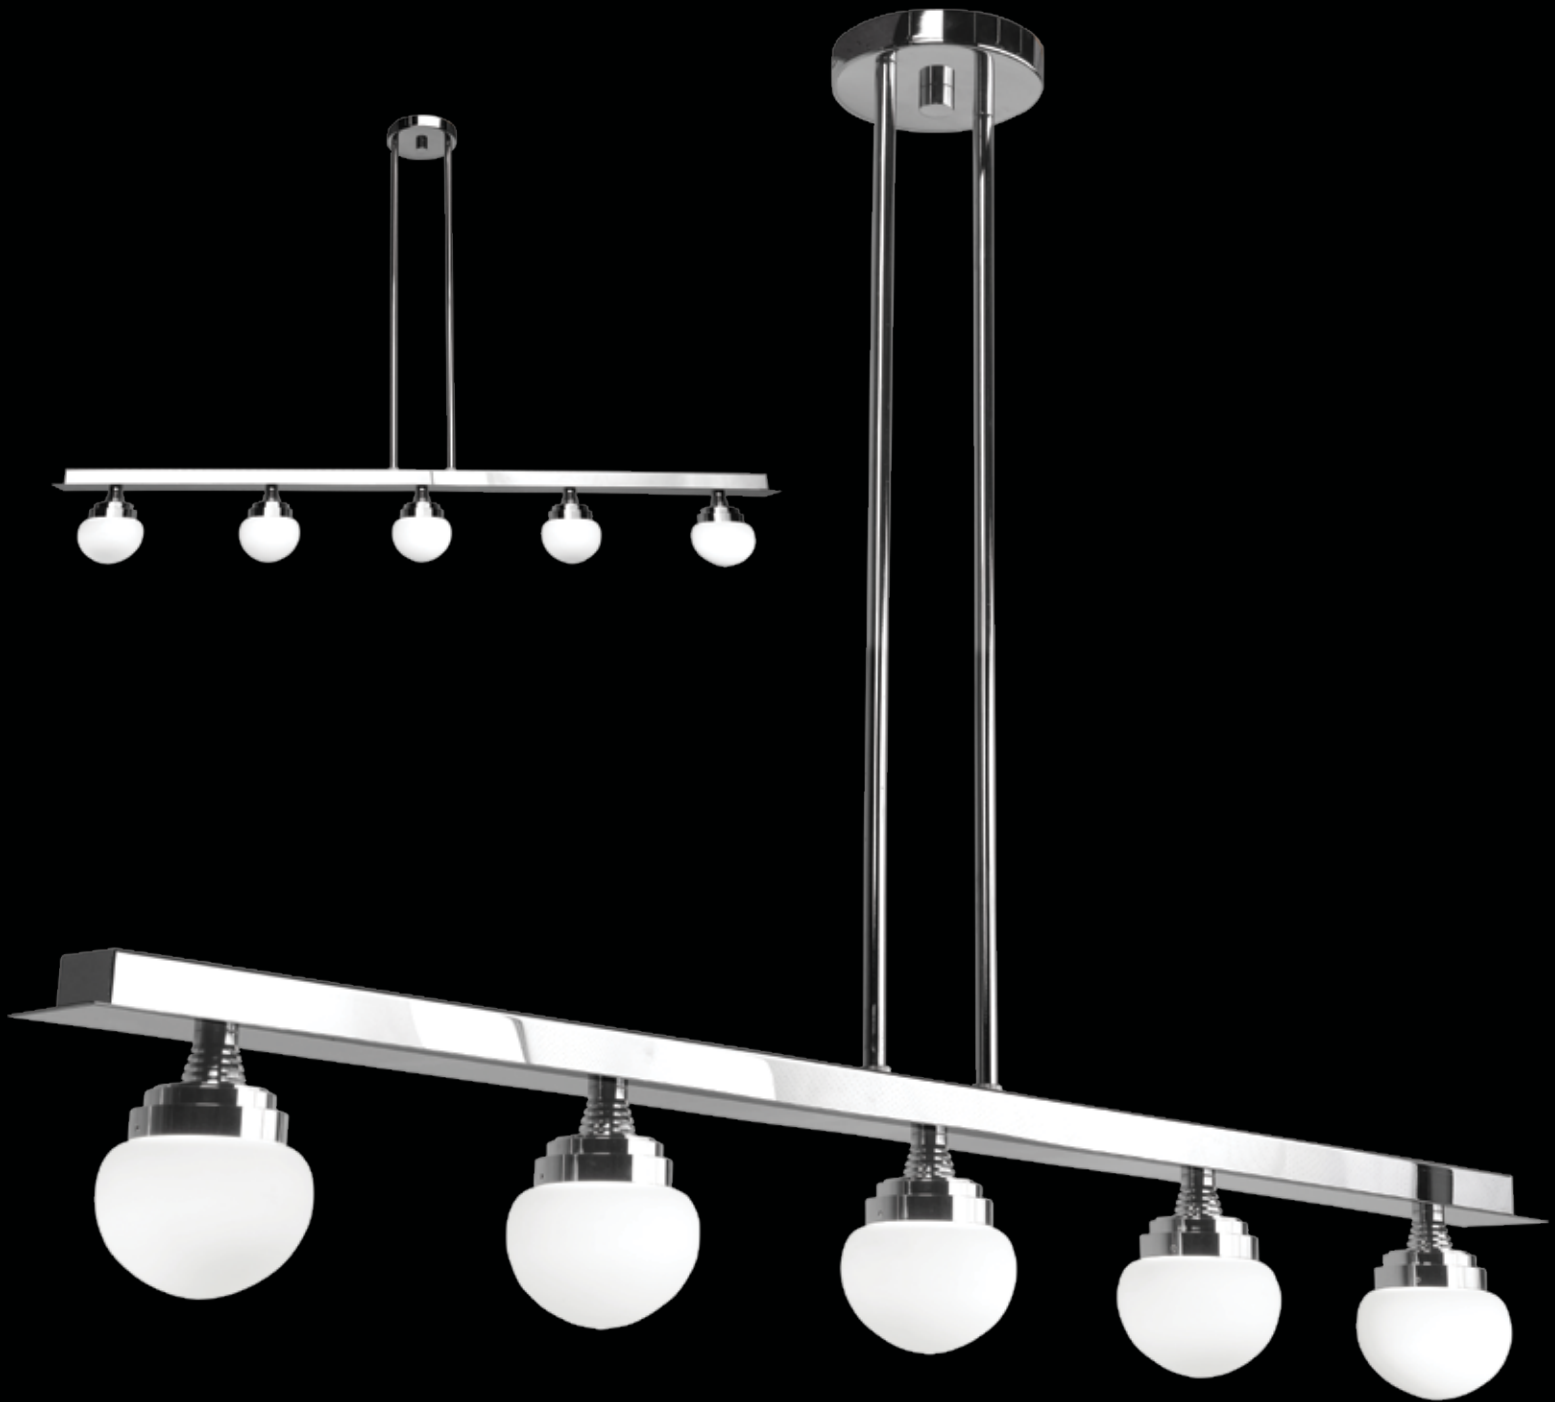

62476LEDD-CH/OPL

Classic Dimmable LED Pendant

Finish: CH	Glass: OPL	Included: All SSL Boards, 6, 16, and 22-inch down rods; 10 feet of cord		Certifications: Dry/Damp, Ceiling			
Model	Wattage	Base	Type	Kelvin	NomLumen	Dimensions	
62476LEDD-CH/OPL	5lt x 6 W	SSL	90 CRI LED	3000k	2000lm	43"(L) x 3.5"(W) x 7.5"(H); 52.5"(oah)