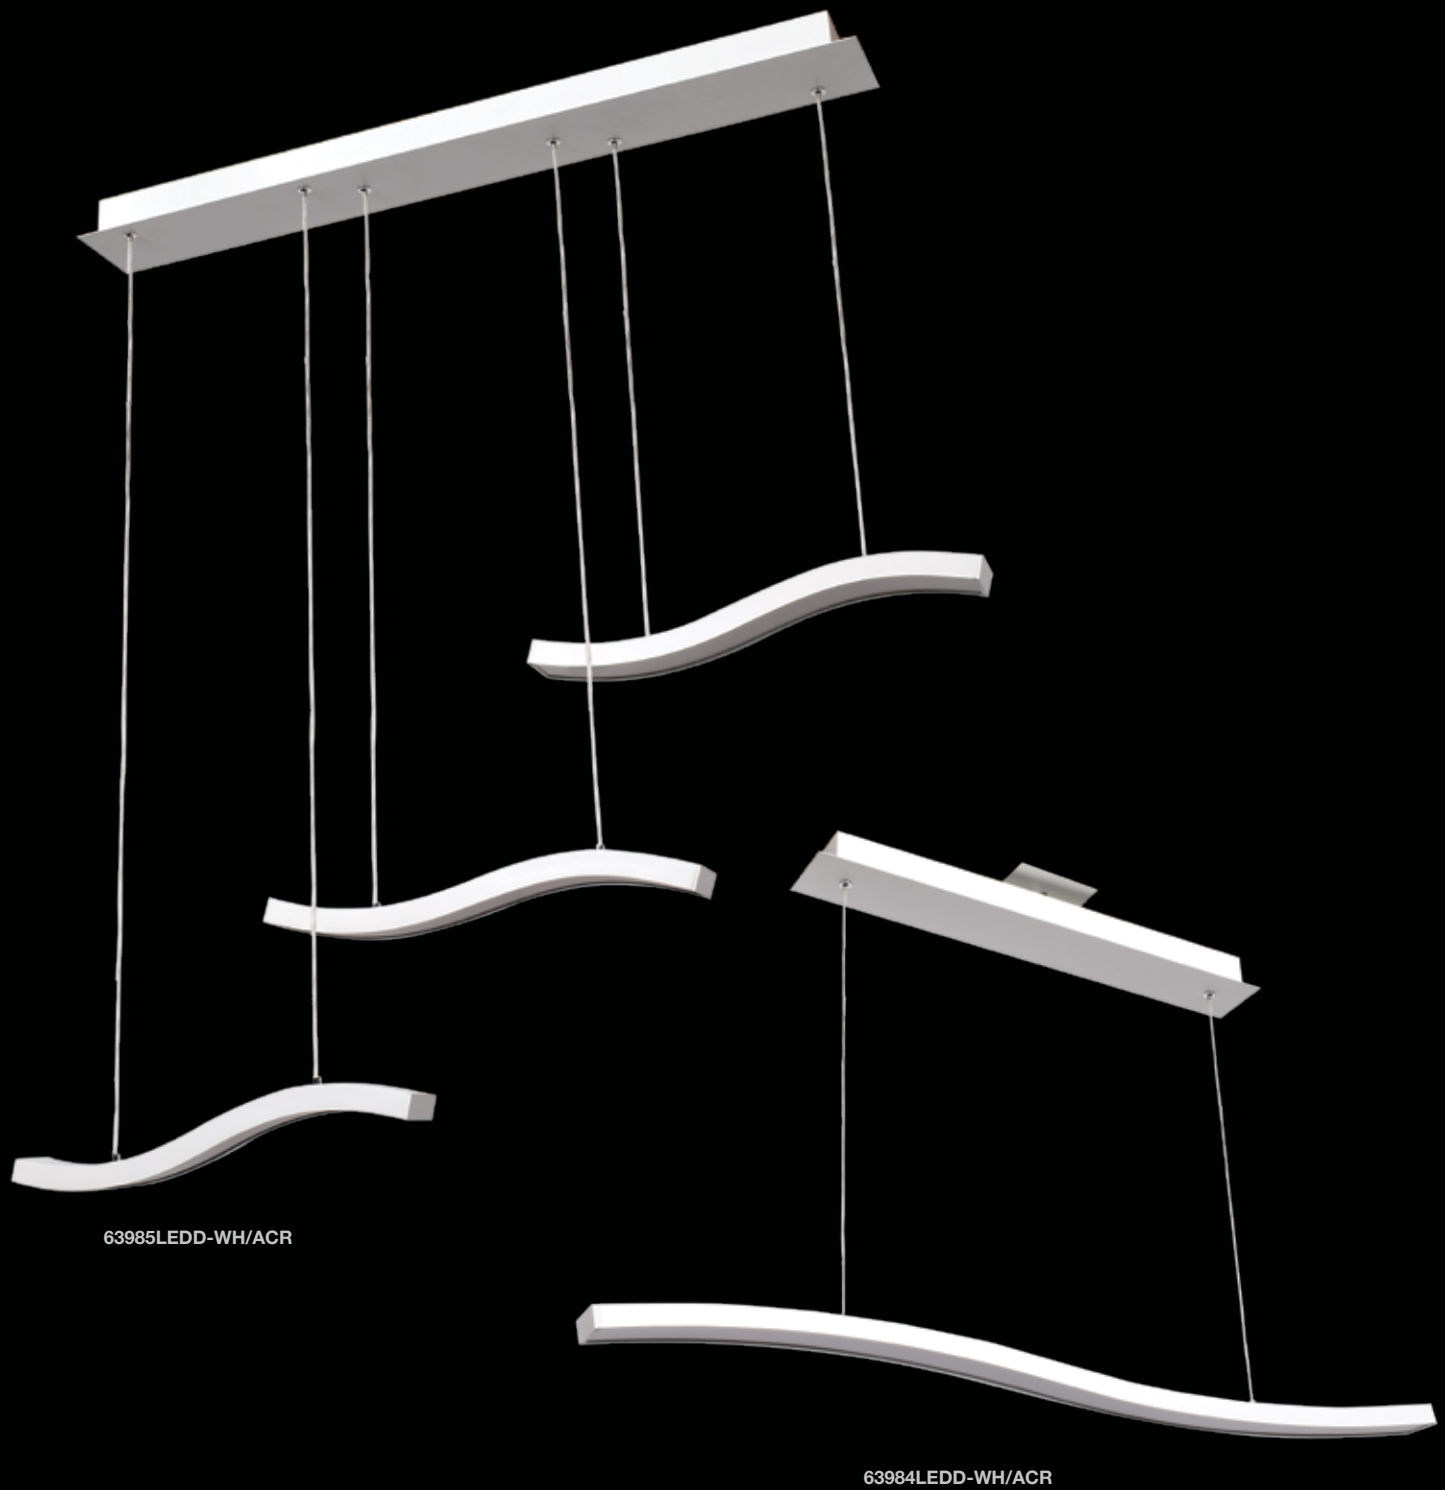

Ripple Dimmable Pendants

Finish: WH	Glass: ACR	Included: All SSL Boards, 10 feet of cable and cord		Certifications: Dry, Ceiling		
Model	Wattage	Base	Type	Kelvin	NomLumen	Dimensions
63984LEDD-WH/ACR	1ft x 30 W	SSL	90 CRI LED	3000k	3080lm	39.4"(W) x 6"(H); 125"(oah)
63985LEDD-WH/ACR	3ft x 12 W	SSL	90 CRI LED	3000k	3740lm	37.5"(W) x 10"(H); 125"(oah)