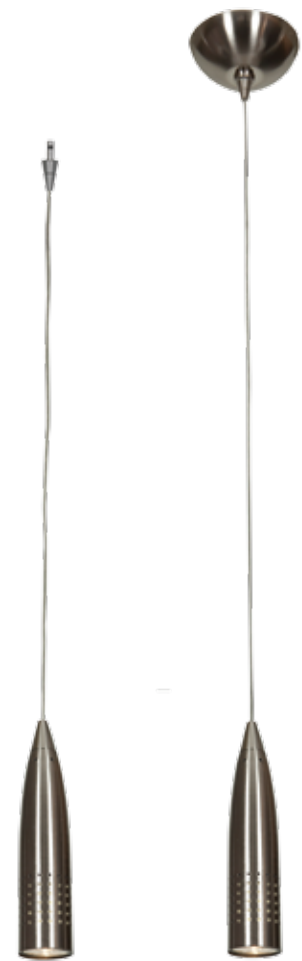

52001UJLEDDL-0-BS

52001ULLEDDL-BS

Odyssey Steel Bullet Pendant

Finish: BL BRZ BS	Glass: --	Included: All Lamps, 10 feet of coated co-axial cable. 0 = provided with no Uni-Jack canopy. UJ = Indicates Uni-Jack adapter			Certifications: Dry, Ceiling		
Model	Wattage	Base	Type	Kelvin	NomLumen	Dimensions	
52001LEDLP-__	1ft x 5.5 W	GU-5.3	80 CRI LED	3000k	346lm	2"(W) x 9.25"(H); 120"(oah); 2"(dia)	
52001UJLEDDL-__	1ft x 5.5 W	GU-5.3	80 CRI LED	3000k	346lm	2"(W) x 9.25"(H); 120"(oah); 2"(dia)	
52001UJLEDDL-0-__	1ft x 5.5 W	GU-5.3	80 CRI LED	3000k	346lm	2"(W) x 9.25"(H); 120"(oah); 2"(dia)