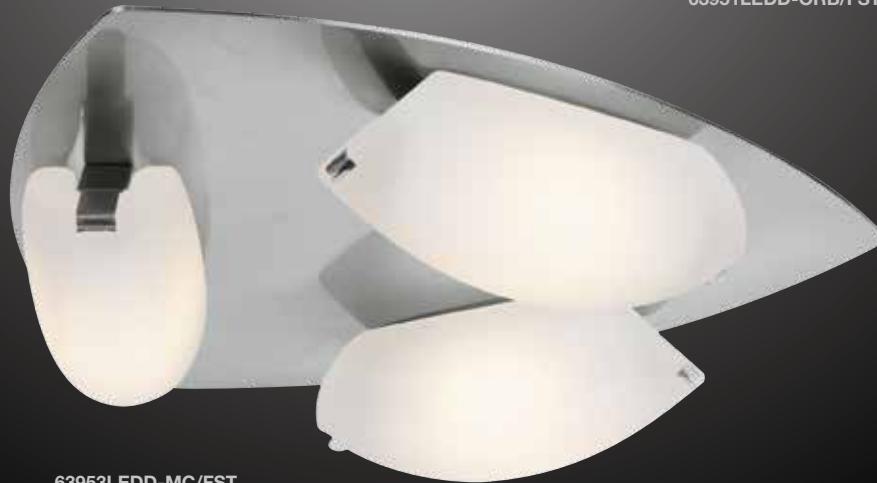

63953LEDD-MC/FST

Nido Wall and Ceiling Fixtures, Heavy Molded Frosted Glass supported with Spring Steel Clips

Finish: MC ORB	Glass: FST	Included: All SSL Boards	Certifications: Damp, Wall/Ceiling			
Model	Wattage	Base	Type	Kelvin	NomLumen	Dimensions
63951LEDD-_/FST	1ft x 8 W	SSL	90 CRI LED	3000k	750lm	10"(L) x 6"(W) x 3.5"(H)
63953LEDD-_/FST	3ft x 8 W	SSL	90 CRI LED	3000k	2250lm	13"(L) x 12.5"(W) x 3.75"(H)