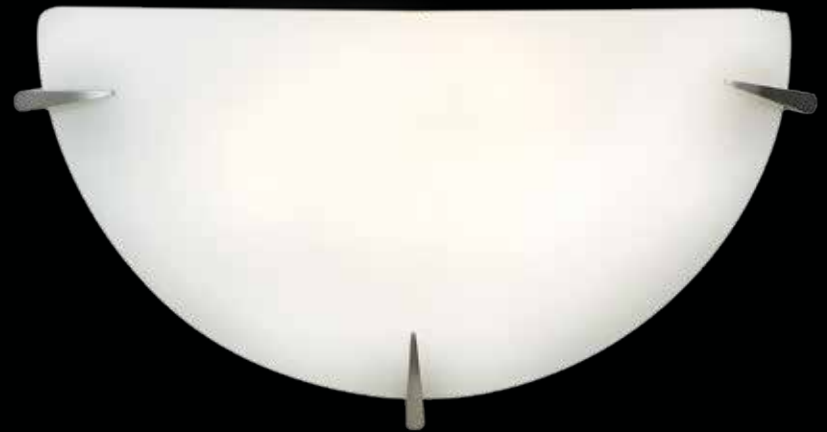

20660-BS/OPL

Crest Wall Sconce

Finish: ORB SAT	Glass: ALB	Included: A-19 LED Lamp, SSL Boards	Certifications: Dry, Wall

Dimensions: 13" (W) x 6.5" (H); 4" (ext)

Model	Wattage	Base	Type	Kelvin	NomLumen
20635-ORB/ALB	1lt x 60 W	E-26	A-19 Incandescent	2700k	800lm
20635LED-___/ALB	1lt x 13 W	SSL	90 CRI LED	3000k	1265lm
20635LEDDL-___/ALB	2lt x 10 W	E-26	90 CRI LED	3000k	1600lm

Zenon Wall Sconce

Finish: BS	Glass: OPL	Included: A-19 LED Lamp	Certifications: Damp, Wall

Dimensions: 12.5" (W) x 5.6" (H); 3.3" (ext)

Model	Wattage	Base	Type	Kelvin	NomLumen
20660-BS/OPL	1lt x 60 W	E-26	A-19 Incandescent	2700k	800lm
20660LEDDL-BS/OPL	1lt x 10 W	E-26	90 CRI LED	3000k	800lm