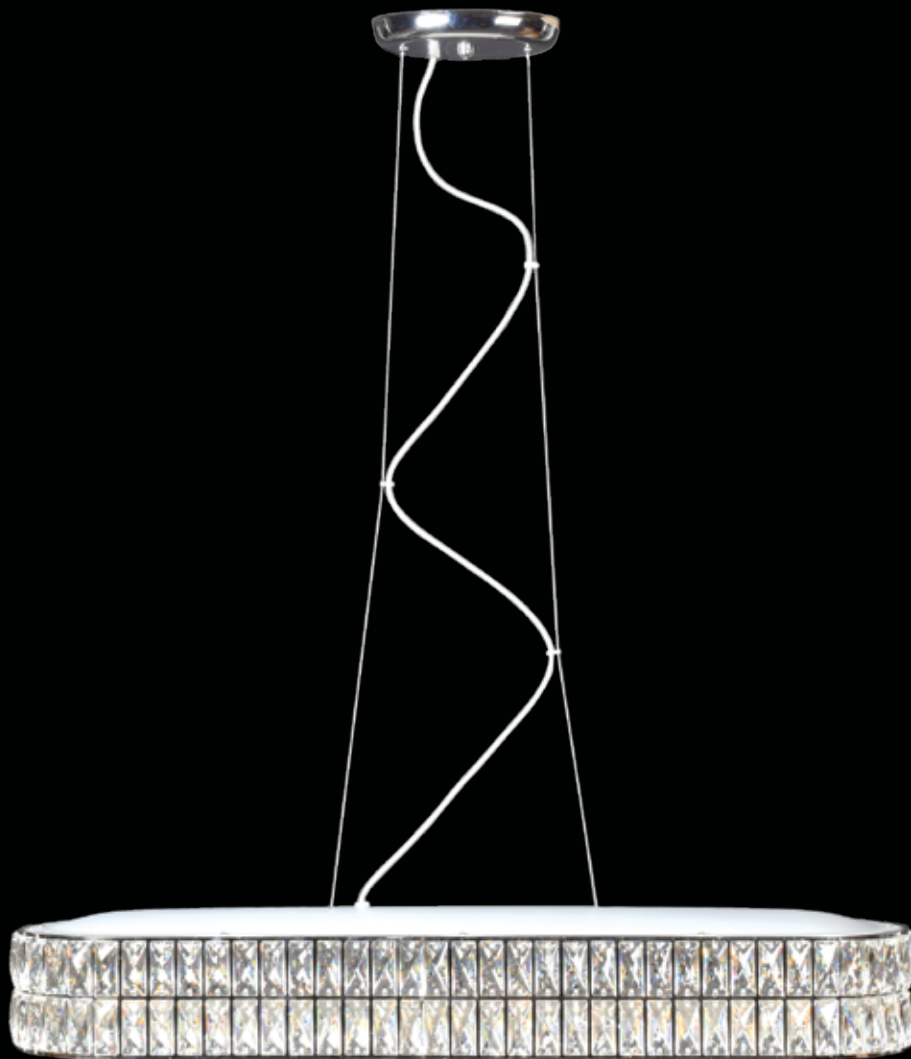

62361LEDD-CH/CRY

Magari Dimmable LED Oblong Crystal Pendants

Finish: CH	Glass: CRY	Included: All SSL Boards, 10 feet of aircraft cable and cord		Certifications: Dry, Ceiling		
Model	Wattage	Base	Type	Kelvin	NomLumen	Dimensions
62360LEDD-CH/CRY	1lt x 25 W	SSL	80 CRI LED	3000k	2250lm	26.25"(L) x 8.875"(W) x 8.5"(H); 126"(oah)
62361LEDD-CH/CRY	1lt x 30 W	SSL	80 CRI LED	3000k	2700lm	33"(L) x 8.875"(W) x 8.5"(H); 126"(oah)