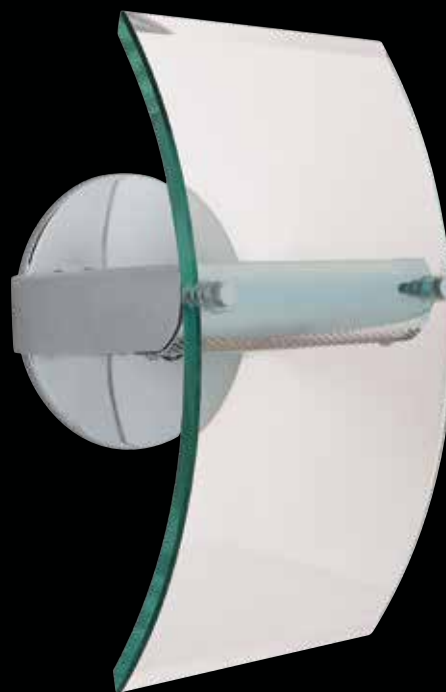

### Cobalt Wall and Vanity Fixture

| Finish: BS ORB | Glass: OPL | Included: __ | Certifications: Damp, Wall |        |          |                                  |
|----------------|------------|--------------|----------------------------|--------|----------|----------------------------------|
|                |            |              |                            |        |          |                                  |
| Model          | Wattage    | Base         | Type                       | Kelvin | NomLumen | Dimensions                       |
| 20435-__ /OPL  | 1lt x 60 W | E-26         | B-10 Incandescent          | 2700k  | 800lm    | 5" (W) x 12.2" (H); 4" (ext)     |
| 20436-__ /OPL  | 2lt x 60 W | E-26         | B-10 Incandescent          | 2700k  | 1600lm   | 5" (W) x 18.3" (H); 3.875" (ext) |