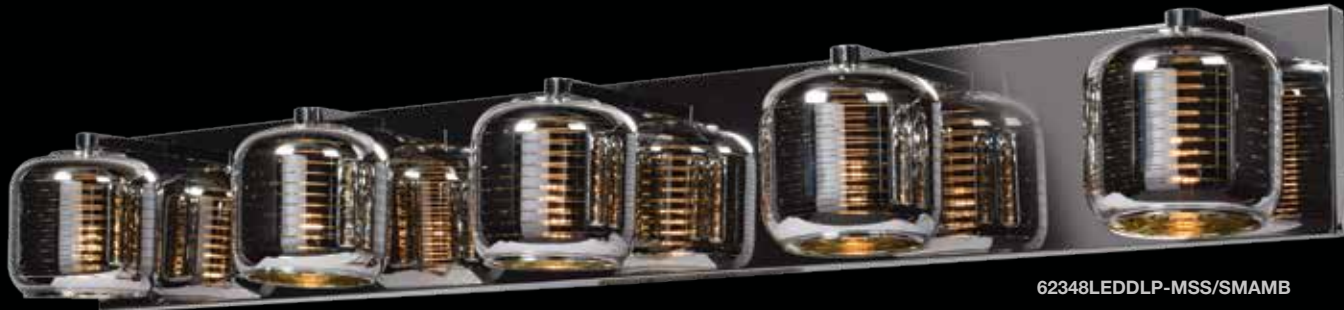

62348LEDDLPMSS/SMAMB

D'or Dimmable Vanity

Finish: MSS	Glass: SMAMB	Included: All Lamps		Certifications: Damp, Wall		
Model	Wattage	Base	Type	Kelvin	NomLumen	Dimensions
62345LEDD-MSS/SMAMB	1lt x 4.5 W	G9	80 CRI LED	3000k	450lm	4.7"(W) x 5.1"(H); 5.5"(ext)
62346LEDDLPMSS/SMAMB	3lt x 4.5 W	G9	80 CRI LED	3000k	1350lm	22"(W) x 5.1"(H); 5.5"(ext)
62347LEDDLPMSS/SMAMB	4lt x 4.5 W	G9	80 CRI LED	3000k	1800lm	31"(W) x 5.1"(H); 5.5"(ext)
62348LEDDLPMSS/SMAMB	5lt x 4.5 W	G9	80 CRI LED	3000k	2250lm	39.25"(W) x 5.1"(H); 5.5"(ext)