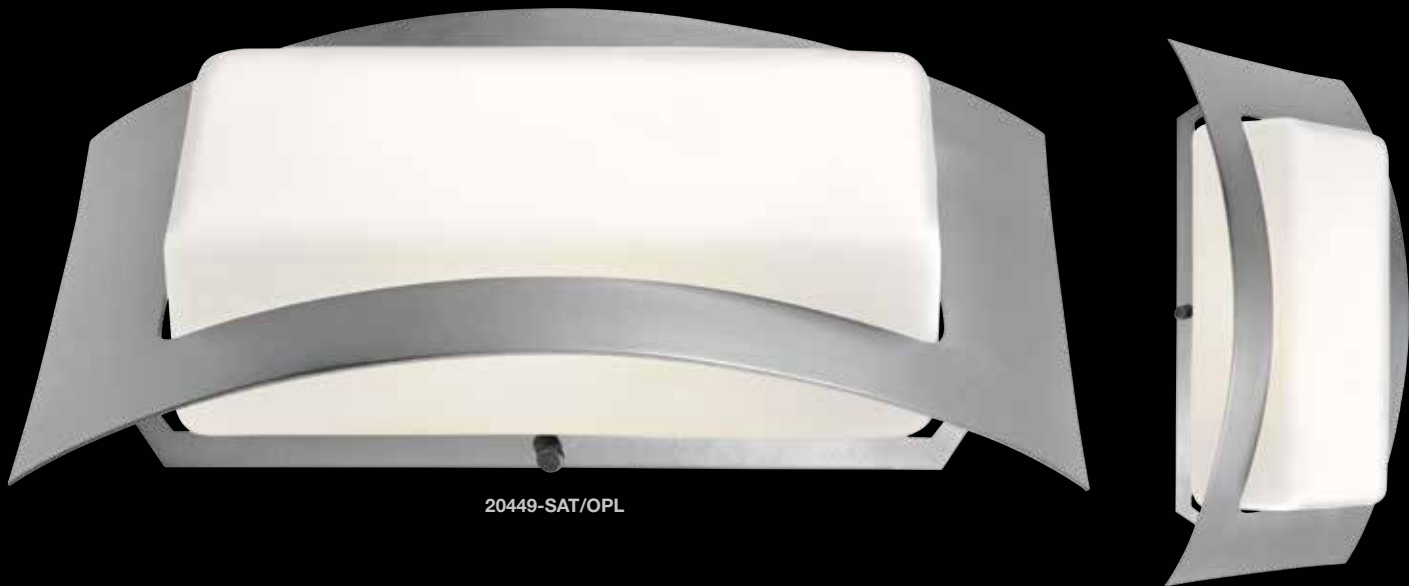

20449-SAT/OPL

Eclipse Wet Location Wall Fixture

Finish: SAT	Glass: OPL	Included: A-19 LED Lamp, Spiral Lamp		Certifications: Wet, Wall		
Model	Wattage	Base	Type	Kelvin	NomLumen	Dimensions
20449-SAT/OPL	1lt x 75 W	E-26	A-19 Incandescent	2700k	1100lm	9.25"(W) x 14"(H); 4"(ext)
20449LEDDL-P-SAT/OPL	1lt x 9 W	E-26	80 CRI LED	3000k	800lm	9.25"(W) x 14"(H); 4"(ext)
C20449SATOPLEN1113BS	1lt x 13 W	GU-24	Spiral Fluorescent	2700k	900lm	9.25"(W) x 14"(H); 4"(ext)