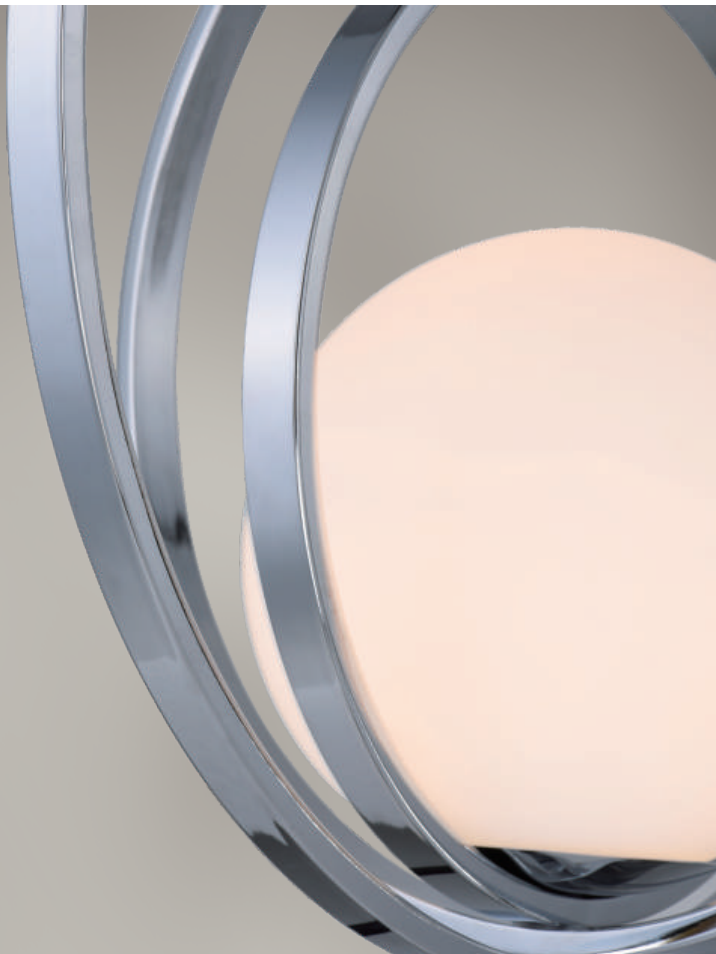

CORONET

Adjustable rings available in Polished Chrome or Satin Brass add dimension to this contemporary pendant design. Opal white glass softly diffuses light to complete the look.