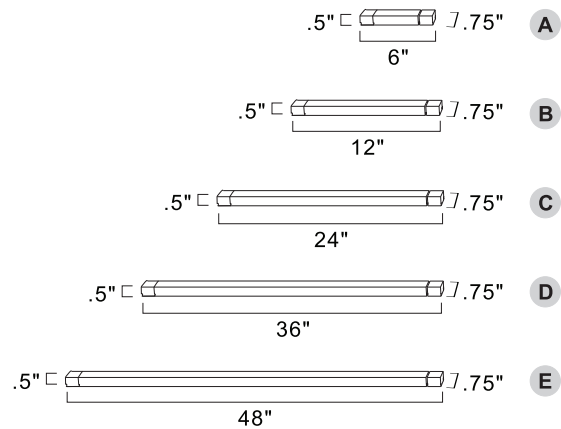

ITEM#	LAMPING	DIMENSION	CRI	LUMENS		Additional Info.
				INIT.	DEL.	
A	89800 3W LED 3000K (Integarted)	6"L x .75"W x .5"H	90	350	195	
B	89801 5W LED 3000K (Integarted)	12"L x .75"W x .5"H	90	700	390	
C	89802 10W LED 3000K (Integarted)	24"L x .75"W x .5"H	90	1050	780	
D	89803 15W LED 3000K (Integarted)	36"L x .75"W x .5"H	90	1400	1170	
E	89804 20W LED 3000K (Integarted)	48"L x .75"W x .5"H	90	1750	1560	

Finish: Aluminum (AL)

24V 24W Plug-In Driver
89811BK

24V 60W Plug-In Driver
89812BK

24V 96W Plug-In Driver
89814BK

24V 60W Hardwire Driver
89816BK
• Dimmable 100-277V

24V 96W Hardwire Driver
89818BK
• Dimmable 100-277V

In-Line Dimmer
89835AL

Connecting Cord
2" 89820BK
6" 89821BK
18" 89824BK
36" 89826BK
60" 89828BK

Connecting Cord
12" 89822BK
• Includes on/off switch

90° Connector
89831BK

90° Connector
89830BK