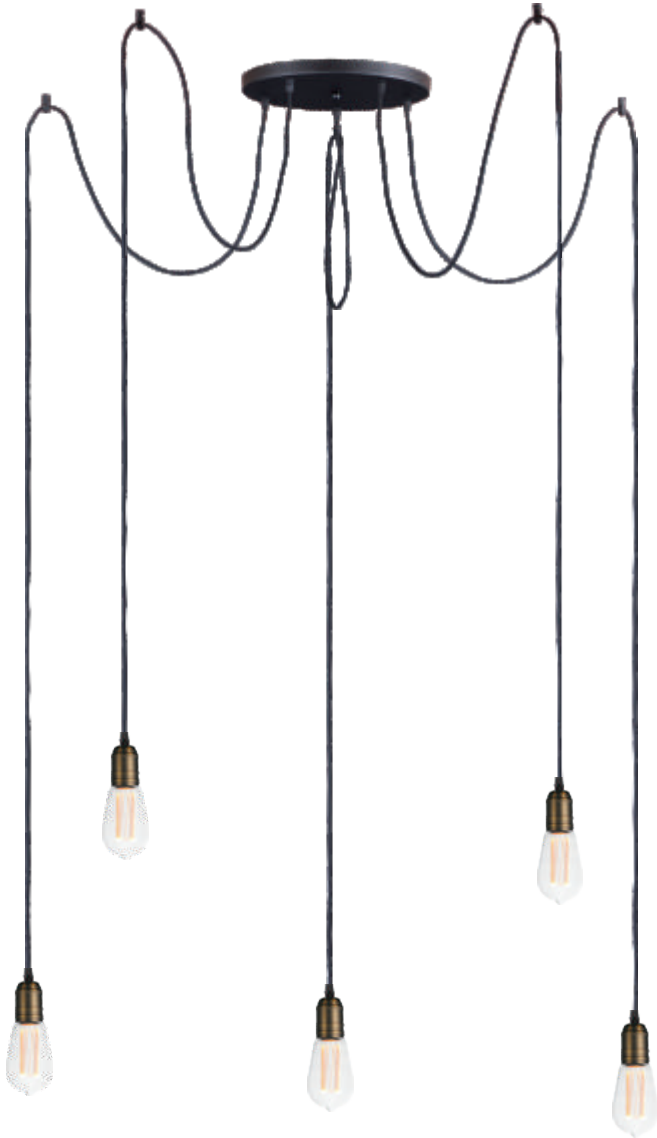

EARLY ELECTRIC

- Cast sockets in Antique Brass
- Ceiling connectors provided
- Plug-in item with turn switch at socket
- Pair with LED filament bulbs to complete the look

• Shown with BUL-3.5W-ST64-E26-CL-120V-822

12125BKAB

Pendant

A