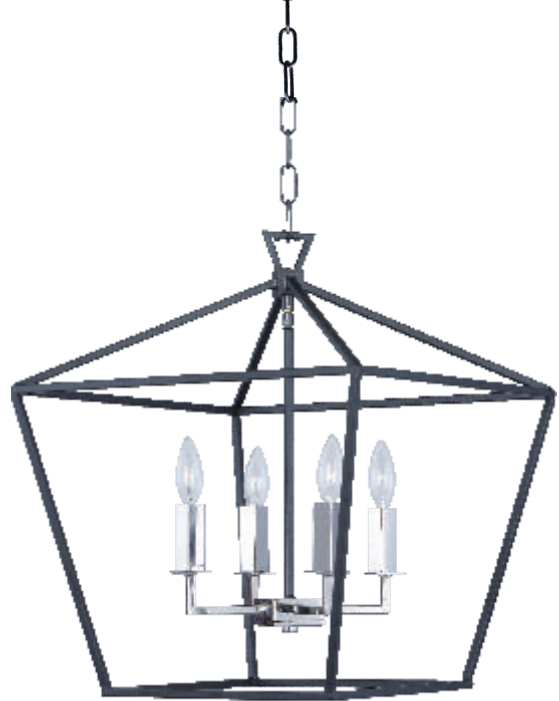

25156TXBPN
Chandelier
C

	ITEM#	LAMPING	DIMENSION	Additional Info.
B	25155	4 x 60W CA, Incan.	24.5"W x 27.75"H	
C	25156	4 x 60W CA, Incan.	17.75"W x 20.75"H	

Finish: Textured Black/Polished Nickel (TXBPN)