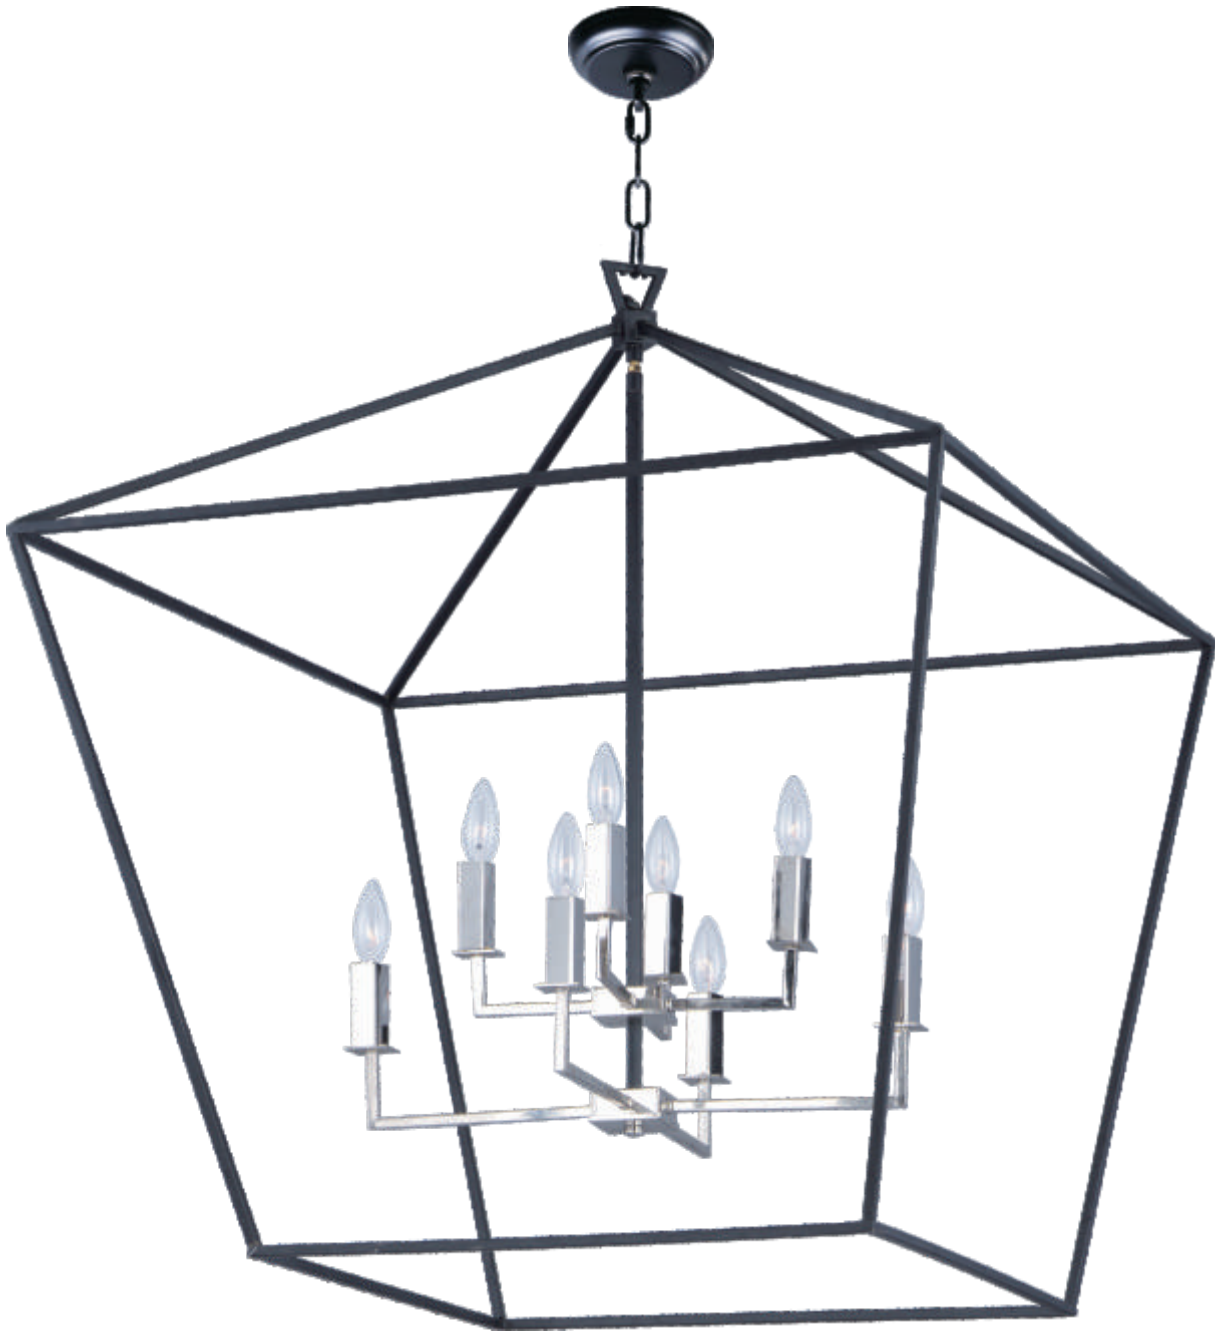

ABODE

- Open air frames in Black finish
- Light cluster in Polished Nickel
- Square candle covers

25154TXBPN
Chandelier

A

ITEM#	LAMPING	DIMENSION	Additional Info.
A 25154	8 x 60W CA, Incan.	32.5"W x 35.75"H	

Finish: Textured Black/Polished Nickel (TXBPN)