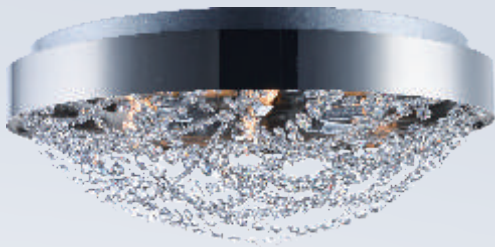

- Crystal strands draped under Polished Nickel shade
- G9 Xenon bulbs included

35081BCPN
Flush Mount

A