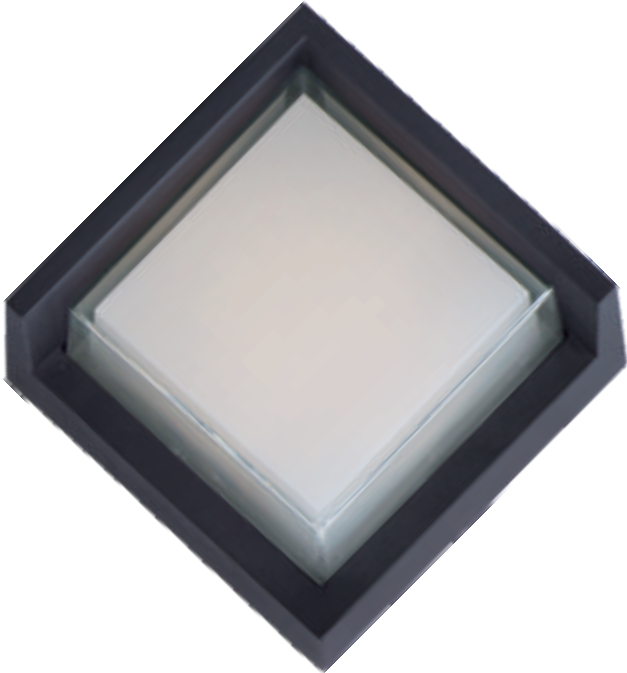

86163BK
Outdoor Wall

B