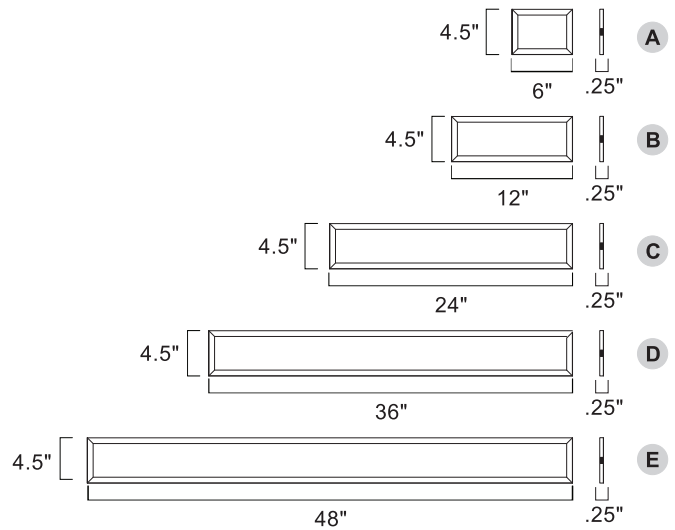

ITEM#	LAMPING	DIMENSION	CRI	LUMENS		Additional Info.
				Inti.	Del.	
A 88900	3W LED 3000K (Integrated)	6"L x 4.5"W x .25"H	90+	210	180	
B 88901	6W LED 3000K (Integrated)	12"L x 4.5"W x .25"H	90+	420	360	
C 88902	12W LED 3000K (Integrated)	24"L x 4.5"W x .25"H	90+	840	720	
D 88903	18W LED 3000K (Integrated)	36"L x 4.5"W x .25"H	90+	1260	1080	
E 88904	24W LED 3000K (Integrated)	48"L x 4.5"W x .25"H	90+	1680	1440	

Finish Options: Bronze(BZ) White glass(WT)