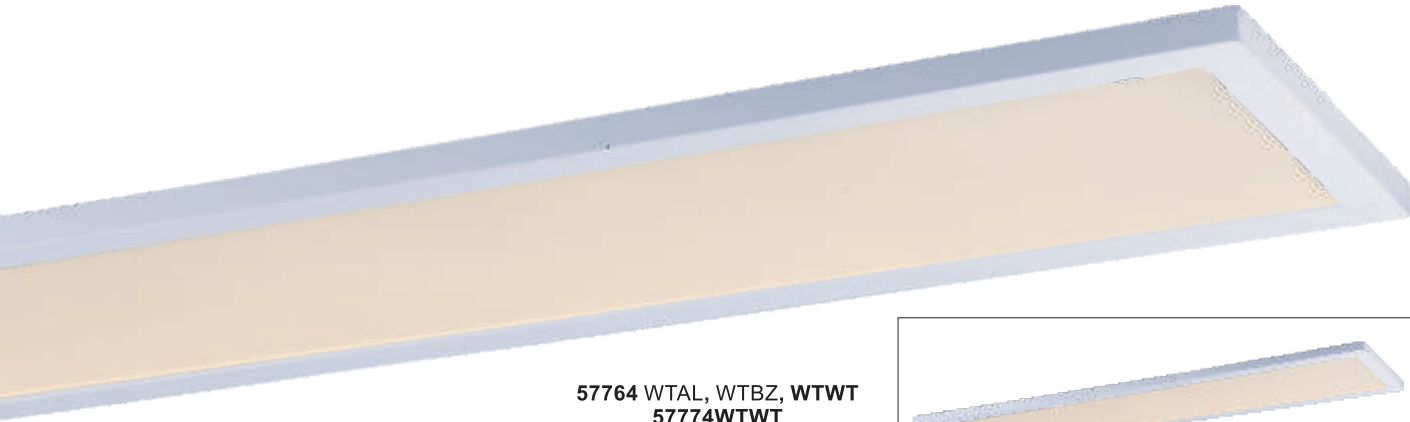

57764 WTAL, WTBZ, WTWT
57774WTWT
Flush Mount

B