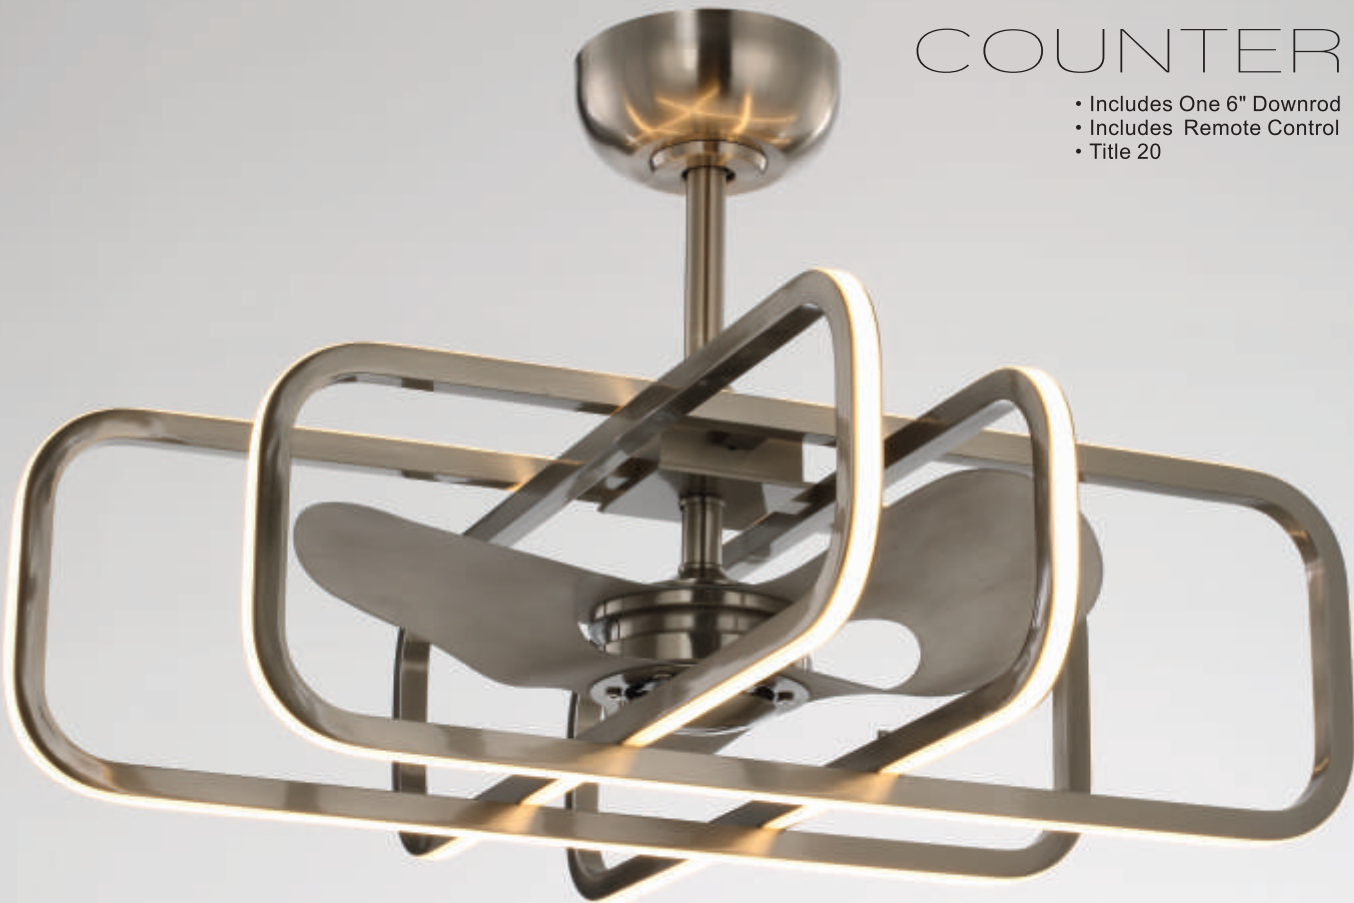

COUNTER

- Includes One 6" Downrod
- Includes Remote Control
- Title 20

60003SN
Fandelier
B