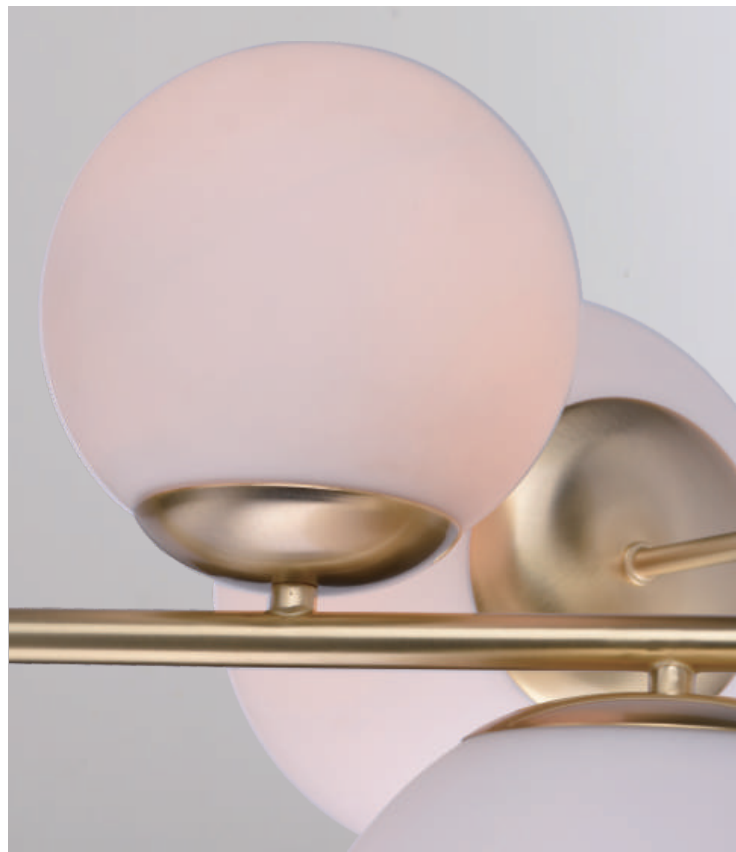

VESPER

Inspired by both Mid Century Modern and Scandinavian Contemporary this collection spans a large breadth of today's interior design. Straight tubing finished in Satin Brass supports hand blown Satin White cased glass globes. Black accents of metal and Black marble add dramatic detail and upscale appeal.