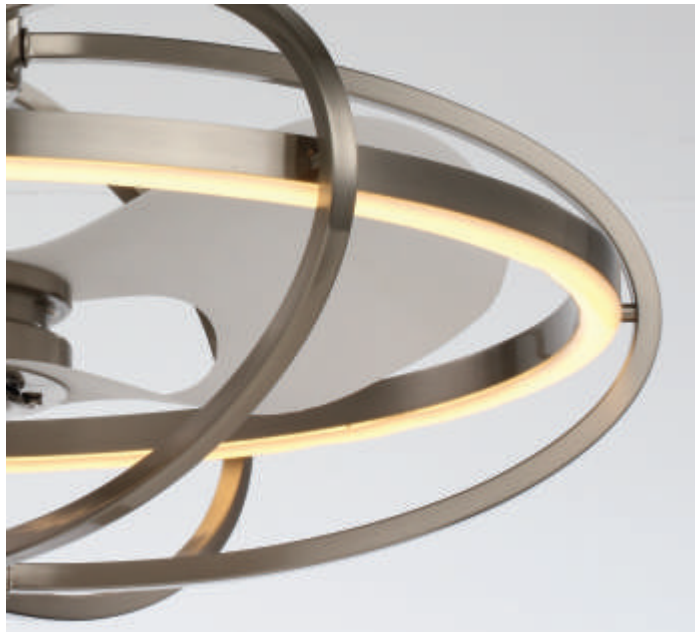

DOWNROD OPTIONS

- 18" (FRD0118SN)
- 24" (FRD0124SN)
- 30" (FRD0130SN)
- 36" (FRD0136SN)

ITEM#	LAMPING	VOLTAGE	DIMENSION	BLADES	SPEED	LUMENS			Additional Info.
						CRI	INIT.	DEL.	
A 60002	46W PCB LED 3000K (Integrated)	DC 120V	27.25"D x 19.5"H	3 x 22"	6 Speed	80+	3895	2000	

Finish: Satin Nickel(SN)