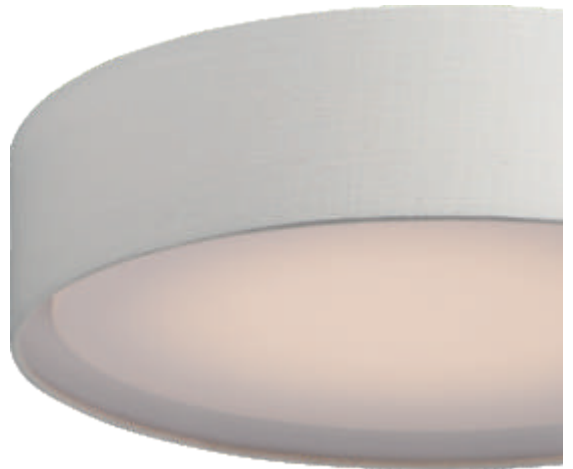

OM (Oatmeal Linen)