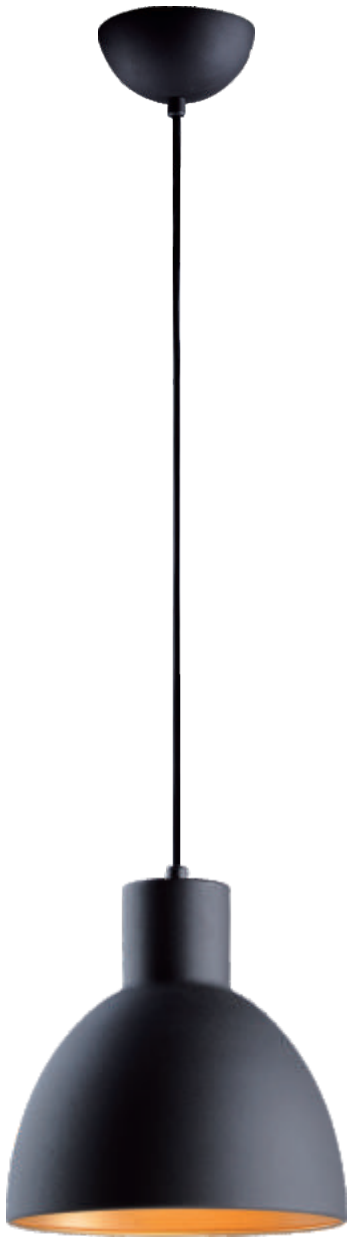

11026 BKGLD, SN
Pendant

A

ITEM#	LAMPING	DIMENSION	Additional Info.
A 11026	1 x 60W MB, Incan.	19.75"W x 18.25"H, 141.25"OAH	

Finish Options: Black/Gold (BKGLD) Satin Nickel (SN)

CORA

- Metal spun shades
- Available finishes:
Black Exterior/Gold Interior
or Satin Nickel/White Interior