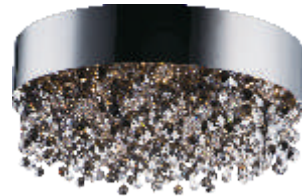

MYSTIC

- Two finish options: Bronze with Scotch crystal or Polished Chrome with Mirror Smoke crystal
- 3000K Color Temperature
- CRI 80+
- Dimmable with Triac dimmers

LED

39655 MSKPC, SHBZ
Pendant

B

39650 MSKPC, SHBZ
Flush Mount