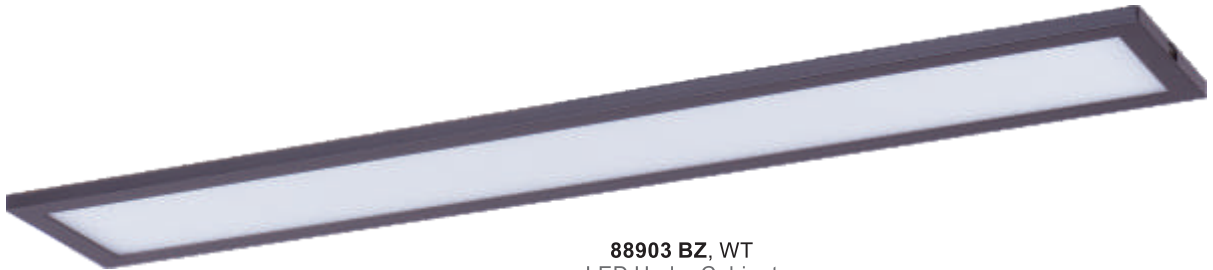

COUNTERMAX®

MX-L-120-SL

LED Under Cabinet Lighting

The newest, thinnest under cabinet model, the SL, features CRI 90+ color rendering and 3000K color temperature. 120-277V input and dimmable drivers lend them for both residential and commercial applications. Available in Bronze and White. Connect them edge-to-edge or by using connecting cables.

88903 BZ, WT
LED Under Cabinet

Features:

- 3000K Color Temperature
- CRI 90
- 120V-277V input drivers linkable up to 96 Watts
- Dimmable at 120V using Electronic Low Voltage
- 3/8" tall profile

Includes:

- 3/8" knockouts on driver
- Mounting screws
- Edge to edge connector
- Magnetic mounting plate

BZ

WT