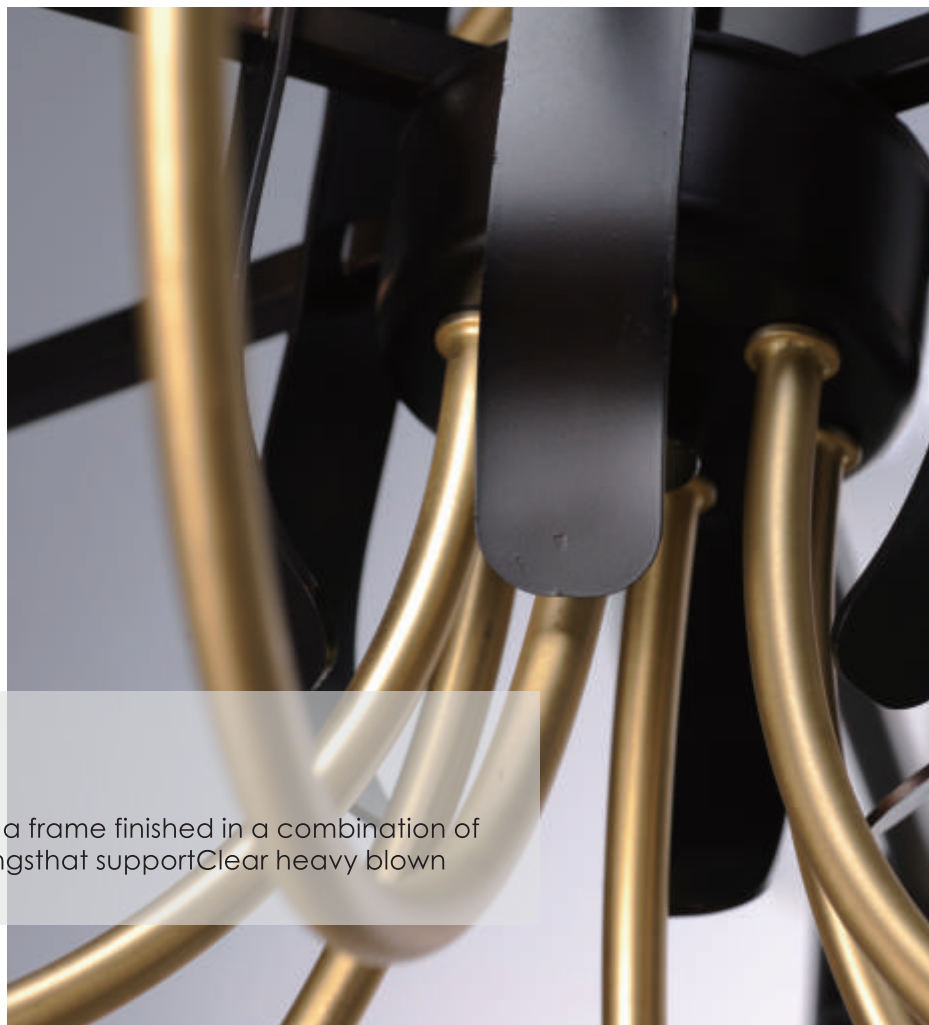

Finish Options: White glass (WT) Black/Satin Nickel (BKSNI) Bronze/Satin Brass (BZSBR)

BAUHAUS

This classic Mid Century Modern design features a frame finished in a combination of Bronze and Satin Brass. The arms terminate at rings that support clear heavy blown glass shades which were prevalent in this era.