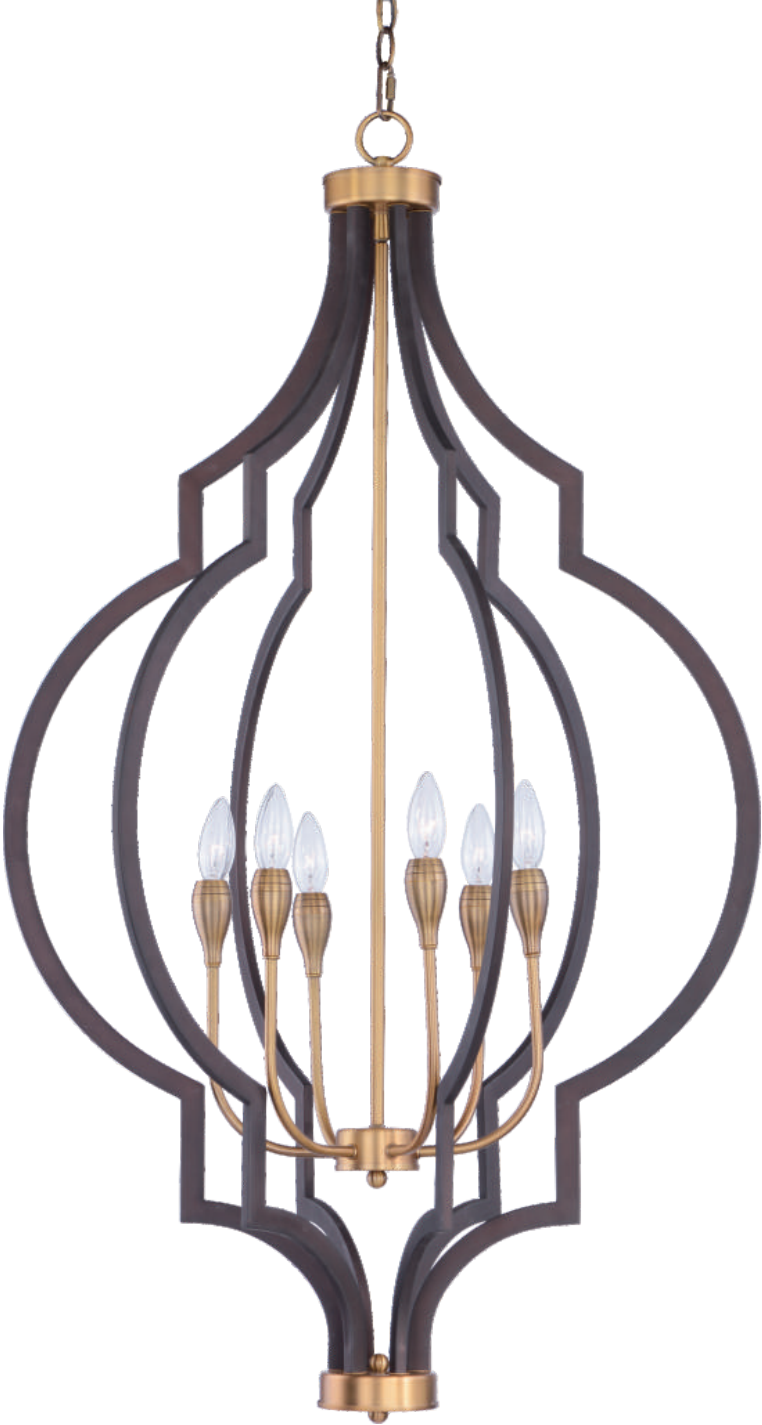

Finish: Ice glass (IC) Burnished Bronze (BRB)

CREST

Stately lanterns finished in Oil Rubbed Bronze with contrasting Antique Brass clusters provide a classic yet modern approach to lighting. Cast socket covers add an upscale element to this competitive collection.

CREST

- Stately lanterns in classic forms
- Oil Rubbed Bronze and Antique Brass Elements
- White Linen fabric shade
- Frosted glass diffuser
- LED wall sconce

20296OIAB
Chandelier
A

20299WLOIAB
Pendant
B