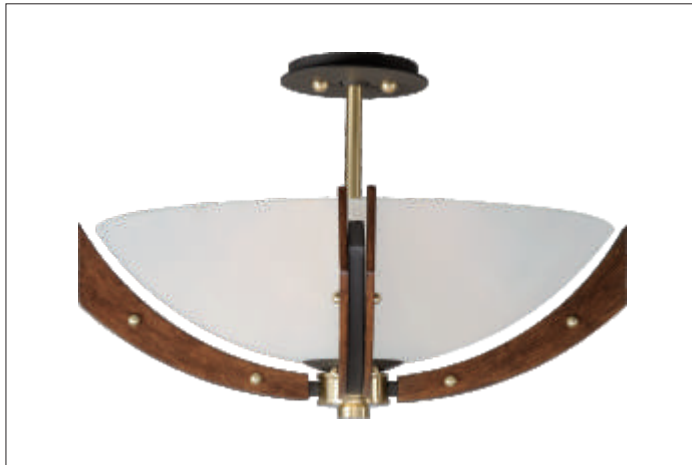

Finish Options: Clear glass (CL) Black/Wenge (BKWE) Bronze/Antique Pecan (BZAP)

• Pendant convertible to Semi-Flush Mount

39511 CLBKWE, CLBZAP
Pendant/Semi-Flush Mount

C

ITEM#	LAMPING	DIMENSION	LUMENS	Additional Info.
C 39511	4 x 40W G9, Xenon (Incl.)	21.75"W x 14"H, 56"OAH	1960	