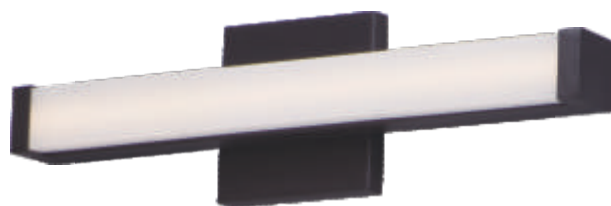

52000 BZ, PC, SN
Bath Vanity

A

- Squared acrylic lens
- 3000K Color Temperature
- CRI 90
- Dimmable with ELV dimmers at 120V
- Wet location
- 120-277V input
- Energy Star
- Title 24