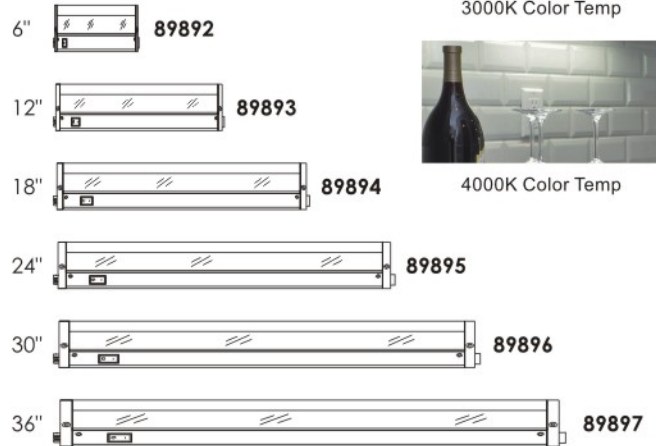

ITEM#	LAMPING	DIMENSION	CRI	LUMENS		Additional Info.
				Inti.	Del.	
A 89892	3W LED 2700-4000K (Incl.)	6"L x 3.5"W x 1"H	90+	200	175	
B 89893	5W LED 2700-4000K (Incl.)	12"L x 3.5"W x 1"H	90+	320	275	
C 89894	8W LED 2700-4000K (Incl.)	18"L x 3.5"W x 1"H	90+	500	450	
D 89895	12W LED 2700-4000K (Incl.)	24"L x 3.5"W x 1"H	90+	750	650	
E 89896	16W LED 2700-4000K (Incl.)	30"L x 3.5"W x 1"H	90+	1000	900	
F 89897	20W LED 2700-4000K (Incl.)	36"L x 3.5"W x 1"H	90+	1250	1100	

Finish: Bronze(BZ) Satin Nickel(SN) White(WT)