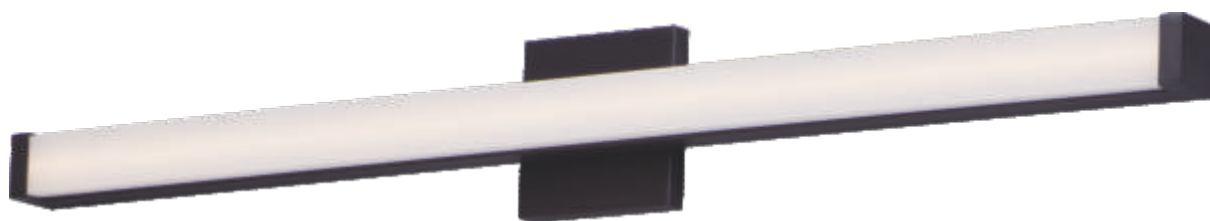

52006 BZ, PC, SN
Bath Vanity

D

ITEM#	LAMPING	DIMENSION	CRI	LUMENS	Additional Info.
A	52000 12W LED 3000K (Integrated)	18"W x 1.75"H x 2.25"Ext.	90	840	LED, DALI, Wet Location, ADA, Energy Star, Title 24
B	52002 16W LED 3000K (Integrated)	24"W x 1.75"H x 2.25"Ext.	90	1120	LED, DALI, Wet Location, ADA, Energy Star, Title 24
C	52004 20W LED 3000K (Integrated)	30"W x 1.75"H x 2.25"Ext.	90	1400	LED, DALI, Wet Location, ADA, Energy Star, Title 24
D	52006 24W LED 3000K (Integrated)	36"W x 1.75"H x 2.25"Ext.	90	1680	LED, DALI, Wet Location, ADA, Energy Star, Title 24

Finish Options: Bronze (BZ) Polished Chrome (PC) Satin Nickel (SN)