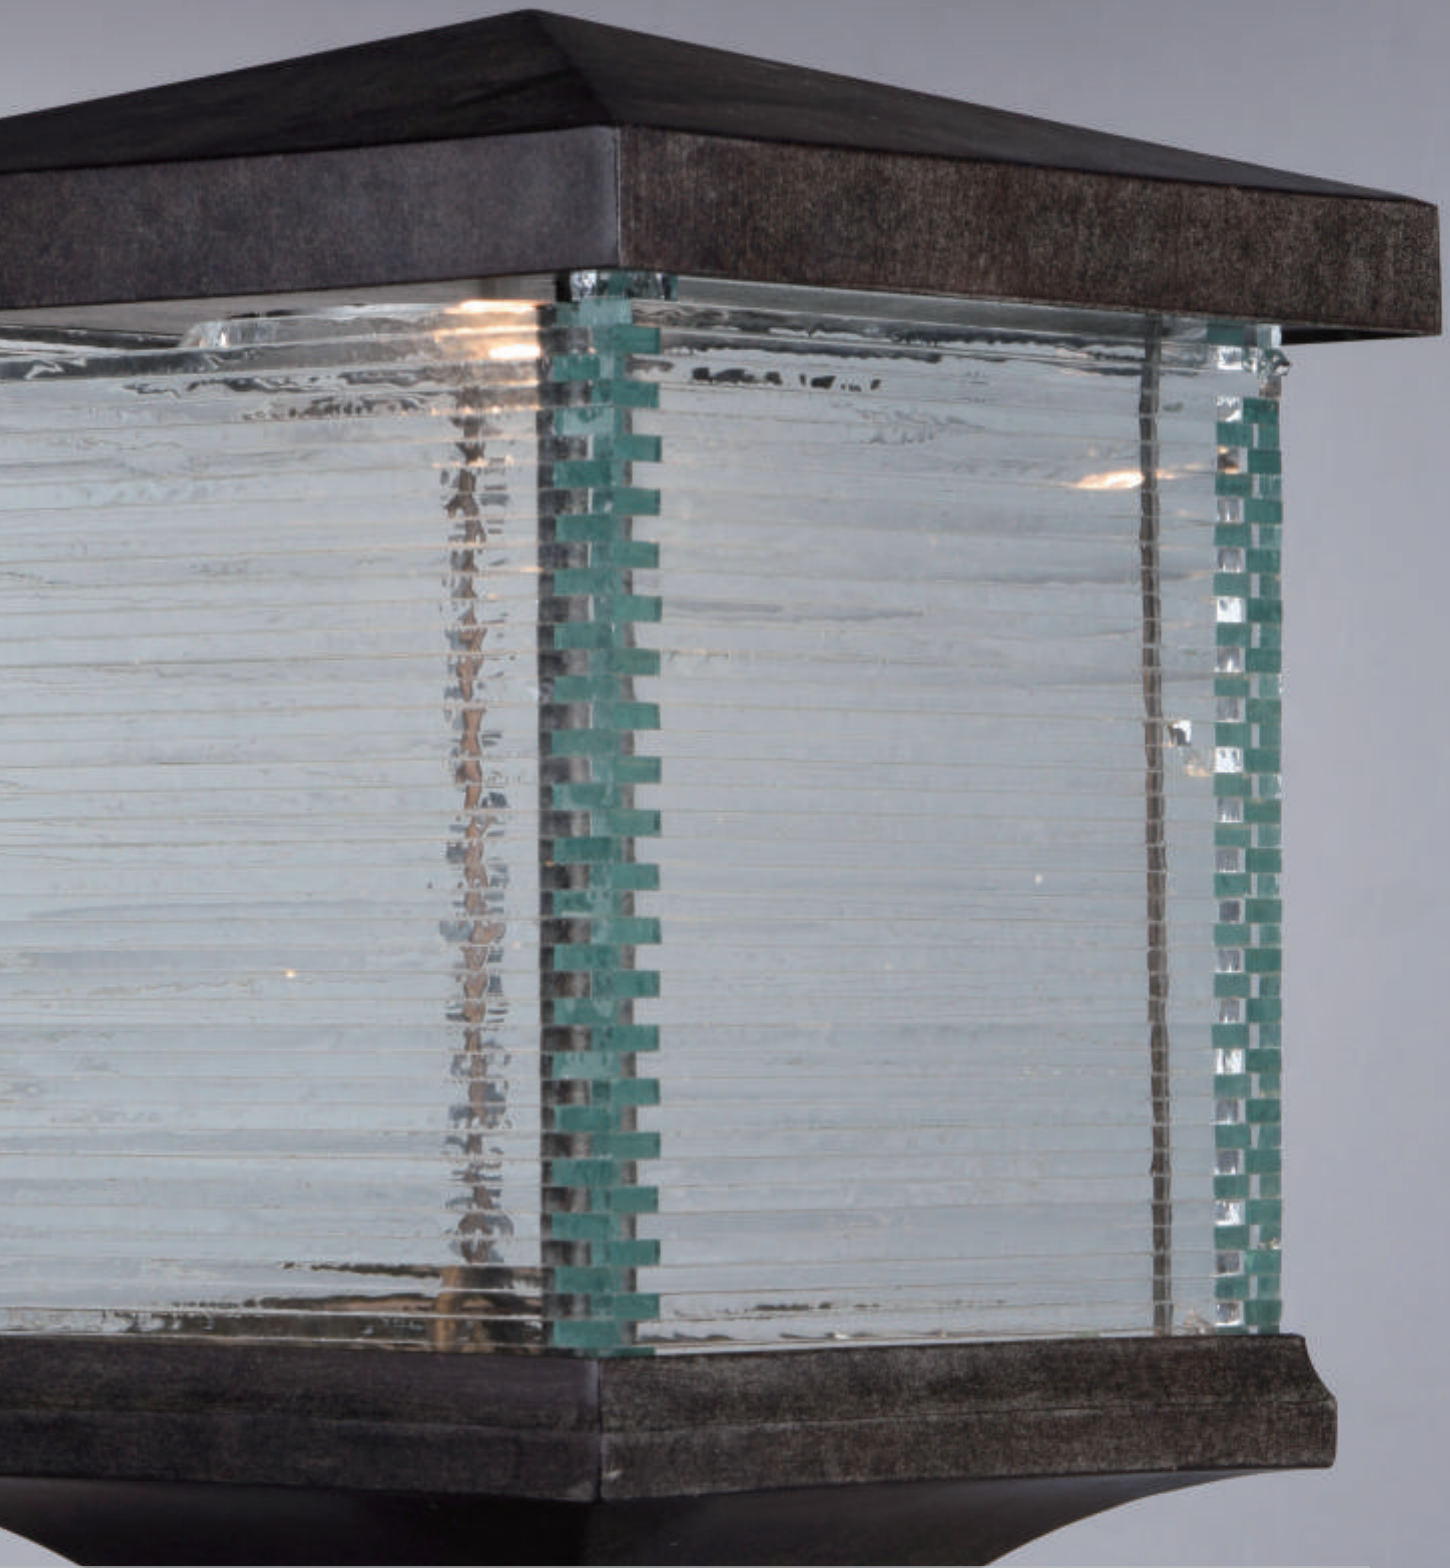

TRIUMPH VX

Maxim Lighting's Triumph Collection is made with Vivex, a material twice the strength of resin, is non-corrosive, UV resistant and backed with a 3-Year Limited Warranty. Triumph features our Earth Tone finish and Clear glass.