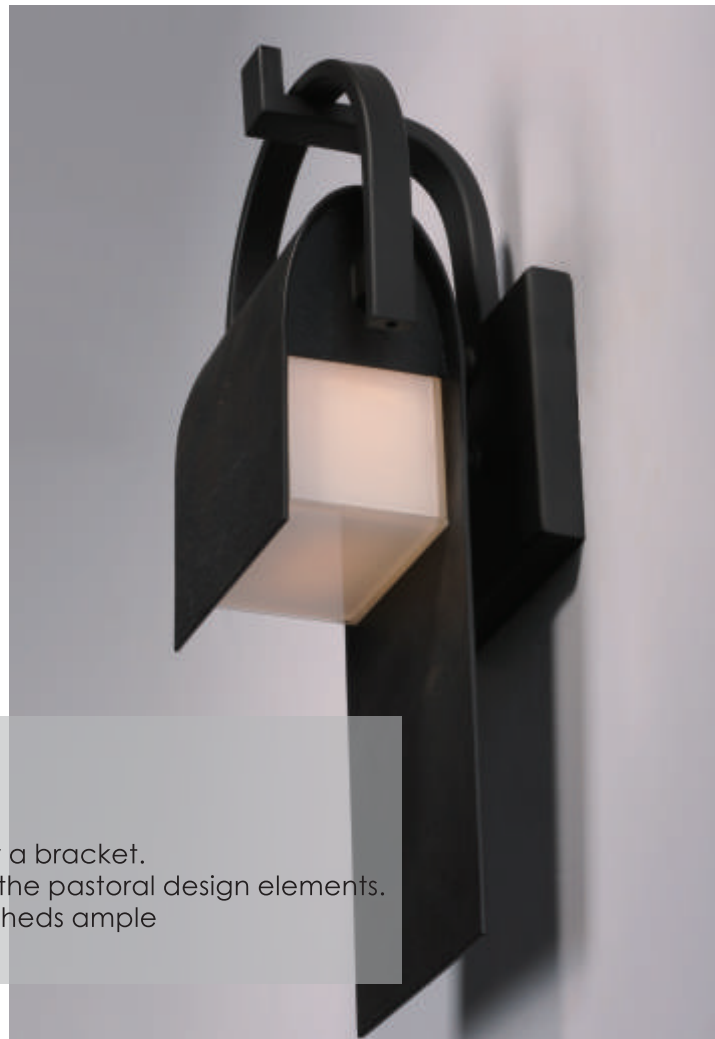

LAREDO

A panel of aluminum is bent forward at the top and cradled by a bracket. A beautiful textured Rustic Forged finish is used in keeping with the pastoral design elements. Cleverly concealed inside the arch is a LED light source which sheds ample light to the surface below without forward glare.