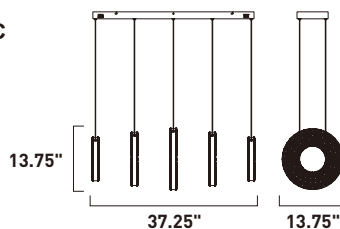

E30565-20PC
Pendant

ITEM #	FINISH	LAMPING	DIMENSION	LUMENS		Additional Information
				CRI	INIT. DEL.	
A E30565	20PC	82.7W PCB LED 3000K (Integrated)	37.25"L x 13.75"W x 13.75"H, 136"OAH	90	5789 4540	

Finish: Crystal (20) Polished Chrome (PC)