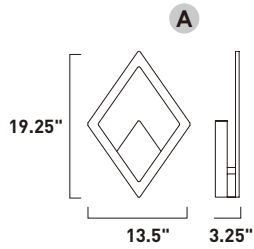

E41495-BZ, -SA, -WT
Interior/Exterior Wall Sconce