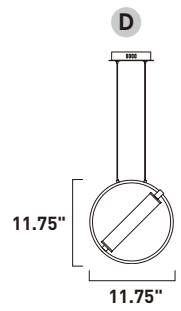

ITEM #	FINISH	LAMPING	DIMENSION	LUMENS			Additional Information
					CRI	INIT.	DEL.	
B	E23275	93BKSFTG	20.2W PCB LED 3000K (Integrated)	23.75"W x 23.75"H, 145.5"OAH	80	1411	1090	
C	E23274	93BKSFTG	16.8W PCB LED 3000K (Integrated)	17.75"W x 17.75"H, 139.5"OAH	80	1176	850	
D	E23273	93BKSFTG	8.4W PCB LED 3000K (Integrated)	11.75"W x 11.75"H, 133.5"OAH	80	588	520	

Finish: Frost Acrylic (93) Black/Soft Gold (BKSFTG)