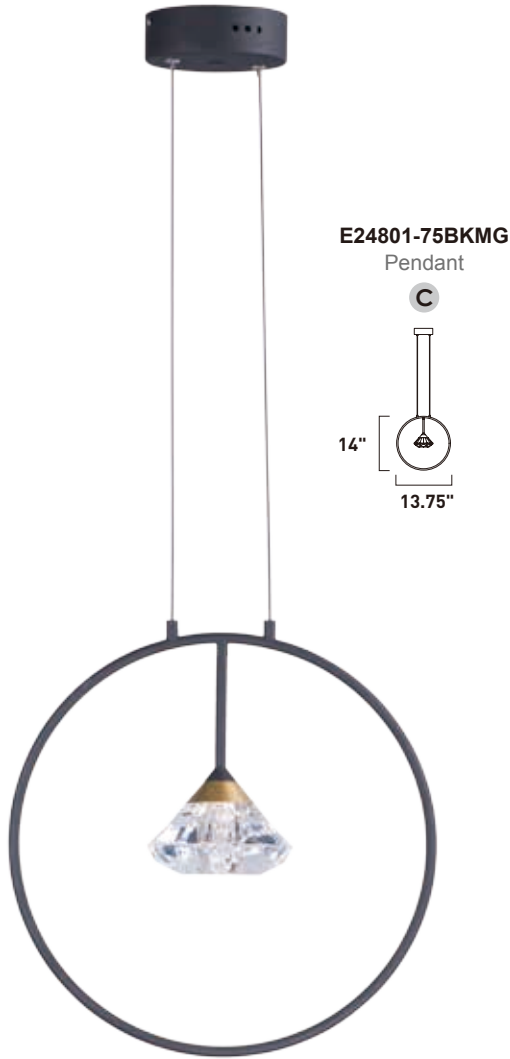

HOPE

- Clear Acrylic Diamond diffuses light
- Textured Black frames with Metallic Gold Accents
- Pivoting Pin Up Wall Sconce with plug, perfect for bedside
- 3000K Color Temperature
- CRI 80
- Dimmable with Triac dimmers

E24809-75BKMG
Pin-up or hard wire Wall Sconce

E24804-75BKMG
Pendant

ITEM #	FINISH	LAMPING	DIMENSION	LUMENS			Additional Information		
				HCO	CRI	INIT. DEL.			
A	E24809	75BKMG	1 x 3W PCB LED 3000K (Integrated)	4.75"W x 39.5"H x 18.5"Ext.	12"	80	330	210	
B	E24804	75BKMG	4 x 3W PCB LED 3000K (Integrated)	35.75"L x 5.5"W x 14.25"H, 136"OAH		80	1160	840	

Finish: Clear Acrylic (75) Black/Metallic Gold (BKMG)

ITEM #	FINISH	LAMPING	DIMENSION	HCO	CRI	LUMENS		Additional Information	
						INIT.	DEL.		
C	E24801	75BKMG	1 x 3W PCB LED 3000K (Integrated)	13.75"L x 4.75"W x 14"H, 136"OAH		80	330	210	
D	E24800	75BKMG	1 x 3W PCB LED 3000K (Integrated)	13.75"W x 16"H x 6"Ext.	2.25"	80	330	210	
E	E24808	75BKMG	1 x 3W PCB LED 3000K (Integrated)	13.75"L x 7.75"W x 19.75"H		80	330	210	