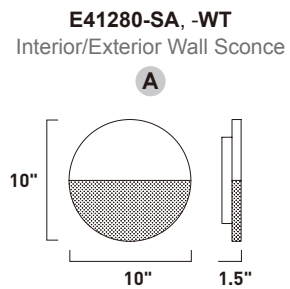

ALUMILUX

- Machined Aluminum
- 3000K Color Temperature
- CRI 90+
- Dimmable with Triac dimmer

ITEM #	FINISH	LAMPING	DIMENSION	HCO	CRI	LUMENS		Additional Information
						INIT.	DEL.	
A E41280	SA, WT	15W PCB LED 3000K (Integrated)	10"W x 10"H x 1.5"Ext.	5"	90+	1050	831	

Finish options: Satin Aluminum (SA) White (WT)