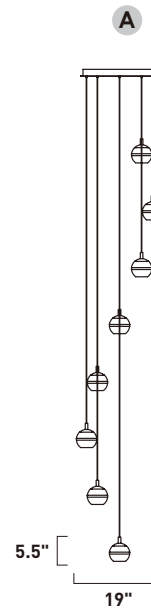

E24598-93PC
Pendant