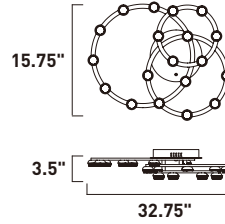

E23161-75BKGLD
Wall Mount

C