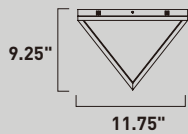

Finish options: Polished Chrome (PC) Rose Gold (RG)

E20811-PC, -RG
Flush Mount

C

E20812-PC, -RG
Flush Mount

E

E20810-PC, -RG
Flush Mount

D

	ITEM #	FINISH	LAMPING	DIMENSION	CRI	LUMENS	Additional Information
C	E20811	PC, RG	28W PCB LED 3000K (Integrated)	15.75"W x 12"H	90+	1960	LED
D	E20810	PC, RG	20W PCB LED 3000K (Integrated)	11.75"W x 9.25"H	90+	1400	LED
E	E20812	PC, RG	35W PCB LED 3000K (Integrated)	19.75"W x 15"H	90+	2450	LED