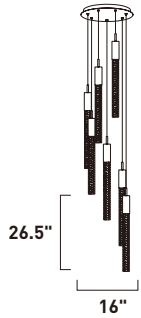

E22877-91PC
Pendant

B