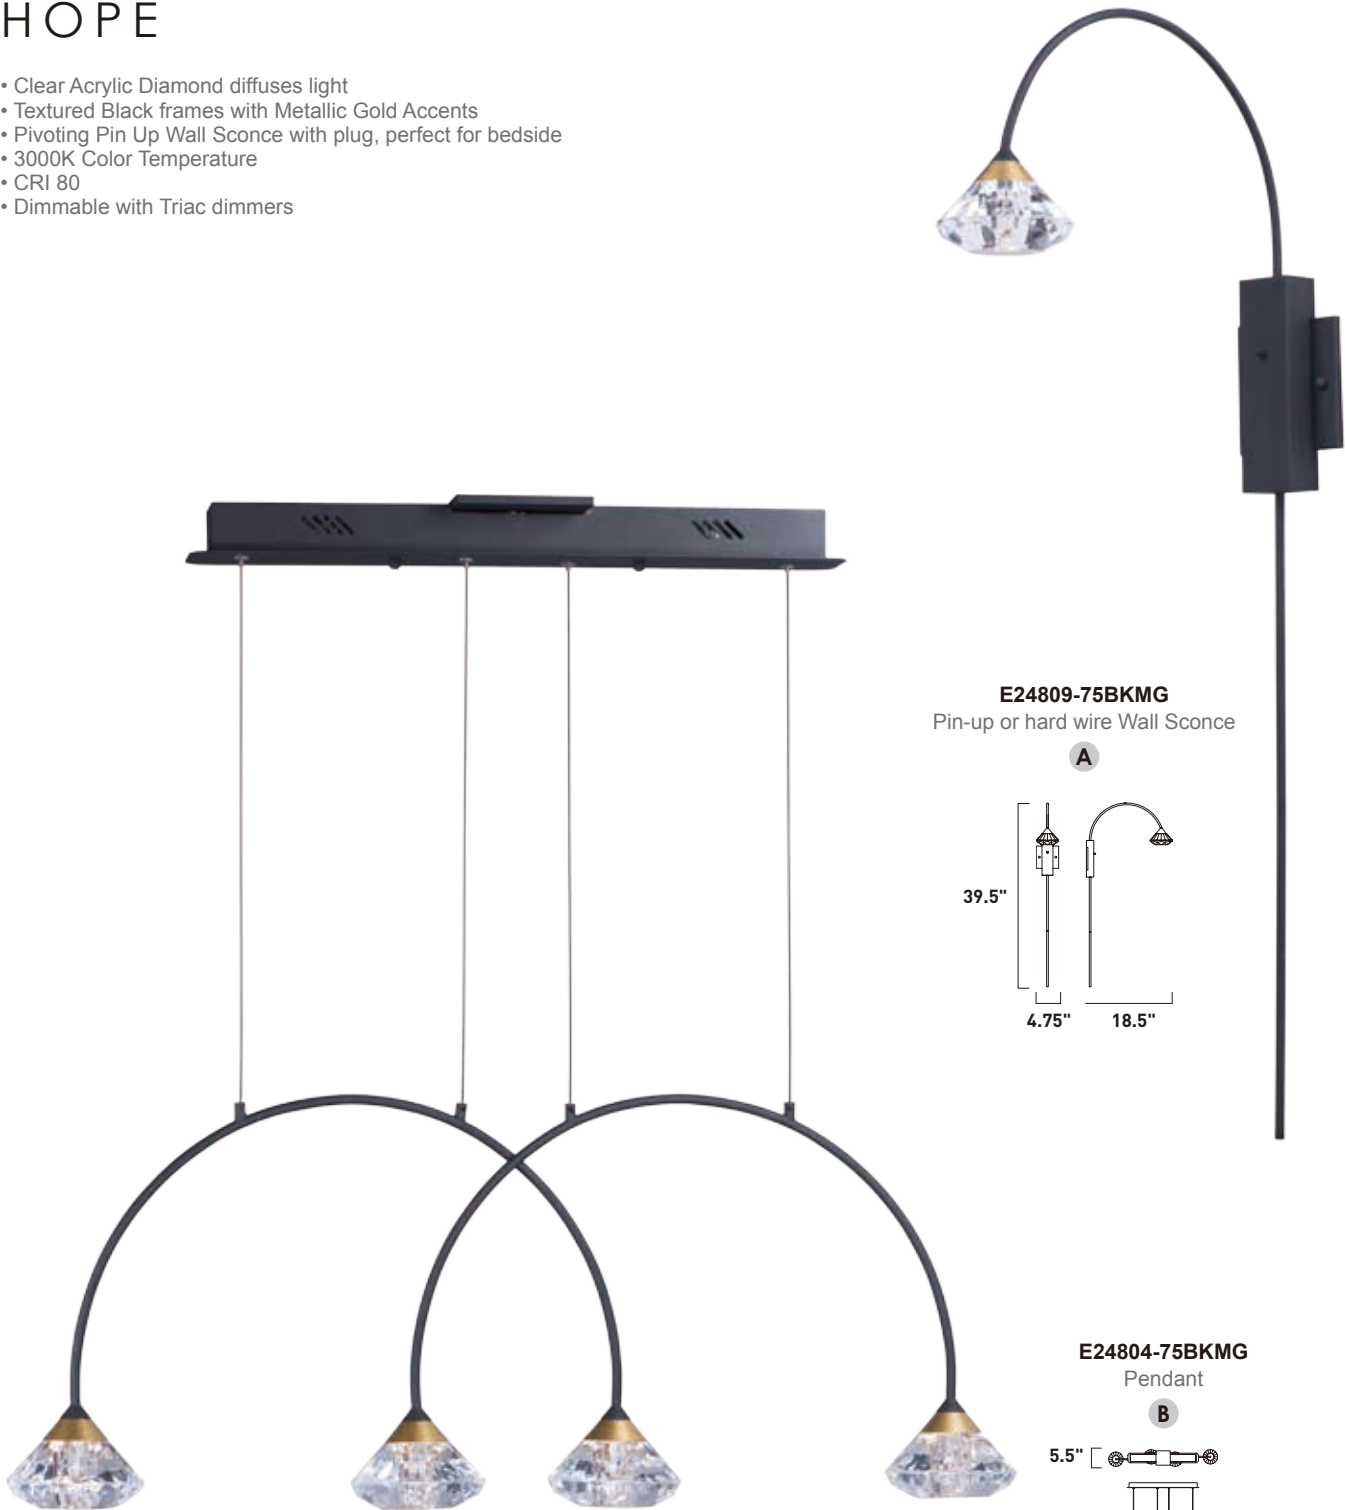

HOPE

- Clear Acrylic Diamond diffuses light
- Textured Black frames with Metallic Gold Accents
- Pivoting Pin Up Wall Sconce with plug, perfect for bedside
- 3000K Color Temperature
- CRI 80
- Dimmable with Triac dimmers