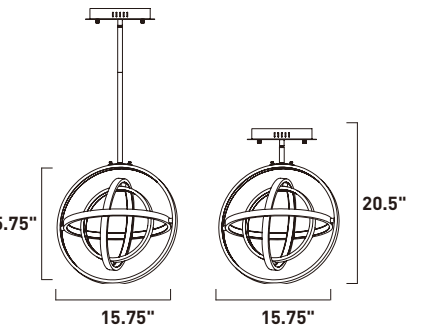

• Pendant can be converted to Flush Mount

	ITEM #	FINISH	LAMPING	DIMENSION	Additional Information		
					CRI	LUMENS	
B	E24784	BK, PC	56W PCB LED 3000K (Integrated)	23.5"W x 23.5"H, 67.5"OAH	80+	3910	
C	E24783	BK, PC	29W PCB LED 3000K (Integrated)	15.75"W x 15.75"H, 59.75"OAH	80+	2016	

Finish options: Black (BK) Polished Chrome (PC)