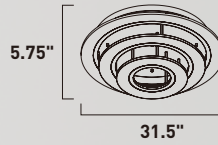

ITEM #	FINISH	LAMPING	DIMENSION	LUMENS			Additional Information
					CRI	INIT.	DEL.	
B	E22667	11MS	68W PCB LED 3000K (Integrated)	31.5"W x 5.75"H	80+	4760	3200	LED
C	E22668	11MS	116W PCB LED 3000K (Integrated)	39.5"W x 7"H	80+	8120	4890	LED

Finish: Matte White Acrylic (11) Matte Silver (MS)