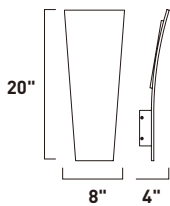

E41499-BZ, -SA, -WT
Interior/Exterior Wall Sconce

B