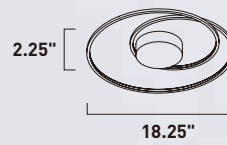

E21322-MS
Flush Mount

C