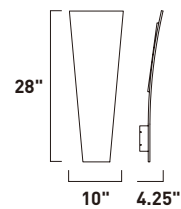

ITEM #	FINISH	LAMPING	DIMENSION	HCO	CRI	LUMENS	Additional Information
A	E41497	BZ, SA, WT	20W LED 3000K (Integrated)	8"W x 20"H x 4"Ext.	16"	90+	1400	
B	E41499	BZ, SA, WT	23.5W LED 3000K (Integrated)	10"W x 28"H x 4.25"Ext.	24"	90+	1650	

Finish options: Bronze (BZ) Satin Aluminum (SA) White (WT)