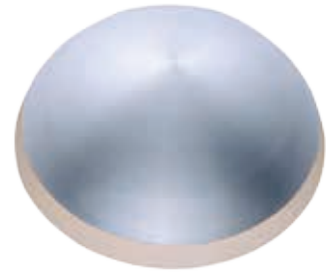

E41504-BZ, -SA, -WT
Interior/Exterior Wall Sconce

B

E41502-BZ, -SA, -WT
Interior/Exterior Wall Sconce

C

	ITEM #	FINISH	LAMPING	DIMENSION	HCO	CRI	LUMENS	Additional Information
B	E41504	BZ, SA, WT	12W LED 3000K (Integrated)	7.75"W x 7.75"H x 2.25"Ext.	4"	90+	840	
C	E41502	BZ, SA, WT	8W LED 3000K (Integrated)	6.25"W x 6.25"H x 2.75"Ext.	3.25"	90+	560	