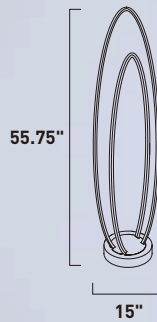

A

E21420-MW
Wall Sconce

B