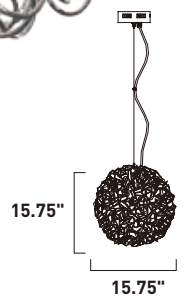

E32572-PC
Pendant

	ITEM #	FINISH	LAMPING	DIMENSION	CRI	LUMENS		Additional Information
						INIT.	DEL.	
B	E32574	PC	12 x 1.2W LED G4 3000K (Incl.)	23.5"W x 23.5"H, 147"OAH	80+	1250	1200	
C	E32572	PC	8 x 1.2W LED G4 3000K (Incl.)	15.75"W x 15.75"H, 125"OAH	80+	850	800	

Finish: Polished Chrome (PC)