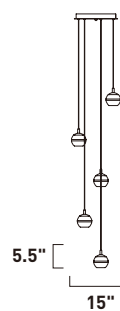

E24595-93PC
Pendant

	ITEM #	FINISH	LAMPING	DIMENSION	CRI	LUMENS		Additional Information
						INIT.	DEL.	
A	E24593	93PC	3 x 6W PCB LED 3000K (Integrated)	11.75"W x 5.5"H, 127.5"OAH	80+	1440	1923	
B	E24595	93PC	5 x 6W PCB LED 3000K (Integrated)	15"W x 5.5"H, 127.5"OAH	80+	2400	3205	

Finish: Frost/Clear Acrylic (93) Polished Chrome (PC)