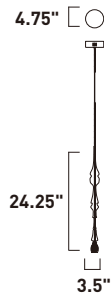

E20742-18PC
Pendant

C