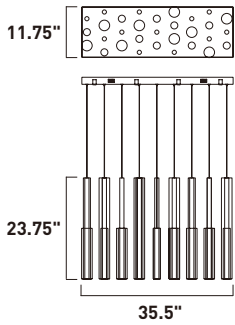

E10017-MPLT
Pendant

	ITEM #	FINISH	LAMPING	DIMENSION	CRI	LUMENS	Additional Information
A	E10017	MPLT	119W COB LED 3000K (Integrated)	35.5"L x 11.75"W x 23.75"H, 141.75"OAH	90	8330	

Finish: Multi-Plated (MPLT): Polished Chrome, Rose Gold, Black Chrome, Polished Brass