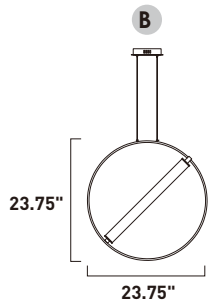

E23274-93BKSFTG
Pendant