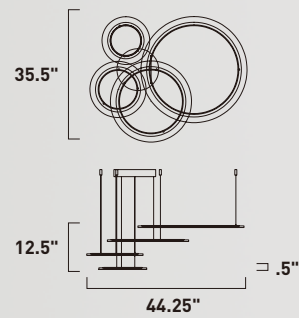

ITEM #	FINISH	LAMPING	DIMENSION	LUMENS			Additional Information
				CRI	INIT.	DEL.	
A E22662	11MS	83W PCB LED 3000K (Integrated)	44.25"L x 35.5"W x 12.5"H x 81"OAH	80+	5810	3950	

Finish: Matte White Acrylic (11) Matte Silver (MS)