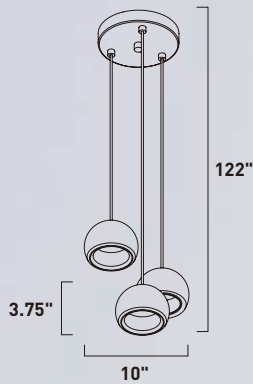

E41481-WT
Pendant
C