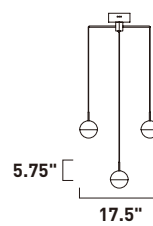

ITEM #	FINISH	LAMPING	DIMENSION	CRI	LUMENS	Additional Information
B	E20321	83PC	1 x 5W PCB LED 3000K (Integrated)	4"W x 5.75"H, 128"OAH	80+	350	
C	E20323	83PC	3 x 5W PCB LED 3000K (Integrated)	17.5"L x 4"W x 5.75"H, 130"OAH	80+	1050	

Finish: Clear Acrylic (83) Polished Chrome (PC)