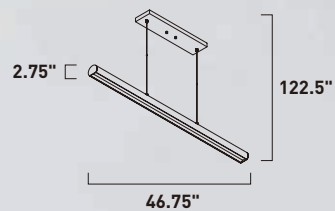

ITEM #	FINISH	LAMPING	DIMENSION	CRI	LUMENS	Additional Information
A	E41467	SA, WT	30W LED 3000K (Integrated)	46.75"W x 4.5"W x 2.75"H, 122.5"OAH.	90+	2100	

Finish options: Satin Aluminum (SA) White (WT)