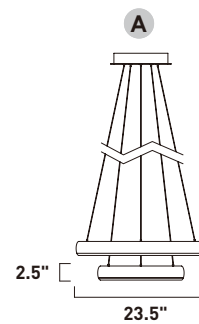

E10034-SN
Pendant