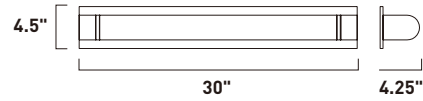

E41460-SA, -WT
Wall Sconce

A

- Rotates 180° degrees

E41465-SA, -WT
Wall Sconce

B

E41464-SA, -WT
Wall Sconce

C

E41463-SA, -WT
Wall Sconce