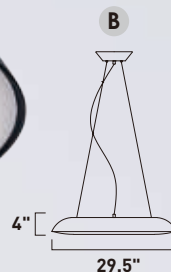

E22626-BK
Pendant