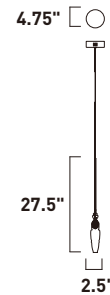

ITEM #	FINISH	LAMPING	DIMENSION	CRI	LUMENS	Additional Information	
B	E20741	18PC	3W COB LED 3000K (Integrated)	4.75"L x 3.5"W x 24.25"H, 144"OAH	90+	210	
C	E20742	18PC	3W COB LED 3000K (Integrated)	4.75"L x 3"W x 29.5"H, 147.5"OAH	90+	210	
D	E20743	18PC	3W COB LED 3000K (Integrated)	4.75"L x 4"W x 22.5"H, 142"OAH	90+	210	
E	E20744	18PC	3W COB LED 3000K (Integrated)	4.75"L x 2.5"W x 27.5"H, 147.25"OAH	90+	210	

Finish: Clear glass (18) Polished Chrome (PC)