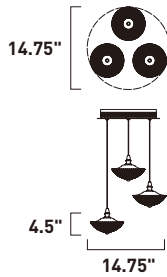

E23152-126BRZGLD
Pendant
A