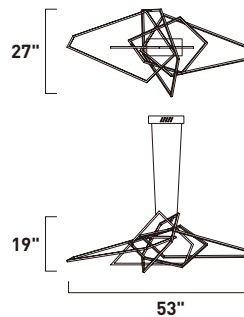

ITEM #	FINISH	LAMPING	DIMENSION	CRI	LUMENS	Additional Information
A	E22678	PC	68W LED 3000K (Integrated)	53"L x 27"W x 19"H, 139.5"OAH	90+	3000	

Finish: Polished Chrome (PC)