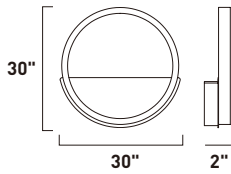

E24320-BKGLD
Wall Mount

C