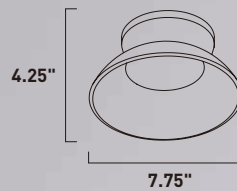

• Bowl swivels to adjust angle

E41470-WT
Flush/Wall Mount

B

• Wall Mount Option

ITEM #	FINISH	LAMPING	DIMENSION	CRI	LUMENS		Additional Information
					INIT.	DEL.	
B E41470	WT	15W COB LED 3000K (Integrated)	7.75"W x 4.25"H	90+	1350	1150	Dimmable with ELV dimmer

Finish: White (WT)