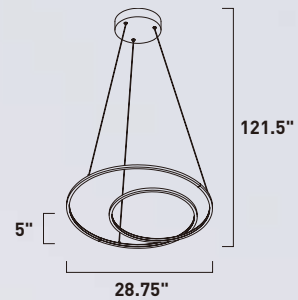

ITEM #	FINISH	LAMPING	DIMENSION	LUMENS			Additional Information
				CRI	INIT.	DEL.	
A E21325	MS	55W PCB LED 3000K (Integrated)	28.75"W x 5"H, 121.5"OAH	80+	3850	2170	

Finish: Matte Silver (MS)