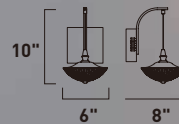

B

E23159-126BRZGLD
Wall Mount

C

	ITEM #	FINISH	LAMPING	DIMENSION	HCO	CRI	LUMENS	Additional Information
B	E23150	126BRZGLD	1 x 4W PCB LED 3000K (Integrated)	6"L x 6"W x 4.5"H, 126"OAH		80	280	
C	E23159	126BRZGLD	1 x 4W PCB LED 3000K (Integrated)	6"W x 10"H x 8"Ext.	2.2"	80	280	

Finish: Prismatic Clear glass (126) Bronze/Gold (BRZGLD)