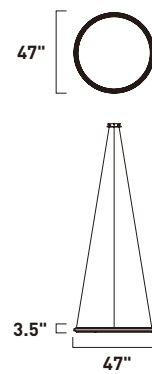

ITEM #	FINISH	LAMPING	DIMENSION	CRI	LUMENS	Additional Information
A	E24344	BGM	56W PCB LED 3000K (Integrated)	39.5"L x 39.5"W x 3.5"H, 121"OAH	90	2240	
B	E24346	BGM	65W PCB LED 3000K (Integrated)	47"L x 47"W x 3.5"H, 122.75"OAH	90	4800	

Finish: Brushed Gunmetal (BGM)