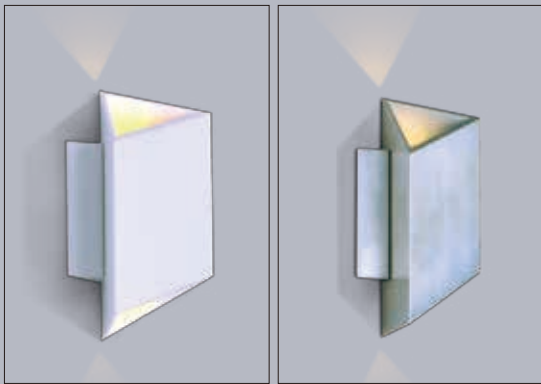

ALUMILUX

- Available in various shapes and finishes
- Cast and Machined Aluminum
- 3000K Color Temperature
- CRI 90+
- Dimmable with Electronic Low Voltage dimmer

ITEM #	FINISH	LAMPING	DIMENSION	HCO	CRI	LUMENS	Additional	
							INIT. DEL. Information	
A	E41373	SA, WT	7W LED 3000K (Integrated)	7"W x 8.5"H x 2.5"Ext.	4.25"	90+	490 | 460	Dim. with Triac dimmer

Finish options: Satin Aluminum (SA) White (WT)