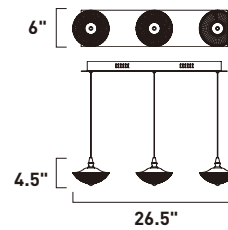

ITEM #	FINISH	LAMPING	DIMENSION	CRI	LUMENS	Additional Information
A	E23154	126BRZGLD	3 x 4W PCB LED 3000K (Integrated)	26.5"L x 6"W x 4.5"H, 126"OAH	80	840	

Finish: Prismatic Clear glass (126) Bronze/Gold (BRZGLD)