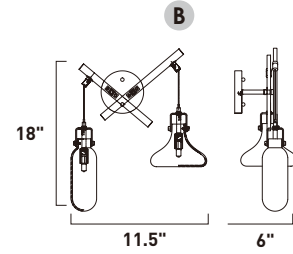

E24310-18PC
Wall Mount