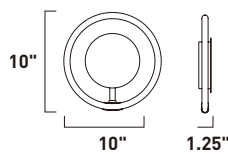

B

C

E24723-BKPC
Semi-Flush Mount

D

	ITEM #	FINISH	LAMPING	DIMENSION	HCO	CRI	LUMENS	Additional Information
B	E24720	BKPC	10W PCB LED 3000K (Integrated)	10"W x 10"H x 1.25"Ext.	5.5"	80	710	
C	E24721	BKPC	42W PCB LED 3000K (Integrated)	25"W x 11"H		80	3000	
D	E24723	BKPC	81W PCB LED 3000K (Integrated)	32"W x 21"H		80	5700	

Finish: Black/Polished Chrome (BKPC)