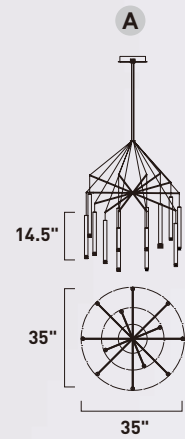

E22277-75PC
Pendant