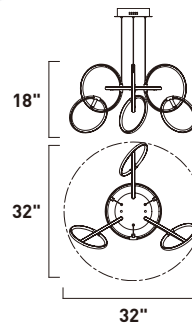

E24725-BKPC
Pendant

ITEM #	FINISH	LAMPING	DIMENSION	CRI	LUMENS	Additional Information
A E24725	BKPC	81W PCB LED 3000K (Integrated)	32"W x 18"H, 133.5"OAH	80	5700	

Finish: Black/Polished Chrome (BKPC)