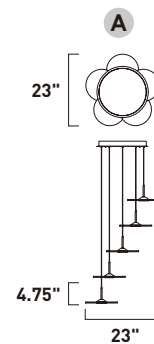

E24745-130MW
Pendant