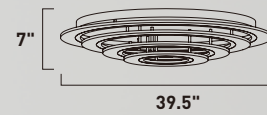

Finish: Matte White Acrylic (11) Matte Silver (MS)

E22667-11MS
Flush Mount
B

E22668-11MS
Flush Mount
C

	ITEM #	FINISH	LAMPING	DIMENSION	LUMENS			Additional Information
					CRI	INIT.	DEL.	
B	E22667	11MS	68W PCB LED 3000K (Integrated)	31.5"W x 5.75"H	80+	4760	3200	LED
C	E22668	11MS	116W PCB LED 3000K (Integrated)	39.5"W x 7"H	80+	8120	4890	LED