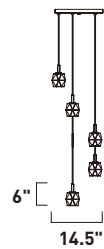

TANGENT

- Heavy faceted glass fonts that sparkle when illuminated
- 4W LED G9 bulbs included

E20717-82PC
Pendant

A

E20715-82PC
Pendant

B

• Close up of glass

	ITEM #	FINISH	LAMPING	DIMENSION	CRI	LUMENS	Additional Information
A	E20717	82PC	10 x 4W G9 LED 3000K (Integrated)	19.75"W x 6"H, 127"OAH	80+	2800	LED ①
B	E20715	82PC	5 x 4W G9 LED 3000K (Integrated)	14.5"W x 6"H, 127"OAH	80+	1400	LED ①