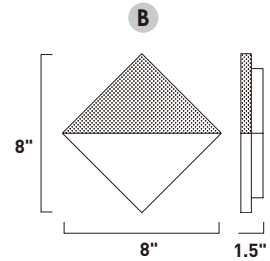

E41284-SA, -WT
Interior/Exterior Wall Sconce