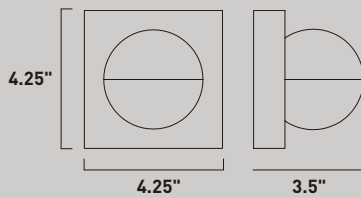

Finish options: Bronze (BZ) White (WT)

• Adjustable

E41326-SA, -WT
Wall Sconce

C

ITEM #	FINISH	LAMPING	DIMENSION	HCO	LUMENS			Additional Information
					CRI	INIT.	DEL.	
C E41326	SA, WT	4W COB LED 3000K (Integrated)	4.25"W x 4.25"H x 3.5"Ext.	3.5"	90+	280	140	