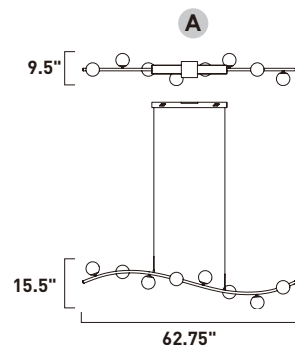

ITEM #	FINISH	LAMPING	DIMENSION	LUMENS		Additional Information
				CRI	INIT. DEL.	
A E24765	11MG	8 x 3W COB LED 3000K (Integrated)	62.75"L x 9.5"W x 15.5"H, 135.25"OAH	80	1680	1380

Finish: Matte White glass (11) Metallic Gold (MG)