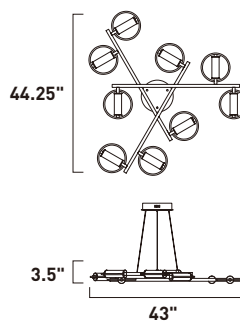

A

ITEM #	FINISH	LAMPING	DIMENSION	LUMENS			Additional Information
				CRI	INIT.	DEL.	
A E23279	93BKSFTG	9 x 5W PCB LED 3000K (Integrated)	43"L x 44.25"W x 3.5"H, 126"OAH	80	3175	1480	

Finish: Frost Acrylic (93) Black/Soft Gold (BKSFTG)