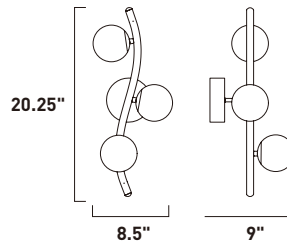

E24768-11MG
Wall Mount

B