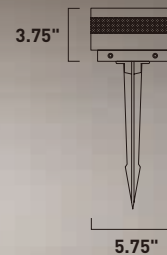

E41357-BK
Pathway Light

	ITEM #	FINISH	LAMPING	DIMENSION	CRI	LUMENS		Additional Information
						INIT.	DEL.	
A	E41358	BK	9W LED 3000K (Integrated)	5.75"W x 4"H	90+	630	250	
B	E41357	BK	12W LED 3000K (Integrated)	5.75"W x 3.75"H	90+	840	220	

Finish: Black (BK)