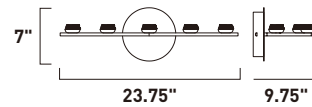

ITEM #	FINISH	LAMPING	DIMENSION	HCO	CRI	LUMENS INIT.	LUMENS DEL.	Additional Information	
B	E23168	75BKGLD	19 x 2.4W LED 3000K (Integrated)	32.75"L x 15.75"W x 3.5"H	3"	80	3192	1080	
C	E23161	75BKGLD	3 x 2.4W LED 3000K (Integrated)	11.75"W x 6"H x 6.5"Ext.	3"	80	504	270	
D	E23163	75BKGLD	5 x 2.4W LED 3000K (Integrated)	23.75"W x 7"H x 9.75"Ext.	3.5"	80	840	440	

Finish: Clear Acrylic (75) Black/Gold (BKGLD)