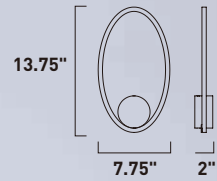

ITEM #	FINISH	LAMPING	DIMENSION	HCO	LUMENS		Additional Information
						CRI	INIT. DEL.	
A	E21428	MW	53W PCB LED 3000K (Integrated)	15"L x 9"W x 55.75"H		80+	3710 2690	
B	E21420	MW	11W PCB LED 3000K (Integrated)	7.75"W x 13.75"H x 2"Ext.	11.25"	80+	770 510	

Finish: Matte White (MW)