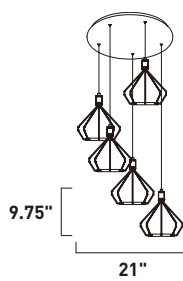

E30625-PC
Pendant

B