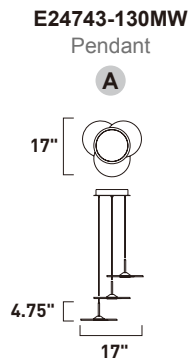

CIRCUIT

- Etched acrylic discs diffuse LED light
- Matte White finish
- Adjustable base to direct the pendants
- Pin Up Wall Sconce with plug and switch
- 3000K Color Temperature
- CRI 80
- Dimmable with Triac dimmers

ITEM #	FINISH	LAMPING	DIMENSION	LUMENS		Additional Information
				CRI	INIT. DEL.	
A E24743	130MW	3 x 12W PCB LED 3000K (Integrated)	17"L x 17"W x 4.75"H, 126.75"OAH	80	2520 1410	

Finish: Etched Acrylic (130) Matte White (MW)