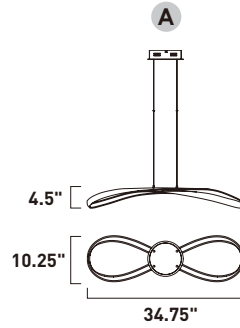

ITEM #	FINISH	LAMPING	DIMENSION	LUMENS			Additional Information	
				CRI	INIT.	DEL.		
A	E24737	SL	39W PCB LED 3000K (Integrated)	34.75"L x 10.25"W x 4.5"H, 123.5"OAH	90+	2730	2145	

Finish: Silver Leaf (SL)