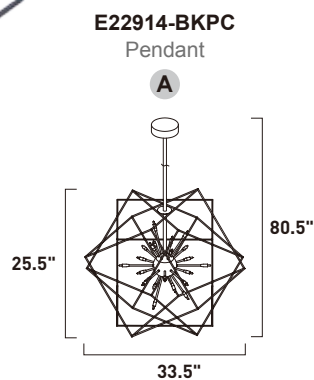

RUBIC

- Geometric wire frames in Black finish
- Sputnik cluster finished in Polished Chrome
- LED G4 bulbs included
- 3000K Color Temperature
- CRI 80
- Dimmable with Electronic Low Voltage dimmers

ITEM #	FINISH	LAMPING	DIMENSION	LUMENS			Additional Information
				CRI	INIT.	DEL.	
A E22914	BKPC	24 x 1.2W LED G4 3000K (Incl.)	33.5"W x 25.5"H, 80.5"OAH	80	2640	2400	

Finish: Black/Polished Chrome (BKPC)