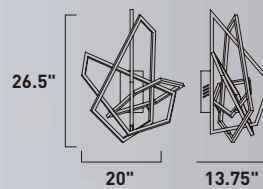

E22674-PC
Wall Mount

B