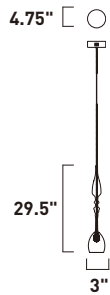

E20743-18PC
Pendant

D