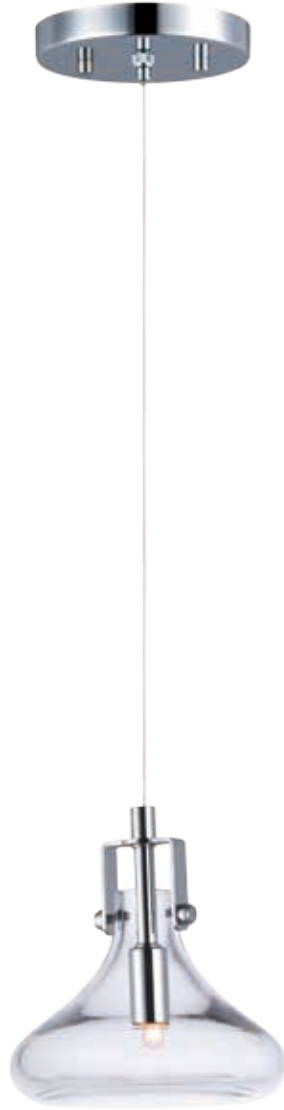

E24301-18PC
Pendant