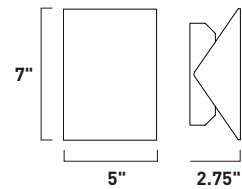

ITEM #	FINISH	LAMPING	DIMENSION	HCO	CRI	LUMENS	INIT.	DEL.	Additional Information
B E41333	SA, WT	8W LED 3000K (Integrated)	5"W x 7"H x 2.75"Ext.	3.5"	90+	560	170	Dim. with ELV dimmer	

Finish options: Satin Aluminum (SA) White (WT)