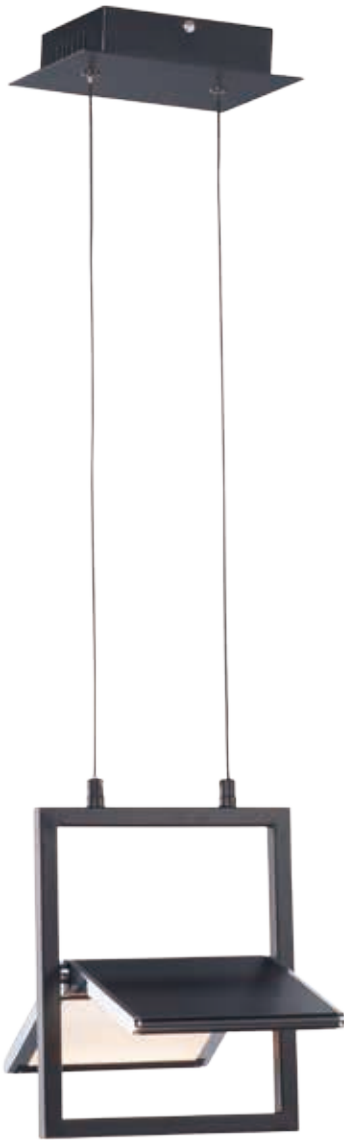

• Adjustable

E24337-BKPC
Pendant

B