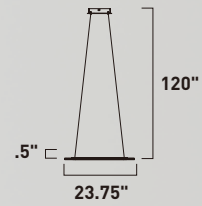

E22654-11MS
Pendant

C