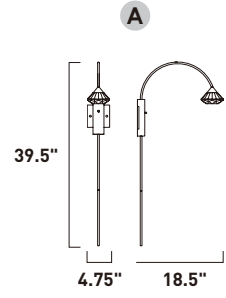

E24809-75BKMG
Pin-up or hard wire Wall Sconce