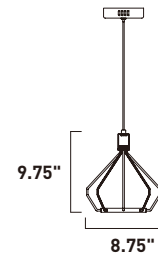

ITEM #	FINISH	LAMPING	DIMENSION	CRI	LUMENS	Additional Information
A	E30621	PC	1 x 6.5W PCB LED 3000K (Integrated)	8.75"W x 9.75"H, 128"OAH	80	460	
B	E30624	PC	4 x 6.5W PCB LED 3000K (Integrated)	38.25"L x 8.5"W x 9.75"H, 128"OAH	80	1820	

Finish: Polished Chrome (PC)