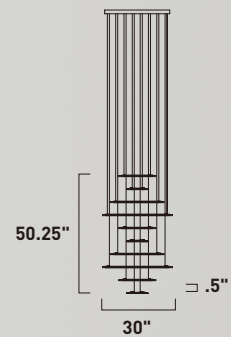

SATURN II

- Horizontal frosted Acrylic diffuses LED
- Large scale ring options available
- 3000K Color Temperature
- CRI 80+
- Dimmable with Triac dimmers

E22665-11MS
Pendant

A

ITEM #	FINISH	LAMPING	DIMENSION	LUMENS			Additional Information
				CRI	INIT.	DEL.	
A E22665	11MS	159W PCB LED 3000K (Integrated)	30"W x 50.25"H, 183"OAH	80+	11,130	6110	

Finish: Matte White Acrylic (11) Matte Silver (MS)