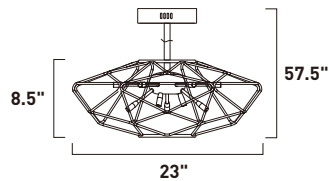

E22918-BKPC
Pendant

ITEM #	FINISH	LAMPING	DIMENSION	LUMENS			Additional Information
				CRI	INIT.	DEL.	
A E22918	BKPC	12 x 1.2W LED G4 3000K (Incl.)	23"W x 8.5"H, 57.5"OAH	80	1320	1200	

Finish: Black/Polished Chrome (BKPC)