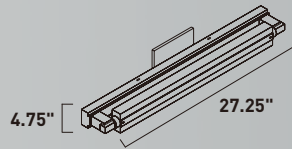

PIVOT LED

- Polished Chrome metal detail on acrylic
- Pivot rotates 180° degrees
- ADA Approved
- 3000K Color Temperature
- Suitable for Damp locations
- Dimmable with Triac dimmers

E32372-18PC
Wall Sconce
A