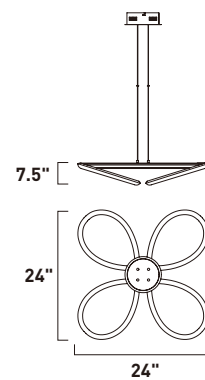

Finish: Silver Leaf (SL)

E24732-SL
Flush Mount

B

E24734-SL
Pendant

C

	ITEM #	FINISH	LAMPING	DIMENSION	LUMENS			Additional Information
					CRI	INIT.	DEL.	
B	E24732	SL	39W PCB LED 3000K (Integrated)	24"L x 24"W x 9"H	90+	2730	1994	
C	E24734	SL	39W PCB LED 3000K (Integrated)	24"L x 24"W x 7.5"H, 129"OAH	90+	2730	2154	