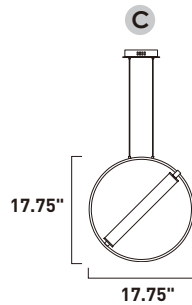

E23273-93BKSFTG
Pendant