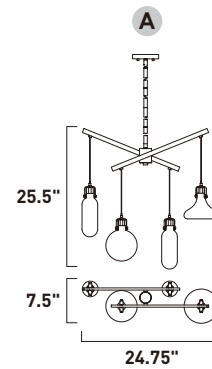

E24304-18PC
Pendant