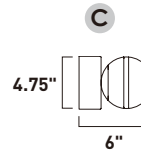

E24590-93PC
Wall/Flush Mount