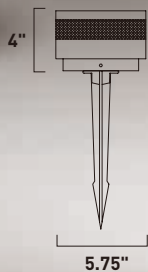

ALUMILUX

- Available in various shapes and finishes
- 12V landscape lighting compatible with landscape transformers
- Cast and Machined Aluminum
- 3000K Color Temperature
- CRI 90+

A

B

	ITEM #	FINISH	LAMPING	DIMENSION	CRI	LUMENS		Additional Information
						INIT.	DEL.	
A	E41358	BK	9W LED 3000K (Integrated)	5.75"W x 4"H	90+	630	250	
B	E41357	BK	12W LED 3000K (Integrated)	5.75"W x 3.75"H	90+	840	220	

Finish: Black (BK)