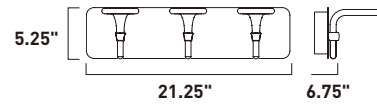

- Die Cast heads
- Edge lit LED for even and ample illumination
- 3000K Color Temperature
- CRI 80
- Dimmable with Triac dimmers

E24141-PC
Wall Mount

A

E24143-PC
Bath Vanity

B

E24144-PC
Bath Vanity

C

E24145-PC
Bath Vanity