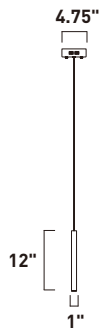

E10001-PC, -RG
Pendant