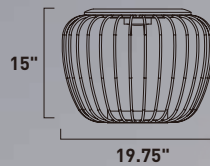

Finish: White (WT) Navaho White (NW)

- Suitable for damp location
- Great for outdoor living spaces

E20579-WTNW
Bench

C

E20577-WTNW
Stool or Table

D

	ITEM #	FINISH	LAMPING	DIMENSION	LUMENS			Additional Information
					CRI	INIT.	DEL.	
C	E20579	WTNW	9W PCB LED 3000K (Integrated)	39.25"L x 19.75"W x 18.25"H	80+	630	570	
D	E20577	WTNW	7W PCB LED 3000K (Integrated)	19.75"W x 15"H	80+	576	470	