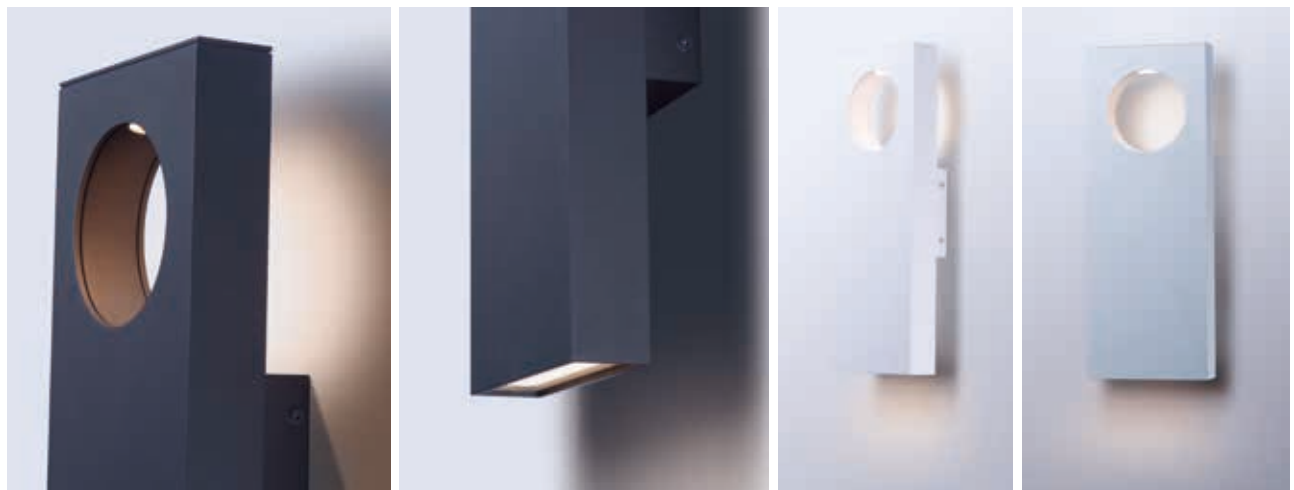

E41368-BZ, -SA, -WT
Interior/Exterior Wall Sconce

	ITEM #	FINISH	LAMPING	DIMENSION	HCO	CRI	LUMENS	Additional Information
A	E41368	BZ, SA, WT	2 x 7.5W LED 3000K (Integrated)	5.75"W x 16"H x 3.25"Ext.	8"	90+	1050	

Finish options: Bronze (BZ) Satin Aluminum (SA) White (WT)