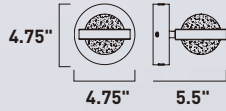

E30612-91PC
Bath Vanity

C