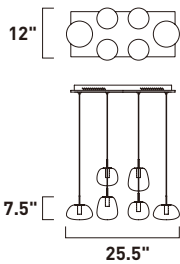

PUFFS

- Cloud-like forms of glass in Matte White finish
- Columns of LED inside glass provide soft, ambient light
- Available in three shapes
- 3000K Color Temperature
- CRI 80+
- Dimmable with Triac dimmers

E21124-11WT
Pendant

A

	ITEM #	FINISH	LAMPING	DIMENSION	CRI	LUMENS	Additional Information
A	E21124	11WT	28.8W PCB LED 3000K (Integrated)	25.5"L x 12"W x 7.5"H x 130"OAH	80+	2016	

Finish: Matte White glass (11) White (WT)