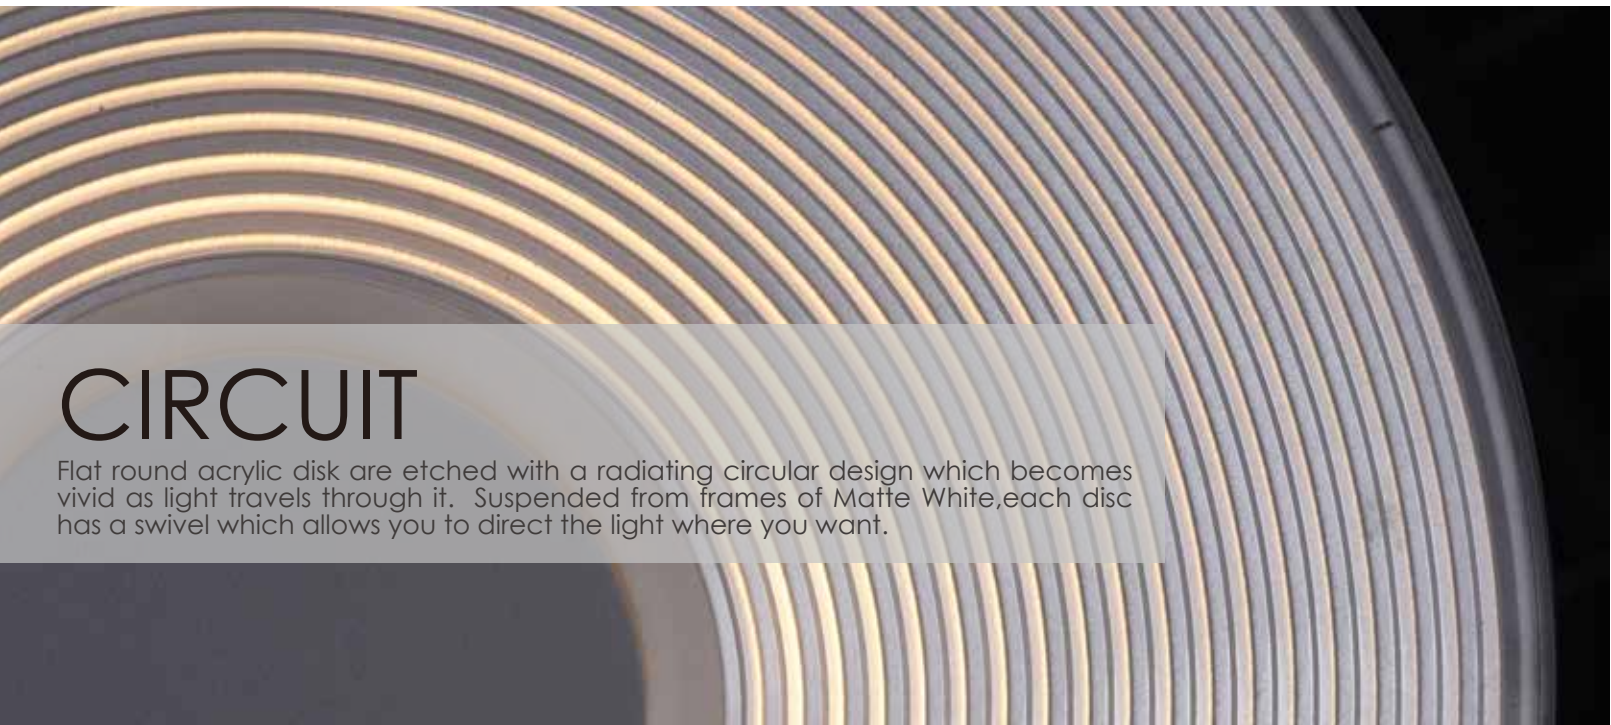

Finish: White (WT) Navaho White (NW)

CIRCUIT

Flat round acrylic disk are etched with a radiating circular design which becomes vivid as light travels through it. Suspended from frames of Matte White, each disc has a swivel which allows you to direct the light where you want.