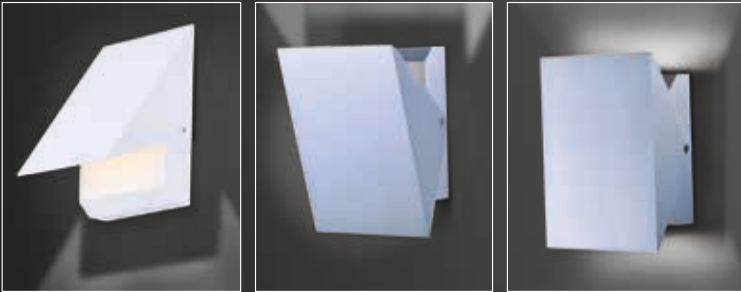

- Adjustable
- Indirect

E41333-SA, -WT
Interior/Exterior Wall Sconce