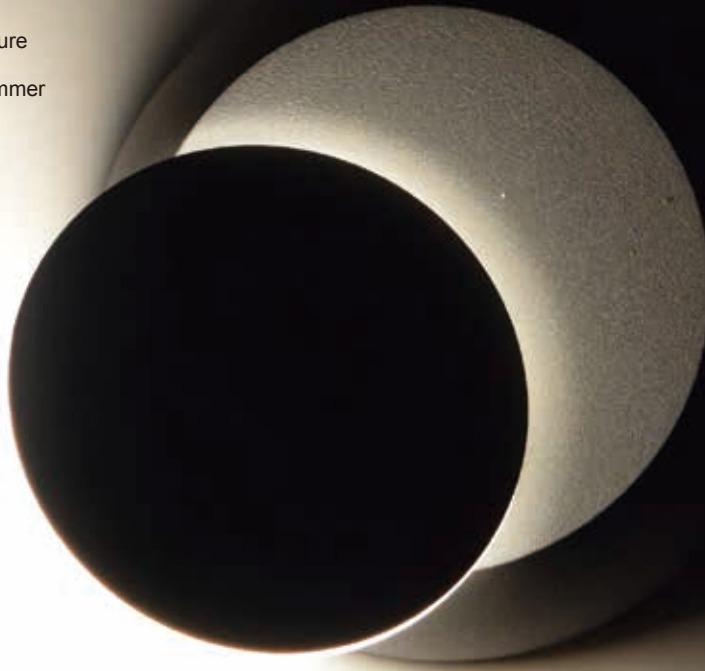

ALUMILUX

- Available in various sizes and finishes
- Machined Aluminum
- 3000K Color Temperature
- CRI 90+
- Dimmable with ELV dimmer

- Adjustable
- Indirect