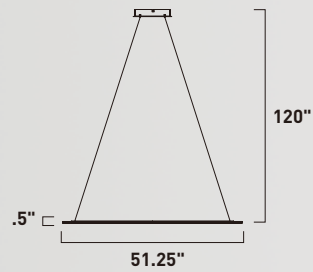

ITEM #	FINISH	LAMPING	DIMENSION	LUMENS			Additional Information
				CRI	INIT.	DEL.	
A E22657	11MS	50W PCB LED 3000K (Integrated)	51.25"W x .5"H, 120"OAH	80+	3500	2440	

Finish: Matte White Acrylic (11) Matte Silver (MS)