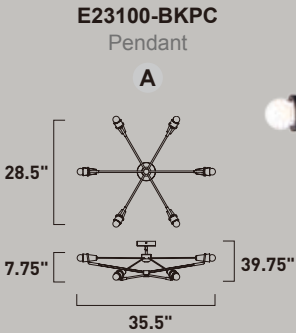

BOUNCE

- Carefully balanced wire suspension
- Two tone Black and Polished Chrome finish
- 3000K Color Temperature
- CRI 90+
- Dimmable with Triac dimmers

ITEM #	FINISH	LAMPING	DIMENSION	LUMENS			Additional Information	
				CRI	INIT.	DEL.		
A	E23100	BKPC	6 x 8W PCB LED 3000K (Integrated)	35.5"L x 28.5"W x 7.75"H, 39.75"OAH	90+	3360	3000	
B	E23103	BKPC	6 x 8W PCB LED 3000K (Integrated)	55.25"L x 40.75"W x 9.25"H, 40.5"OAH	90+	3360	3000	
C	E23105	BKPC	10 x 8W PCB LED 3000K (Integrated)	93"L x 40.75"W x 9.25"H, 38.75"OAH	90+	5600	5000	

Finish: Black/Polished Chrome (BKPC)