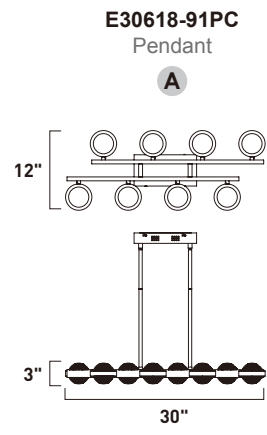

- Spherical bubble glass
- Metalwork finished in Polished chrome
- 3000K Color Temperature, CRI 80
- Dimmable with Triac Dimmer

	ITEM #	FINISH	LAMPING	DIMENSION	CRI	LUMENS	Additional Information
A	E30618	91PC	8 x 4.5W PCB LED 3000K (Integrated)	30"L x 12"W x 3"H, 46.25"OAH	80	2520	

Finish: Bubble glass (91) Polished Chrome (PC)