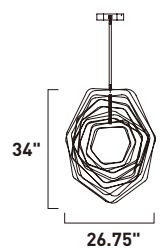

E20027-PC
Pendant

B