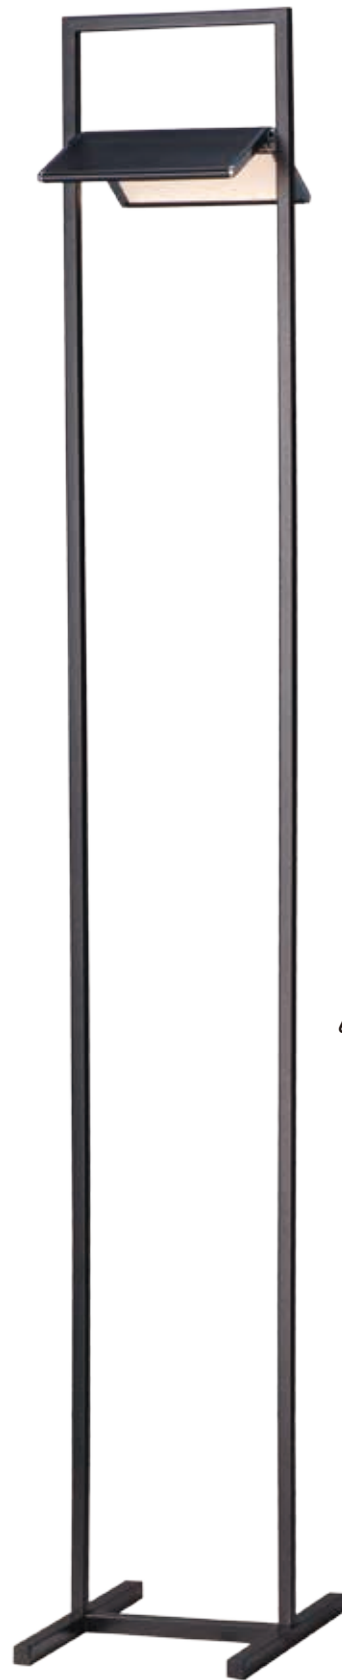

• Adjustable

E24337-BKPC
Pendant

B

E24339-BKPC
Floor Lamp

C

	ITEM #	FINISH	LAMPING	DIMENSION	CRI	LUMENS	Additional Information
B	E24337	BKPC	10W LED 3000K (Integrated)	10.25"L x 10.25"W x 10"H, 126"OAH	80	700	
C	E24339	BKPC	15W LED 3000K (Integrated)	13.75"L x 9.75"W x 66"H	80	1050	