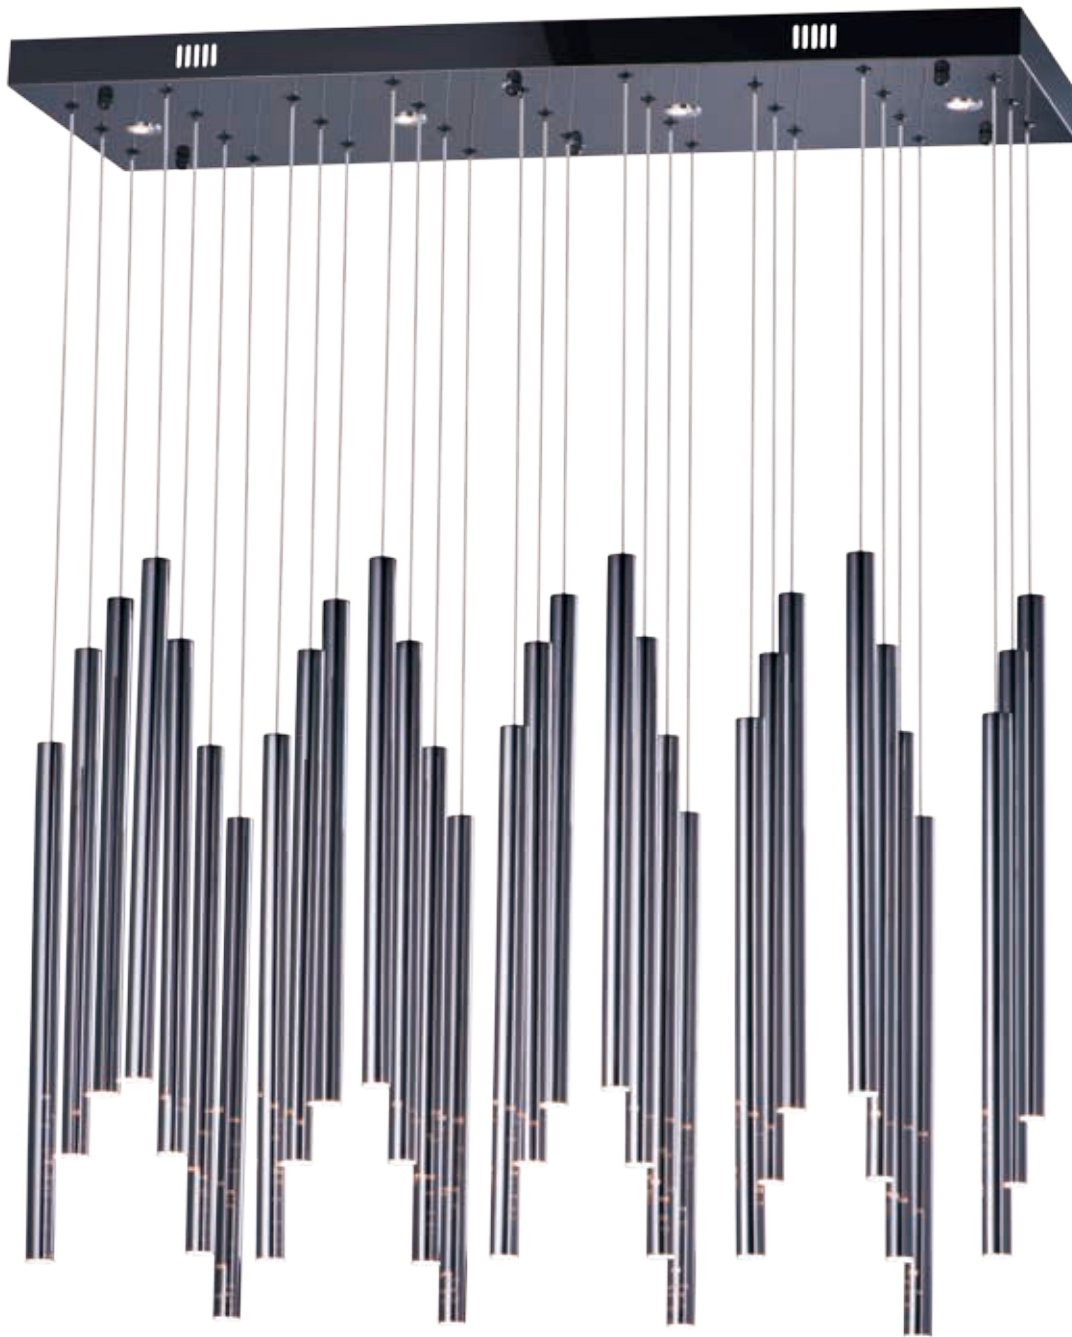

E10010-BC, -PC, -RG
Pendant

B