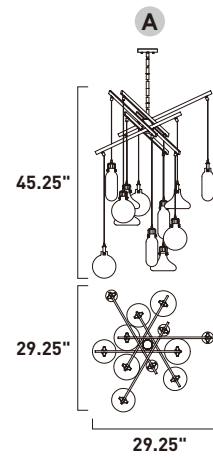

- Polished Chrome finish
- Heavy hand blown glass
- Clear G9 Xenon bulbs provided

E24312-18PC
Pendant

	ITEM #	FINISH	LAMPING	DIMENSION	LUMENS	Additional Information
A	E24312	18PC	12 x 40W G9, Xenon (Incl.)	29.25"L x 29.25"W x 45.25"H, 83"OAH	5880	  
Finish: Clear glass (18) Polished Chrome (PC)						