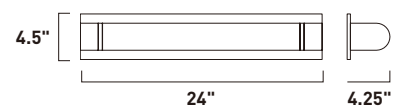

B

C

D

• Rotates 180° degrees

ITEM #	FINISH	LAMPING	DIMENSION	HCO	CRI	LUMENS		Additional Information	
						INIT.	DEL.		
A	E41460	SA, WT	8W LED 3000K (Integrated)	4.25"W x 15.25"H x 4.25"Ext.	13"	90	560	430	
B	E41465	SA, WT	20W LED 3000K (Integrated)	36"W x 4.5"H x 4.25"Ext.	2.25"	90	1400	750	
C	E41464	SA, WT	15W LED 3000K (Integrated)	30"W x 4.5"H x 4.25"Ext.	2.25"	90	1050	580	
D	E41463	SA, WT	10W LED 3000K (Integrated)	24"W x 4.5"H x 4.25"Ext.	2.25"	90	700	420	

Finish options: Satin Aluminum (SA) White (WT)