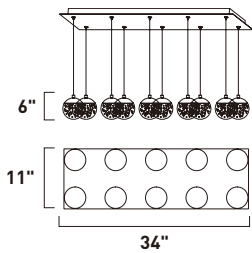

E24266-91PC
Pendant

ITEM #	FINISH	LAMPING	DIMENSION	LUMENS			Additional Information
				CRI	INIT.	DEL.	
A E24266	91PC	10 x 5W PCB LED 3000K (Integrated)	34"L x 11"W x 6"H, 128"OAH	80+	3500	4000	

Finish: Bubble glass (91) Polished Chrome (PC)