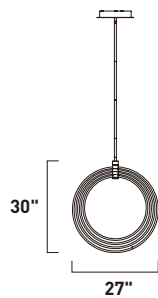

- Adjustable rings allows for multiply configurations