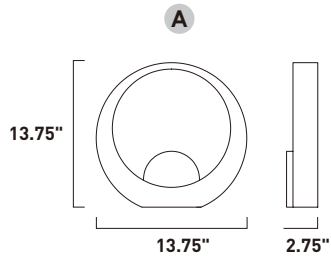

E41048-BZ, -WT
Interior/Exterior Wall Sconce