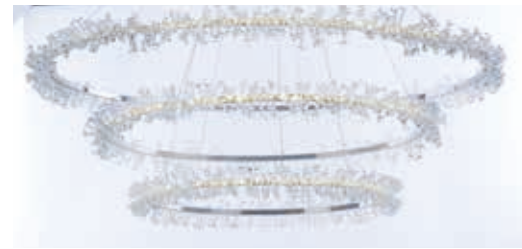

BRACELET

- Beveled Crystal strands fitted inside metal rings
- Metalwork finished in Polished Chrome
- 3500K Color Temperature, CRI 90
- Dimmable with Triac Dimmer

• Shown in Cascading configuration