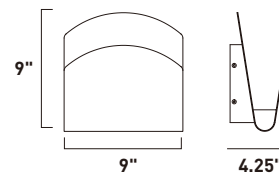

ALUMILUX

- Machined Aluminum
- 3000K Color Temperature
- CRI 90+

E41490-BZ, -WT
Wall Sconce

A

ITEM #	FINISH	LAMPING	DIMENSION	HCO	CRI	LUMENS	Additional Information
A E41490	BZ, WT	9W LED PCB 3000K (Integrated)	9"W x 9"H x 4.25"Ext.	5.5"	90+	1260	

Finish options: Bronze (BZ) White (WT)