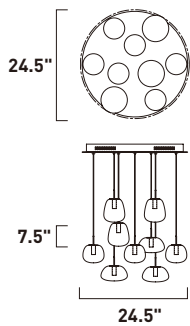

PUFFS

- Cloud-like forms of glass in Matte White finish
- Columns of LED inside glass provide soft, ambient light
- Available in three shapes
- 3000K Color Temperature
- CRI 80+
- Dimmable with Triac dimmers

E21127-11WT
Pendant

A

	ITEM #	FINISH	LAMPING	DIMENSION	CRI	LUMENS	Additional Information
A	E21127	11WT	43.2W PCB LED 3000K (Integrated)	24.5"L x 24.5"W x 7.5"H x 130"OAH	80+	3024	

Finish: Matte White glass (11) White (WT)