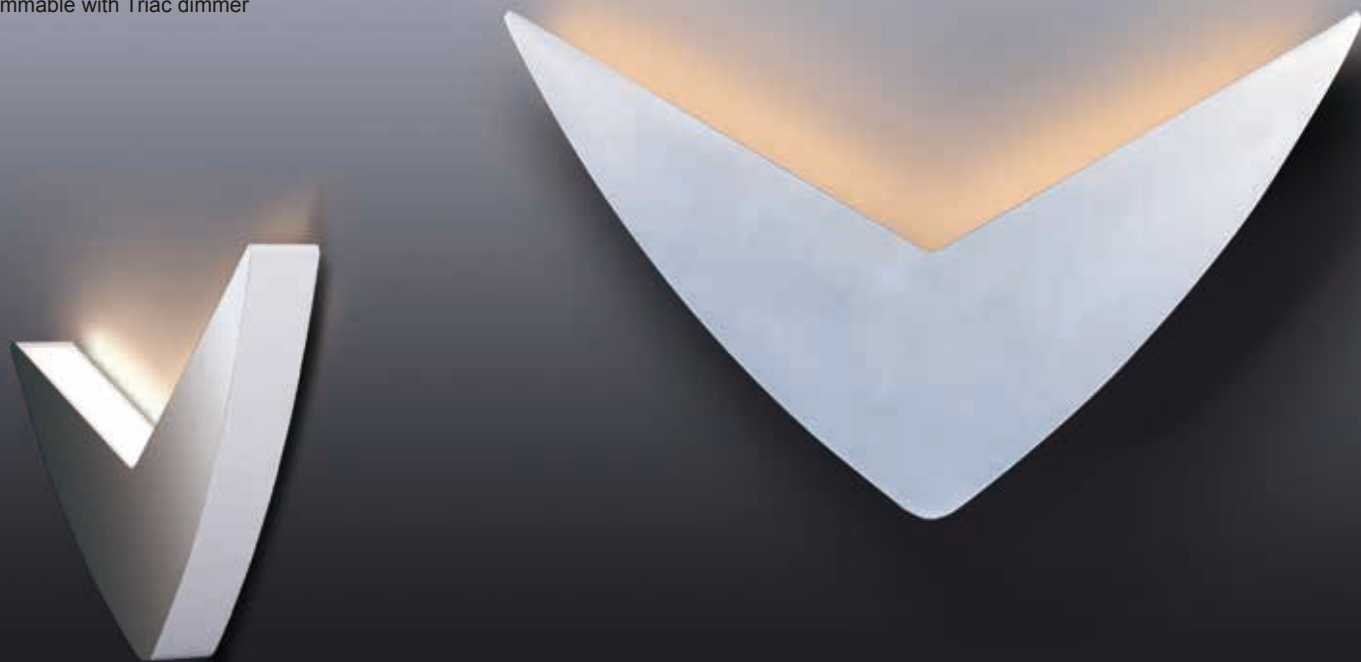

ALUMILUX

- Machined Aluminum
- 3000K Color Temperature
- CRI 90+
- Dimmable with Triac dimmer