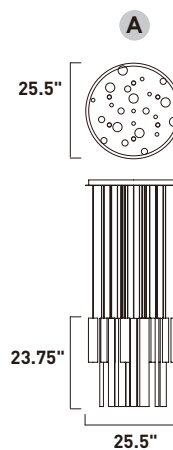

- Elongated metal tubes with replaceable integrated LED modules
- Variety of finishes from Rose Gold to Polished Chrome
- 3000K Color Temperature, CRI 90
- Most units Dimmable with Triac Dimmer

E10020-MPLT
Pendant