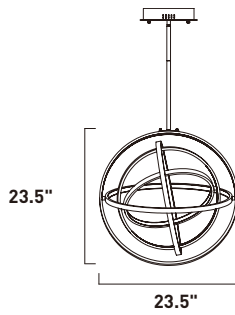

E24783-BK, -PC
Pendant/Flush Mount

C