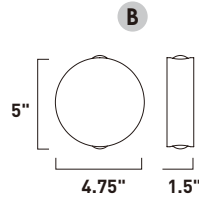

E41542-SA, -WT
2-Light Interior/Exterior Wall Sconce