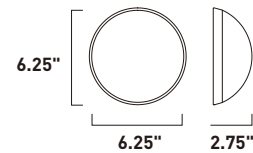

ITEM #	FINISH	LAMPING	DIMENSION	HCO	CRI	LUMENS	Additional Information
B	E41504	BZ, SA, WT	12W LED 3000K (Integrated)	7.75"W x 7.75"H x 2.25"Ext.	4"	90+	840	
C	E41502	BZ, SA, WT	8W LED 3000K (Integrated)	6.25"W x 6.25"H x 2.75"Ext.	3.25"	90+	560	

Finish options: Bronze (BZ) Satin Aluminum (SA) White (WT)