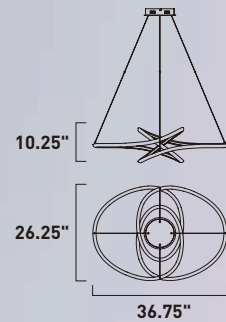

ITEM #	FINISH	LAMPING	DIMENSION	LUMENS CRI	LUMENS		Additional Information
					INIT.	DEL.	
A E30647	MW	66W PCB LED 3000K (Integrated)	36.75"L x 26.25"W x 10.25"H, 131.5"OAH	90+	4620	2970	

Finish: Matte White (MW)