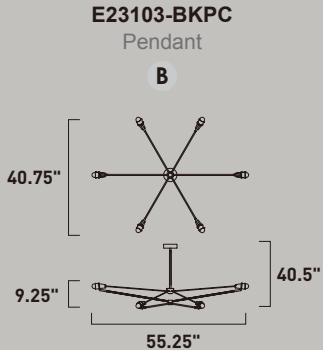

BOUNCE

- Carefully balanced wire suspension
- Two tone Black and Polished Chrome finish
- 3000K Color Temperature
- CRI 90+
- Dimmable with Triac dimmers

ITEM #	FINISH	LAMPING	DIMENSION	LUMENS			Additional Information	
				CRI	INIT.	DEL.		
A	E23100	BKPC	6 x 8W PCB LED 3000K (Integrated)	35.5"L x 28.5"W x 7.75"H, 39.75"OAH	90+	3360	3000	
B	E23103	BKPC	6 x 8W PCB LED 3000K (Integrated)	55.25"L x 40.75"W x 9.25"H, 40.5"OAH	90+	3360	3000	
C	E23105	BKPC	10 x 8W PCB LED 3000K (Integrated)	93"L x 40.75"W x 9.25"H, 38.75"OAH	90+	5600	5000	

Finish: Black/Polished Chrome (BKPC)