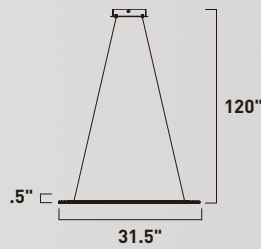

ITEM #	FINISH	LAMPING	DIMENSION	LUMENS			Additional Information
					CRI	INIT.	DEL.	
B	E22653	11MS	24W PCB LED 3000K (Integrated)	23.75"W x .5"H, 120"OAH	80+	1680	1280	
C	E22654	11MS	32W PCB LED 3000K (Integrated)	31.5"W x .5"H, 120"OAH	80+	2240	1810	

Finish: Matte White Acrylic (11) Matte Silver (MS)