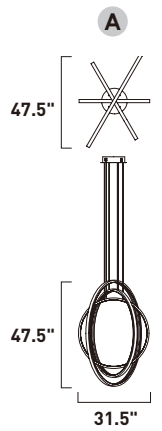

E21430-BGM
Pendant