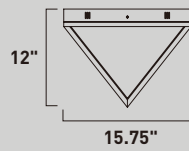

E20812-PC, -RG
Flush Mount

E