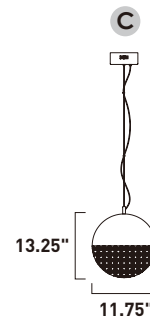

Finish: Crystal (20) Polished Chrome (PC)

E31226-20PC
Pendant

E31224-20PC
Pendant

	ITEM #	FINISH	LAMPING	DIMENSION	LUMENS			Additional Information
					CRI	INIT.	DEL.	
C	E31224	20PC	25.6W PCB LED 3000K (Integrated)	11.75"W x 13.25"H, 135.25"OAH	90	1792	1540	
D	E31226	20PC	21.8W PCB LED 3000K (Integrated)	18.5"W x 8.5"H, 130.25"OAH	90	1526	1215	