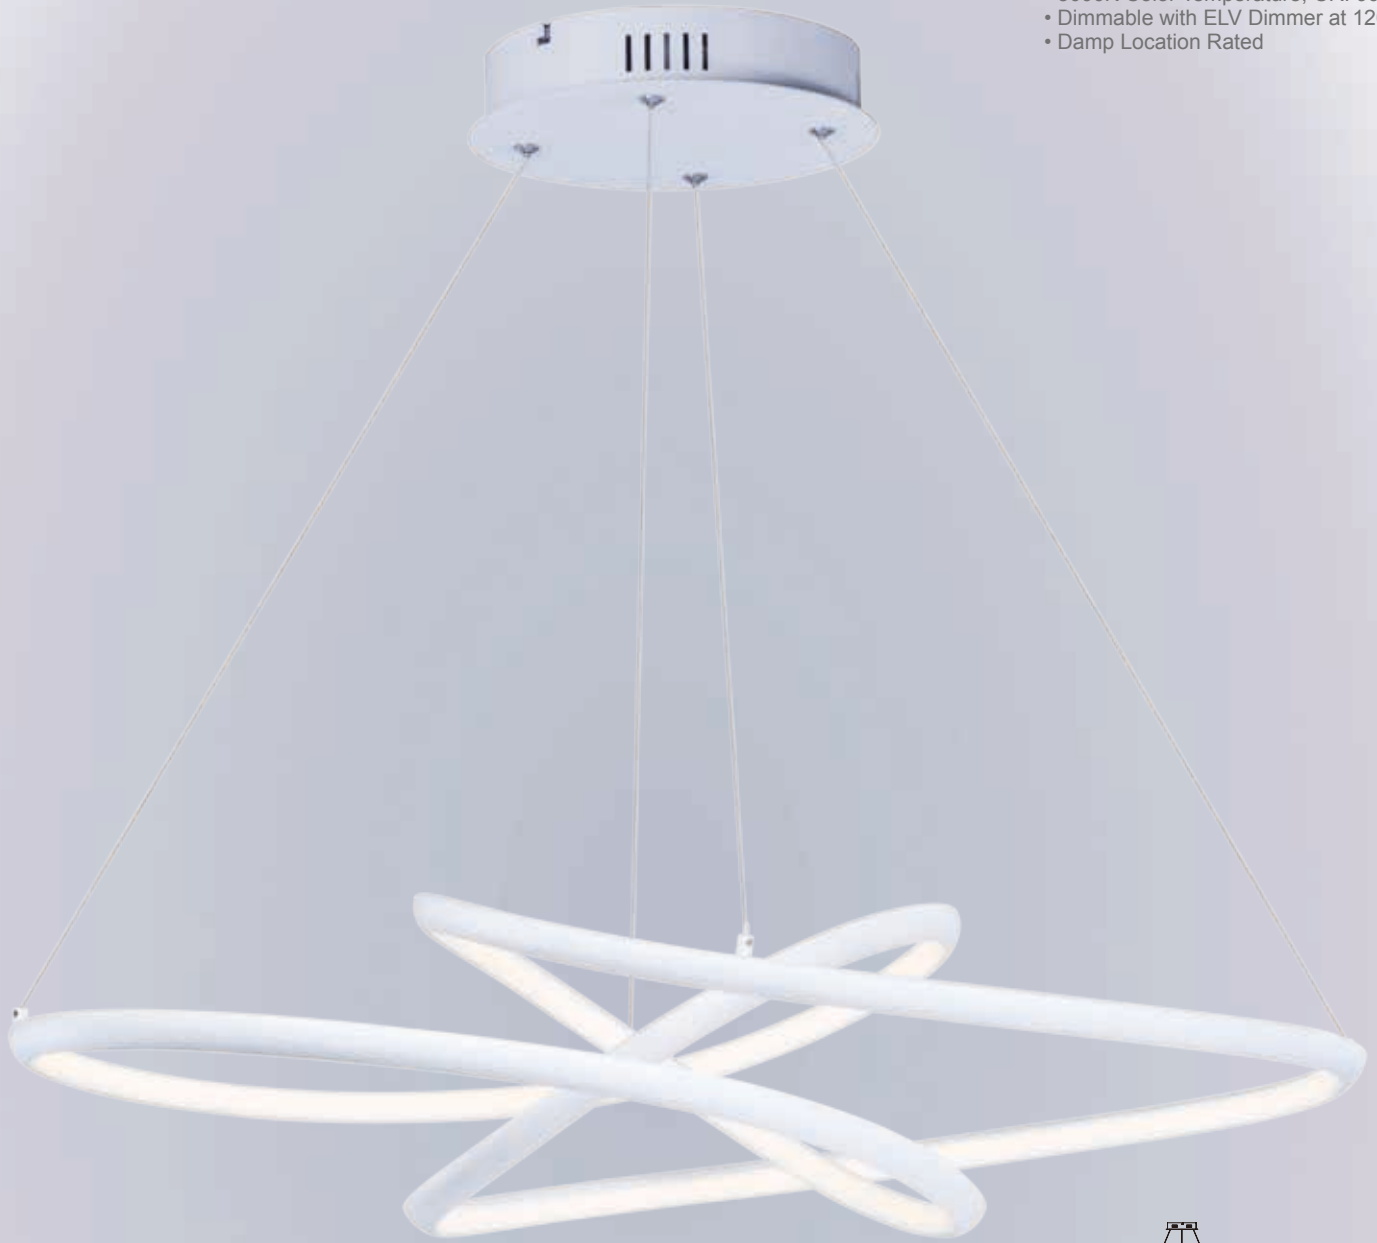

TWISTED

- 120-277V Input
- 3000K Color Temperature, CRI 90
- Dimmable with ELV Dimmer at 120V
- Damp Location Rated

E30647-MW
Pendant
A