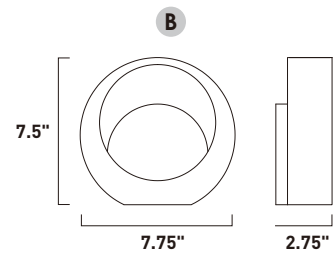

E41047-BZ, -WT
Interior/Exterior Wall Sconce