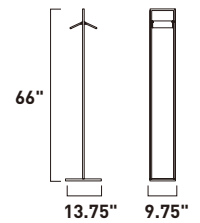

• Adjustable

E24337-BKPC
Pendant

B

E24339-BKPC
Floor Lamp

C

	ITEM #	FINISH	LAMPING	DIMENSION	CRI	LUMENS	Additional Information
B	E24337	BKPC	10W LED 3000K (Integrated)	10.25"L x 10.25"W x 10"H, 126"OAH	80	700	
C	E24339	BKPC	15W LED 3000K (Integrated)	13.75"L x 9.75"W x 66"H	80	1050	