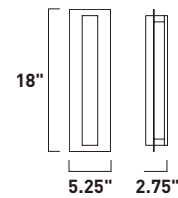

E41290-BKSA, -BZ
Interior/Exterior Wall Sconce

C