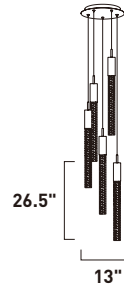

E22875-91PC
Pendant

	ITEM #	FINISH	LAMPING	DIMENSION	LUMENS		Additional Information
					CRI	INIT. DEL.	
A	E22877	91PC	7 x 8W COB LED 3000K (Integrated)	16"W x 26.5"H, 128"OAH	90+	3360 1750	
B	E22875	91PC	5 x 8W COB LED 3000K (Integrated)	13"W x 26.5"H, 128"OAH	90+	2400 1250	

Finish: Bubble (91) Polished Chrome (PC)