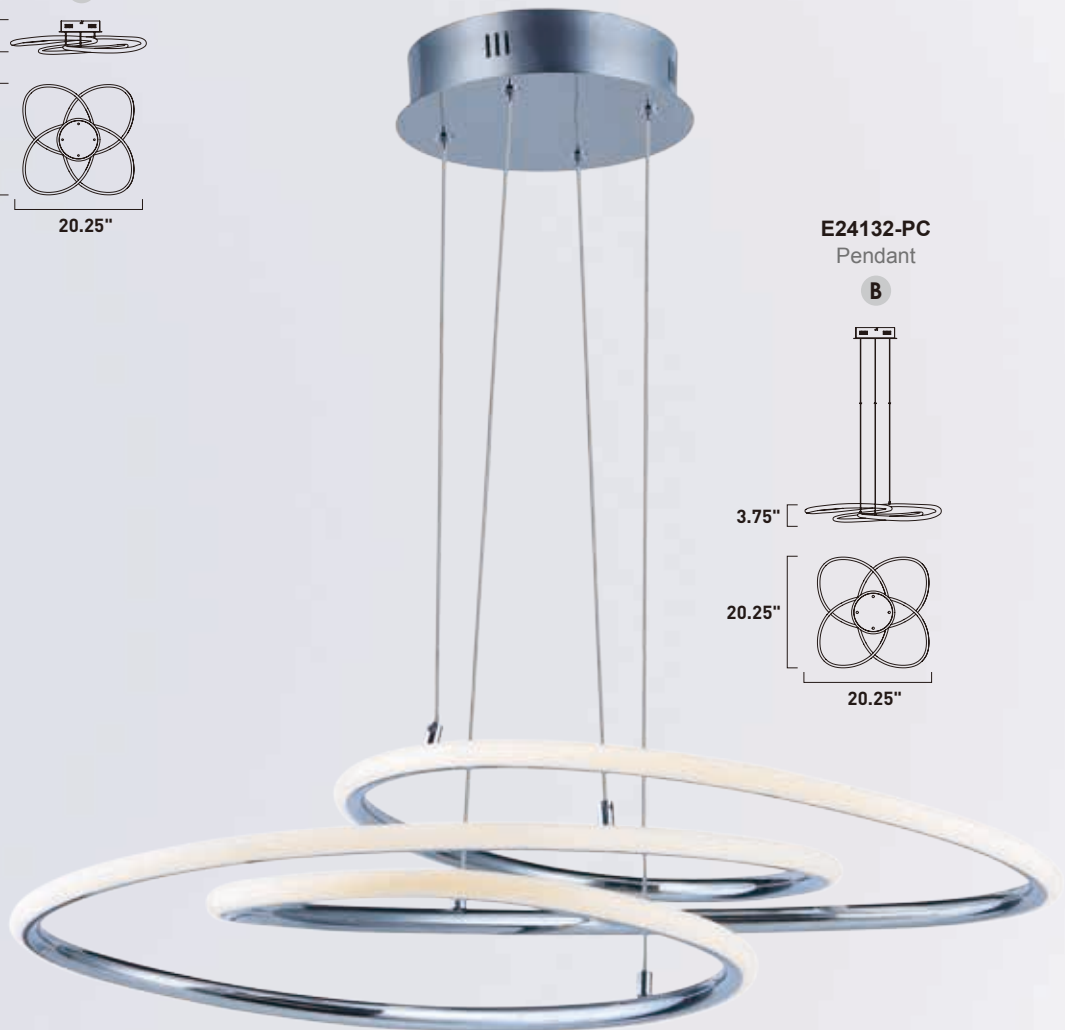

Finish: Polished Chrome (PC)

E24134-PC
Flush Mount

E24132-PC
Pendant

ITEM #	FINISH	LAMPING	DIMENSION	CRI	LUMENS		Additional Information	
					INIT.	DEL.		
B	E24132	PC	40W PCB LED 3000K (Integrated)	20.25"L x 20.25"W x 3.75"H, 129"OAH	90+	2800	2200	
C	E24134	PC	40W PCB LED 3000K (Integrated)	20.25"L x 20.25"W x 10"H	90+	2800	2105	