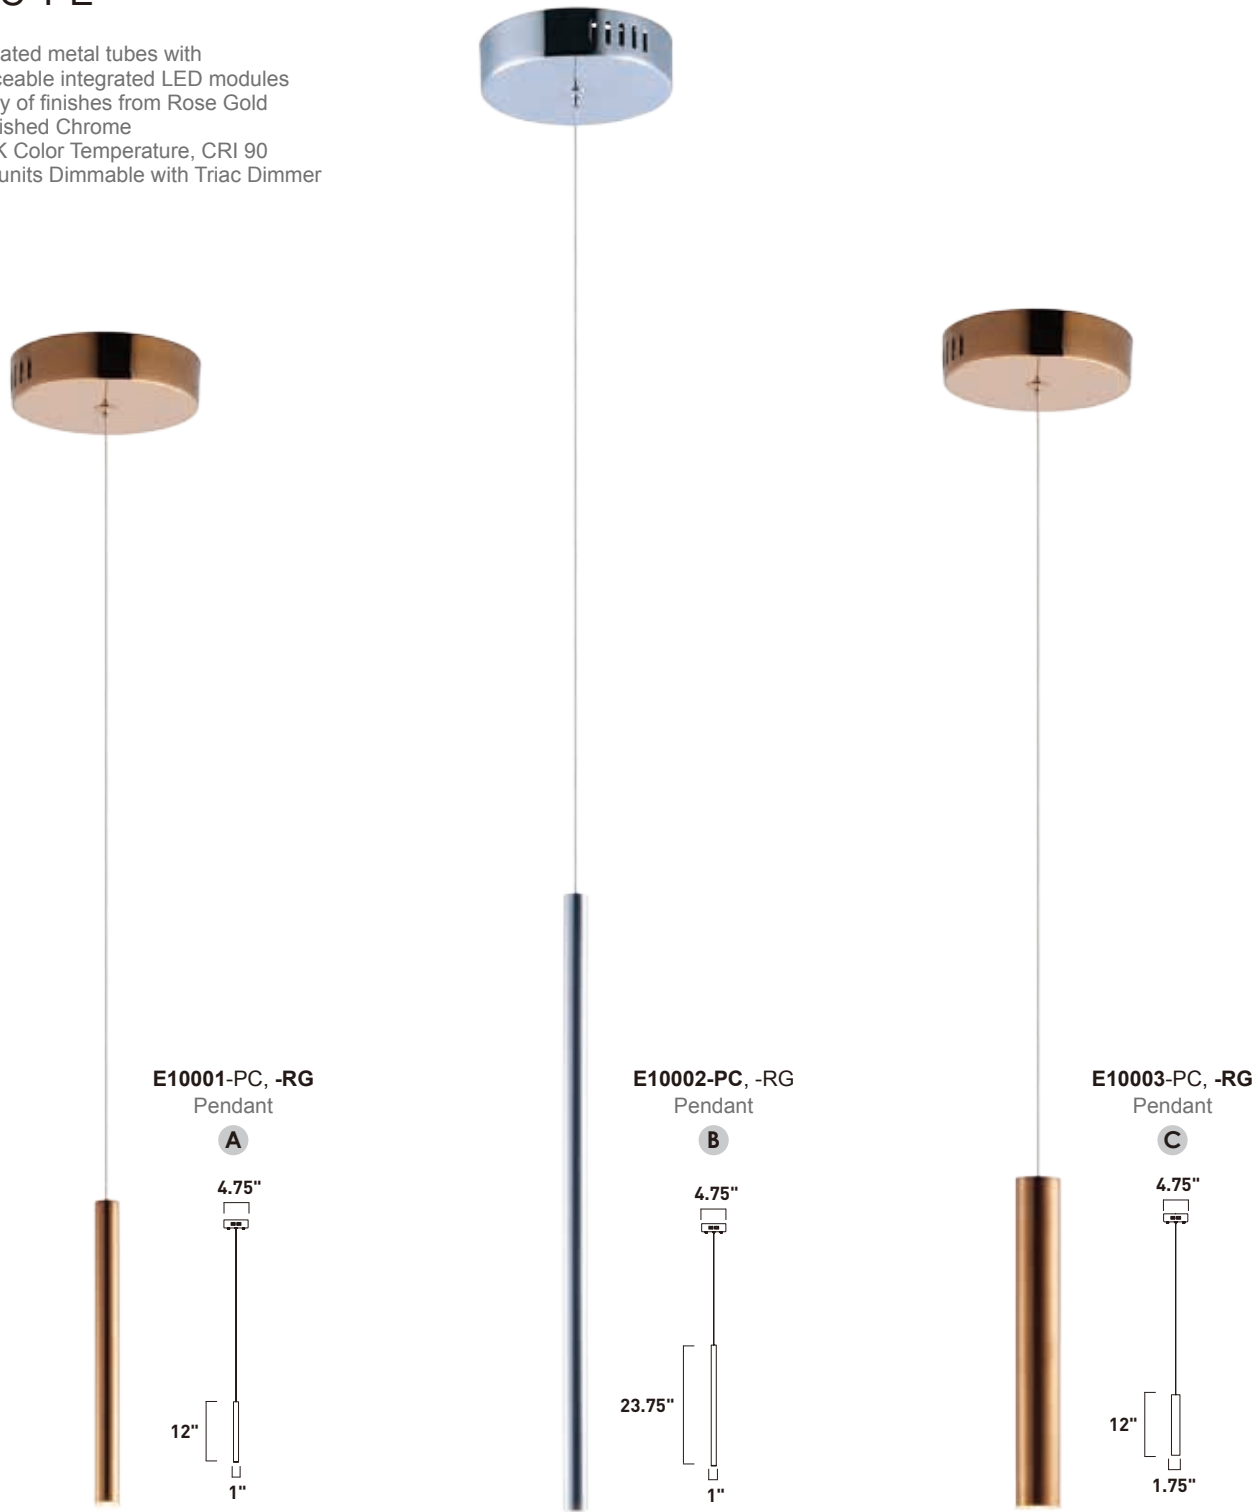

FLUTE

- Elongated metal tubes with replaceable integrated LED modules
- Variety of finishes from Rose Gold to Polished Chrome
- 3000K Color Temperature, CRI 90
- Most units Dimmable with Triac Dimmer

A

B

C

ITEM #	FINISH	LAMPING	DIMENSION	CRI	LUMENS	Additional Information	
A	E10001	PC, RG	1W COB LED 3000K (Integrated)	4.75"L x 1"W x 12"H, 130"OAH	90	70	
B	E10002	PC, RG	1W COB LED 3000K (Integrated)	4.75"L x 1"W x 23.75"H, 141.75"OAH	90	70	
C	E10003	PC, RG	4W COB LED 3000K (Integrated)	4.75"L x 1.75"W x 12"H, 130"OAH	90	280	

Finish options: Polished Chrome (PC) Rose Copper (RG)