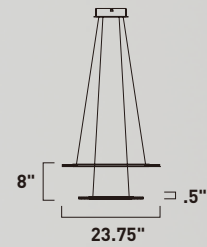

E22655-11MS
Pendant

E22656-11MS
Pendant

C