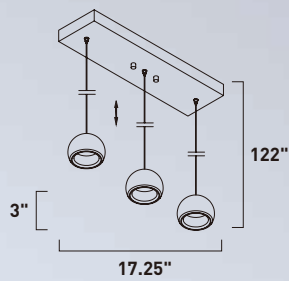

ITEM #	FINISH	LAMPING	DIMENSION	LUMENS		Additional Information	
				CRI INIT.	DEL.		
A E41484	WT	3 x 4W COB LED 3000K (Integrated))	17.25"L x 4.5"W x 3"H, 122"OAH	90	840	930	

Finish: White (WT)