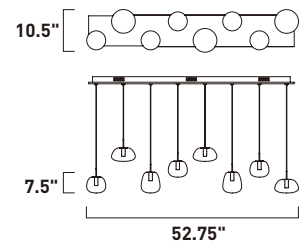

ITEM #	FINISH	LAMPING	DIMENSION	CRI	LUMENS	Additional Information
B E21125	11WT	38.4W PCB LED 3000K (Integrated)	52.75"L x 10.5"W x 7.5"H x 130"OAH	80+	2688	

Finish: Matte White glass (11) White (WT)