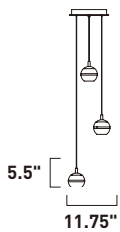

E24593-93PC
Pendant

B