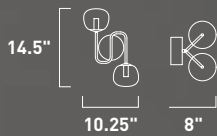

Finish: Matte White glass (11) White (WT)

PUFFS

- Matte White glass and Polished Chrome elements
- 3000K Color Temperature
- CRI 80
- Dimmable with Triac dimmers

E21123-11WT
Wall Mount

A

E21126-11WT
Pendant