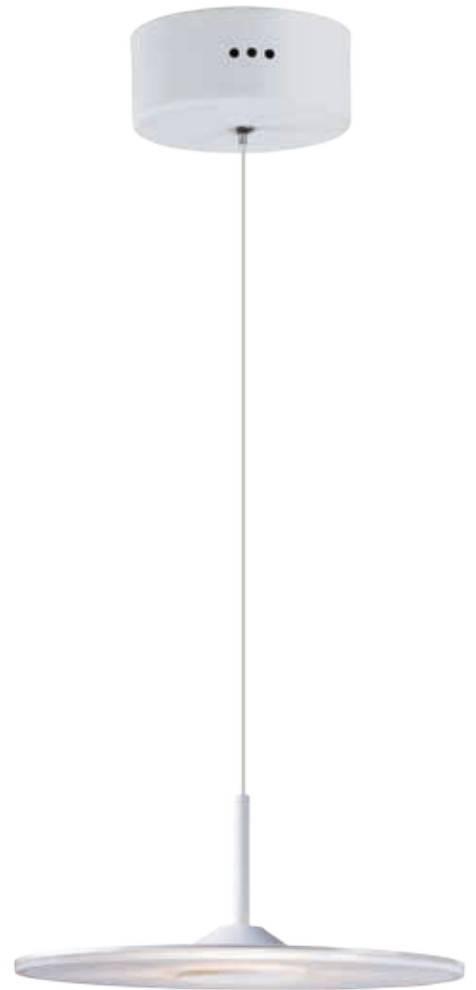

E24741-130MW
Pendant

C

ITEM #	FINISH	LAMPING	DIMENSION	HCO	CRI	LUMENS		Additional Information
						INIT.	DEL.	
B E24748	130MW	1 x 12W PCB LED 3000K (Integrated)	9.75"W x 43.25"H x 25"Ext.	15.25"	80	840	550	
C E24741	130MW	1 x 12W PCB LED 3000K (Integrated)	9.75"L x 9.75"W x 4.75"H, 126.75"OAH		80	840	550	

Finish: Etched Acrylic (130) Matte White (MW)