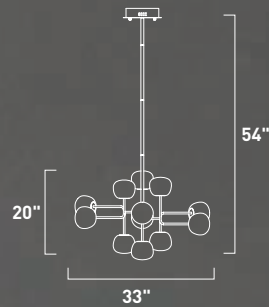

ITEM #	FINISH	LAMPING	DIMENSION	HCO	CRI	LUMENS	Additional Information
A	E21123	11WT	9.6W LED 3000K (Integrated)	10.25"W x 14.5"H x 8"Ext	7.25"	80	672	
B	E21126	11WT	57.6W LED 3000K (Integrated)	33"W x 20"H x 54"OAH		80	4032	

Finish: Matte White glass (11) White (WT)