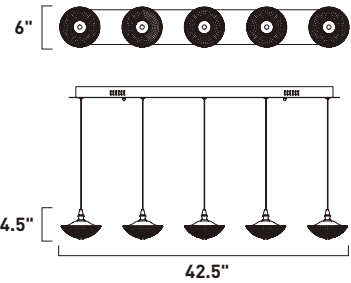

ITEM #	FINISH	LAMPING	DIMENSION	CRI	LUMENS	Additional Information
C	E23155	126BRZGLD	5 x 4W PCB LED 3000K (Integrated)	42.5"L x 6"W x 4.5"H, 126"OAH	80	1400	

Finish: Prismatic Clear glass (126) Bronze/Gold (BRZGLD)