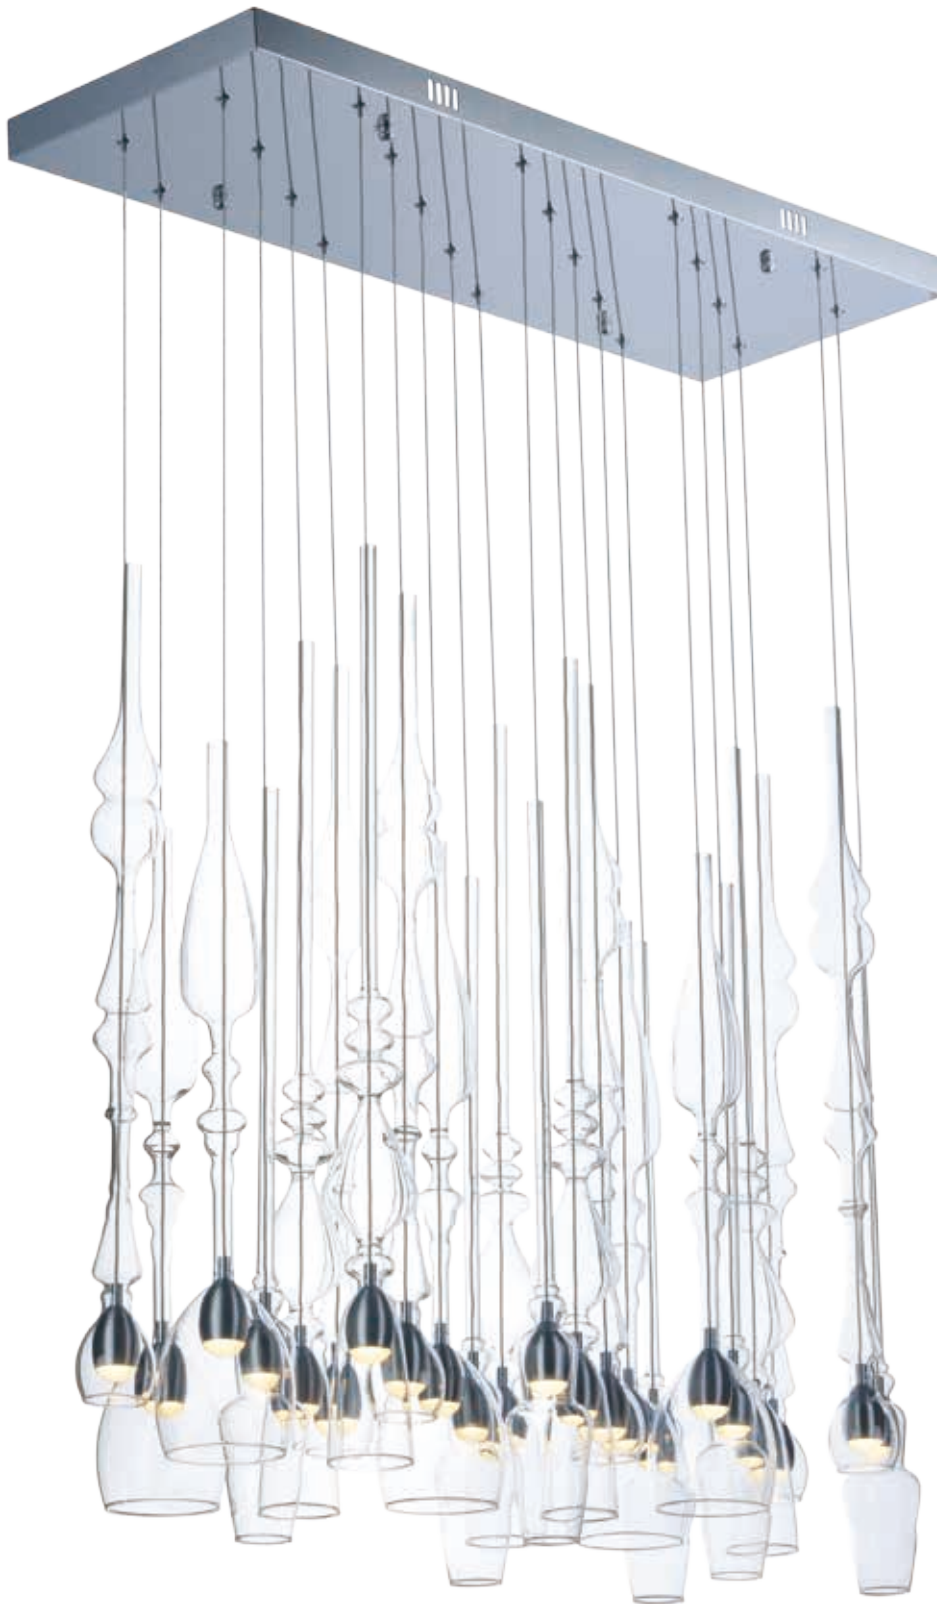

ANASTASIA

- Clear blown glass fonts of various sizes and shapes
- Replaceable Integrated LED modules
- Metalwork finished in Polished Chrome
- 3000K Color Temperature, CRI 90+
- Dimmable with Triac Dimmer

E20748-18PC
Pendant