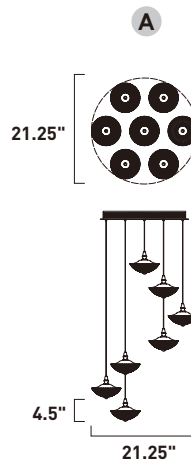

E23157-126BRZGLD
Pendant