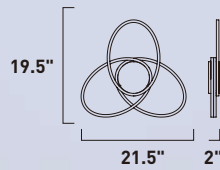

E21422-MW
Wall/Flush Mount

D