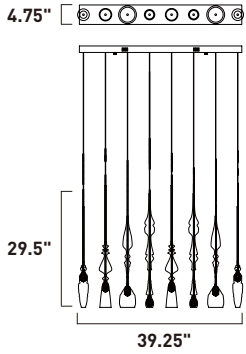

ITEM #	FINISH	LAMPING	DIMENSION	CRI	LUMENS	Additional Information
A	E20746	18PC	8 x 3W LED 3000K (Integrated)	39.25"L x 4.75"W x 29.5"H, 149"OAH	90+	1680	

Finish: Clear glass (18) Polished Chrome (PC)