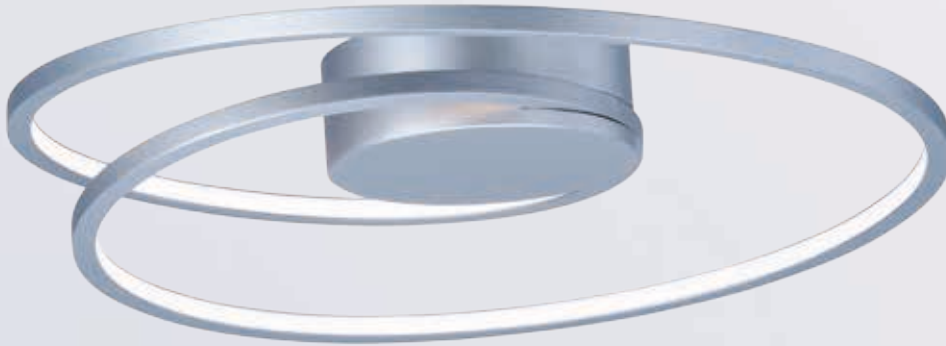

CYCLE

- Metalwork finished in Matte Silver
- 3000K Color Temperature
- CRI 80+
- Dimmable with Triac dimmers

E21320-MS
Flush Mount

B