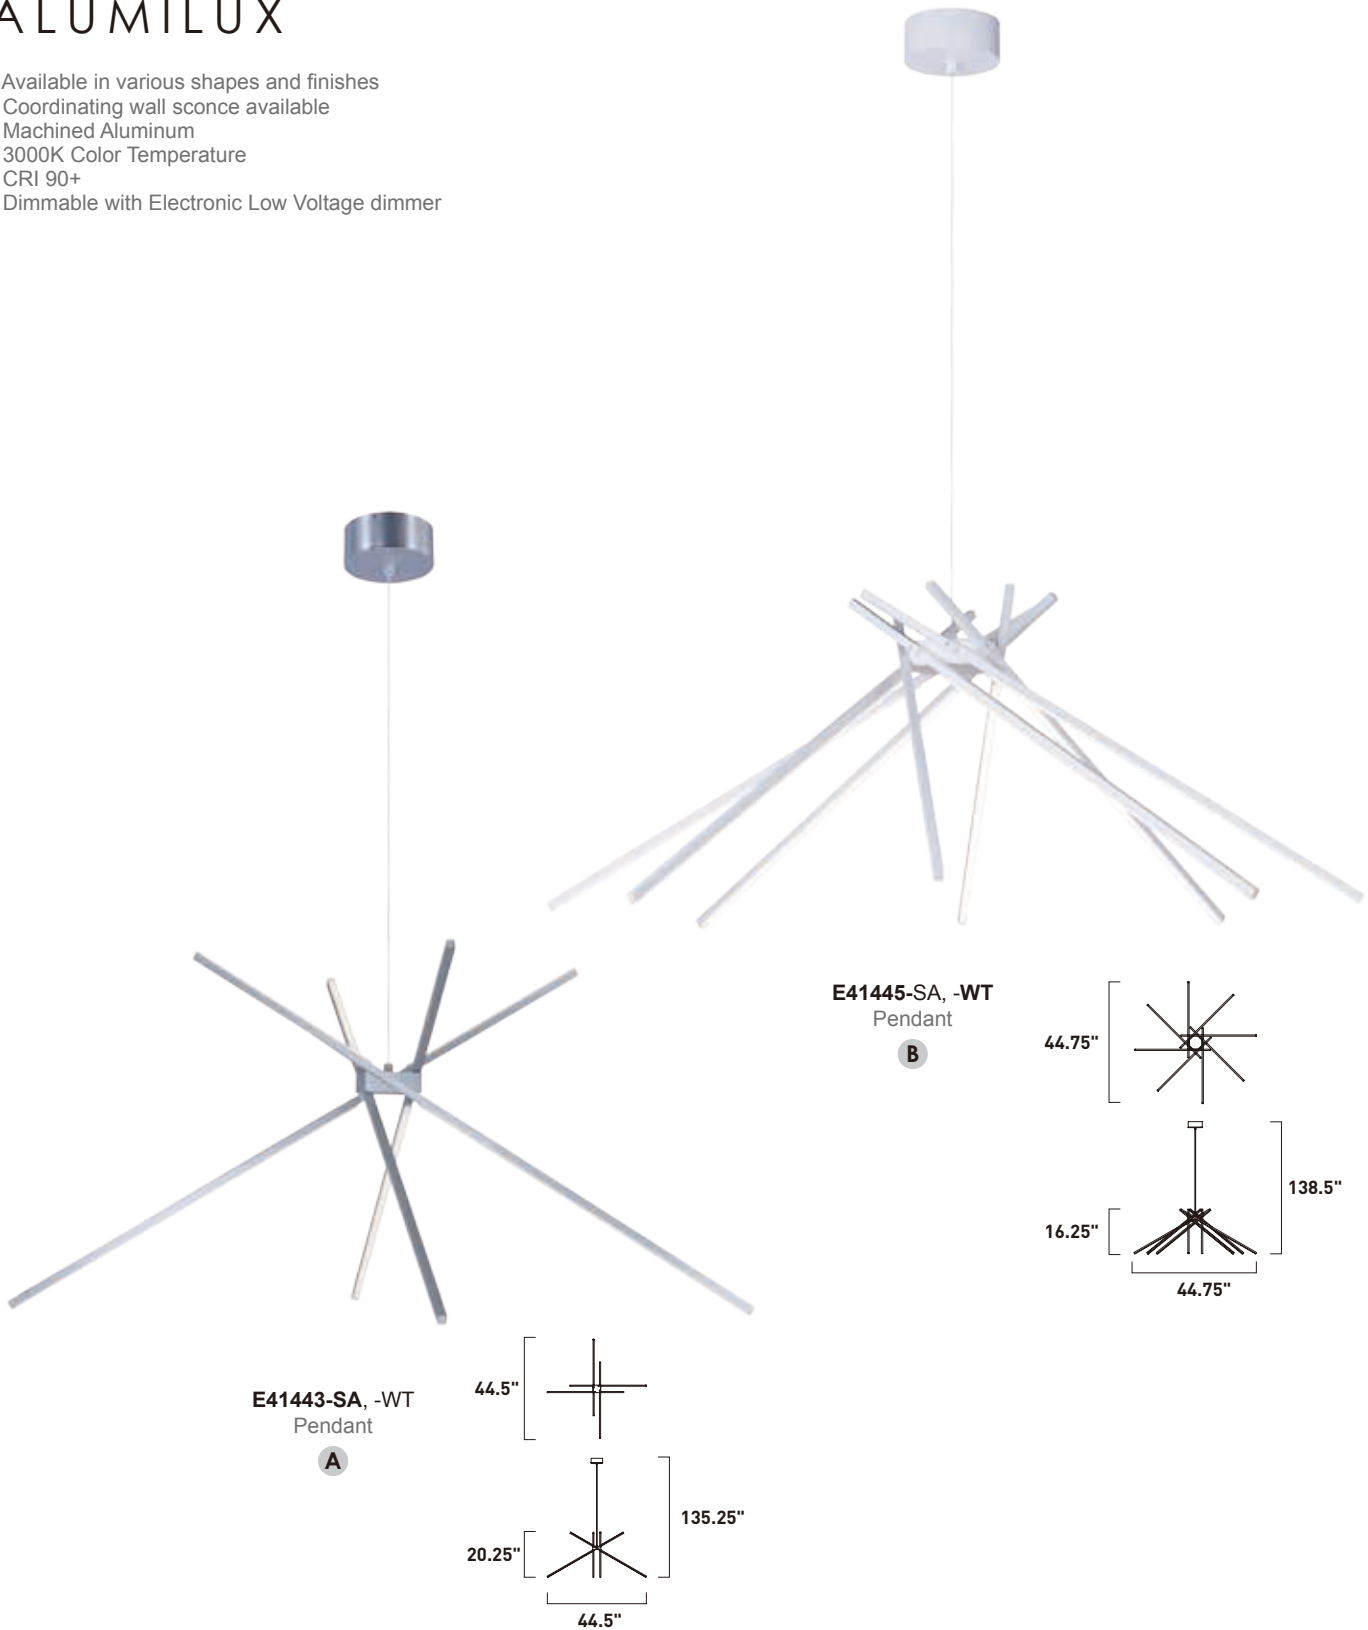

ALUMILUX

- Available in various shapes and finishes
- Coordinating wall sconce available
- Machined Aluminum
- 3000K Color Temperature
- CRI 90+
- Dimmable with Electronic Low Voltage dimmer

	ITEM #	FINISH	LAMPING	DIMENSION	LUMENS		Additional Information
					CRI	INIT. DEL.	
A	E41443	SA, WT	23W LED 3000K (Integrated)	44.5"L x 44.5"W x 20.25"H, 135.25"OAH	90+	1610 1507	
B	E41445	SA, WT	27W LED 3000K (Integrated)	44.75"L x 44.75"W x 16.25"H, 138.5"OAH	90+	1890 1770	

Finish options: Satin Aluminum (SA) White (WT)