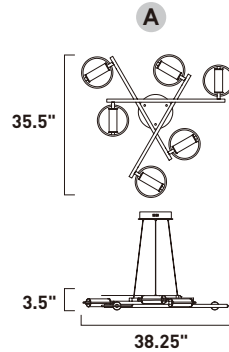

E23278-93BKSFTG
Pendant