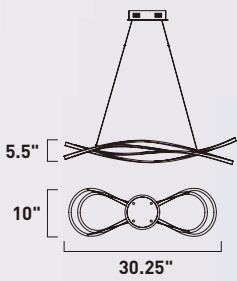

E24136-PC
Pendant

	ITEM #	FINISH	LAMPING	DIMENSION	CRI	LUMENS		Additional Information
						INIT.	DEL.	
A	E24136	PC	48W PCB LED 3000K (Integrated)	30.25"L x 10"W x 5.5"H, 127"OAH	90+	3360	2140	

Finish: Polished Chrome (PC)