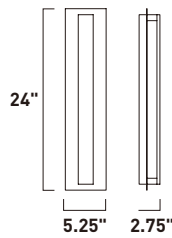

E41292-BKSA, -BZ
Interior/Exterior Wall Sconce

B