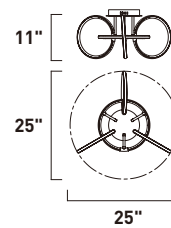

E24721-BKPC
Semi-Flush Mount

E24723-BKPC
Semi-Flush Mount

D