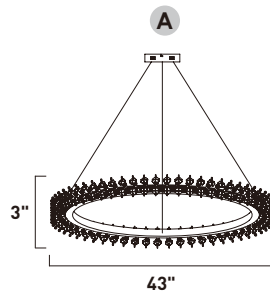

E21213-20PC
Pendant