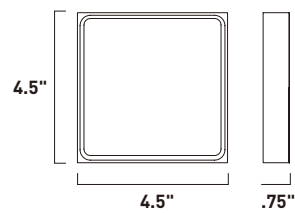

E41329-SA, -WT
Interior/Exterior Wall Sconce

B