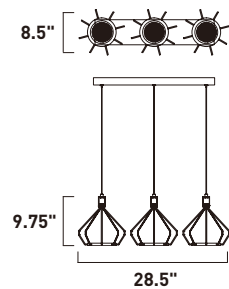

Finish: Polished Chrome (PC)

E30631-PC
Pendant

C

E30622-PC
Pendant

D

	ITEM #	FINISH	LAMPING	DIMENSION	CRI	LUMENS	Additional Information
C	E30631	PC	1 x 13W PCB LED 3000K (Integrated)	15.5"W x 16"H, 128"OAH	80	910	
D	E30622	PC	3 x 6.5W PCB LED 3000K (Integrated)	28.5"L x 8.5"W x 9.75"H, 128"OAH	80	1370	