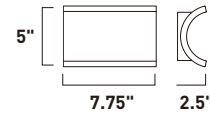

ITEM #	FINISH	LAMPING	DIMENSION	HCO	CRI	LUMENS	Additional Information
B	E41485	BZ, SA, WT	1 x 8W LED 3000K (Integrated)	7.75"W x 5.75"H x 4"Ext.	5"	90+	560	
C	E41486	BZ, SA, WT	2 x 8W LED 3000K (Integrated)	7.75"W x 5"H x 2.5"Ext.	4.75"	90+	1120	

Finish options: Bronze (BZ) Satin Aluminum (SA) White (WT)