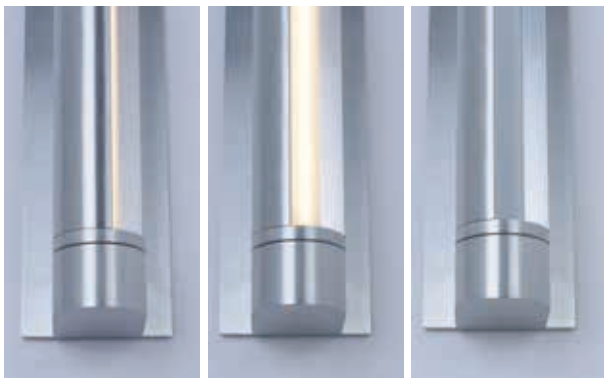

D

• Rotates 180° degrees