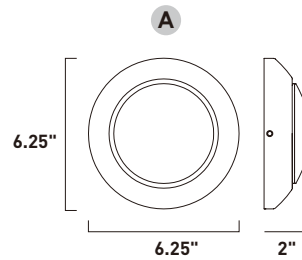

E41375-SA, -BZ
Interior/Exterior Wall Sconce