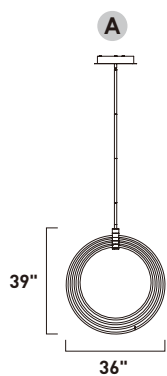

E24049-BP, -BZ
Pendant

ITEM #	FINISH	LAMPING	DIMENSION	LUMENS		Additional Information
				CRI INIT.	DEL.	
A E24049	BP, BZ	100W PCB LED 3000K (Inte.)	36"W x 39"H x 85.25"OAH	80+	10000	7000

Finish options: Brushed Platinum (BP) Bronze (BZ)