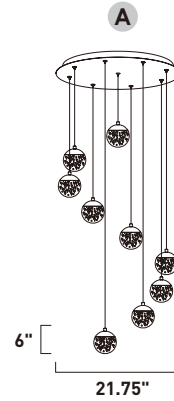

E24269-91PC
Pendant