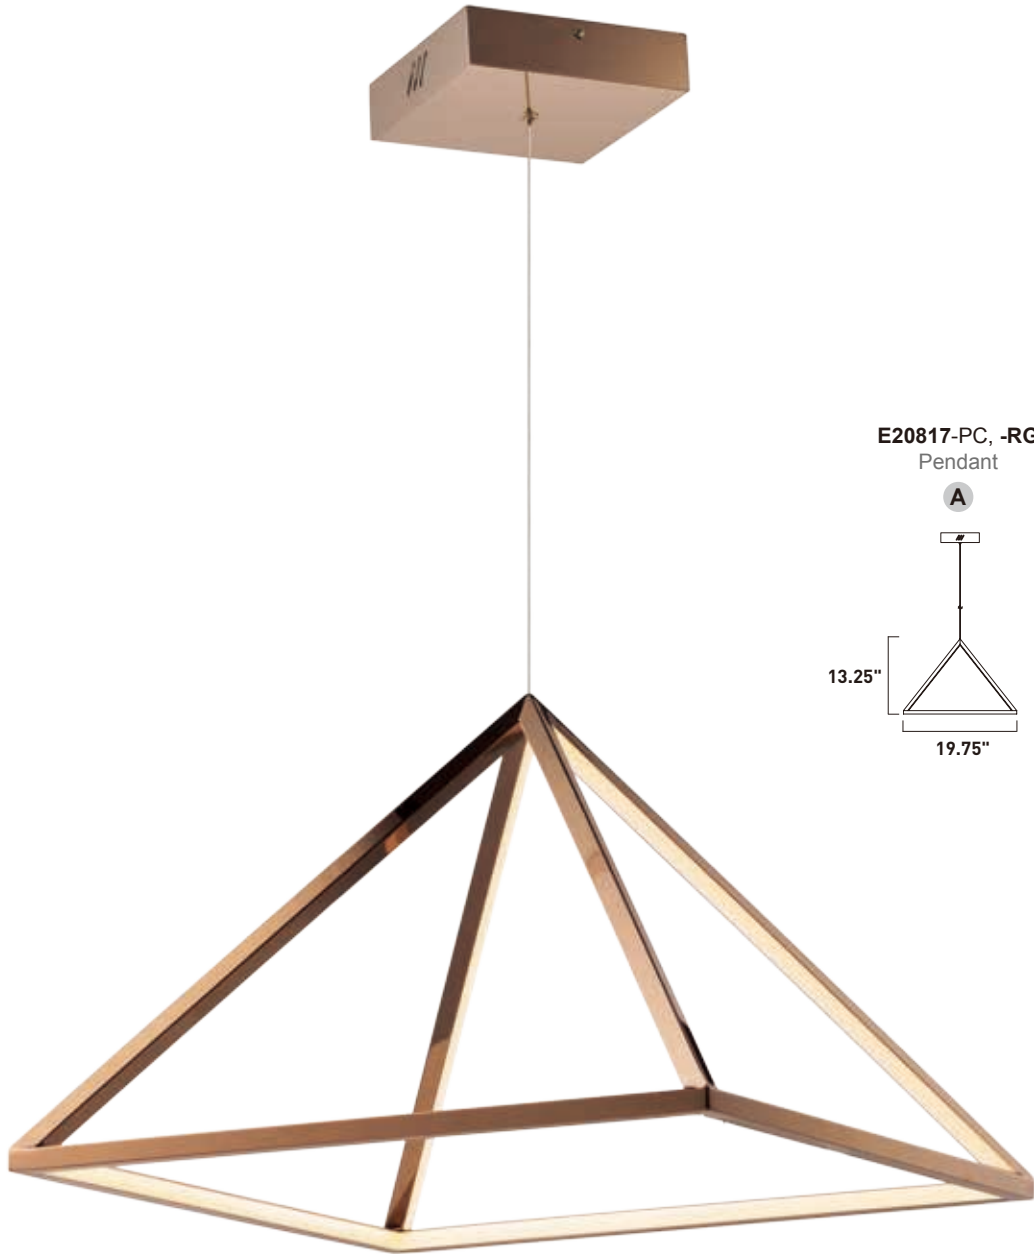

PYRAMID

- Inset integrated LEDs in triangular shaped structure
- Metalwork in your choice of Rose Gold or Polished Chrome
- 3000K Color Temperature, CRI 90+
- Dimmable with Triac Dimmer

	ITEM #	FINISH	LAMPING	DIMENSION	CRI	LUMENS	Additional Information
A	E20817	PC, RG	35W PCB LED 3000K (Integrated)	19.75"W x 13.25"H, 130"OAH	90+	2450	

Finish options: Polished Chrome (PC) Rose Gold (RG)