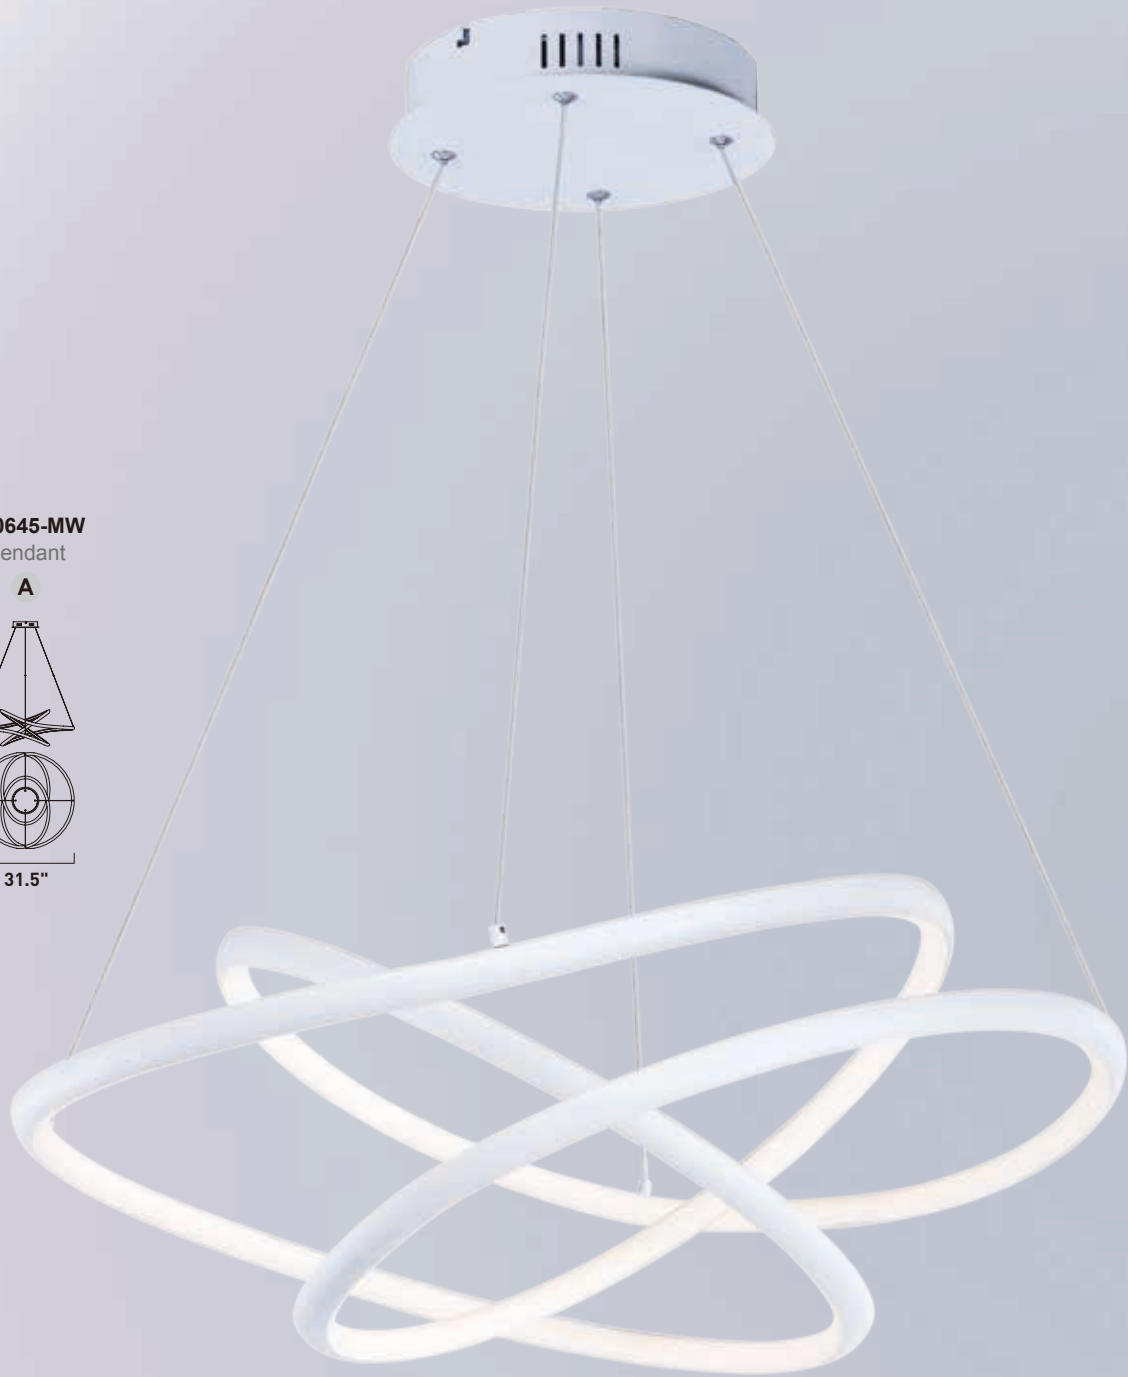

TWISTED

- 120-277V Input
- 3000K Color Temperature, CRI 90
- Dimmable with ELV Dimmer at 120V
- Damp Location Rated

A

ITEM #	FINISH	LAMPING	DIMENSION	LUMENS		Additional Information
				CRI	INIT. DEL.	
A E30645	MW	83W PCB LED 3000K (Integrated)	31.5"L x 31.5"W x 11.75"H, 133"OAH	90+	5775 | 3713	

Finish: Matte White (MW)