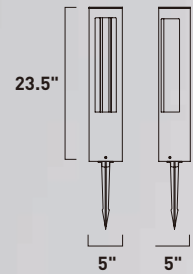

A

E41370-BZ, -GY
Pathway Light

B

• Includes ground spike anchor bolts

	ITEM #	FINISH	LAMPING	DIMENSION	LUMENS		Additional Information
					CRI	INIT. DEL.	
A	E41383	BZ, WT	8.4W LED 3000K (Integrated)	6"L x 2"W x 23.75"H	90+	588 400	
B	E41370	BZ, GY	12W LED 3000K (Integrated)	5"L x 5"W x 23.5"H	90+	840 450	

Finish options: Bronze (BZ) Matte Grey (GY) White (WT)