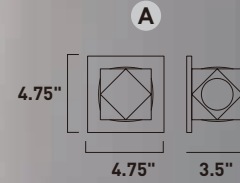

E41534-BZ
4-Light Interior/Exterior Wall Sconce