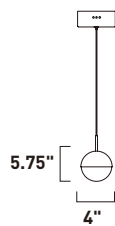

B

E20323-83PC
Pendant

C