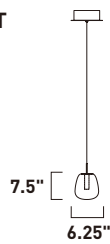

E21120-11WT
Pendant

C