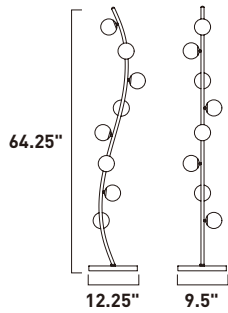

A

ITEM #	FINISH	LAMPING	DIMENSION	LUMENS		Additional Information
				CRI	INIT. DEL.	
A E24769	11MG	8 x 3W COB LED 3000K (Integrated)	12.25"L x 9.5"W x 64.25"H	80	1400 1380	

Finish: Matte White glass (11) Metallic Gold (MG)