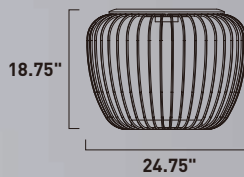

Finish: White (WT)

CAGE

- 3000K Color Temperature, CRI 80
- Dimmable with CL Triac Dimmer
- Wood-topped, plug-in stools that are damp location

E20578-WTNW
Stool or Table

A

E20576-WTNW
Cocktail Table

B

	ITEM #	FINISH	LAMPING	DIMENSION	LUMENS			Additional Information
					CRI	INIT.	DEL.	
A	E20578	WTNW	7W PCB LED 3000K (Integrated)	24.75"W x 18.75"H	80+	576	382	
B	E20576	WTNW	7W PCB LED 3000K (Integrated)	20.5"W x 40"H	80+	576	470	