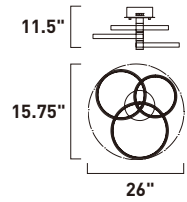

Finish: Black/Gold (BKGLD)

E24320-BKGLD
Wall Mount

B

E24323-BKGLD
Semi-Flush Mount

C

E24324-BKGLD
Semi-Flush Mount

D

	ITEM #	FINISH	LAMPING	DIMENSION	LUMENS			Additional Information
					HCO	CRI	INIT. DEL.	
B	E24320	BKGLD	11W PCB LED 3000K (Integrated)	30"W x 30"H x 2"Ext.	6"	80+	770 220	
C	E24323	BKGLD	40W PCB LED 3000K (Integrated)	26"L x 15.75"W x 11.5"H		80+	2800 800	
D	E24324	BKGLD	64W PCB LED 3000K (Integrated)	29.5"L x 33.5"W x 14"H		80+	4480 1280	