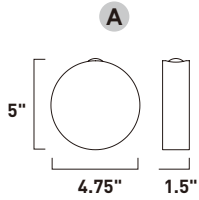

E41540-SA, -WT
1-Light Interior/Exterior Wall Sconce