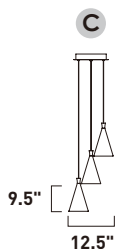

E24623-WTMG
Pendant

ITEM #	FINISH	LAMPING	DIMENSION	LUMENS			Additional Information
				CRI	INIT.	DEL.	
C E24623	WTMG	3 x 7.2W PCB LED 3000K (Integrated)	12.5"L x 12.5"W x 9.5"H, 131.5"OAH	80	1512	1110	

Finish: White/Metallic Gold (WTMG)