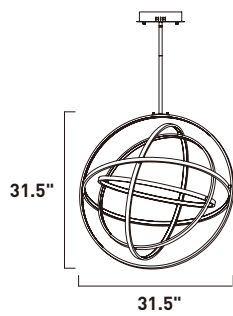

31.5"

31.5"

	ITEM #	FINISH	LAMPING	DIMENSION	CRI	LUMENS	Additional Information
A	E24785	BK, PC	78W PCB LED 3000K (Integrated)	31.5"W x 31.5"H, 76"OAH	80+	5500	

Finish options: Black (BK) Polished Chrome (PC)