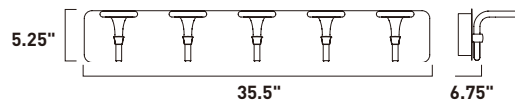

ITEM #	FINISH	LAMPING	DIMENSION	HCO	CRI	LUMENS	Additional Information
A	E24141	PC	1 x 5.5W PCB LED 3000K (Integrated)	6.25"W x 5.25"H x 6.75"Ext.	2.75"	80	385	
B	E24143	PC	3 x 5.5W PCB LED 3000K (Integrated)	21.25"W x 5.25"H x 6.75"Ext.	2.75"	80	1155	
C	E24144	PC	4 x 5.5W PCB LED 3000K (Integrated)	28.25"W x 5.25"H x 6.75"Ext.	2.75"	80	1540	
D	E24145	PC	5 x 5.5W PCB LED 3000K (Integrated)	35.5"W x 5.25"H x 6.75"Ext.	2.75"	80	1925	

Finish: Polished Chrome (PC)