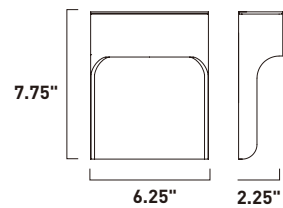

E41330-BZ, -SA
Interior/Exterior Wall Sconce

B

ITEM #	FINISH	LAMPING	DIMENSION	LUMENS			Additional Information	
				HCO	CRI	INIT. DEL.		
B E41330	BZ, SA	8W PCB LED 3000K (Integrated)	6.25"W x 7.75"H x 2.25"Ext.	4.75"	90+	560	337	

Finish options: Bronze (BZ) Satin Aluminum (SA)