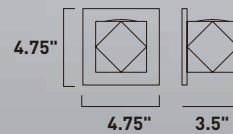

Finish: Bronze (BZ)

E41532-BZ
2-Light Interior/Exterior Wall Sconce

B

E41530-BZ
1-Light Interior/Exterior Wall Sconce

C

	ITEM #	FINISH	LAMPING	DIMENSION	HCO	CRI	LUMENS	Additional Information
B	E41532	BZ	2 x 3W LED 3000K (Integrated)	4.75"W x 4.75"H x 3.5"Ext.	2.5"	90+	420	  
C	E41530	BZ	1 x 3W LED 3000K (Integrated)	4.75"W x 4.75"H x 3.5"Ext.	2.5"	80	210	  