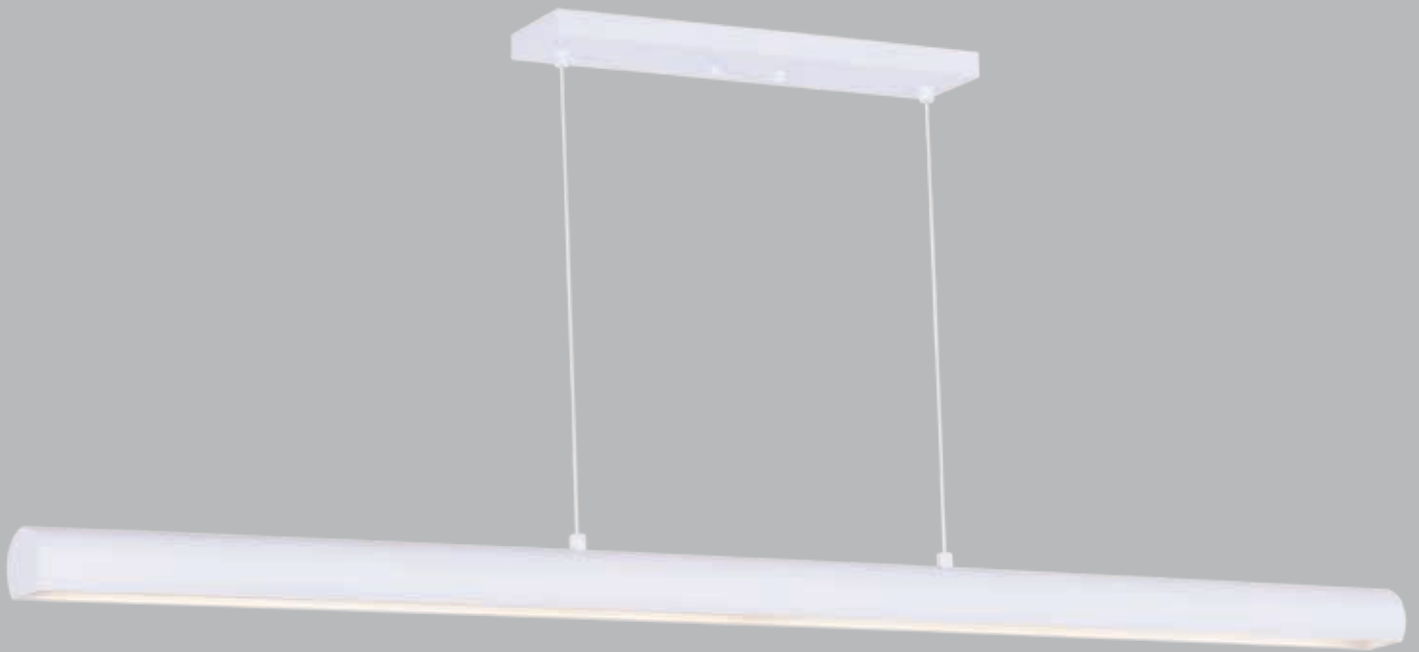

E41468-SA, -WT
Pendant
B