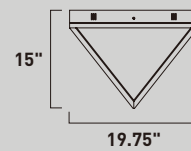

Finish options: Polished Chrome (PC) Rose Gold (RG)

E20811-PC, -RG
Flush Mount

C

E20812-PC, -RG
Flush Mount

E

E20810-PC, -RG
Flush Mount

D

	ITEM #	FINISH	LAMPING	DIMENSION	CRI	LUMENS	Additional Information
C	E20811	PC, RG	28W PCB LED 3000K (Integrated)	15.75"W x 12"H	90+	1960	LED
D	E20810	PC, RG	20W PCB LED 3000K (Integrated)	11.75"W x 9.25"H	90+	1400	LED
E	E20812	PC, RG	35W PCB LED 3000K (Integrated)	19.75"W x 15"H	90+	2450	LED