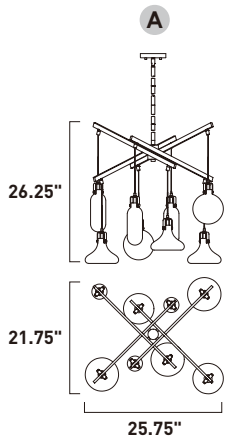

E24308-18PC
Pendant