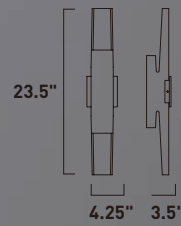

E41526-BZ, WT
Interior/Exterior Wall Sconce

	ITEM #	FINISH	LAMPING	DIMENSION	HCO	CRI	LUMENS	Additional Information
A	E41524	BZ, WT	2 x 4W COB LED 3000K (Integrated)	4.25"W x 13.75"H x 3.5"Ext.	11.75"	90+	560	
B	E41526	BZ, WT	2 x 4W COB LED 3000K (Integrated)	4.25"W x 23.5"H x 3.5"Ext.	11.75"	90+	560	

Finish options: Bronze (BZ) White (WT)