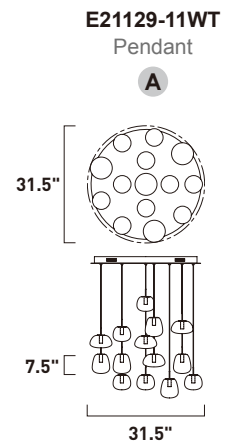

PUFFS

- Cloud-like forms of glass in Matte White finish
- Columns of LED inside glass provide soft, ambient light
- Available in three shapes
- 3000K Color Temperature
- CRI 80+
- Dimmable with Triac dimmers

	ITEM #	FINISH	LAMPING	DIMENSION	CRI	LUMENS	Additional Information
A	E21129	11WT	67.2W PCB LED 3000K (Integrated)	31.5"L x 31.5"W x 7.5"H x 130"OAH	80+	4704	

Finish: Matte White glass (11) White (WT)