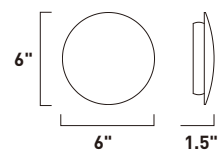

ALUMILUX

- Machined Aluminum
- 3000K Color Temperature
- CRI 90+
- Dimmable with Electronic Low Voltage dimmer

E41500-BZ, SA, -WT
Interior/Exterior Wall Sconce

A

	ITEM #	FINISH	LAMPING	DIMENSION	HCO	CRI	LUMENS	Additional Information
A	E41500	BZ, SA, WT	5W LED 3000K (Integrated)	6"W x 6"H x 1.5"Ext.	3"	90+	350	

Finish options: Bronze (BZ) Satin Aluminum (SA) White (WT)