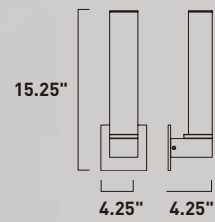

ALUMILUX

- Available in various shapes and finishes
- Collection features coordinating pendants and interior wall sconces
- Machined Aluminum
- 3000K Color Temperature
- CRI 90
- Dimmable with Electronic Low Voltage dimmer

E41460-SA, -WT
Wall Sconce

A

- Rotates 180° degrees