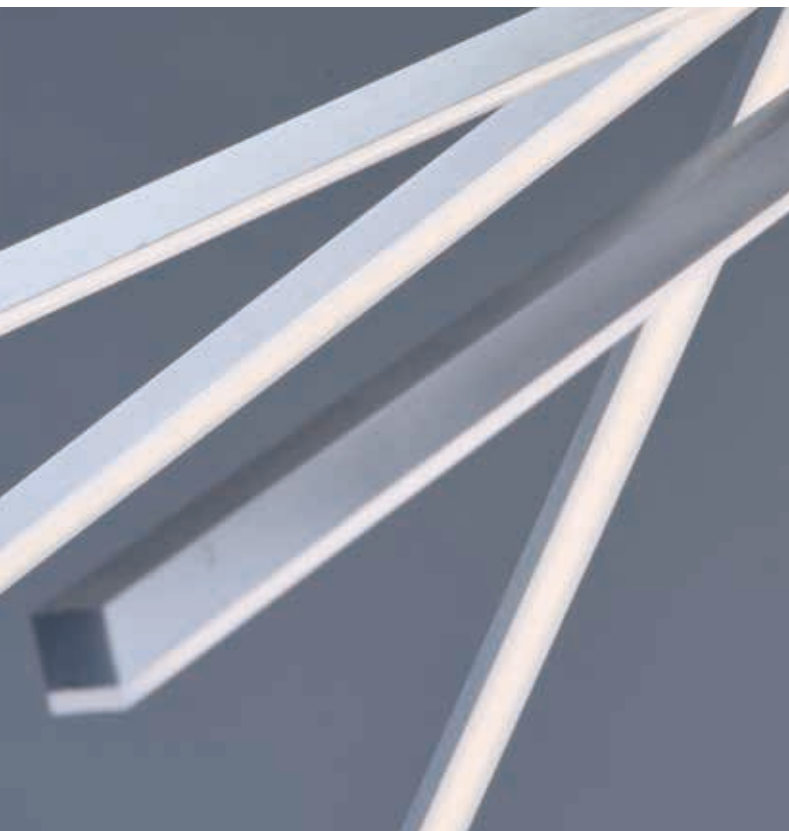

ALUMILUX

- Available in various shapes and finishes
- Coordinating wall sconce available
- Machined Aluminum
- 3000K Color Temperature
- CRI 90
- Dimmable with Electronic Low Voltage dimmer