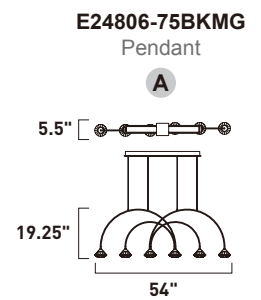

- Clear Acrylic Diamond diffuses light
- Textured Black frames with Metallic Gold Accents
- Pivoting Pin Up Wall Sconce with plug, perfect for bedside
- 3000K Color Temperature
- CRI 80
- Dimmable with Triac dimmers

ITEM #	FINISH	LAMPING	DIMENSION	CRI	LUMENS		Additional Information
					INIT.	DEL.	
A E24806	75BKMG	6 x 3W PCB LED 3000K (Integrated)	54"L x 5.5"W x 19.25"H, 141.25"OAH	80	1560	1260	

Finish: Clear Acrylic (75) Black/Metallic Gold (BKMG)