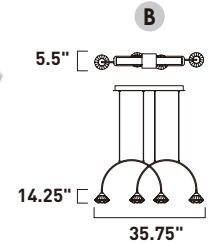

E24804-75BKMG
Pendant