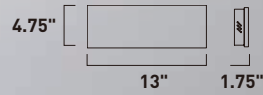

Finish options: Brushed Aluminum (AL) Anodized Bronze (BRZ)

E22900-AL, -BRZ
Bath Vanity
C

E22901-AL, -BRZ
Bath Vanity
D

	ITEM #	FINISH	LAMPING	DIMENSION	HCO	CRI	LUMENS	Additional Information
C	E22900	AL, BRZ	2 x 7W PCB LED 3000K (Integrated)	13"W x 4.75"H x 1.75"Ext.	2.5"	80+	980	
D	E22901	AL, BRZ	2 x 14W PCB LED 3000K (Integrated)	24"W x 4.75"H x 1.75"Ext.	2.5"	80+	1960	