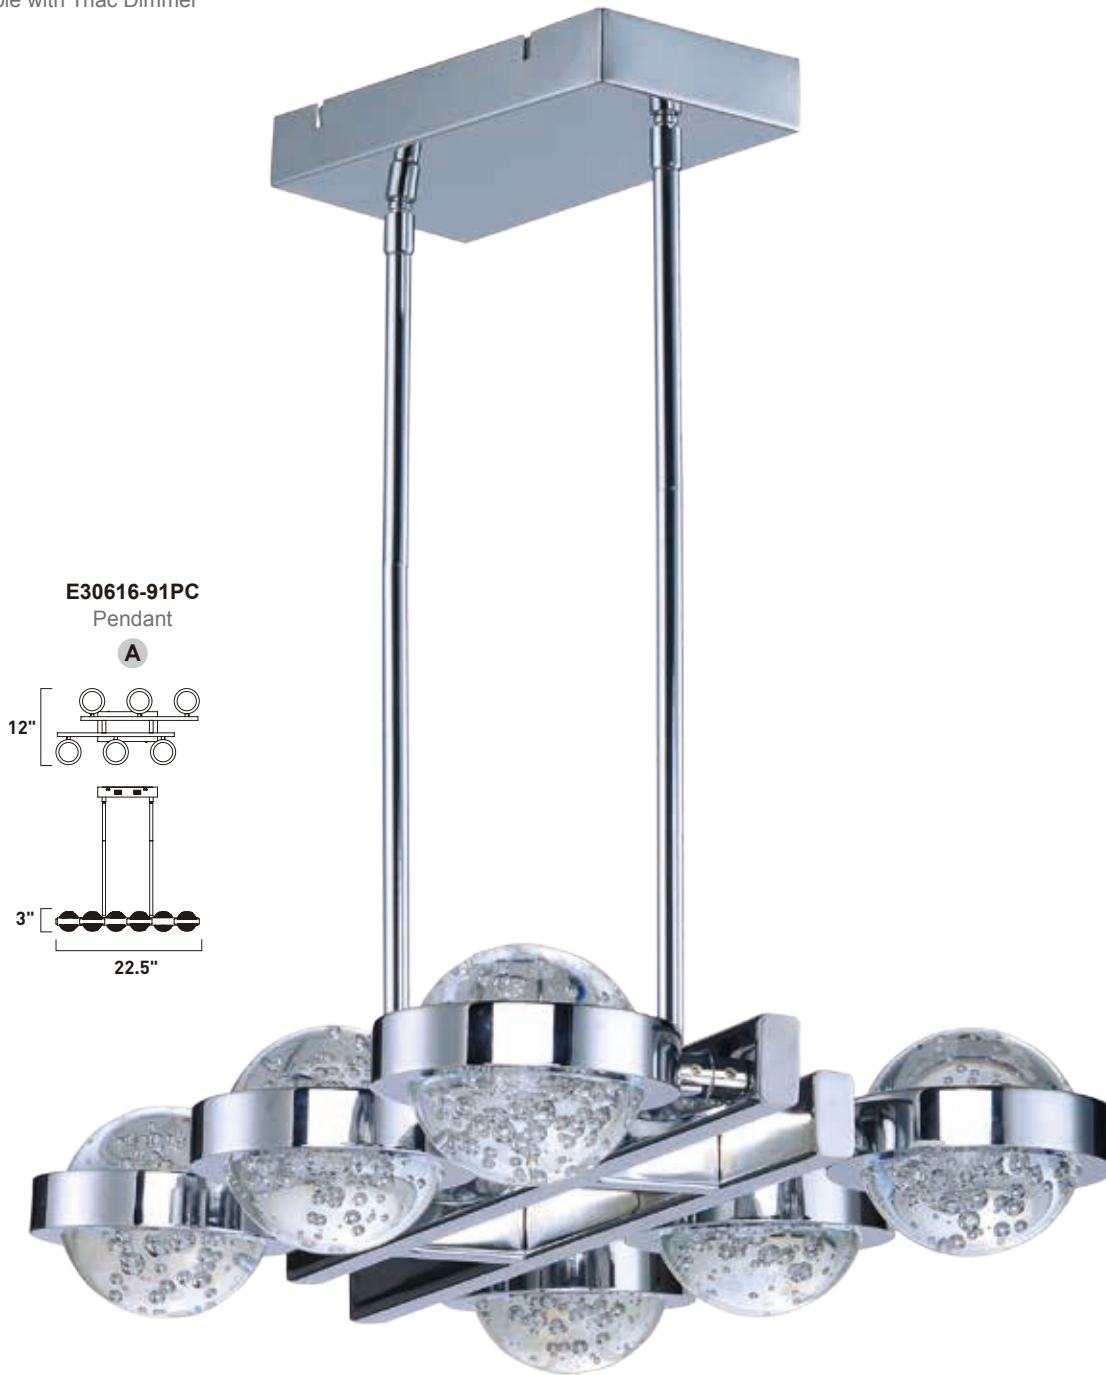

COSMO

- Spherical bubble glass
- Metalwork finished in Polished chrome
- 3000K Color Temperature, CRI 80
- Dimmable with Triac Dimmer

	ITEM #	FINISH	LAMPING	DIMENSION	CRI	LUMENS	Additional Information
A	E30616	91PC	6 x 4.5W PCB LED 3000K (Integrated)	22.5"L x 12"W x 3"H, 46.25"OAH	80	1890	

Finish: Bubble glass (91) Polished Chrome (PC)