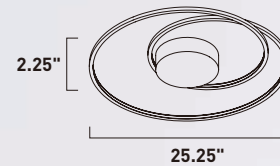

CYCLE

- Metalwork finished in Matte Silver
- 3000K Color Temperature
- CRI 80+
- Dimmable with Triac dimmers

E21320-MS
Flush Mount

B

E21322-MS
Flush Mount

C

ITEM #	FINISH	LAMPING	DIMENSION	CRI	LUMENS		Additional Information
					INIT.	DEL.	
B E21320	MS	33W PCB LED 3000K (Integrated)	18.25"W x 2.25"H	80+	2310	1275	LED
C E21322	MS	55W PCB LED 3000K (Integrated)	25.25"W x 2.25"H	80+	3850	1980	LED