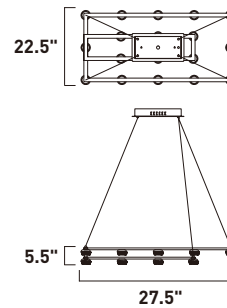

ITEM #	FINISH	LAMPING	DIMENSION	LUMENS			Additional Information
				CRI	INIT.	DEL.	
A E23165	75BKGLD	18 x 2.4W LED 3000K (Integrated)	27.5"L x 22.5"W x 5.5"H, 123.5"OAH	80	3024	1070	

Finish: Clear Acrylic (75) Black/Gold (BKGLD)