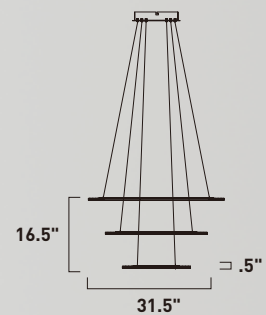

ITEM #	FINISH	LAMPING	DIMENSION	LUMENS			Additional Information
					CRI	INIT.	DEL.	
B	E22655	11MS	36W PCB LED 3000K (Integrated)	23.75"W x 8"H, 183"OAH	80+	2520	1950	
C	E22656	11MS	68W PCB LED 3000K (Integrated)	31.5"W x 16.5"H, 183"OAH	80+	4760	3540	

Finish: Matte White Acrylic (11) Matte Silver (MS)