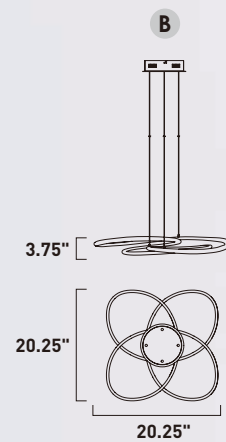

Finish: Polished Chrome (PC)

E24134-PC
Flush Mount

E24132-PC
Pendant

ITEM #	FINISH	LAMPING	DIMENSION	CRI	LUMENS		Additional Information	
					INIT.	DEL.		
B	E24132	PC	40W PCB LED 3000K (Integrated)	20.25"L x 20.25"W x 3.75"H, 129"OAH	90+	2800	2200	
C	E24134	PC	40W PCB LED 3000K (Integrated)	20.25"L x 20.25"W x 10"H	90+	2800	2105	