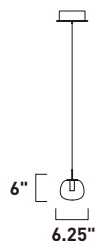

B

C

D

	ITEM #	FINISH	LAMPING	DIMENSION	CRI	LUMENS	Additional Information
B	E21121	11WT	4.8W PCB LED 3000K (Integrated)	6.25"W x 7.5"H x 130"OAH	80+	336	
C	E21120	11WT	4.8W PCB LED 3000K (Integrated)	6.25"W x 6"H x 128"OAH	80+	336	
D	E21122	11WT	4.8W PCB LED 3000K (Integrated)	6.25"W x 5.5"H x 127.5"OAH	80+	336	

Finish: Matte White glass (11) White (WT)