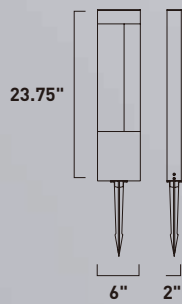

A

E41370-BZ, -GY
Pathway Light