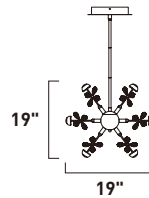

E24793-20PC
Pendant

A

ITEM #	FINISH	LAMPING	DIMENSION	LUMENS			Additional Information	
				CRI	INIT.	DEL.		
A	E24793	20PC	30 x 1.2W LED 3000K (Integrated)	19"L x 19"W x 19"H, 54"OAH	90	2520	1980	

Finish: Crystal (20) Polished Chrome (PC)