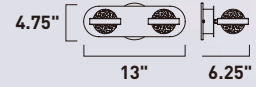

E30613-91PC
Bath Vanity

D