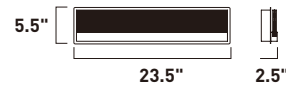

E24604-122PC
Bath Vanity

C