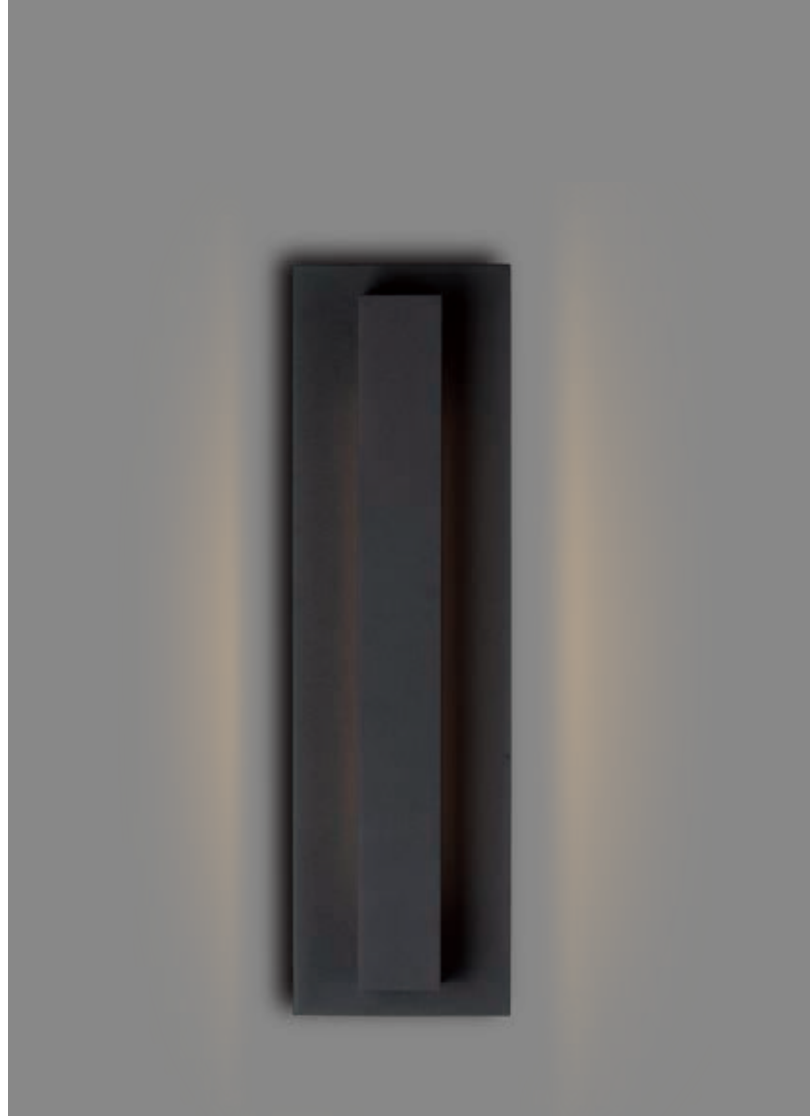

C

	ITEM #	FINISH	LAMPING	DIMENSION	HCO	CRI	LUMENS INIT.	DEL.	Additional Information
B	E41292	BKSA, BZ	11W PCB LED 3000K (Integrated)	5.25"W x 24"H x 2.75"Ext.	12"	90+	770	58	
C	E41290	BKSA, BZ	7W PCB LED 3000K (Integrated)	5.25"W x 18"H x 2.75"Ext.	9"	90+	490	35	

Finish options: Black/Satin Aluminum (BKSA) Bronze (BZ)