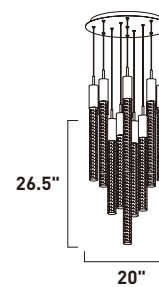

E22878-91PC
Pendant

A