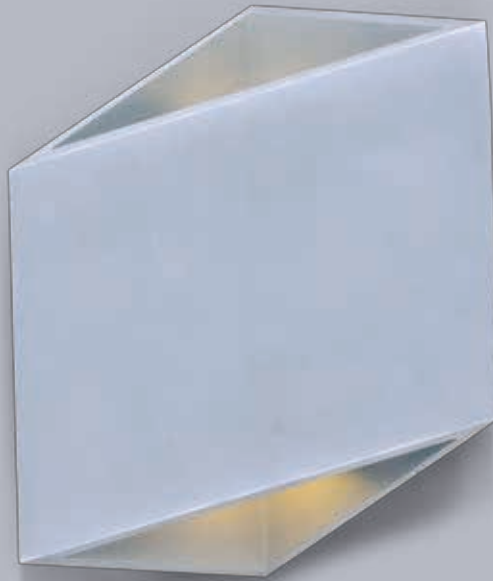

ALUMILUX

- Available in various shapes and finishes
- Cast and Machined Aluminum
- 3000K Color Temperature
- CRI 90+
- Dimmable with Electronic Low Voltage dimmer

ITEM #	FINISH	LAMPING	DIMENSION	HCO	CRI	LUMENS	Additional	
							INIT. DEL. Information	
A	E41373	SA, WT	7W LED 3000K (Integrated)	7"W x 8.5"H x 2.5"Ext.	4.25"	90+	490 | 460	Dim. with Triac dimmer

Finish options: Satin Aluminum (SA) White (WT)