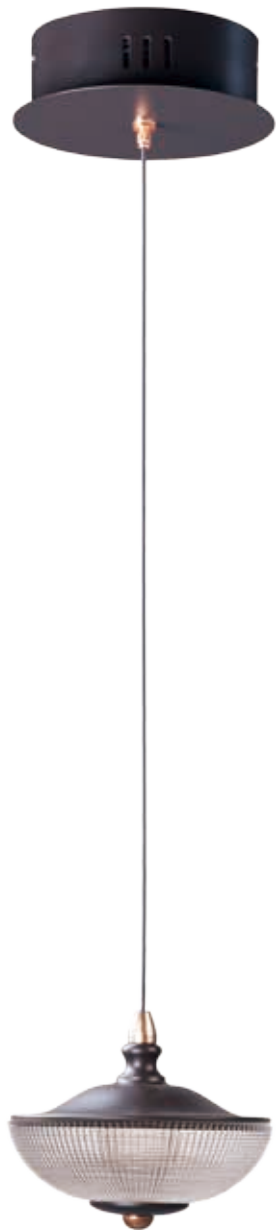

E23154-126BRZGLD

Pendant

A

	ITEM #	FINISH	LAMPING	DIMENSION	CRI	LUMENS	Additional Information
A	E23154	126BRZGLD	3 x 4W PCB LED 3000K (Integrated)	26.5"L x 6"W x 4.5"H, 126"OAH	80	840	

Finish: Prismatic Clear glass (126) Bronze/Gold (BRZGLD)