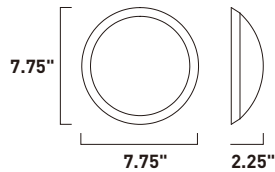

E41502-BZ, -SA, -WT
Interior/Exterior Wall Sconce

C