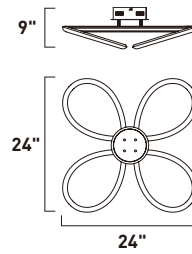

Finish: Silver Leaf (SL)

E24732-SL
Flush Mount

B

E24734-SL
Pendant

C

	ITEM #	FINISH	LAMPING	DIMENSION	LUMENS			Additional Information
					CRI	INIT.	DEL.	
B	E24732	SL	39W PCB LED 3000K (Integrated)	24"L x 24"W x 9"H	90+	2730	1994	
C	E24734	SL	39W PCB LED 3000K (Integrated)	24"L x 24"W x 7.5"H, 129"OAH	90+	2730	2154	