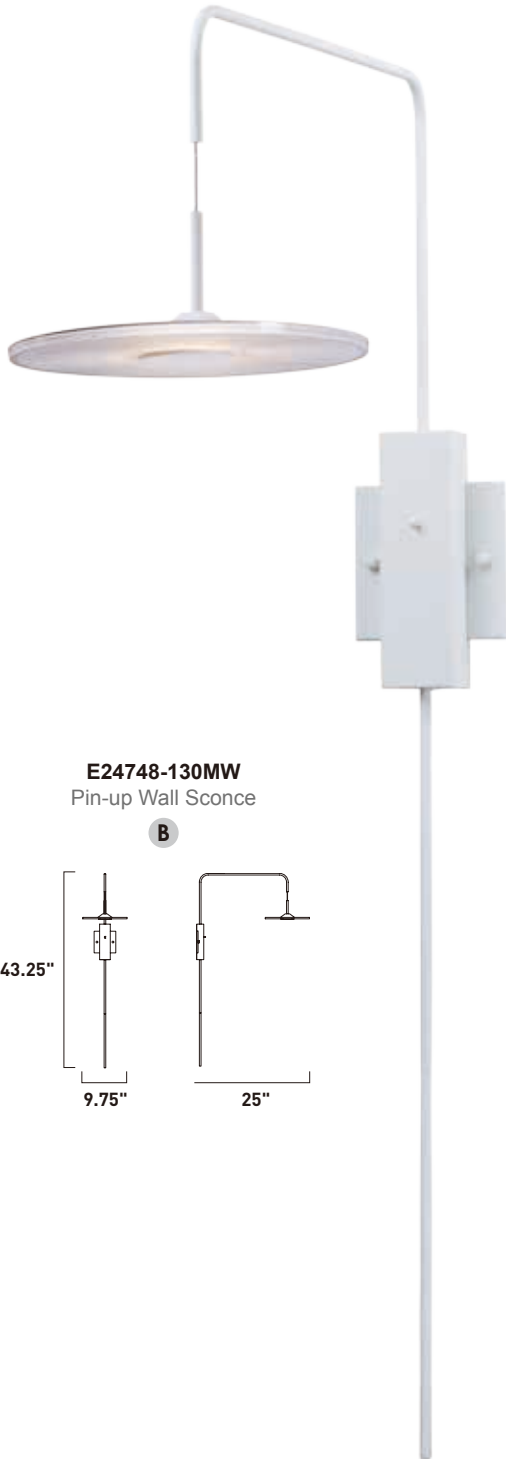

B

C

ITEM #	FINISH	LAMPING	DIMENSION	HCO	CRI	LUMENS		Additional Information
						INIT.	DEL.	
B E24748	130MW	1 x 12W PCB LED 3000K (Integrated)	9.75"W x 43.25"H x 25"Ext.	15.25"	80	840	550	
C E24741	130MW	1 x 12W PCB LED 3000K (Integrated)	9.75"L x 9.75"W x 4.75"H, 126.75"OAH		80	840	550	

Finish: Etched Acrylic (130) Matte White (MW)