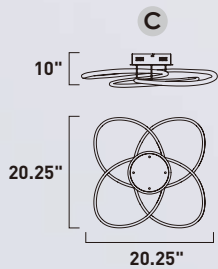

Finish: Polished Chrome (PC)

E24134-PC
Flush Mount

E24132-PC
Pendant

ITEM #	FINISH	LAMPING	DIMENSION	CRI	LUMENS		Additional Information	
					INIT.	DEL.		
B	E24132	PC	40W PCB LED 3000K (Integrated)	20.25"L x 20.25"W x 3.75"H, 129"OAH	90+	2800	2200	
C	E24134	PC	40W PCB LED 3000K (Integrated)	20.25"L x 20.25"W x 10"H	90+	2800	2105	