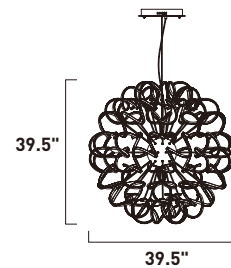

E21413-PC
Pendant

	ITEM #	FINISH	LAMPING	DIMENSION	CRI	LUMENS	Additional Information
A	E21413	PC	242W PCB LED 3000K (Integrated)	39.5"W x 39.5"H, 145.75"OAH	80	16940	

Finish: Polished Chrome (PC)