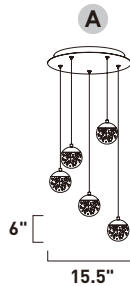

E24264-91PC
Pendant