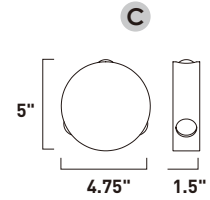

E41544-SA, -WT
3-Light Interior/Exterior Wall Sconce