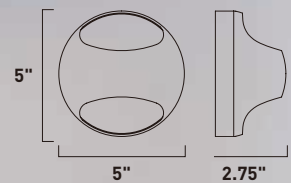

WINK LED

Modern art meets modern light, the Wink collection combines form and function in a unique, wallmounted hemisphere. Powerful, yet hidden, Xenon lamps spill light through elliptical windows in the dome refracting and diffusing the warm glow. In Polished Chrome, reflections radiate and add to the dance of light while a Satin Nickel finish creates a more subtle effect.

- ADA Approved
- Dimmable with Triac dimmer
- Directional light both up and down

E20542-SN
Wall Mount

A

ITEM #	FINISH	LAMPING	DIMENSION	HCO	CRI	LUMENS	Additional Information
A E20542	SN	4W COB LED 3000K (Integrated)	5"W x 5"H x 2.75"Ext.	2.5"	80+	280	

Finish: Satin Nickel (SN)