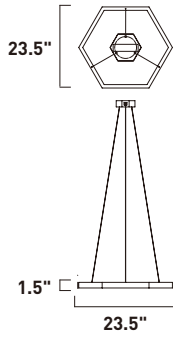

E22283-BCN
Pendant

23.5"

1.5"

23.5"