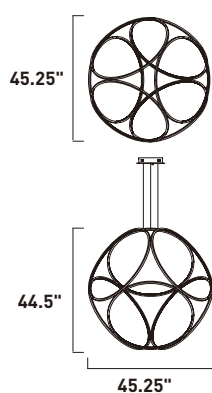

- Rings fused together to make a cube
- Finished in Rose Gold
- 3000K Color Temperature
- CRI 90
- Dimmable with Triac dimmers

A

E22128-RG
Pendant

B

	ITEM #	FINISH	LAMPING	DIMENSION	CRI	LUMENS	Additional Information
A	E22126	RG	101W PCB LED 3000K (Integrated)	34.5"L x 34.5"W x 36.75"H, 149.5"OAH	90	4545	
B	E22128	RG	135W PCB LED 3000K (Integrated)	45.25"L x 45.25"W x 44.5"H, 161.5"OAH	90	6075	

Finish: Rose Gold (RG)