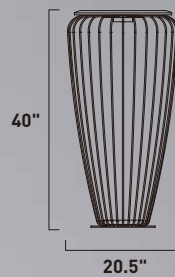

Finish: White (WT)

CAGE

- 3000K Color Temperature, CRI 80
- Dimmable with CL Triac Dimmer
- Wood-topped, plug-in stools that are damp location

E20578-WTNW
Stool or Table

A

E20576-WTNW
Cocktail Table

B

	ITEM #	FINISH	LAMPING	DIMENSION	LUMENS			Additional Information
					CRI	INIT.	DEL.	
A	E20578	WTNW	7W PCB LED 3000K (Integrated)	24.75"W x 18.75"H	80+	576	382	
B	E20576	WTNW	7W PCB LED 3000K (Integrated)	20.5"W x 40"H	80+	576	470	