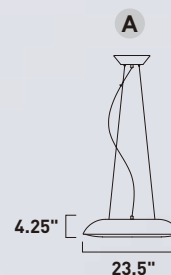

E22624-BK
Pendant