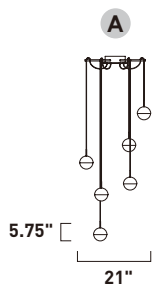

E20326-83PC
Pendant