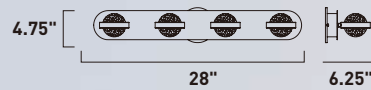

E30615-91PC
Bath Vanity

F