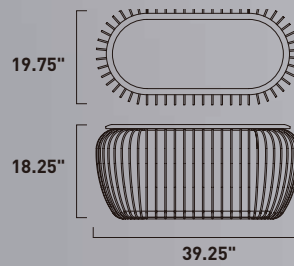

- Suitable for damp location
- Great for outdoor living spaces

C

D

	ITEM #	FINISH	LAMPING	DIMENSION	LUMENS			Additional Information
					CRI	INIT.	DEL.	
C	E20579	WTNW	9W PCB LED 3000K (Integrated)	39.25"L x 19.75"W x 18.25"H	80+	630	570	
D	E20577	WTNW	7W PCB LED 3000K (Integrated)	19.75"W x 15"H	80+	576	470	

Finish: White (WT) Navaho White (NW)