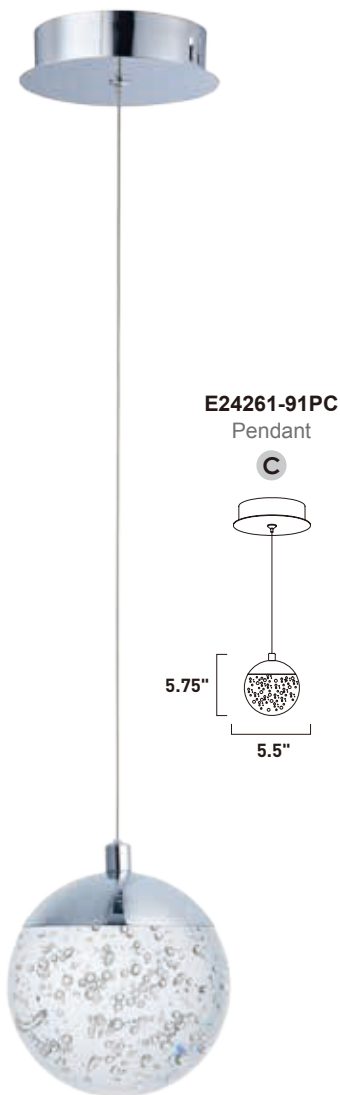

Finish: Bubble glass (91) Polished Chrome (PC)

	ITEM #	FINISH	LAMPING	DIMENSION	LUMENS			Additional Information
					HCO	CRI	INIT. DEL.	
C	E24261	91PC	1 x 5W PCB LED 3000K (Integrated)	5.5"W x 5.75"H, 128"OAH	80+	350	400	
D	E24260	91PC	1 x 5W PCB LED 3000K (Integrated)	6"W x 6"H x 6.5"Ext.	3"	80+	350	400