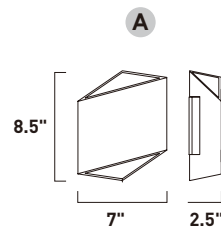

E41373-SA, -WT
Interior/Exterior Wall Sconce