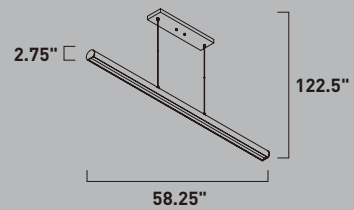

ITEM #	FINISH	LAMPING	DIMENSION	CRI	LUMENS	Additional Information
B E41468	SA, WT	35W LED 3000K (Integrated)	58.25"W x 4.5"W x 2.75"H, 122.5"OAH.	90+	2450	

Finish options: Satin Aluminum (SA) White (WT)