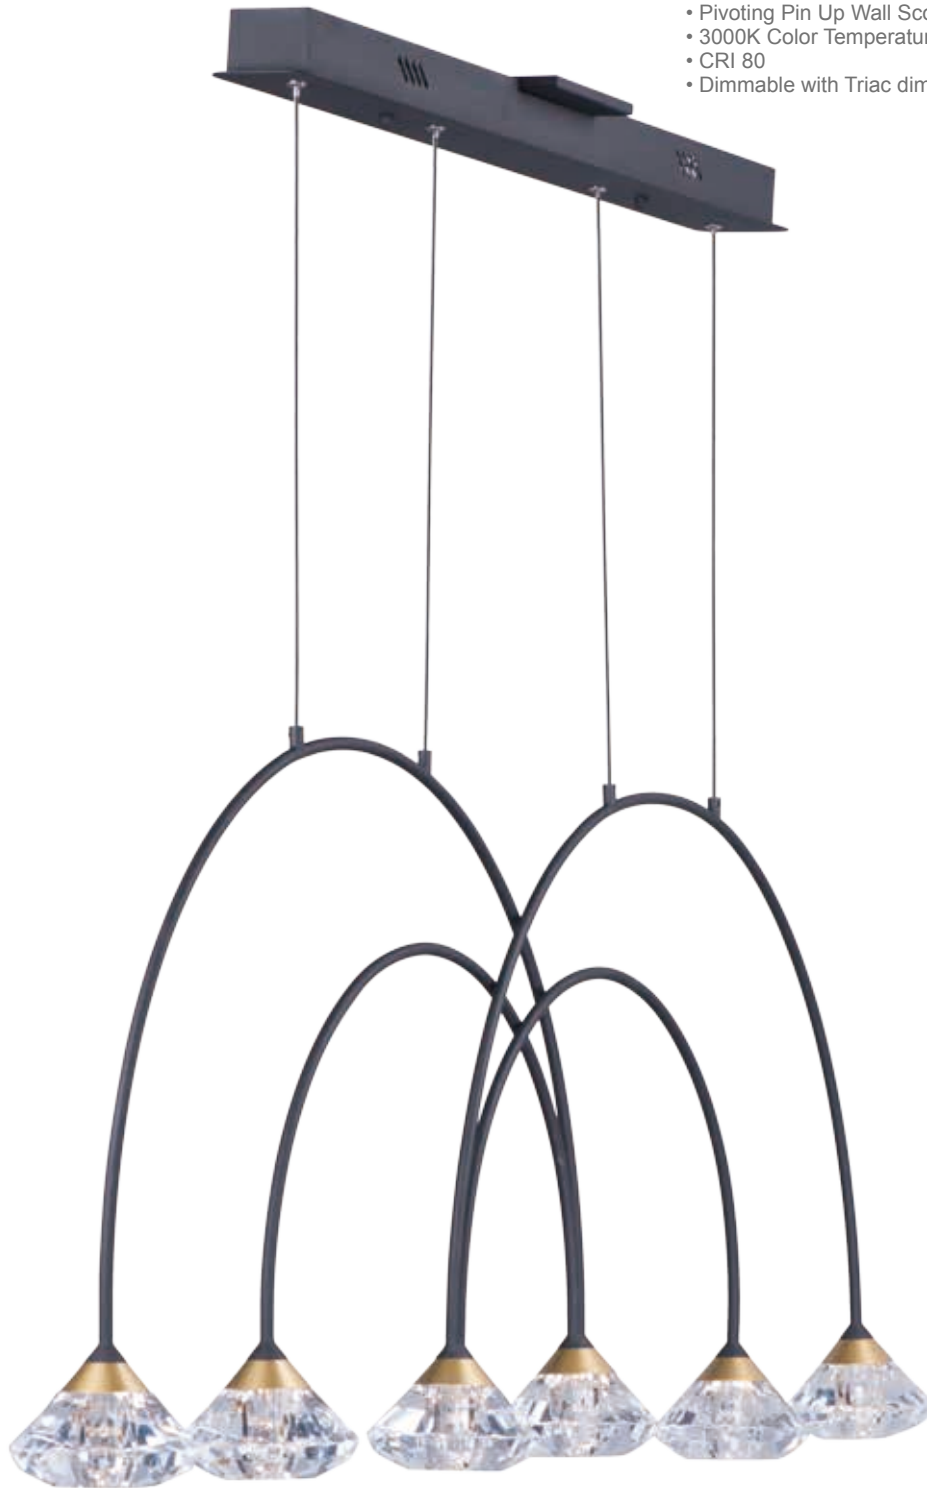

- Clear Acrylic Diamond diffuses light
- Textured Black frames with Metallic Gold Accents
- Pivoting Pin Up Wall Sconce with plug, perfect for bedside
- 3000K Color Temperature
- CRI 80
- Dimmable with Triac dimmers

ITEM #	FINISH	LAMPING	DIMENSION	CRI	LUMENS		Additional Information
					INIT.	DEL.	
A E24806	75BKMG	6 x 3W PCB LED 3000K (Integrated)	54"L x 5.5"W x 19.25"H, 141.25"OAH	80	1560	1260	

Finish: Clear Acrylic (75) Black/Metallic Gold (BKMG)