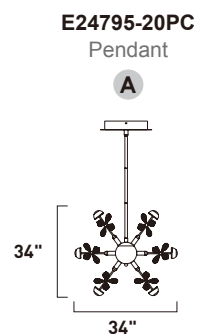

NOVA

- Beveled Crystal florets radiate from spoke
- LED back-lights crystal spokes and diffused through Crystalline
- 3000K Color Temperature
- CRI 90
- Dimmable with Triac dimmers

ITEM #	FINISH	LAMPING	DIMENSION	LUMENS			Additional Information
				CRI	INIT.	DEL.	
A E24795	20PC	88 x 1.2W LED 3000K (Integrated)	34"L x 34"W x 34"H, 63.75"OAH	90	7392	3630	

Finish: Crystal (20) Polished Chrome (PC)