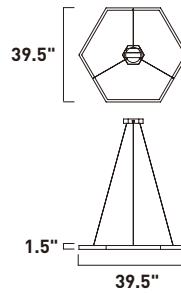

Finish: Brushed Champagne (BCN)

HEX

- Hexagonal Rings illuminated along inside edge
- Finished in Brushed Champagne
- 3000K Color Temperature
- CRI 90
- Dimmable with Triac dimmers

E22285-BCN
Pendant

A

ITEM #	FINISH	LAMPING	DIMENSION	CRI	LUMENS	Additional Information
A E22285	BCN	50W PCB LED 3000K (Integrated)	39.5"L x 39.5"W x 1.5"H, 121.5"OAH	90	2750	  