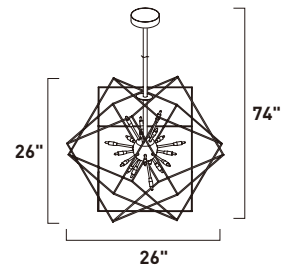

ITEM #	FINISH	LAMPING	DIMENSION	LUMENS			Additional Information
					CRI	INIT.	DEL.	
B	E22910	BKPC	12 x 1.2W LED G4 3000K (Incl.)	20.5"W x 15.5"H, 67"OAH	80	1320	1200	
C	E22912	BKPC	18 x 1.2W LED G4 3000K (Incl.)	26"W x 26"H, 74"OAH	80	2200	2000	

Finish: Black/Polished Chrome (BKPC)