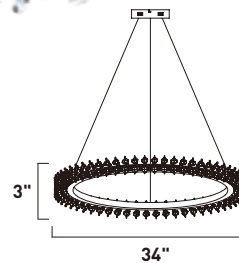

ITEM #	FINISH	LAMPING	DIMENSION	CRI	LUMENS	Additional Information
B	E21211	20PC	22W LED 3500K (Integrated)	27"W x 3"H, 120"OAH	90	1540	
C	E21212	20PC	30W LED 3500K (Integrated)	34"W x 3"H, 120"OAH	90	2100	

Finish: Crystal (20) Polished Chrome (PC)