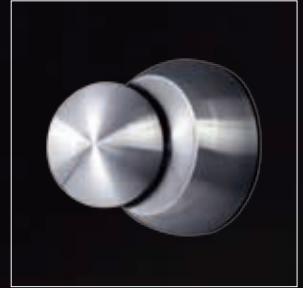

ALUMILUX

- Available in various sizes and finishes
- Machined Aluminum
- 3000K Color Temperature
- CRI 90+
- Dimmable with ELV dimmer

- Adjustable
- Indirect