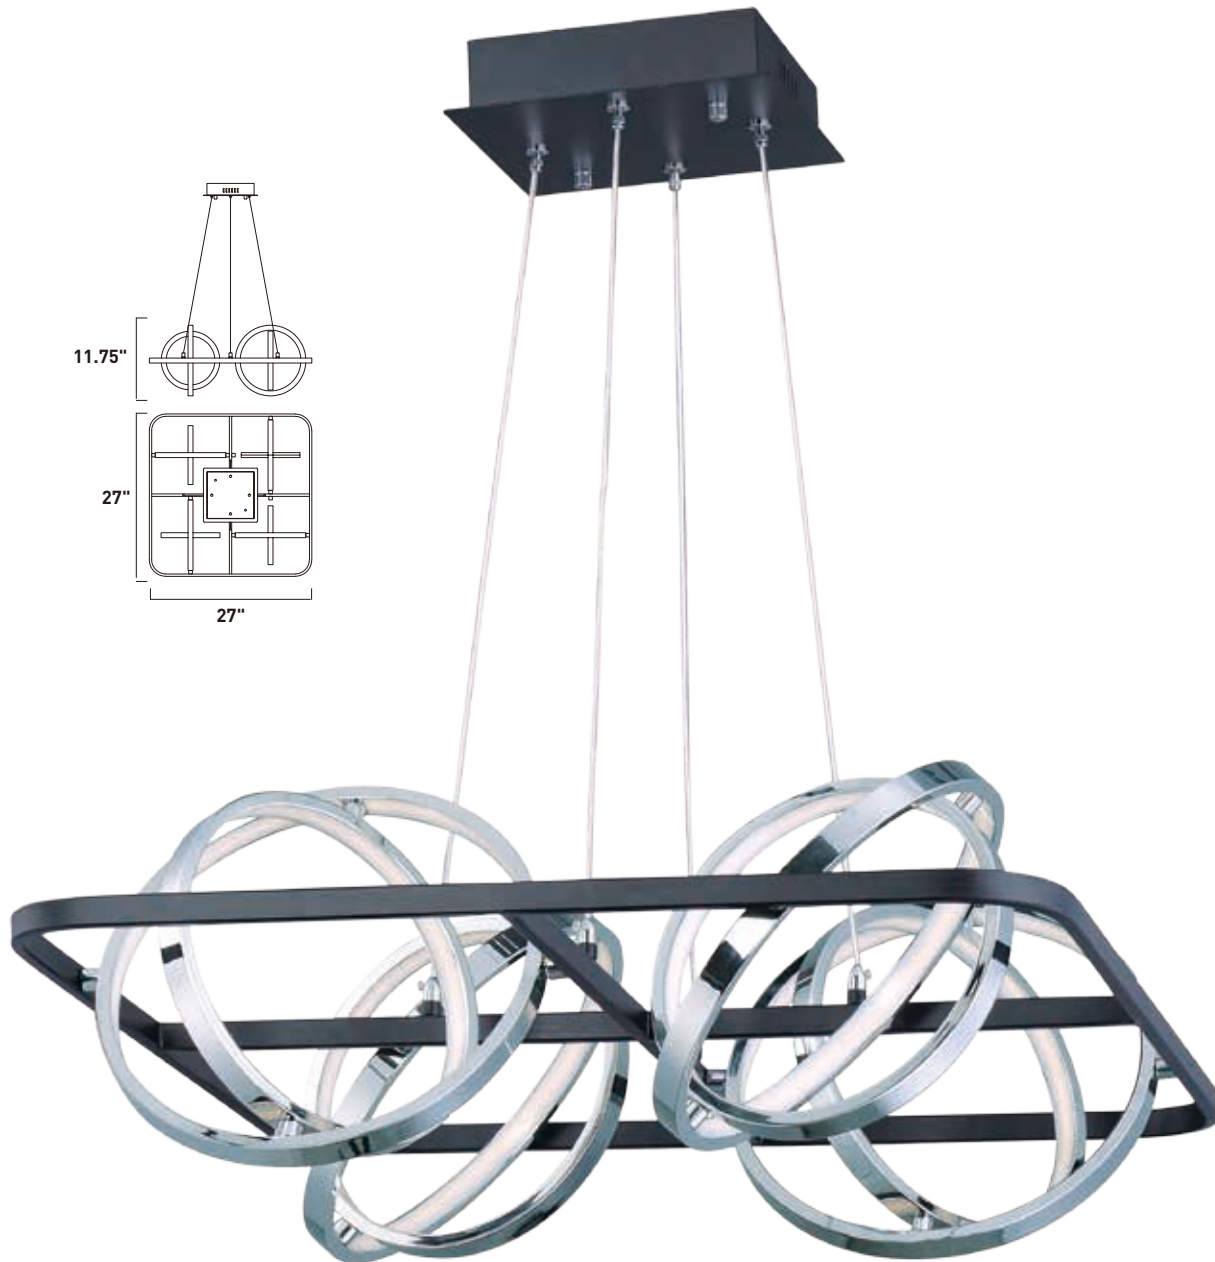

GYRO II

- Rotating arms on 3 axis points
- Integrated LED on the inside edge of the bands
- 3000K Color Temperature, CRI 80+
- Dimmable with Triac Dimmer

E24789-BKPC
Pendant

A

ITEM #	FINISH	LAMPING	DIMENSION	CRI	LUMENS	Additional Information
A E24789	BKPC	98W PCB LED 3000K (Integrated)	27"L x 27"W x 11.75"H, 129"OAH	80+	5250	

Finish: Black/Polished Chrome (BKPC)