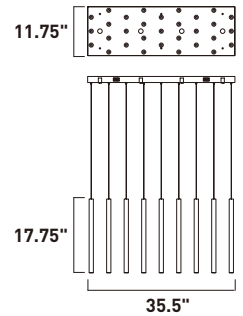

ITEM #	FINISH	LAMPING	DIMENSION	CRI	LUMENS	Additional Information
B	E10010	BC, PC, RG	35W COB LED 3000K (Integrated)	35.5"L x 11.75"W x 17.75"H, 137.75"OAH	90	2450	

Finish options: Black Chrome (BC) Polished Chrome (PC) Rose Copper (RG)