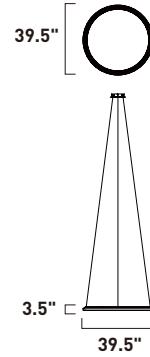

Pendant

A

E24346-BGM

Pendant

B