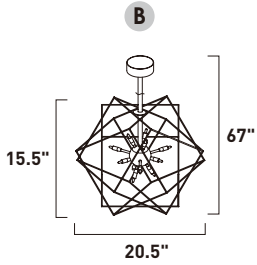

E22912-BKPC
Pendant