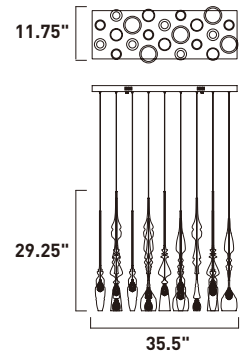

ANASTASIA

- Clear blown glass fonts of various sizes and shapes
- Replaceable Integrated LED modules
- Metalwork finished in Polished Chrome
- 3000K Color Temperature, CRI 90+
- Dimmable with Triac Dimmer

E20748-18PC
Pendant

A

	ITEM #	FINISH	LAMPING	DIMENSION	CRI	LUMENS	Additional Information
A	E20748	18PC	22 x 3W LED 3000K (Integrated)	35.5"L x 11.75"W x 29.25"H, 149"OAH	90+	4620	

Finish: Clear glass (18) Polished Chrome (PC)