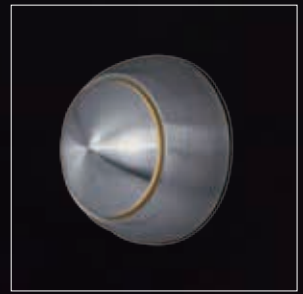

ALUMILUX

- Available in various sizes and finishes
- Machined Aluminum
- 3000K Color Temperature
- CRI 90+
- Dimmable with ELV dimmer

- Adjustable
- Indirect