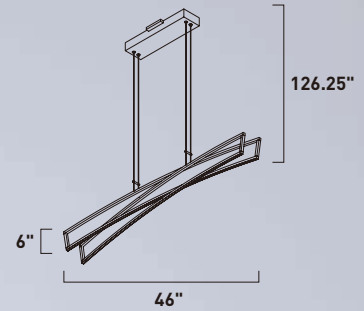

• Uplight

• Downlight

ITEM #	FINISH	LAMPING	DIMENSION	LUMENS			Additional Information
				CRI	INIT.	DEL.	
A E21425	MW	68W PCB LED 3000K (Integrated)	46"L x 5"W x 6"H, 126.25"OAH	80+	4760	2940	

Finish: Matte White (MW)