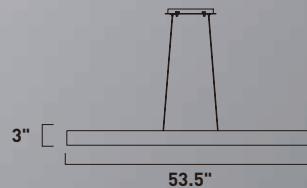

E22907-AL, -BRZ
Pendant

A