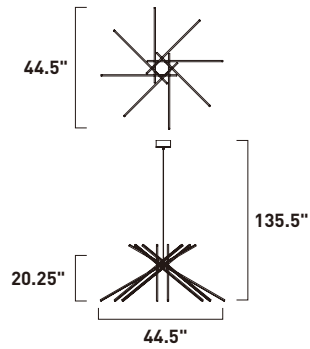

E41446-SA, -WT
Pendant

ITEM #	FINISH	LAMPING	DIMENSION	LUMENS			Additional Information
				CRI	INIT.	DEL.	
A E41446	SA, WT	60W LED 3000K (Integrated)	44.5"L x 44.5"W x 20.25"H, 135.5"OAH	90+	4200	3932	

Finish options: Satin Aluminum (SA) White (WT)