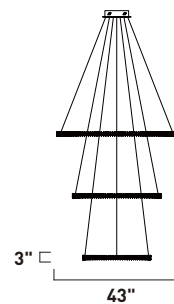

BRACELET

- Beveled Crystal strands fitted inside metal rings
- Metalwork finished in Polished Chrome
- 3500K Color Temperature, CRI 90
- Dimmable with Triac Dimmer

A

• Can be arranged in different sequences

	ITEM #	FINISH	LAMPING	DIMENSION	CRI	LUMENS	Additional Information
A	E21216	20PC	94W LED 3500K (Integrated)	43"W x 3"H, 120"OAH	90	6580	

Finish: Crystal (20) Polished Chrome (PC)