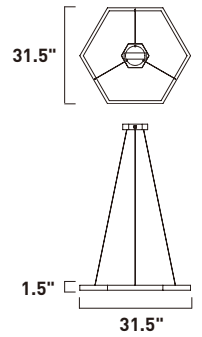

31.5"

1.5"

31.5"

	ITEM #	FINISH	LAMPING	DIMENSION	CRI	LUMENS	Additional Information
B	E22283	BCN	30W PCB LED 3000K (Integrated)	23.5"L x 23.5"W x 1.5"H, 121.5"OAH	90	1650	
C	E22284	BCN	40W PCB LED 3000K (Integrated)	31.5"L x 31.5"W x 1.5"H, 121.5"OAH	90	2200	