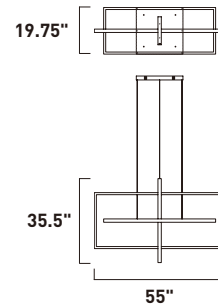

E22535-BCN
Pendant

	ITEM #	FINISH	LAMPING	DIMENSION	CRI	LUMENS	Additional Information
A	E22535	BCN	176W PCB LED 3000K (Integrated)	55"L x 19.75"W x 35.5"H, 122.75"OAH	90	3575	

Finish: Brushed Champagne (BCN)