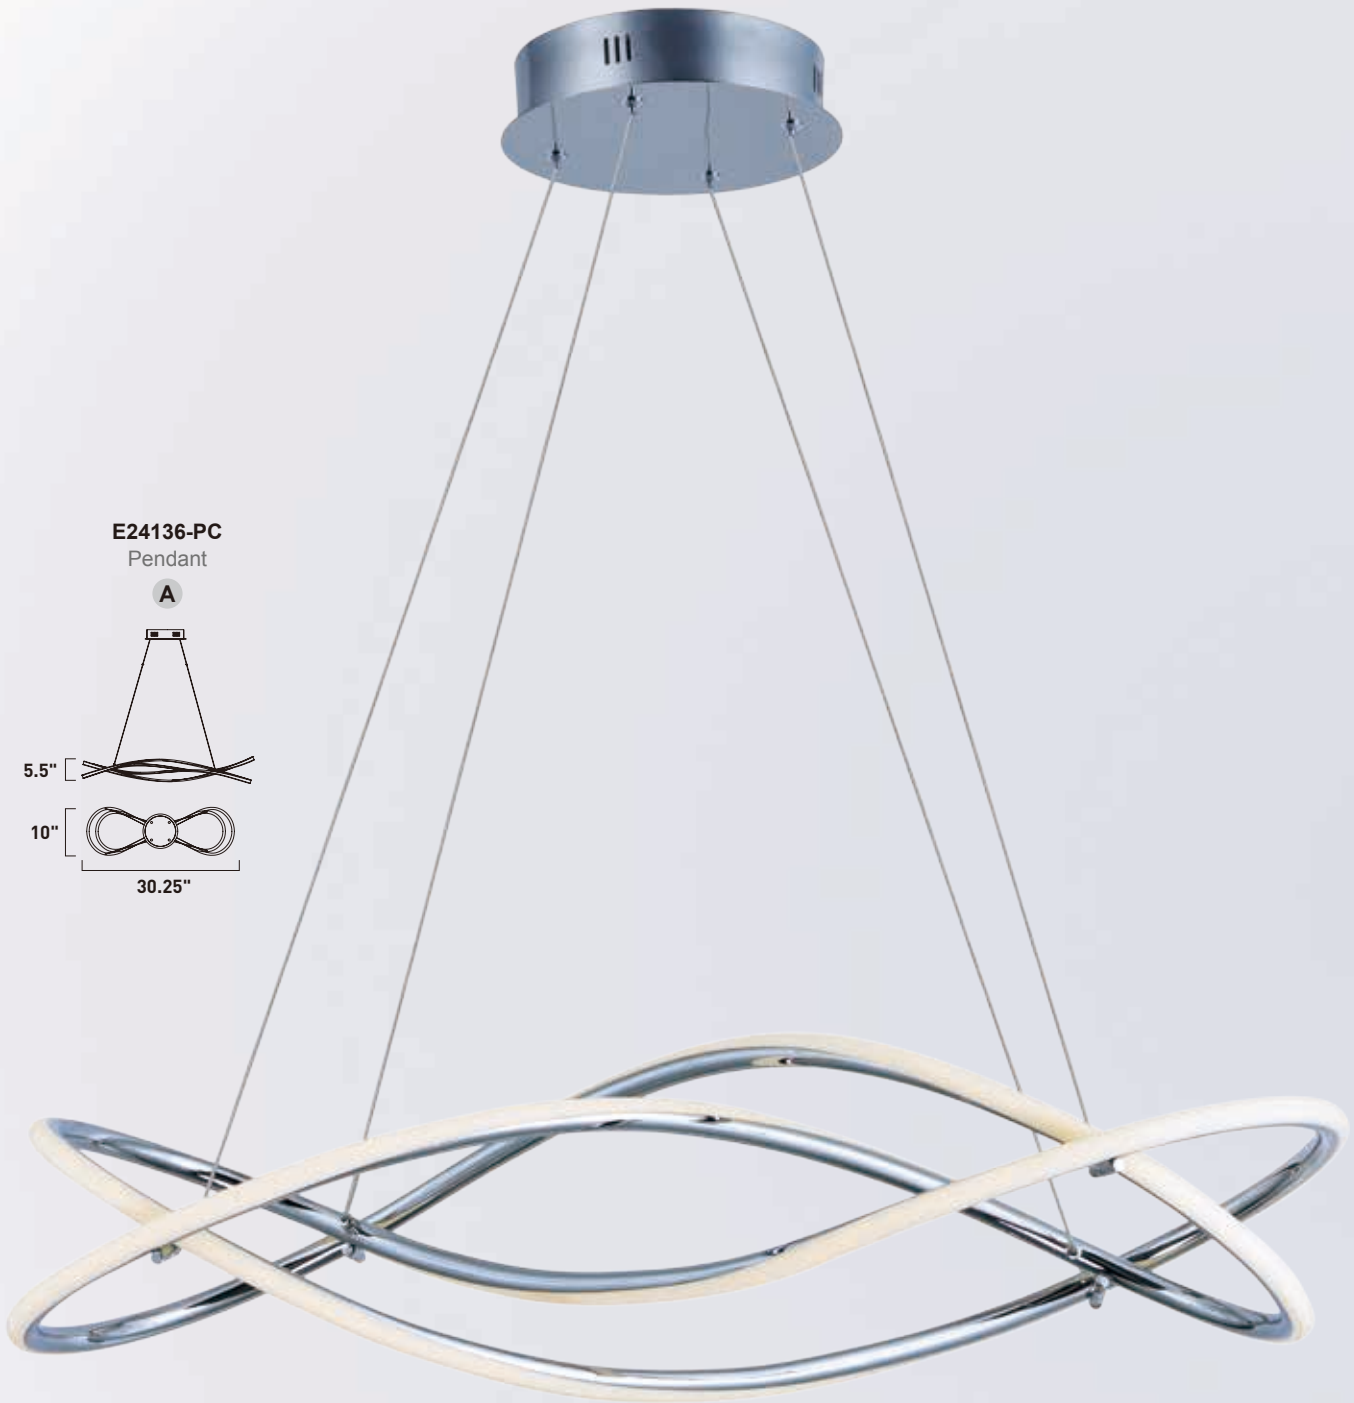

COASTER

- 120-277V Input
- 3000K Color Temperature
- Dimmable with ELV Dimmer at 120V
- Damp Location Rated

A