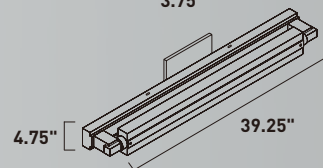

E32373-18PC
Wall Sconce
B