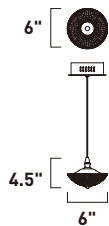

E23150-126BRZGLD
Pendant

E23159-126BRZGLD
Wall Mount