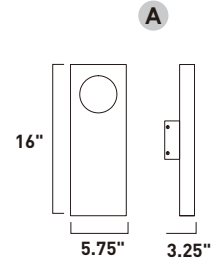

E41368-BZ, -SA, -WT
Interior/Exterior Wall Sconce