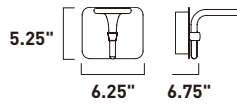

E24143-PC
Bath Vanity

B