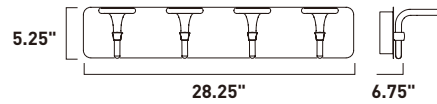

- Die Cast heads
- Edge lit LED for even and ample illumination
- 3000K Color Temperature
- CRI 80
- Dimmable with Triac dimmers

E24141-PC
Wall Mount

A

E24143-PC
Bath Vanity

B

E24144-PC
Bath Vanity

C

E24145-PC
Bath Vanity