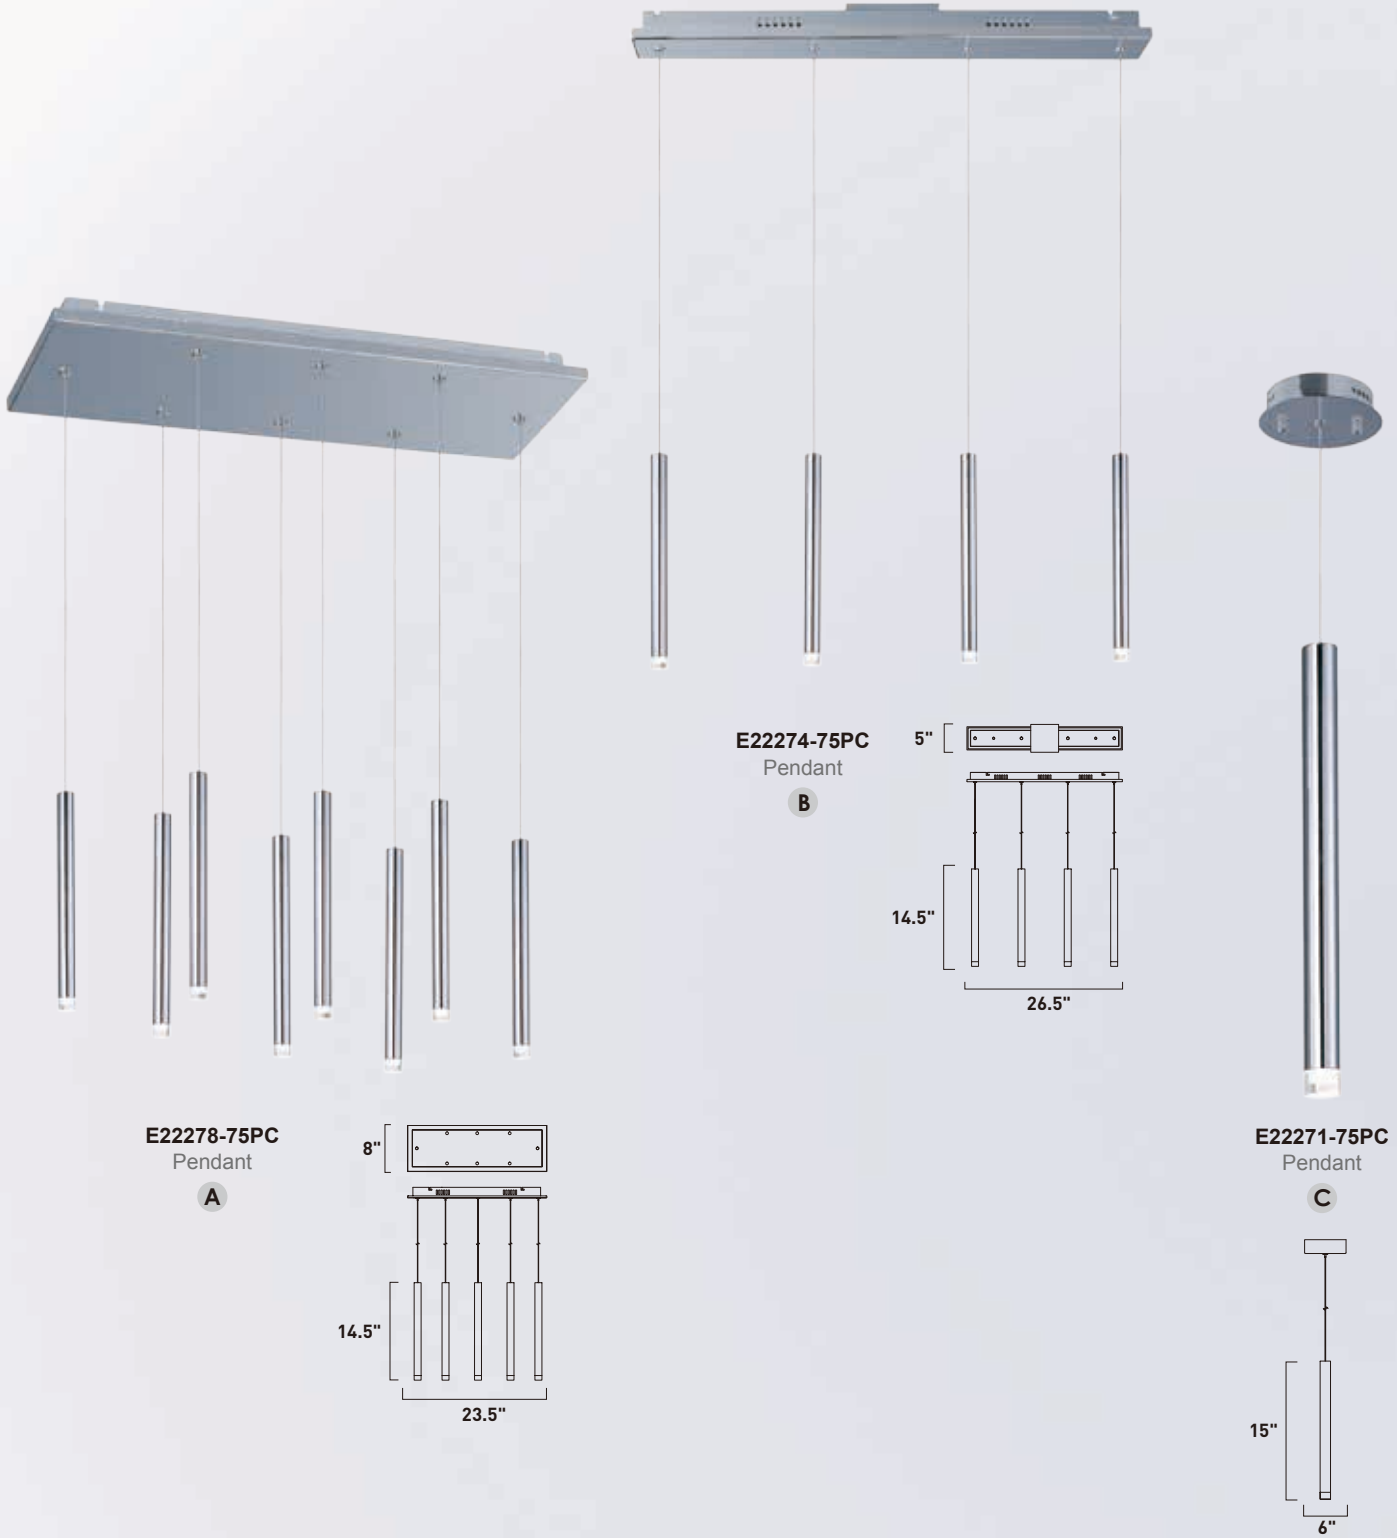

E22274-75PC
Pendant

E22271-75PC
Pendant

PICOLO

E22278-75PC
Pendant

A