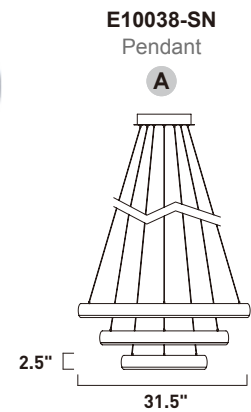

INNERTUBE

- Rings of Integrated LED
- Soft Contemporary Satin Nickel finish
- 3000K Color Temperature
- CRI 80
- Dimmable with Triac dimmers

	ITEM #	FINISH	LAMPING	DIMENSION	CRI	LUMENS	Additional Information
A	E10038	SN	90W PCB LED 3000K (Integrated)	31.5"L x 31.5"W x 2.5"H, 125"OAH	80	4950	