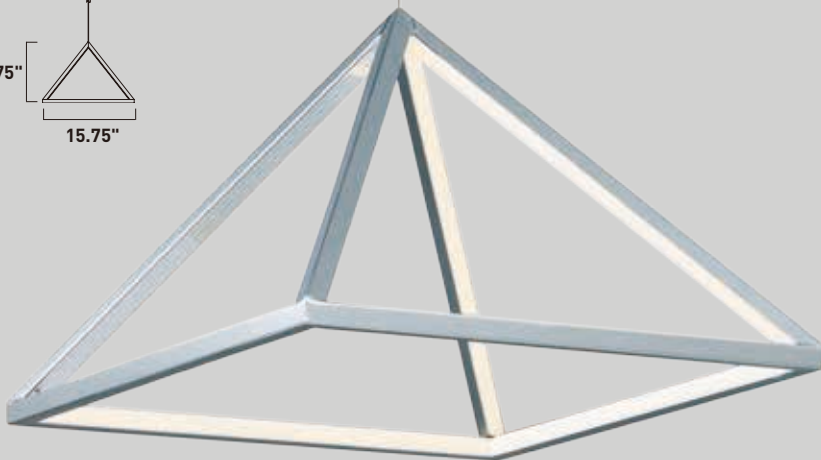

PYRAMID

- Inset integrated LEDs in triangular shaped structure
- Metalwork in your choice of Rose Gold or Polished Chrome
- 3000K Color Temperature, CRI 90+
- Dimmable with Triac Dimmer

A

B

	ITEM #	FINISH	LAMPING	DIMENSION	CRI	LUMENS	Additional Information
A	E20816	PC, RG	28W PCB LED 3000K (Integrated)	15.75"W x 10.75"H, 130"OAH	90+	1960	
B	E20815	PC, RG	20W PCB LED 3000K (Integrated)	11.75"W x 8"H, 130"OAH	90+	1400	

Finish options: Polished Chrome (PC) Rose Gold (RG)