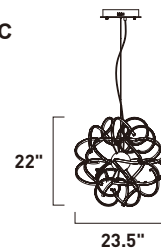

ITEM #	FINISH	LAMPING	DIMENSION	CRI	LUMENS	Additional Information
B E21412	PC	138W PCB LED 3000K (Integrated)	31.5"W x 31.5"H, 141.75"OAH	80	9680	
C E21411	PC	69W PCB LED 3000K (Integrated)	23.5"W x 22"H, 136"OAH	80	4840	

Finish: Polished Chrome (PC)