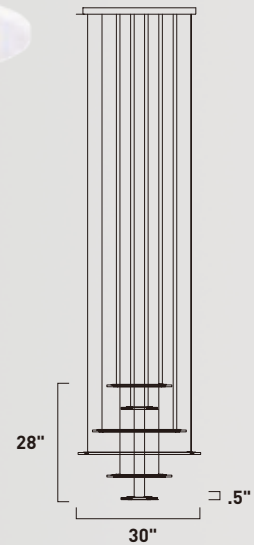

E22664-11MS
Pendant

A

ITEM #	FINISH	LAMPING	DIMENSION	LUMENS			Additional Information
				CRI	INIT.	DEL.	
A E22664	11MS	105W PCB LED 3000K (Integrated)	30"W x 28"H, 183"OAH	80+	7350	4035	

Finish: Matte White Acrylic (11) Matte Silver (MS)