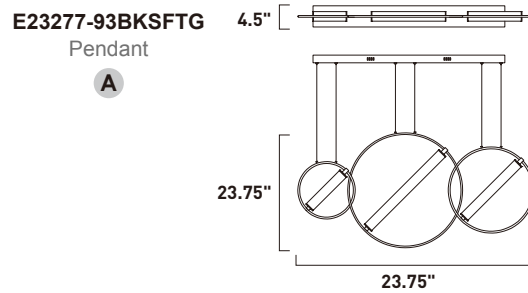

FLARE

- Black and Soft Gold Combination on metal
- Opal White Acrylic diffuser
- Adjustable rings in height or direction
- 3000K Color Temperature
- CRI 80
- Dimmable with Triac dimmers

ITEM #	FINISH	LAMPING	DIMENSION	LUMENS			Additional Information
				CRI	INIT.	DEL.	
A E23277	93BKSFTG	45.4W PCB LED 3000K (Integrated)	23.75"L x 4.5"W x 23.75"H, 145.75"OAH	80	3178	1560	

Finish: Frost Acrylic (93) Black/Soft Gold (BKSFTG)