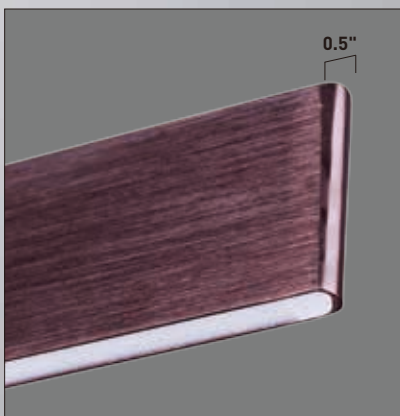

• Close up view