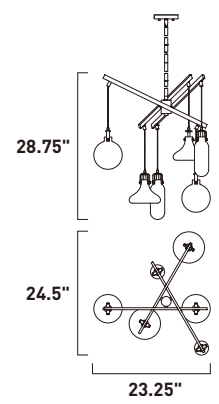

Finish: Clear glass (18) Polished Chrome (PC)

E24306-18PC
Pendant

B

ITEM #	FINISH	LAMPING	DIMENSION	LUMENS	Additional Information
B E24306	18PC	6 x 40W G9, Xenon (Incl.)	23.25"L x 24.5"W x 28.75"H, 69"OAH	2940	