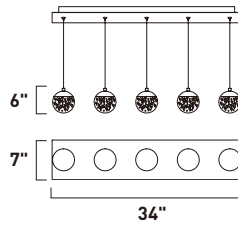

ITEM #	FINISH	LAMPING	DIMENSION	LUMENS			Additional Information
				CRI	INIT.	DEL.	
B E24265	91PC	5 x 5W PCB LED 3000K (Integrated)	34"L x 7"W x 6"H, 128"OAH	80+	1750	2000	
Finish: Bubble glass (91) Polished Chrome (PC)