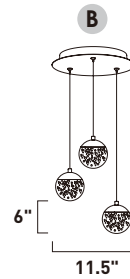

ITEM #	FINISH	LAMPING	DIMENSION	LUMENS			Additional Information
					CRI	INIT.	DEL.	
A	E24264	91PC	5 x 5W PCB LED 3000K (Integrated)	15.5"W x 6"H, 128"OAH	80+	1750	1200	
B	E24263	91PC	3 x 5W PCB LED 3000K (Integrated)	11.5"W x 6"H, 128"OAH	80+	1050	1200	

Finish: Bubble glass (91) Polished Chrome (PC)