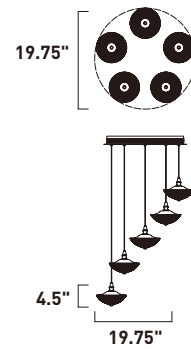

E23153-126BRZGLD
Pendant
B