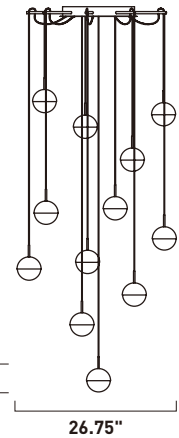

ITEM #	FINISH	LAMPING	DIMENSION	CRI	LUMENS	Additional Information
A	E20328	83PC	12 x 5W PCB LED 3000K (Integrated)	26.75"W x 5.75"H, 121.25"OAH	80+	4200	

Finish: Clear Acrylic (83) Polished Chrome (PC)