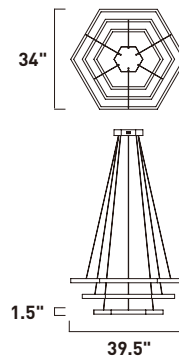

HEX

- Hexagonal Rings illuminated along inside edge
- Finished in Brushed Champagne
- 3000K Color Temperature
- CRI 90
- Dimmable with Triac dimmers

• Additional design options

E22288-BCN
Pendant

A

	ITEM #	FINISH	LAMPING	DIMENSION	CRI	LUMENS	Additional Information
A	E22288	BCN	120W PCB LED 3000K (Integrated)	39.5"L x 34"W x 1.5"H, 121.5"OAH	90	3850	