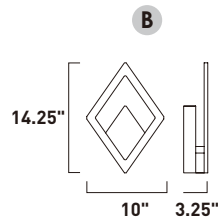

E41493-BZ, -SA, -WT
Interior/Exterior Wall Sconce

	ITEM #	FINISH	LAMPING	DIMENSION	HCO	CRI	LUMENS	Additional Information
A	E41495	BZ, SA, WT	25W LED 3000K (Integrated)	13.5"W x 19.25"H x 3.25"Ext.	14"	90+	1750	
B	E41493	BZ, SA, WT	21W LED 3000K (Integrated)	10"W x 14.25"H x 3.25"Ext.	9.5"	90+	1470	

Finish options: Bronze (BZ) Satin Aluminum (SA) White (WT)