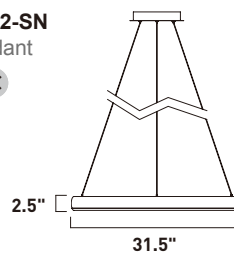

C

E10030-SN
Pendant