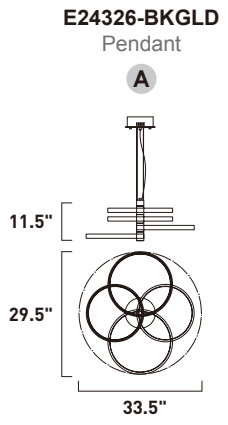

HOOPLA

- Black and Gold finish
- 3000K Color Temperature, CRI 80
- Dimmable with CL Triac Dimmer
- ADA Wall Sconce

ITEM #	FINISH	LAMPING	DIMENSION	LUMENS			Additional Information
				CRI	INIT.	DEL.	
A E24326	BKGLD	64W PCB LED 3000K (Integrated)	33.5"L x 29.5"W x 11.5"H, 134.25"OAH	80+	4480	1280	

Finish: Black/Gold (BKGLD)