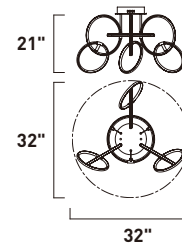

B

E24721-BKPC
Semi-Flush Mount

C

E24723-BKPC
Semi-Flush Mount

D

	ITEM #	FINISH	LAMPING	DIMENSION	HCO	CRI	LUMENS	Additional Information
B	E24720	BKPC	10W PCB LED 3000K (Integrated)	10"W x 10"H x 1.25"Ext.	5.5"	80	710	
C	E24721	BKPC	42W PCB LED 3000K (Integrated)	25"W x 11"H		80	3000	
D	E24723	BKPC	81W PCB LED 3000K (Integrated)	32"W x 21"H		80	5700	