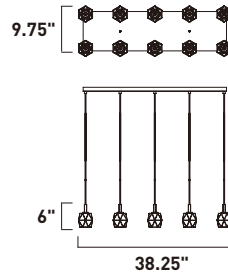

ITEM #	FINISH	LAMPING	DIMENSION	CRI	LUMENS	Additional Information
A	E20719	82PC	10 x 4W G9 LED 3000K (Integrated)	38.25"L x 9.75"W x 6"H, 127"OAH	80+	2800	LED ⓘ

Finish: Heavy Faceted glass (82) Polished Chrome (PC)