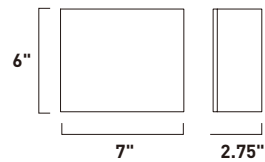

ALUMILUX

- Machined Aluminum
- 3000K Color Temperature
- CRI 90+

E41328-SA, -WT
Interior/Exterior Wall Sconce

A

ITEM #	FINISH	LAMPING	DIMENSION	HCO	CRI	LUMENS INIT.	DEL.	Additional Information
A E41328	SA, WT	6W COB LED 3000K (Integrated)	7"W x 6"H x 2.75"Ext.	3"	90+	420	344	Dimmable with Triac dimmer

Finish options: Satin Aluminum (SA) White (WT)