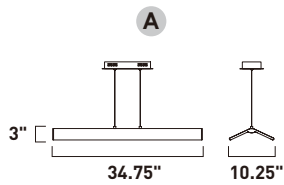

GLIDER

- Extruded Aluminum frames
- Dual Edge Lit LED for even and ample illumination
- Two tone Black and Polished Chrome finish
- 3000K Color Temperature
- CRI 80
- Dimmable with Triac dimmers

	ITEM #	FINISH	LAMPING	DIMENSION	CRI	LUMENS	Additional Information
A	E24333	BKPC	36W LED 3000K (Integrated)	34.75"L x 10.25"W x 3"H, 124"OAH	80	2520	

Finish: Black/Polished Chrome (BKPC)