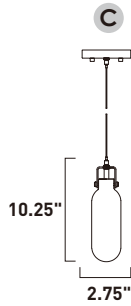

E24301-18PC
Pendant