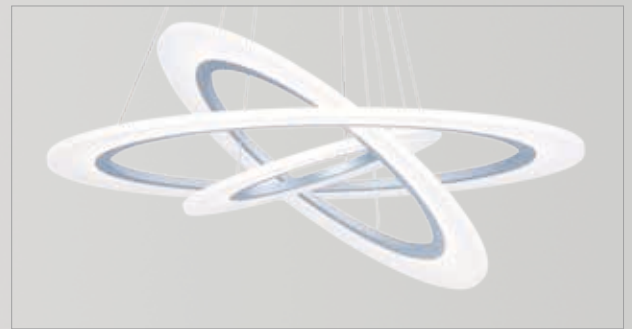

• Additional configuration

E22656-11MS
Pendant

C