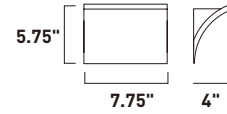

B

E41486-BZ, -SA, -WT
Interior/Exterior Wall Sconce

C