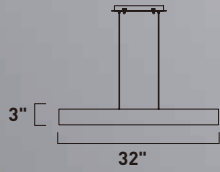

BLADE

- Low-profile .5" aluminum "blade" with integrated LED board recessed into bottom
- 3000K Color Temperature
- CRI 80+
- Dimmable with Triac dimmers

E22903-AL, -BRZ
Pendant

A