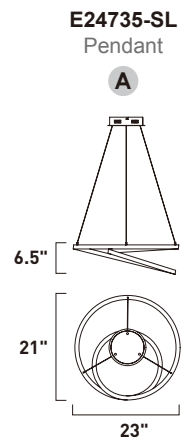

CLOVER

- Silver leaf metal channel
- 120-277V Input
- 3000K Color Temperature, CRI 90
- Dimmable with ELV Dimmer at 120V
- Damp Location Rated

ITEM #	FINISH	LAMPING	DIMENSION	LUMENS			Additional Information
				CRI	INIT.	DEL.	
A E24735	SL	31W PCB LED 3000K (Integrated)	23"L x 21"W x 6.5"H, 128"OAH	90+	2170	1705	

Finish: Silver Leaf (SL)