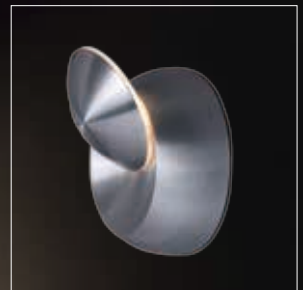

ALUMILUX

- Available in various sizes and finishes
- Machined Aluminum
- 3000K Color Temperature
- CRI 90+
- Dimmable with ELV dimmer

- Adjustable
- Indirect