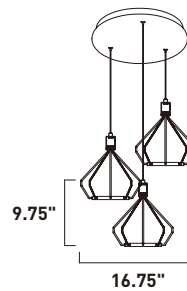

E30623-PC
Pendant

	ITEM #	FINISH	LAMPING	DIMENSION	CRI	LUMENS	Additional Information
A	E30625	PC	5 x 6.5W PCB LED 3000K (Integrated)	21"W x 9.75"H, 128"OAH	80	2280	
B	E30623	PC	3 x 6.5W PCB LED 3000K (Integrated)	16.75"W x 9.75"H, 128"OAH	80	1370	

Finish: Polished Chrome (PC)