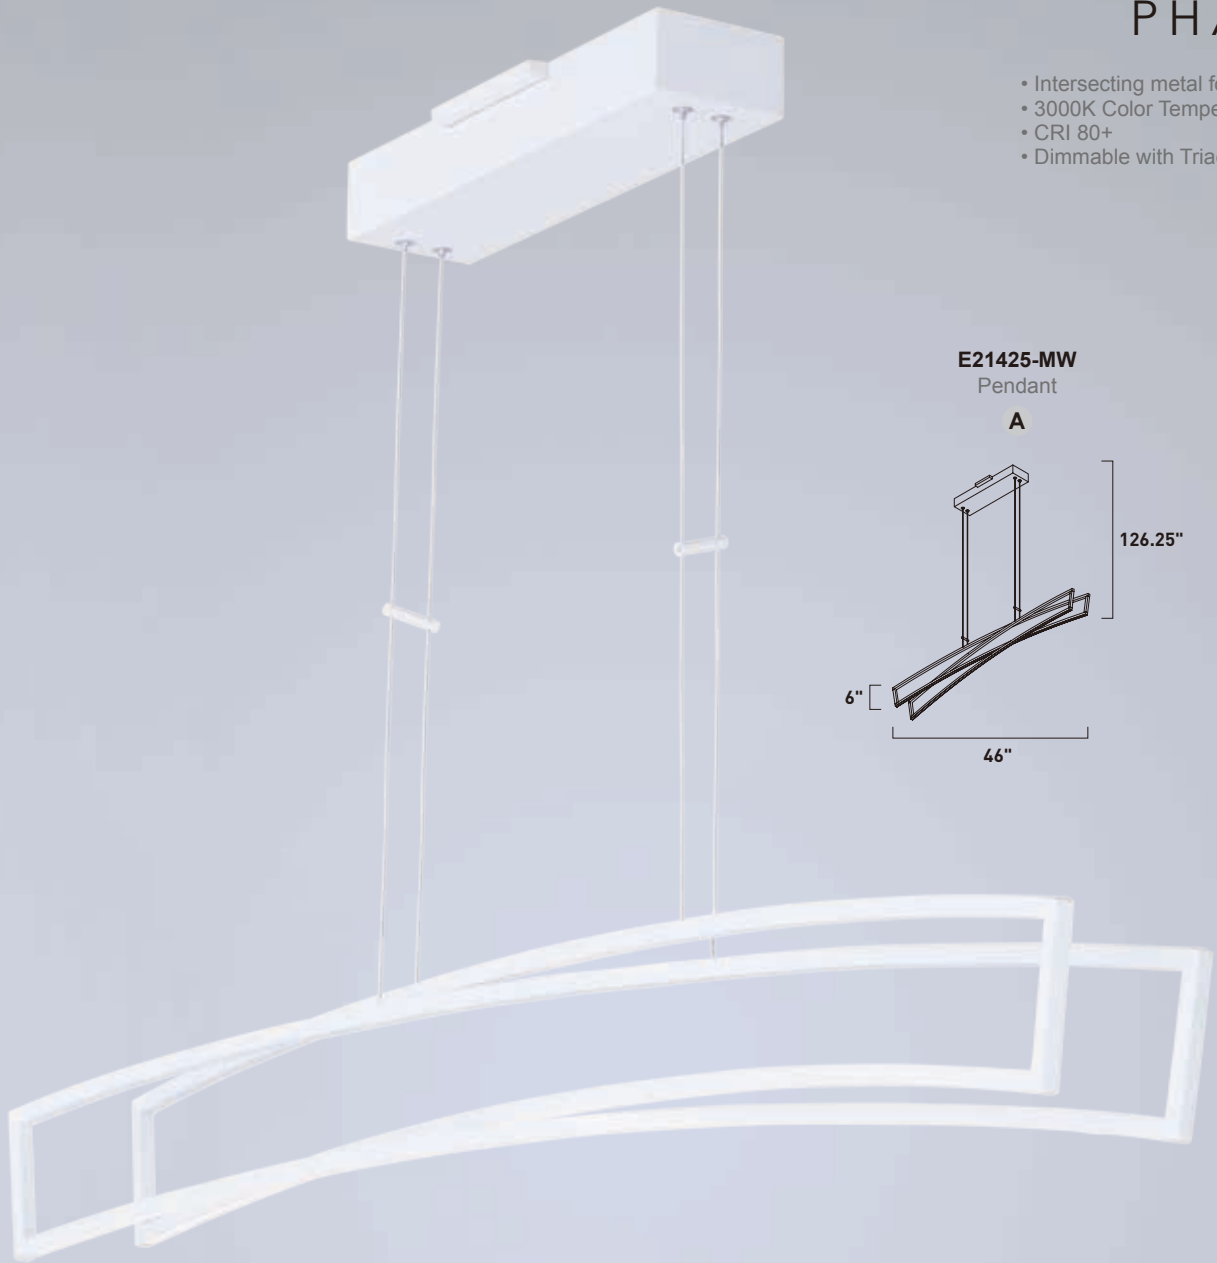

Finish: Matte White (MW)

PHASE

Intersecting bands create interesting and unique forms finished in Matte White. High power LED makes these designs as functional as they are decorative.

PHASE

- Intersecting metal forms
- 3000K Color Temperature
- CRI 80+
- Dimmable with Triac dimmers