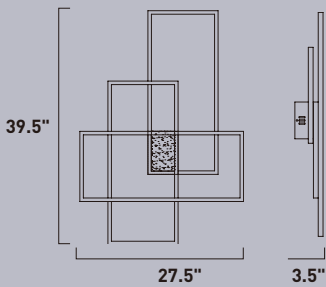

E20708-BK
Wall Mount
A