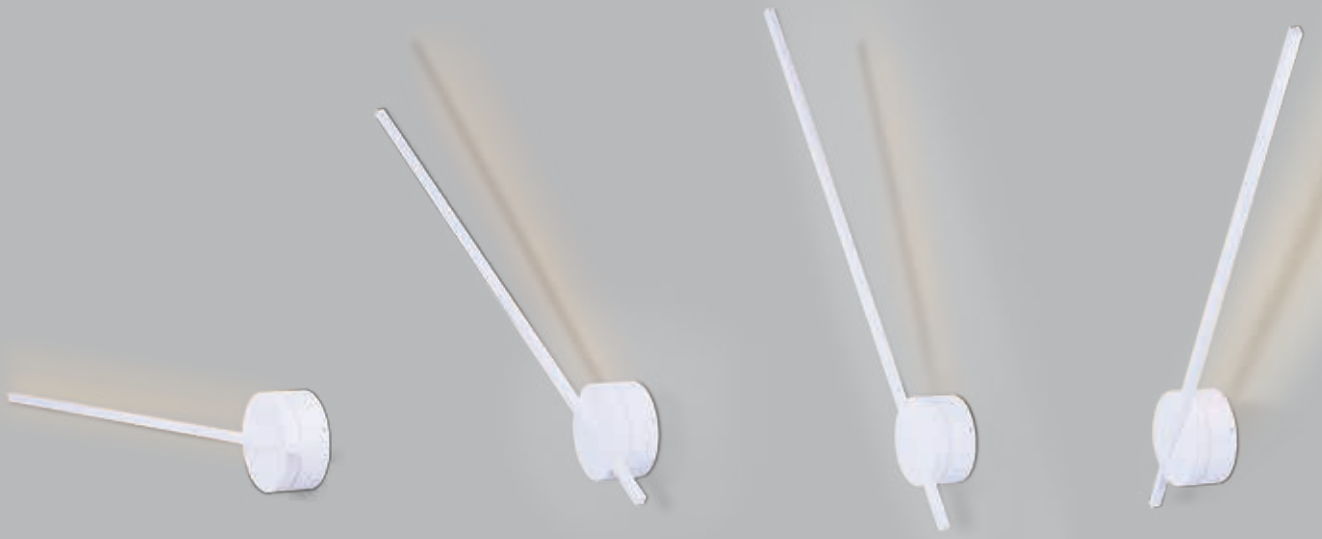

• Adjustable