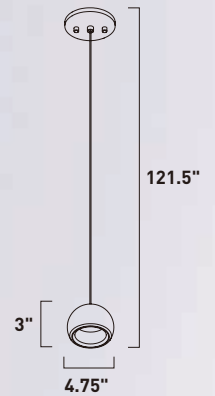

ITEM #	FINISH	LAMPING	DIMENSION	LUMENS			Additional Information
					CRI	INIT.	DEL.	
B	E41483	WT	3 x 4W COB LED 3000K (Integrated)	10"W x 3.75"H, 122"OAH	90	840	930	
C	E41481	WT	1 x 4W COB LED 3000K (Integrated)	4.75"W x 3"H, 121.5"OAH	90	360	310	

Finish: White (WT)