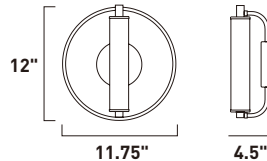

E23271-93BKSFTG
Wall Mount

B

ITEM #	FINISH	LAMPING	DIMENSION	HCO	LUMENS			Additional Information
					CRI	INIT.	DEL.	
B E23271	93BKSFTG	1 x 8.4W PCB LED 3000K (Integrated)	11.75"W x 12"H x 4.5"Ext.	2.25"	80	588	510	

Finish: Frost Acrylic (93) Black/Soft Gold (BKSFTG)