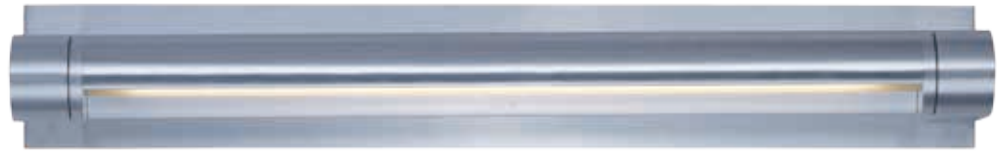

E41460-SA, -WT
Wall Sconce

A

- Rotates 180° degrees

E41465-SA, -WT
Wall Sconce

B

E41464-SA, -WT
Wall Sconce

C

E41463-SA, -WT
Wall Sconce