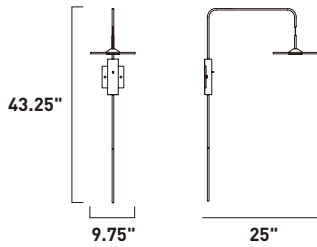

E24748-130MW
Pin-up Wall Sconce

C

ITEM #	FINISH	LAMPING	DIMENSION	HCO	CRI	LUMENS		Additional Information
						INIT.	DEL.	
B E24748	130MW	1 x 12W PCB LED 3000K (Integrated)	9.75"W x 43.25"H x 25"Ext.	15.25"	80	840	550	
C E24741	130MW	1 x 12W PCB LED 3000K (Integrated)	9.75"L x 9.75"W x 4.75"H, 126.75"OAH		80	840	550	

Finish: Etched Acrylic (130) Matte White (MW)