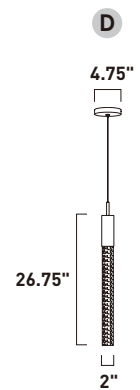

E22871-91PC
Pendant