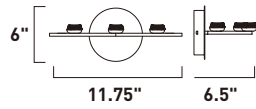

E23163-75BKGLD
Bath Vanity

D