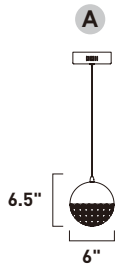

ECLIPSE

- 3000K Color Temperature
- CRI 90
- Dimmable with Triac dimmers

	ITEM #	FINISH	LAMPING	DIMENSION	CRI	LUMENS		Additional Information
						INIT.	DEL.	
A	E31221	20PC	6.1W PCB LED 3000K (Integrated)	6"W x 6.5"H, 128.25"OAH	90	427	370	
B	E31227	20PC	31.5W PCB LED 3000K (Integrated)	20"W x 8.5"H, 130.25"OAH	90	2205	1760	

Finish: Crystal (20) Polished Chrome (PC)