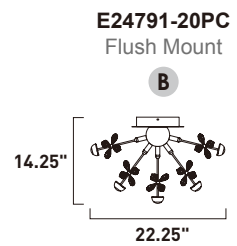

E24793-20PC
Pendant

A

ITEM #	FINISH	LAMPING	DIMENSION	LUMENS			Additional Information	
				CRI	INIT.	DEL.		
A	E24793	20PC	30 x 1.2W LED 3000K (Integrated)	19"L x 19"W x 19"H, 54"OAH	90	2520	1980	

Finish: Crystal (20) Polished Chrome (PC)