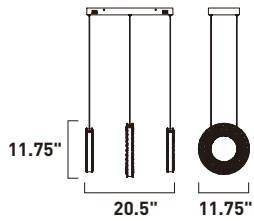

E30563-20PC
Pendant

ITEM #	FINISH	LAMPING	DIMENSION	LUMENS			Additional Information
				CRI	INIT.	DEL.	
A E30563	20PC	45.6W PCB LED 3000K (Integrated)	20.5"L x 11.75"W x 11.75"H, 136"OAH	90	3192	2500	

Finish: Crystal (20) Polished Chrome (PC)