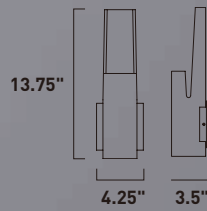

A

E41526-BZ, WT
Interior/Exterior Wall Sconce

B

	ITEM #	FINISH	LAMPING	DIMENSION	HCO	CRI	LUMENS	Additional Information
A	E41524	BZ, WT	2 x 4W COB LED 3000K (Integrated)	4.25"W x 13.75"H x 3.5"Ext.	11.75"	90+	560	
B	E41526	BZ, WT	2 x 4W COB LED 3000K (Integrated)	4.25"W x 23.5"H x 3.5"Ext.	11.75"	90+	560	