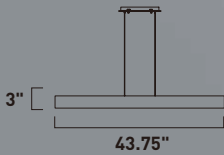

BLADE

- Low-profile .5" aluminum "blade" with integrated LED board recessed into bottom
- 3000K Color Temperature
- CRI 80+
- Dimmable with Triac dimmers

A

E22905-AL, -BRZ
Pendant

B

	ITEM #	FINISH	LAMPING	DIMENSION	CRI	LUMENS	Additional Information
A	E22903	AL, BRZ	19W PCB LED 3000K (Integrated)	32"L x .5"W x 3"H, 128"OAH	80+	1330	
B	E22905	AL, BRZ	26W PCB LED 3000K (Integrated)	43.75"L x .5"W x 3"H, 128"OAH	80+	1820	

Finish options: Brushed Aluminum (AL) Anodized Bronze (BRZ)