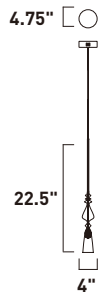

E20744-18PC
Pendant

E