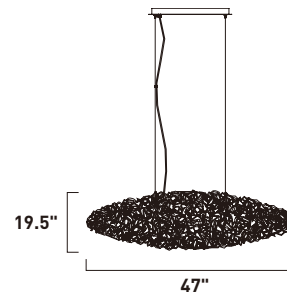

ITEM #	FINISH	LAMPING	DIMENSION	LUMENS			Additional Information
				CRI	INIT.	DEL.	
A E32578	PC	12 x 1.2W LED G4 3000K (Incl.)	47"W x 19.5"H, 130"OAH	80+	1250	1200	

Finish: Polished Chrome (PC)