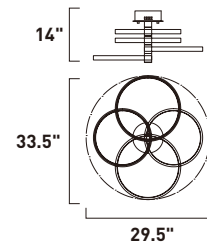

Finish: Black/Gold (BKGLD)

E24320-BKGLD
Wall Mount

B

E24323-BKGLD
Semi-Flush Mount

C

E24324-BKGLD
Semi-Flush Mount

D

	ITEM #	FINISH	LAMPING	DIMENSION	LUMENS			Additional Information
					HCO	CRI	INIT. DEL.	
B	E24320	BKGLD	11W PCB LED 3000K (Integrated)	30"W x 30"H x 2"Ext.	6"	80+	770 220	
C	E24323	BKGLD	40W PCB LED 3000K (Integrated)	26"L x 15.75"W x 11.5"H		80+	2800 800	
D	E24324	BKGLD	64W PCB LED 3000K (Integrated)	29.5"L x 33.5"W x 14"H		80+	4480 1280	