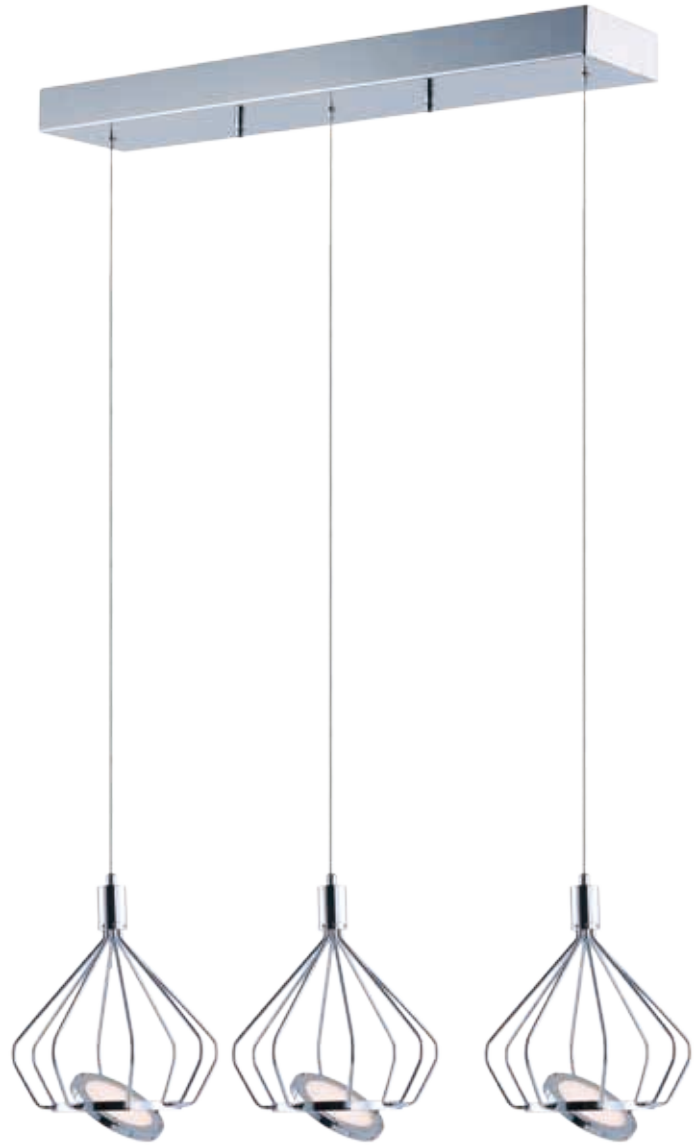

C

D

	ITEM #	FINISH	LAMPING	DIMENSION	CRI	LUMENS	Additional Information
C	E30631	PC	1 x 13W PCB LED 3000K (Integrated)	15.5"W x 16"H, 128"OAH	80	910	
D	E30622	PC	3 x 6.5W PCB LED 3000K (Integrated)	28.5"L x 8.5"W x 9.75"H, 128"OAH	80	1370	

Finish: Polished Chrome (PC)