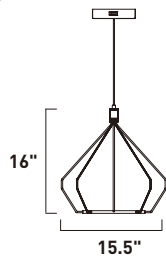

E30631-PC
Pendant

D