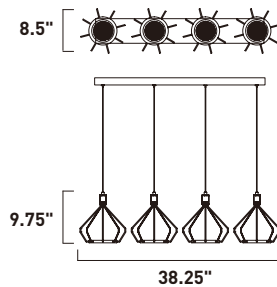

E30621-PC
Pendant
A