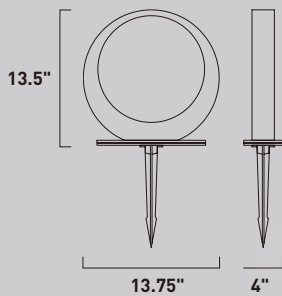

Finish: Black (BK)

• Collection fixture coordinating wall sconce (pg253)

WT White

• Includes ground spike anchor bolts

E41049-BZ, -WT
Pathway Light
C

ITEM #	FINISH	LAMPING	DIMENSION	CRI	LUMENS		Additional Information
					INIT.	DEL.	
C E41049	BZ, WT	12W PCB LED 3000K (Integrated)	13.75"L x 4"W x 13.5"H	90+	840	610	LED