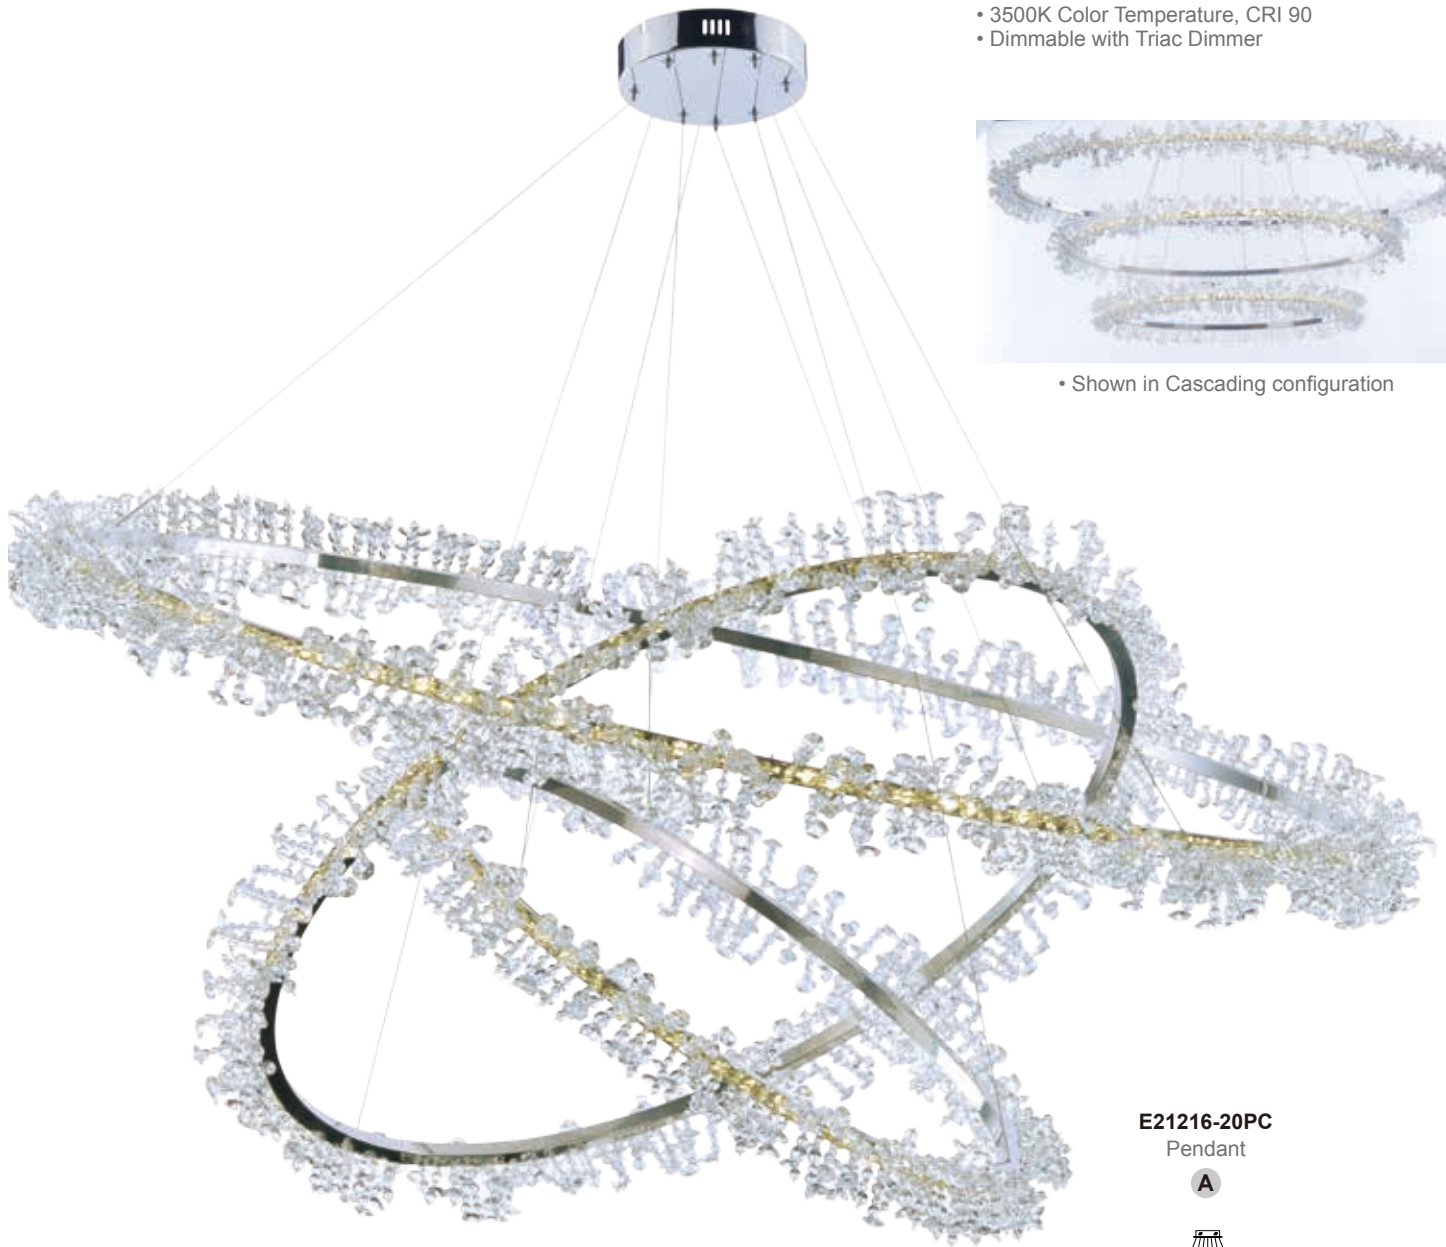

E21216-20PC
Pendant

A