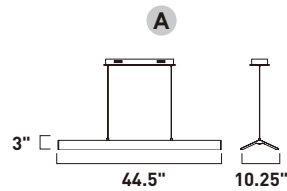

	ITEM #	FINISH	LAMPING	DIMENSION	CRI	LUMENS	Additional Information
A	E24334	BKPC	48W LED 3000K (Integrated)	44.5"L x 10.25"W x 3"H, 124"OAH	80	3360	

Finish: Black/Polished Chrome (BKPC)

GLIDER

- Extruded Aluminum frames
- Dual Edge Lit LED for even and ample illumination
- Two tone Black and Polished Chrome finish
- 3000K Color Temperature
- CRI 80
- Dimmable with Triac dimmers