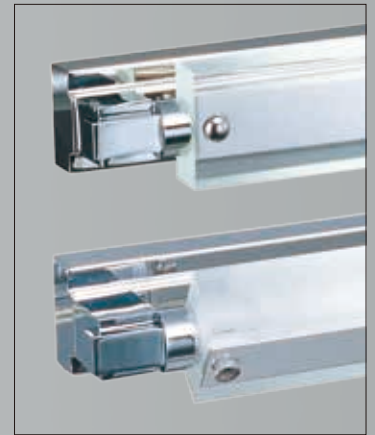

• Rotates 180° degrees