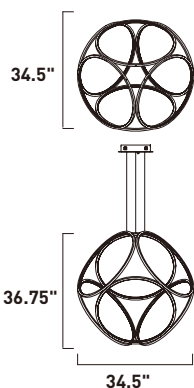

- Rings fused together to make a cube
- Finished in Rose Gold
- 3000K Color Temperature
- CRI 90
- Dimmable with Triac dimmers

A

B

	ITEM #	FINISH	LAMPING	DIMENSION	CRI	LUMENS	Additional Information
A	E22126	RG	101W PCB LED 3000K (Integrated)	34.5"L x 34.5"W x 36.75"H, 149.5"OAH	90	4545	
B	E22128	RG	135W PCB LED 3000K (Integrated)	45.25"L x 45.25"W x 44.5"H, 161.5"OAH	90	6075	

Finish: Rose Gold (RG)