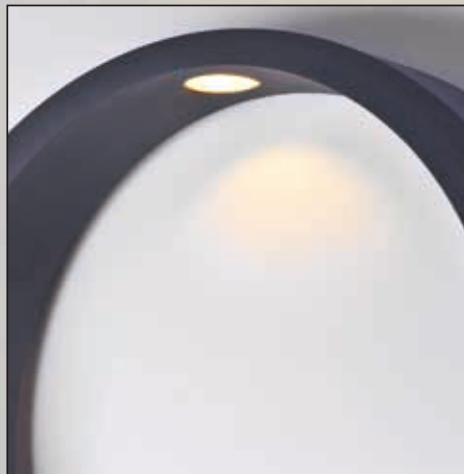

ALUMILUX

- Available in various sizes and finishes
- Collection fixture coordinating landscape lighting (pg260)
- Cast and Machined Aluminum
- 3000K Color Temperature
- CRI 90+