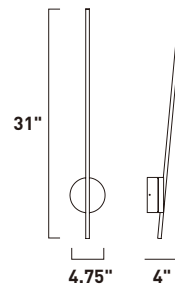

E41440-SA, -WT
Interior/Exterior Wall

C