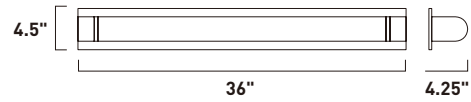

E41460-SA, -WT
Wall Sconce

A

- Rotates 180° degrees

E41465-SA, -WT
Wall Sconce

B

E41464-SA, -WT
Wall Sconce

C

E41463-SA, -WT
Wall Sconce