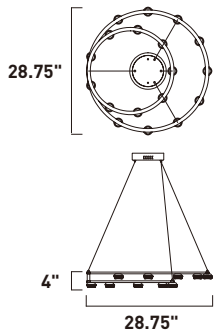

A

ITEM #	FINISH	LAMPING	DIMENSION	LUMENS		Additional Information
				CRI	INIT. DEL.	
A E23166	75BKGLD	18 x 2.4W LED 3000K (Integrated)	28.75"L x 28.75"W x 4"H, 123.5"OAH	80	3024 1010	

Finish: Clear Acrylic (75) Black/Gold (BKGLD)