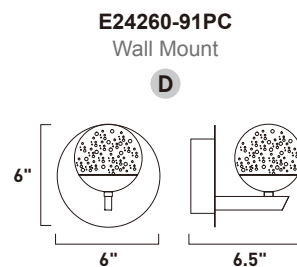

ITEM #	FINISH	LAMPING	DIMENSION	LUMENS			Additional Information
					HCO	CRI	INIT. DEL.	
C	E24261	91PC	1 x 5W PCB LED 3000K (Integrated)	5.5"W x 5.75"H, 128"OAH	80+	350	400	
D	E24260	91PC	1 x 5W PCB LED 3000K (Integrated)	6"W x 6"H x 6.5"Ext.	3"	80+	350	400

Finish: Bubble glass (91) Polished Chrome (PC)