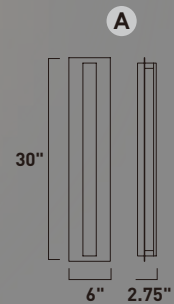

E41294-BKSA, -BZ
Interior/Exterior Wall Sconce