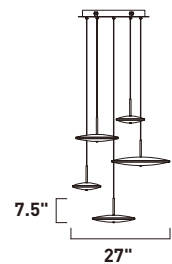

CYMBALS

- Solid Stainless Steel pendants illuminated along the edge
- Brushed Satin Brass finish
- 3000K Color Temperature
- CRI 90
- Dimmable with Triac dimmers

E22827-SBR
Pendant

A

26.25"

7.5"

27"

	ITEM #	FINISH	LAMPING	DIMENSION	CRI	LUMENS	Additional Information
A	E22827	SBR	70W PCB LED 3000K (Integrated)	27"L x 26.25"W x 7.5"H, 127.5"OAH	90	3850	  