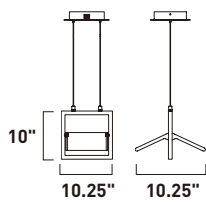

• Adjustable

B

C

	ITEM #	FINISH	LAMPING	DIMENSION	CRI	LUMENS	Additional Information
B	E24337	BKPC	10W LED 3000K (Integrated)	10.25"L x 10.25"W x 10"H, 126"OAH	80	700	
C	E24339	BKPC	15W LED 3000K (Integrated)	13.75"L x 9.75"W x 66"H	80	1050	

Finish: Black/Polished Chrome (BKPC)