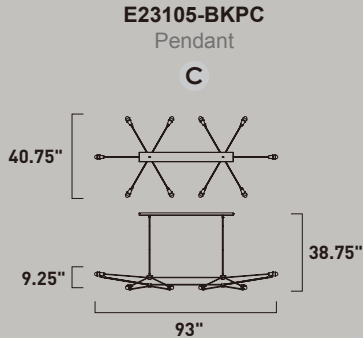

BOUNCE

- Carefully balanced wire suspension
- Two tone Black and Polished Chrome finish
- 3000K Color Temperature
- CRI 90+
- Dimmable with Triac dimmers

ITEM #	FINISH	LAMPING	DIMENSION	LUMENS			Additional Information	
				CRI	INIT.	DEL.		
A	E23100	BKPC	6 x 8W PCB LED 3000K (Integrated)	35.5"L x 28.5"W x 7.75"H, 39.75"OAH	90+	3360	3000	
B	E23103	BKPC	6 x 8W PCB LED 3000K (Integrated)	55.25"L x 40.75"W x 9.25"H, 40.5"OAH	90+	3360	3000	
C	E23105	BKPC	10 x 8W PCB LED 3000K (Integrated)	93"L x 40.75"W x 9.25"H, 38.75"OAH	90+	5600	5000	

Finish: Black/Polished Chrome (BKPC)