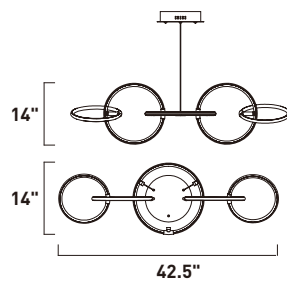

E24726-BKPC
Pendant
A