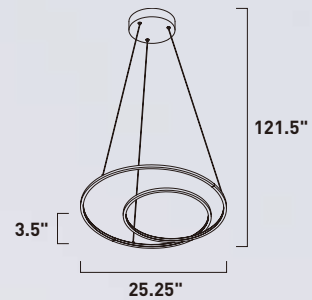

ITEM #	FINISH	LAMPING	DIMENSION	LUMENS		Additional Information
				CRI	INIT. DEL.	
A E21325	MS	55W LED 3000K (Integrated)	25.25"W x 3.5"H x 121.5"OAH	80+	3850 2170	

Finish: Matte Silver (MS)