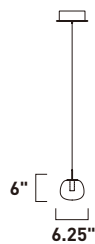

E21122-11WT
Pendant

D