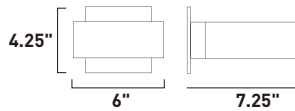

ALUMILUX

- Available in various shapes and finishes
- Cast and Machined Aluminum
- 3000K Color Temperature
- CRI 80+
- Interior/Exterior wall sconces

A

B

C

	ITEM #	FINISH	LAMPING	DIMENSION	HCO	CRI	LUMENS	Additional Information
A	E41324	BZ, SA	8.9W LED 3000K (Integrated)	15.75"W x 4.25"H x 7.25"Ext.	2.16"	80+	560	
B	E41323	BZ, SA	2.7W LED 3000K (Integrated)	6"W x 4.25"H x 7.25"Ext.	2.16"	80+	560	
C	E41318	BZ, SA	6W LED 3000K (Integrated)	14"W x 6.75"H x 3.5"Ext.	3.44"	80+	420	

Finish options: Bronze (BZ) Satin Aluminum (SA)