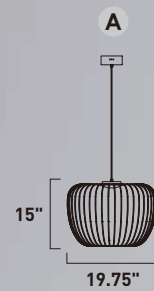

E20575-WT
Pendant