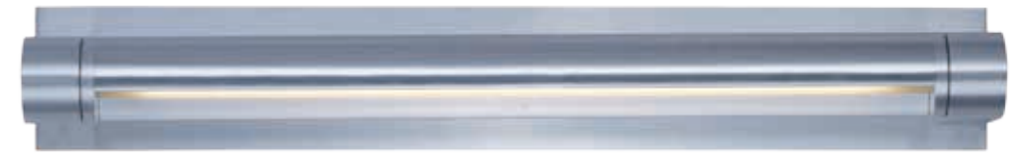

ALUMILUX

- Available in various shapes and finishes
- Collection features coordinating pendants and interior wall sconces
- Machined Aluminum
- 3000K Color Temperature
- CRI 90
- Dimmable with Electronic Low Voltage dimmer

• Rotates 180° degrees

• Rotates 180° degrees

ITEM #	FINISH	LAMPING	DIMENSION	LUMENS			Additional Information
				HCO	CRI	INIT. DEL.	
A	E41460	SA, WT; 8W LED 3000K (Integrated)	4.25"W x 15.25"H x 4.25"Ext.	13"	90	560 430	
B	E41465	SA, WT; 20W LED 3000K (Integrated)	36"W x 4.5"H x 4.25"Ext.	2.25"	90	1400 750	
C	E41464	SA, WT; 15W LED 3000K (Integrated)	30"W x 4.5"H x 4.25"Ext.	2.25"	90	1050 580	
D	E41463	SA, WT; 10W LED 3000K (Integrated)	24"W x 4.5"H x 4.25"Ext.	2.25"	90	700 420	

Finish options: Satin Aluminum (SA) White (WT)