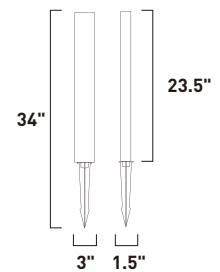

E41364-BZ, -SA
Pathway Light

	ITEM #	FINISH	LAMPING	DIMENSION	CRI	LUMENS	Additional Information
A	E41366	BZ, SA	5.4W LED 3000K (Integrated)	4"W x 34"H	80+	420	LED
B	E41363	BZ, SA	2W LED 3000K (Integrated)	3.25"W x 34"H	80+	140	LED
C	E41364	BZ, SA	3W LED 3000K (Integrated)	3"W x 34"H	80+	210	LED

Finish options: Bronze (BZ) Satin Aluminum (SA)