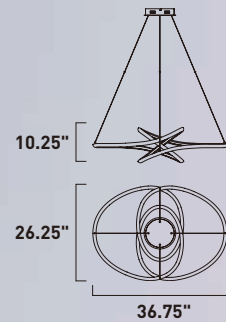

ITEM #	FINISH	LAMPING	DIMENSION	LUMENS CRI	LUMENS		Additional Information
					INIT.	DEL.	
A E30647	MW	66W PCB LED 3000K (Integrated)	36.75"L x 26.25"W x 10.25"H x 131.5"OAH	90+	4620	2970	

Finish: Matte White (MW)