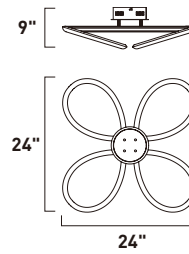

Finish: Silver Leaf (SL)

E24732-SL
Flush Mount

B

E24734-SL
Pendant

C

	ITEM #	FINISH	LAMPING	DIMENSION	LUMENS			Additional Information
					CRI	INIT.	DEL.	
B	E24732	SL	39W PCB LED 3000K (Integrated)	24"L x 24"W x 9"H	90+	2730	1994	
C	E24734	SL	39W PCB LED 3000K (Integrated)	24"L x 24"W x 7.5"H x 129"OAH	90+	2730	2154	