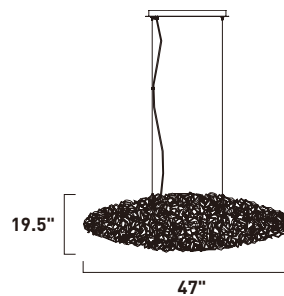

ITEM #	FINISH	LAMPING	DIMENSION	LUMENS			Additional Information
				CRI	INIT.	DEL.	
A E32578	PC	12 x 1.2W LED G4 3000K (Incl.)	47"W x 19.5"H x 130"OAH	80+	1250	1200	

Finish: Polished Chrome (PC)