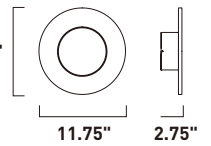

ITEM #	FINISH	LAMPING	DIMENSION	LUMENS			Additional Information	
					HCO	CRI	INIT. DEL.		
B	E41380	BZ, WT	6W LED 3000K (Integrated)	5.25"W x 5.25"H x 1.75"Ext.	2.75"	80	600	295	Backlit Indirect
C	E41381	BZ, WT	8W LED 3000K (Integrated)	7"W x 7"H x 1.75"Ext.	3.5"	80	800	505	Backlit Indirect
D	E41382	BZ, WT	15W LED 3000K (Integrated)	11.75"W x 11.75"H x 2.75"Ext.	6"	80	1500	1250	Backlit Indirect

Finish options: Bronze (BZ) White (WT)