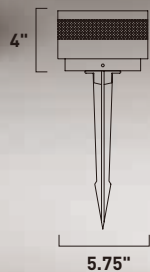

E41357-BK
Pathway Light

B