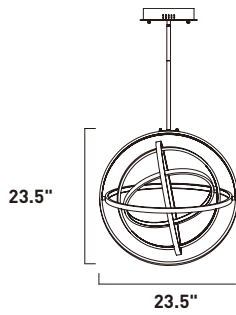

E24783-BK, -PC
Pendant/Flush Mount

C