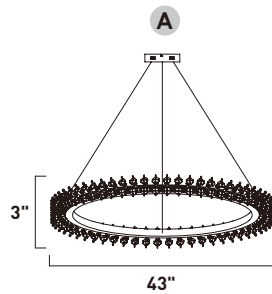

E21213-20PC
Pendant