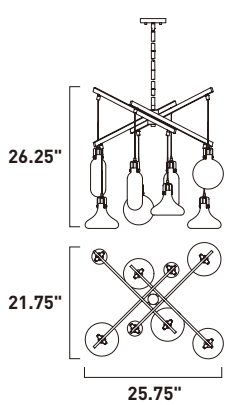

E24308-18PC
Pendant

A