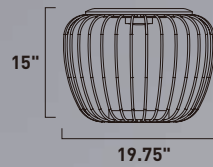

Finish: White (WT)

- Suitable for damp location
- Great for outdoor living spaces

E20578-WTNW
Stool or Table

C

E20577-WTNW
Stool or Table

B

	ITEM #	FINISH	LAMPING	DIMENSION	LUMENS			Additional Information
					CRI	INIT.	DEL.	
B	E20577	WTNW	7W PCB LED 3000K (Integrated)	19.75"W x 15"H	80+	576	470	
C	E20578	WTNW	7W PCB LED 3000K (Integrated)	24.75"W x 18.75"H	80+	576	382	