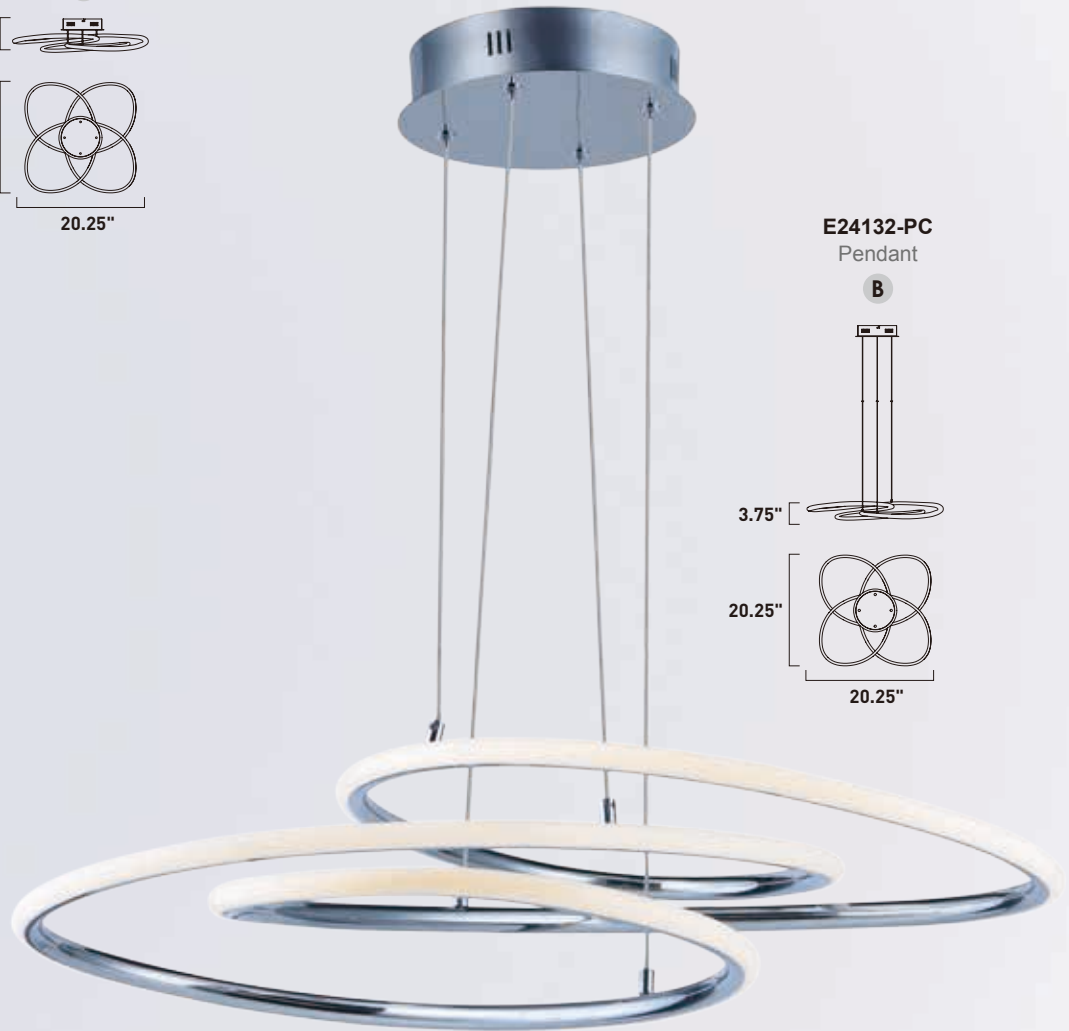

Finish: Polished Chrome (PC)

E24134-PC
Flush Mount

E24132-PC
Pendant

ITEM #	FINISH	LAMPING	DIMENSION	CRI	LUMENS		Additional Information	
					INIT.	DEL.		
B	E24132	PC	40W PCB LED 3000K (Integrated)	20.25"L x 20.25"W x 3.75"H x 129"OAH	90+	2800	2200	
C	E24134	PC	40W PCB LED 3000K (Integrated)	20.25"L x 20.25"W x 10"H	90+	2800	2105	