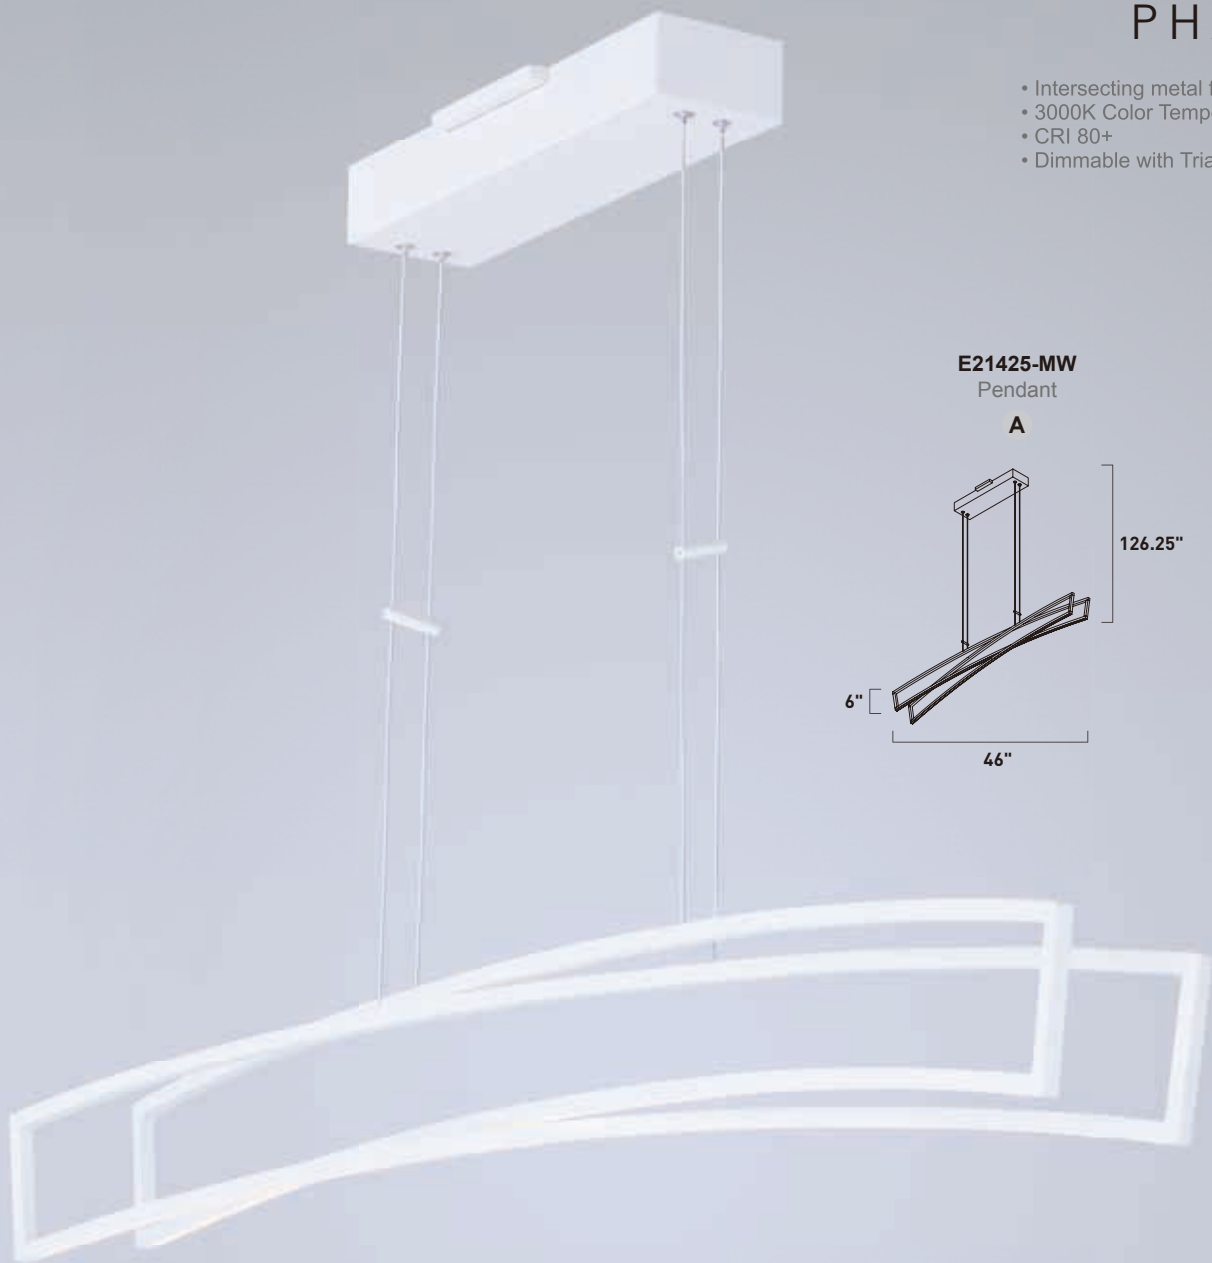

Finish: Matte White (MW)

PHASE

Intersecting band create interesting and unique forms finished in Matte White. High power LED makes these designs as functional as they are decorative.

PHASE

- Intersecting metal forms
- 3000K Color Temperature
- CRI 80+
- Dimmable with Triac dimmers