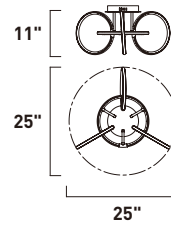

B

C

D

ITEM #	FINISH	LAMPING	DIMENSION	HCO	CRI	LUMENS	Additional Information	
B	E24720	BKPC	10W LED 3000K (Integrated)	10"W x 10"H x 1.25"Ext.	5.5"	80	710	
C	E24721	BKPC	42W LED 3000K (Integrated)	25"W x 11"H		80	3000	
D	E24723	BKPC	81W LED 3000K (Integrated)	32"W x 21"H		80	5700	

Finish: Black/Polished Chrome (BKPC)