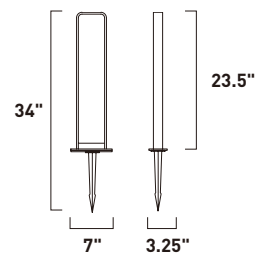

- Includes ground spike anchor bolts

	ITEM #	FINISH	LAMPING	DIMENSION	CRI	LUMENS	Additional Information
D	E41360	BZ, SA	7W LED 3000K (Integrated)	8.75"W x 20"H	80+	490	LED
E	E41367	BZ, SA	3W LED 3000K (Integrated)	6"W x 23.5"H	80+	210	LED
F	E41371	BZ, SA	3W LED 3000K (Integrated)	7"W x 23.5"H	80+	210	LED

Finish options: Bronze (BZ) Satin Aluminum (SA)