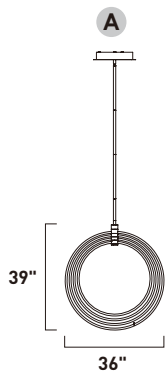

E24049-BP, -BZ
Pendant

ITEM #	FINISH	LAMPING	DIMENSION	LUMENS			Additional Information	
				CRI	INIT.	DEL.		
A	E24049	BP, BZ	100W PCB LED 3000K (Inte.)	36"W x 39"H x 85.25"OAH	80+	10000	7000	

Finish options: Brushed Platinum (BP) Bronze (BZ)