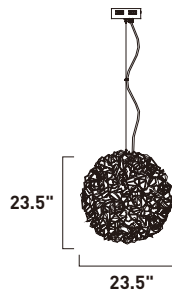

E32572-PC
Pendant

C