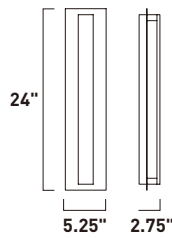

B

C

	ITEM #	FINISH	LAMPING	DIMENSION	HCO	CRI	LUMENS INIT.	DEL.	Additional Information
B	E41292	BKSA, BZ	11W PCB LED 3000K (Integrated)	5.25"W x 24"H x 2.75"Ext.	12"	90+	770	58	
C	E41290	BKSA, BZ	7W PCB LED 3000K (Integrated)	5.25"W x 18"H x 2.75"Ext.	9"	90+	490	35	

Finish options: Black/Satin Aluminum (BKSA) Bronze (BZ)