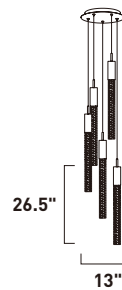

Finish: Bubble (91) Polished Chrome (PC)

BIG FIZZ

- 3000K Color Temperature, CRI 90
- Dimmable with CL Triac Dimmer

E22877-91PC
Pendant

A

E22875-91PC
Pendant

B

	ITEM #	FINISH	LAMPING	DIMENSION	LUMENS		Additional Information
					CRI	INIT. DEL.	
A	E22877	91PC	7 x 8W COB LED 3000K (Integrated)	16"W x 26.5"H x 128"OAH	90+	3360 1750	
B	E22875	91PC	5 x 8W COB LED 3000K (Integrated)	13"W x 26.5"H x 128"OAH	90+	2400 1250	