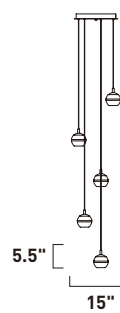

E24595-93PC
Pendant

	ITEM #	FINISH	LAMPING	DIMENSION	CRI	LUMENS		Additional Information
						INIT.	DEL.	
A	E24593	93PC	3 x 6W PCB LED 3000K (Integrated)	11.5"W x 5.5"H x 127.5"OAH	80+	1440	1923	
B	E24595	93PC	5 x 6W PCB LED 3000K (Integrated)	15"W x 5.5"H x 127.5"OAH	80+	2400	3205	

Finish: Frost/Clear Acrylic (93) Polished Chrome (PC)