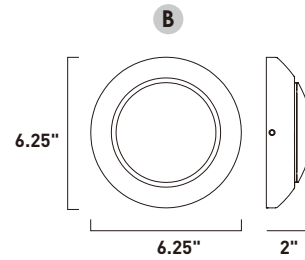

E41375-SA, -BZ
Interior/Exterior Wall Sconce