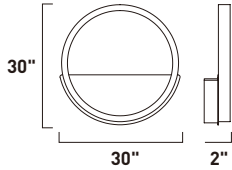

E24323-BKGLD
Semi-Flush Mount

C