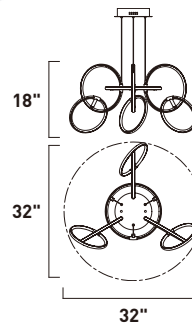

E24725-BKPC
Pendant

ITEM #	FINISH	LAMPING	DIMENSION	CRI	LUMENS	Additional Information
A E24725	BKPC	81W LED 3000K (Integrated)	32"W x 18"H x 133.5"OAH	80	5700	

Finish: Black/Polished Chrome (BKPC)