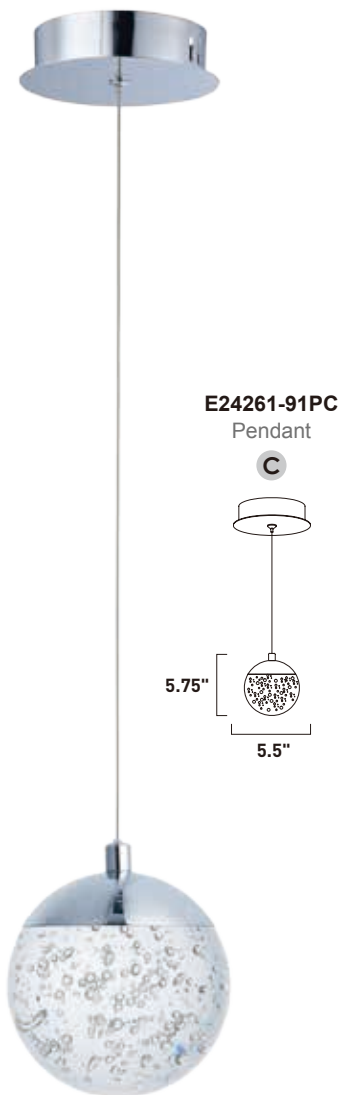

Finish: Bubble glass (91) Polished Chrome (PC)

	ITEM #	FINISH	LAMPING	DIMENSION	LUMENS			Additional Information
					HCO	CRI	INIT. DEL.	
C	E24261	91PC	1 x 5W PCB LED 3000K (Integrated)	5.5"W x 5.75"H x 128"OAH	80+	350	400	
D	E24260	91PC	1 x 5W PCB LED 3000K (Integrated)	6"W x 6"H x 6.5"Ext.	3"	80+	350	400