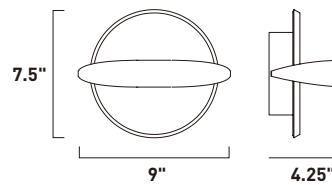

E41385-WT
Interior/Exterior Wall Sconce

ITEM #	FINISH	LAMPING	DIMENSION	HCO	CRI	LUMENS		Additional Information
						INIT.	DEL.	
B E41385	WT	5W LED 3000K (Integrated)	9"W x 7.5"H x 4.25"Ext.	4.25"	80+	500	290	Indirect

Finish: White (WT)