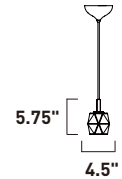

Finish: Heavy Faceted glass (82) Polished Chrome (PC)

E20714-82PC
Pendant

B

E20711-82PC
Pendant

C

	ITEM #	FINISH	LAMPING	DIMENSION	CRI	LUMENS	Additional Information
B	E20714	82PC	4 x 4W G9 LED 3000K (Integrated)	29.5"L x 4.25"W x 5.75"H x 127"OAH	80+	1120	LED (↑)
C	E20711	82PC	1 x 4W G9 LED 3000K (Integrated)	4.5"W x 5.75"H x 128.5"OAH	80+	280	LED (↑) (120°)