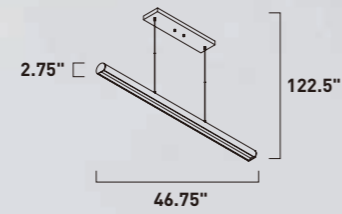

ALUMILUX

- Available in various shapes and finishes
- Collection features coordinating interior wall sconces
- Machined Aluminum
- 3000K Color Temperature
- CRI 90+
- Dimmable with Electronic Low Voltage dimmer

A

B

ITEM #	FINISH	LAMPING	DIMENSION	CRI	LUMENS	Additional Information
A E41467	SA, WT	30W LED 3000K (Integrated)	46.75"W x 4.5"W x 2.75"H x 122.5"OAH.	90+	2100	

Finish options: Satin Aluminum (SA) White (WT)

ITEM #	FINISH	LAMPING	DIMENSION	CRI	LUMENS	Additional Information
B E41468	SA, WT	35W LED 3000K (Integrated)	58.25"W x 4.5"W x 2.75"H x 122.5"OAH.	90+	2450	

Finish options: Satin Aluminum (SA) White (WT)