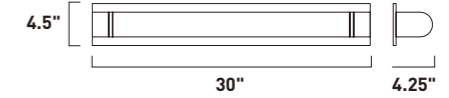

E41464-SA, -WT
Wall Sconce
C