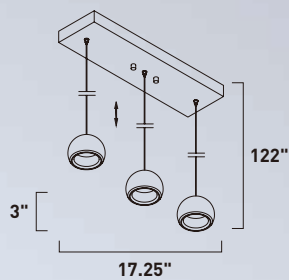

E41484-WT
Pendant

ITEM #	FINISH	LAMPING	DIMENSION	LUMENS		Additional Information
				CRI	INIT. DEL.	
A E41484	WT	3 x 4W COB LED 3000K (Integrated))	17.25"L x 4.5"W x 3"H x 122"OAH	90	840 930	

Finish: White (WT)