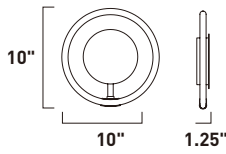

E24721-BKPC
Semi-Flush Mount

C