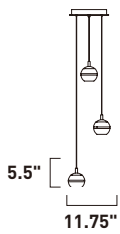

E24593-93PC
Pendant

B