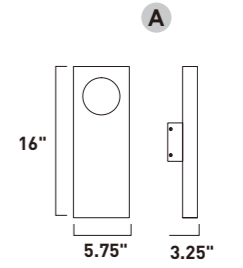

E41368-BZ, -SA, -WT
Interior/Exterior Wall Sconce