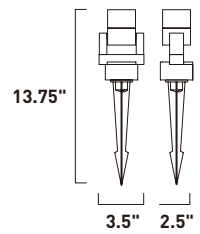

- Includes ground spike anchor bolts
- Includes LV cable connector
- LED Garden options

E41369-BZ, -SA
Pathway Light

A

E41365-BZ, -SA
Pathway Light

B

E41350-BZ, -SA
Pathway Light

C

• Includes ground spike anchor bolts