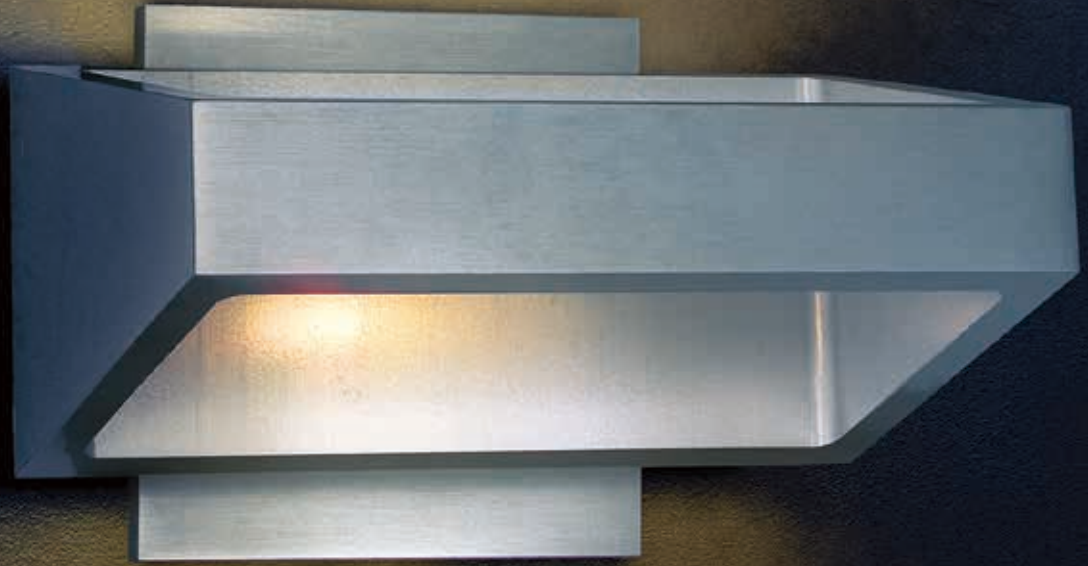

ALUMILUX

- Available in various shapes and finishes
- Cast and Machined Aluminum
- 3000K Color Temperature
- CRI 80+

A