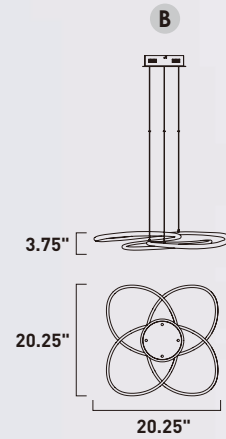

Finish: Polished Chrome (PC)

E24134-PC
Flush Mount

E24132-PC
Pendant

ITEM #	FINISH	LAMPING	DIMENSION	CRI	LUMENS		Additional Information	
					INIT.	DEL.		
B	E24132	PC	40W PCB LED 3000K (Integrated)	20.25"L x 20.25"W x 3.75"H x 129"OAH	90+	2800	2200	
C	E24134	PC	40W PCB LED 3000K (Integrated)	20.25"L x 20.25"W x 10"H	90+	2800	2105	