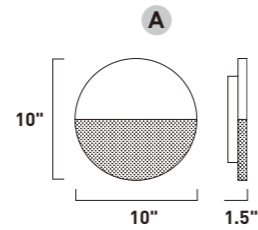

E41280-SA, -WT
Interior/Exterior Wall Sconce