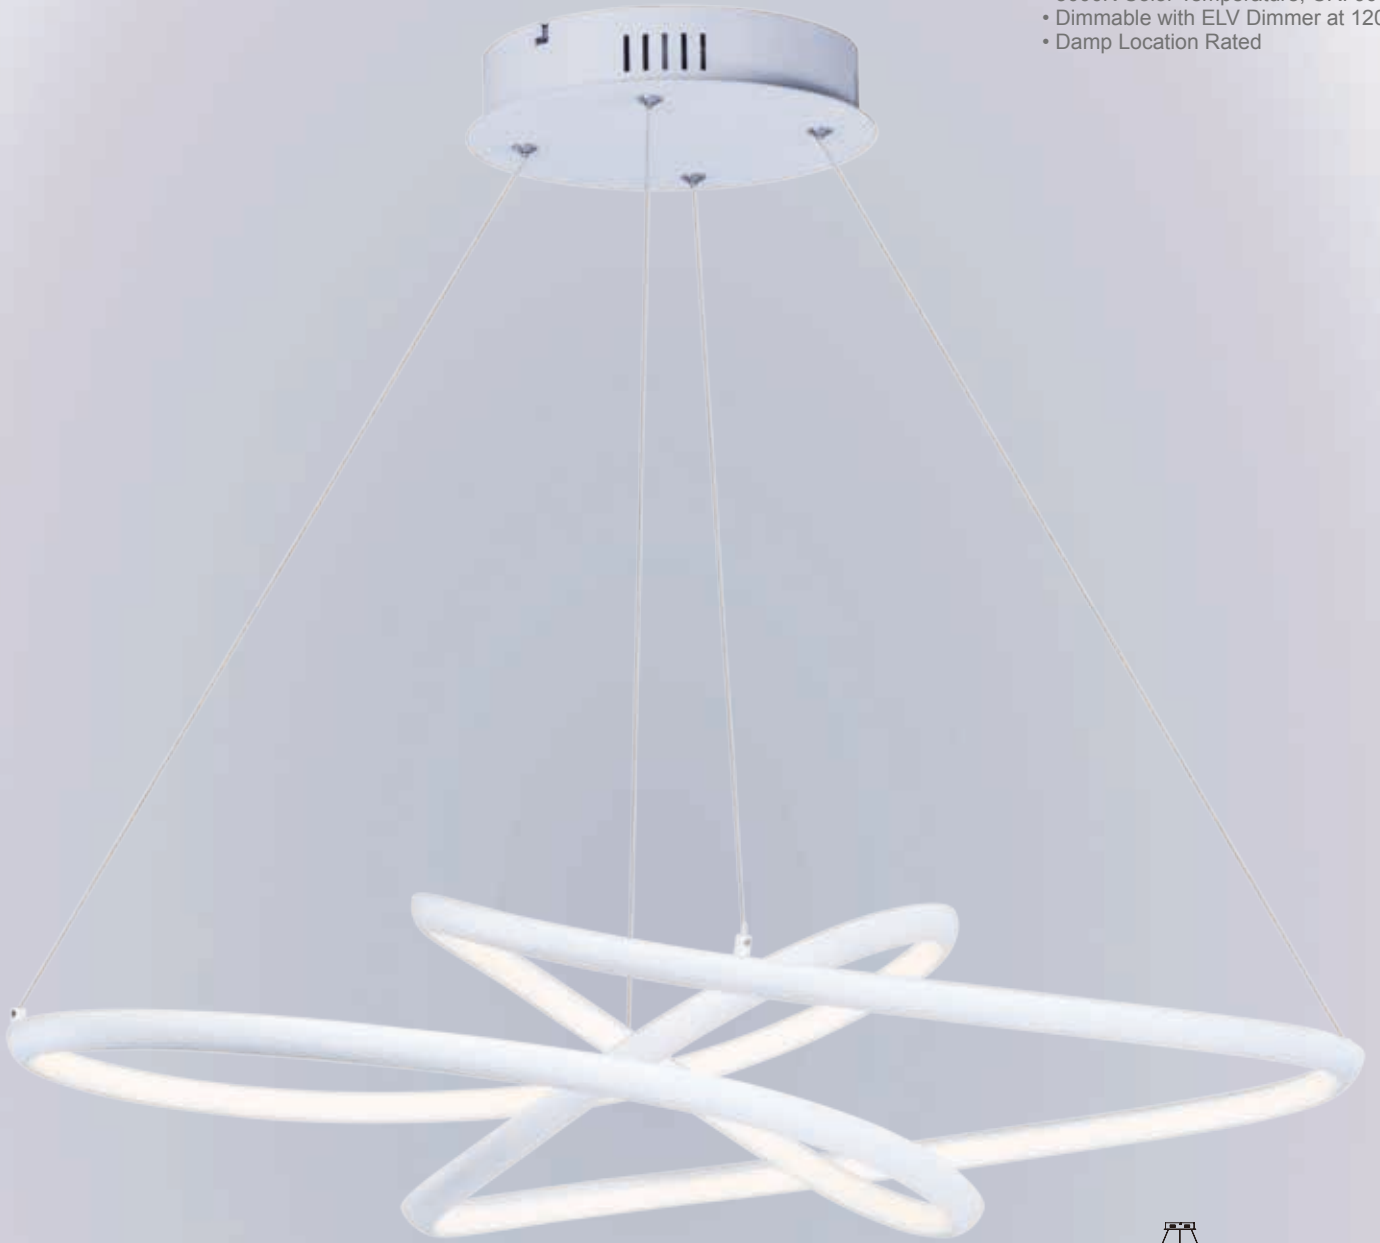

TWISTED

- 120-277V Input
- 3000K Color Temperature, CRI 90
- Dimmable with ELV Dimmer at 120V
- Damp Location Rated

E30647-MW
Pendant
A