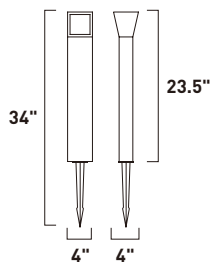

E41366-BZ, -SA
Pathway Light

B