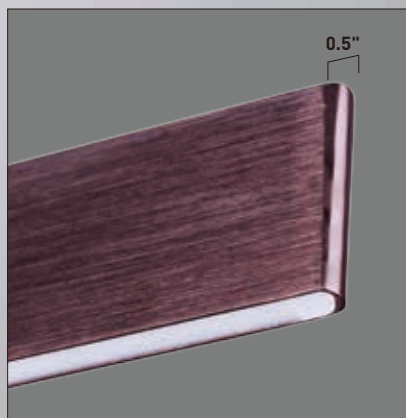

• Close up view