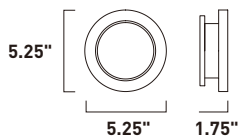

E41381-BZ, -WT
Interior/Exterior Wall Sconce

C