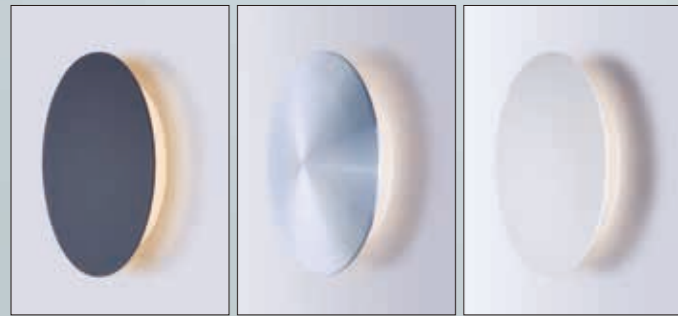

ALUMILUX

- Machined Aluminum
- 3000K Color Temperature
- CRI 90+
- Dimmable with Electronic Low Voltage dimmer