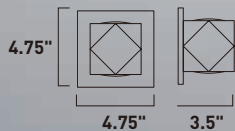

E41532-BZ
2-Light Interior/Exterior Wall Sconce

B