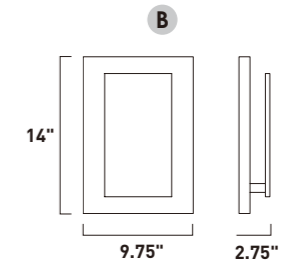

E41335-BKSA, -WT
Interior/Exterior Wall Sconce