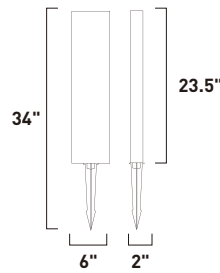

- Includes ground spike anchor bolts
- Includes LV cable connector
- LED Garden options

E41369-BZ, -SA
Pathway Light

A

E41365-BZ, -SA
Pathway Light

B

E41350-BZ, -SA
Pathway Light

C

• Includes ground spike anchor bolts