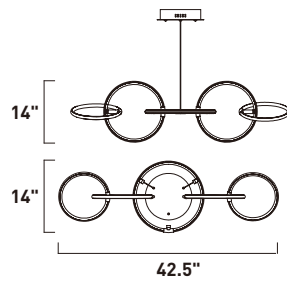

E24726-BKPC
Pendant
A