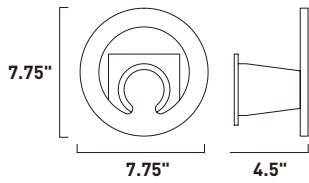

E41300-BZ, -SA
Interior/Exterior Wall Sconce

E