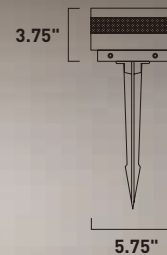

ITEM #	FINISH	LAMPING	DIMENSION	CRI	LUMENS		Additional Information
						INIT.	DEL.	
A	E41358	BK	9W LED 3000K (Integrated)	5.75"W x 4"H	90+	630	250	
B	E41357	BK	12W LED 3000K (Integrated)	5.75"W x 3.75"H	90+	840	220	

Finish: Black (BK)