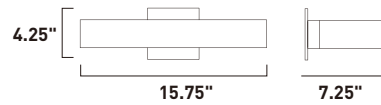

E41323-BZ, -SA
Interior/Exterior Wall Sconce

B