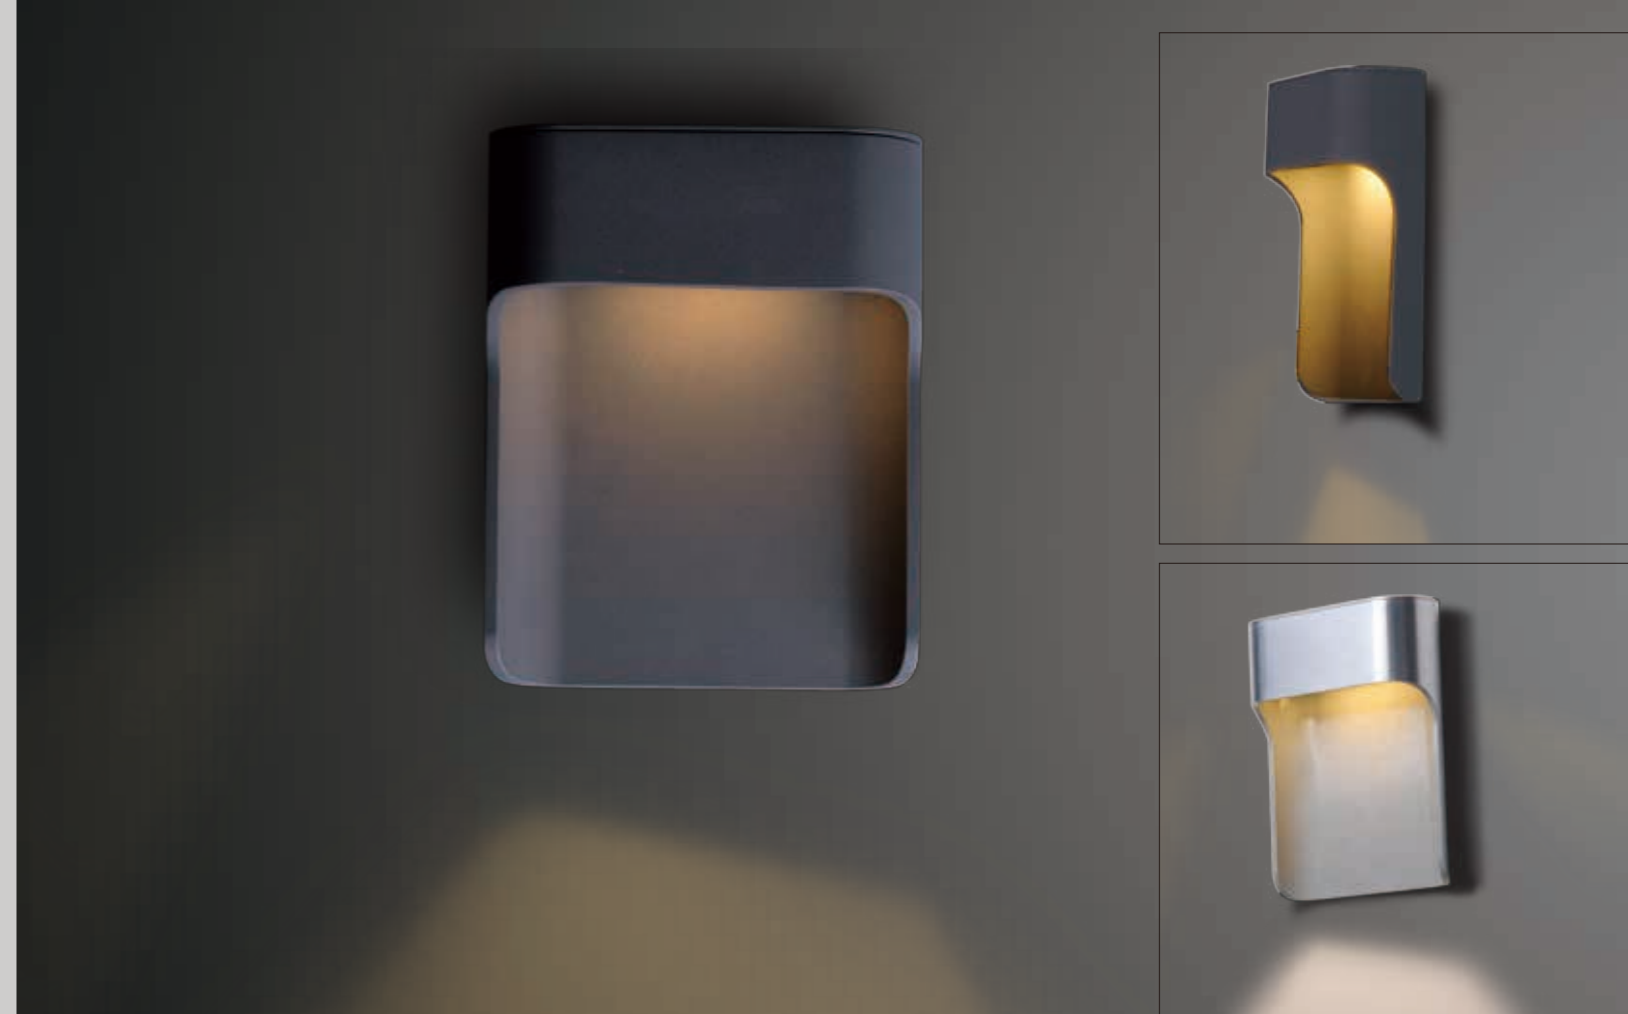

ITEM #	FINISH	LAMPING	DIMENSION	HCO	LUMENS			Additional Information
					CRI	INIT.	DEL.	
B E41330	BZ, SA	8W PCB LED 3000K (Integrated)	6.25"W x 7.75"H x 2.25"Ext.	4.75"	90+	560	337	

Finish options: Bronze (BZ) Satin Aluminum (SA)