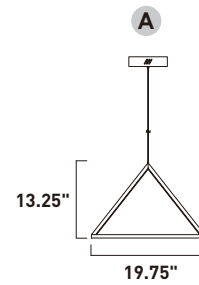

E20817-PC, -RG
Pendant

	ITEM #	FINISH	LAMPING	DIMENSION	CRI	LUMENS	Additional Information
A	E20817	PC, RG	35W LED 3000K (Integrated)	19.75"W x 13.25"H x 130"OAH	90+	2450	

Finish options: Polished Chrome (PC) Rose Gold (RG)