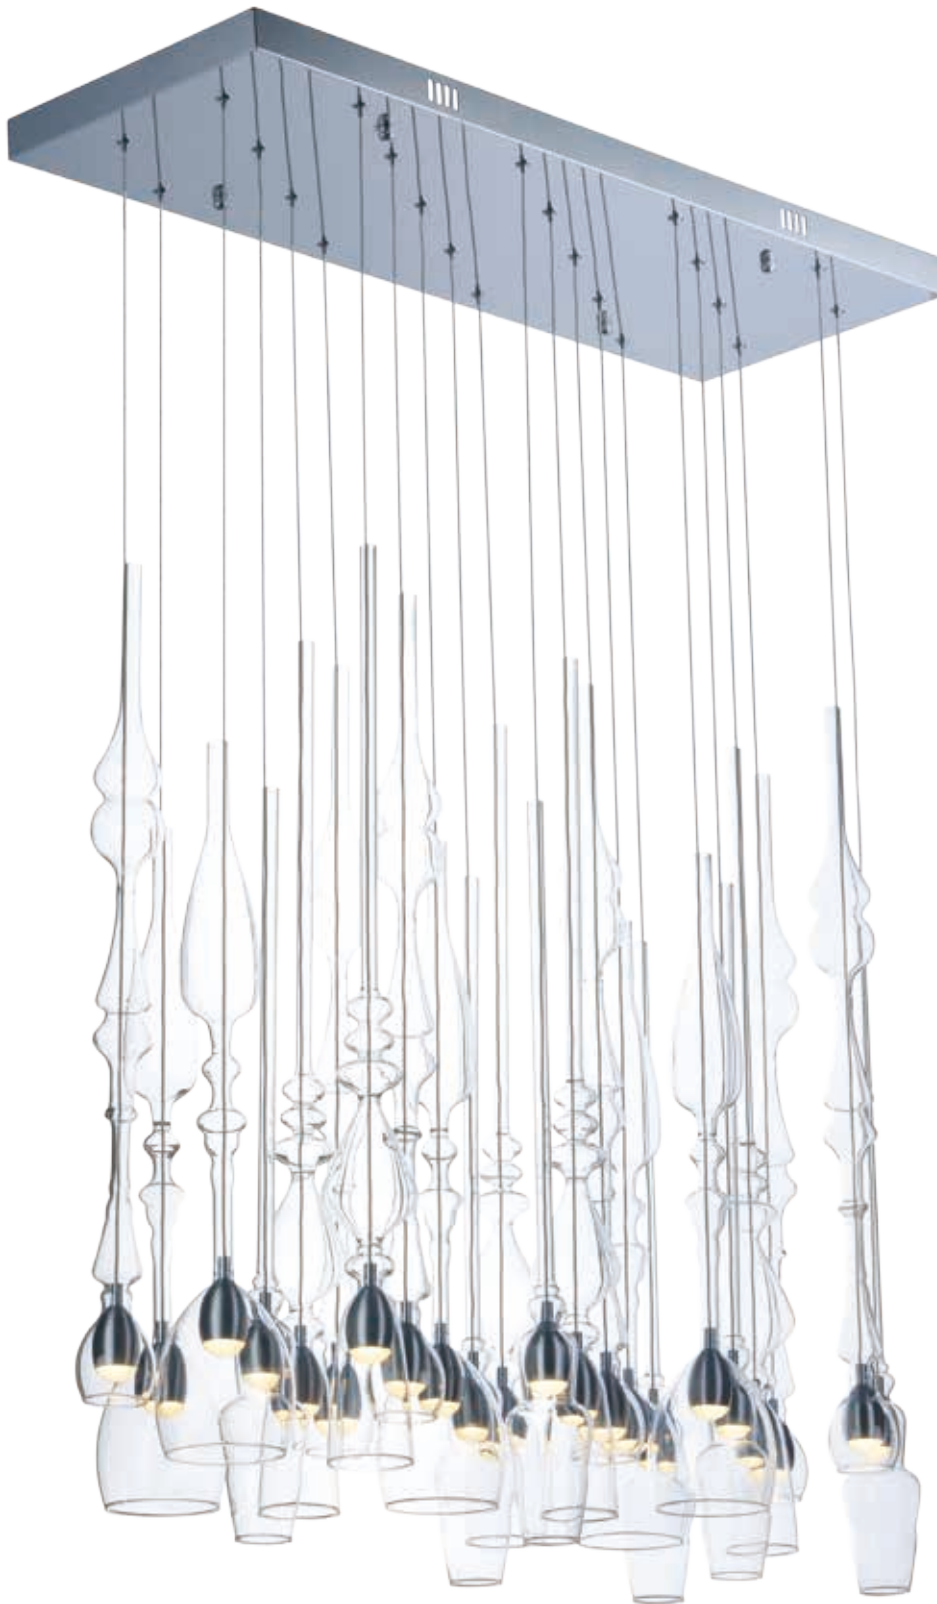

ANASTASIA

- Clear blown glass fonts of various sizes and shapes
- Replaceable Integrated LED modules
- Metalwork finished in Polished Chrome
- 3000K Color Temperature, CRI 80
- Dimmable with Triac Dimmer