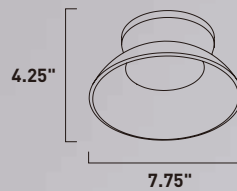

Finish options: Satin Aluminum (SA) White (WT)

• Bowl swivels to adjust angle

E41470-WT
Flush/Wall Mount

B

• Wall Mount Option

ITEM #	FINISH	LAMPING	DIMENSION	CRI	LUMENS		Additional Information
					INIT.	DEL.	
B E41470	WT	15W COB LED 3000K (Integrated)	7.75"W x 4.25"H	90+	1350	1150	Dimmable with ELV dimmer  