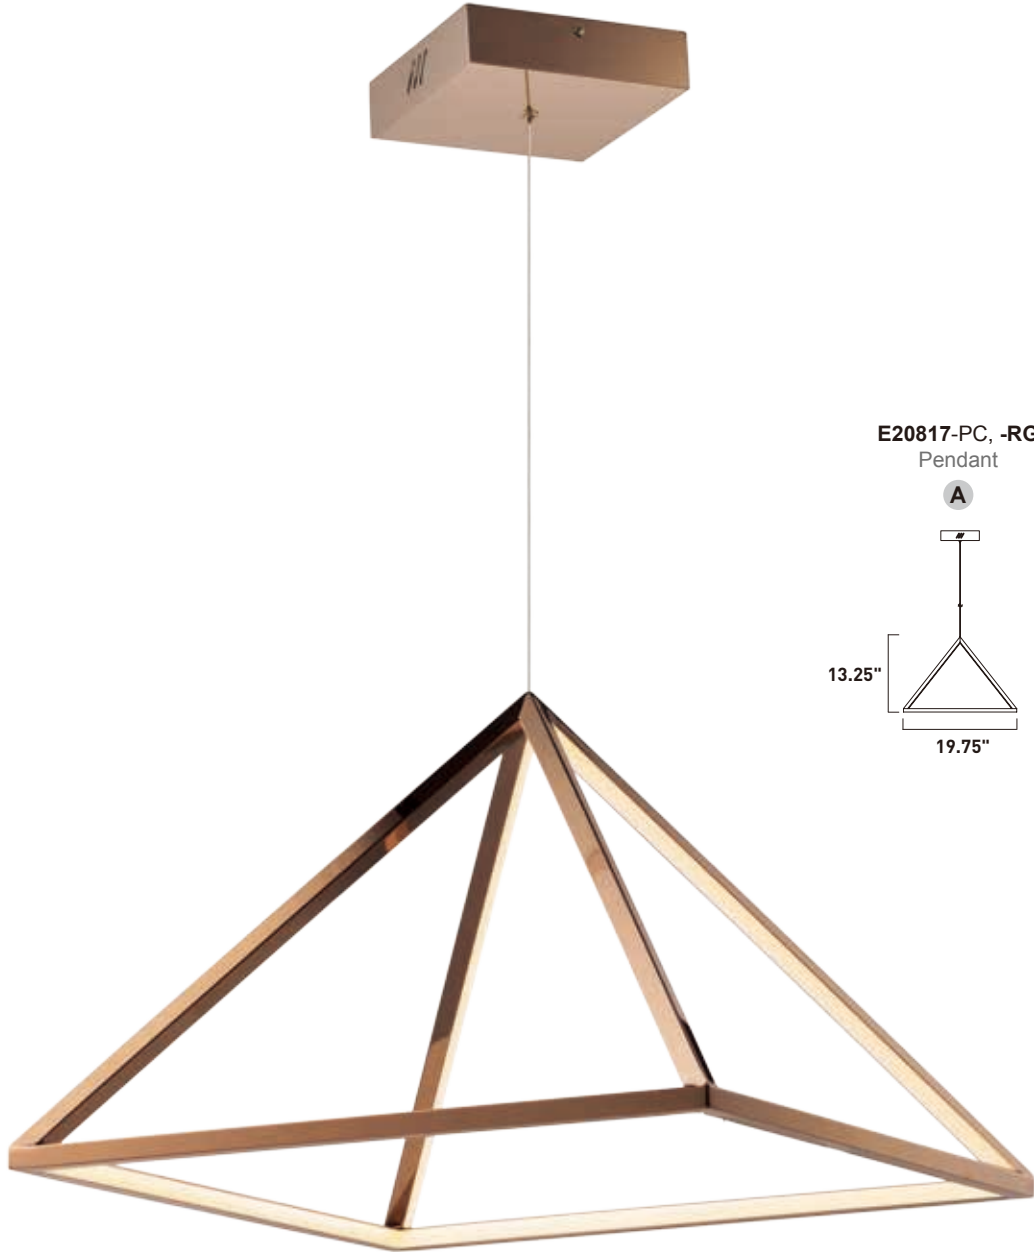

PYRAMID

- Inset integrated LEDs in triangular shaped structure
- Metalwork in your choice of Rose Gold or Polished Chrome
- 3000K Color Temperature, CRI 90+
- Dimmable with Triac Dimmer