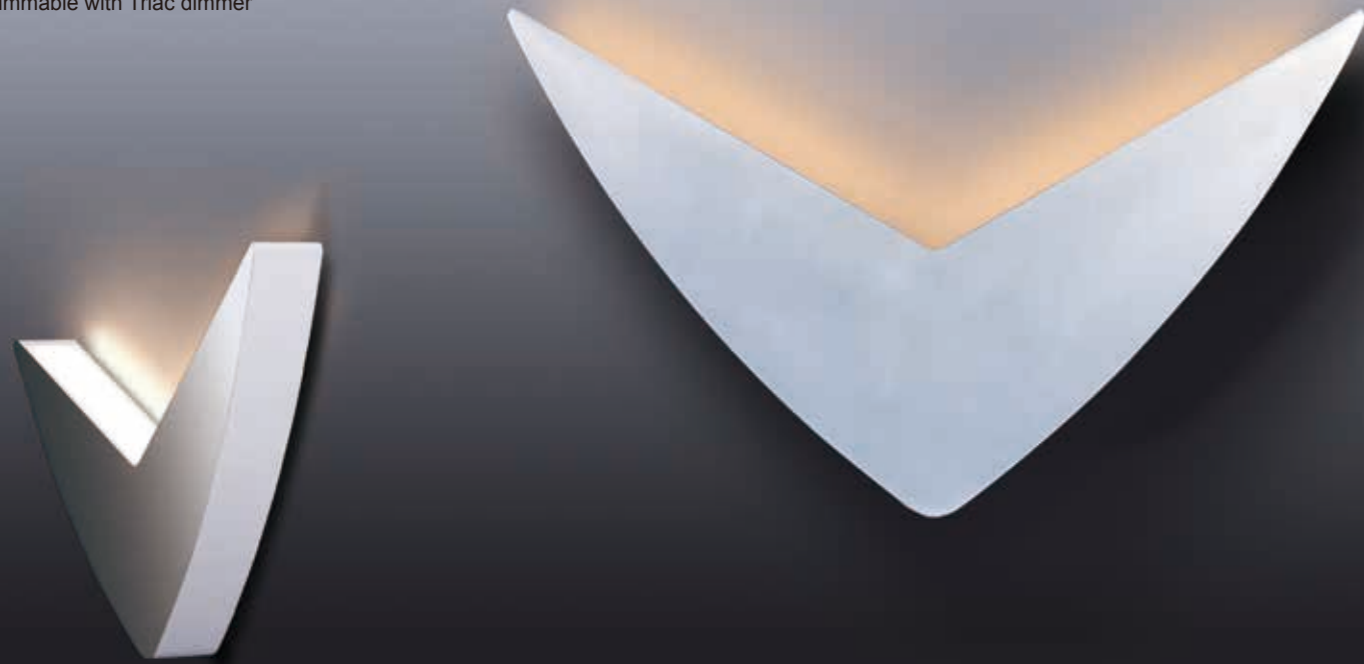

ALUMILUX

- Machined Aluminum
- 3000K Color Temperature
- CRI 90+
- Dimmable with Triac dimmer