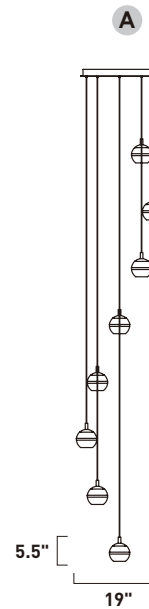

E24598-93PC
Pendant