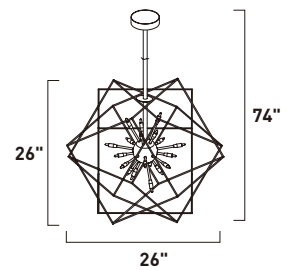

ITEM #	FINISH	LAMPING	DIMENSION	LUMENS			Additional Information
					CRI	INIT.	DEL.	
B	E22910	BKPC	12 x 1.2W LED G4 3000K (Incl.)	20.5"W x 15.5"H x 67"OAH	80	1320	1200	
C	E22912	BKPC	18 x 1.2W LED G4 3000K (Incl.)	26"W x 26"H x 74"OAH	80	2200	2000	

Finish: Black/Polished Chrome (BKPC)