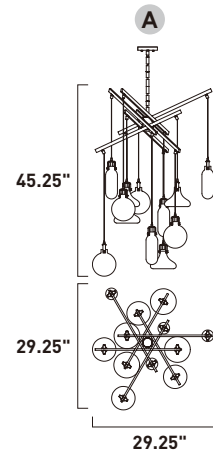

- Polished Chrome finish
- Heavy hand blown glass
- Clear G9 Xenon bulbs provided

E24312-18PC
Pendant

ITEM #	FINISH	LAMPING	DIMENSION	LUMENS	Additional Information
A E24312	18PC	12 x 40W G9, Xenon (Incl.)	29.25"L x 29.25"W x 45.25"H x 83"OAH	5880	
Finish: Clear glass (18) Polished Chrome (PC)					

Finish: Clear glass (18) Polished Chrome (PC)

E24306-18PC
Pendant

B

ITEM #	FINISH	LAMPING	DIMENSION	LUMENS	Additional Information
B E24306	18PC	6 x 40W G9, Xenon (Incl.)	23.25"L x 24.5"W x 28.75"H x 69"OAH	2940	