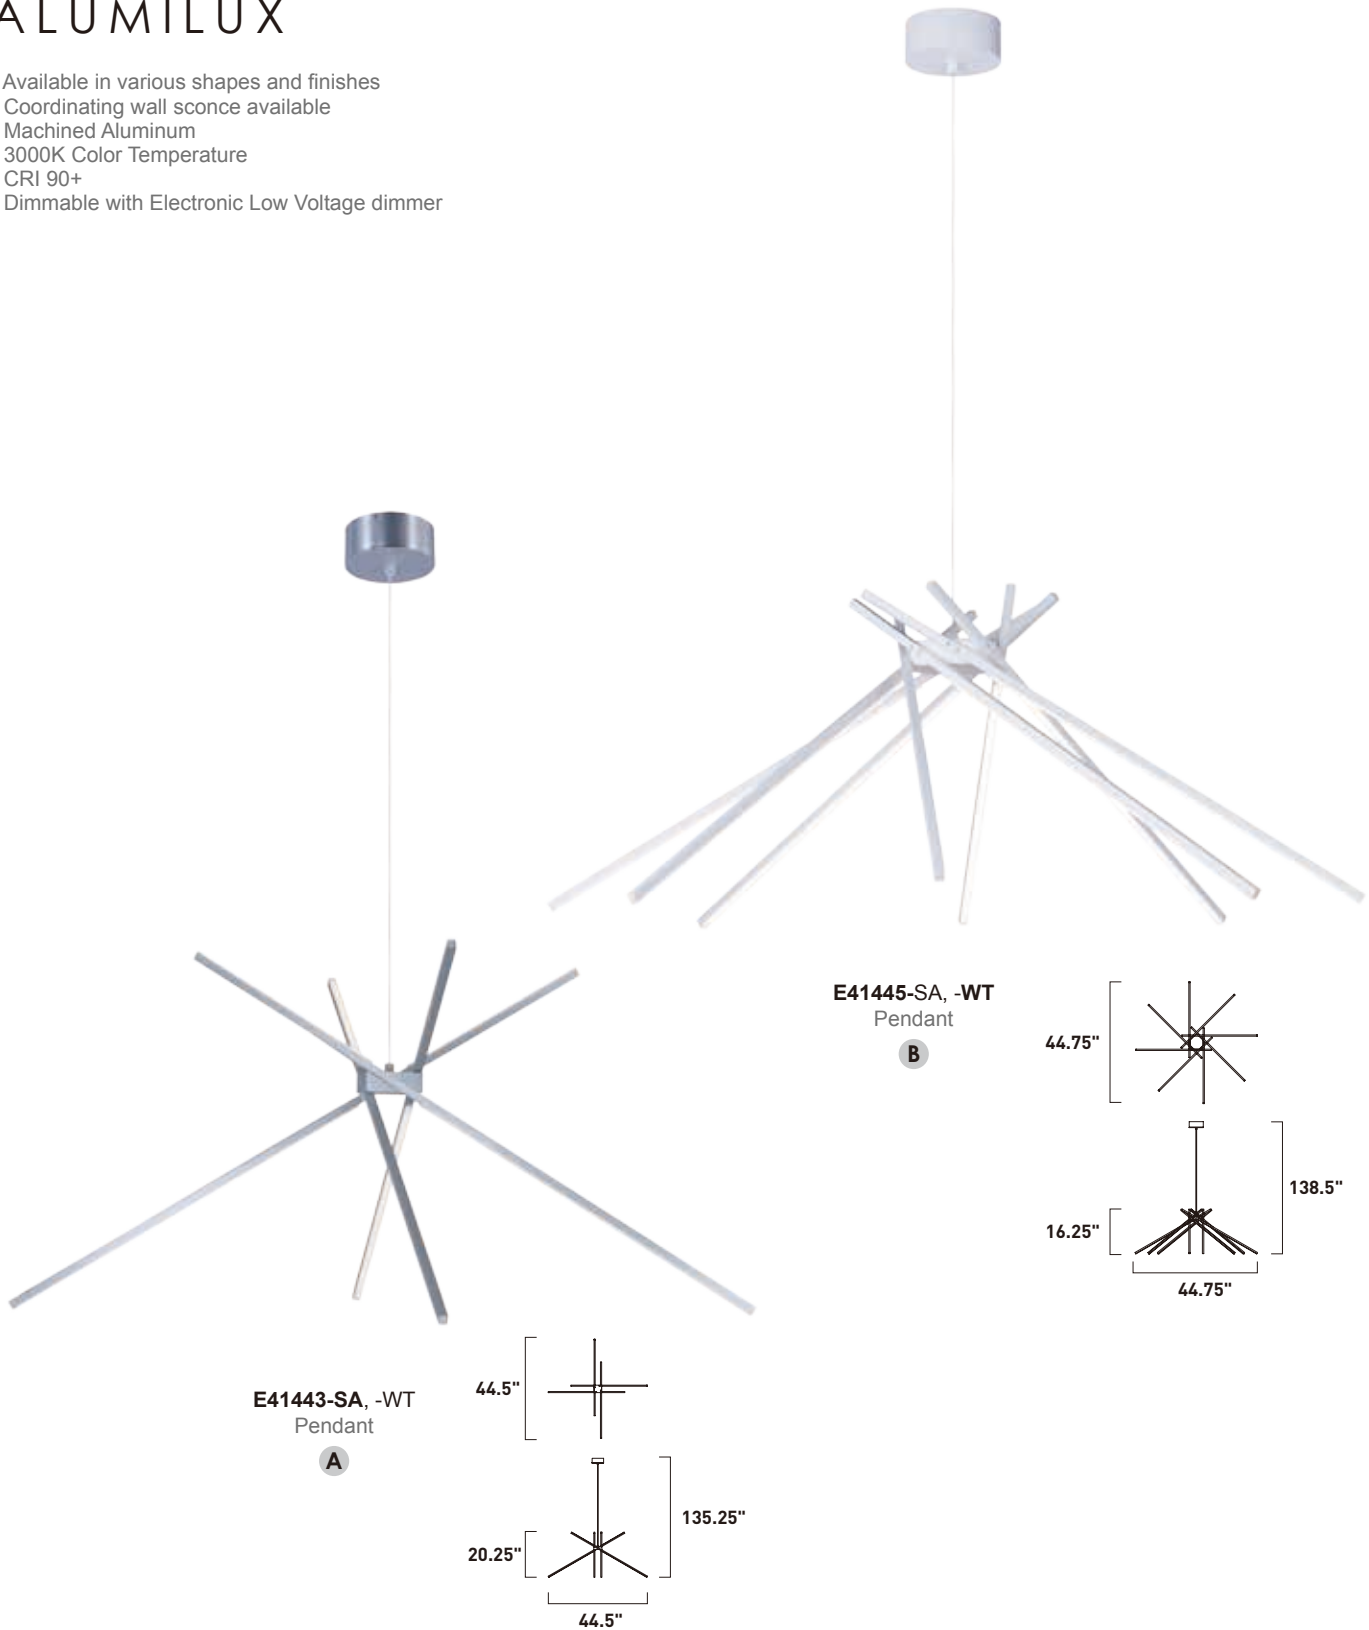

ALUMILUX

- Available in various shapes and finishes
- Coordinating wall sconce available
- Machined Aluminum
- 3000K Color Temperature
- CRI 90+
- Dimmable with Electronic Low Voltage dimmer

	ITEM #	FINISH	LAMPING	DIMENSION	LUMENS		Additional Information
					CRI	INIT. DEL.	
A	E41443	SA, WT	23W LED 3000K (Integrated)	44.5"L x 44.5"W x 20.25"H x 135.25"OAH	90+	1610 1507	
B	E41445	SA, WT	27W LED 3000K (Integrated)	44.75"L x 44.75"W x 16.25"H x 138.5"OAH	90+	1890 1770	

Finish options: Satin Aluminum (SA) White (WT)