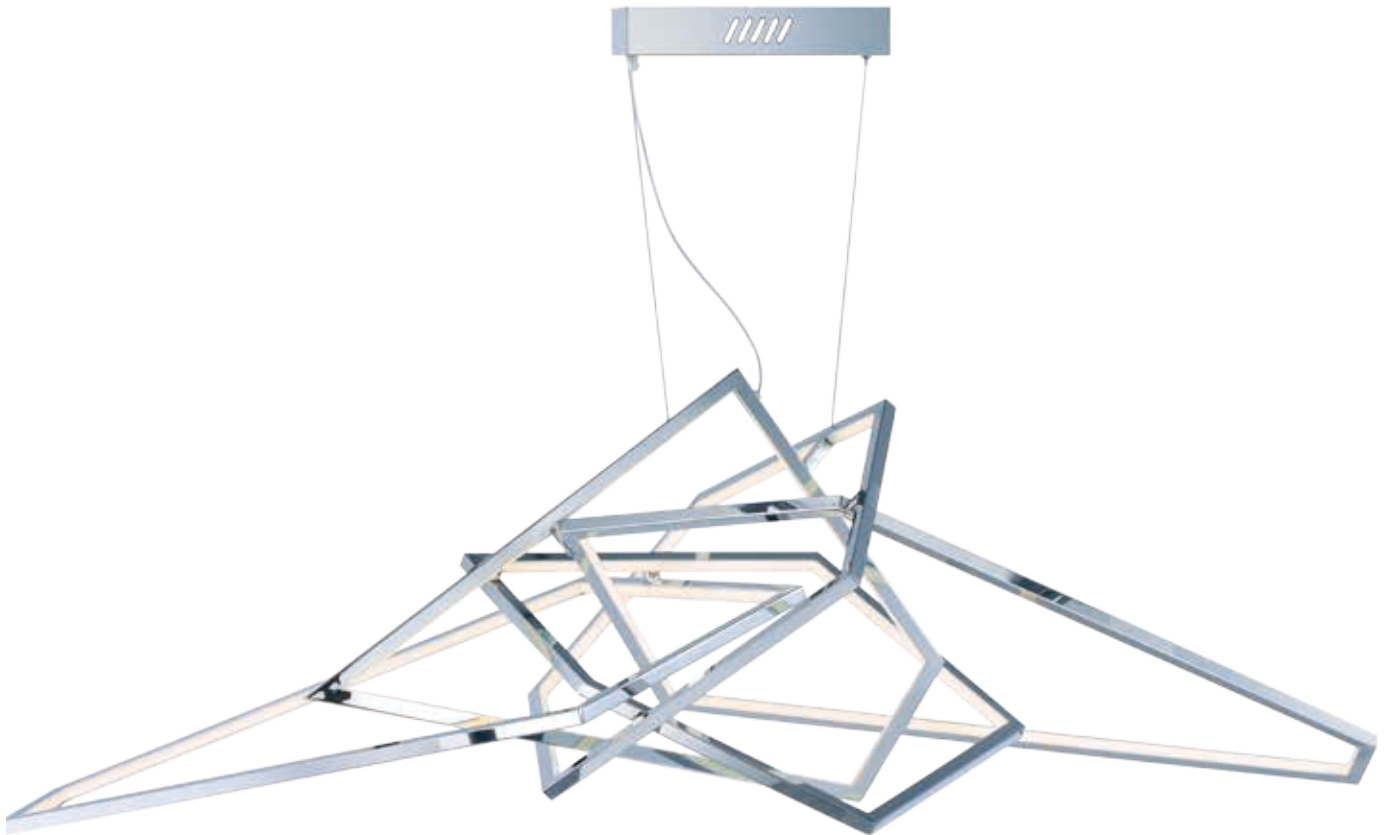

TRAPEZOID

Is it lighting or is it Art? The answer is both. Channels of Polished Chrome are skillfully mitered and assembled to create the ultimate conversation piece. LED strips are installed inside the channels to illuminate the room without annoying glare.

E22678-PC
Pendant

A