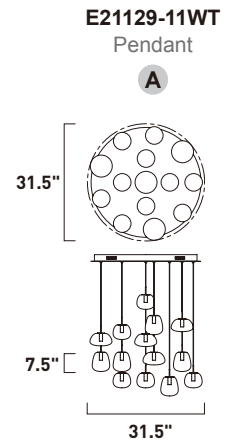

PUFFS

- Cloud-like forms of glass in Matte White finish
- Columns of LED inside glass provide soft, ambient light
- Available in three shapes
- 3000K Color Temperature
- CRI 80+
- Dimmable with Triac dimmers

	ITEM #	FINISH	LAMPING	DIMENSION	CRI	LUMENS	Additional Information
A	E21129	11WT	67.2W PCB LED 3000K (Integrated)	31.5"L x 31.5"W x 7.5"H x 130"OAH	80+	4704	

Finish: Matte White glass (11) White (WT)