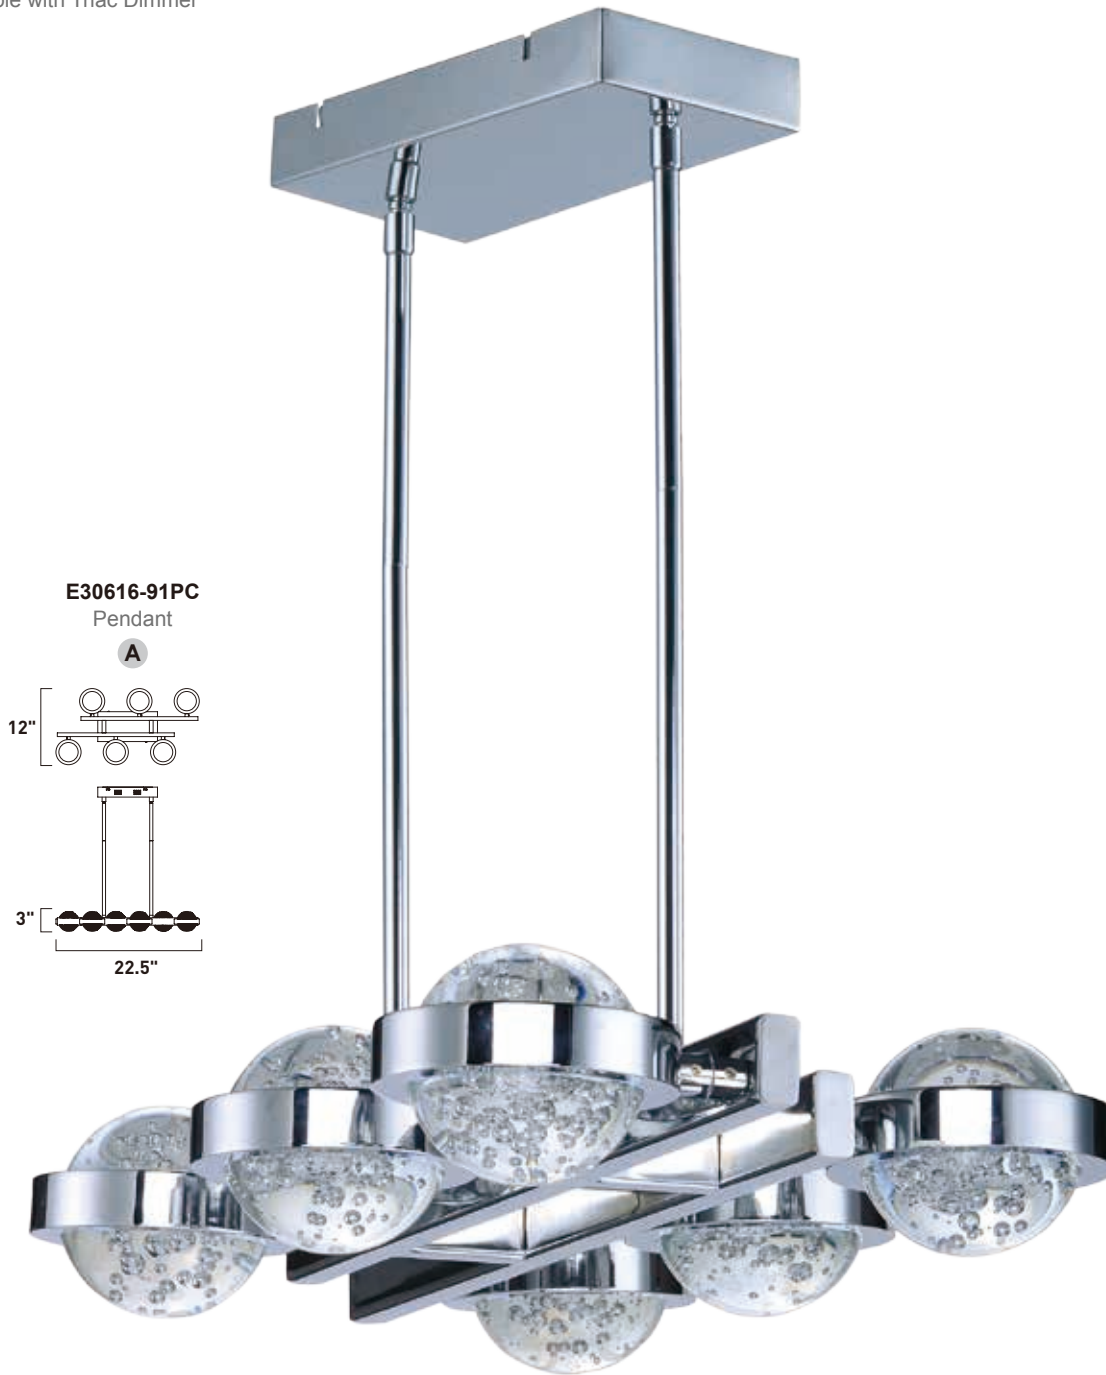

COSMO

- Spherical bubble glass
- Metalwork finished in Polished chrome
- 3000K Color Temperature, CRI 80
- Dimmable with Triac Dimmer

	ITEM #	FINISH	LAMPING	DIMENSION	CRI	LUMENS	Additional Information
A	E30616	91PC	6 x 4.5W LED 3000K (Integrated)	22.5"L x 12"W x 3"H x 46.25"OAH	80	1890	

Finish: Bubble glass (91) Polished Chrome (PC)