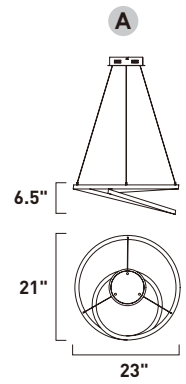

E24735-SL
Pendant

ITEM #	FINISH	LAMPING	DIMENSION	LUMENS		Additional Information	
				CRI	INIT. DEL.		
A E24735	SL	31W PCB LED 3000K (Integrated)	23"L x 21"W x 6.5"H x 128"OAH	90+	2170	1705	

Finish: Silver Leaf (SL)