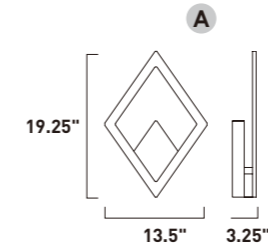

E41495-BZ, -SA, -WT
Interior/Exterior Wall Sconce