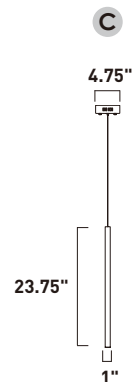

E10002-PC, -RG
Pendant

	ITEM #	FINISH	LAMPING	DIMENSION	CRI	LUMENS	Additional Information
B	E10001	PC, RG	1W COB LED 3000K (Integrated)	4.75"W x 12"H x 130"OAH	80	70	LED ⬆️ (120°)
C	E10002	PC, RG	1W COB LED 3000K (Integrated)	4.75"W x 23.75"H x 141.75"OAH	80	70	LED ⬆️ (120°)

Finish options: Polished Chrome (PC) Rose Copper (RG)