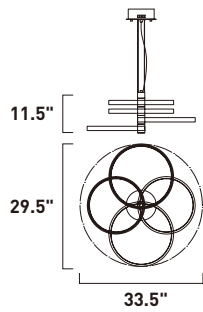

ITEM #	FINISH	LAMPING	DIMENSION	LUMENS			Additional Information
				CRI	INIT.	DEL.	
A E24326	BKGLD	64W PCB LED 3000K (Integrated)	33.5"L x 29.5"W x 11.5"H x 134.25"OAH	80+	4480	1280	

Finish: Black/Gold (BKGLD)