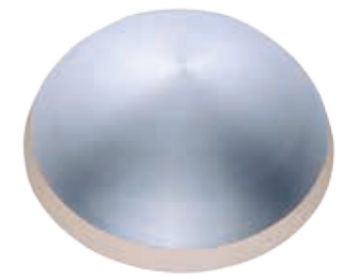

ALUMILUX

- Machined Aluminum
- 3000K Color Temperature
- CRI 90+
- Dimmable with Electronic Low Voltage dimmer

E41504-BZ, -SA, -WT
Interior/Exterior Wall Sconce

ITEM #	FINISH	LAMPING	DIMENSION	HCO	CRI	LUMENS	Additional Information
A E41500	BZ, SA, WT	5W LED 3000K (Integrated)	6"W x 6"H x 1.5"Ext.	3"	90+	350	

Finish options: Bronze (BZ) Satin Aluminum (SA) White (WT)

ITEM #	FINISH	LAMPING	DIMENSION	HCO	CRI	LUMENS	Additional Information
B E41504	BZ, SA, WT	12W LED 3000K (Integrated)	7.75"W x 7.75"H x 2.25"Ext.	4"	90+	840	
C E41502	BZ, SA, WT	8W LED 3000K (Integrated)	6.25"W x 6.25"H x 2.75"Ext.	3.25"	90+	560	

Finish options: Bronze (BZ) Satin Aluminum (SA) White (WT)