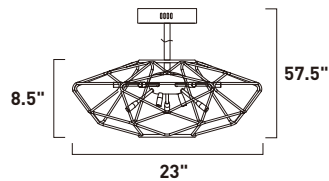

E22918-BKPC
Pendant

ITEM #	FINISH	LAMPING	DIMENSION	LUMENS			Additional Information	
				CRI	INIT.	DEL.		
A	E22918	BKPC	12 x 1.2W LED G4 3000K (Incl.)	23"W x 8.5"H x 57.5"OAH	80	1320	1200	

Finish: Black/Polished Chrome (BKPC)