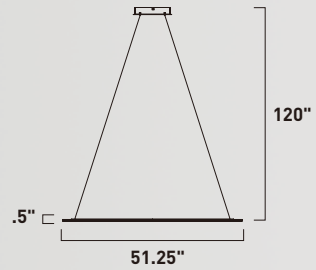

ITEM #	FINISH	LAMPING	DIMENSION	LUMENS			Additional Information
				CRI	INIT.	DEL.	
A E22657	11MS	50W LED 3000K (Integrated)	51.25"W x .5"H x 120"OAH	80+	3500	2440	

Finish: Matte White Acrylic (11) Matte Silver (MS)