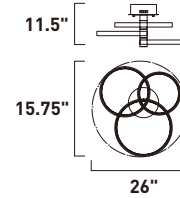

Finish: Black/Gold (BKGLD)

E24320-BKGLD
Wall Mount

B

E24323-BKGLD
Semi-Flush Mount

C

E24324-BKGLD
Semi-Flush Mount

D

	ITEM #	FINISH	LAMPING	DIMENSION	HCO	CRI	LUMENS		Additional Information
							INIT.	DEL.	
B	E24320	BKGLD	11W PCB LED 3000K (Integrated)	30"W x 30"H x 2"Ext.	6"	80+	770	220	
C	E24323	BKGLD	40W PCB LED 3000K (Integrated)	26"L x 15.75"W x 11.5"H		80+	2800	800	
D	E24324	BKGLD	64W PCB LED 3000K (Integrated)	29.5"L x 33.5"W x 14"H		80+	4480	1280	