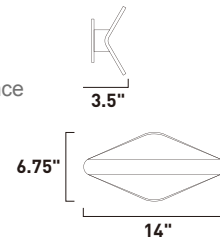

E41324-BZ, -SA
Interior/Exterior Wall Sconce

A

E41323-BZ, -SA
Interior/Exterior Wall Sconce

B

E41318-BZ, -SA
Interior/Exterior Wall Sconce

C

• View of LED lamp, provides up and down light

	ITEM #	FINISH	LAMPING	DIMENSION	HCO	CRI	LUMENS	Additional Information
A	E41324	BZ, SA	8.9W LED 3000K (Integrated)	15.75"W x 4.25"H x 7.25"Ext.	2.16"	80+	560	
B	E41323	BZ, SA	2.7W LED 3000K (Integrated)	6"W x 4.25"H x 7.25"Ext.	2.16"	80+	560	
C	E41318	BZ, SA	6W LED 3000K (Integrated)	14"W x 6.75"H x 3.5"Ext.	3.44"	80+	420	