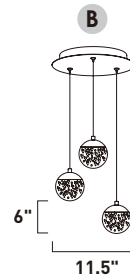

ITEM #	FINISH	LAMPING	DIMENSION	LUMENS			Additional Information
					CRI	INIT.	DEL.	
A	E24264	91PC	5 x 5W PCB LED 3000K (Integrated)	15.5"W x 6"H x 128"OAH	80+	1750	1200	
B	E24263	91PC	3 x 5W PCB LED 3000K (Integrated)	11.5"W x 6"H x 128"OAH	80+	1050	1200	

Finish: Bubble glass (91) Polished Chrome (PC)