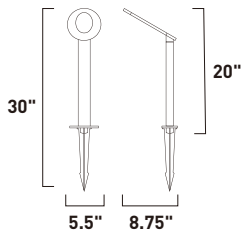

Finish options: Bronze (BZ) Satin Aluminum (SA)

- Includes ground spike anchor bolts
- Includes LV cable connector
- LED Garden options

E41360-BZ, -SA
Pathway Light

D

E41367-BZ, -SA
Pathway Light

E

E41371-BZ, -SA
Pathway Light