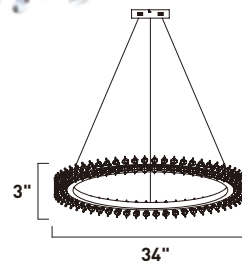

Finish: Crystal (20) Polished Chrome (PC)

E21211-20PC
Pendant

B

E21212-20PC
Pendant

C

	ITEM #	FINISH	LAMPING	DIMENSION	CRI	LUMENS	Additional Information
B	E21211	20PC	22W LED 3500K (Integrated)	27"W x 3"H x 120"OAH	90	1540	
C	E21212	20PC	30W LED 3500K (Integrated)	34"W x 3"H x 120"OAH	90	2100	