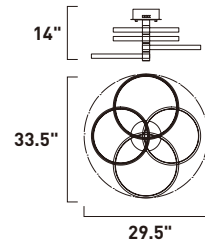

Finish: Black/Gold (BKGLD)

E24320-BKGLD
Wall Mount

B

E24323-BKGLD
Semi-Flush Mount

C

E24324-BKGLD
Semi-Flush Mount

D

	ITEM #	FINISH	LAMPING	DIMENSION	HCO	CRI	LUMENS		Additional Information
							INIT.	DEL.	
B	E24320	BKGLD	11W PCB LED 3000K (Integrated)	30"W x 30"H x 2"Ext.	6"	80+	770	220	
C	E24323	BKGLD	40W PCB LED 3000K (Integrated)	26"L x 15.75"W x 11.5"H		80+	2800	800	
D	E24324	BKGLD	64W PCB LED 3000K (Integrated)	29.5"L x 33.5"W x 14"H		80+	4480	1280	