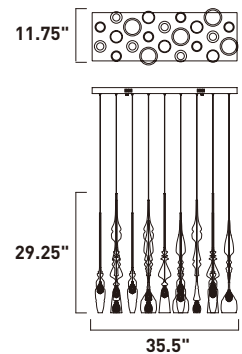

E20748-18PC
Pendant

A