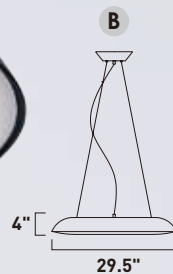

E22626-BK
Pendant