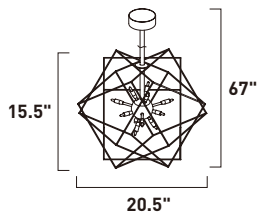

E22912-BKPC
Pendant

C