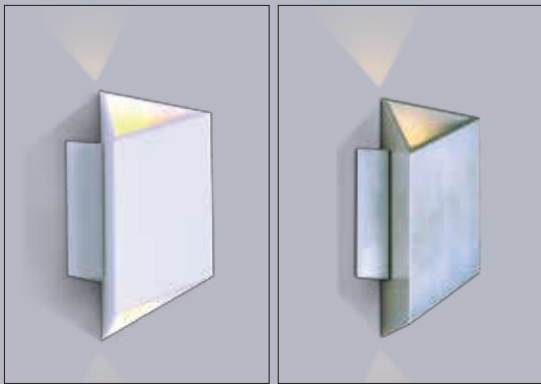

Finish options: Bronze (BZ) Satin Aluminum (SA)

ALUMILUX

- Available in various shapes and finishes
- Cast and Machined Aluminum
- 3000K Color Temperature
- CRI 90+
- Dimmable with Electronic Low Voltage dimmer