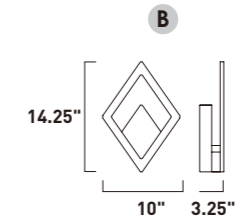

E41493-BZ, -SA, -WT
Interior/Exterior Wall Sconce

	ITEM #	FINISH	LAMPING	DIMENSION	HCO	CRI	LUMENS	Additional Information
A	E41495	BZ, SA, WT	25W LED 3000K (Integrated)	13.5"W x 19.25"H x 3.25"Ext.	14"	90+	1750	
B	E41493	BZ, SA, WT	21W LED 3000K (Integrated)	10"W x 14.25"H x 3.25"Ext.	9.5"	90+	1470	

Finish options: Bronze (BZ) Satin Aluminum (SA) White (WT)