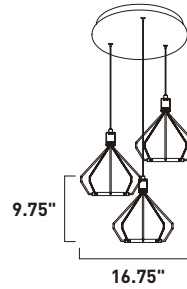

E30623-PC
Pendant

	ITEM #	FINISH	LAMPING	DIMENSION	CRI	LUMENS	Additional Information
A	E30625	PC	5 x 6.5W LED 3000K (Integrated)	21.75"W x 9.75"H x 128"OAH	80	2280	
B	E30623	PC	3 x 6.5W LED 3000K (Integrated)	16.75"W x 9.75"H x 128"OAH	80	1370	

Finish: Polished Chrome (PC)