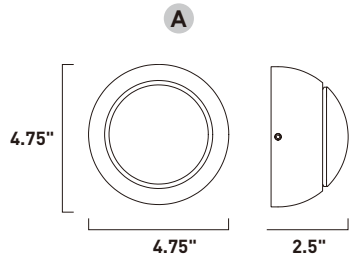

E41374-SA, -BZ
Interior/Exterior Wall Sconce