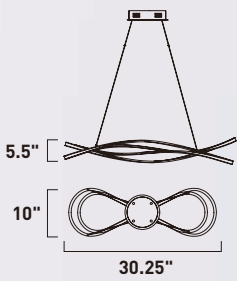

E24136-PC
Pendant

5.5"

10"

30.25"

ITEM #	FINISH	LAMPING	DIMENSION	CRI	LUMENS		Additional Information
					INIT.	DEL.	
A E24136	PC	48W PCB LED 3000K (Integrated)	30.25"L x 10"W x 5.5"H x 127"OAH	90+	3360	2140	

Finish: Polished Chrome (PC)