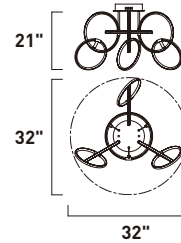

B

E24721-BKPC
Semi-Flush Mount

C

E24723-BKPC
Semi-Flush Mount

D

ITEM #	FINISH	LAMPING	DIMENSION	HCO	CRI	LUMENS	Additional Information	
B	E24720	BKPC	10W LED 3000K (Integrated)	10"W x 10"H x 1.25"Ext.	5.5"	80	710	
C	E24721	BKPC	42W LED 3000K (Integrated)	25"W x 11"H		80	3000	
D	E24723	BKPC	81W LED 3000K (Integrated)	32"W x 21"H		80	5700	