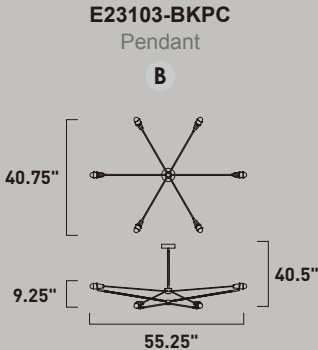

BOUNCE

- Carefully balanced wire suspension
- Two tone Black and Polished Chrome finish
- 3000K Color Temperature
- CRI 90+
- Dimmable with Triac dimmers

ITEM #	FINISH	LAMPING	DIMENSION	LUMENS			Additional Information	
				CRI	INIT.	DEL.		
A	E23100	BKPC	6 x 8W COB LED 3000K (Integrated)	35.5"L x 28.5"W x 7.75"H x 39.75"OAH	90+	3360	3000	
B	E23103	BKPC	6 x 8W COB LED 3000K (Integrated)	55.25"L x 40.75"W x 9.25"H x 40.5"OAH	90+	3360	3000	
C	E23105	BKPC	10 x 8W COB LED 3000K (Integrated)	93"L x 40.75"W x 9.25"H x 38.75"OAH	90+	5600	5000	

Finish: Black/Polished Chrome (BKPC)