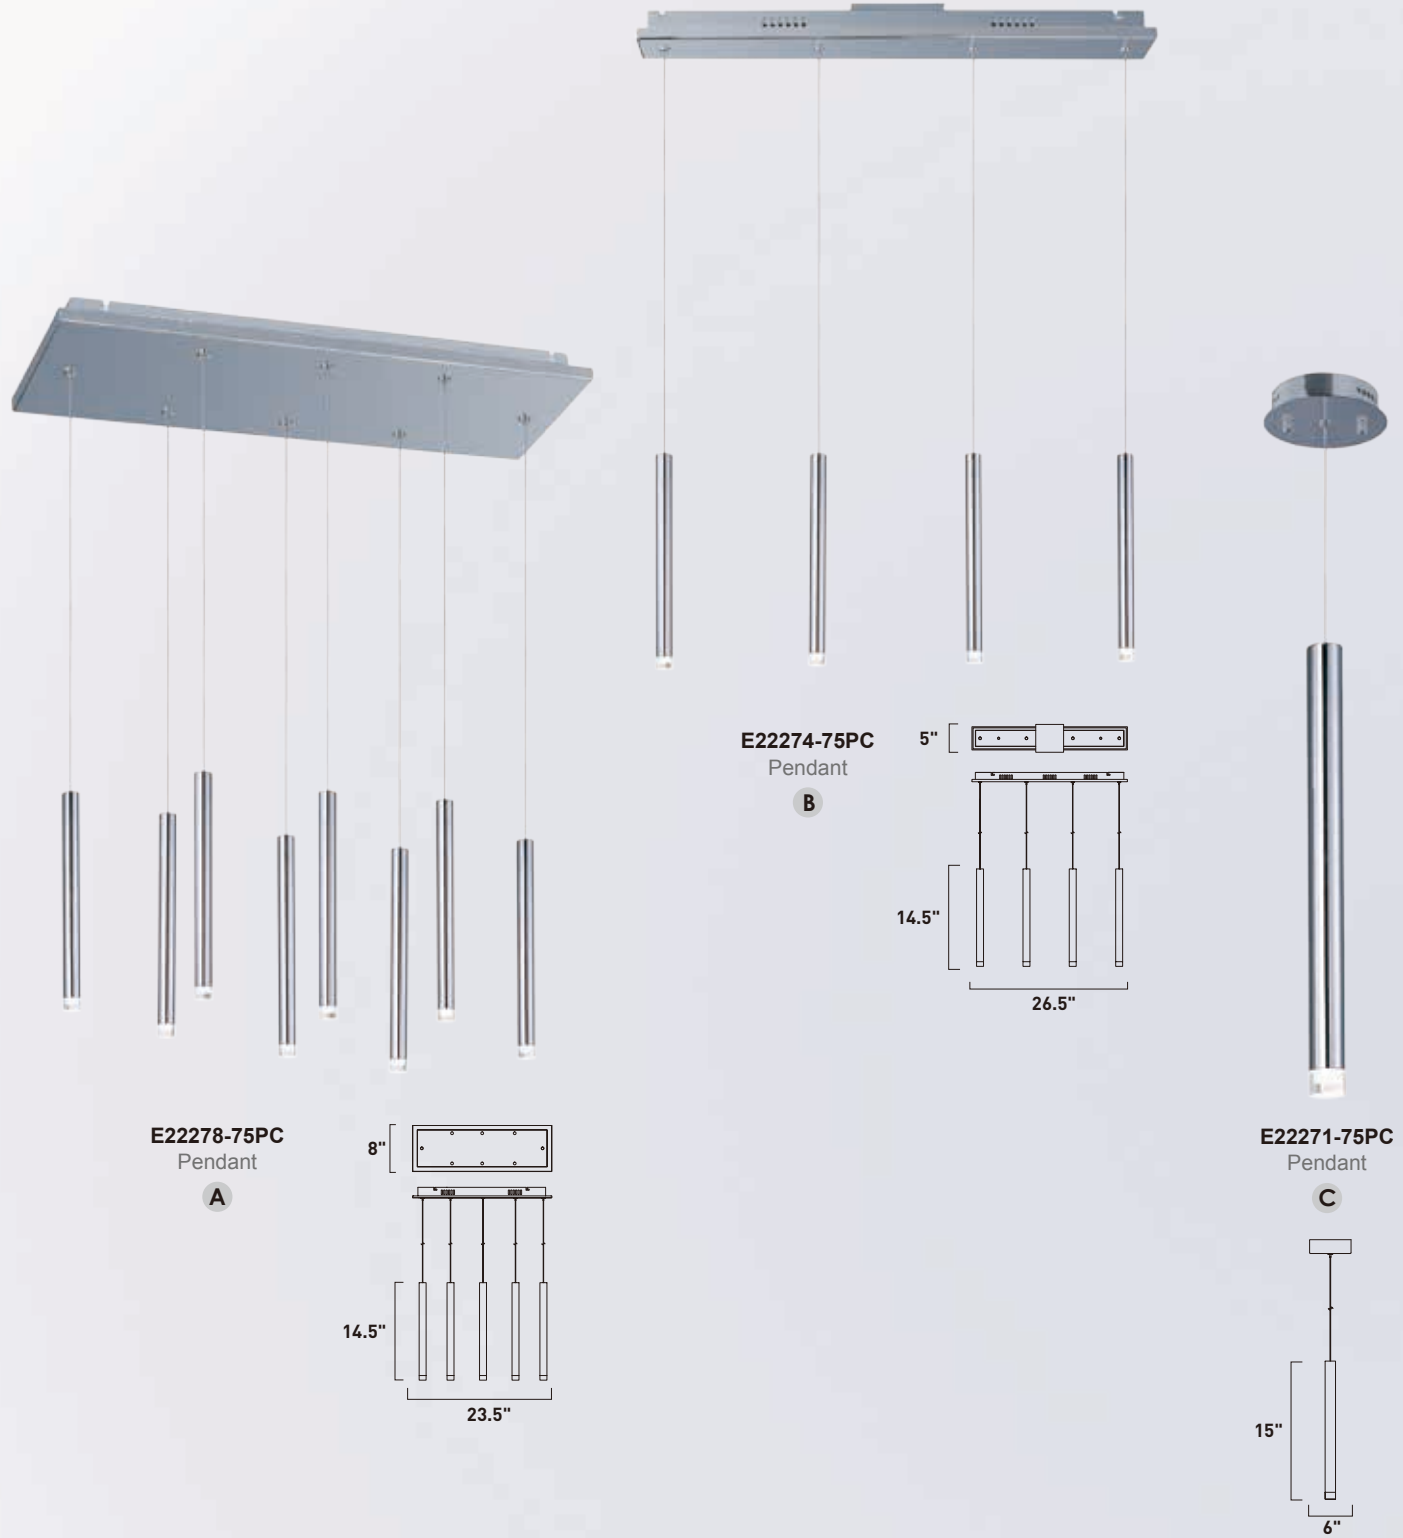

E22274-75PC
Pendant

PICOLO

E22278-75PC
Pendant

A