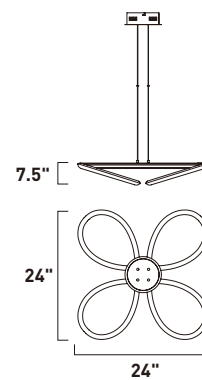

Finish: Silver Leaf (SL)

E24732-SL
Flush Mount

B

E24734-SL
Pendant

C

	ITEM #	FINISH	LAMPING	DIMENSION	LUMENS			Additional Information
					CRI	INIT.	DEL.	
B	E24732	SL	39W PCB LED 3000K (Integrated)	24"L x 24"W x 9"H	90+	2730	1994	
C	E24734	SL	39W PCB LED 3000K (Integrated)	24"L x 24"W x 7.5"H x 129"OAH	90+	2730	2154	