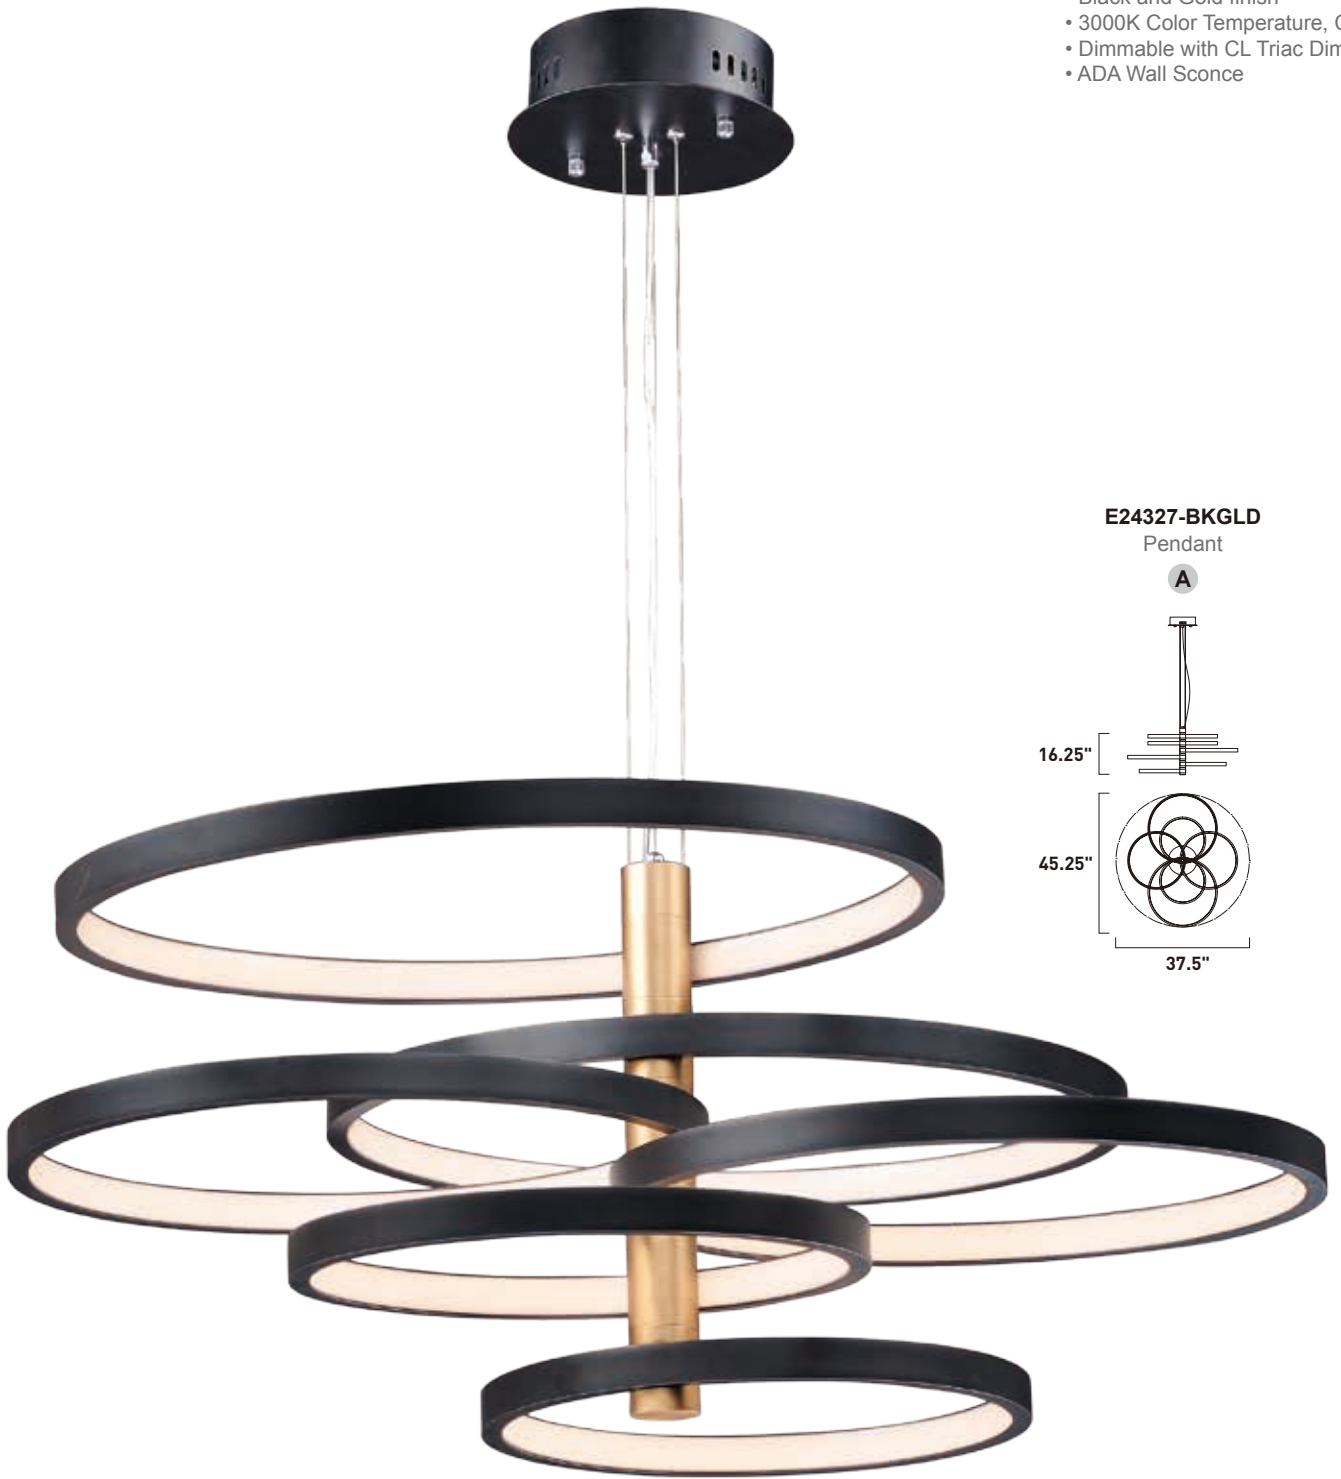

- Black and Gold finish
- 3000K Color Temperature, CRI 80
- Dimmable with CL Triac Dimmer
- ADA Wall Sconce

E24327-BKGLD
Pendant

ITEM #	FINISH	LAMPING	DIMENSION	LUMENS			Additional Information
				CRI	INIT.	DEL.	
A E24327	BKGLD	114W PCB LED 3000K (Integrated)	37.5"L x 45.25"W x 16.25"H x 139"OAH	80+	7980	2280	   