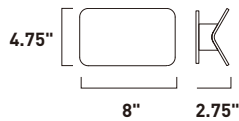

E41319-BZ, -SA
Interior/Exterior Wall Sconce

G