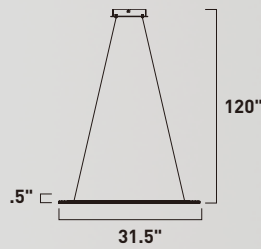

ITEM #	FINISH	LAMPING	DIMENSION	LUMENS			Additional Information
					CRI	INIT.	DEL.	
B	E22653	11MS	24W LED 3000K (Integrated)	23.75"W x .5"H x 120"OAH	80+	1680	1280	
C	E22654	11MS	32W LED 3000K (Integrated)	31.5"W x .5"H x 120"OAH	80+	2240	1810	

Finish: Matte White Acrylic (11) Matte Silver (MS)