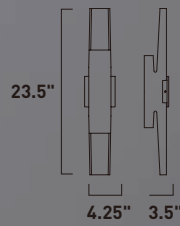

Finish options: Aluminum (SA) White (WT)

E41524-BZ, -WT
Interior/Exterior Wall Sconce

C

E41526-BZ, WT
Interior/Exterior Wall Sconce

D

	ITEM #	FINISH	LAMPING	DIMENSION	HCO	CRI	LUMENS	Additional Information
C	E41524	BZ, WT	2 x 4W COB LED 3000K (Integrated)	4.25"W x 13.75"H x 3.5"Ext.	11.75"	90+	560	Dimmable with ELV dimmer    
D	E41526	BZ, WT	2 x 4W COB LED 3000K (Integrated)	4.25"W x 23.5"H x 3.5"Ext.	11.75"	90+	560	Dimmable with ELV dimmer    