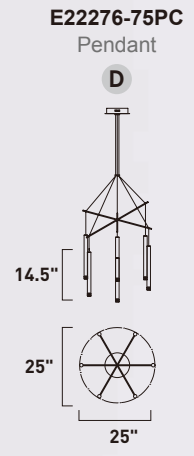

ITEM #	FINISH	LAMPING	DIMENSION	CRI	LUMENS	Additional Information
D	E22276	75PC	6 x 2W COB LED 3000K (Integrated)	25"L x 25"W x 14.5"H x 136.25"OAH	80+	840	
Finish: Clear Acrylic (75) Polished Chrome (PC)