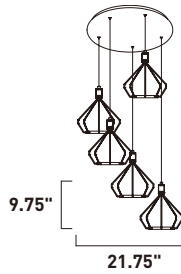

E30625-PC
Pendant

B