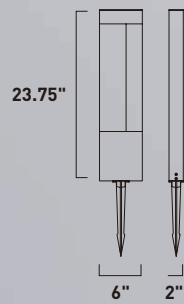

A

B

• Includes ground spike anchor bolts

	ITEM #	FINISH	LAMPING	DIMENSION	LUMENS		Additional Information
					CRI	INIT. DEL.	
A	E41383	BZ, WT	8.4W LED 3000K (Integrated)	6"L x 2"W x 23.75"H	90+	588 400	
B	E41370	BZ, GY	12W LED 3000K (Integrated)	5"L x 5"W x 23.5"H	90+	840 450	

Finish options: Bronze (BZ) Matte Grey (GY) White (WT)