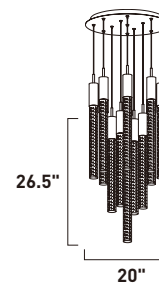

BIG FIZZ

- 3000K Color Temperature, CRI 90
- Dimmable with CL Triac Dimmer

E22878-91PC
Pendant

A

ITEM #	FINISH	LAMPING	DIMENSION	LUMENS		Additional Information
				CRI	INIT. DEL.	
A E22878	91PC	13 x 8W COB LED 3000K (Integrated)	20"W x 26.5"H x 128"OAH	90+	6240 3250	  