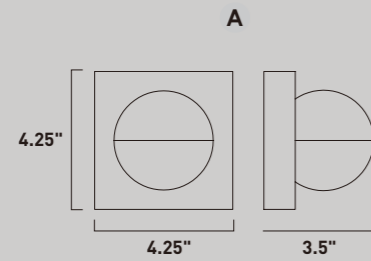

E41326-SA, -WT
Wall Sconce

ITEM #	FINISH	LAMPING	DIMENSION	HCO	LUMENS			Additional Information
					CRI	INIT.	DEL.	
A E41326	SA, WT	4W COB LED 3000K (Integrated)	4.25"W x 4.25"H x 3.5"Ext.	3.5"	90+	280	140	

Finish options: Satin Aluminum (SA) White (WT)