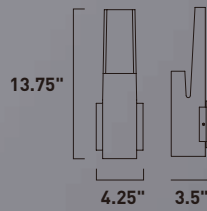

Finish options: Aluminum (SA) White (WT)

E41524-BZ, -WT
Interior/Exterior Wall Sconce

C

E41526-BZ, WT
Interior/Exterior Wall Sconce

D

	ITEM #	FINISH	LAMPING	DIMENSION	HCO	CRI	LUMENS	Additional Information
C	E41524	BZ, WT	2 x 4W COB LED 3000K (Integrated)	4.25"W x 13.75"H x 3.5"Ext.	11.75"	90+	560	Dimmable with ELV dimmer    
D	E41526	BZ, WT	2 x 4W COB LED 3000K (Integrated)	4.25"W x 23.5"H x 3.5"Ext.	11.75"	90+	560	Dimmable with ELV dimmer    