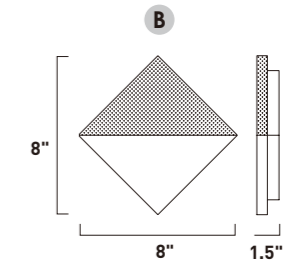

E41284-SA, -WT
Interior/Exterior Wall Sconce