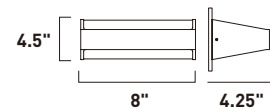

ALUMILUX

- Available in various shapes and finishes
- Cast and Machined Aluminum
- 3000K Color Temperature
- CRI 80+

A

B

C

ITEM #	FINISH	LAMPING	DIMENSION	HCO	CRI	LUMENS INIT. DEL.	Additional Information
A	E41302 SA, WT	5.4W LED 3000K (Integrated)	7.25"W x 4.5"H x 5.25"Ext.	2.25"	80+	445	
B	E41304 SA	6W LED 3000K (Integrated)	8"W x 4.5"H x 4.25"Ext.	2.25"	80+	540 140	
C	E41305 SA	8.1W LED 3000K (Integrated)	15.75"W x 4.5"H x 4.25"Ext.	2.25"	80+	310 310	

Finish options: Satin Aluminum (SA) White (WT)