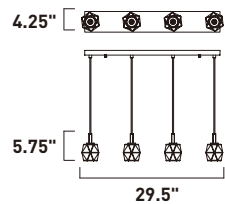

Finish: Heavy Faceted glass (82) Polished Chrome (PC)

E20714-82PC
Pendant

B

E20711-82PC
Pendant

C

	ITEM #	FINISH	LAMPING	DIMENSION	CRI	LUMENS	Additional Information
B	E20714	82PC	4 x 4W G9 LED 3000K (Integrated)	29.5"L x 4.25"W x 5.75"H x 127"OAH	80+	1120	LED (↑)
C	E20711	82PC	1 x 4W G9 LED 3000K (Integrated)	4.5"W x 5.75"H x 128.5"OAH	80+	280	LED (↑) (120°)