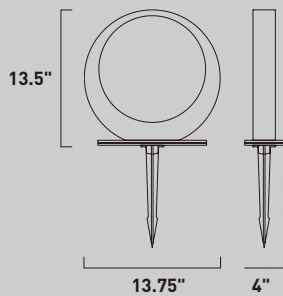

Finish: Black (BK)

• Collection fixture coordinating wall sconce (pg183)

WT White

• Includes ground spike anchor bolts

E41049-BZ, -WT
Pathway Light
C

ITEM #	FINISH	LAMPING	DIMENSION	CRI	LUMENS		Additional Information
					INIT.	DEL.	
C E41049	BZ, WT	12W PCB LED 3000K (Integrated)	13.75"L x 4"W x 13.5"H	90+	840	610	LED