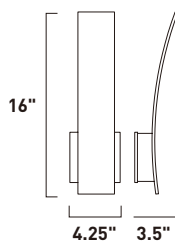

E41307-SA, -WT
Interior/Exterior Wall Sconce

B