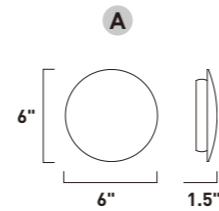

E41500-BZ, SA, -WT
Interior/Exterior Wall Sconce