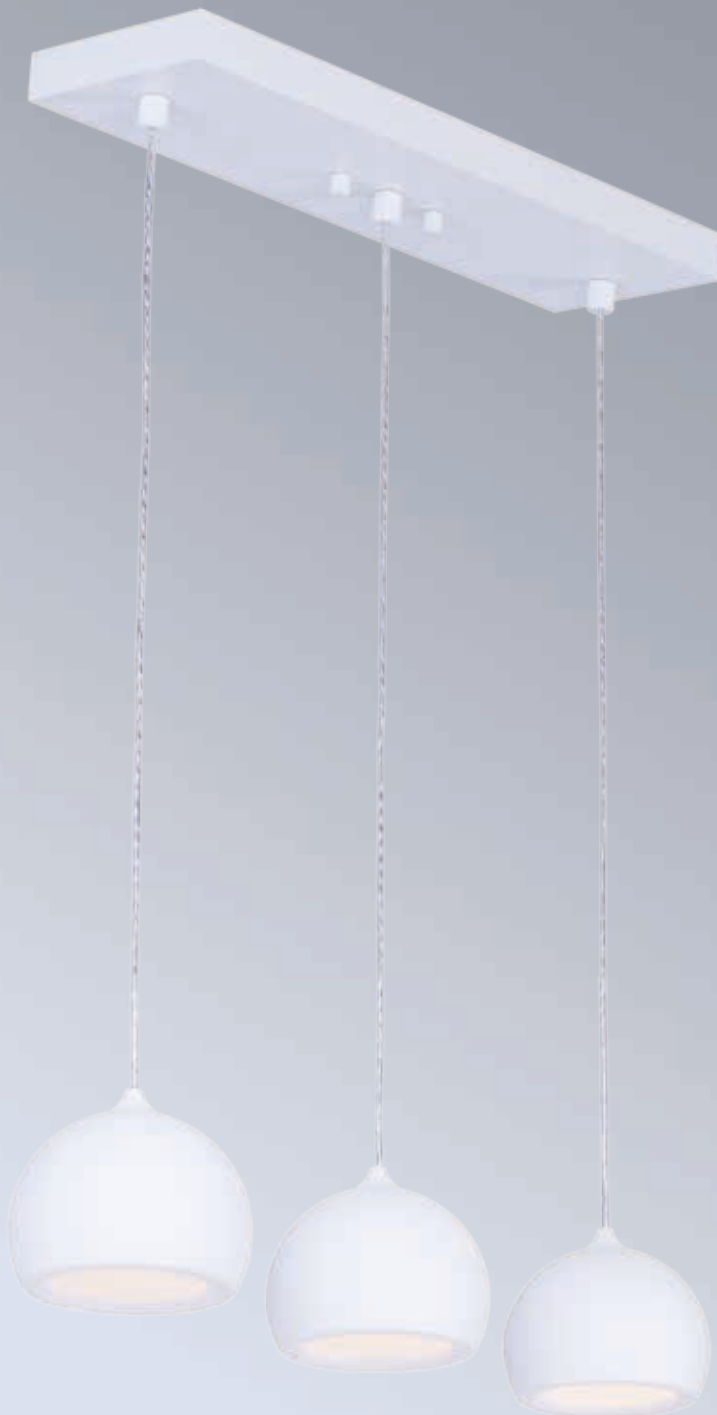

ALUMILUX

- Available in various shapes and finishes
- Cast and Machined Aluminum
- 3000K Color Temperature
- CRI 90
- Dimmable with Electronic Low Voltage dimmer
- Twisted 120V wire

A