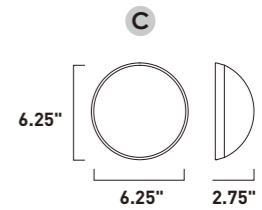

E41502-BZ, -SA, -WT
Interior/Exterior Wall Sconce