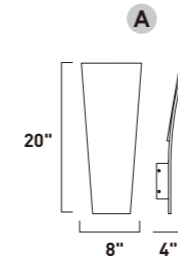

ALUMILUX

- Aluminum
- 3000K Color Temperature
- CRI 90+
- Dimmable with Electronic Low Voltage dimmer
- Back light and down light

	ITEM #	FINISH	LAMPING	DIMENSION	HCO	CRI	LUMENS	Additional Information
A	E41497	BZ, SA, WT	20W LED 3000K (Integrated)	8"W x 20"H x 4"Ext.	16"	90+	1400	
B	E41499	BZ, SA, WT	23.5W LED 3000K (Integrated)	10"W x 28"H x 4.25"Ext.	24"	90+	1650	

Finish options: Bronze (BZ) Satin Aluminum (SA) White (WT)