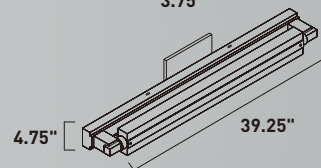

PIVOT LED

- Polished Chrome metal detail on acrylic
- Pivot rotates 180° degrees
- ADA Approved
- 3000K Color Temperature
- Suitable for Damp locations
- Dimmable with Triac dimmers

	ITEM #	FINISH	LAMPING	DIMENSION	HCO	CRI	LUMENS	Additional Information
A	E32372	18PC	27W PCB LED 3000K (Integrated)	27.25"W x 4.75"H x 3.75"Ext.	2.25"	90	1680	Lights rotate a 359°
B	E32373	18PC	38W PCB LED 3000K (Integrated)	39.25"W x 4.75"H x 3.75"Ext.	2.25"	90	2800	Lights rotate a 359°

Finish: Clear glass (18) Polished Chrome (PC)