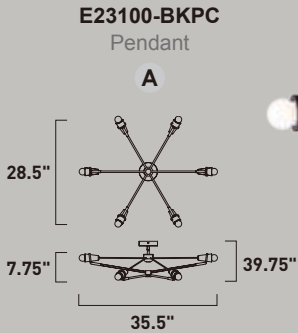

BOUNCE

- Carefully balanced wire suspension
- Two tone Black and Polished Chrome finish
- 3000K Color Temperature
- CRI 90+
- Dimmable with Triac dimmers

ITEM #	FINISH	LAMPING	DIMENSION	LUMENS			Additional Information	
				CRI	INIT.	DEL.		
A	E23100	BKPC	6 x 8W COB LED 3000K (Integrated)	35.5"L x 28.5"W x 7.75"H x 39.75"OAH	90+	3360	3000	
B	E23103	BKPC	6 x 8W COB LED 3000K (Integrated)	55.25"L x 40.75"W x 9.25"H x 40.5"OAH	90+	3360	3000	
C	E23105	BKPC	10 x 8W COB LED 3000K (Integrated)	93"L x 40.75"W x 9.25"H x 38.75"OAH	90+	5600	5000	

Finish: Black/Polished Chrome (BKPC)