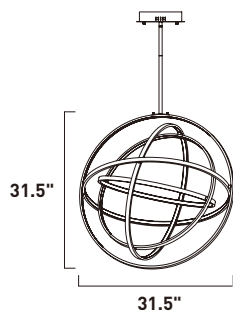

E24785-BK, -PC
Pendant

31.5"

31.5"

ITEM #	FINISH	LAMPING	DIMENSION	CRI	LUMENS	Additional Information
A	E24785 BK, PC	78W PCB LED 3000K (Integrated)	31.5"W x 31.5"H x 76"OAH	80	5500	

Finish options: Black (BK) Polished Chrome (PC)