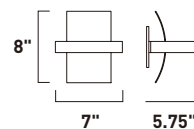

E41312-WT
Interior/Exterior Wall Sconce

	ITEM #	FINISH	LAMPING	DIMENSION	HCO	CRI	LUMENS	Additional Information
A	E41307	SA, WT	5W LED 3000K (Integrated)	4.25"W x 16"H x 3.5"Ext.	12.5"	90+	430	
B	E41312	WT	6W LED 3000K (Integrated)	7"W x 8"H x 5.75"Ext.	3.75"	80+	180	

Finish options: Aluminum (SA) White (WT)