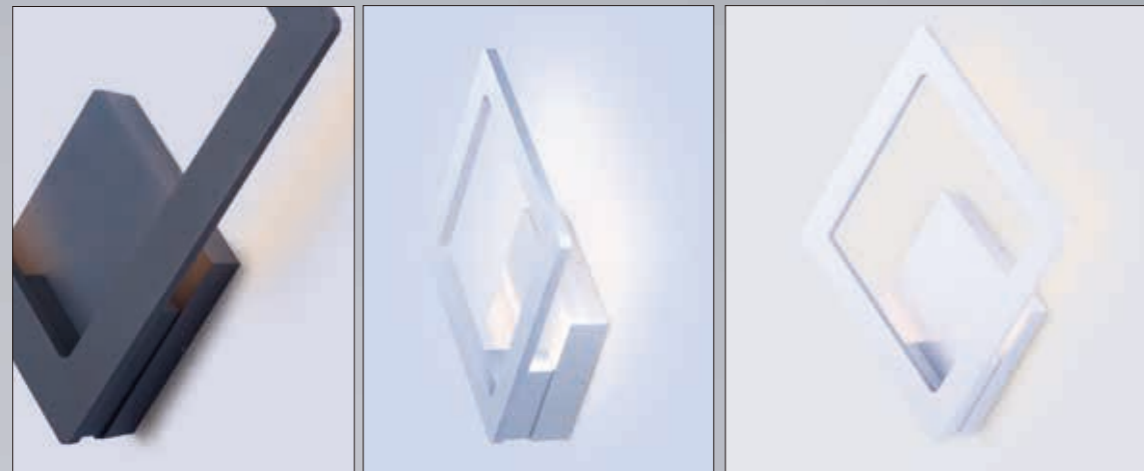

ALUMILUX

- 3000K Color Temperature
- CRI 90+
- Dimmable with Electronic Low Voltage dimmer