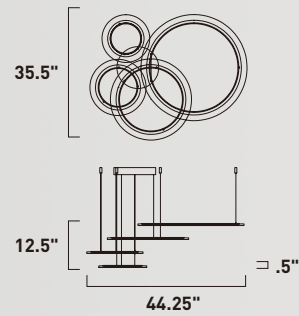

ITEM #	FINISH	LAMPING	DIMENSION	LUMENS			Additional Information
				CRI	INIT.	DEL.	
A E22662	11MS	83W LED 3000K (Integrated)	44.25"L x 35.5"W x 12.5"H x 81"OAH	80+	5810	3950	

Finish: Matte White Acrylic (11) Matte Silver (MS)