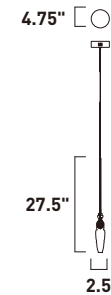

ITEM #	FINISH	LAMPING	DIMENSION	CRI	LUMENS	Additional Information	
B	E20741	18PC	3W COB LED 3000K (Integrated)	4.75"W x 24.25"H x 144"OAH	80	210	
C	E20742	18PC	3W COB LED 3000K (Integrated)	4.75"W x 29.5"H x 147.5"OAH	80	210	
D	E20743	18PC	3W COB LED 3000K (Integrated)	4.75"W x 22.5"H x 142"OAH	80	210	
E	E20744	18PC	3W COB LED 3000K (Integrated)	4.75"W x 27.5"H x 147.25"OAH	80	210	