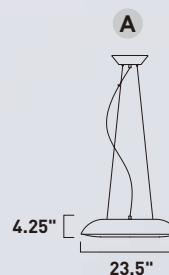

E22624-BK
Pendant