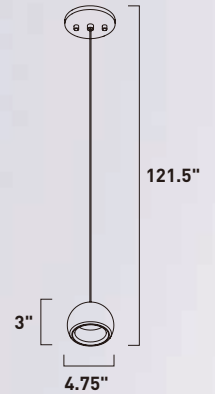

Finish: White (WT)

E41483-WT
Pendant
B

E41481-WT
Pendant
C

	ITEM #	FINISH	LAMPING	DIMENSION	LUMENS			Additional Information
					CRI	INIT.	DEL.	
B	E41483	WT	3 x 4W COB LED 3000K (Integrated)	10"W x 3.75"H x 122"OAH	90	840	930	  
C	E41481	WT	1 x 4W COB LED 3000K (Integrated)	4.75"W x 3"H x 121.5"OAH	90	360	310	  