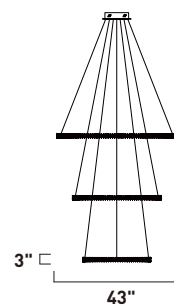

E21216-20PC
Pendant