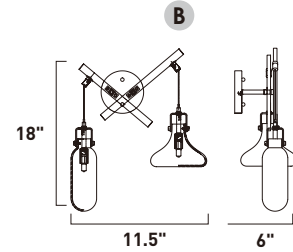

E24310-18PC
Wall Mount