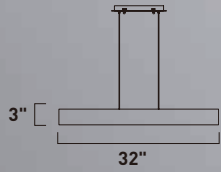

BLADE

- Low-profile .5" aluminum "blade" with integrated LED board recessed into bottom
- 3000K Color Temperature
- CRI 80+
- Dimmable with Triac dimmers

E22903-AL, -BRZ
Pendant

A