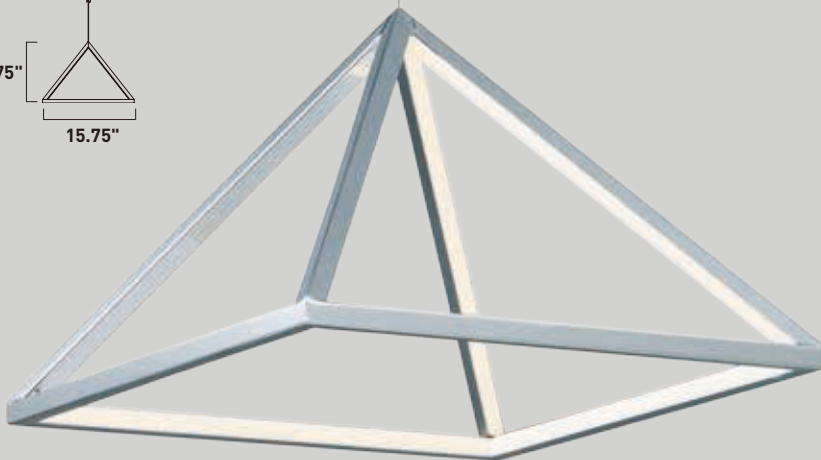

PYRAMID

- Inset integrated LEDs in triangular shaped structure
- Metalwork in your choice of Rose Gold or Polished Chrome
- 3000K Color Temperature, CRI 90+
- Dimmable with Triac Dimmer

A

B

	ITEM #	FINISH	LAMPING	DIMENSION	CRI	LUMENS	Additional Information
A	E20816	PC, RG	28W LED 3000K (Integrated)	15.75"W x 10.75"H x 130"OAH	90+	1960	
B	E20815	PC, RG	20W LED 3000K (Integrated)	11.75"W x 8"H x 130"OAH	90+	1400	

Finish options: Polished Chrome (PC) Rose Gold (RG)