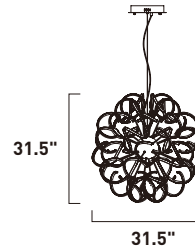

ITEM #	FINISH	LAMPING	DIMENSION	CRI	LUMENS	Additional Information
A	E21411	PC	69W PCB LED 3000K (Integrated)	23.5"W x 22"H x 136"OAH	80	4840	
B	E21412	PC	138W PCB LED 3000K (Integrated)	31.5"W x 31.5"H x 141.75"OAH	80	9680	

Finish: Polished Chrome (PC)