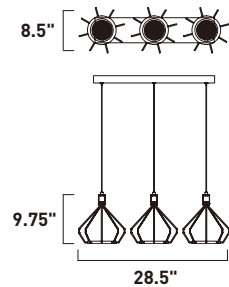

Finish: Polished Chrome (PC)

E30631-PC
Pendant

C

E30622-PC
Pendant

D

	ITEM #	FINISH	LAMPING	DIMENSION	CRI	LUMENS	Additional Information
C	E30631	PC	1 x 13W LED 3000K (Integrated)	15.5"W x 16"H x 128"OAH	80	910	
D	E30622	PC	3 x 6.5W LED 3000K (Integrated)	28.5"L x 8.5"W x 9.75"H x 128"OAH	80	1370	