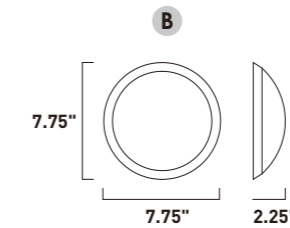

E41504-BZ, -SA, -WT
Interior/Exterior Wall Sconce