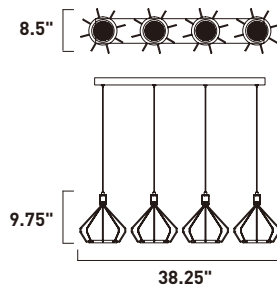

E30621-PC
Pendant
A