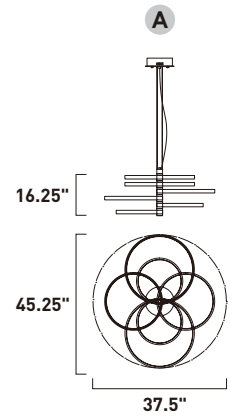

E24327-BKGLD
Pendant

ITEM #	FINISH	LAMPING	DIMENSION	LUMENS			Additional Information
				CRI	INIT.	DEL.	
A E24327	BKGLD	114W PCB LED 3000K (Integrated)	37.5"L x 45.25"W x 16.25"H x 139"OAH	80+	7980	2280	

Finish: Black/Gold (BKGLD)