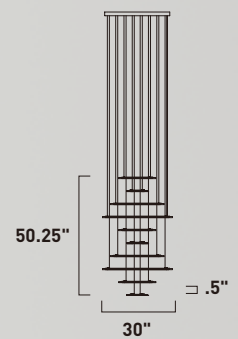

E22665-11MS
Pendant

A