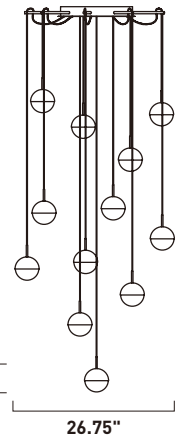

Finish: Clear glass (18) Polished Chrome (PC)

E24306-18PC
Pendant

B

ITEM #	FINISH	LAMPING	DIMENSION	LUMENS	Additional Information
B E24306	18PC	6 x 40W G9, Xenon (Incl.)	23.25"L x 24.5"W x 28.75"H x 69"OAH	2940	

Finish: Clear glass (18) Polished Chrome (PC)

E24300-18PC
Pendant

E24301-18PC
Pendant

E24302-18PC
Pendant

	ITEM #	FINISH	LAMPING	DIMENSION	LUMENS	Additional Information
C	E24300	18PC	1 x 40W G9, Xenon (Incl.)	2.75"W x 10.25"H x 130"OAH	490	
D	E24301	18PC	1 x 40W G9, Xenon (Incl.)	6.25"W x 6.75"H x 126.75"OAH	490	
E	E24302	18PC	1 x 40W G9, Xenon (Incl.)	5.75"W x 8.75"H x 128.75"OAH	490	

SPOT

- Polished Chrome and Clear Acrylic pendants
- Spheres adjust to direct light
- Edge-lit LED recessed , CRI 80
- Dimmable with CL Triac Dimmer

E20328-83PC
Pendant

A

	ITEM #	FINISH	LAMPING	DIMENSION	CRI	LUMENS	Additional Information
A	E20328	83PC	12 x 5W PCB LED 3000K (Integrated)	26.75"W x 5.75"H x 121.25"OAH	80+	4200	  