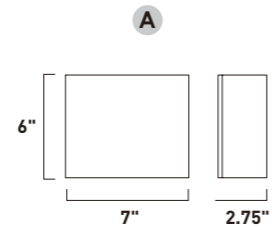

E41328-SA, -WT
Interior/Exterior Wall Sconce