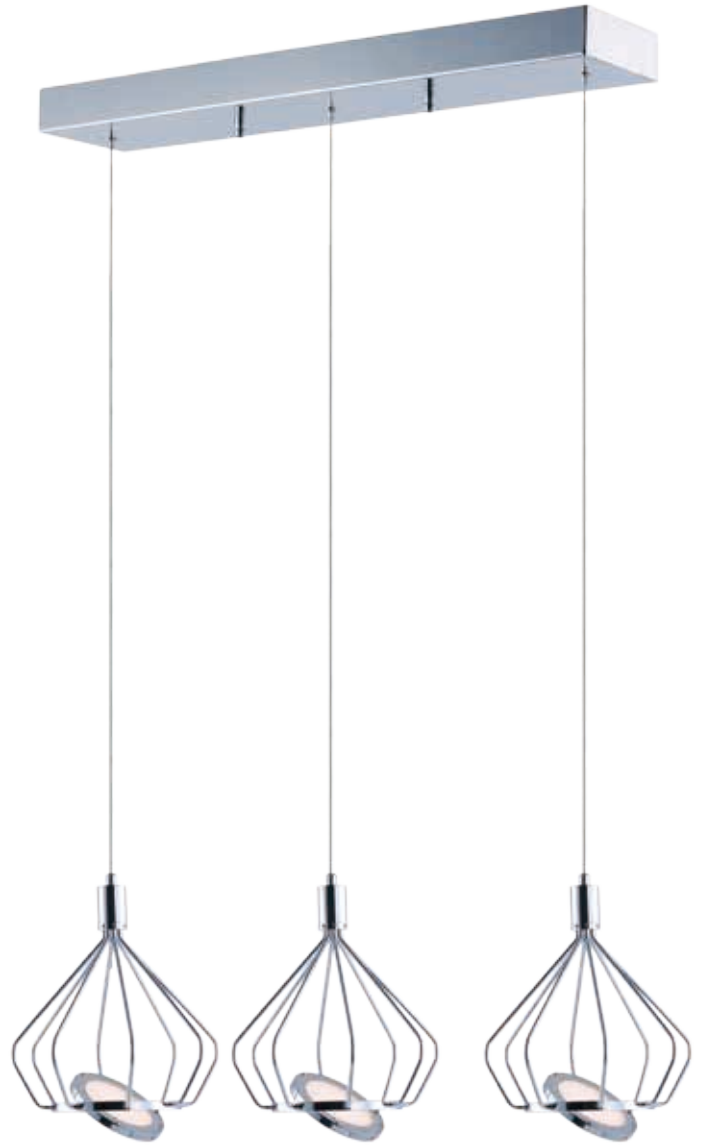

C

D

	ITEM #	FINISH	LAMPING	DIMENSION	CRI	LUMENS	Additional Information
C	E30631	PC	1 x 13W LED 3000K (Integrated)	15.5"W x 16"H x 128"OAH	80	910	
D	E30622	PC	3 x 6.5W LED 3000K (Integrated)	28.5"L x 8.5"W x 9.75"H x 128"OAH	80	1370	

Finish: Polished Chrome (PC)