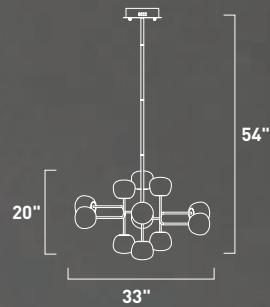

ITEM #	FINISH	LAMPING	DIMENSION	HCO	CRI	LUMENS	Additional Information
A	E21123	11WT	2 x 4.8W LED 3000K (Integrated)	10.25"W x 14.5"H x 8"Ext	7.25"	80	672	
B	E21126	11WT	12 x 4.8W LED 3000K (Integrated)	33"W x 20"H x 54"OAH		80	4032	

Finish: Matte White glass (11) White (WT)