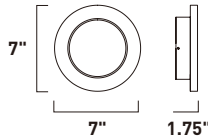

E41382-BZ, -WT
Interior/Exterior Wall Sconce

D