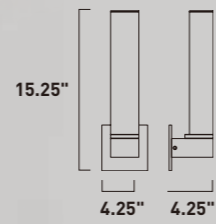

E41460-SA, -WT
Wall Sconce
A