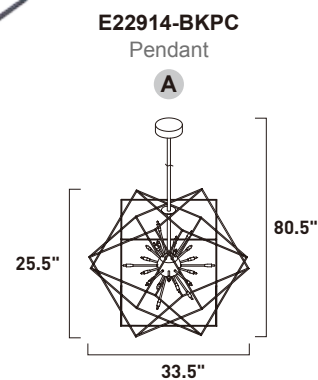

RUBIC

- Geometric wire frames in Black finish
- Sputnik cluster finished in Polished Chrome
- LED G4 bulbs included
- 3000K Color Temperature
- CRI 80
- Dimmable with Electronic Low Voltage dimmers

ITEM #	FINISH	LAMPING	DIMENSION	LUMENS			Additional Information
				CRI	INIT.	DEL.	
A E22914	BKPC	24 x 1.2W LED G4 3000K (Incl.)	33.5"W x 25.5"H x 80.5"OAH	80	2640	2400	

Finish: Black/Polished Chrome (BKPC)