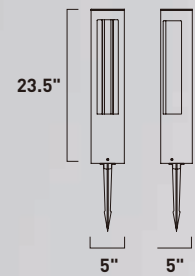

E41370-BZ, -GY
Pathway Light

B