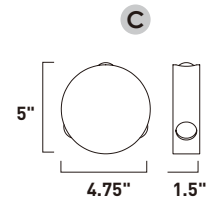

C - 3 Light

E41540-SA, -WT
1-Light Interior/Exterior Wall Sconce

E41542-SA, -WT
2-Light Interior/Exterior Wall Sconce

E41544-SA, -WT
3-Light Interior/Exterior Wall Sconce

	ITEM #	FINISH	LAMPING	DIMENSION	HCO	CRI	LUMENS	Additional Information
A	E41540	SA, WT	1 x 4W LED 3000K (Integrated)	4.75"W x 5"H x 1.5"Ext.	2.5"	90+	280	
B	E41542	SA, WT	2 x 4W LED 3000K (Integrated)	4.75"W x 5"H x 1.5"Ext.	2.5"	90+	560	
C	E41544	SA, WT	3 x 4W LED 3000K (Integrated)	4.75"W x 5"H x 1.5"Ext.	2.5"	90+	840	