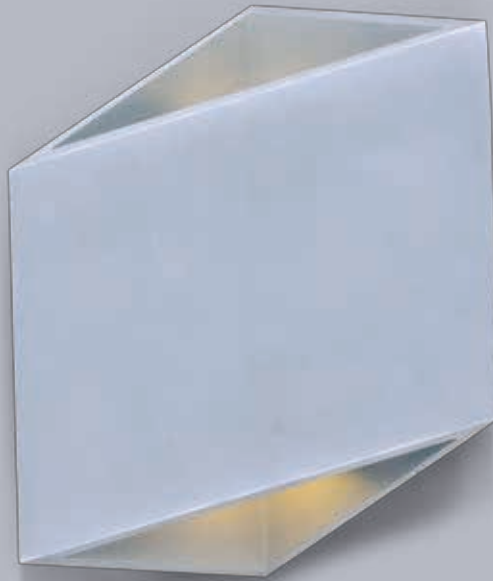

Finish options: Bronze (BZ) Satin Aluminum (SA)

ALUMILUX

- Available in various shapes and finishes
- Cast and Machined Aluminum
- 3000K Color Temperature
- CRI 90+
- Dimmable with Electronic Low Voltage dimmer