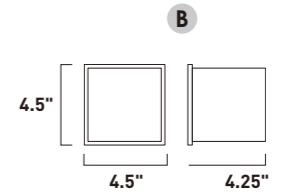

E41308-BZ, -SA
Interior/Exterior Wall Sconce