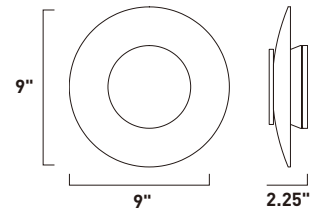

Finish options: Bronze (BZ) White (WT)

ALUMILUX

- Cast and Machined Aluminum
- 3000K Color Temperature
- CRI 80+

E41376-WT
Wall Sconce

A

E41378-WT
Wall Sconce

B

	ITEM #	FINISH	LAMPING	DIMENSION	HCO	CRI	LUMENS		Additional Information
							INIT.	DEL.	
A	E41376	WT	4W PCB LED 3000K (Integrated)	6"W x 6"H x 2"Ext.	3"	80+	360	110	Direct, Indoor only  
B	E41378	WT	5W PCB LED 3000K (Integrated)	9"W x 9"H x 2.25"Ext.	4.5"	80+	500	295	Direct, Indoor only  