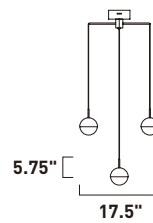

ITEM #	FINISH	LAMPING	DIMENSION	CRI	LUMENS	Additional Information
B	E20321	83PC	1 x 5W PCB LED 3000K (Integrated)	4"W x 5.75"H x 128"OAH	80+	350	
C	E20323	83PC	3 x 5W PCB LED 3000K (Integrated)	17.5"W x 5.75"H x 130"OAH	80+	1050	

Finish: Clear Acrylic (83) Polished Chrome (PC)