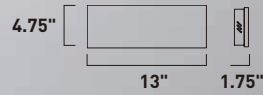

Finish options: Brushed Aluminum (AL) Anodized Bronze (BRZ)

E22900-AL, -BRZ
Bath Vanity
C

E22901-AL, -BRZ
Bath Vanity
D

	ITEM #	FINISH	LAMPING	DIMENSION	HCO	CRI	LUMENS	Additional Information
C	E22900	AL, BRZ	2 x 7W LED 3000K (Integrated)	13"W x 4.75"H x 1.75"Ext.	2.5"	80+	980	
D	E22901	AL, BRZ	2 x 14W LED 3000K (Integrated)	24"W x 4.75"H x 1.75"Ext.	2.5"	80+	1960	