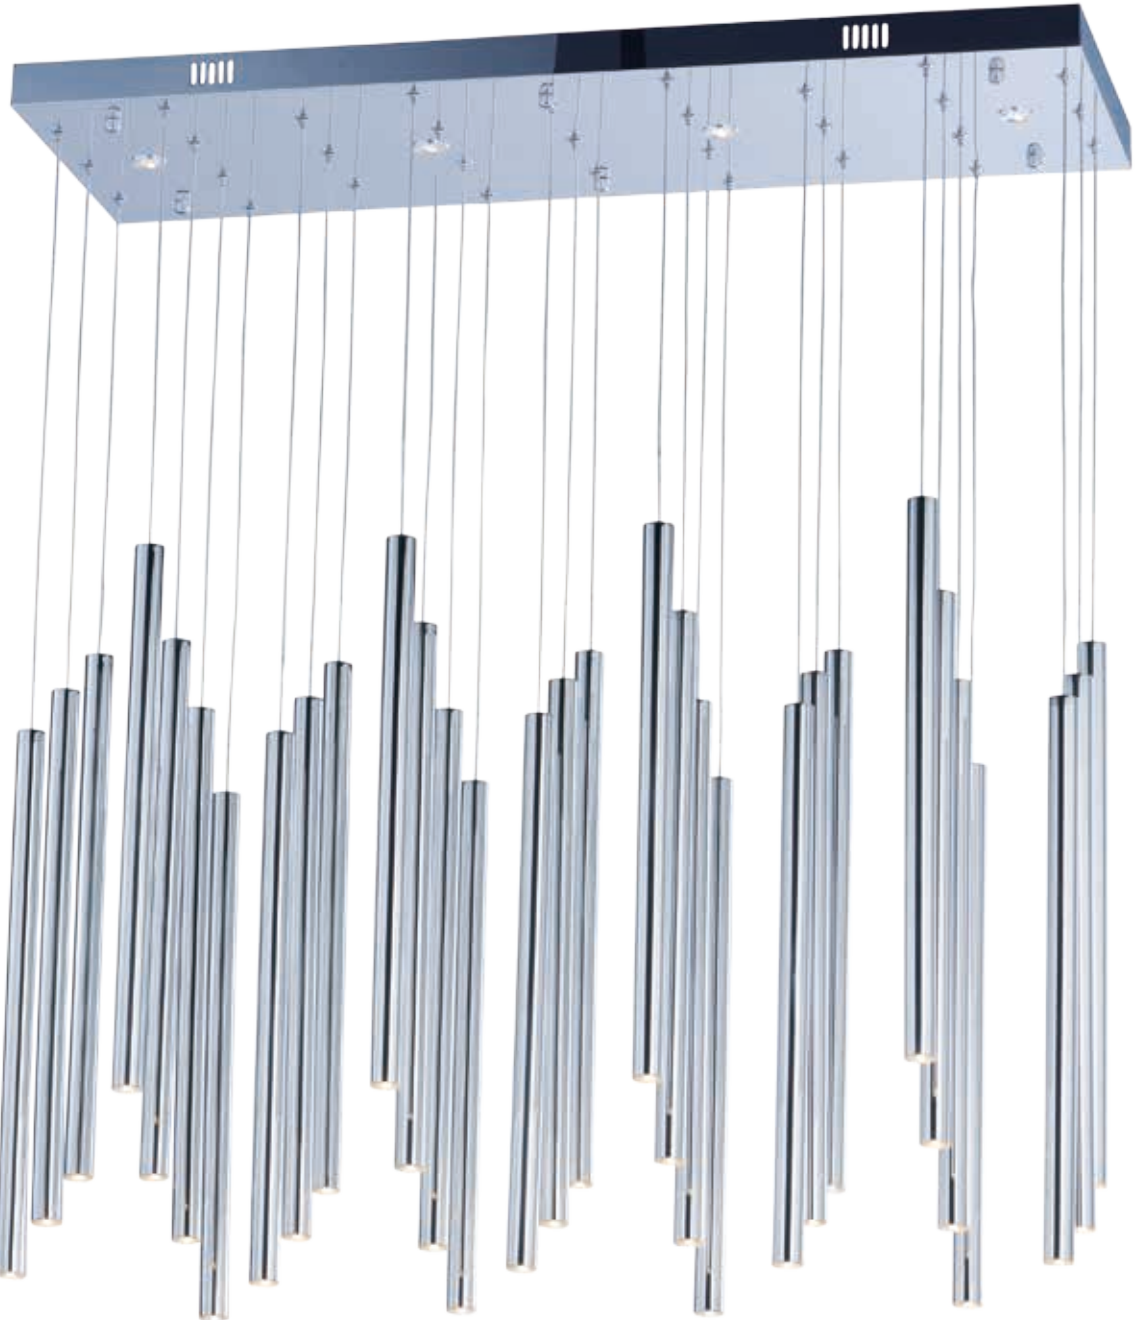

FLUTE

- Elongated metal tubes with replaceable integrated LED modules
- Variety of finishes from Rose Gold to Polished Chrome
- 3000K Color Temperature, CRI 80
- Most units Dimmable with Triac Dimmer

A