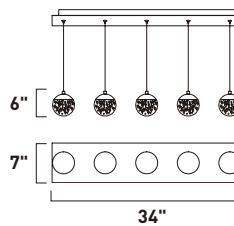

ITEM #	FINISH	LAMPING	DIMENSION	LUMENS			Additional Information
				CRI	INIT.	DEL.	
B E24265	91PC	5 x 5W PCB LED 3000K (Integrated)	34"L x 7"W x 6"H x 128"OAH	80+	1750	2000	
Finish: Bubble glass (91) Polished Chrome (PC)