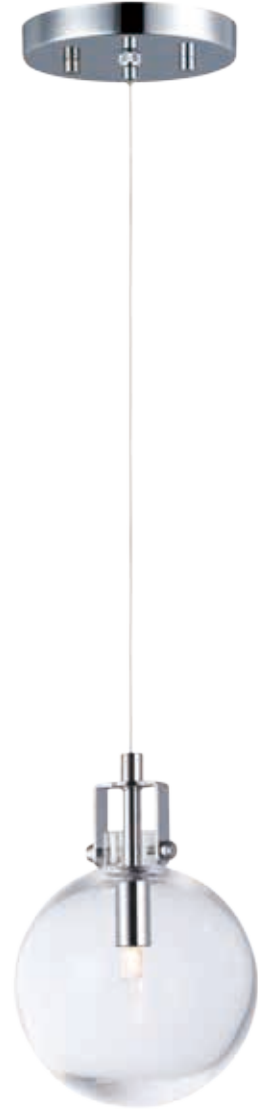

Finish: Clear glass (18) Polished Chrome (PC)

E24306-18PC
Pendant

B

ITEM #	FINISH	LAMPING	DIMENSION	LUMENS	Additional Information
B E24306	18PC	6 x 40W G9, Xenon (Incl.)	23.25"L x 24.5"W x 28.75"H x 69"OAH	2940	

Finish: Clear glass (18) Polished Chrome (PC)

E24300-18PC
Pendant

E24301-18PC
Pendant

E24302-18PC
Pendant

	ITEM #	FINISH	LAMPING	DIMENSION	LUMENS	Additional Information
C	E24300	18PC	1 x 40W G9, Xenon (Incl.)	2.75"W x 10.25"H x 130"OAH	490	
D	E24301	18PC	1 x 40W G9, Xenon (Incl.)	6.25"W x 6.75"H x 126.75"OAH	490	
E	E24302	18PC	1 x 40W G9, Xenon (Incl.)	5.75"W x 8.75"H x 128.75"OAH	490	

Finish: Clear glass (18) Polished Chrome (PC)

SPOT

Spheres of half Polished Chrome metal and half Clear Acrylic create a stunning pendant. The top of the metal is slotted which allows to adjust and aim the light. Edge lit LED technology provide even and soft light for efficiency and comfort.