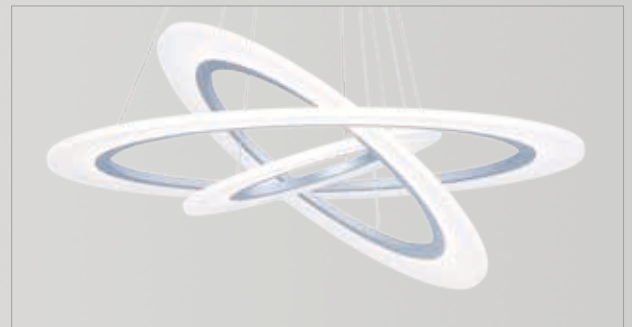

• Additional configuration