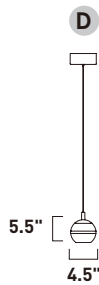

Finish: Frost/Clear Acrylic (93) Polished Chrome (PC)

• Flush Mount Option

E24590-93PC
Wall/Flush Mount

E24591-93PC
Pendant

	ITEM #	FINISH	LAMPING	DIMENSION	HCO	CRI	LUMENS INIT.	DEL.	Additional Information
C	E24590	93PC	1 x 6W PCB LED 3000K (Integrated)	4.75"W x 6"H x 6"Ext.	2.5"	80+	480	640	
D	E24591	93PC	1 x 6W PCB LED 3000K (Integrated)	4.5"W x 5.5"H x 127.75"OAH		80+	480	640	