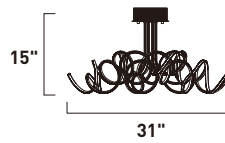

E21410-PC
Flush Mount

B

	ITEM #	FINISH	LAMPING	DIMENSION	CRI	LUMENS	Additional Information
B	E21410	PC	90.7W PCB LED 3000K (Integrated)	31"W x 15"H	80+	6350	

Finish: Polished Chrome (PC)