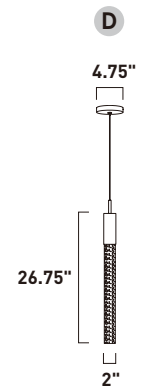

Finish: Bubble (91) Polished Chrome (PC)

E22873-91PC
Pendant

E22871-91PC
Pendant

	ITEM #	FINISH	LAMPING	DIMENSION	LUMENS			Additional Information
					CRI	INIT.	DEL.	
C	E22873	91PC	3 x 8W COB LED 3000K (Integrated)	13"W x 26.5"H x 128"OAH	90+	1440	750	
D	E22871	91PC	1 x 8W COB LED 3000K (Integrated)	4.75"W x 26.75"H x 128"OAH	90+	480	250	