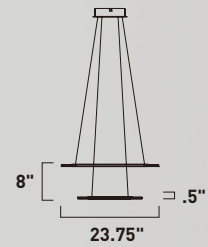

E22655-11MS

Pendant

B

• Additional configuration