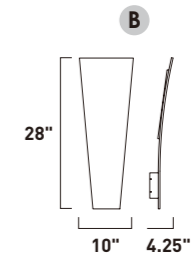

ALUMILUX

- Aluminum
- 3000K Color Temperature
- CRI 90+
- Dimmable with Electronic Low Voltage dimmer
- Back light and down light

	ITEM #	FINISH	LAMPING	DIMENSION	HCO	CRI	LUMENS	Additional Information
A	E41497	BZ, SA, WT	20W LED 3000K (Integrated)	8"W x 20"H x 4"Ext.	16"	90+	1400	
B	E41499	BZ, SA, WT	23.5W LED 3000K (Integrated)	10"W x 28"H x 4.25"Ext.	24"	90+	1650	

Finish options: Bronze (BZ) Satin Aluminum (SA) White (WT)