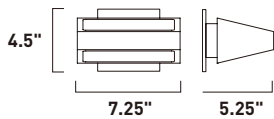

E41304-SA
Interior/Exterior Wall Sconce

B