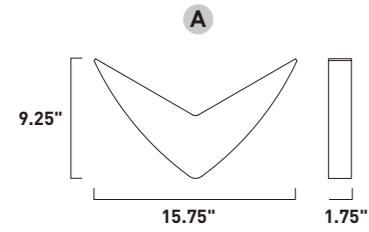

E41334-BZ, -SA, -WT
Interior/Exterior Wall Sconce