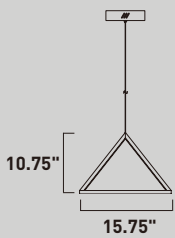

E20816-PC, -RG
Pendant

A