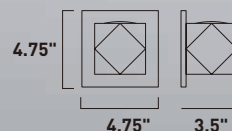

Finish: Bronze (BZ)

E41532-BZ
2-Light Interior/Exterior Wall Sconce

B

E41530-BZ
1-Light Interior/Exterior Wall Sconce

C

	ITEM #	FINISH	LAMPING	DIMENSION	HCO	CRI	LUMENS	Additional Information
B	E41532	BZ	2 x 3W LED 3000K (Integrated)	4.75"W x 4.75"H x 3.5"Ext.	2.5"	90+	420	
C	E41530	BZ	1 x 3W LED 3000K (Integrated)	4.75"W x 4.75"H x 3.5"Ext.	2.5"	80	210	