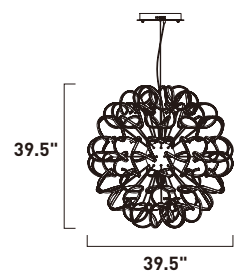

E21413-PC
Pendant

A