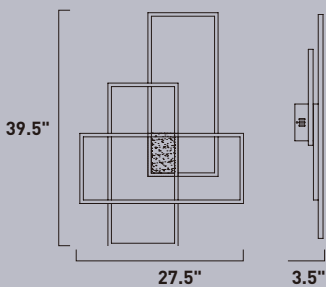

E20708-BK
Wall Mount
A