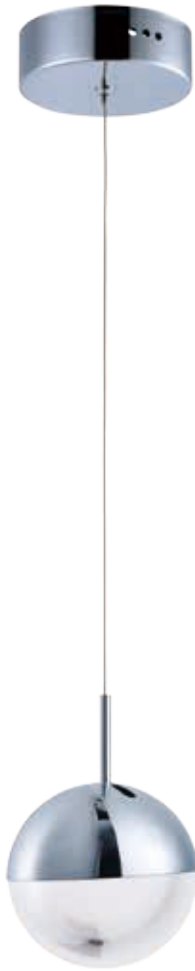

E20321-83PC
Pendant

B