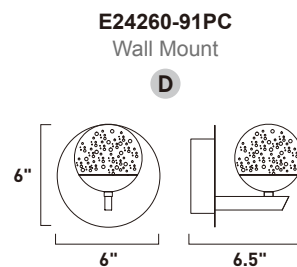

Finish: Bubble glass (91) Polished Chrome (PC)

	ITEM #	FINISH	LAMPING	DIMENSION	LUMENS			Additional Information
					HCO	CRI	INIT. DEL.	
C	E24261	91PC	1 x 5W PCB LED 3000K (Integrated)	5.5"W x 5.75"H x 128"OAH	80+	350	400	
D	E24260	91PC	1 x 5W PCB LED 3000K (Integrated)	6"W x 6"H x 6.5"Ext.	3"	80+	350	400