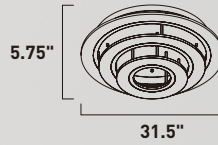

E22668-11MS
Flush Mount
C