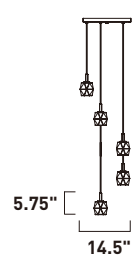

TANGENT

- Heavy faceted glass fonts that sparkle when illuminated
- 4W LED G9 bulbs included

E20717-82PC
Pendant

A

E20715-82PC
Pendant

B

• Close up of glass

	ITEM #	FINISH	LAMPING	DIMENSION	CRI	LUMENS	Additional Information
A	E20717	82PC	10 x 4W G9 LED 3000K (Integrated)	19.75"W x 5.75"H x 127"OAH	80+	2800	LED ①
B	E20715	82PC	5 x 4W G9 LED 3000K (Integrated)	14.5"W x 5.75"H x 127"OAH	80+	1400	LED ①