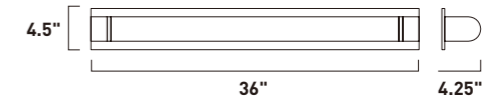

ALUMILUX

- Available in various shapes and finishes
- Collection features coordinating pendants and interior wall sconces
- Machined Aluminum
- 3000K Color Temperature
- CRI 90
- Dimmable with Electronic Low Voltage dimmer

• Rotates 180° degrees

• Rotates 180° degrees

ITEM #	FINISH	LAMPING	DIMENSION	LUMENS			Additional Information
				HCO	CRI	INIT. DEL.	
A	E41460	SA, WT; 8W LED 3000K (Integrated)	4.25"W x 15.25"H x 4.25"Ext.	13"	90	560 430	
B	E41465	SA, WT; 20W LED 3000K (Integrated)	36"W x 4.5"H x 4.25"Ext.	2.25"	90	1400 750	
C	E41464	SA, WT; 15W LED 3000K (Integrated)	30"W x 4.5"H x 4.25"Ext.	2.25"	90	1050 580	
D	E41463	SA, WT; 10W LED 3000K (Integrated)	24"W x 4.5"H x 4.25"Ext.	2.25"	90	700 420	

Finish options: Satin Aluminum (SA) White (WT)