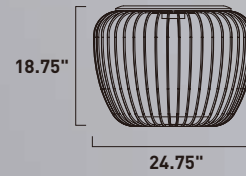

Finish: White (WT)

- Suitable for damp location
- Great for outdoor living spaces

E20578-WTNW
Stool or Table

C

E20577-WTNW
Stool or Table

B

	ITEM #	FINISH	LAMPING	DIMENSION	LUMENS			Additional Information
					CRI	INIT.	DEL.	
B	E20577	WTNW	7W PCB LED 3000K (Integrated)	19.75"W x 15"H	80+	576	470	
C	E20578	WTNW	7W PCB LED 3000K (Integrated)	24.75"W x 18.75"H	80+	576	382	