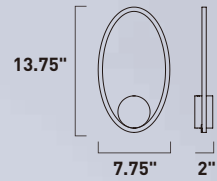

ITEM #	FINISH	LAMPING	DIMENSION	HCO	LUMENS		Additional Information
						CRI	INIT. DEL.	
A	E21428	MW	53W LED 3000K (Integrated)	15"W x 55.75"H		80+	3710 2690	
B	E21420	MW	11W LED 3000K (Integrated)	7.75"W x 13.75"H x 2"Ext.	11.25"	80+	770 510	

Finish: Matte White (MW)