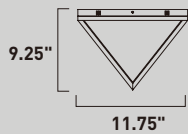

Finish options: Polished Chrome (PC) Rose Gold (RG)

E20811-PC, -RG
Flush Mount

C

E20812-PC, -RG
Flush Mount

E

E20810-PC, -RG
Flush Mount

D

	ITEM #	FINISH	LAMPING	DIMENSION	CRI	LUMENS	Additional Information
C	E20811	PC, RG	28W LED 3000K (Integrated)	15.75"W x 12"H	90+	1960	LED
D	E20810	PC, RG	20W LED 3000K (Integrated)	11.75"W x 9.25"H	90+	1400	LED
E	E20812	PC, RG	35W LED 3000K (Integrated)	19.75"W x 15"H	90+	2450	LED