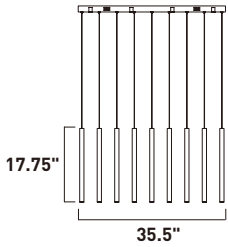

ITEM #	FINISH	LAMPING	DIMENSION	CRI	LUMENS	Additional Information
A E10010	PC, RG	35W COB LED 3000K (Integrated)	35.5"L x 11"W x 17.75"H x 137.75"OAH	80	2450	

Finish options: Polished Chrome (PC) Rose Copper (RG)