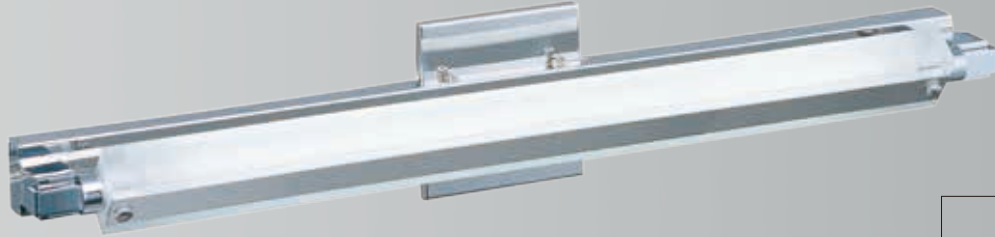

PIVOT LED

- Polished Chrome metal detail on acrylic
- Pivot rotates 180° degrees
- ADA Approved
- 3000K Color Temperature
- Suitable for Damp locations
- Dimmable with Triac dimmers

E32372-18PC
Wall Sconce
A