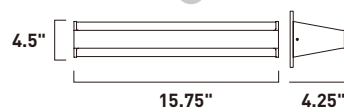

E41305-SA
Interior/Exterior Wall Sconce

C