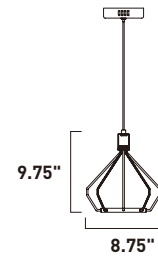

ITEM #	FINISH	LAMPING	DIMENSION	CRI	LUMENS	Additional Information
A	E30621	PC	1 x 6.5W LED 3000K (Integrated)	8.75"W x 9.75"H x 128"OAH	80	460	
B	E30624	PC	4 x 6.5W LED 3000K (Integrated)	38.25"L x 8.5"W x 9.75"H x 128"OAH	80	1820	

Finish: Polished Chrome (PC)