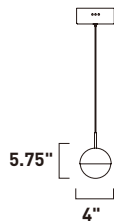

B

E20323-83PC
Pendant

C