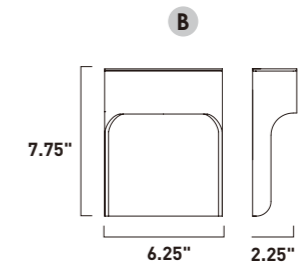

E41330-BZ, -SA
Interior/Exterior Wall Sconce