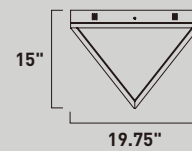

Finish options: Polished Chrome (PC) Rose Gold (RG)

E20811-PC, -RG
Flush Mount

C

E20812-PC, -RG
Flush Mount

E

E20810-PC, -RG
Flush Mount

D

	ITEM #	FINISH	LAMPING	DIMENSION	CRI	LUMENS	Additional Information
C	E20811	PC, RG	28W LED 3000K (Integrated)	15.75"W x 12"H	90+	1960	LED
D	E20810	PC, RG	20W LED 3000K (Integrated)	11.75"W x 9.25"H	90+	1400	LED
E	E20812	PC, RG	35W LED 3000K (Integrated)	19.75"W x 15"H	90+	2450	LED