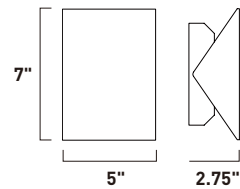

ITEM #	FINISH	LAMPING	DIMENSION	HCO	CRI	LUMENS	INIT.	DEL.	Additional Information
B E41333	SA, WT	8W LED 3000K (Integrated)	5"W x 7"H x 2.75"Ext.	3.5"	90+	560	170	Dim. with ELV dimmer	

Finish options: Satin Aluminum (SA) White (WT)