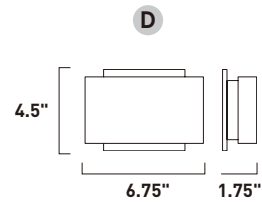

E41310-BZ, -SA
Interior/Exterior Wall Sconce