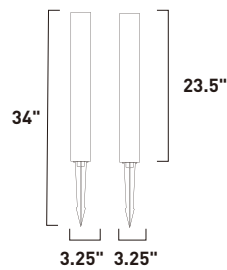

E41363-BZ, -SA
Pathway Light

C