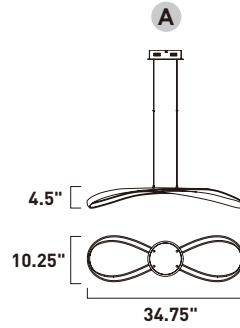

ITEM #	FINISH	LAMPING	DIMENSION	LUMENS			Additional Information	
				CRI	INIT.	DEL.		
A	E24737	SL	39W PCB LED 3000K (Integrated)	34.75"L x 10.25"W x 4.5"H x 123.5"OAH	90+	2730	2145	

Finish: Silver Leaf (SL)