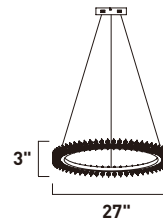

E21212-20PC
Pendant

C