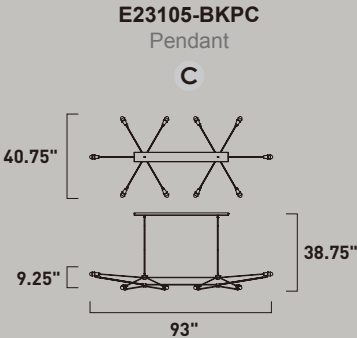

BOUNCE

- Carefully balanced wire suspension
- Two tone Black and Polished Chrome finish
- 3000K Color Temperature
- CRI 90+
- Dimmable with Triac dimmers

ITEM #	FINISH	LAMPING	DIMENSION	LUMENS			Additional Information	
				CRI	INIT.	DEL.		
A	E23100	BKPC	6 x 8W COB LED 3000K (Integrated)	35.5"L x 28.5"W x 7.75"H x 39.75"OAH	90+	3360	3000	
B	E23103	BKPC	6 x 8W COB LED 3000K (Integrated)	55.25"L x 40.75"W x 9.25"H x 40.5"OAH	90+	3360	3000	
C	E23105	BKPC	10 x 8W COB LED 3000K (Integrated)	93"L x 40.75"W x 9.25"H x 38.75"OAH	90+	5600	5000	

Finish: Black/Polished Chrome (BKPC)