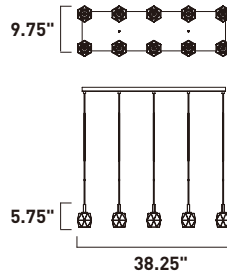

ITEM #	FINISH	LAMPING	DIMENSION	CRI	LUMENS	Additional Information
A	E20719	82PC	10 x 4W G9 LED 3000K (Integrated)	38.25"L x 9.75"W x 5.75"H x 127"OAH	80+	2800	LED ⓘ

Finish: Heavy Faceted glass (82) Polished Chrome (PC)