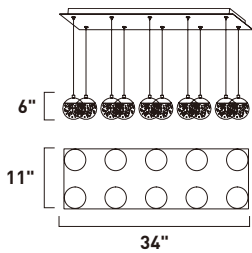

E24266-91PC
Pendant

ITEM #	FINISH	LAMPING	DIMENSION	LUMENS			Additional Information
				CRI	INIT.	DEL.	
A E24266	91PC	10 x 5W PCB LED 3000K (Integrated)	34"L x 11"W x 6"H x 128"OAH	80+	3500	4000	

Finish: Bubble glass (91) Polished Chrome (PC)