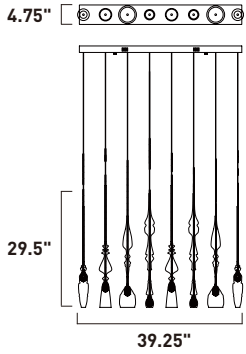

E20746-18PC
Pendant

	ITEM #	FINISH	LAMPING	DIMENSION	CRI	LUMENS	Additional Information
A	E20746	18PC	8 x 3W LED 3000K (Integrated)	39.25"L x 4.75"W x 29.5"H x 149"OAH	80	1680	

Finish: Clear glass (18) Polished Chrome (PC)