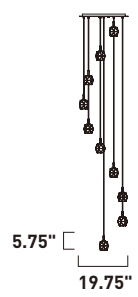

E20717-82PC
Pendant