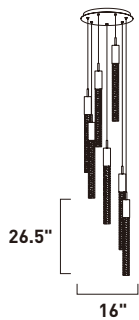

Finish: Bubble (91) Polished Chrome (PC)

BIG FIZZ

- 3000K Color Temperature, CRI 90
- Dimmable with CL Triac Dimmer

E22877-91PC
Pendant

A

E22875-91PC
Pendant

B

	ITEM #	FINISH	LAMPING	DIMENSION	LUMENS		Additional Information
					CRI	INIT. DEL.	
A	E22877	91PC	7 x 8W COB LED 3000K (Integrated)	16"W x 26.5"H x 128"OAH	90+	3360 1750	
B	E22875	91PC	5 x 8W COB LED 3000K (Integrated)	13"W x 26.5"H x 128"OAH	90+	2400 1250	