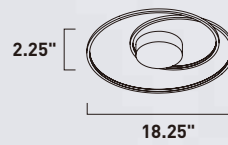

CYCLE

- Metalwork finished in Matte Silver
- 3000K Color Temperature
- CRI 80+
- Dimmable with Triac dimmers

E21320-MS
Flush Mount

B

E21322-MS
Flush Mount

C

	ITEM #	FINISH	LAMPING	DIMENSION	CRI	LUMENS		Additional Information
						INIT.	DEL.	
B	E21320	MS	33W LED 3000K (Integrated)	18.25"W x 2.25"H	80+	2310	1275	LED
C	E21322	MS	55W LED 3000K (Integrated)	25.25"W x 2.25"H	80+	3850	1980	LED