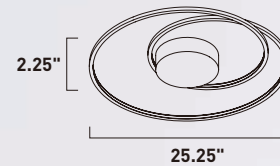

CYCLE

- Metalwork finished in Matte Silver
- 3000K Color Temperature
- CRI 80+
- Dimmable with Triac dimmers

E21320-MS
Flush Mount

B

E21322-MS
Flush Mount

C

	ITEM #	FINISH	LAMPING	DIMENSION	CRI	LUMENS		Additional Information
						INIT.	DEL.	
B	E21320	MS	33W LED 3000K (Integrated)	18.25"W x 2.25"H	80+	2310	1275	LED
C	E21322	MS	55W LED 3000K (Integrated)	25.25"W x 2.25"H	80+	3850	1980	LED