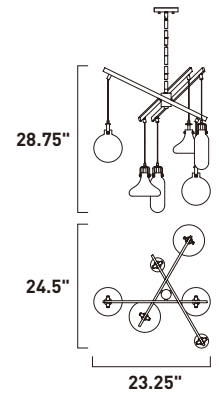

KEM

- Polished Chrome finish
- Heavy hand blown glass
- Clear G9 Xenon bulbs provided

E24308-18PC
Pendant

A

ITEM #	FINISH	LAMPING	DIMENSION	LUMENS	Additional Information
A E24308	18PC	8 x 40W G9, Xenon (Incl.)	25.75"L x 21.75"W x 26.25"H x 67"OAH	3920	

Finish: Clear glass (18) Polished Chrome (PC)

E24306-18PC
Pendant

B

ITEM #	FINISH	LAMPING	DIMENSION	LUMENS	Additional Information
B E24306	18PC	6 x 40W G9, Xenon (Incl.)	23.25"L x 24.5"W x 28.75"H x 69"OAH	2940	