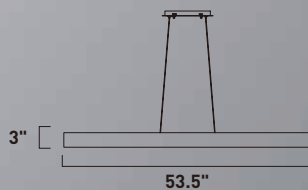

E22907-AL, -BRZ
Pendant

A