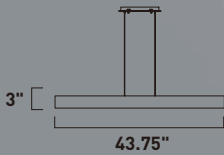

E22905-AL, -BRZ
Pendant

B