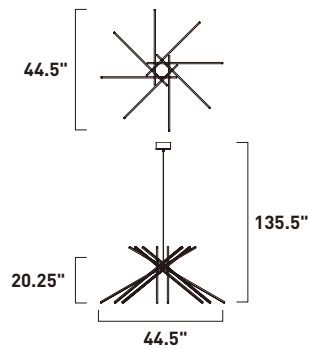

E41446-SA, -WT
Pendant

ITEM #	FINISH	LAMPING	DIMENSION	LUMENS			Additional Information
				CRI	INIT.	DEL.	
A E41446	SA, WT	60W LED 3000K (Integrated)	44.5"L x 44.5"W x 20.25"H x 135.5"OAH	90+	4200	3932	

Finish options: Satin Aluminum (SA) White (WT)