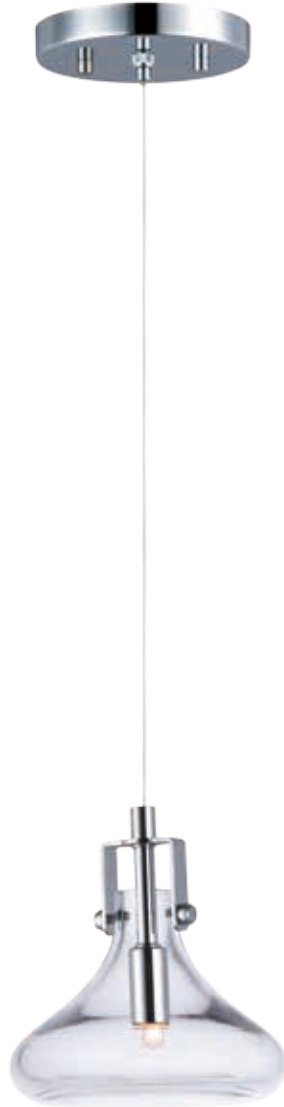

Finish: Clear glass (18) Polished Chrome (PC)

E24306-18PC
Pendant

B

ITEM #	FINISH	LAMPING	DIMENSION	LUMENS	Additional Information
B E24306	18PC	6 x 40W G9, Xenon (Incl.)	23.25"L x 24.5"W x 28.75"H x 69"OAH	2940	

Finish: Clear glass (18) Polished Chrome (PC)

KEM

- Polished Chrome finish
- Heavy hand blown glass
- Clear G9 Xenon bulbs provided

E24310-18PC
Wall Mount

E24304-18PC
Pendant

	ITEM #	FINISH	LAMPING	DIMENSION	HCO	LUMENS	Additional Information
A	E24304	18PC	4 x 40W G9, Xenon (Incl.)	24.75"L x 7.5"W x 25.5"H x 67"OAH		1960	
B	E24310	18PC	2 x 40W G9, Xenon (Incl.)	15"W x 19"H x 7.5"Ext.	4.75"	980	

Finish: Clear glass (18) Polished Chrome (PC)

E24300-18PC
Pendant

E24301-18PC
Pendant

E24302-18PC
Pendant

	ITEM #	FINISH	LAMPING	DIMENSION	LUMENS	Additional Information
C	E24300	18PC	1 x 40W G9, Xenon (Incl.)	2.75"W x 10.25"H x 130"OAH	490	
D	E24301	18PC	1 x 40W G9, Xenon (Incl.)	6.25"W x 6.75"H x 126.75"OAH	490	
E	E24302	18PC	1 x 40W G9, Xenon (Incl.)	5.75"W x 8.75"H x 128.75"OAH	490	

Finish: Clear glass (18) Polished Chrome (PC)

SPOT

Spheres of half Polished Chrome metal and half Clear Acrylic create a stunning pendant. The top of the metal is slotted which allows to adjust and aim the light. Edge lit LED technology provide even and soft light for efficiency and comfort.