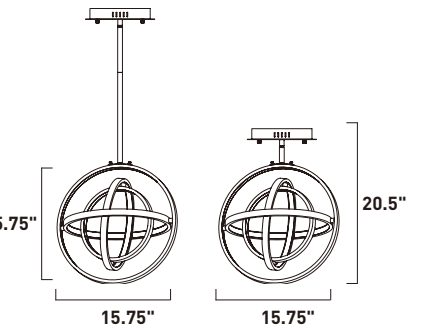

• Pendant can be converted to Flush Mount

	ITEM #	FINISH	LAMPING	DIMENSION	CRI	LUMENS	Additional Information
B	E24784	BK, PC	56W PCB LED 3000K (Integrated)	23.5"W x 23.5"H x 67.5"OAH	80	3910	
C	E24783	BK, PC	29W PCB LED 3000K (Integrated)	15.75"W x 15.75"H x 59.75"OAH	80	2020	

Finish options: Black (BK) Polished Chrome (PC)