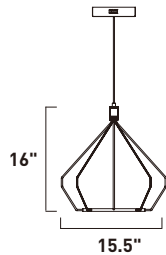

E30631-PC
Pendant

D