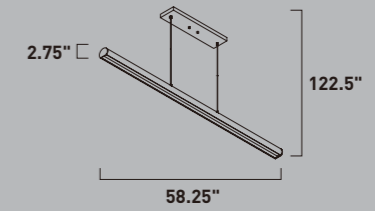

E41468-SA, -WT
Pendant

ITEM #	FINISH	LAMPING	DIMENSION	CRI	LUMENS	Additional Information
A E41467	SA, WT	30W LED 3000K (Integrated)	46.75"W x 4.5"W x 2.75"H x 122.5"OAH.	90+	2100	

Finish options: Satin Aluminum (SA) White (WT)

ITEM #	FINISH	LAMPING	DIMENSION	CRI	LUMENS	Additional Information
B E41468	SA, WT	35W LED 3000K (Integrated)	58.25"W x 4.5"W x 2.75"H x 122.5"OAH.	90+	2450	

Finish options: Satin Aluminum (SA) White (WT)