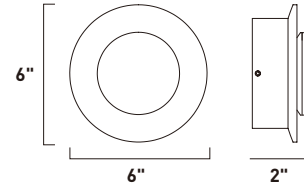

E41376-WT
Wall Sconce

A