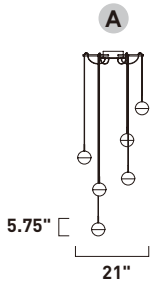

E20326-83PC
Pendant