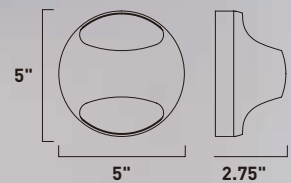

E20542-SN
Wall Mount

A