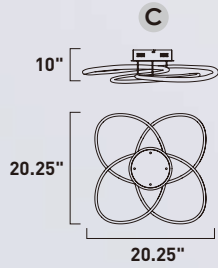

Finish: Polished Chrome (PC)

E24134-PC
Flush Mount

E24132-PC
Pendant

ITEM #	FINISH	LAMPING	DIMENSION	CRI	LUMENS		Additional Information	
					INIT.	DEL.		
B	E24132	PC	40W PCB LED 3000K (Integrated)	20.25"L x 20.25"W x 3.75"H x 129"OAH	90+	2800	2200	
C	E24134	PC	40W PCB LED 3000K (Integrated)	20.25"L x 20.25"W x 10"H	90+	2800	2105	