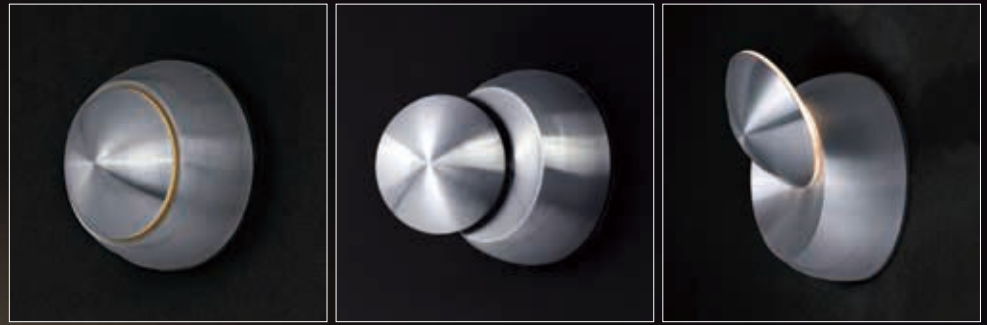

Finish options: Satin Aluminum (SA) White (WT)

ALUMILUX

- Available in various sizes and finishes
- Machined Aluminum
- 3000K Color Temperature
- CRI 90+
- Dimmable with ELV dimmer

- Adjustable
- Indirect