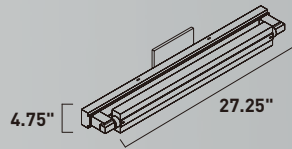

• Rotates 180° degrees