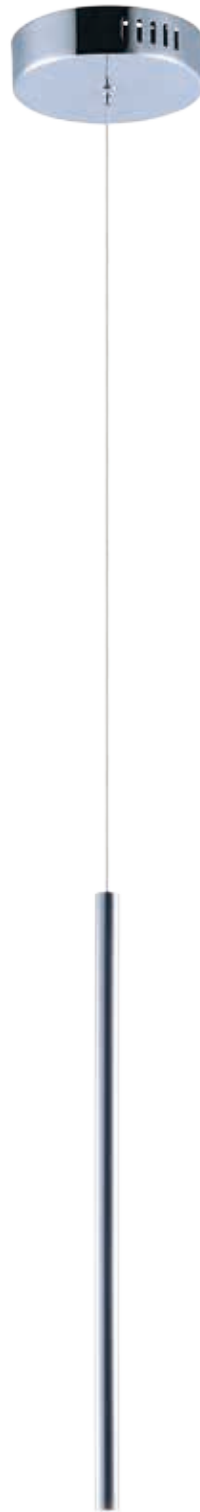

ITEM #	FINISH	LAMPING	DIMENSION	CRI	LUMENS	Additional Information
B	E10001	PC, RG	1W COB LED 3000K (Integrated)	4.75"W x 12"H x 130"OAH	80	70	LED ⬆️ (120°)
C	E10002	PC, RG	1W COB LED 3000K (Integrated)	4.75"W x 23.75"H x 141.75"OAH	80	70	LED ⬆️ (120°)

Finish options: Polished Chrome (PC) Rose Copper (RG)