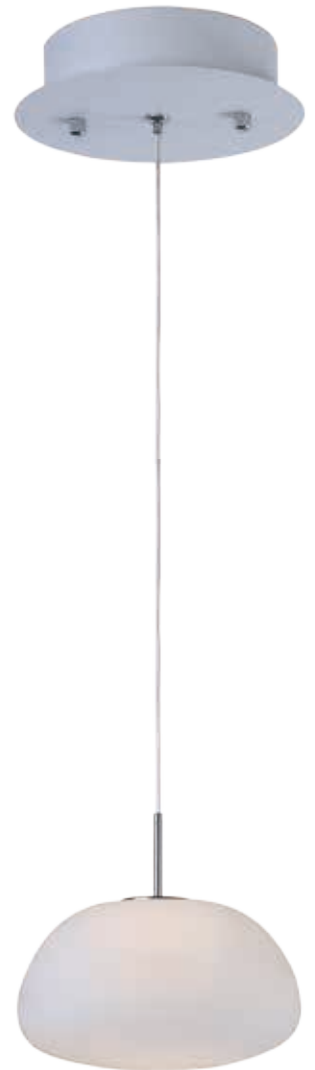

E21122-11WT
Pendant

D

	ITEM #	FINISH	LAMPING	DIMENSION	CRI	LUMENS	Additional Information
B	E21121	11WT	4.8W PCB LED 3000K (Integrated)	6.25"W x 7.5"H x 130"OAH	80+	336	
C	E21120	11WT	4.8W PCB LED 3000K (Integrated)	6.25"W x 6"H x 128"OAH	80+	336	
D	E21122	11WT	4.8W PCB LED 3000K (Integrated)	6.25"W x 5.5"H x 127.5"OAH	80+	336	

Finish: Matte White glass (11) White (WT)