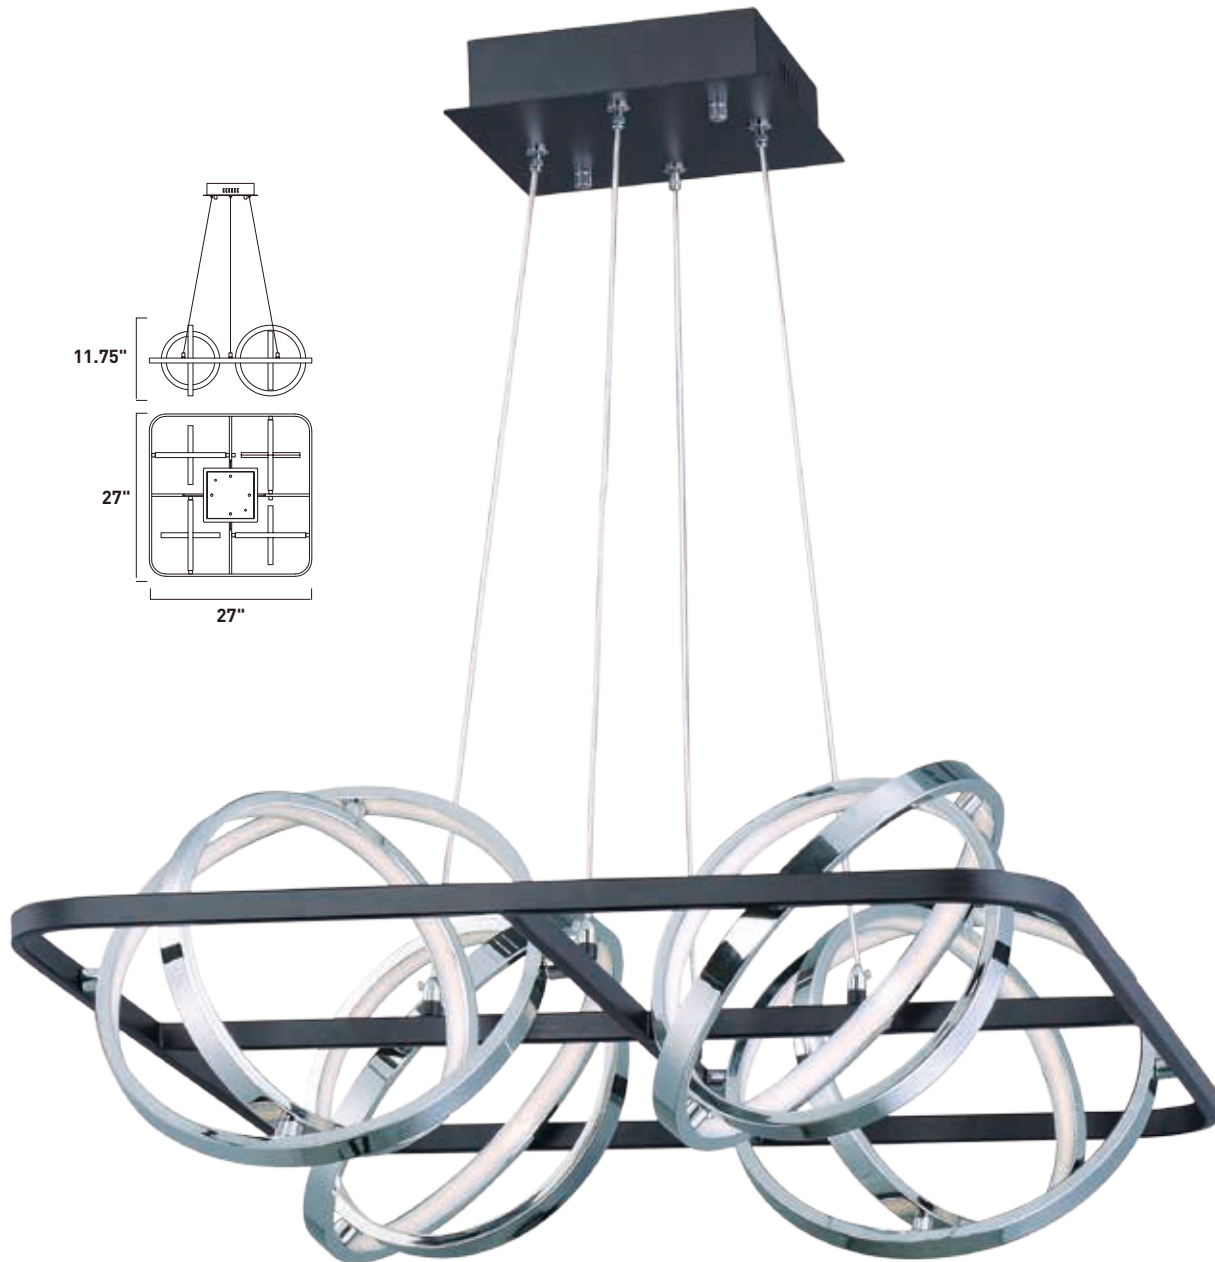

GYRO II

- Rotating arms on 3 axis points
- Integrated LED on the inside edge of the bands
- 3000K Color Temperature, CRI 80
- Dimmable with Triac Dimmer

E24789-BKPC
Pendant

A

ITEM #	FINISH	LAMPING	DIMENSION	CRI	LUMENS	Additional Information
A E24789	BKPC	98W PCB LED 3000K (Integrated)	27"L x 27"W x 11.75"H x 129"OAH	80	6860	

Finish: Black/Polished Chrome (BKPC)